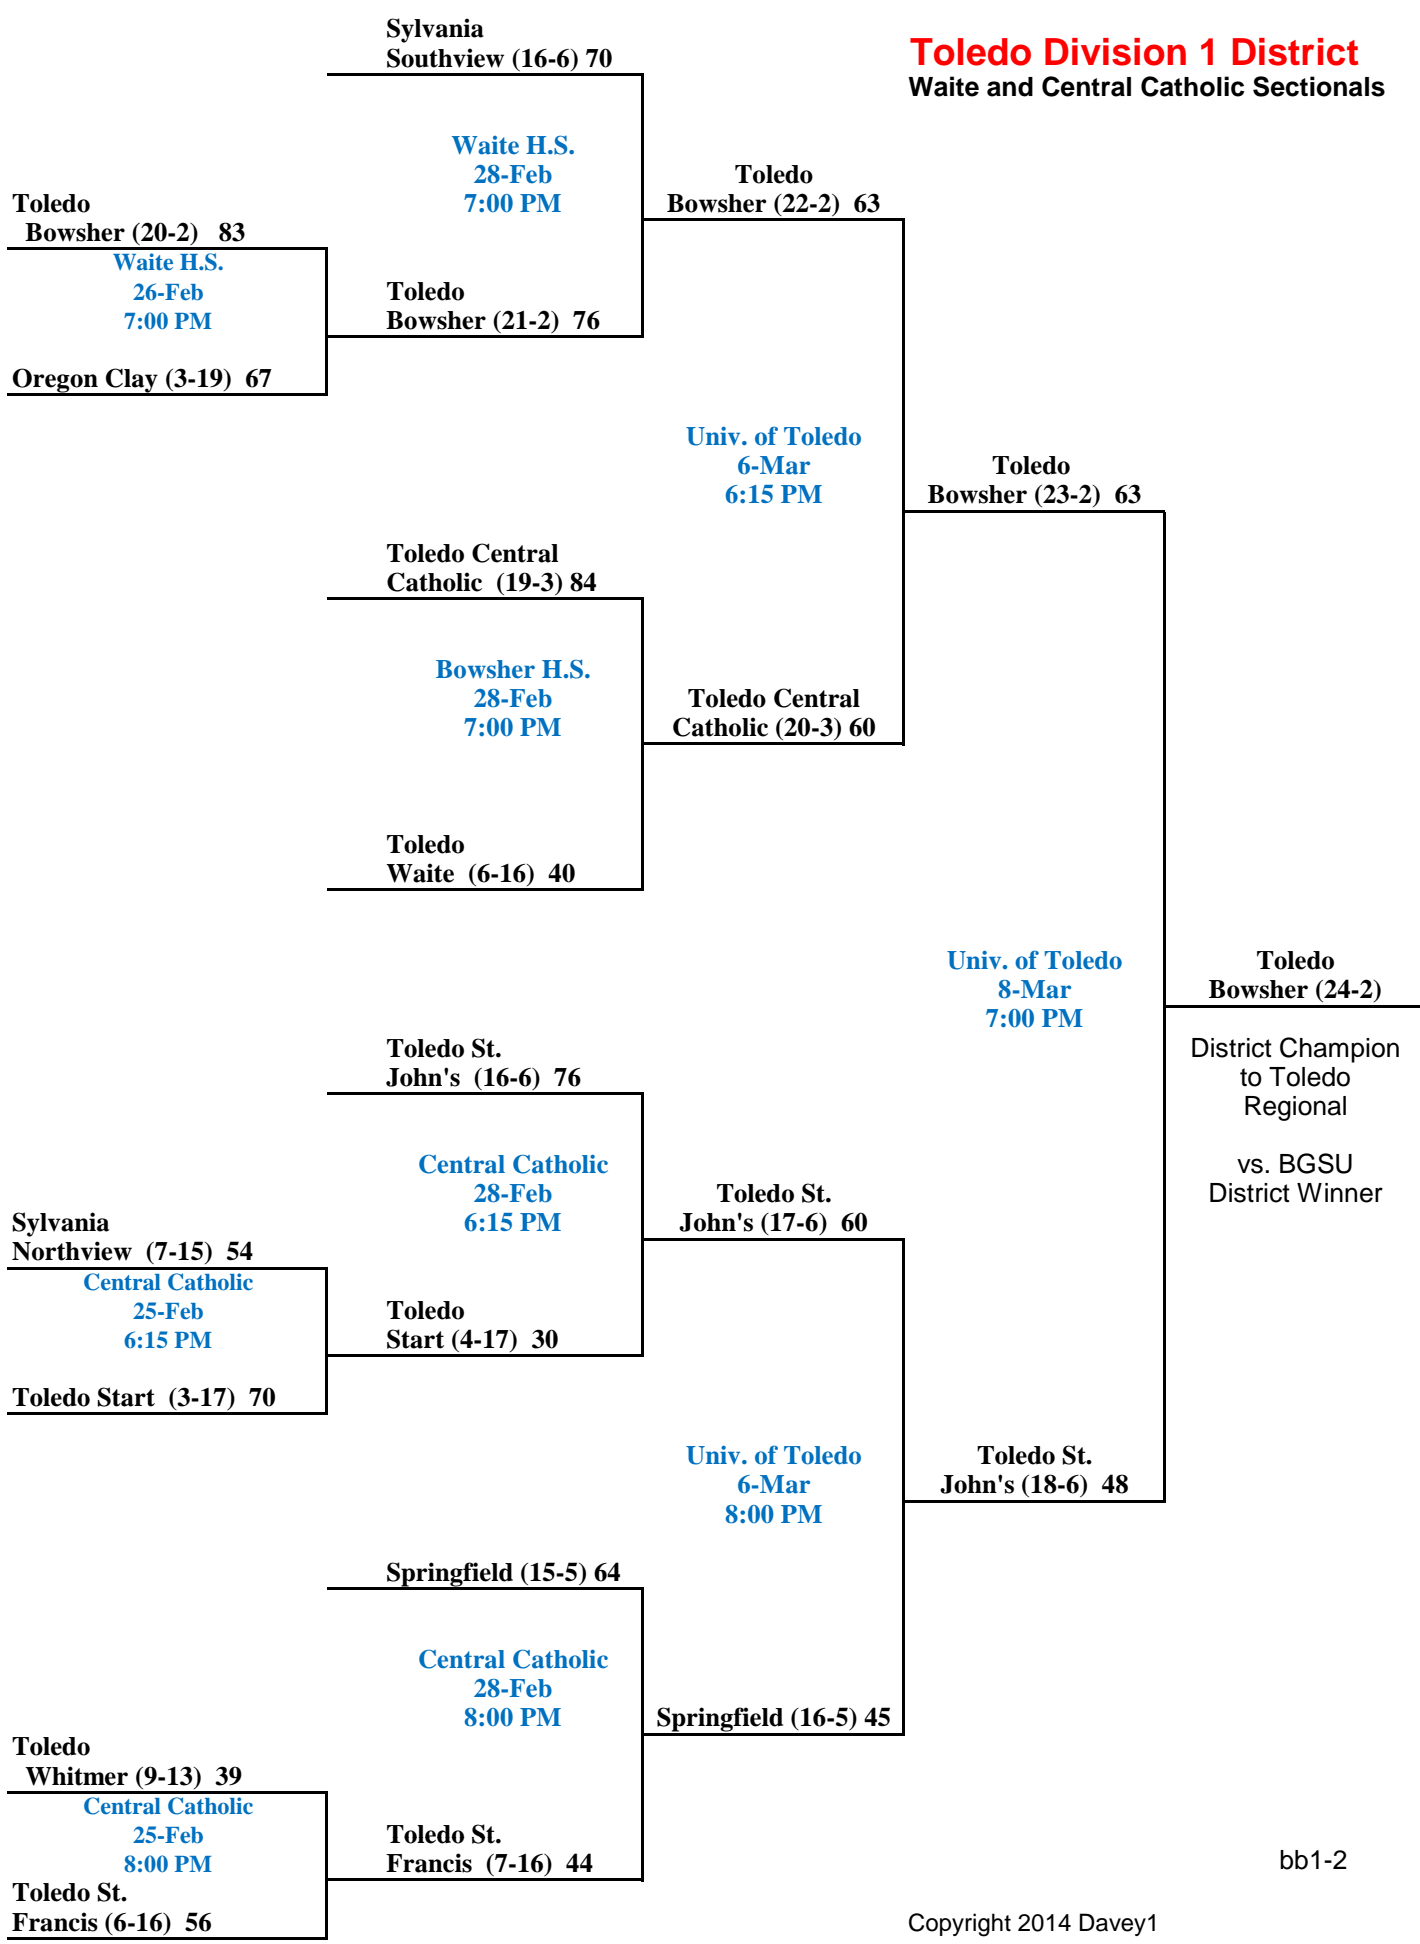

Sectional Semi-Finals

Sectional Finals

District Semi-Finals

District Finals

BGSU Division 1 District Galion and Otsego Sectionals

Toledo Division 1 District
Waite and Central Catholic Sectionals

Sectional Semi-Finals

Sectional Finals

District Semi-Finals

District Finals

Sectional Semi-Finals

Sectional Finals

District Semi-Finals

District Finals

2014