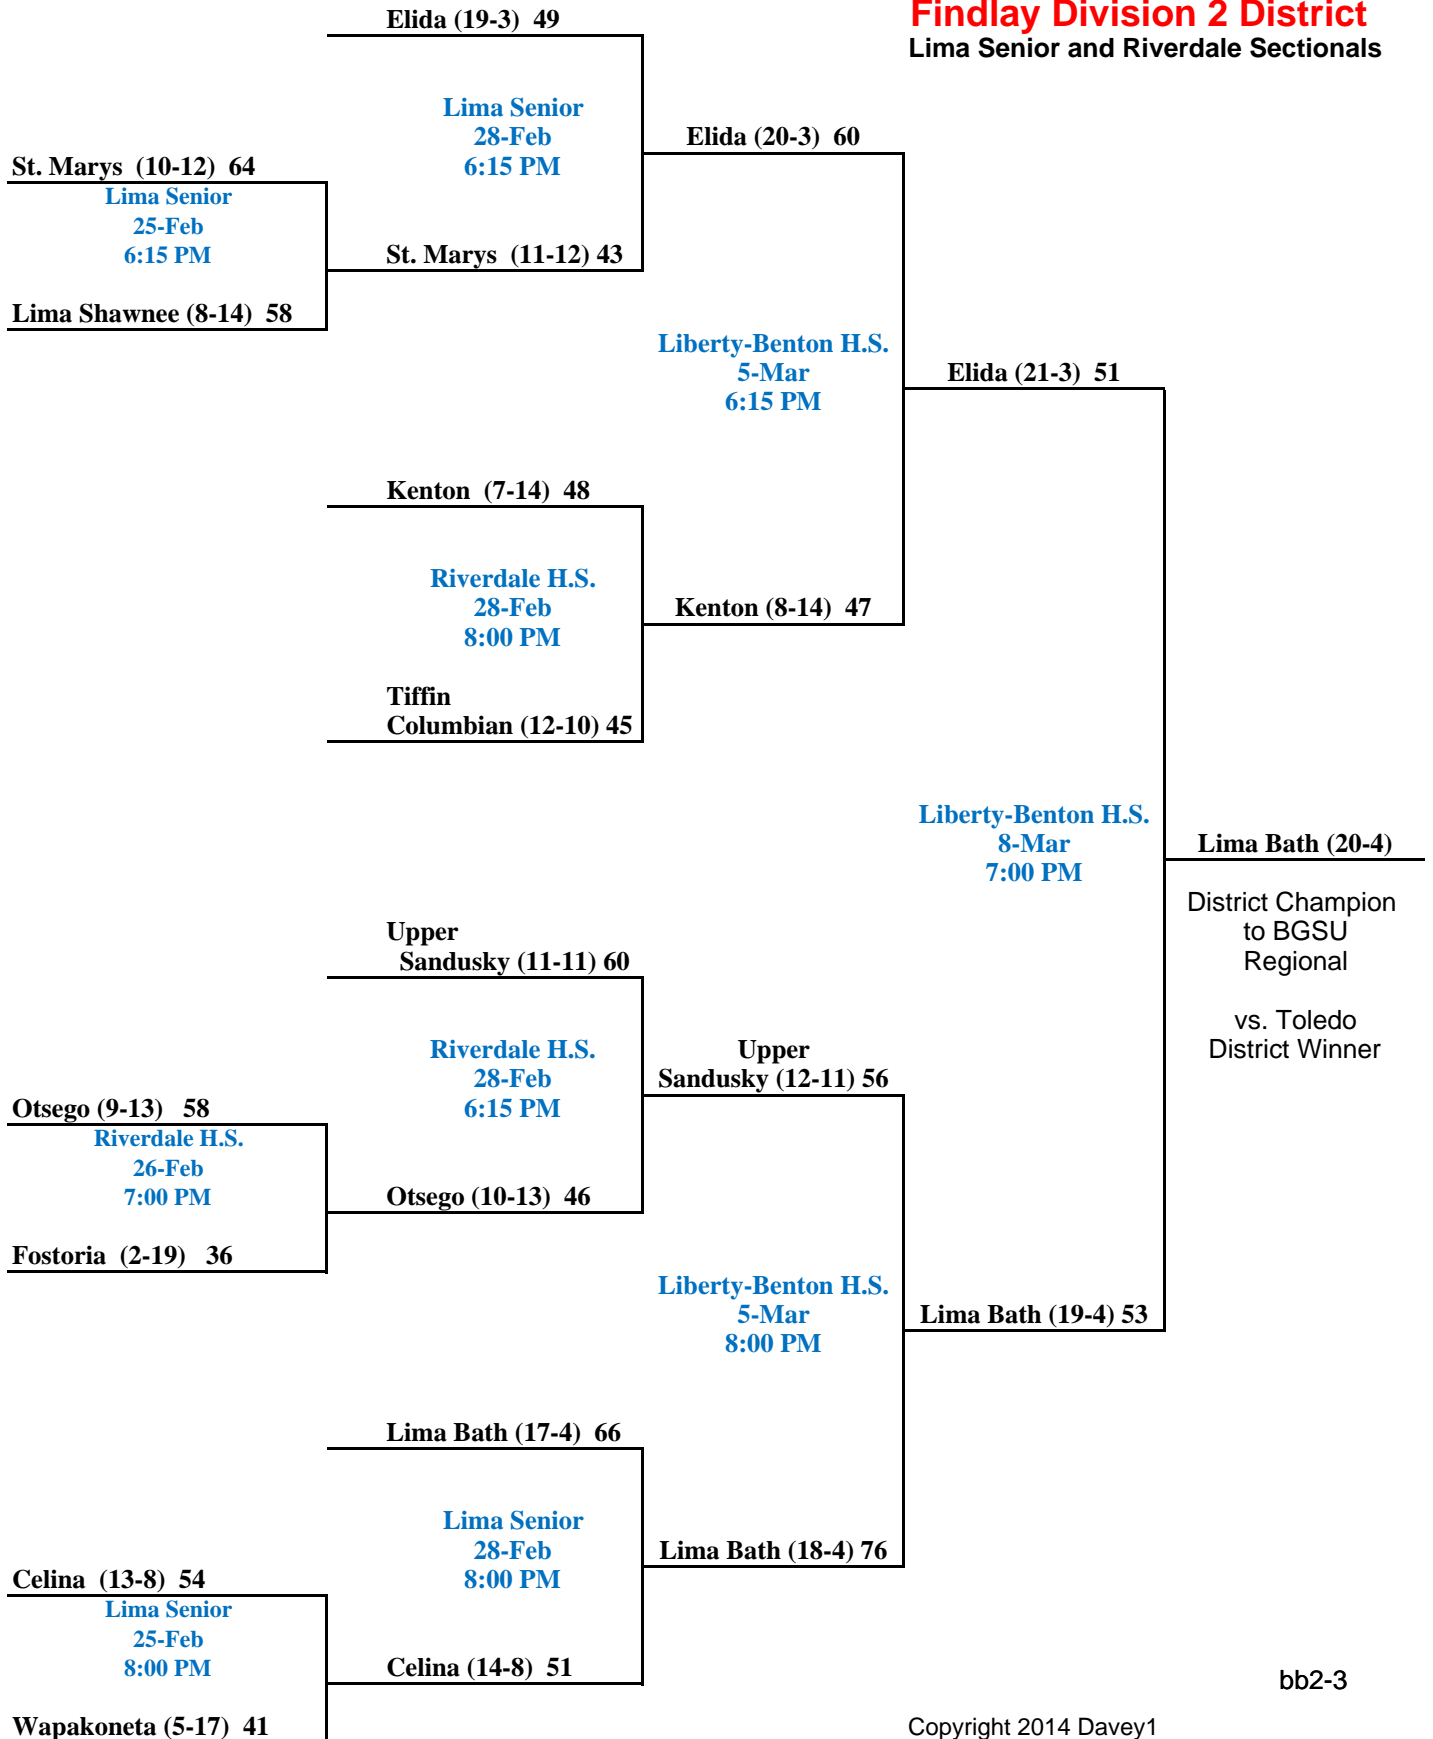

Sectional Semi-Finals

Sectional Finals

District Semi-Finals

District Finals

2014

Findlay Division 2 District
Lima Senior and Riverdale Sectionals