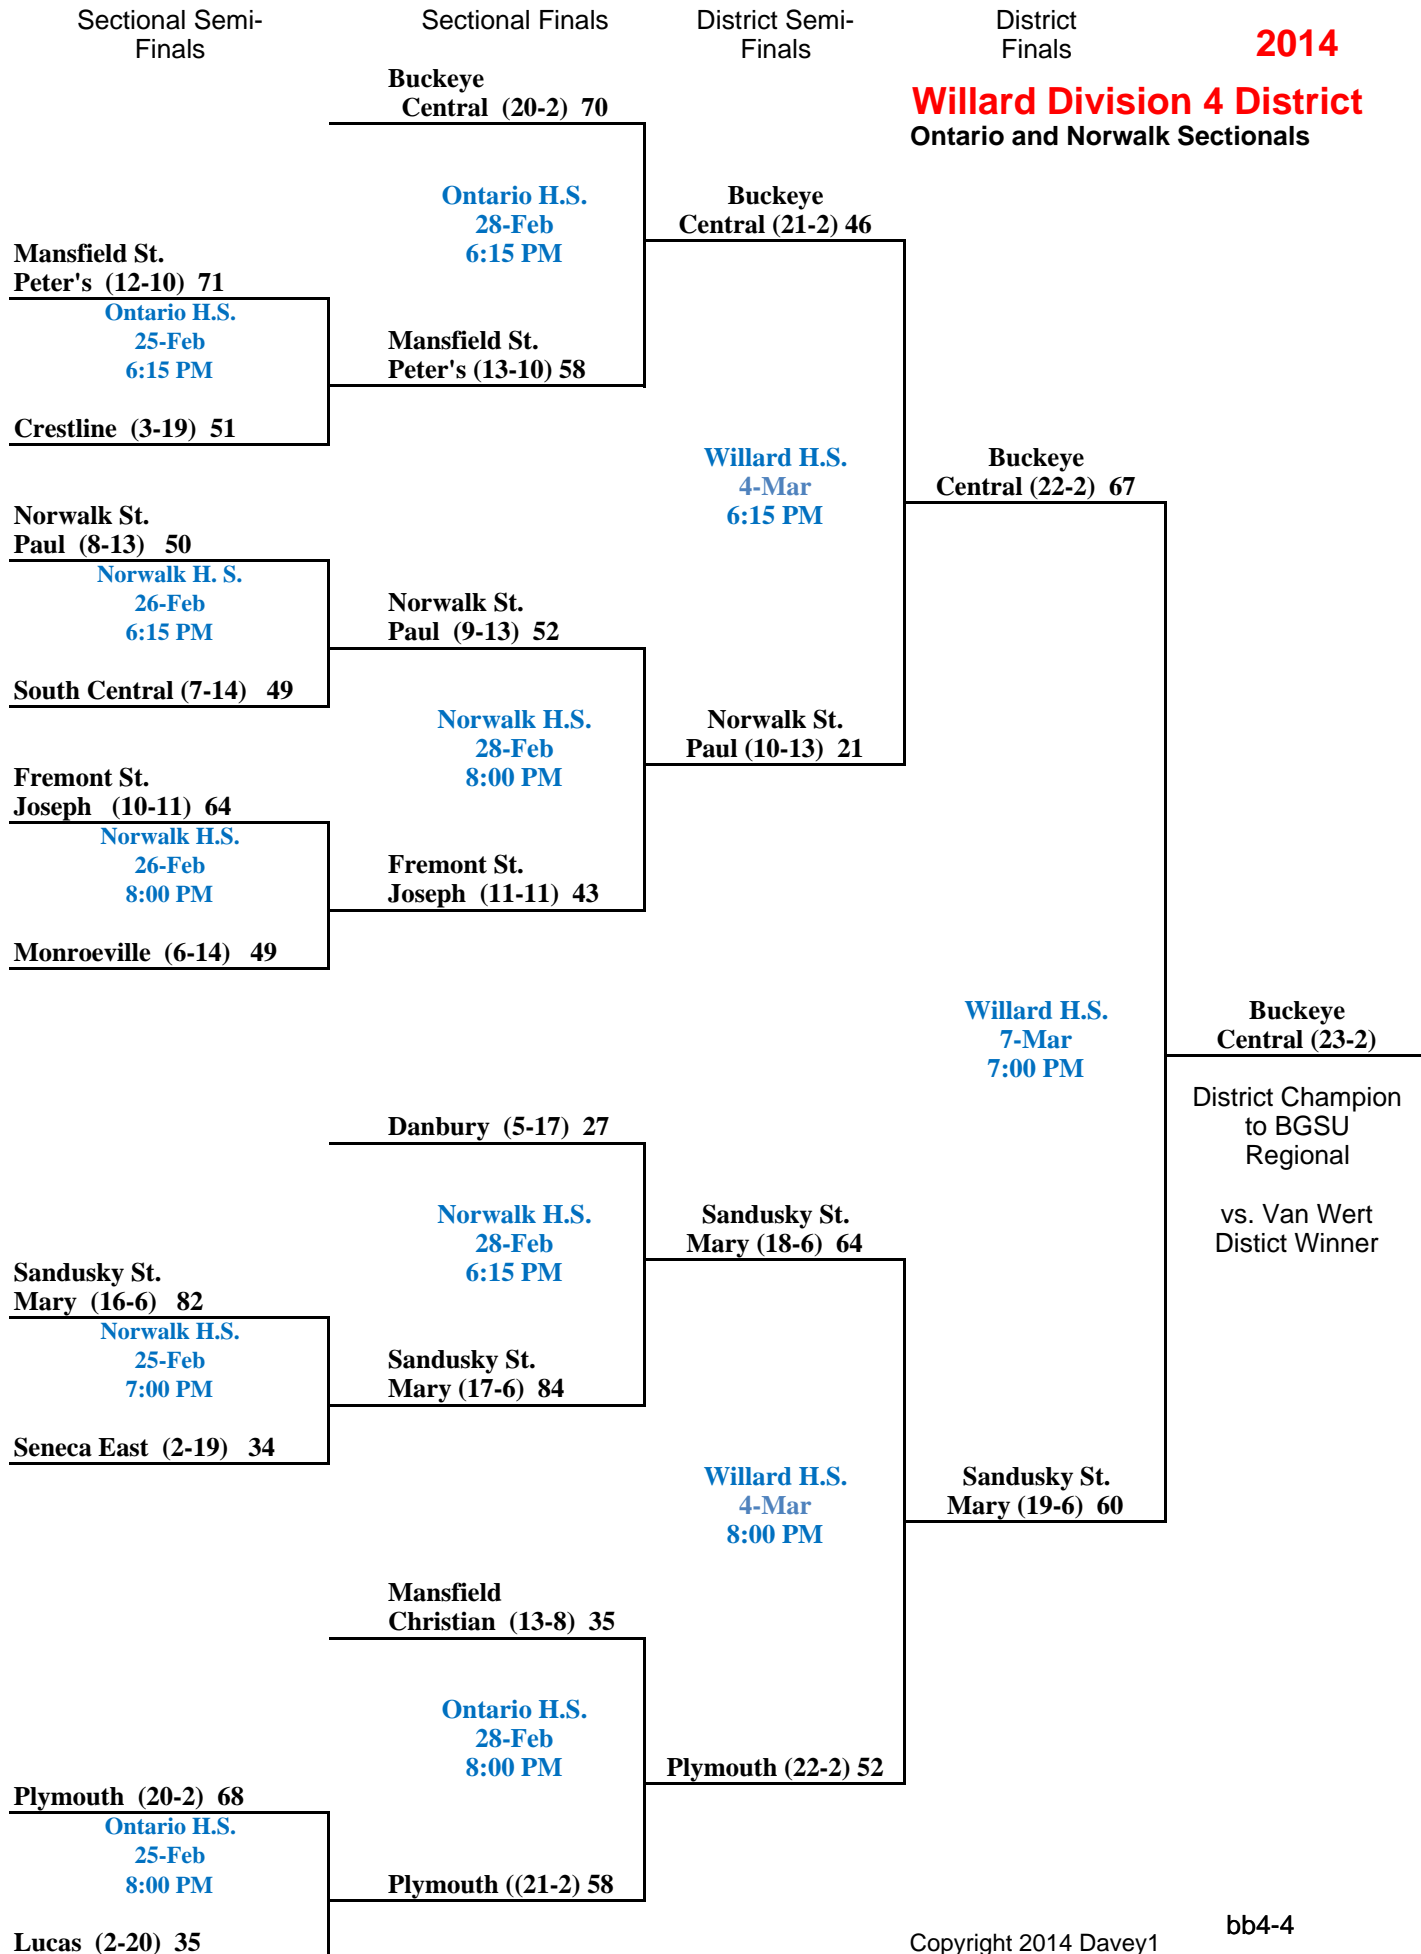

OT

2014

Van Wert Division 4 Dist.
Bryan and Paulding Sectionals

2014

Willard Division 4 District
Ontario and Norwalk Sectionals

Lakota Div. 4 District
Fostoria and Eastwood Sectionals

2014 Trail Trash Calendar