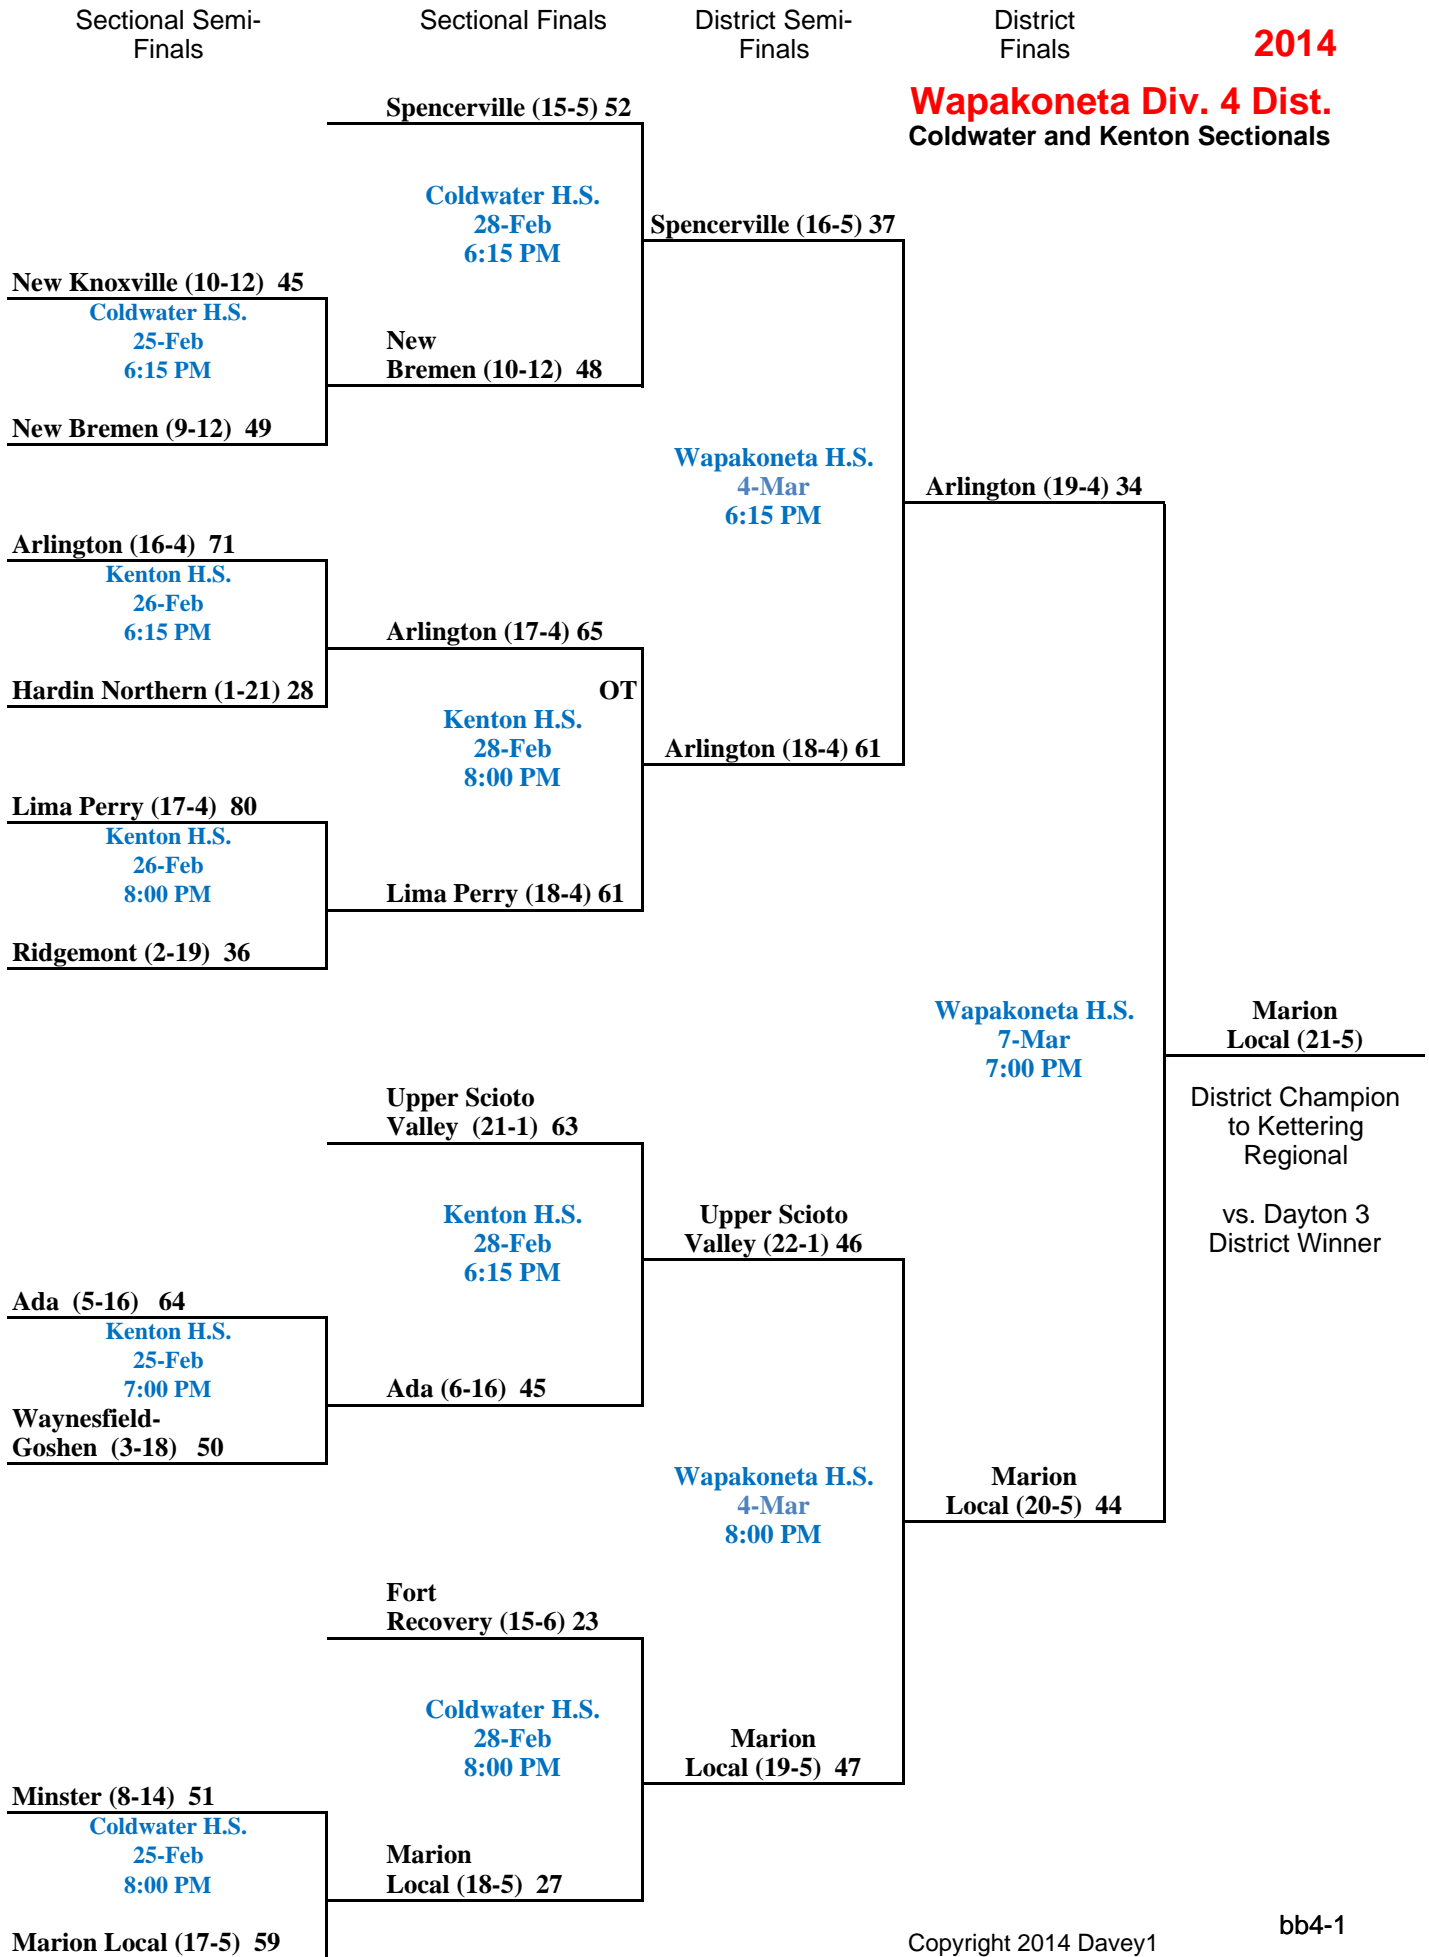

2014

Wapakoneta Div. 4 Dist.
Coldwater and Kenton Sectionals