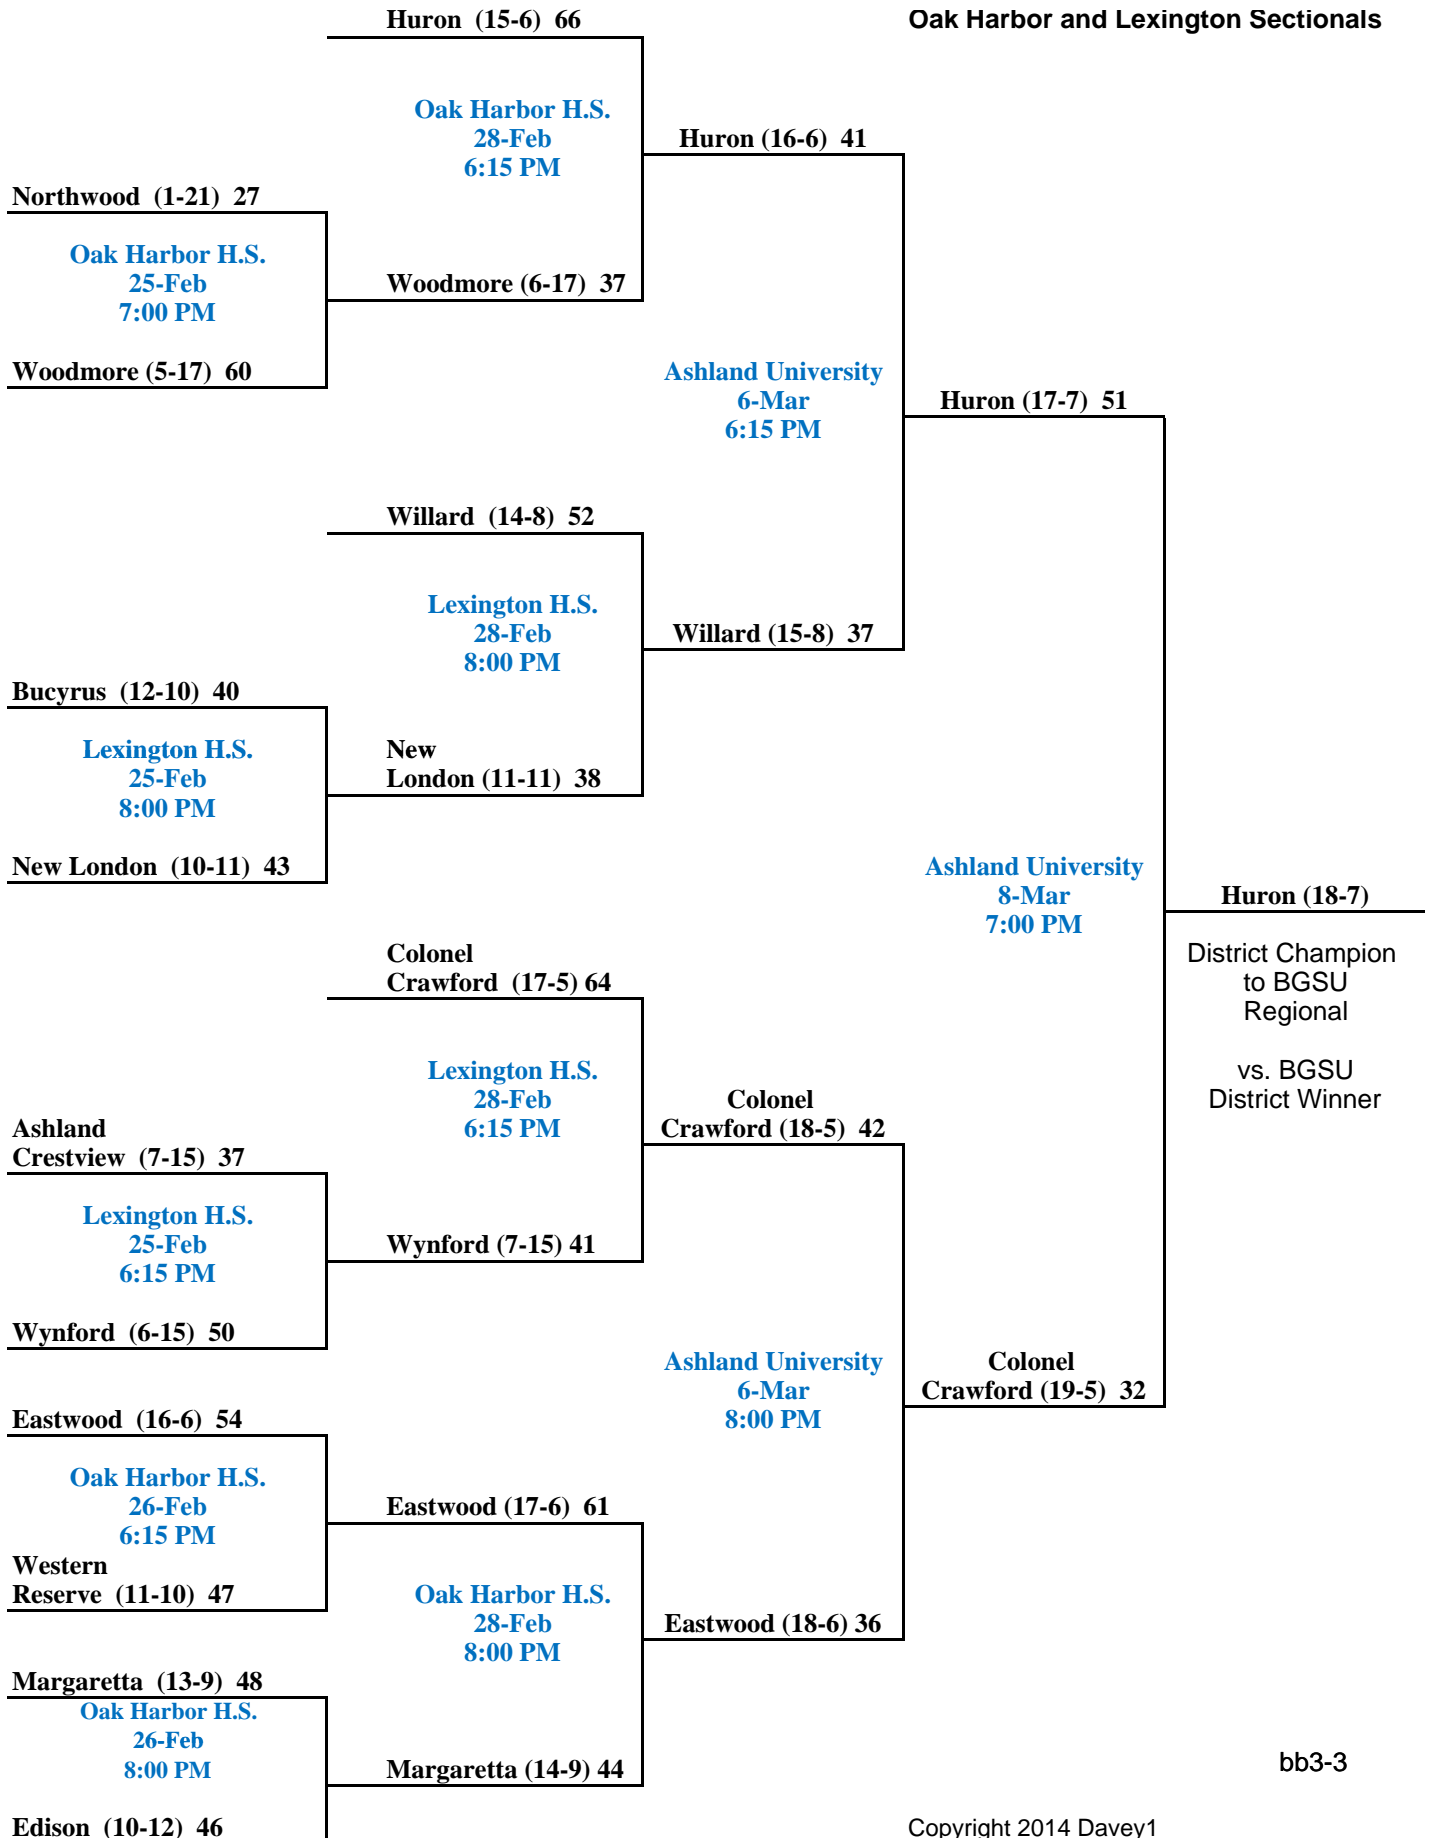

Sectional Semi-Finals

Sectional Finals

District Semi-Finals

District Finals

2014

Ashland Division 3 District
Oak Harbor and Lexington Sectionals