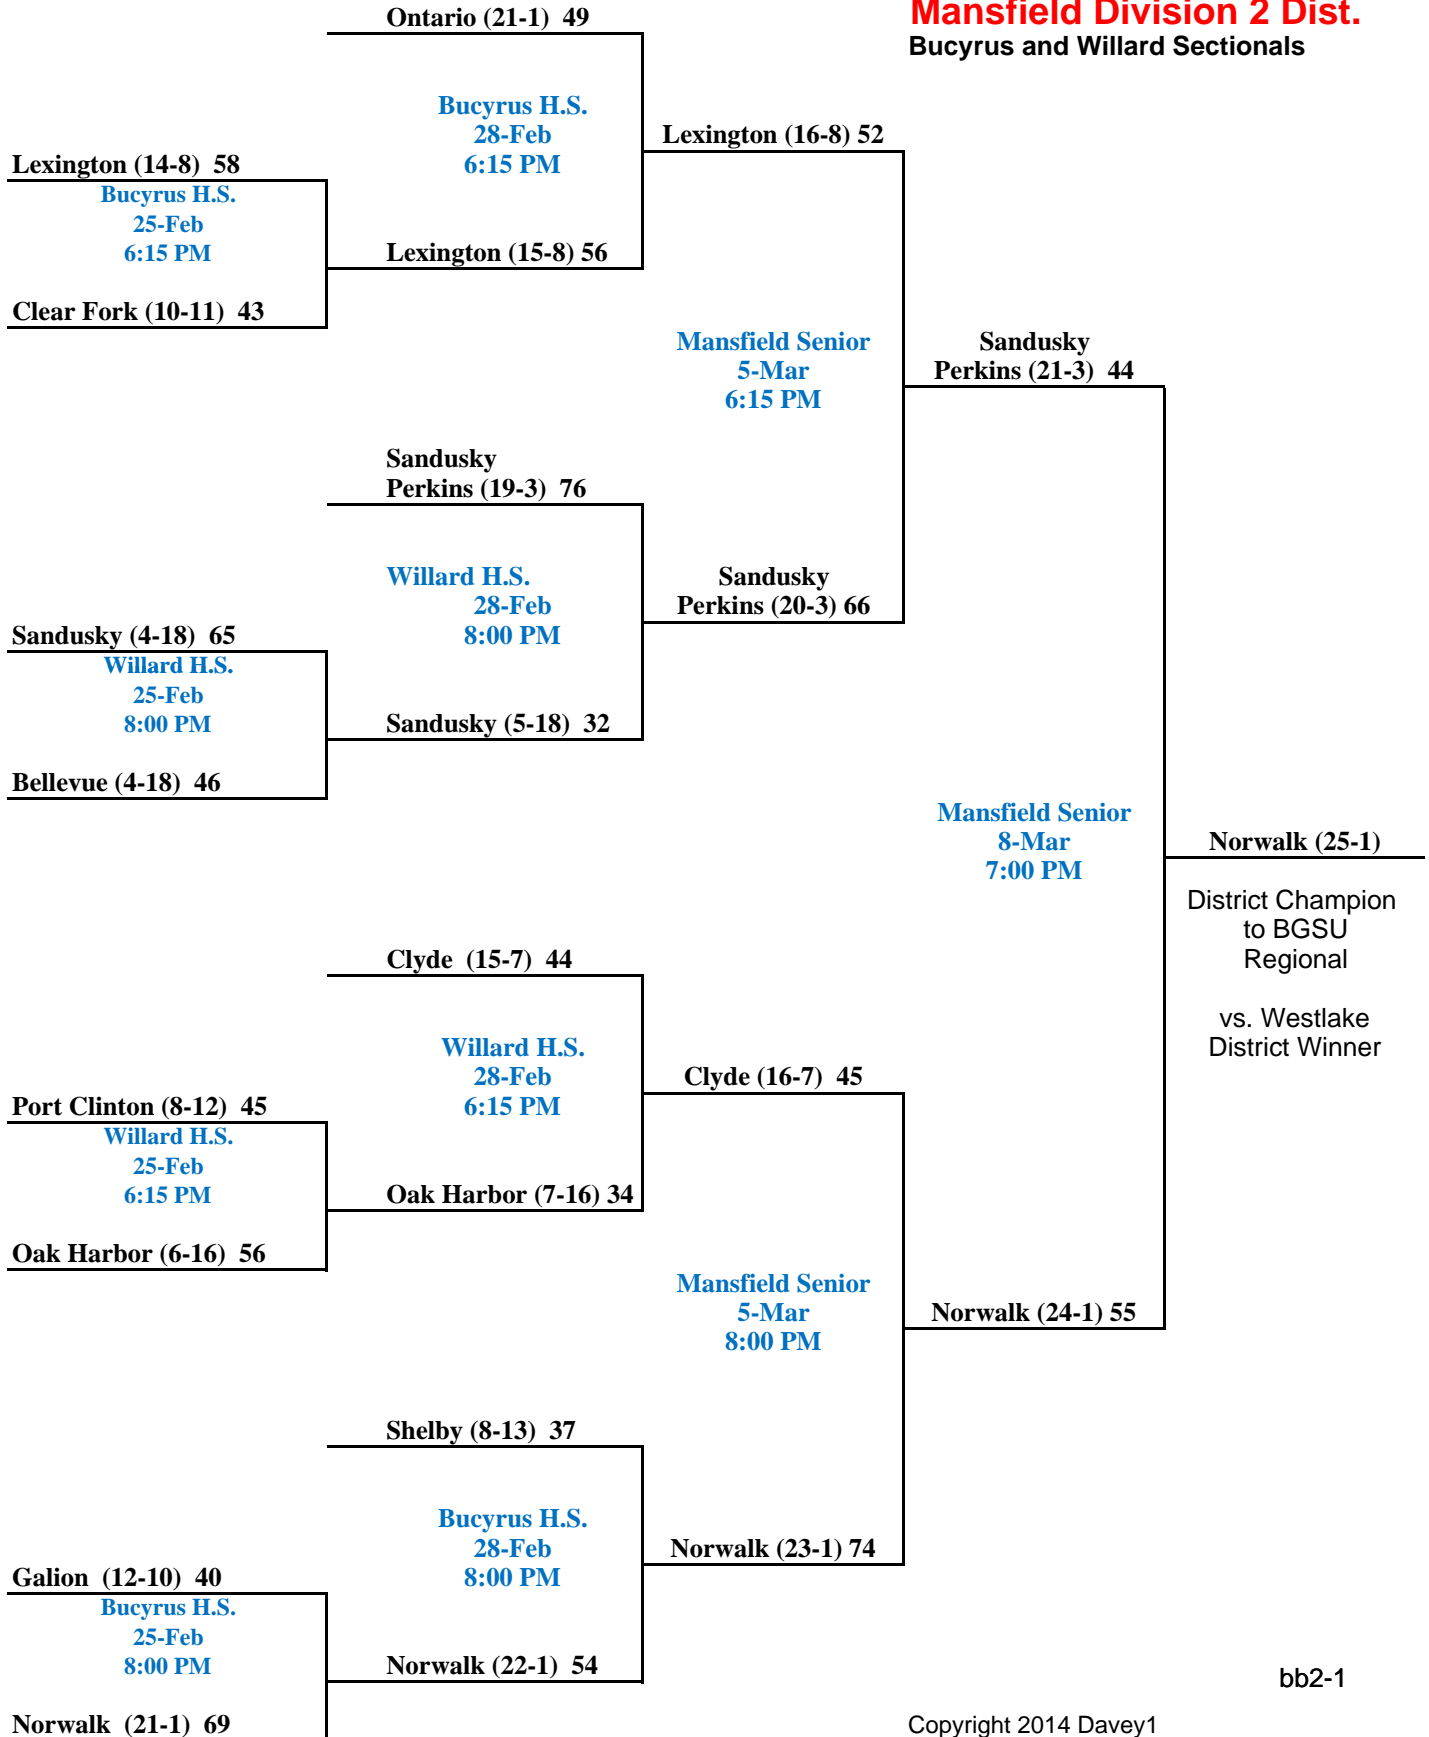

Sectional Semi-Finals

Sectional Finals

District Semi-Finals

District Finals

BGSU Division 1 District Galion and Otsego Sectionals

Toledo Division 1 District
Waite and Central Catholic Sectionals

Sectional Semi-Finals

Sectional Finals

District Semi-Finals

District Finals

Sectional Semi-Finals

Sectional Finals

District Semi-Finals

District Finals

2014

Mansfield Division 2 Dist.
Bucyrus and Willard Sectionals

Sectional Semi-Finals

Sectional Finals

District Semi-Finals

District Finals

2014

**Toledo Division 2 District
Clay and Anthony Wayne Sectionals**

Sectional Semi-Finals