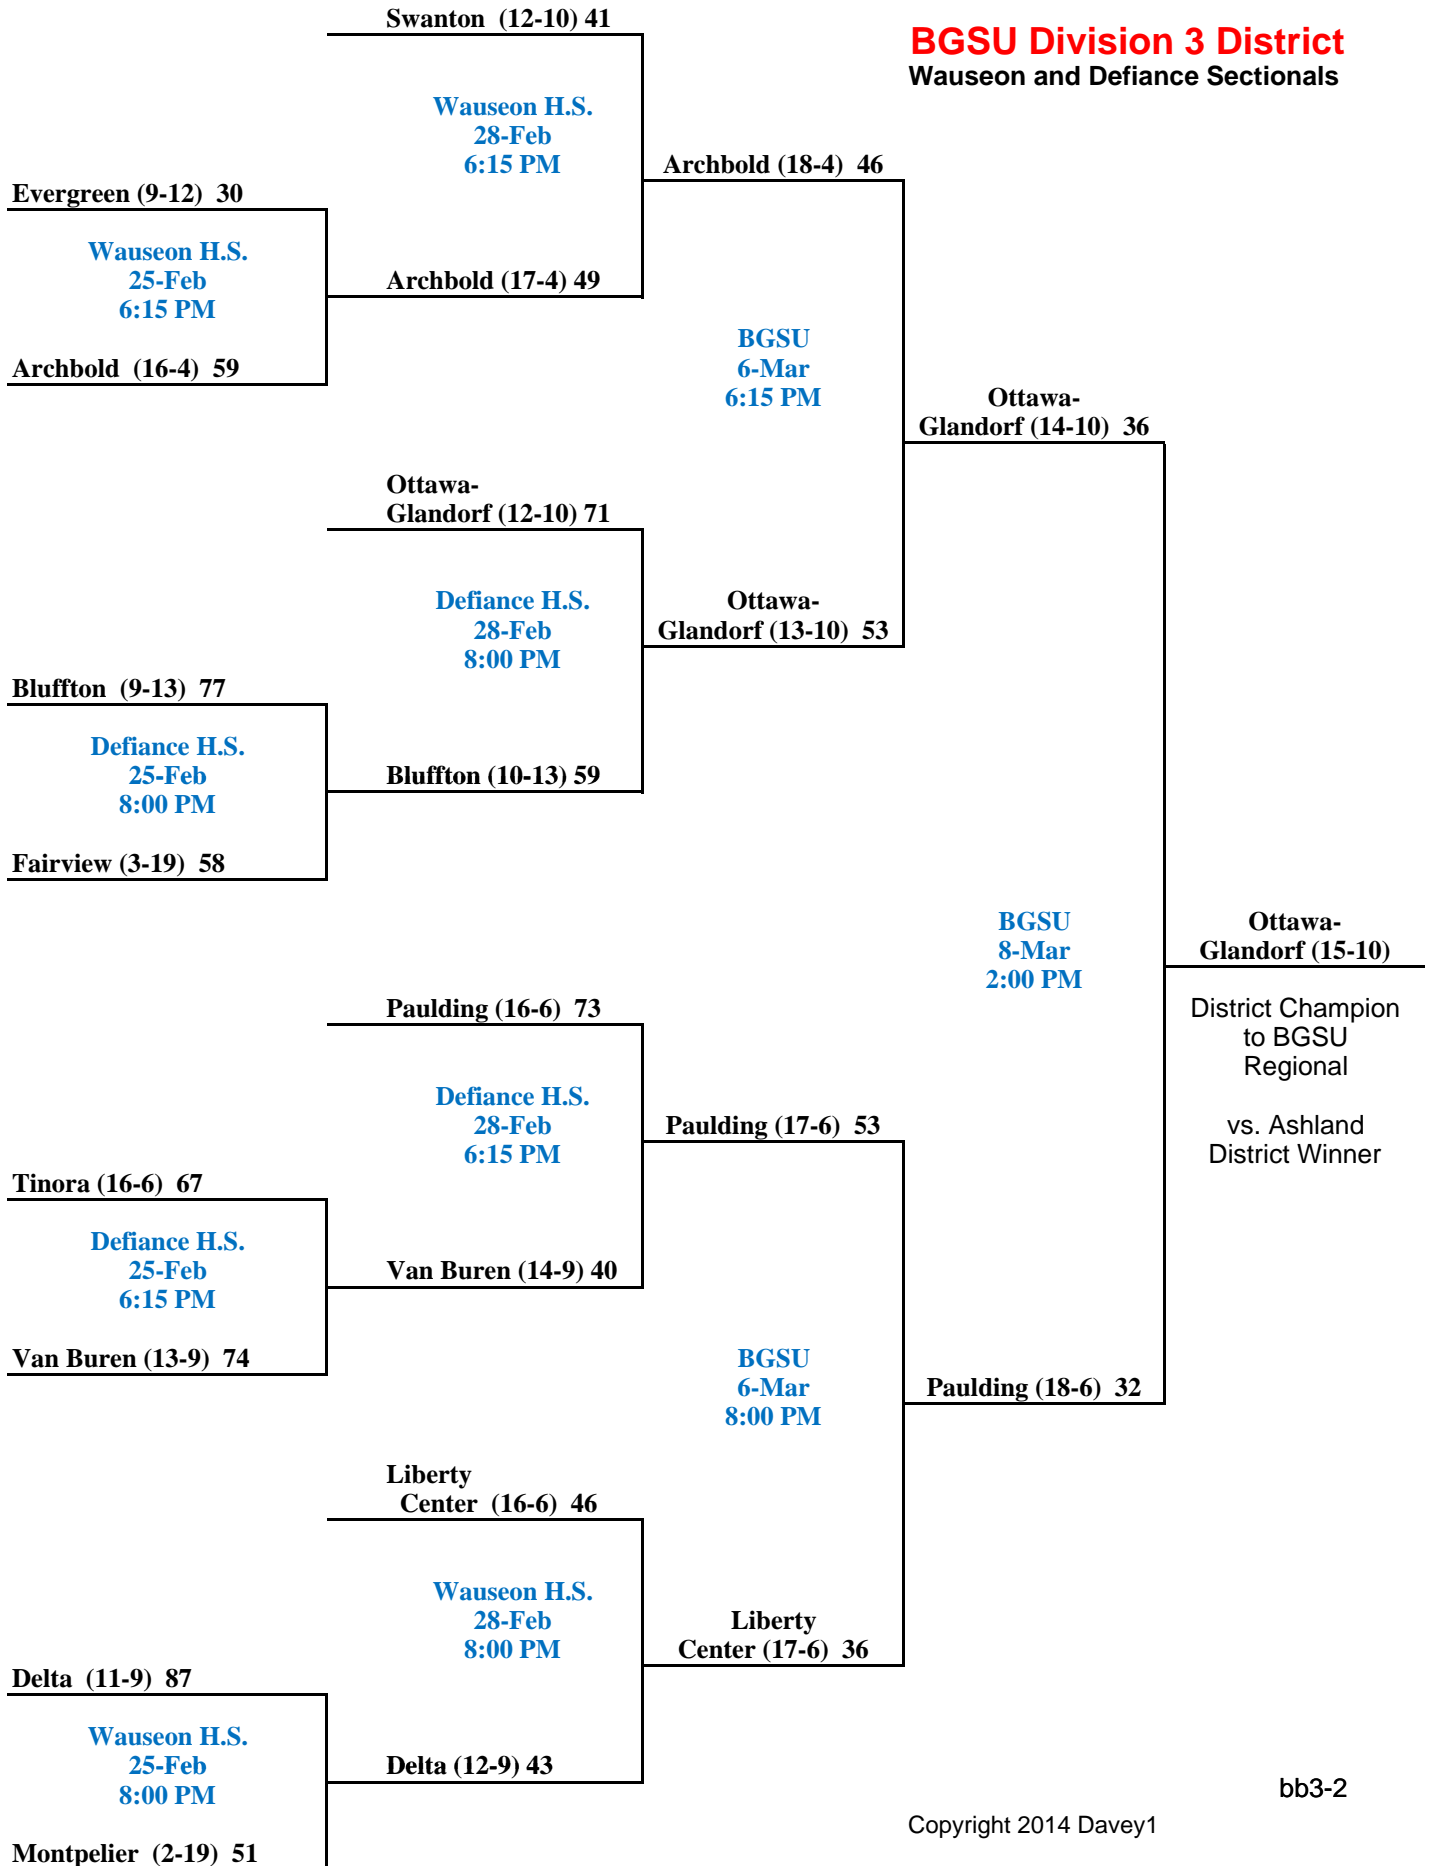

Sectional Semi-Finals

Sectional Finals

District Semi-Finals

District Finals

2014

BGSU Division 3 District
Wauseon and Defiance Sectionals