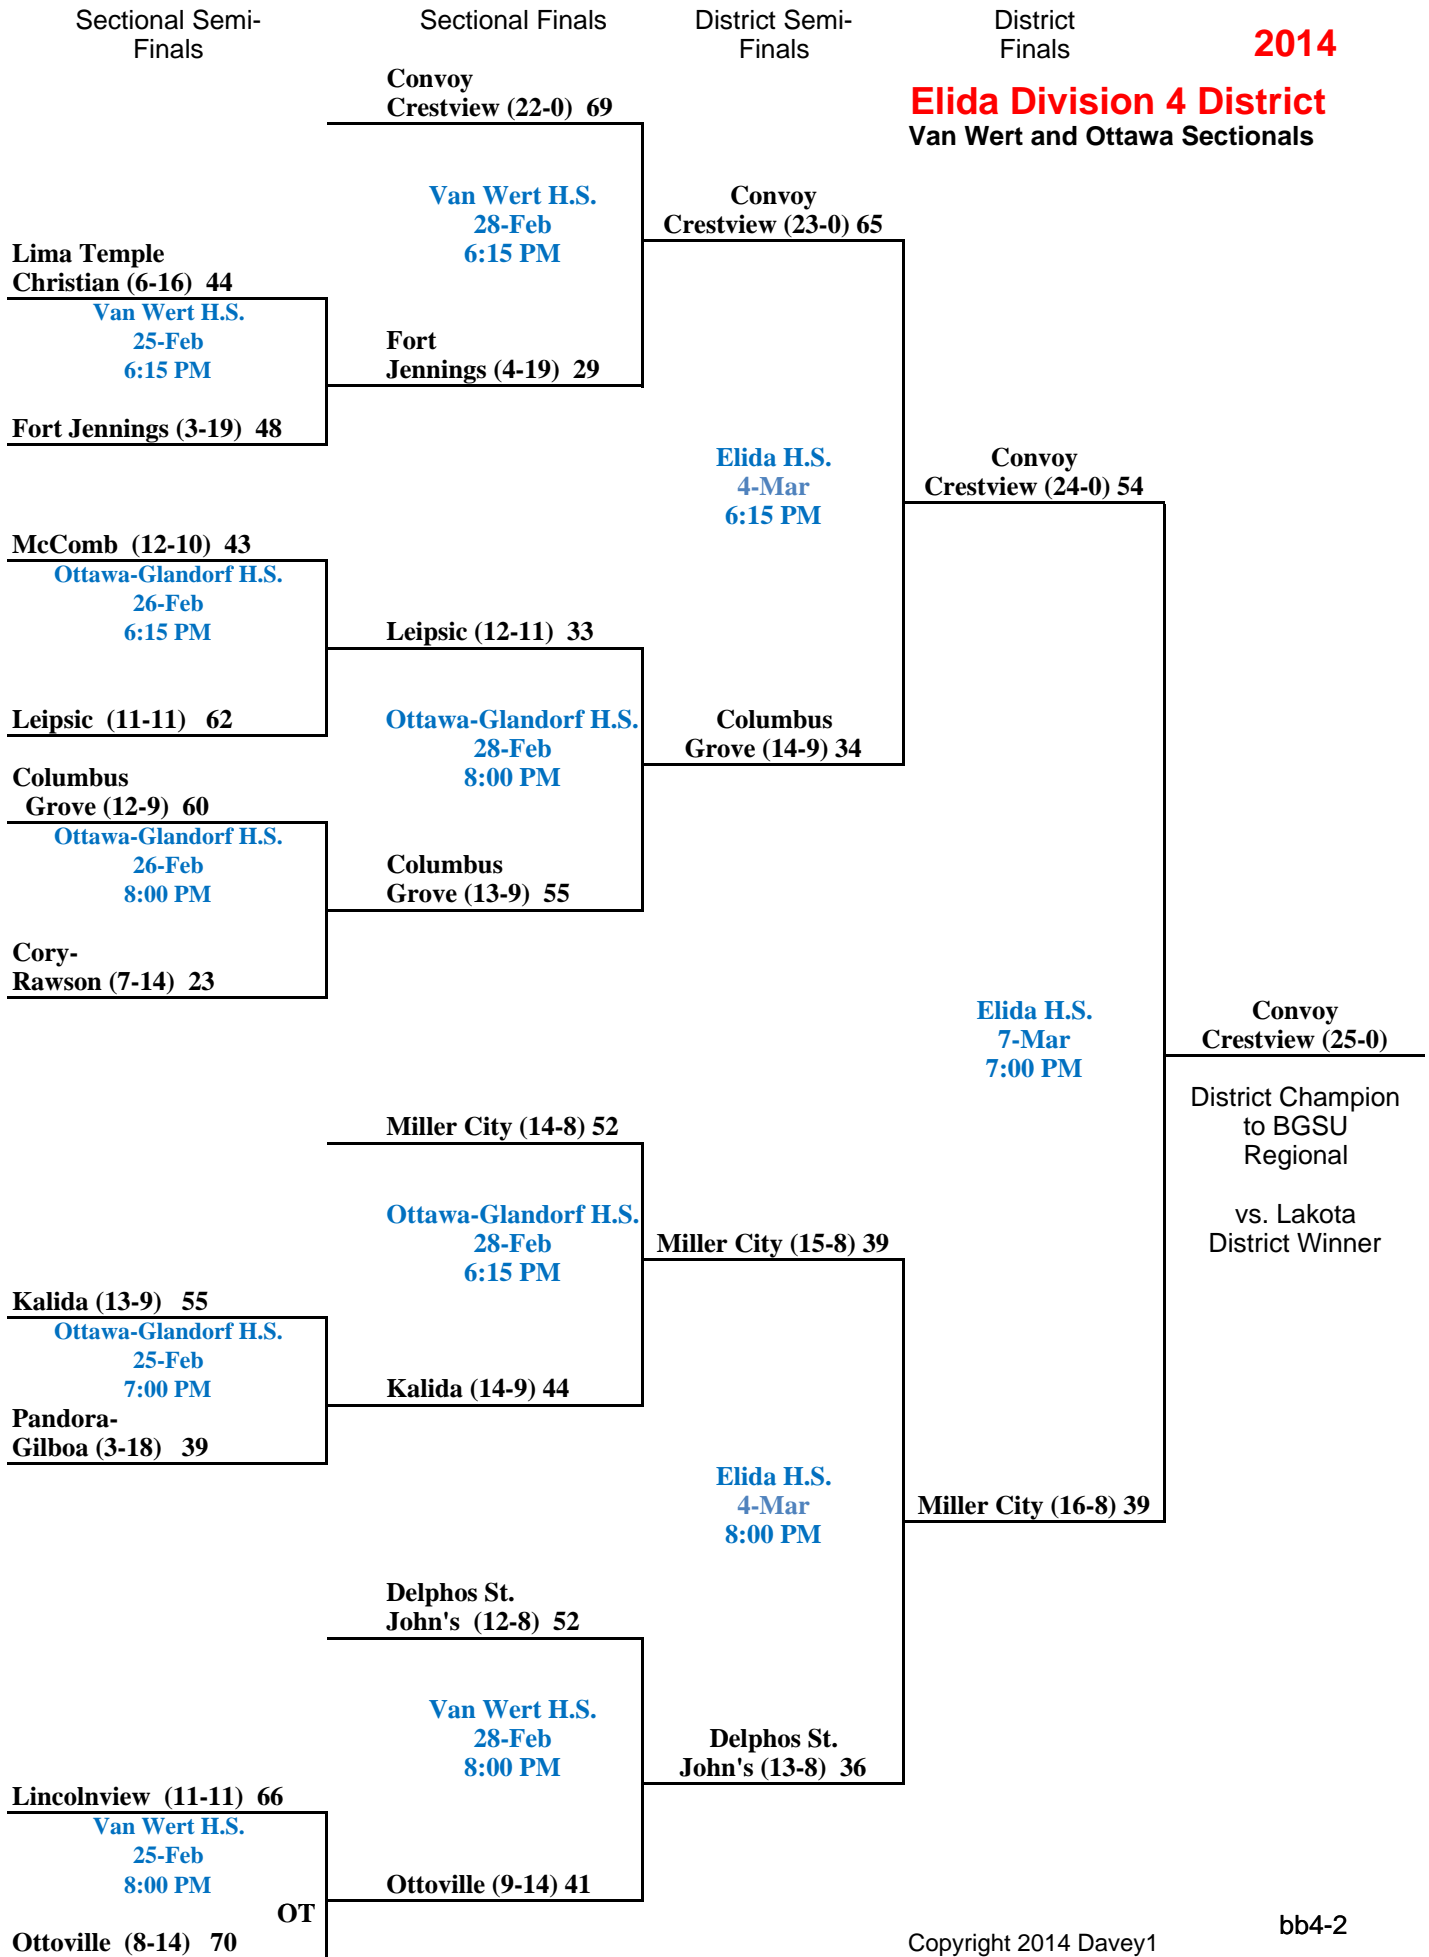

OT

2014

Van Wert Division 4 Dist.
Bryan and Paulding Sectionals

2014

Willard Division 4 District
Ontario and Norwalk Sectionals

Lakota Div. 4 District
Fostoria and Eastwood Sectionals

2014 Trail Trash Calendar