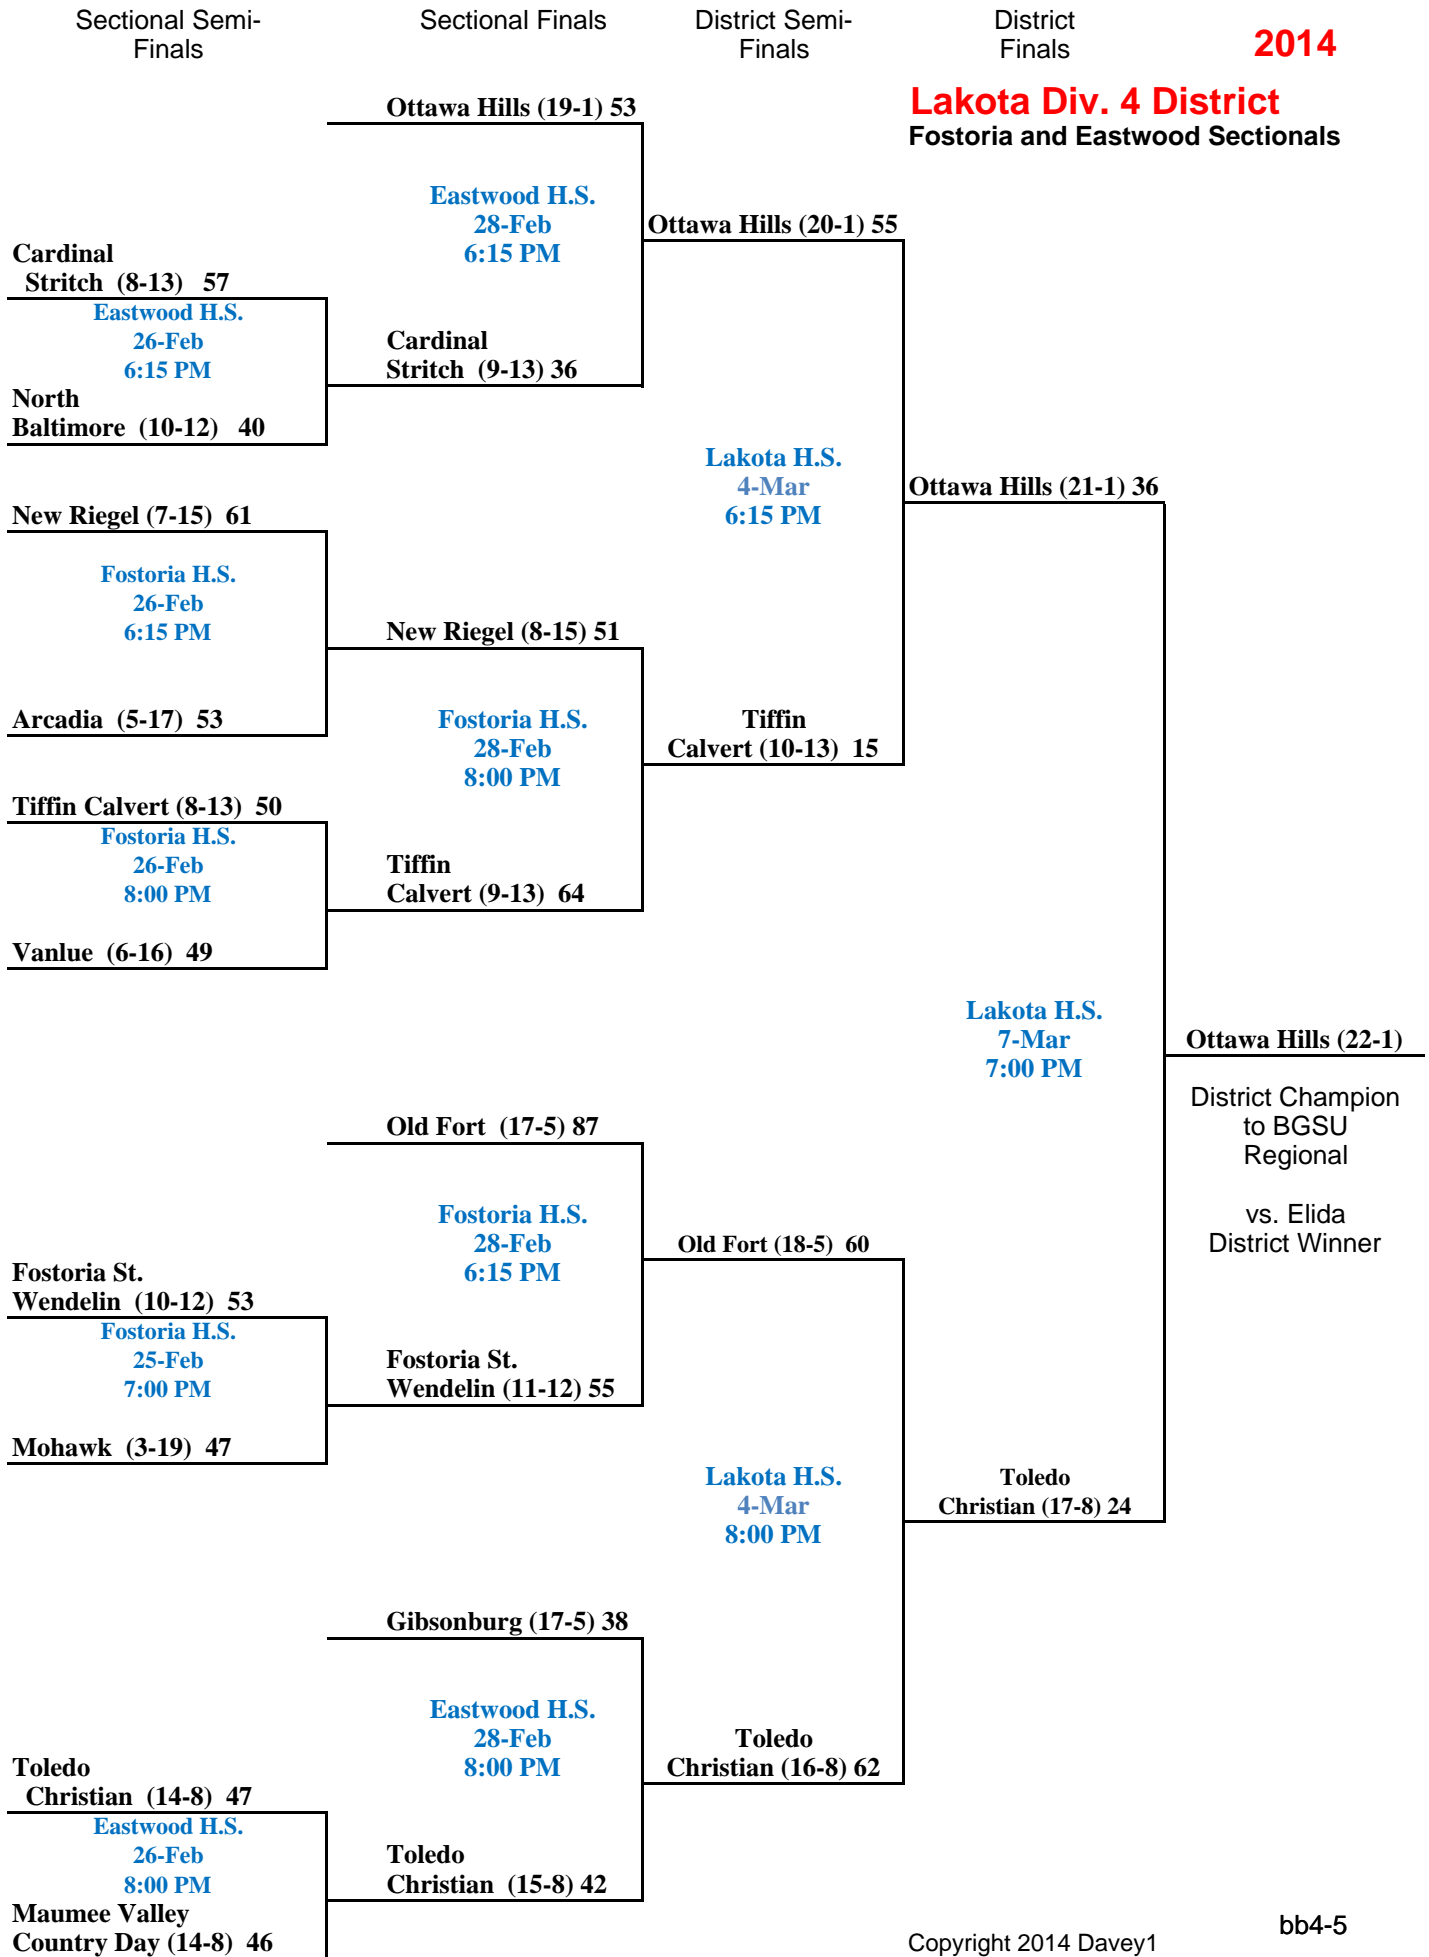

OT

2014

Van Wert Division 4 Dist.
Bryan and Paulding Sectionals

2014

Willard Division 4 District
Ontario and Norwalk Sectionals

Lakota Div. 4 District
Fostoria and Eastwood Sectionals

2014 Trail Trash Calendar