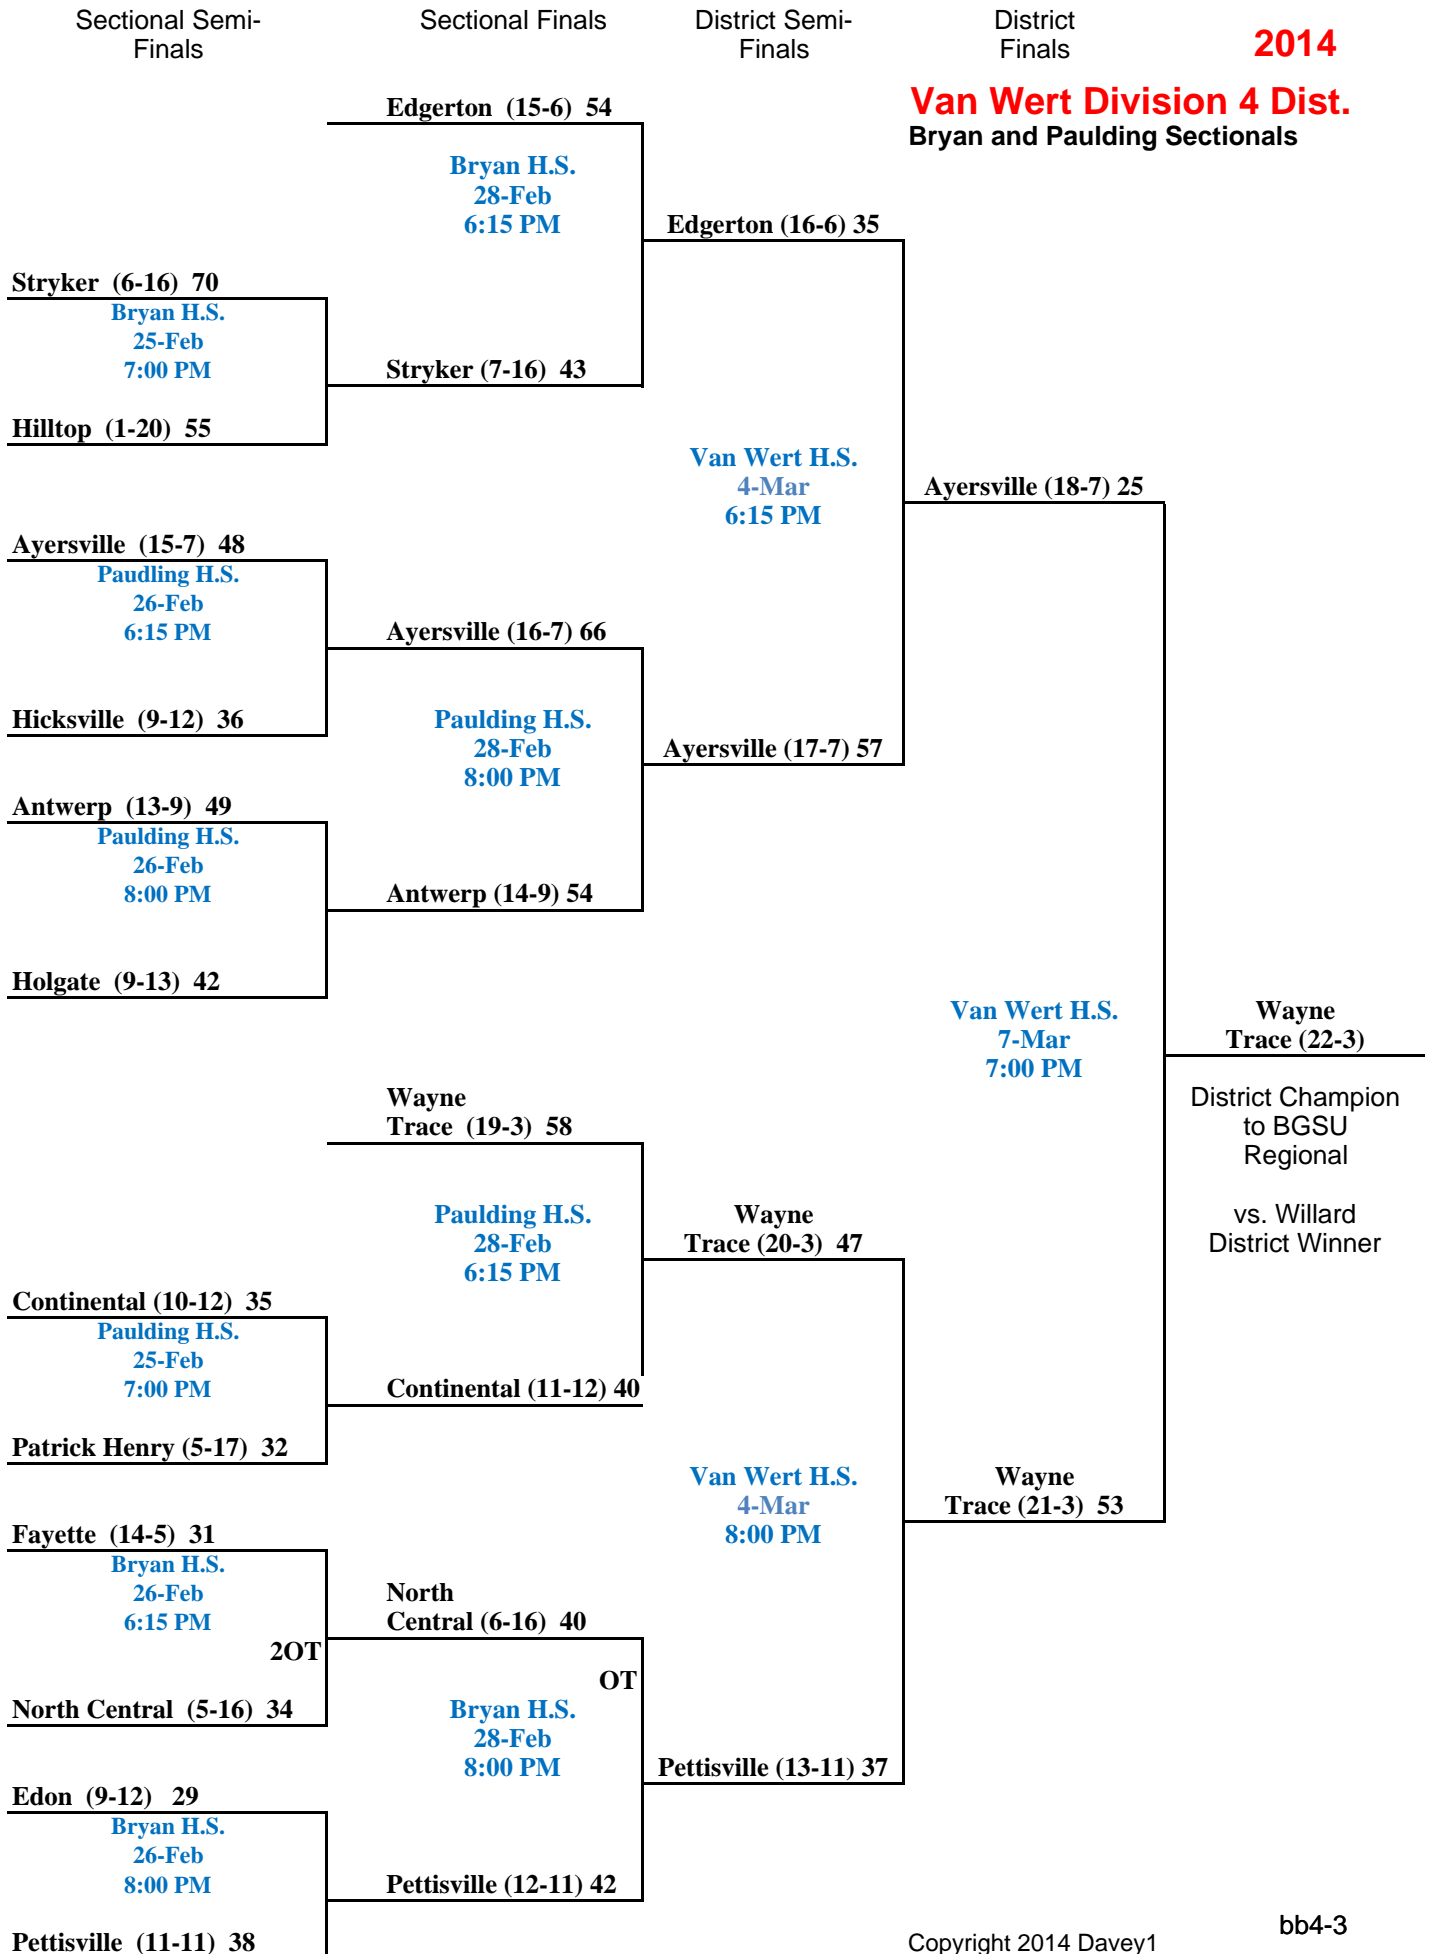

OT

2014

Van Wert Division 4 Dist.
Bryan and Paulding Sectionals

2014

Willard Division 4 District
Ontario and Norwalk Sectionals

Lakota Div. 4 District
Fostoria and Eastwood Sectionals

2014 Trail Trash Calendar