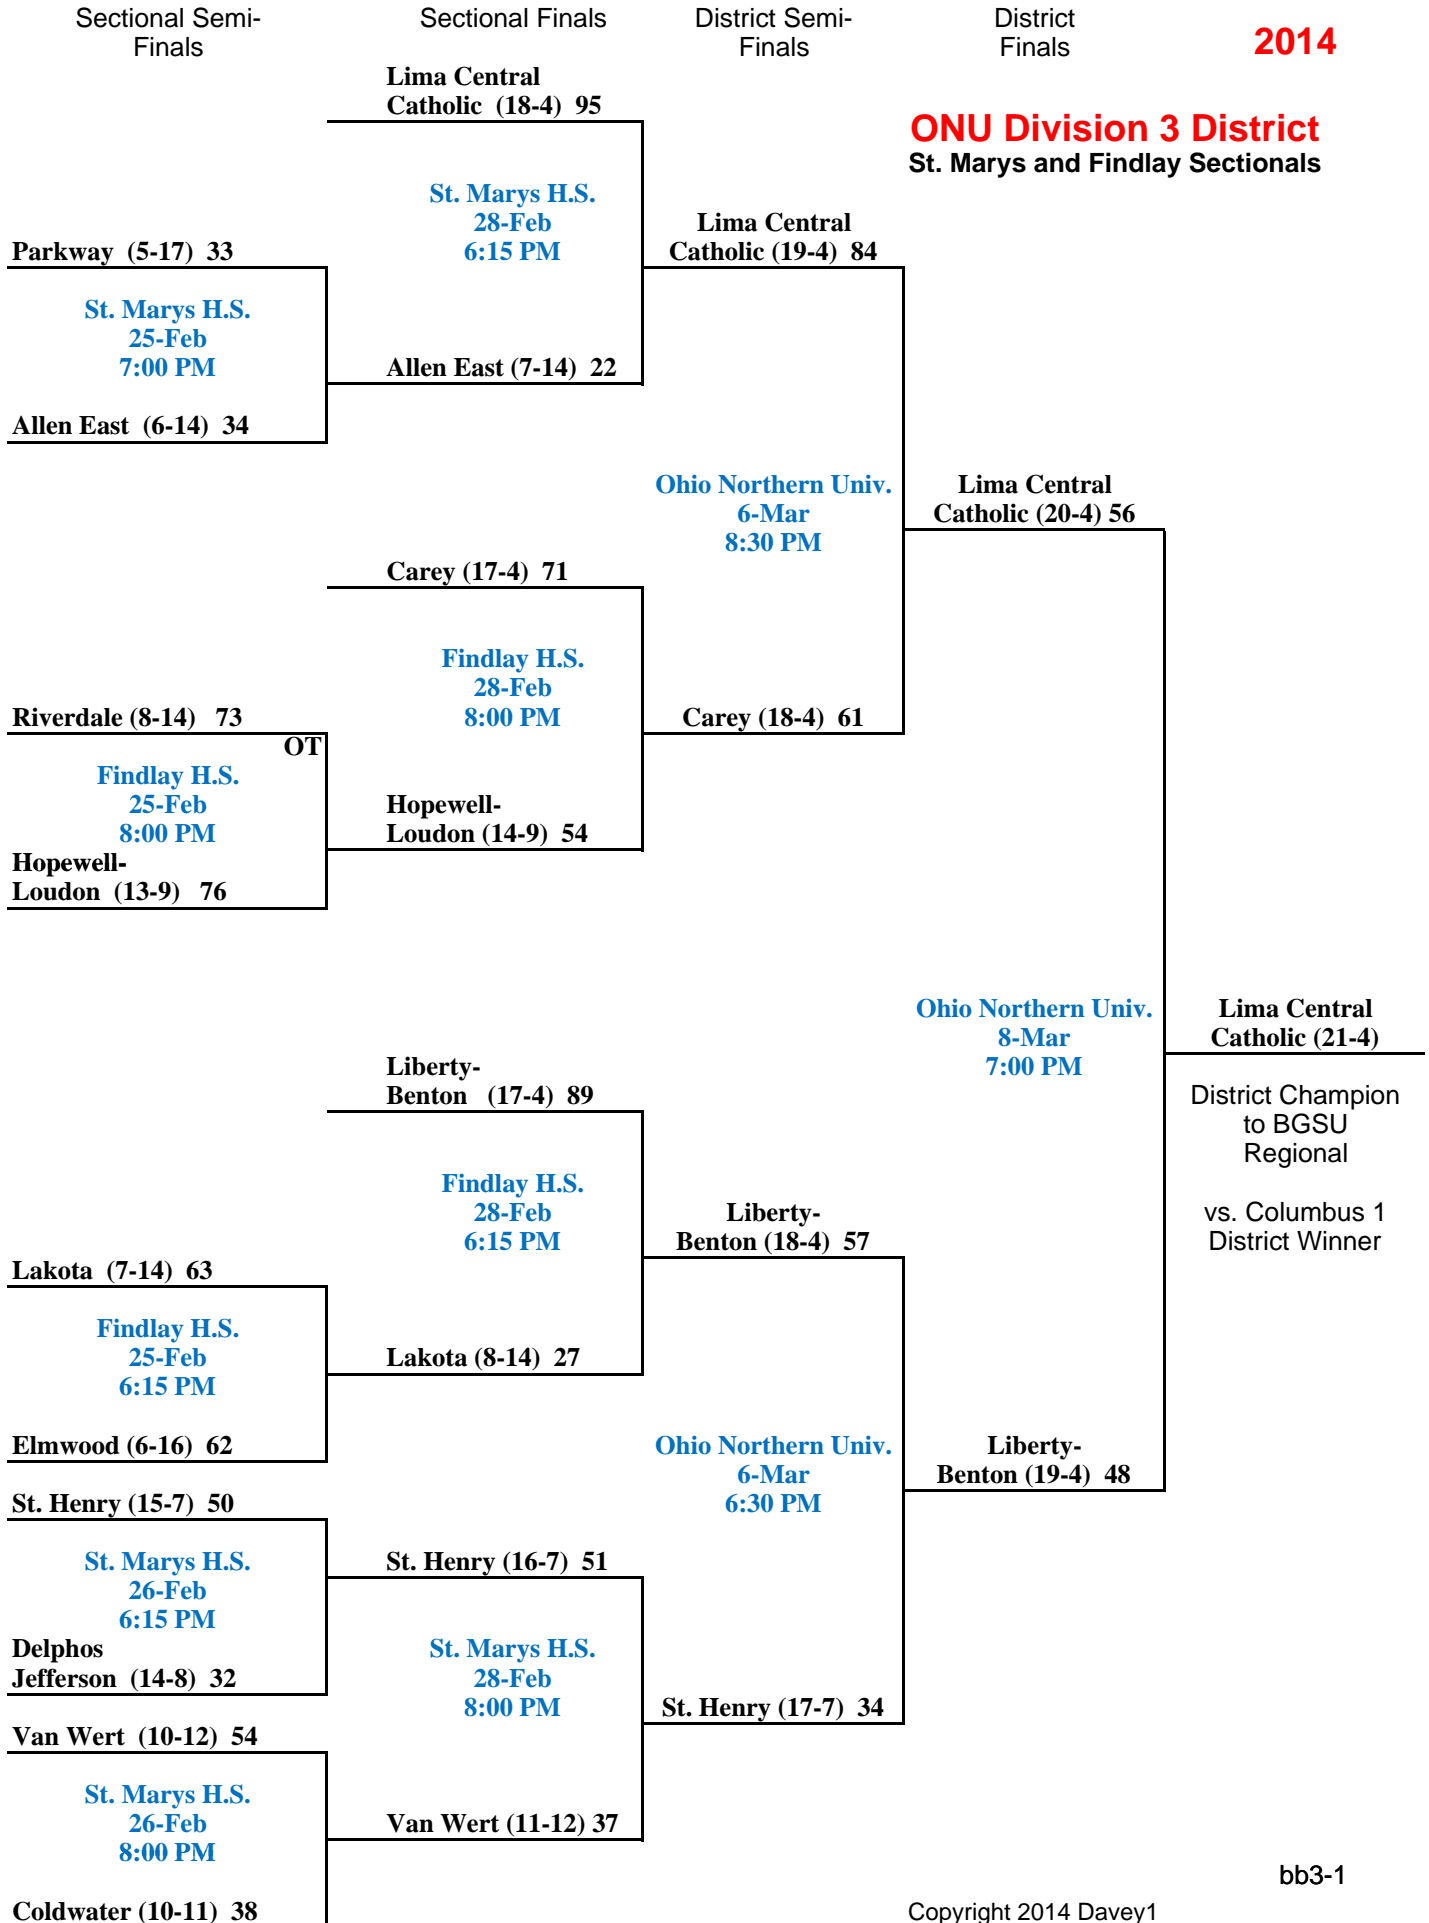

Sectional Finals

District Semi-Finals

District Finals

2014

Findlay Division 2 District
Lima Senior and Riverdale Sectionals

2014

ONU Division 3 District
St. Marys and Findlay Sectionals

Sectional Semi-Finals