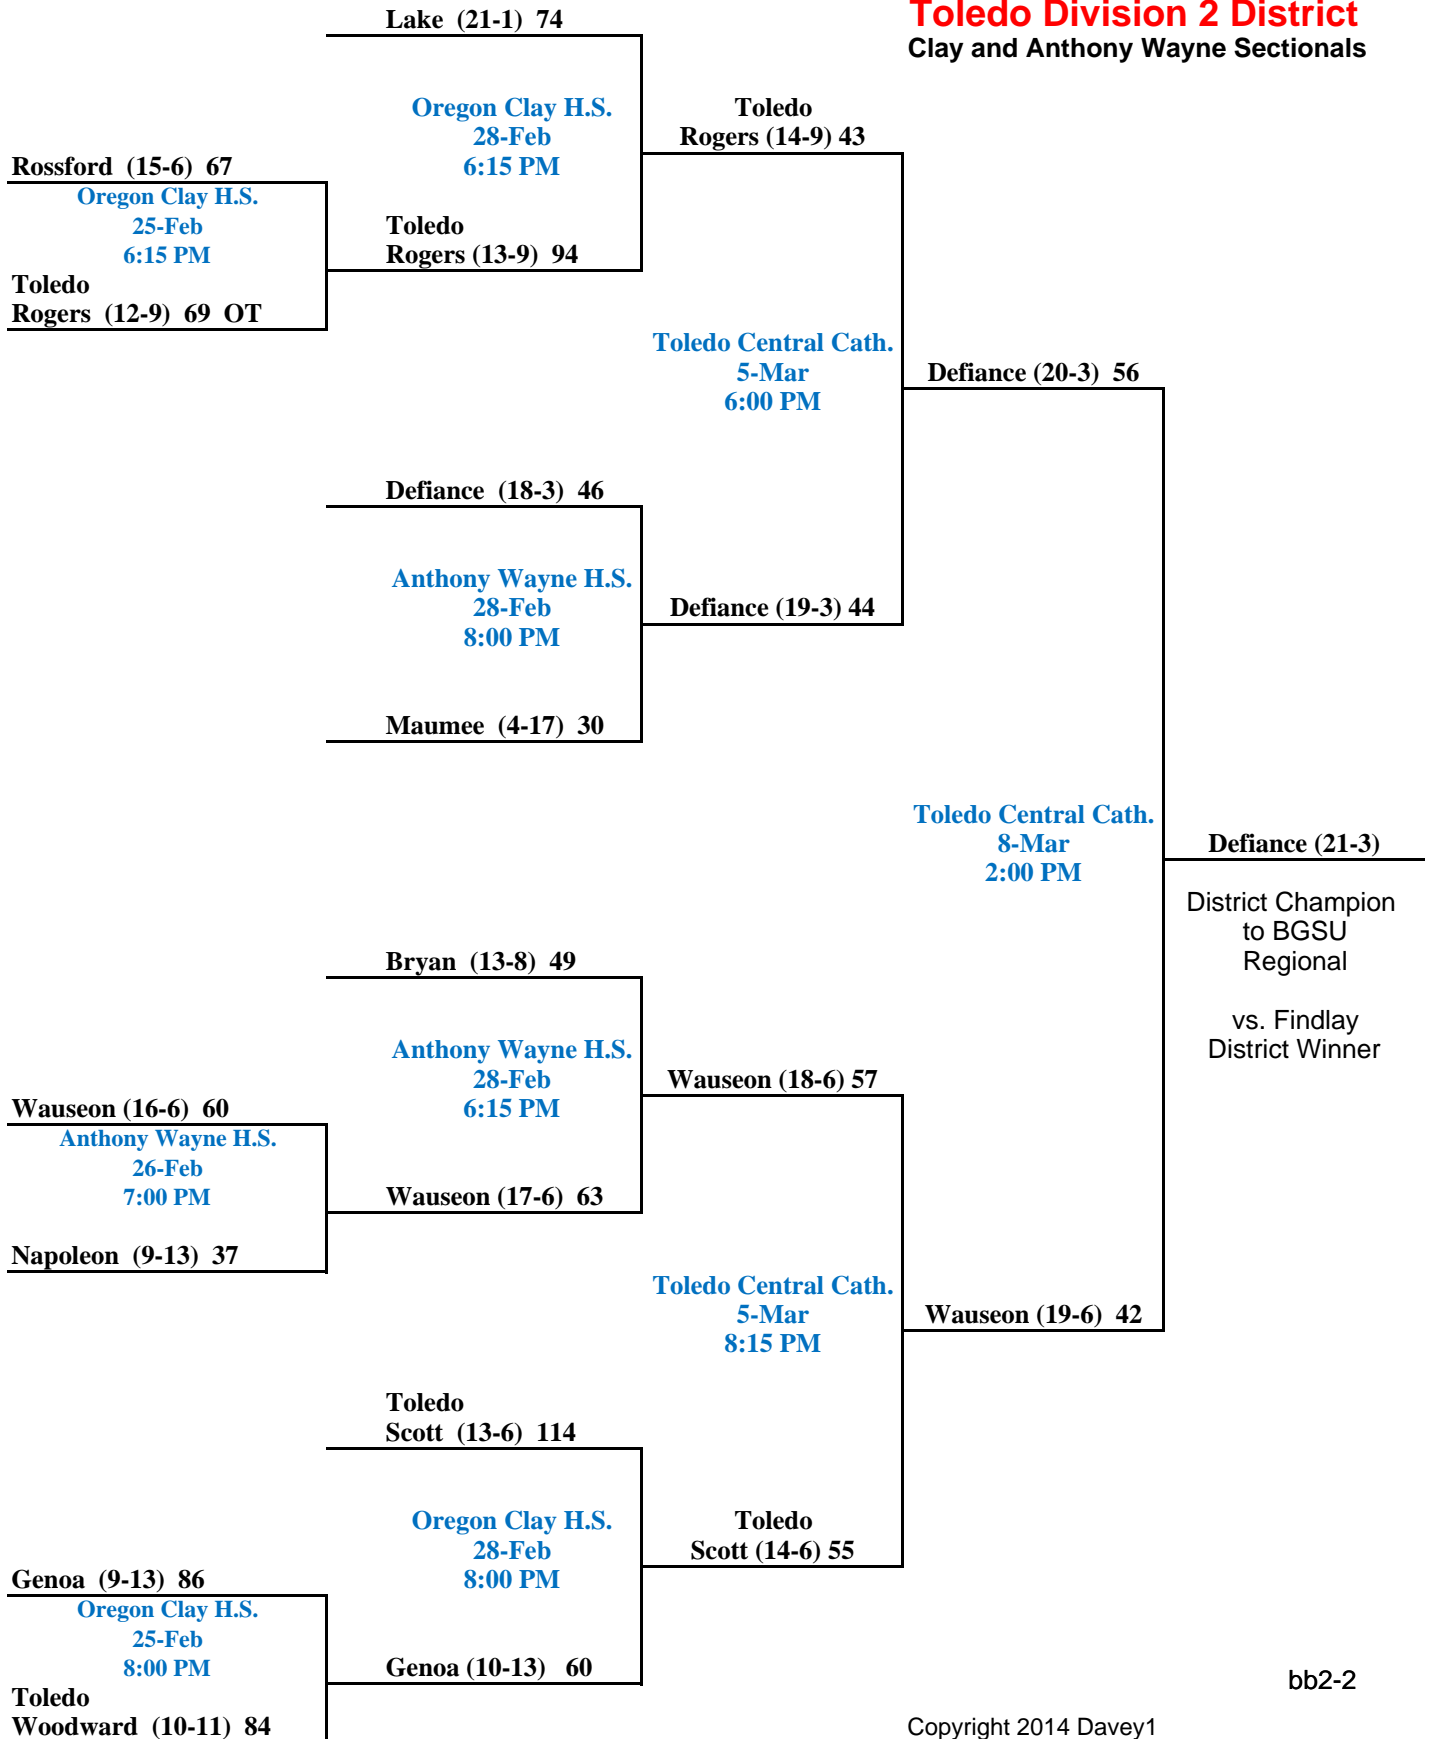

Mansfield Division 2 Dist.
Bucyrus and Willard Sectionals

Sectional Semi-Finals

Sectional Finals

District Semi-Finals

District Finals

2014

**Toledo Division 2 District
Clay and Anthony Wayne Sectionals**

Sectional Semi-Finals