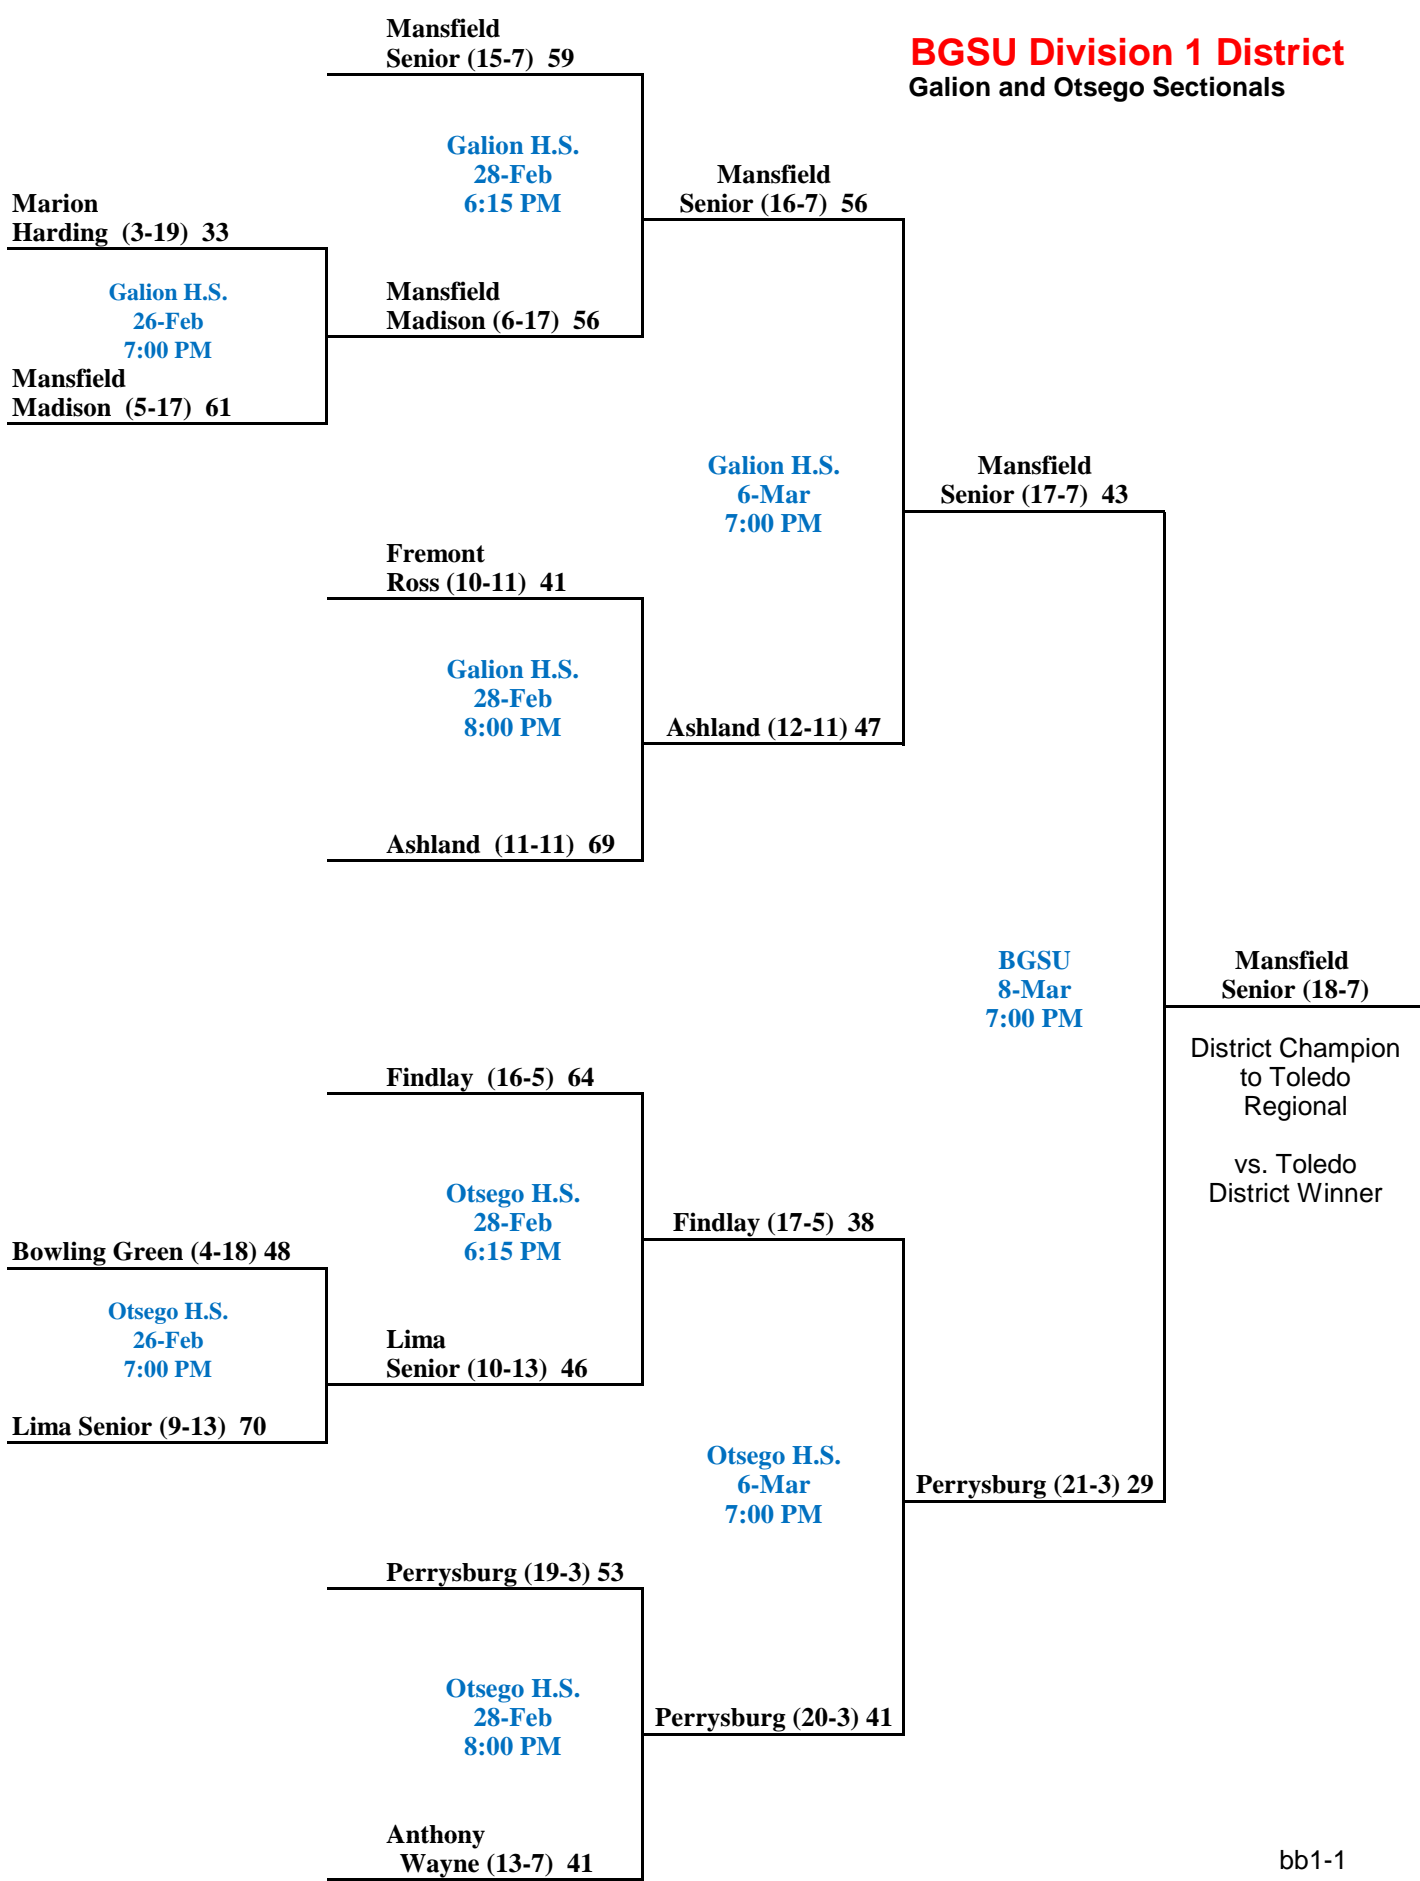

Sectional Semi-Finals

Sectional Finals

District Semi-Finals

District Finals

BGSU Division 1 District Galion and Otsego Sectionals

Toledo Division 1 District
Waite and Central Catholic Sectionals

Sectional Semi-Finals

Sectional Finals

District Semi-Finals

District Finals

Sectional Semi-Finals

Sectional Finals

District Semi-Finals

District Finals

2014