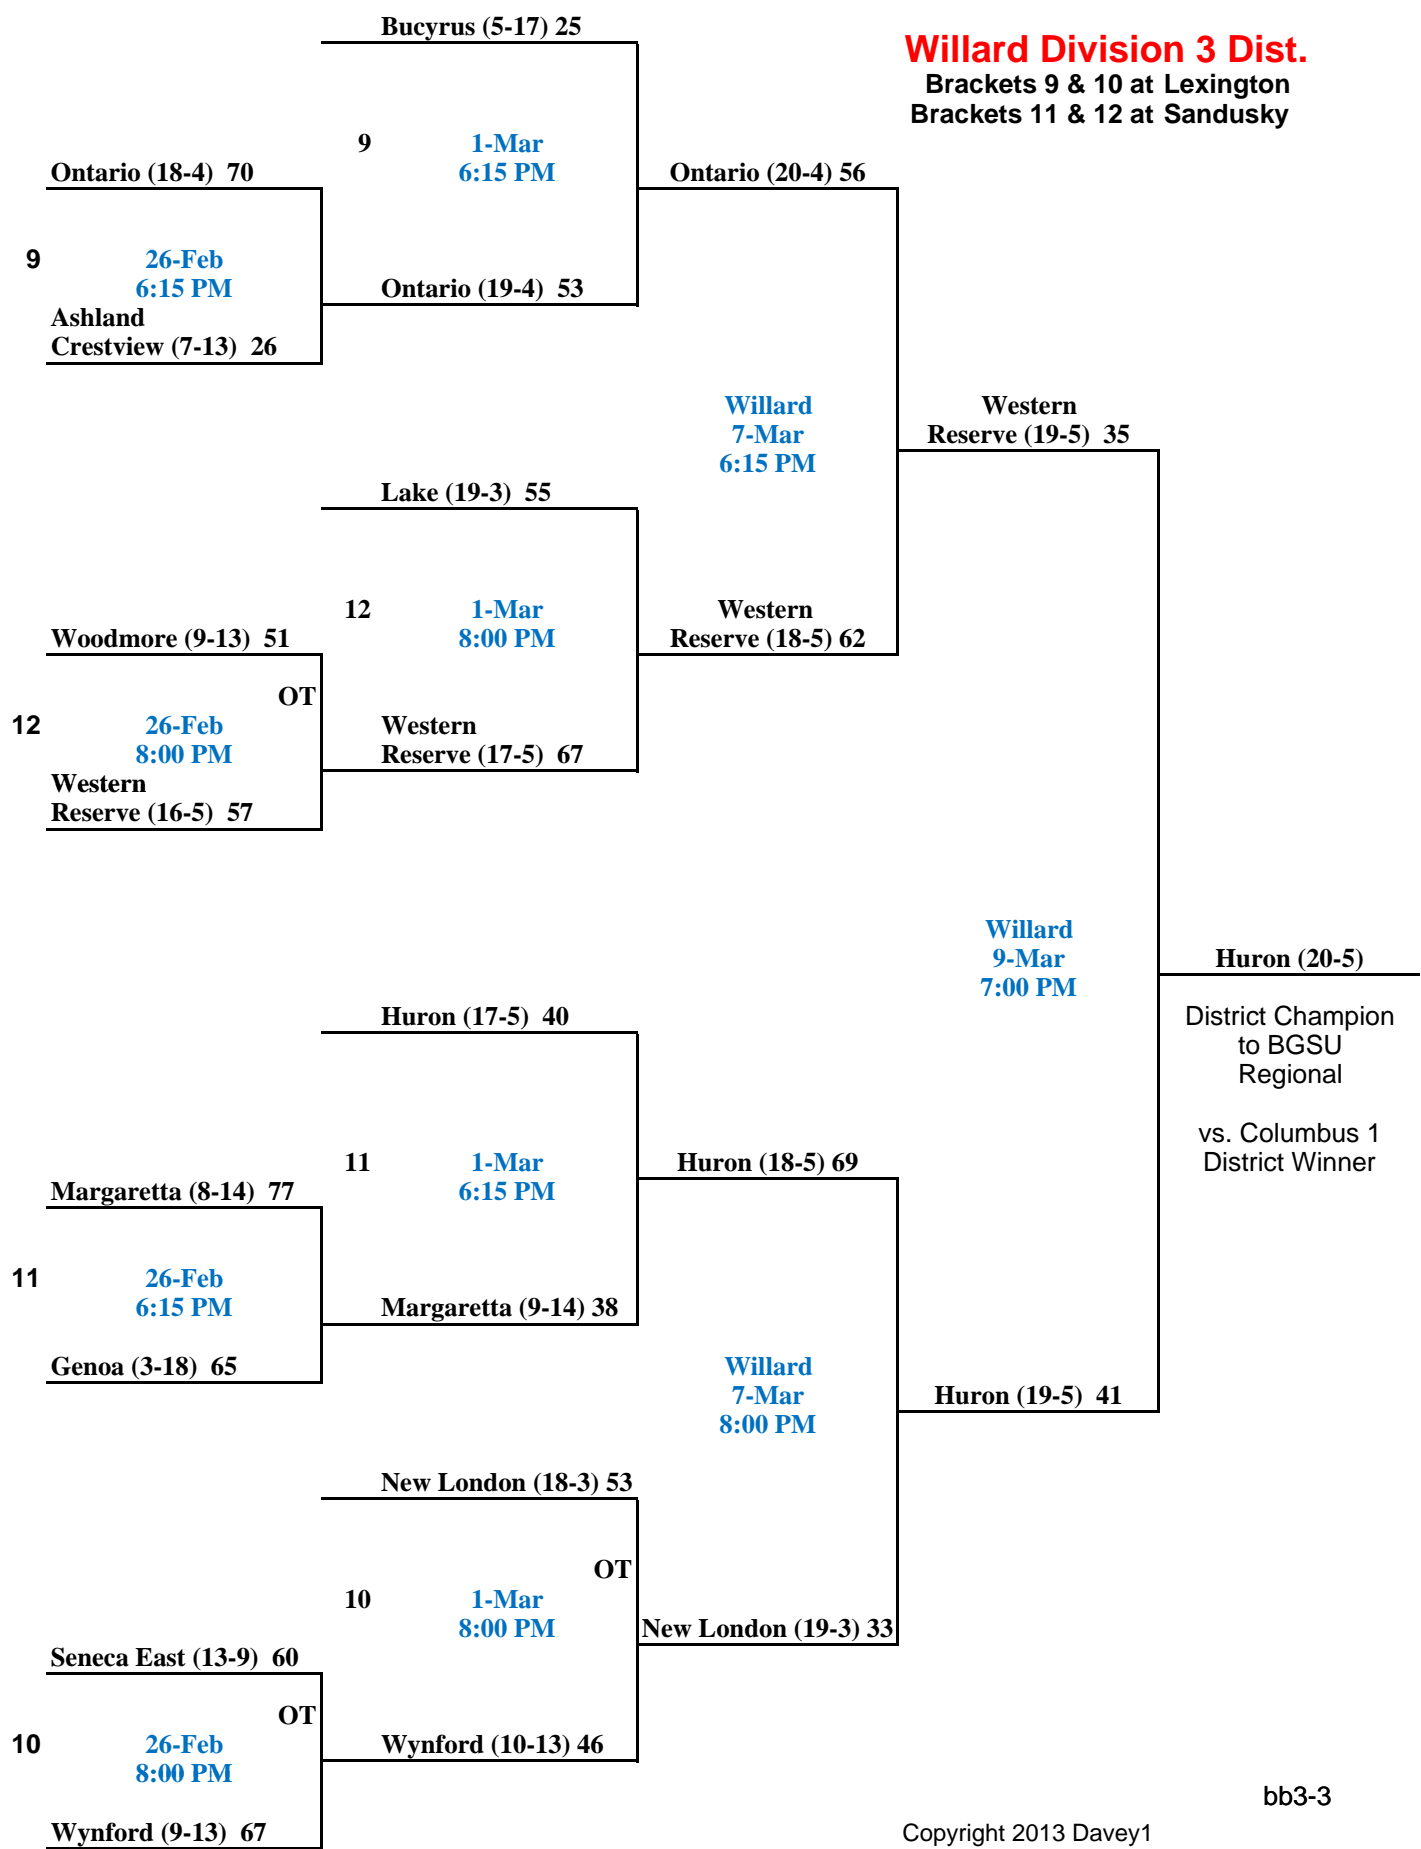

Sectional Semi-Finals

Sectional Finals

District Semi-Finals

District Finals

**BGSU Division 1 District**  
Brackets 5 & 6 at Galion  
Brackets 7 & 8 at Liberty-Benton

Sectional Semi-Finals

Sectional Finals

District Semi-Finals

2013

Sectional Semi-Finals

Sectional Finals

District Semi-Finals

District Finals

**Willard Division 3 Dist.**  
 Brackets 9 & 10 at Lexington  
 Brackets 11 & 12 at Sandusky

Sectional Semi-Finals

Sectional Finals