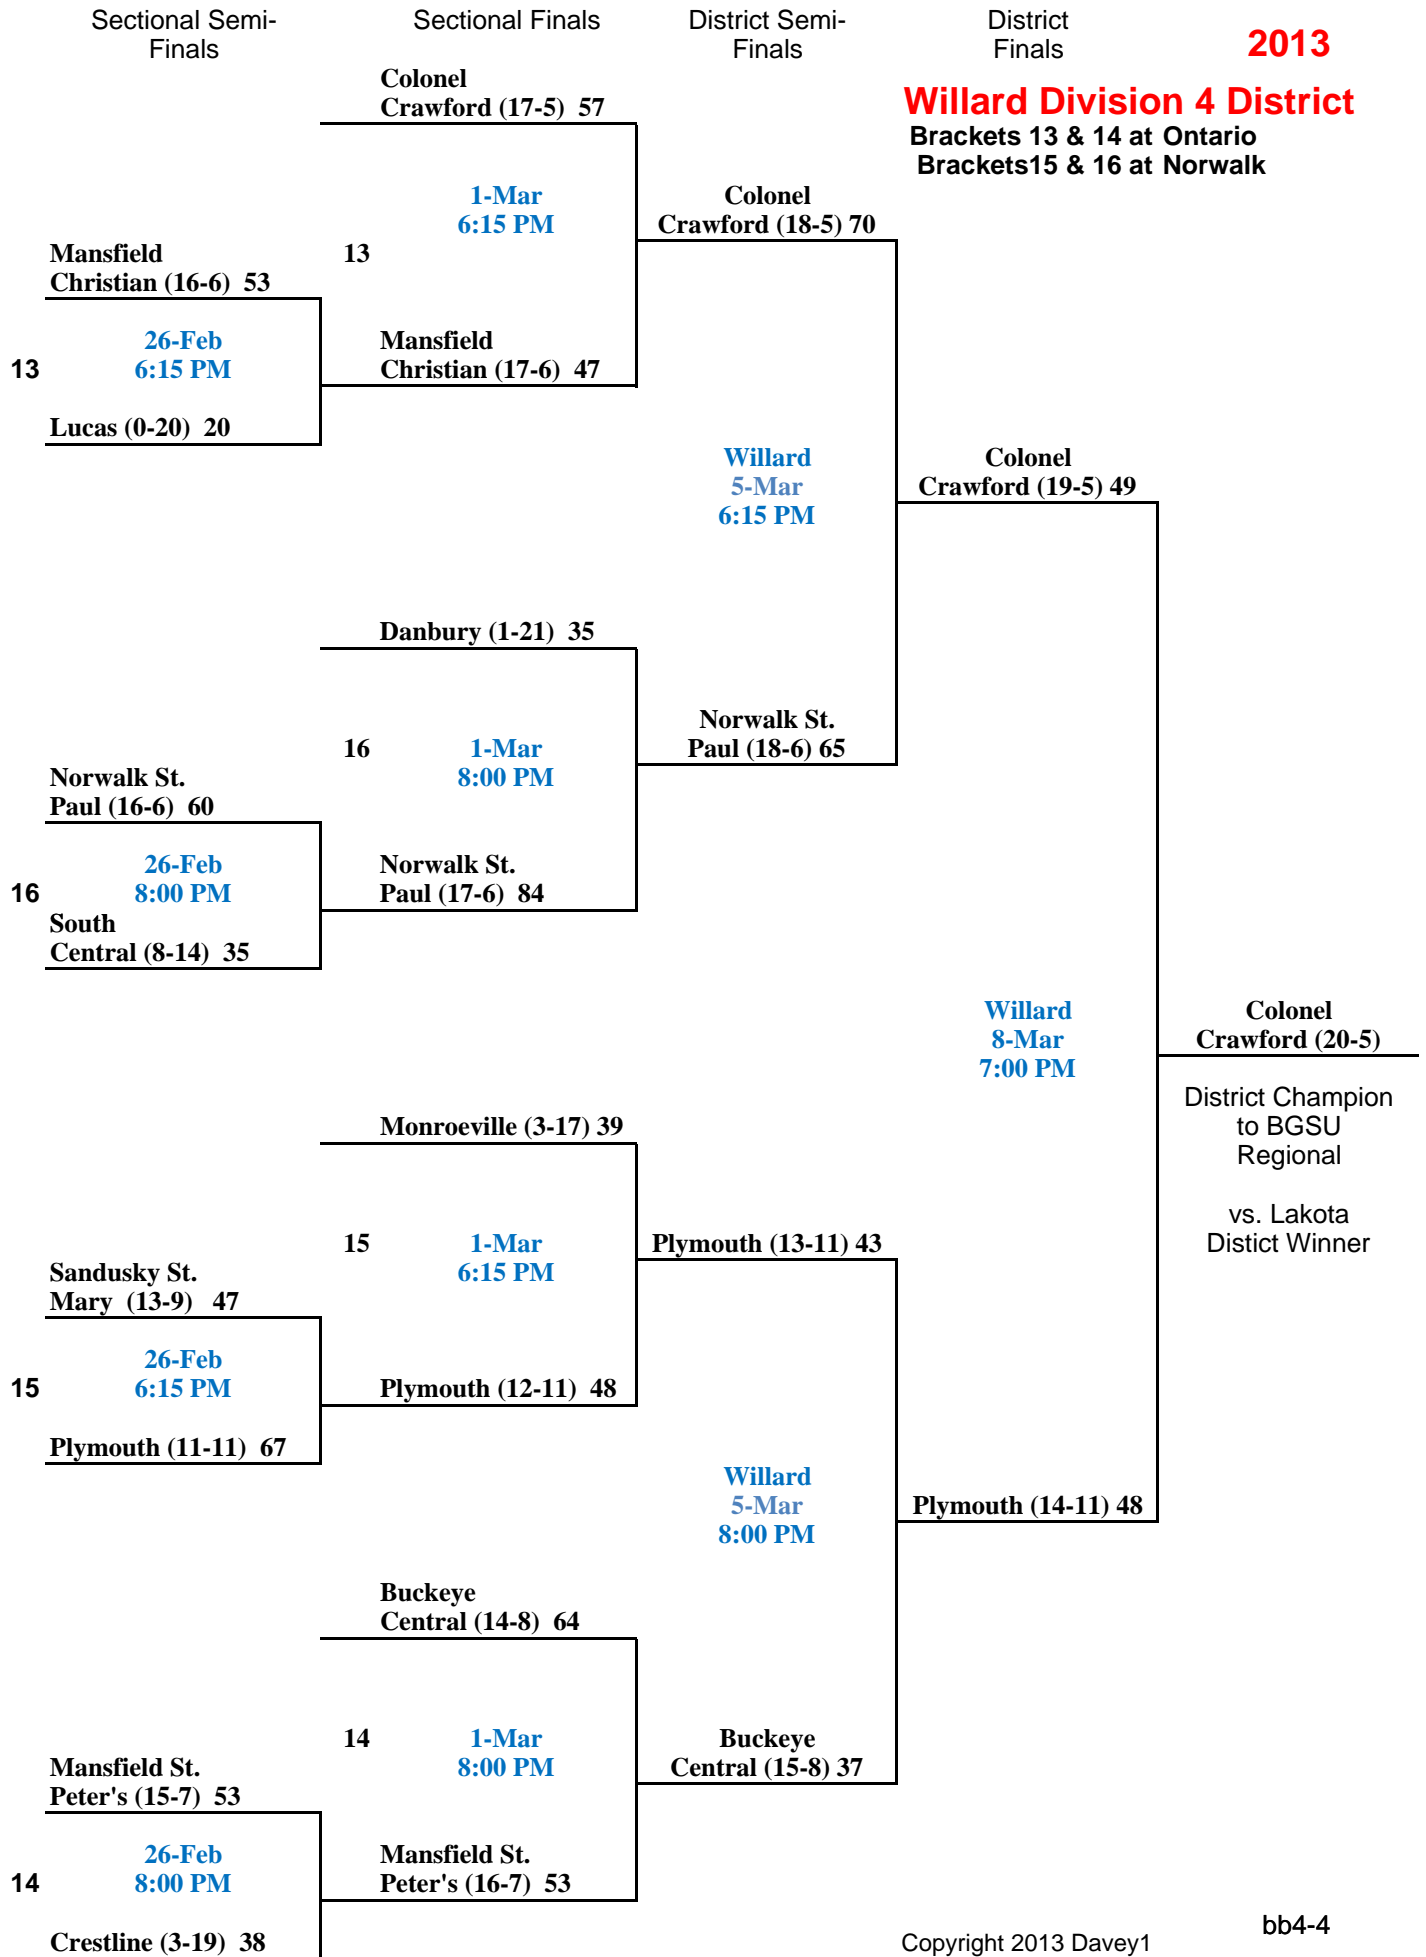

Sectional Semi-Finals

Sectional Finals

District Semi-Finals

District Finals

**BGSU Division 1 District**  
Brackets 5 & 6 at Galion  
Brackets 7 & 8 at Liberty-Benton

Sectional Semi-Finals

Sectional Finals

District Semi-Finals

2013

**Napoleon Division 4 Dist.**

Brackets 9 & 10 at Bryan  
Brackets 11 & 12 at Paulding

2013

**Willard Division 4 District**

Brackets 13 & 14 at Ontario  
Brackets 15 & 16 at Norwalk

**Lakota Div. 4 District**  
 Brackets 17 & 18 at Fostoria  
 Brackets 19 & 20 at Eastwood