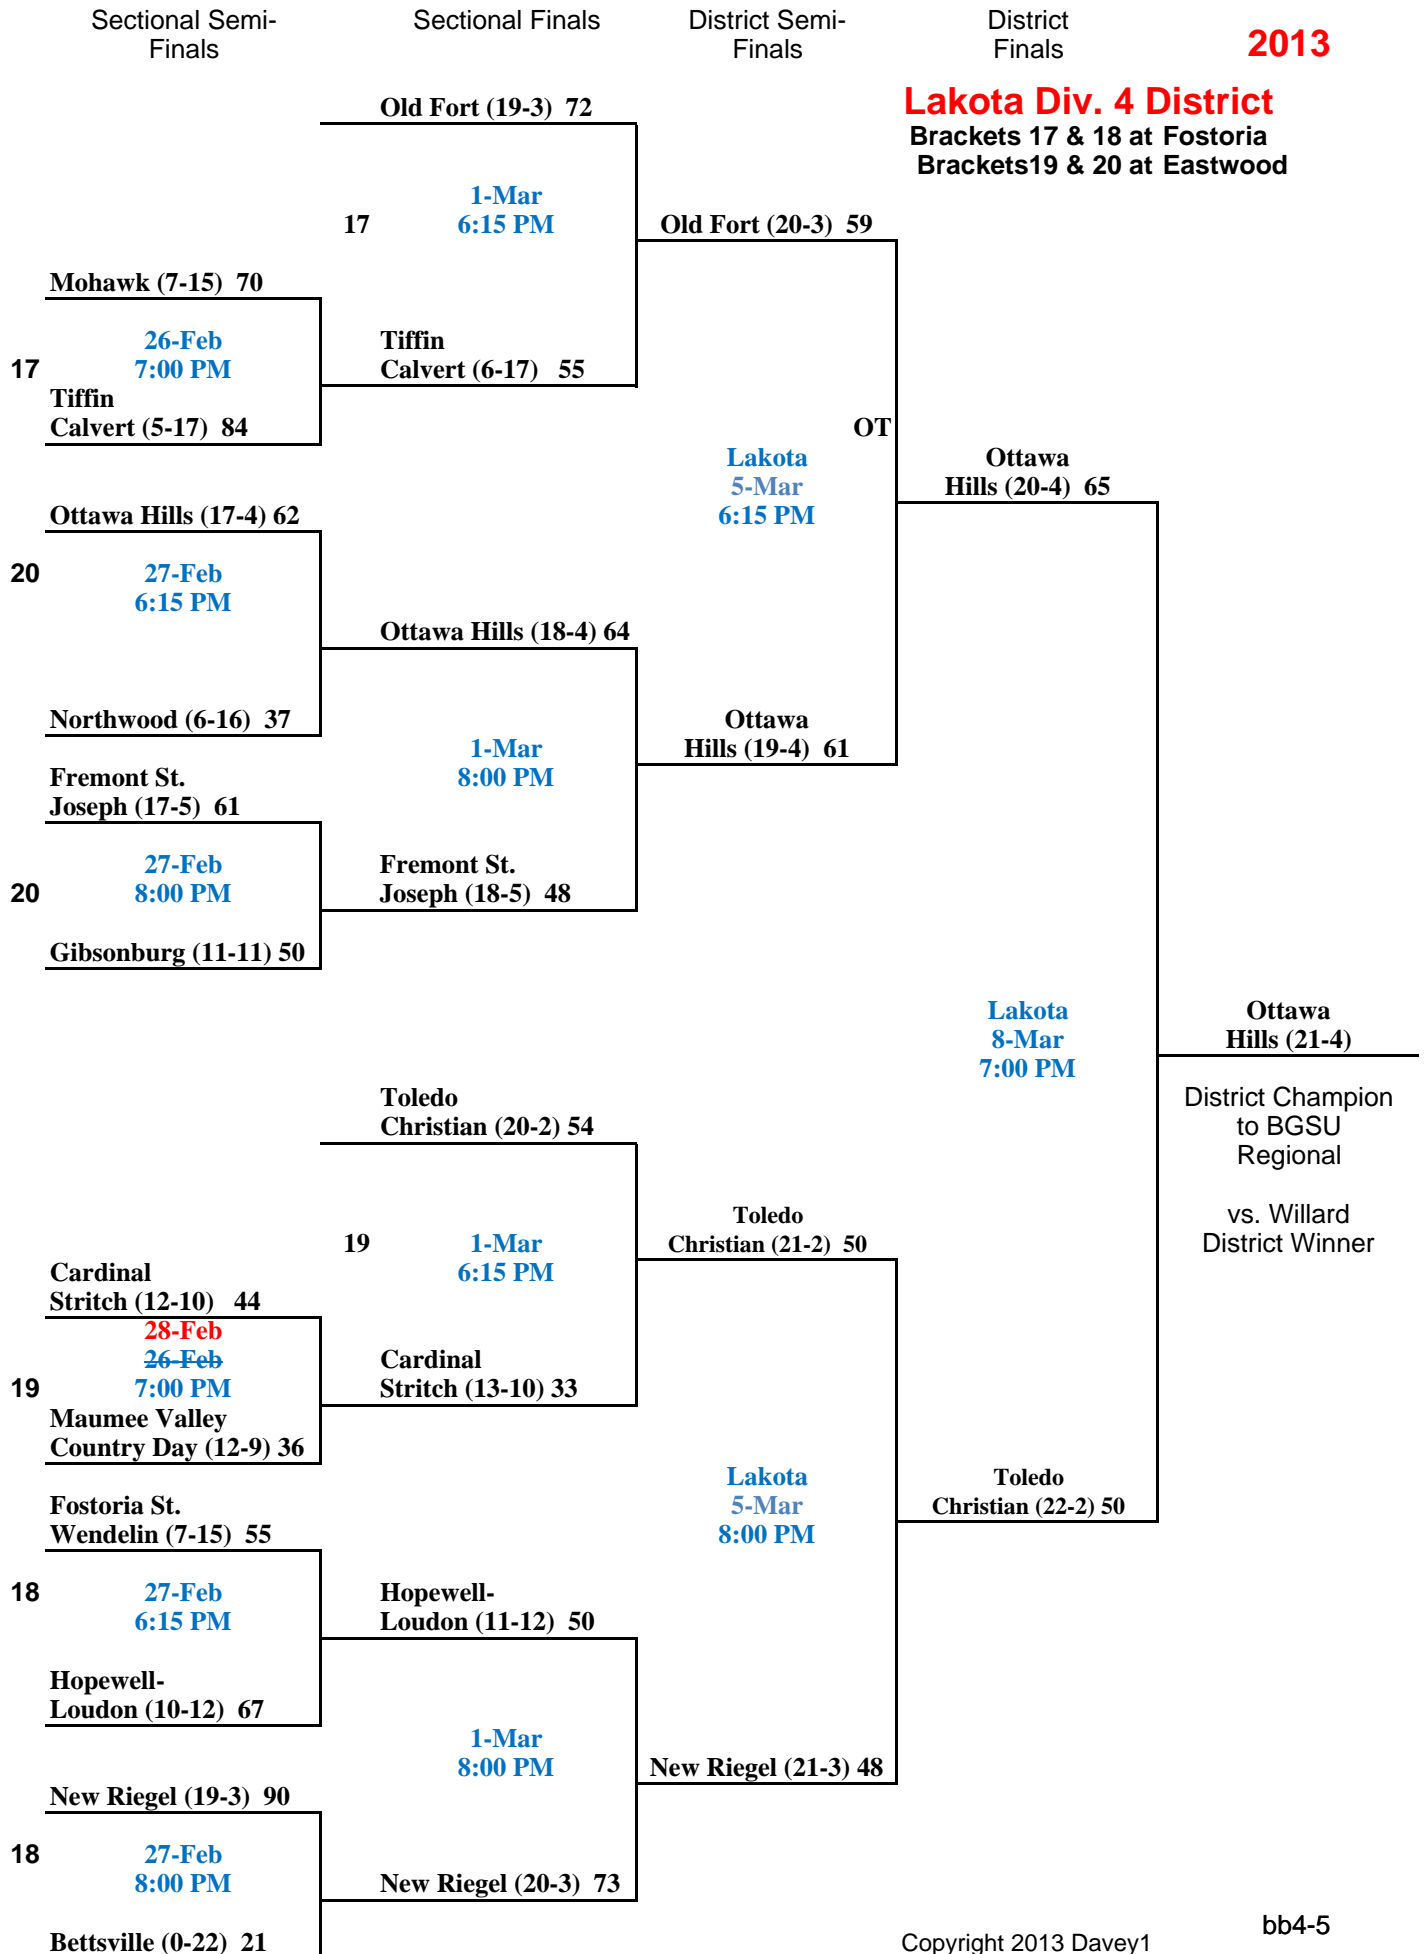

Sectional Semi-Finals

Sectional Finals

District Semi-Finals

District Finals

**BGSU Division 1 District**  
Brackets 5 & 6 at Galion  
Brackets 7 & 8 at Liberty-Benton

Sectional Semi-Finals

Sectional Finals

District Semi-Finals

2013

**Napoleon Division 4 Dist.**

Brackets 9 & 10 at Bryan  
Brackets 11 & 12 at Paulding

2013

**Willard Division 4 District**

Brackets 13 & 14 at Ontario  
Brackets 15 & 16 at Norwalk

**Lakota Div. 4 District**  
 Brackets 17 & 18 at Fostoria  
 Brackets 19 & 20 at Eastwood

## 2013 Trail Trash Calendar

Monday	Tuesday	Wednesday	Thursday	Friday	Saturday
<b>February</b>	<b>26</b>	<b>27</b>	<b>28</b>	<b>1</b>	<b>2</b>
	Sectionals Div I, II, III & IV: 6:15 & 8:15	Sectionals Div II, III & IV 6:15 & 8:15		Sectional Finals at all Sites in all Divisions 6:15 & 8:15	
<b>4</b>	<b>5</b>	<b>6</b>	<b>7</b>	<b>8</b>	<b>9</b>
	Division IV District at All Sites	Division II District at BGSU and ONU	Division I District at Galion, Liberty Benton & UT Division III District at Napoleon, Lima & Willard	Division IV Finals at all Sites 7:00	Division I Finals at BGSU & UT, Division II at BGSU, and ONU  Division III at Lima, Napoleon, Willard
<b>11</b>	<b>12</b>	<b>13</b>	<b>14</b>	<b>15</b>	<b>16</b>
	Division IV Regional at BGSU 6:15 & 8:00	Division I Regional at Toledo 7:00 Division I Regional at Akron 7:00 Division III Regional at BGSU 6:15 & 8:00	Division II Regional at BGSU 6:15, 8:00	Division IV Finals at BGSU 7:30	Division I Finals at Toledo 3:00 Division II Finals at BGSU 3:00 Division III Finals at BGSU 7:30
<b>18</b>	<b>19</b>	<b>20</b>	<b>21</b>	<b>22</b>	<b>23</b>
			<b>STATE</b>	<b>TOURNAMENT</b>	<b>COLUMBUS</b>