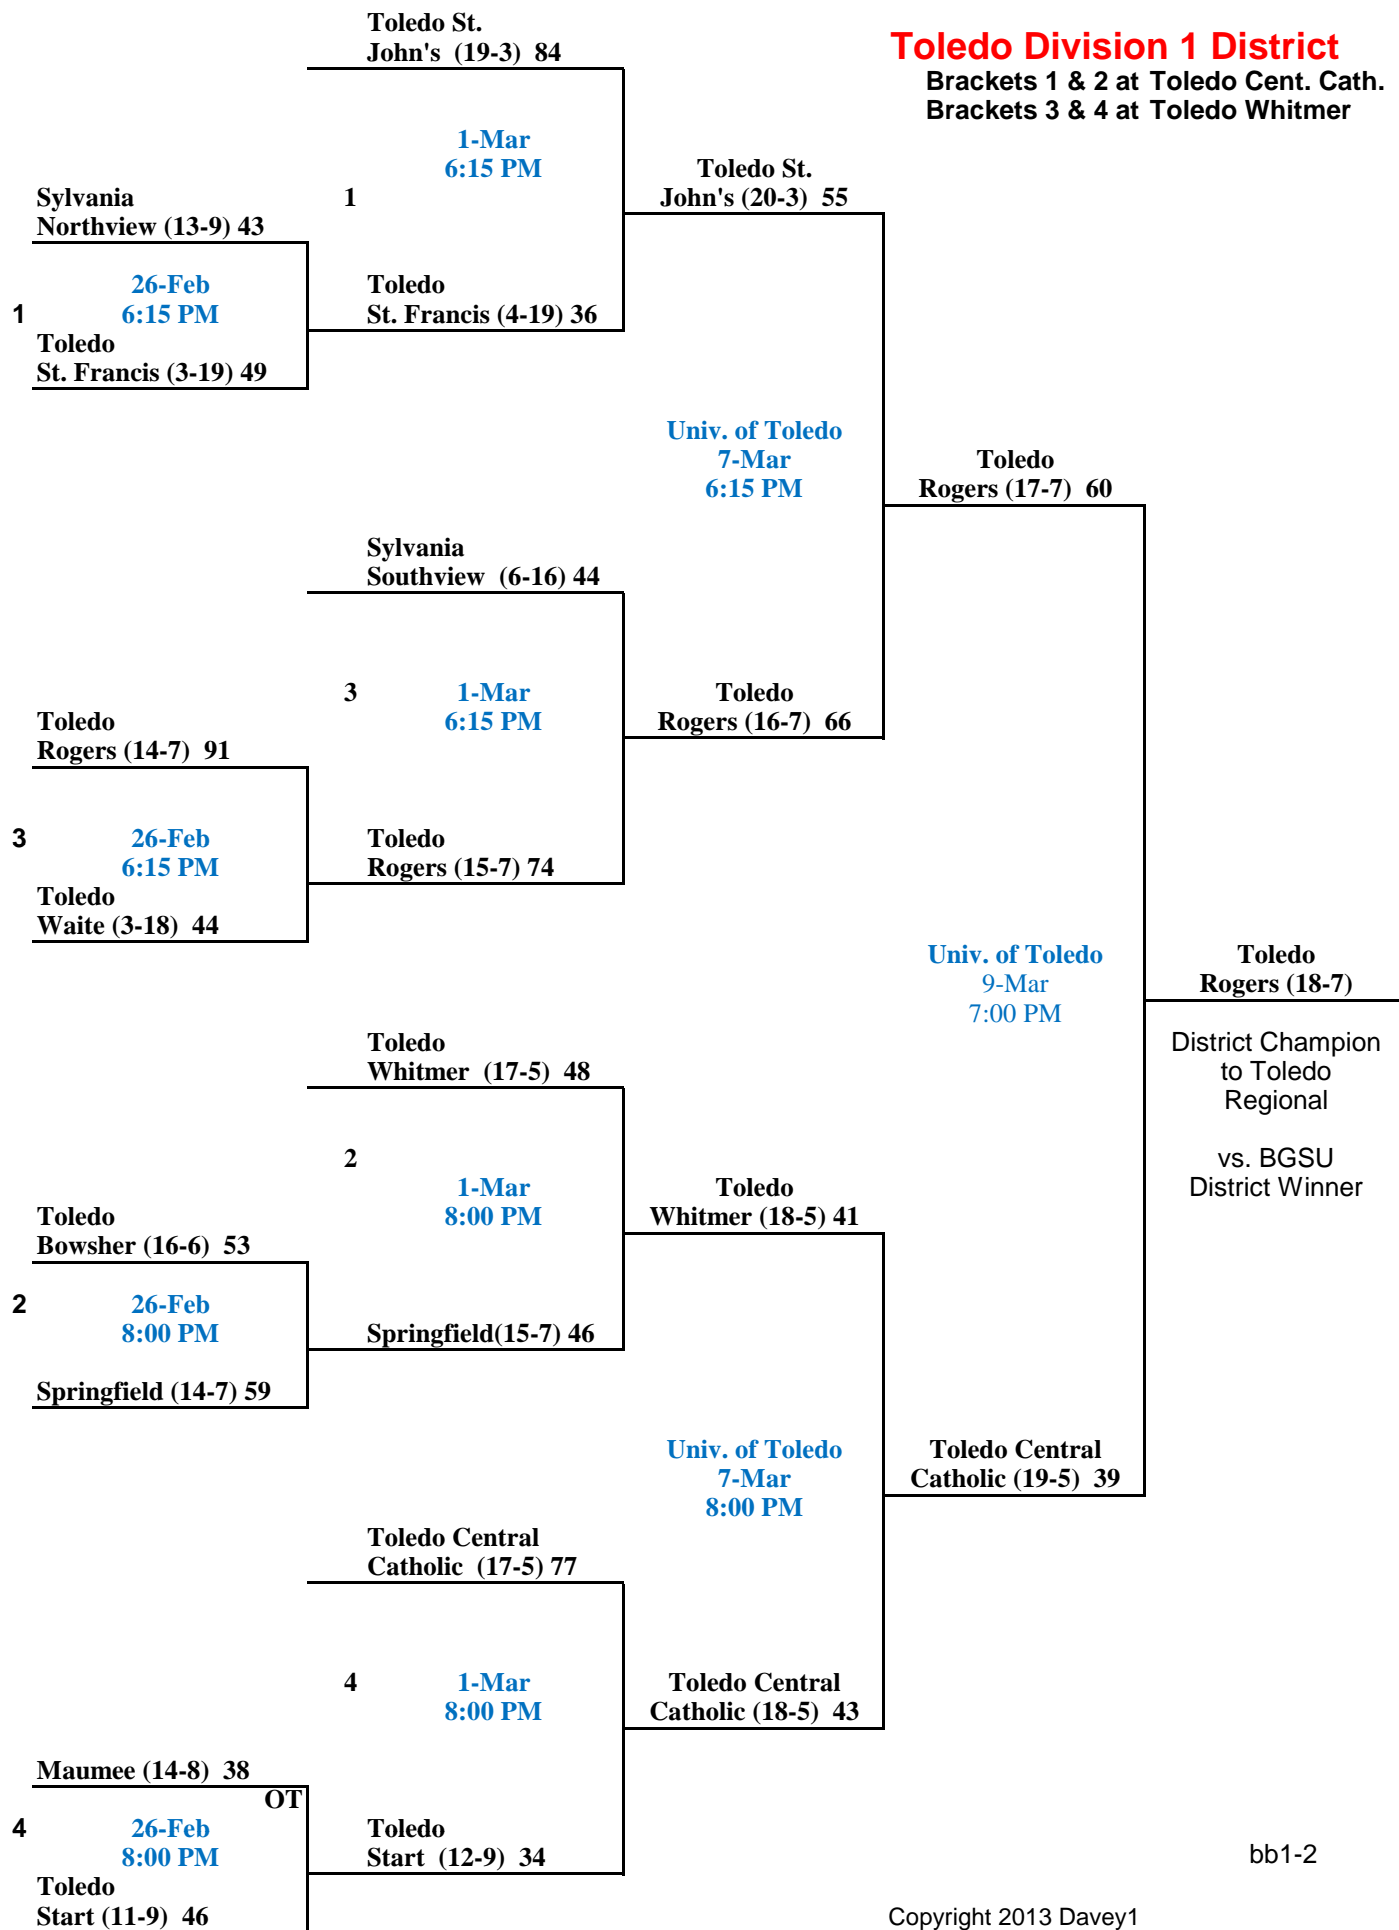

Sectional Semi-Finals

Sectional Finals

District Semi-Finals

District Finals

2013

Toledo Division 1 District

Brackets 1 & 2 at Toledo Cent. Cath.
Brackets 3 & 4 at Toledo Whitmer