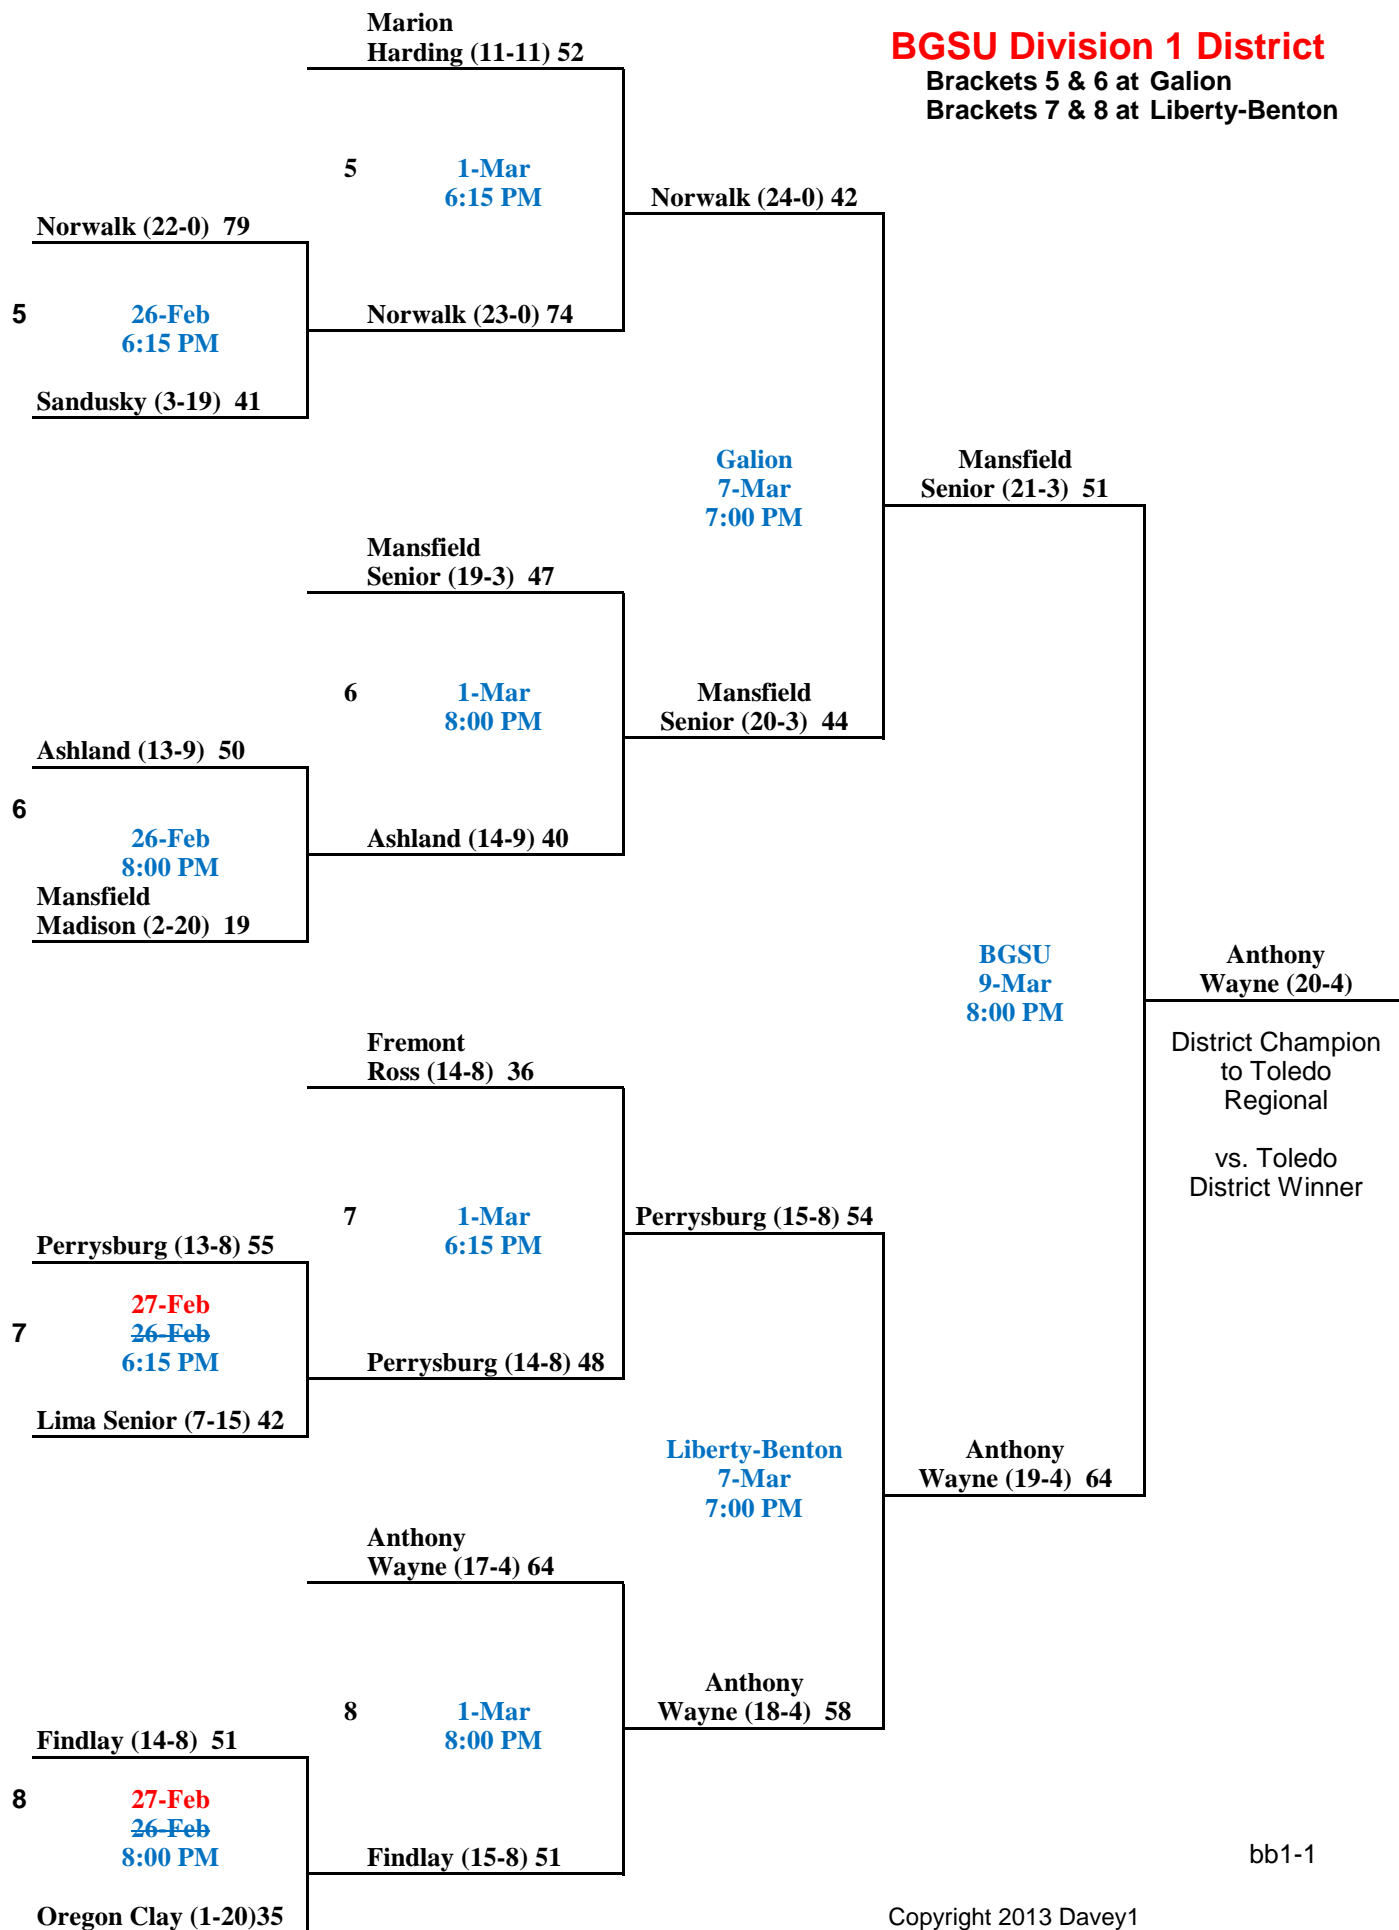

Sectional Semi-Finals

Sectional Finals

District Semi-Finals

District Finals

**BGSU Division 1 District**  
Brackets 5 & 6 at Galion  
Brackets 7 & 8 at Liberty-Benton

Sectional Semi-Finals

Sectional Finals

District Semi-Finals

District Finals

2013

**Toledo Division 1 District**

Brackets 1 & 2 at Toledo Cent. Cath.  
Brackets 3 & 4 at Toledo Whitmer

2013

**Napoleon Division 3 Dist.**  
 Brackets 1 & 2 at Defiance  
 Brackets 3 & 4 at Otsego

2013

Sectional Semi-Finals

Sectional Finals

District Semi-Finals

District Finals

**Willard Division 3 Dist.**  
 Brackets 9 & 10 at Lexington  
 Brackets 11 & 12 at Sandusky

Sectional Semi-Finals

Sectional Finals

## 2013 Trail Trash Calendar

Monday	Tuesday	Wednesday	Thursday	Friday	Saturday
<b>February</b>	<b>26</b>	<b>27</b>	<b>28</b>	<b>1</b>	<b>2</b>
	Sectionals Div I, II, III & IV: 6:15 & 8:15	Sectionals Div II, III & IV 6:15 & 8:15		Sectional Finals at all Sites in all Divisions 6:15 & 8:15	
<b>4</b>	<b>5</b>	<b>6</b>	<b>7</b>	<b>8</b>	<b>9</b>
	Division IV District at All Sites	Division II District at BGSU and ONU	Division I District at Galion, Liberty Benton & UT Division III District at Napoleon, Lima & Willard	Division IV Finals at all Sites 7:00	Division I Finals at BGSU & UT, Division II at BGSU, and ONU  Division III at Lima, Napoleon, Willard
<b>11</b>	<b>12</b>	<b>13</b>	<b>14</b>	<b>15</b>	<b>16</b>
	Division IV Regional at BGSU 6:15 & 8:00	Division I Regional at Toledo 7:00 Division I Regional at Akron 7:00 Division III Regional at BGSU 6:15 & 8:00	Division II Regional at BGSU 6:15, 8:00	Division IV Finals at BGSU 7:30	Division I Finals at Toledo 3:00 Division II Finals at BGSU 3:00 Division III Finals at BGSU 7:30
<b>18</b>	<b>19</b>	<b>20</b>	<b>21</b>	<b>22</b>	<b>23</b>
			<b>STATE</b>	<b>TOURNAMENT</b>	<b>COLUMBUS</b>