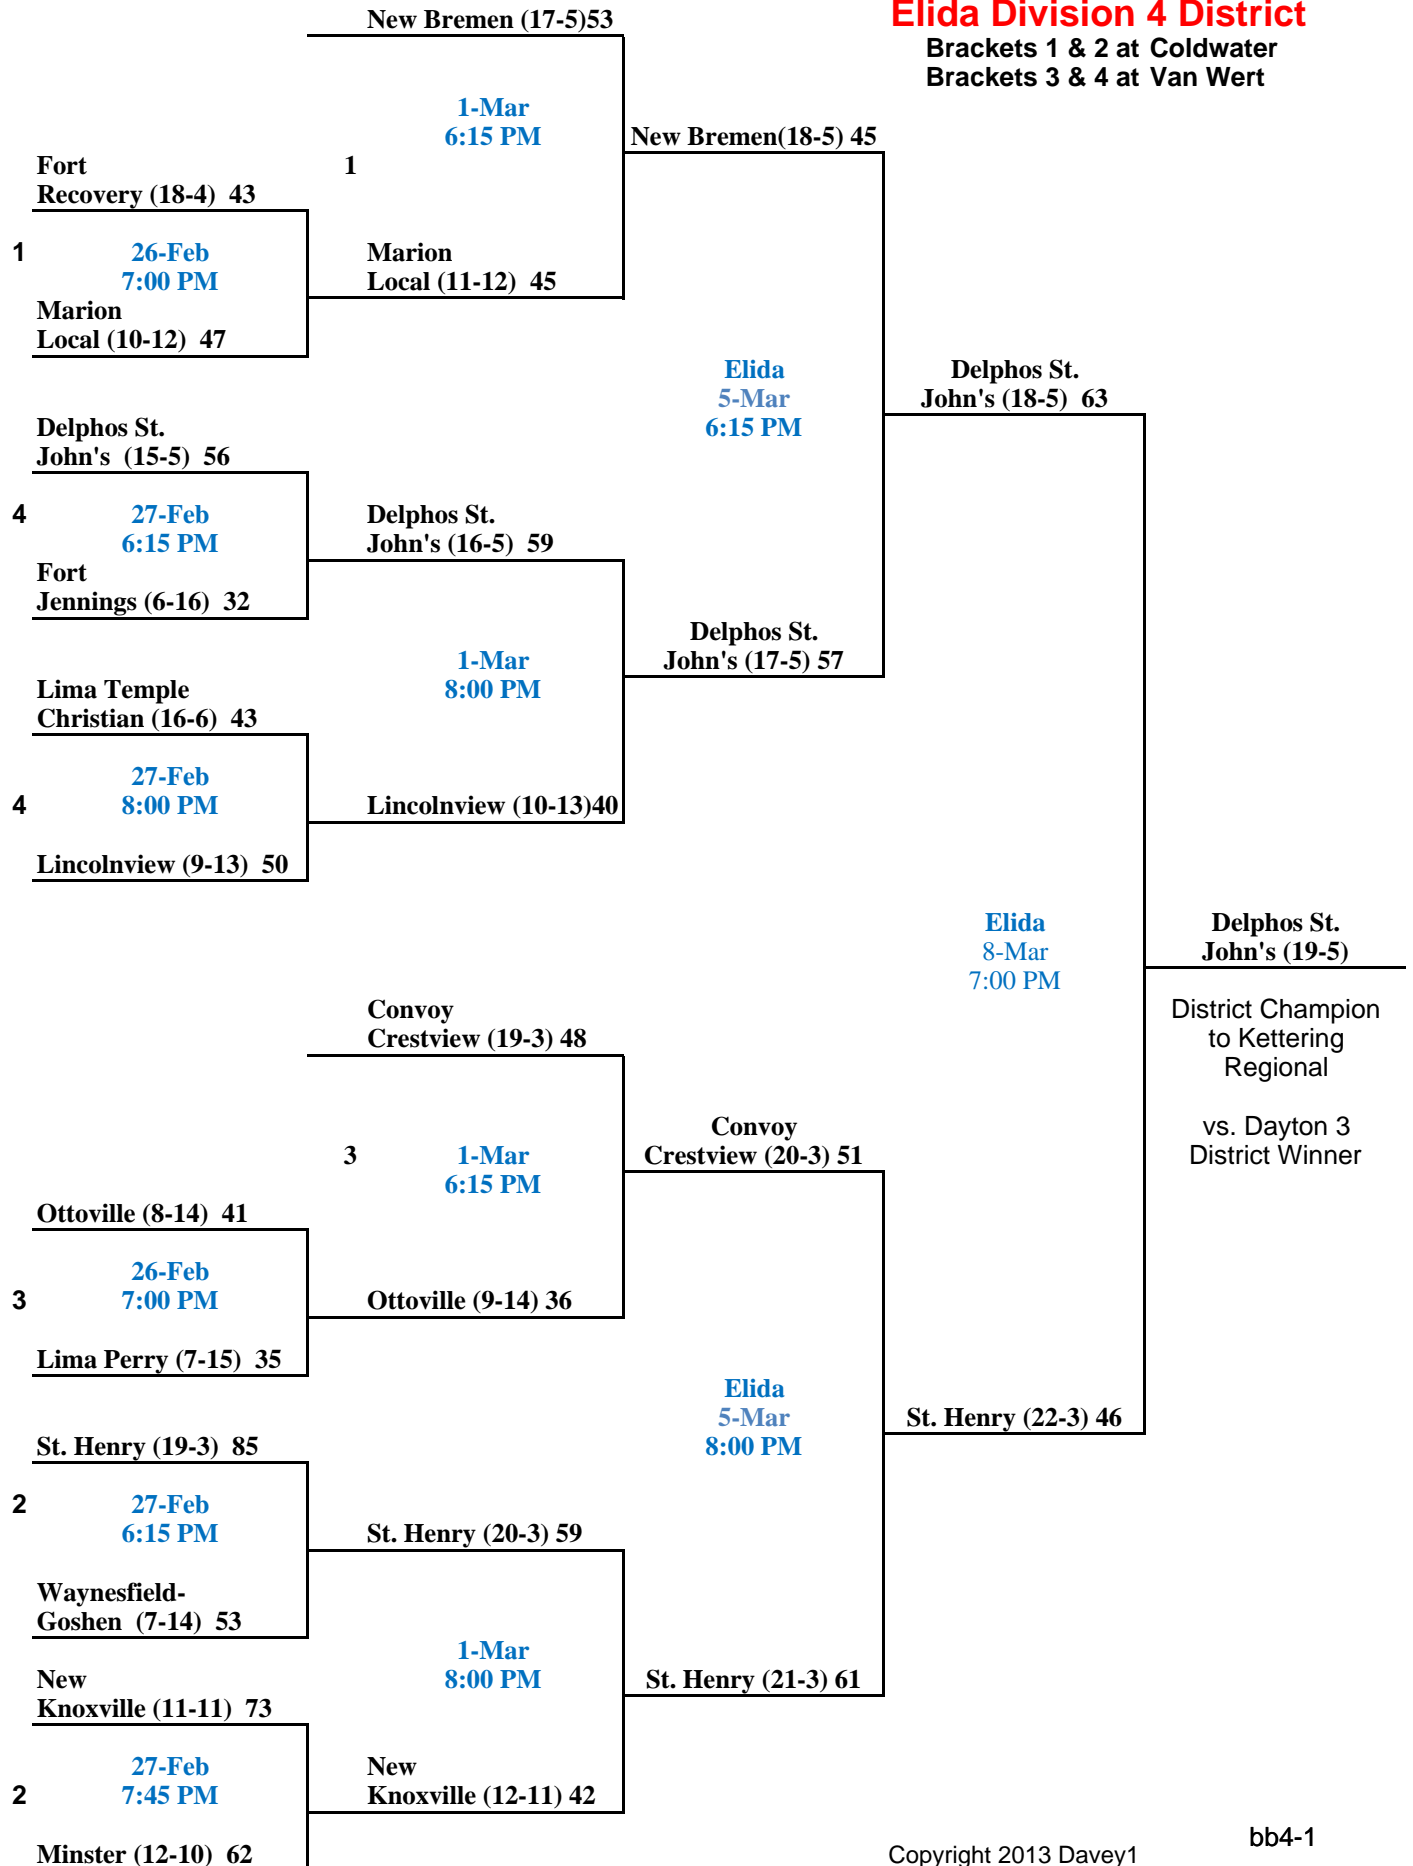

Sectional Semi-Finals

Sectional Finals

District Semi-Finals

District Finals

2013

Elida Division 4 District

Brackets 1 & 2 at Coldwater
Brackets 3 & 4 at Van Wert