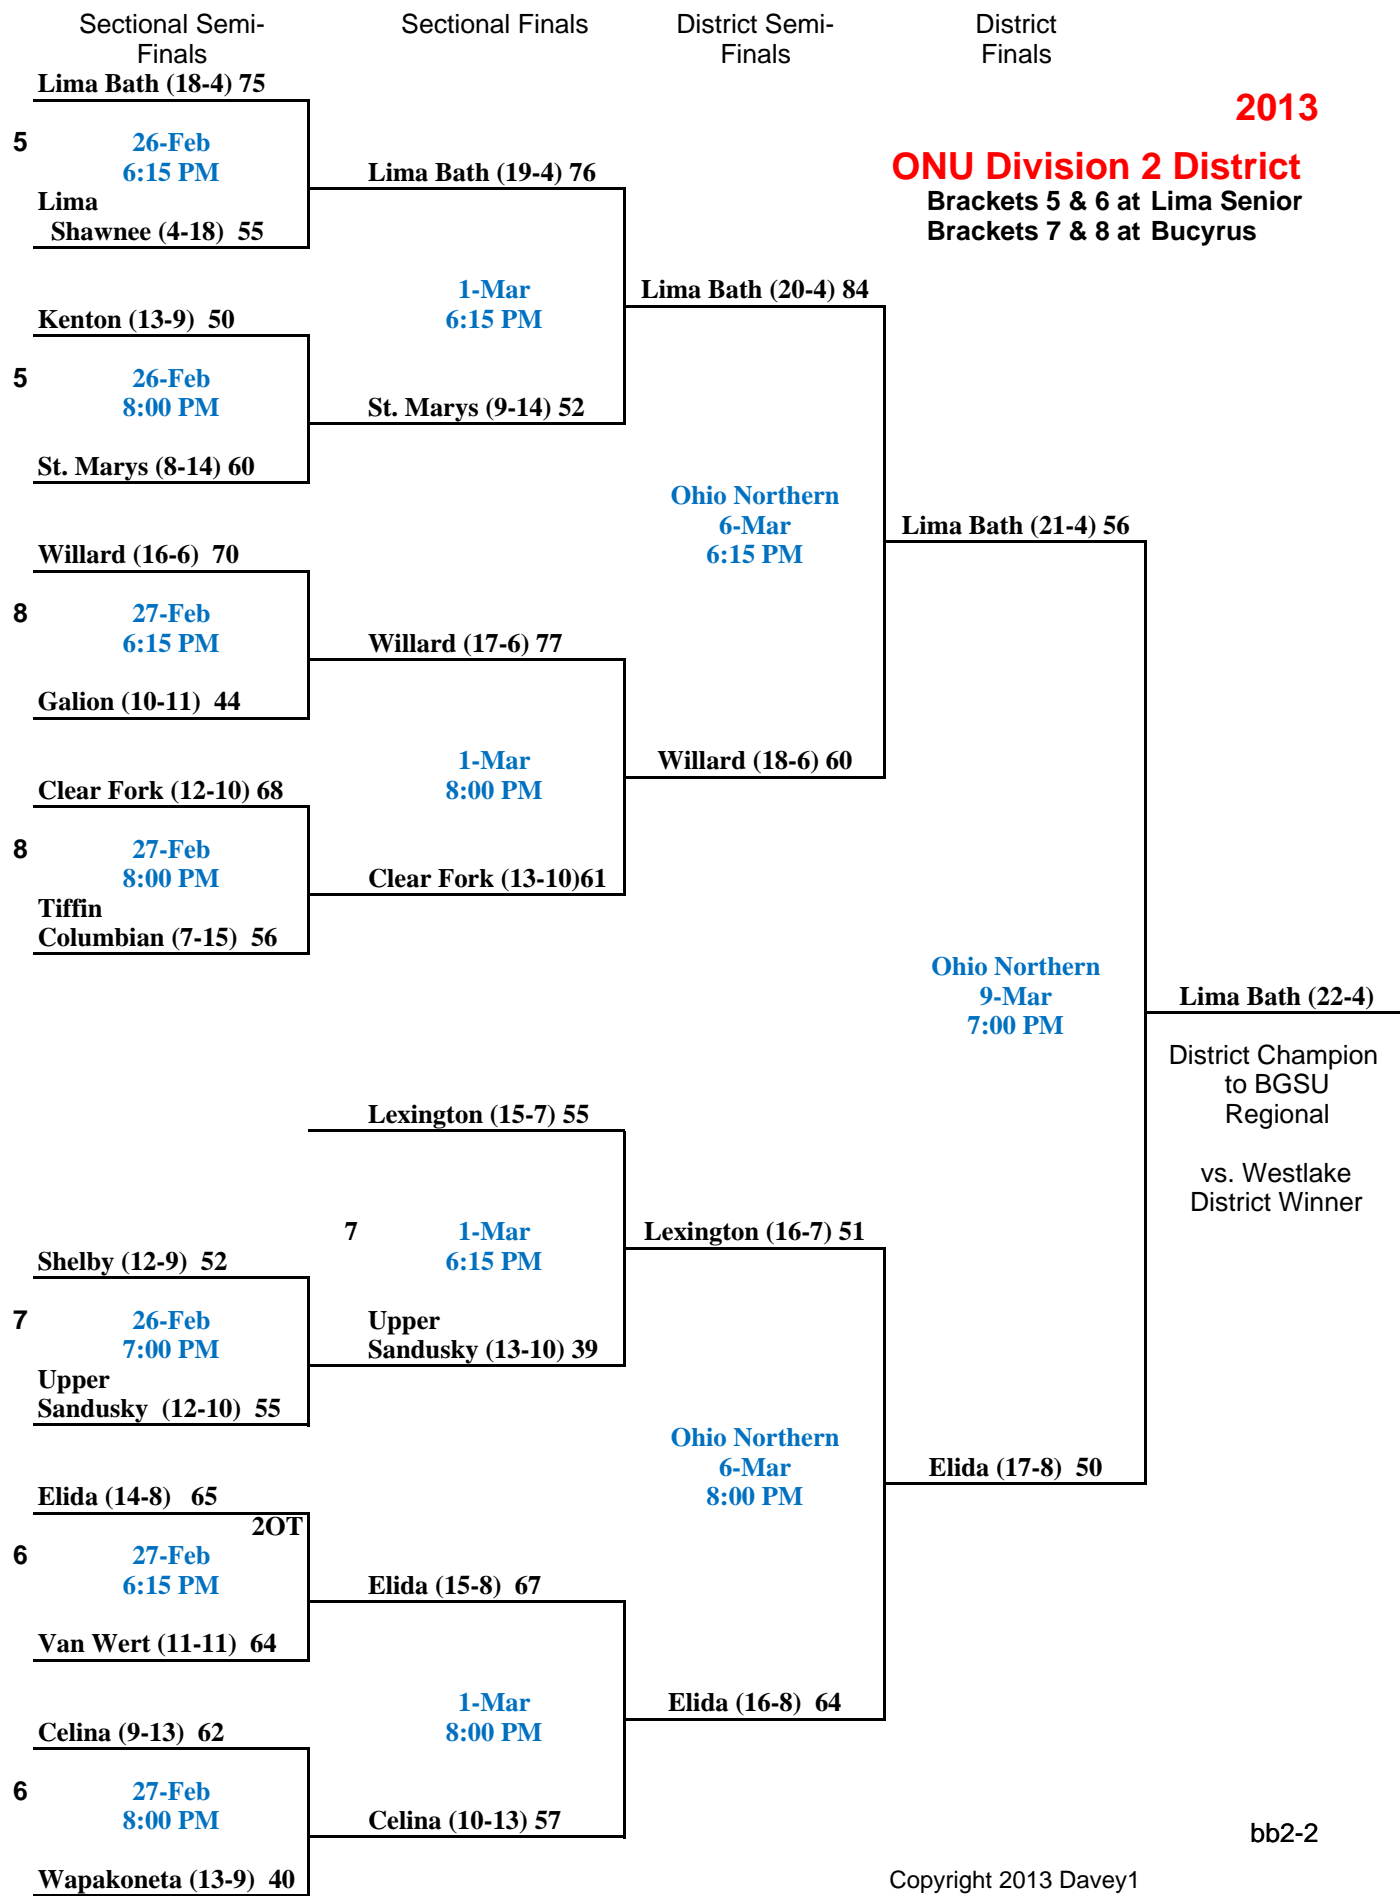

Sectional Semi-Finals

Sectional Finals

District Semi-Finals

District Finals

**BGSU Division 1 District**  
Brackets 5 & 6 at Galion  
Brackets 7 & 8 at Liberty-Benton

Sectional Semi-Finals

Sectional Finals

District Semi-Finals

District Finals

2013

**Toledo Division 1 District**

Brackets 1 & 2 at Toledo Cent. Cath.  
Brackets 3 & 4 at Toledo Whitmer

2013

**Napoleon Division 3 Dist.**  
 Brackets 1 & 2 at Defiance  
 Brackets 3 & 4 at Otsego

2013

Sectional Semi-Finals

Sectional Finals

District Semi-Finals

District Finals

**Willard Division 3 Dist.**  
 Brackets 9 & 10 at Lexington  
 Brackets 11 & 12 at Sandusky

Sectional Semi-Finals

Sectional Finals