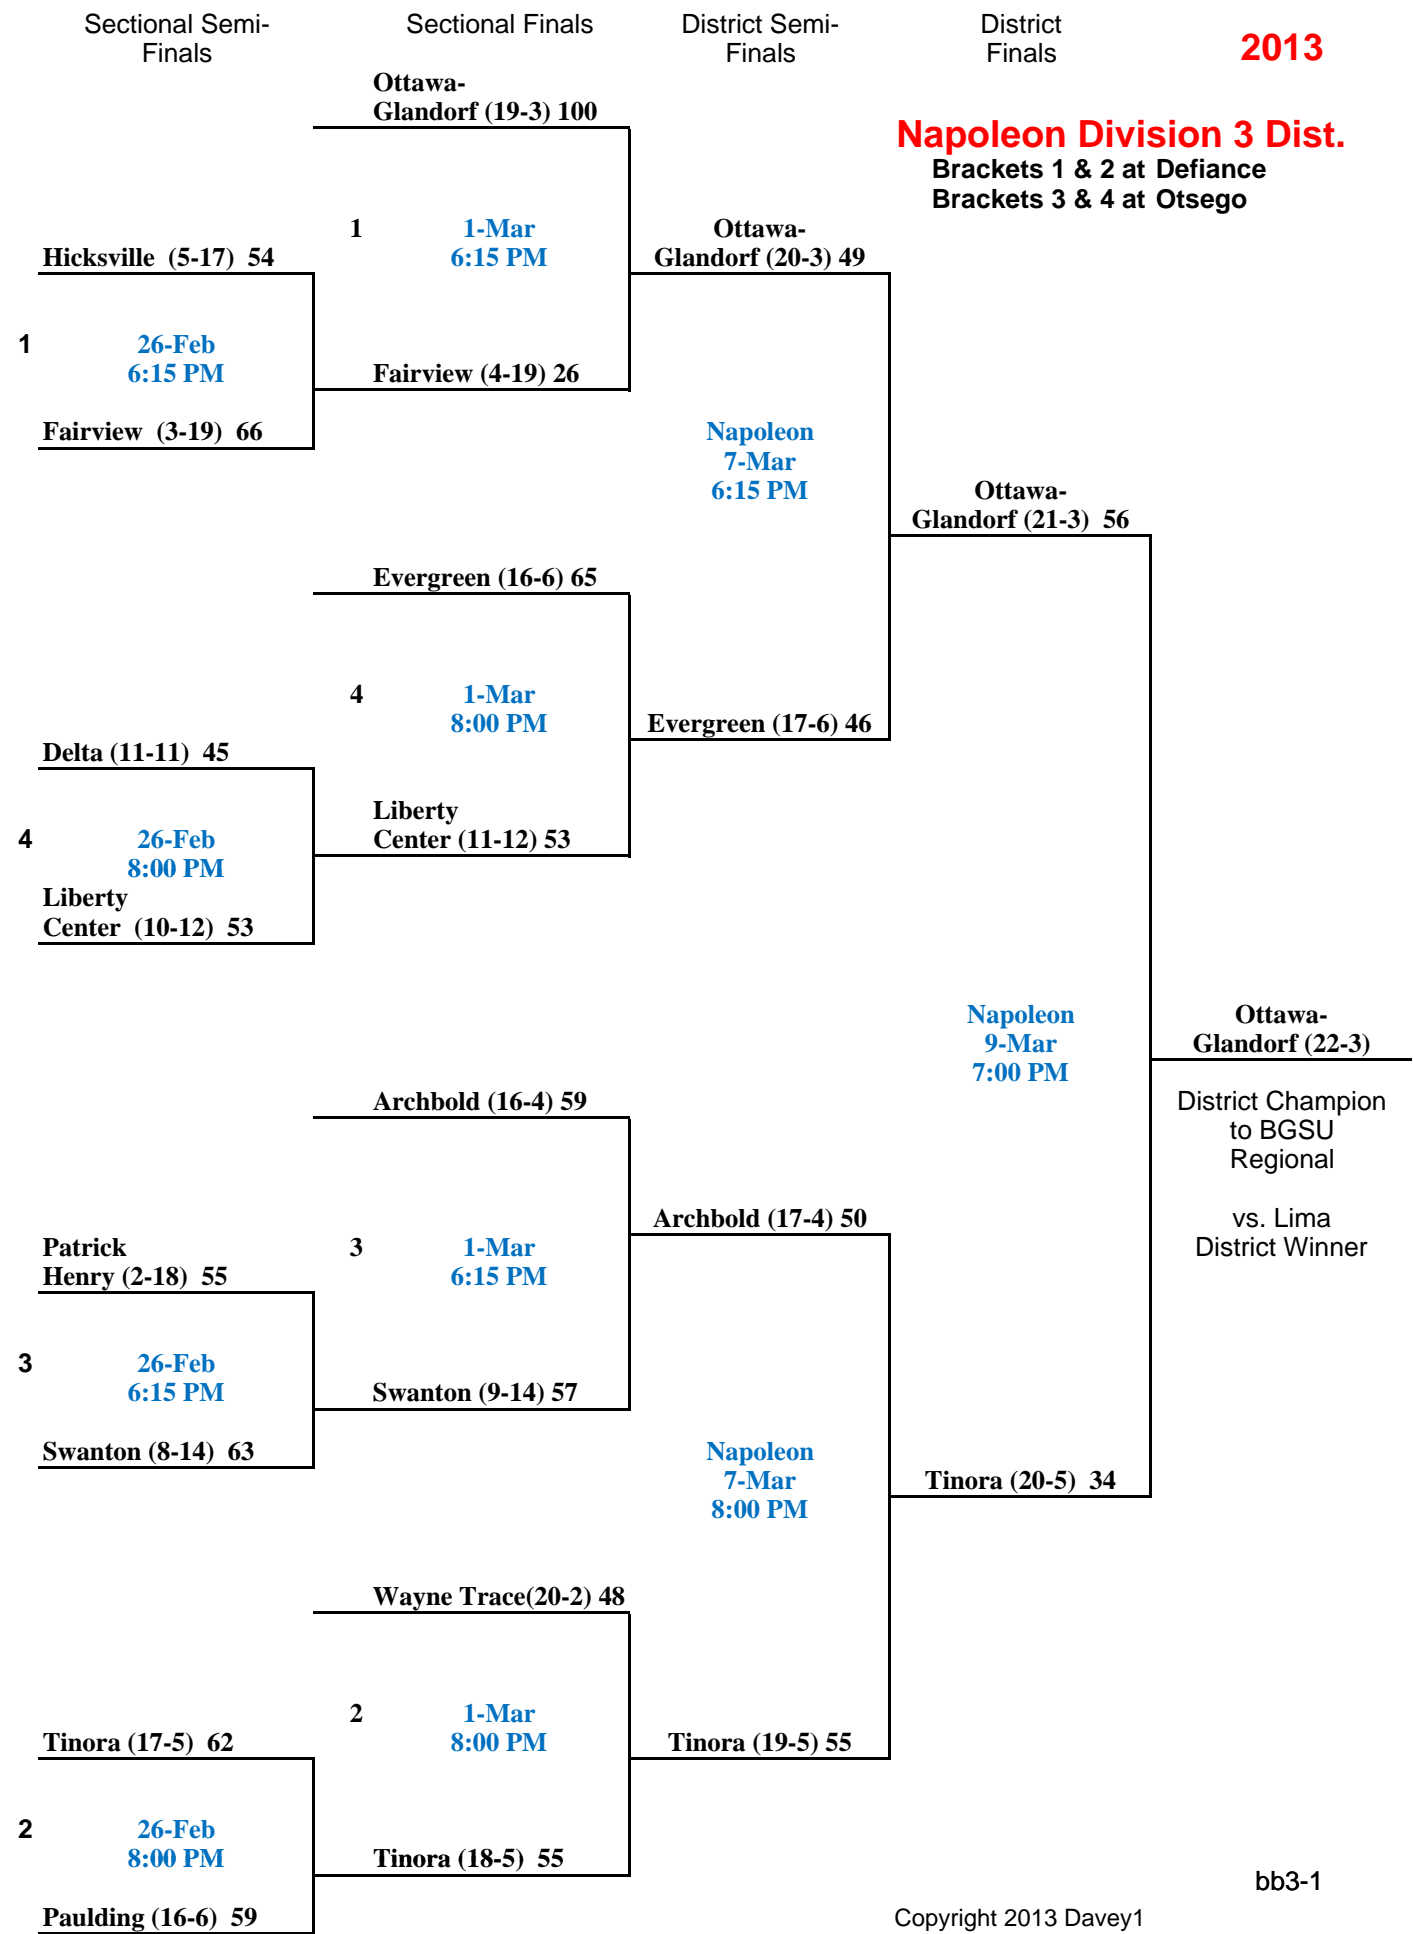

2013

Napoleon Division 3 Dist.
Brackets 1 & 2 at Defiance
Brackets 3 & 4 at Otsego