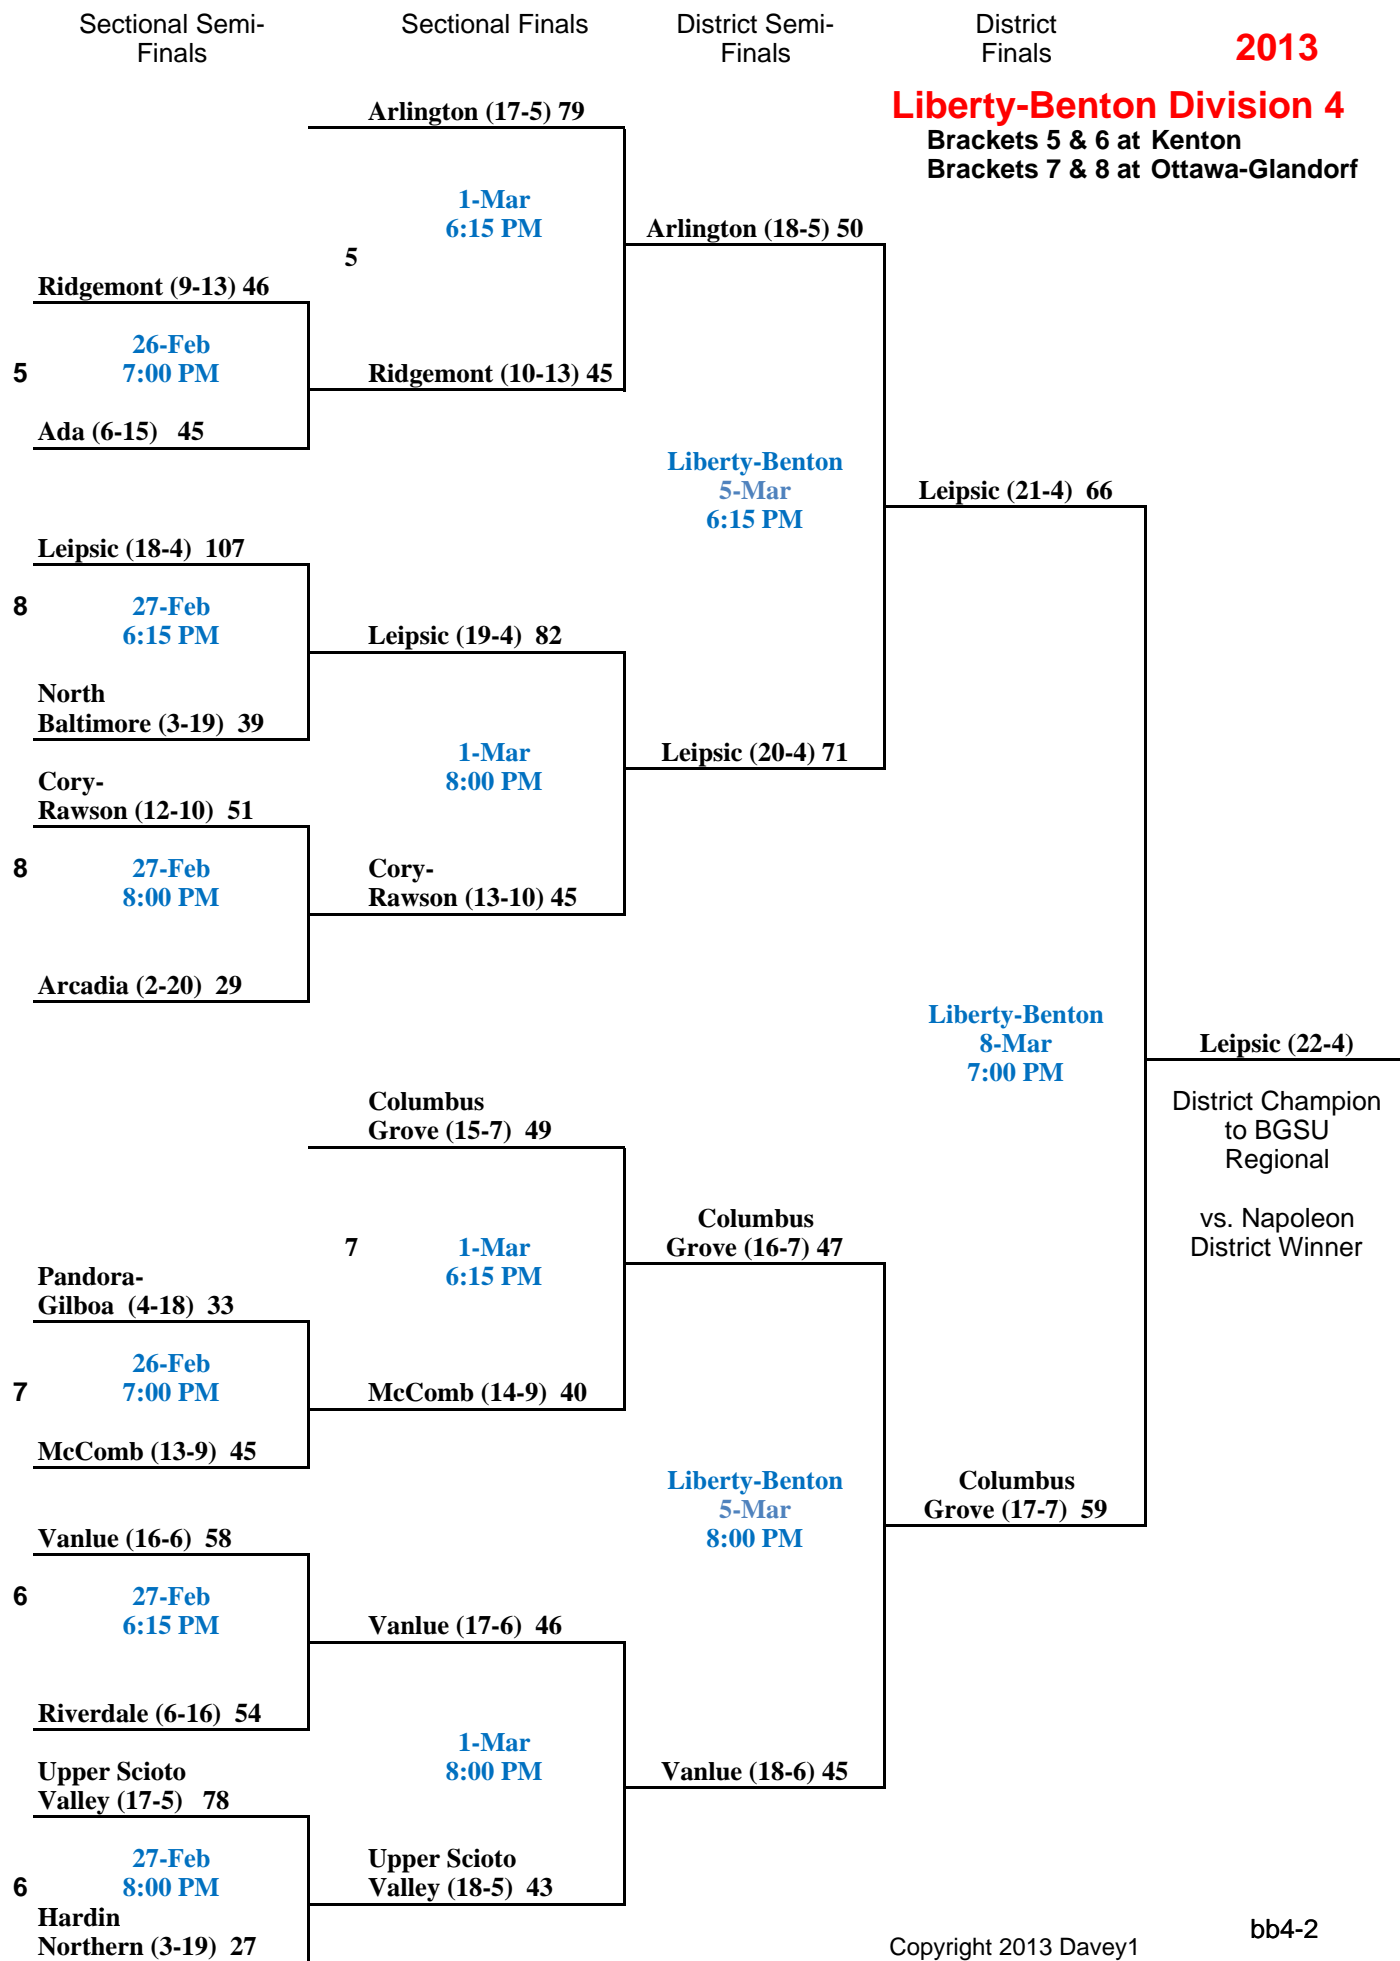

Sectional Semi-Finals

Sectional Finals

District Semi-Finals

District Finals

**BGSU Division 1 District**  
Brackets 5 & 6 at Galion  
Brackets 7 & 8 at Liberty-Benton

Sectional Semi-Finals

Sectional Finals

District Semi-Finals

District Semi-Finals

District Finals

2013

**Elida Division 4 District**

Brackets 1 & 2 at Coldwater  
Brackets 3 & 4 at Van Wert

2013

**Liberty-Benton Division 4**  
 Brackets 5 & 6 at Kenton  
 Brackets 7 & 8 at Ottawa-Glandorf

2013

**Napoleon Division 4 Dist.**

Brackets 9 & 10 at Bryan  
Brackets 11 & 12 at Paulding

2013

**Willard Division 4 District**

Brackets 13 & 14 at Ontario  
Brackets 15 & 16 at Norwalk

**Lakota Div. 4 District**  
 Brackets 17 & 18 at Fostoria  
 Brackets 19 & 20 at Eastwood