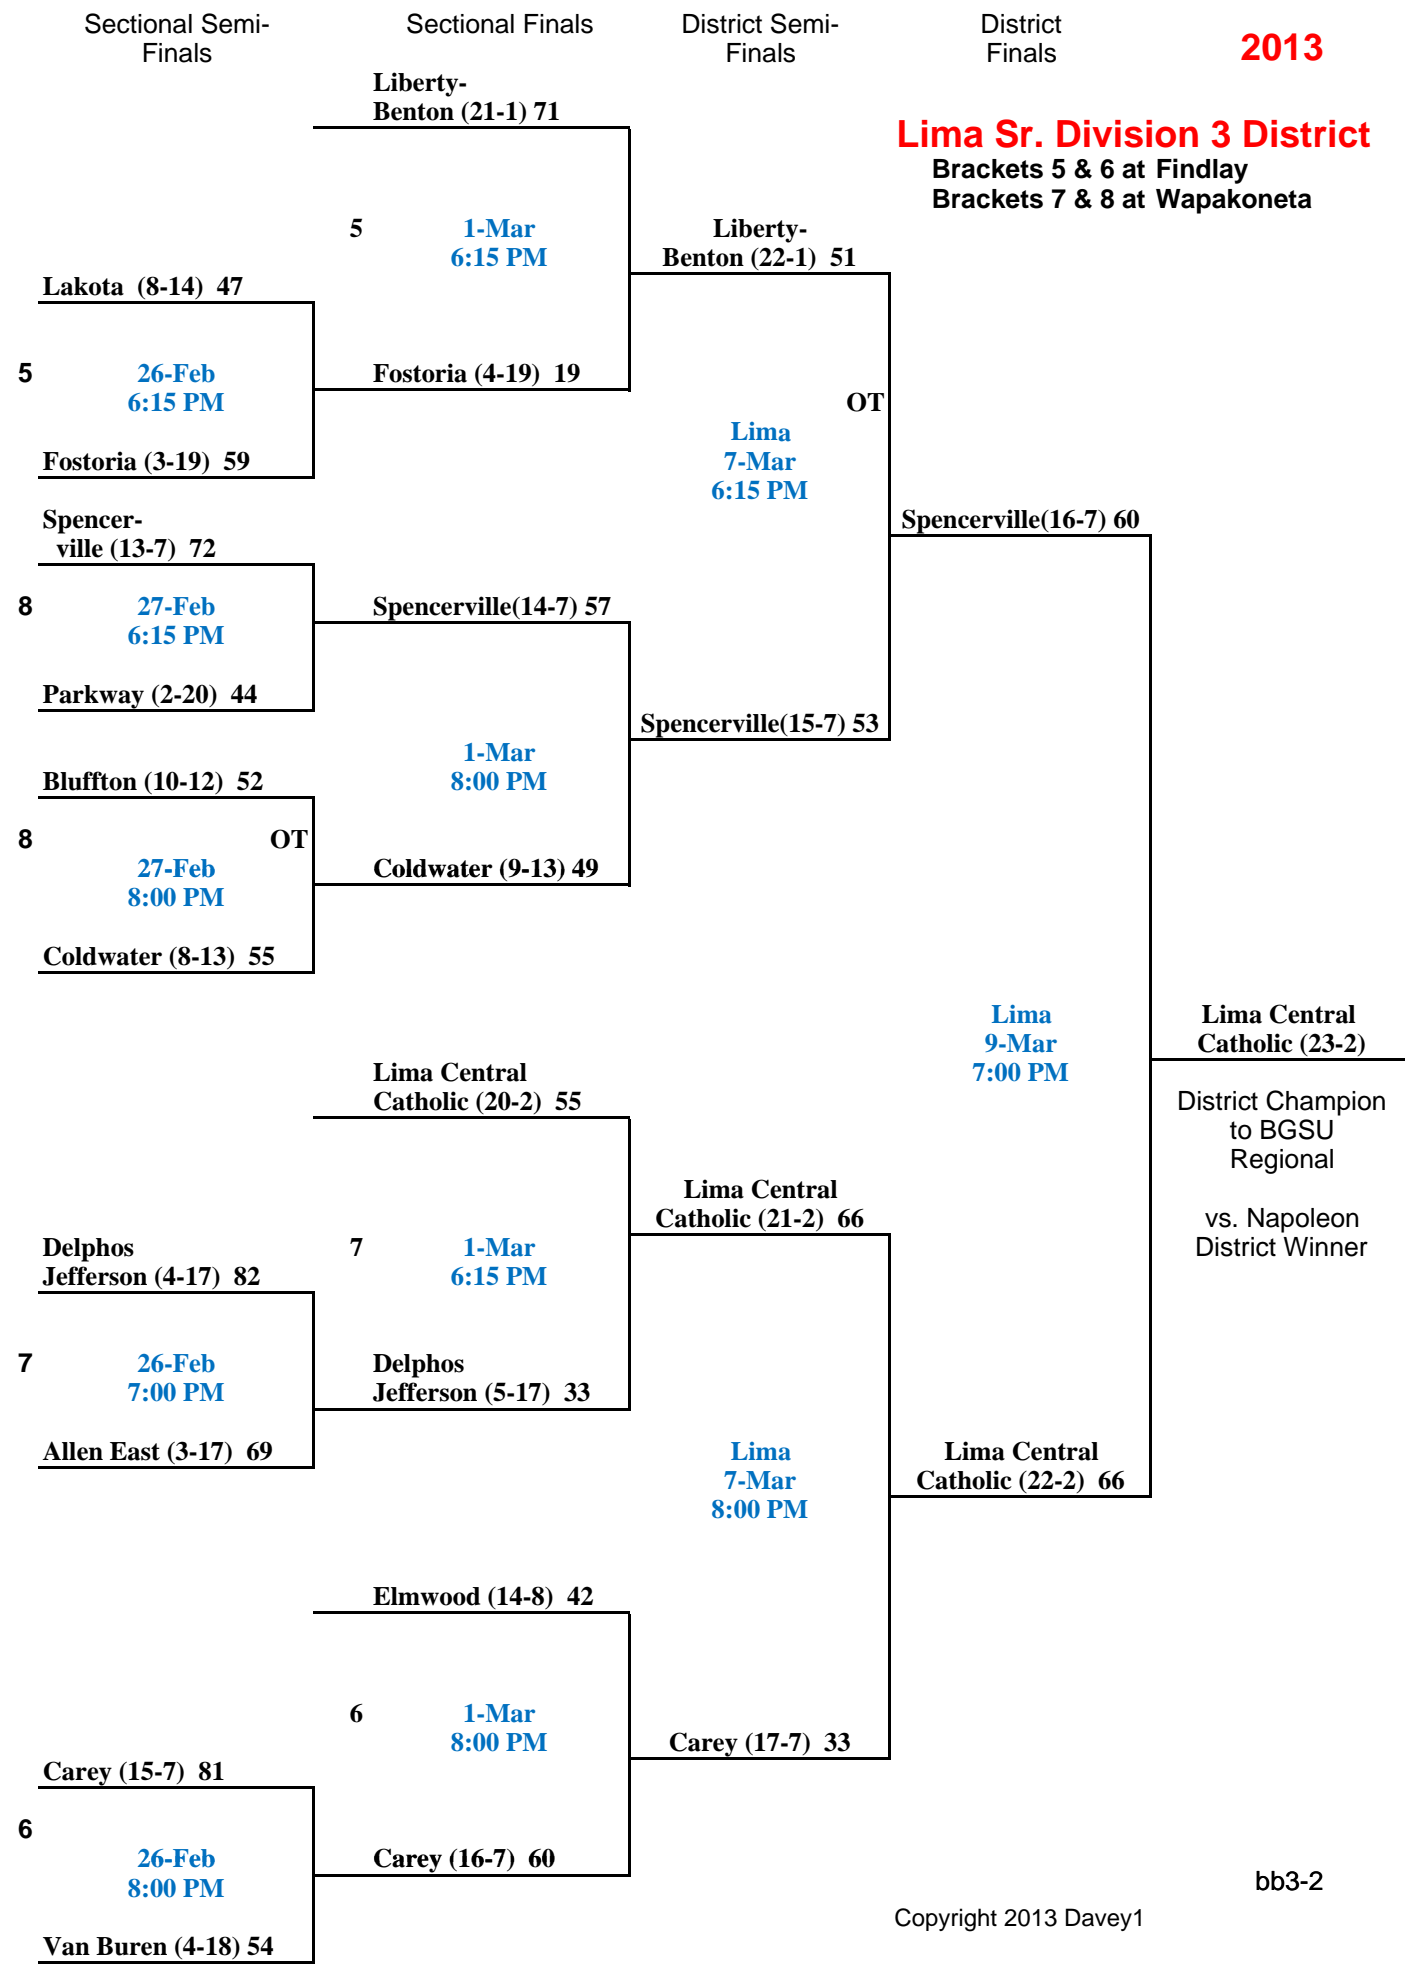

Sectional Semi-Finals

Sectional Finals

District Semi-Finals

District Finals

**BGSU Division 1 District**  
Brackets 5 & 6 at Galion  
Brackets 7 & 8 at Liberty-Benton

Sectional Semi-Finals

Sectional Finals

District Semi-Finals

2013

Sectional Semi-Finals

Sectional Finals

District Semi-Finals

District Finals

**Willard Division 3 Dist.**  
 Brackets 9 & 10 at Lexington  
 Brackets 11 & 12 at Sandusky

Sectional Semi-Finals

Sectional Finals