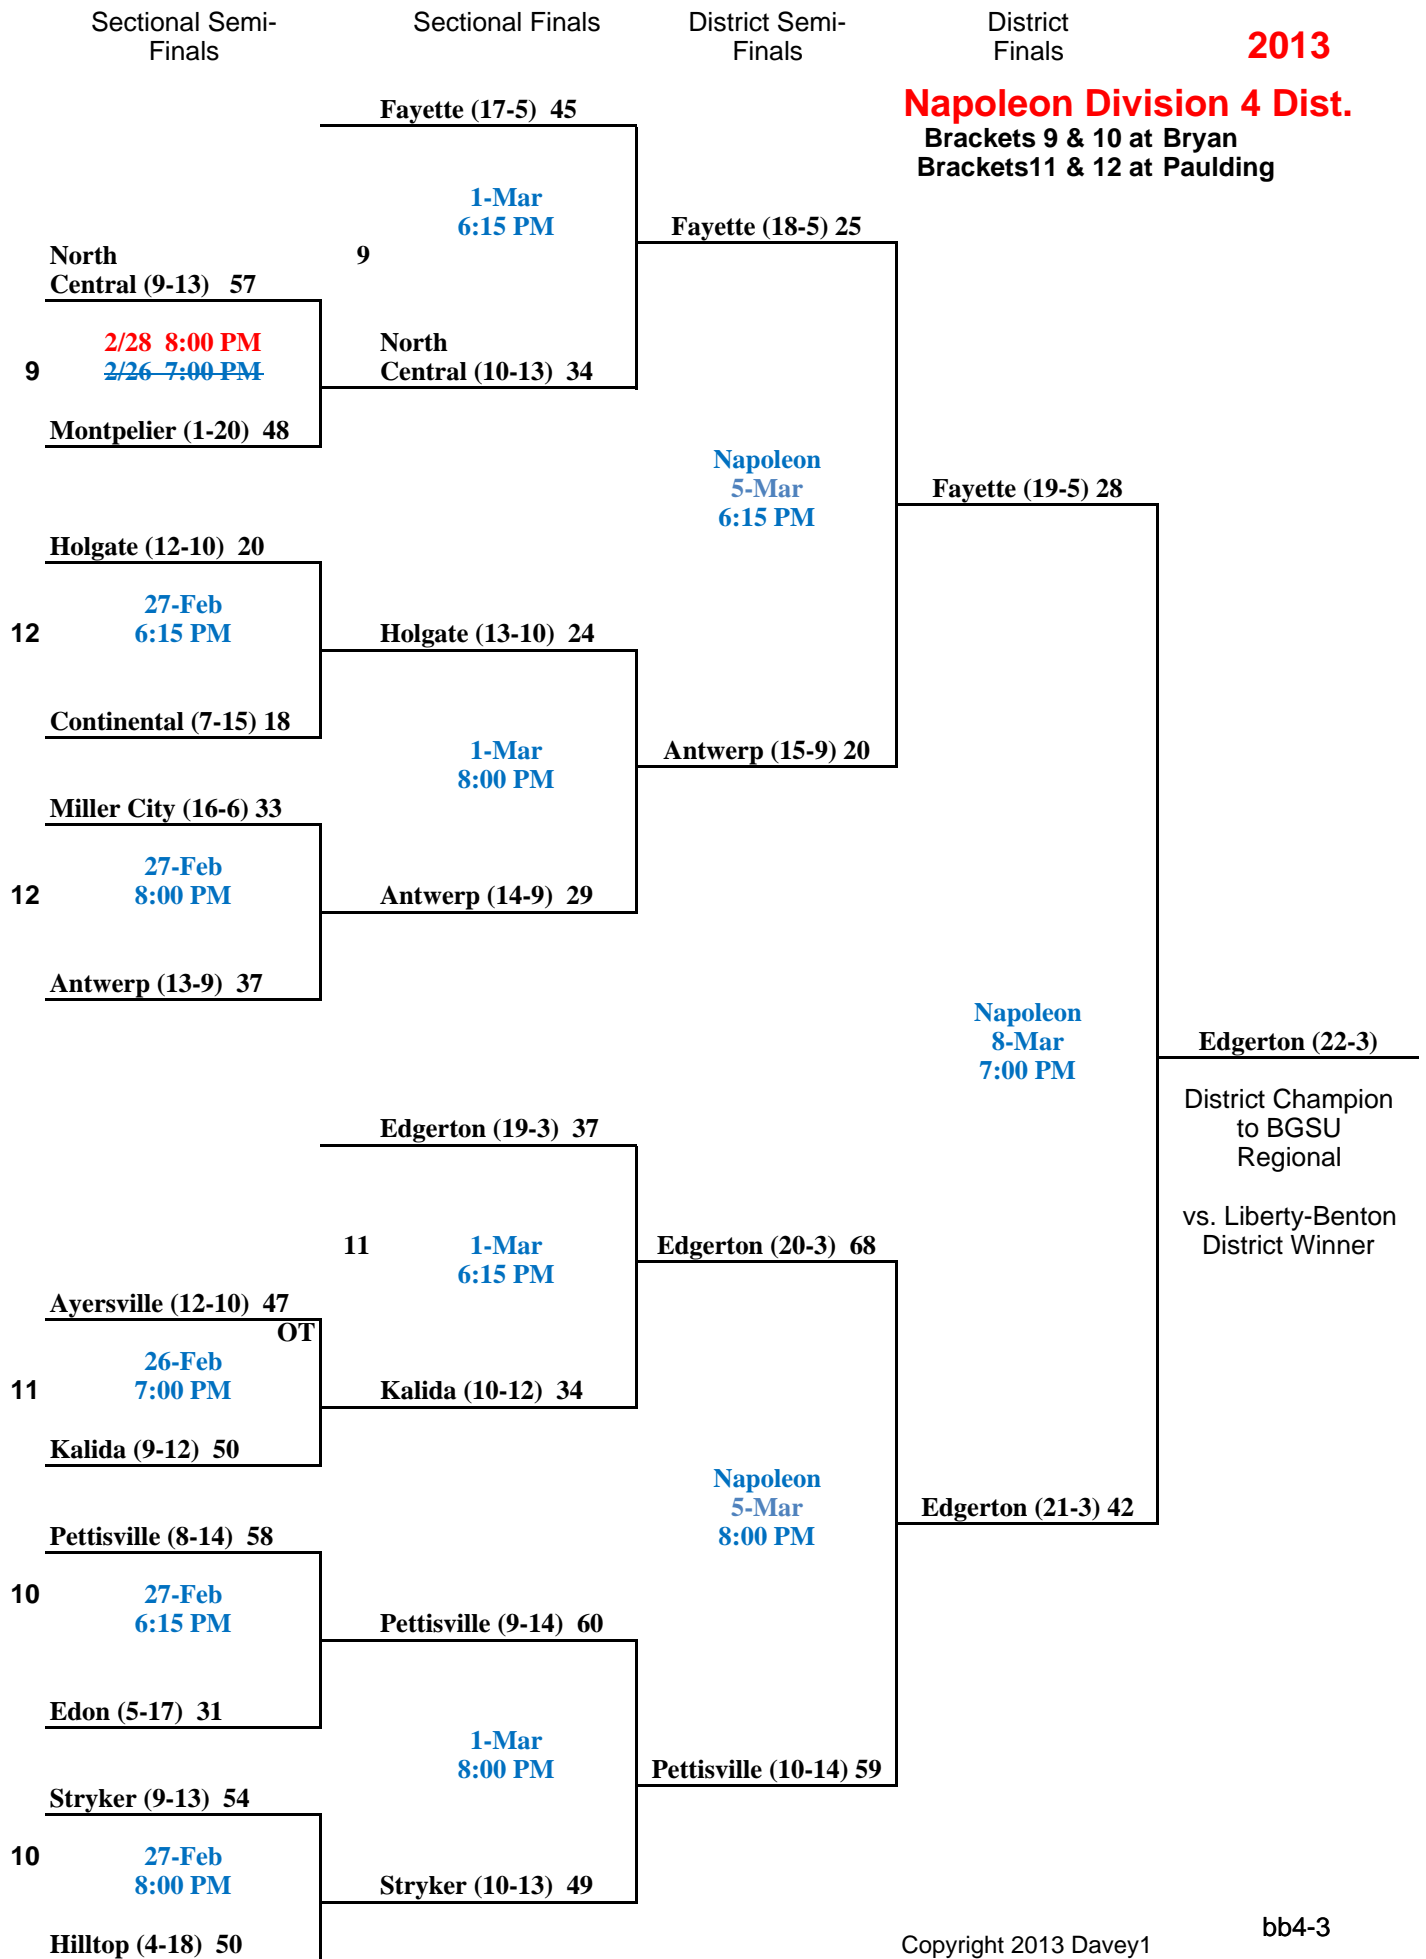

Sectional Semi-Finals

Sectional Finals

District Semi-Finals

District Finals

**BGSU Division 1 District**  
Brackets 5 & 6 at Galion  
Brackets 7 & 8 at Liberty-Benton

Sectional Semi-Finals

Sectional Finals

District Semi-Finals

2013

Sectional Semi-Finals

Sectional Finals

District Semi-Finals

District Finals

**Willard Division 3 Dist.**  
 Brackets 9 & 10 at Lexington  
 Brackets 11 & 12 at Sandusky

Sectional Semi-Finals

Sectional Finals

District Semi-Finals

District Finals

2013

**Elida Division 4 District**

Brackets 1 & 2 at Coldwater  
Brackets 3 & 4 at Van Wert

2013

**Liberty-Benton Division 4**  
 Brackets 5 & 6 at Kenton  
 Brackets 7 & 8 at Ottawa-Glandorf

2013

**Napoleon Division 4 Dist.**

Brackets 9 & 10 at Bryan  
Brackets 11 & 12 at Paulding

2013

**Willard Division 4 District**

Brackets 13 & 14 at Ontario  
Brackets 15 & 16 at Norwalk

**Lakota Div. 4 District**  
 Brackets 17 & 18 at Fostoria  
 Brackets 19 & 20 at Eastwood