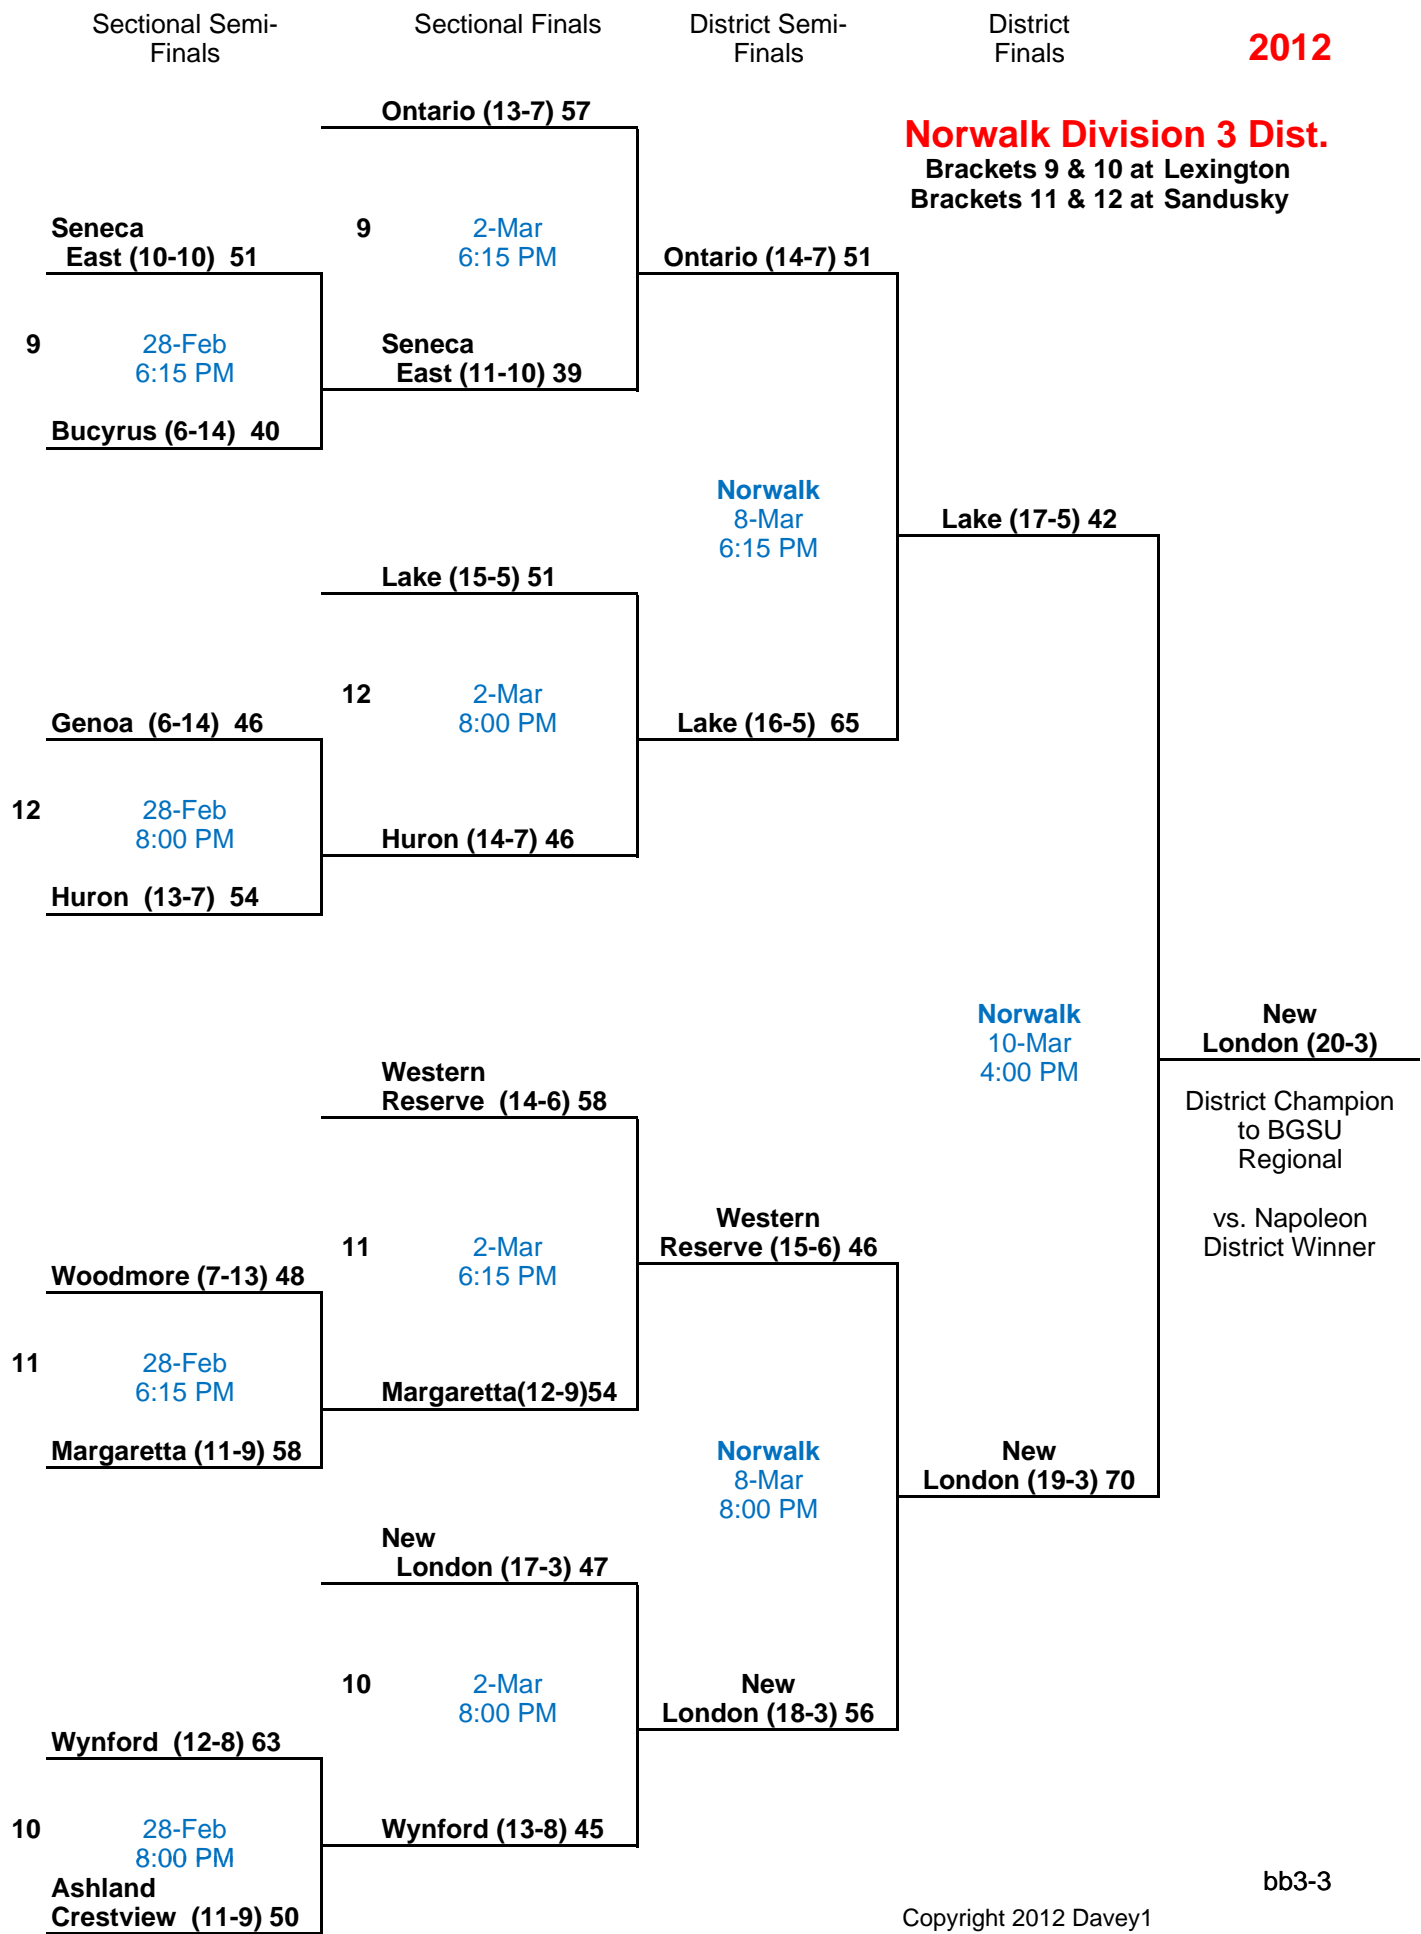

2012

Norwalk Division 3 Dist.
Brackets 9 & 10 at Lexington
Brackets 11 & 12 at Sandusky