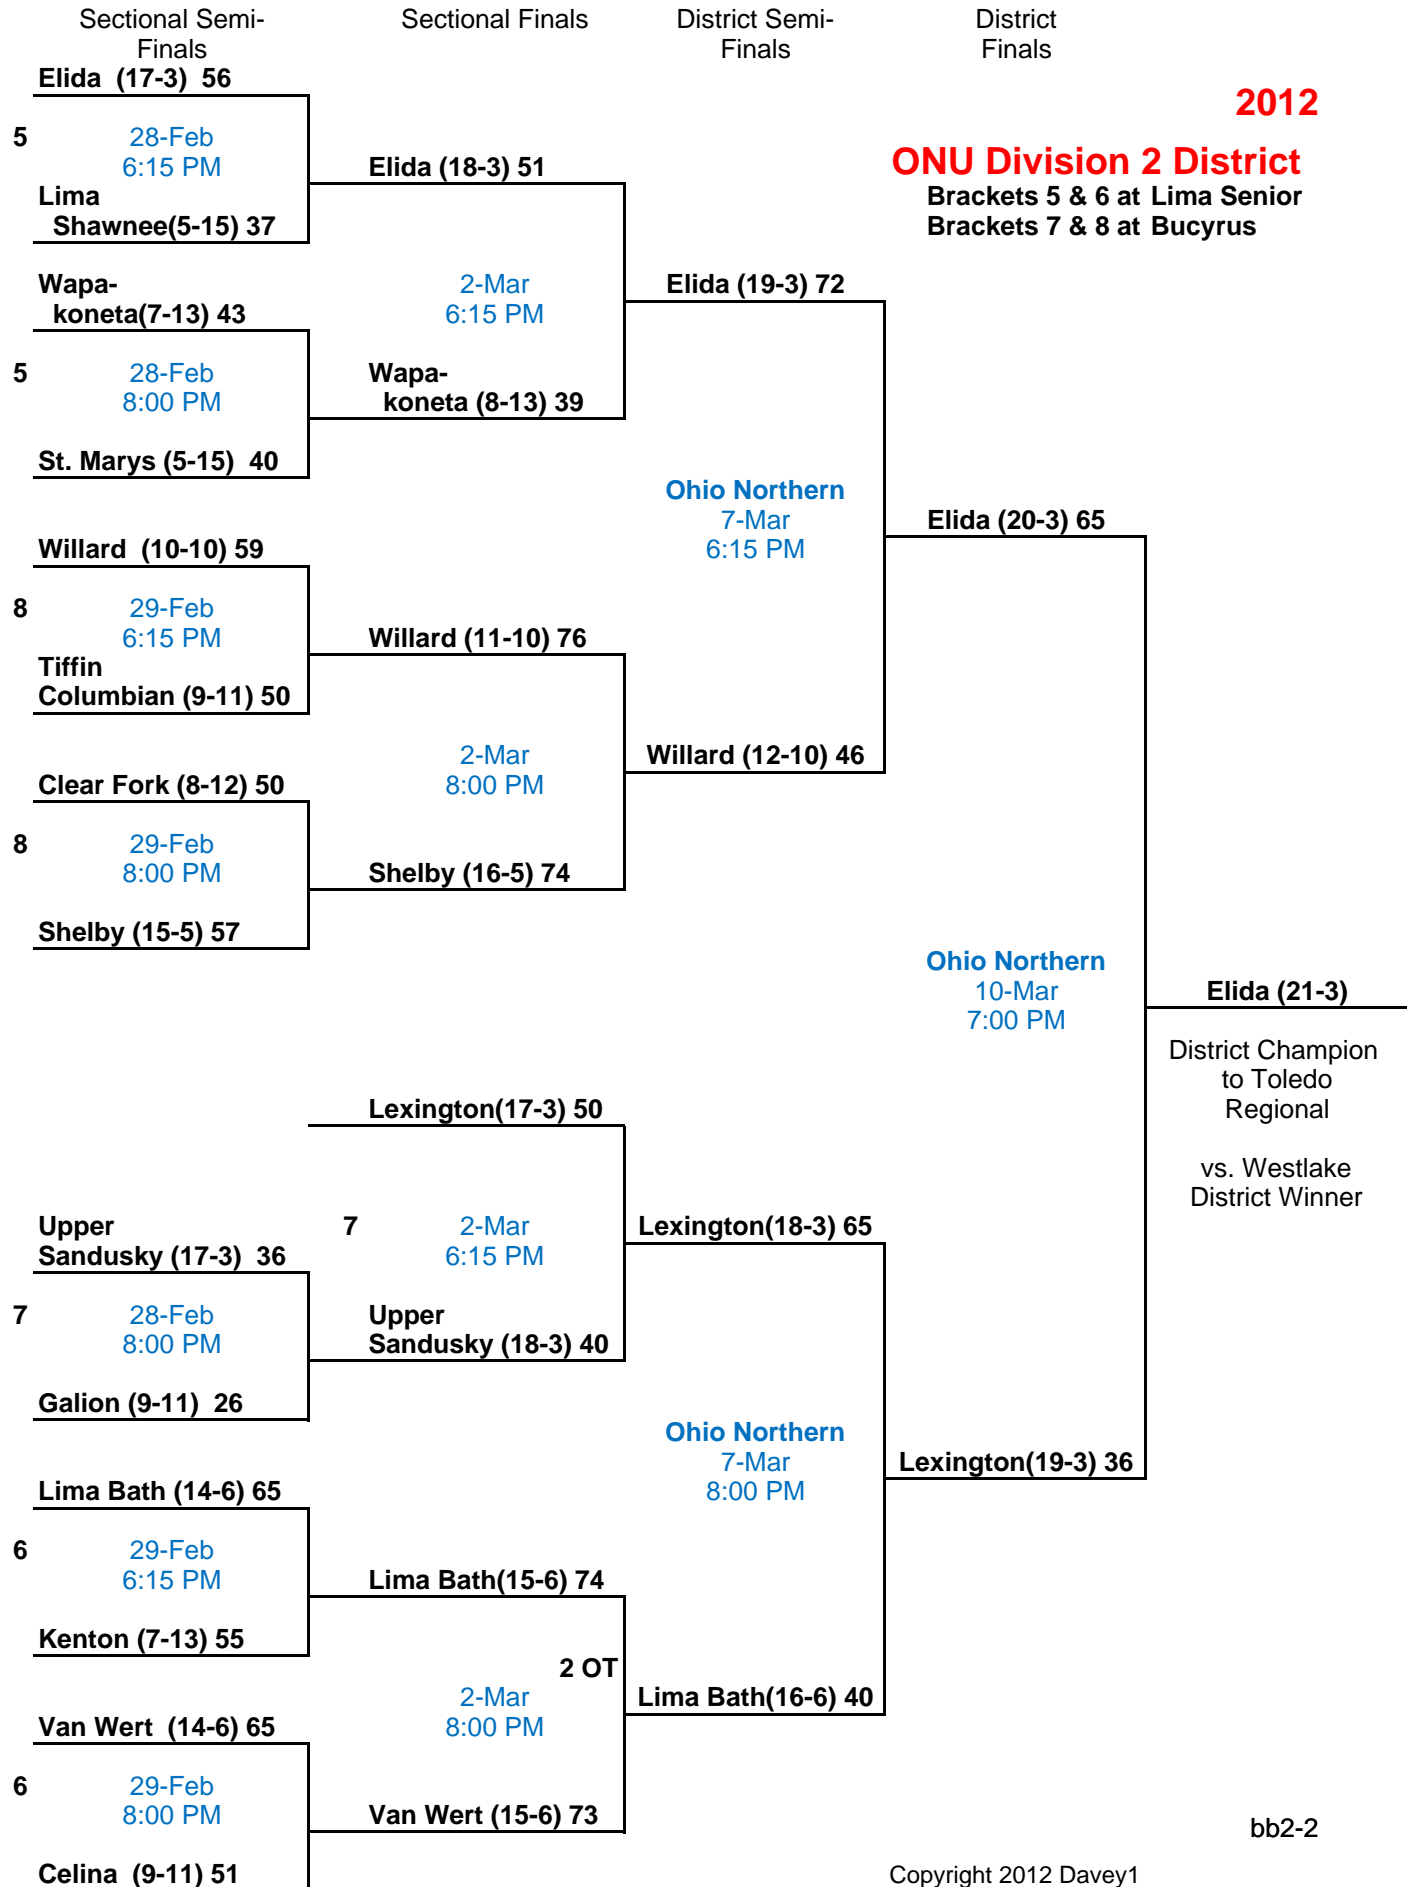

Sectional Semi-Finals

Sectional Finals

District Semi-Finals

District Finals

2012

BGSU Division 1 District

Brackets 5 & 6 at Willard
Brackets 7 & 8 at Liberty-Benton

Sectional Semi-Finals

Sectional Finals

District Semi-Finals

District Finals

Toledo Division 1 District
Brackets 1 & 2 at Toledo Cent. Cath.
Brackets 3 & 4 at Toledo Whitmer

2012

Napoleon Division 3 Dist.
 Brackets 1 & 2 at Defiance
 Brackets 3 & 4 at Anthony Wayne

2012

Napoleon Division 4 Dist.

Brackets 9 & 10 at Bryan
Brackets 11 & 12 at Paulding

2012

Willard Division 4 District

Brackets 13 & 14 at Ontario
Brackets 15 & 16 at Norwalk

Lakota Div. 4 District
 Brackets 17 & 18 at Fostoria
 Brackets 19 & 20 at Eastwood