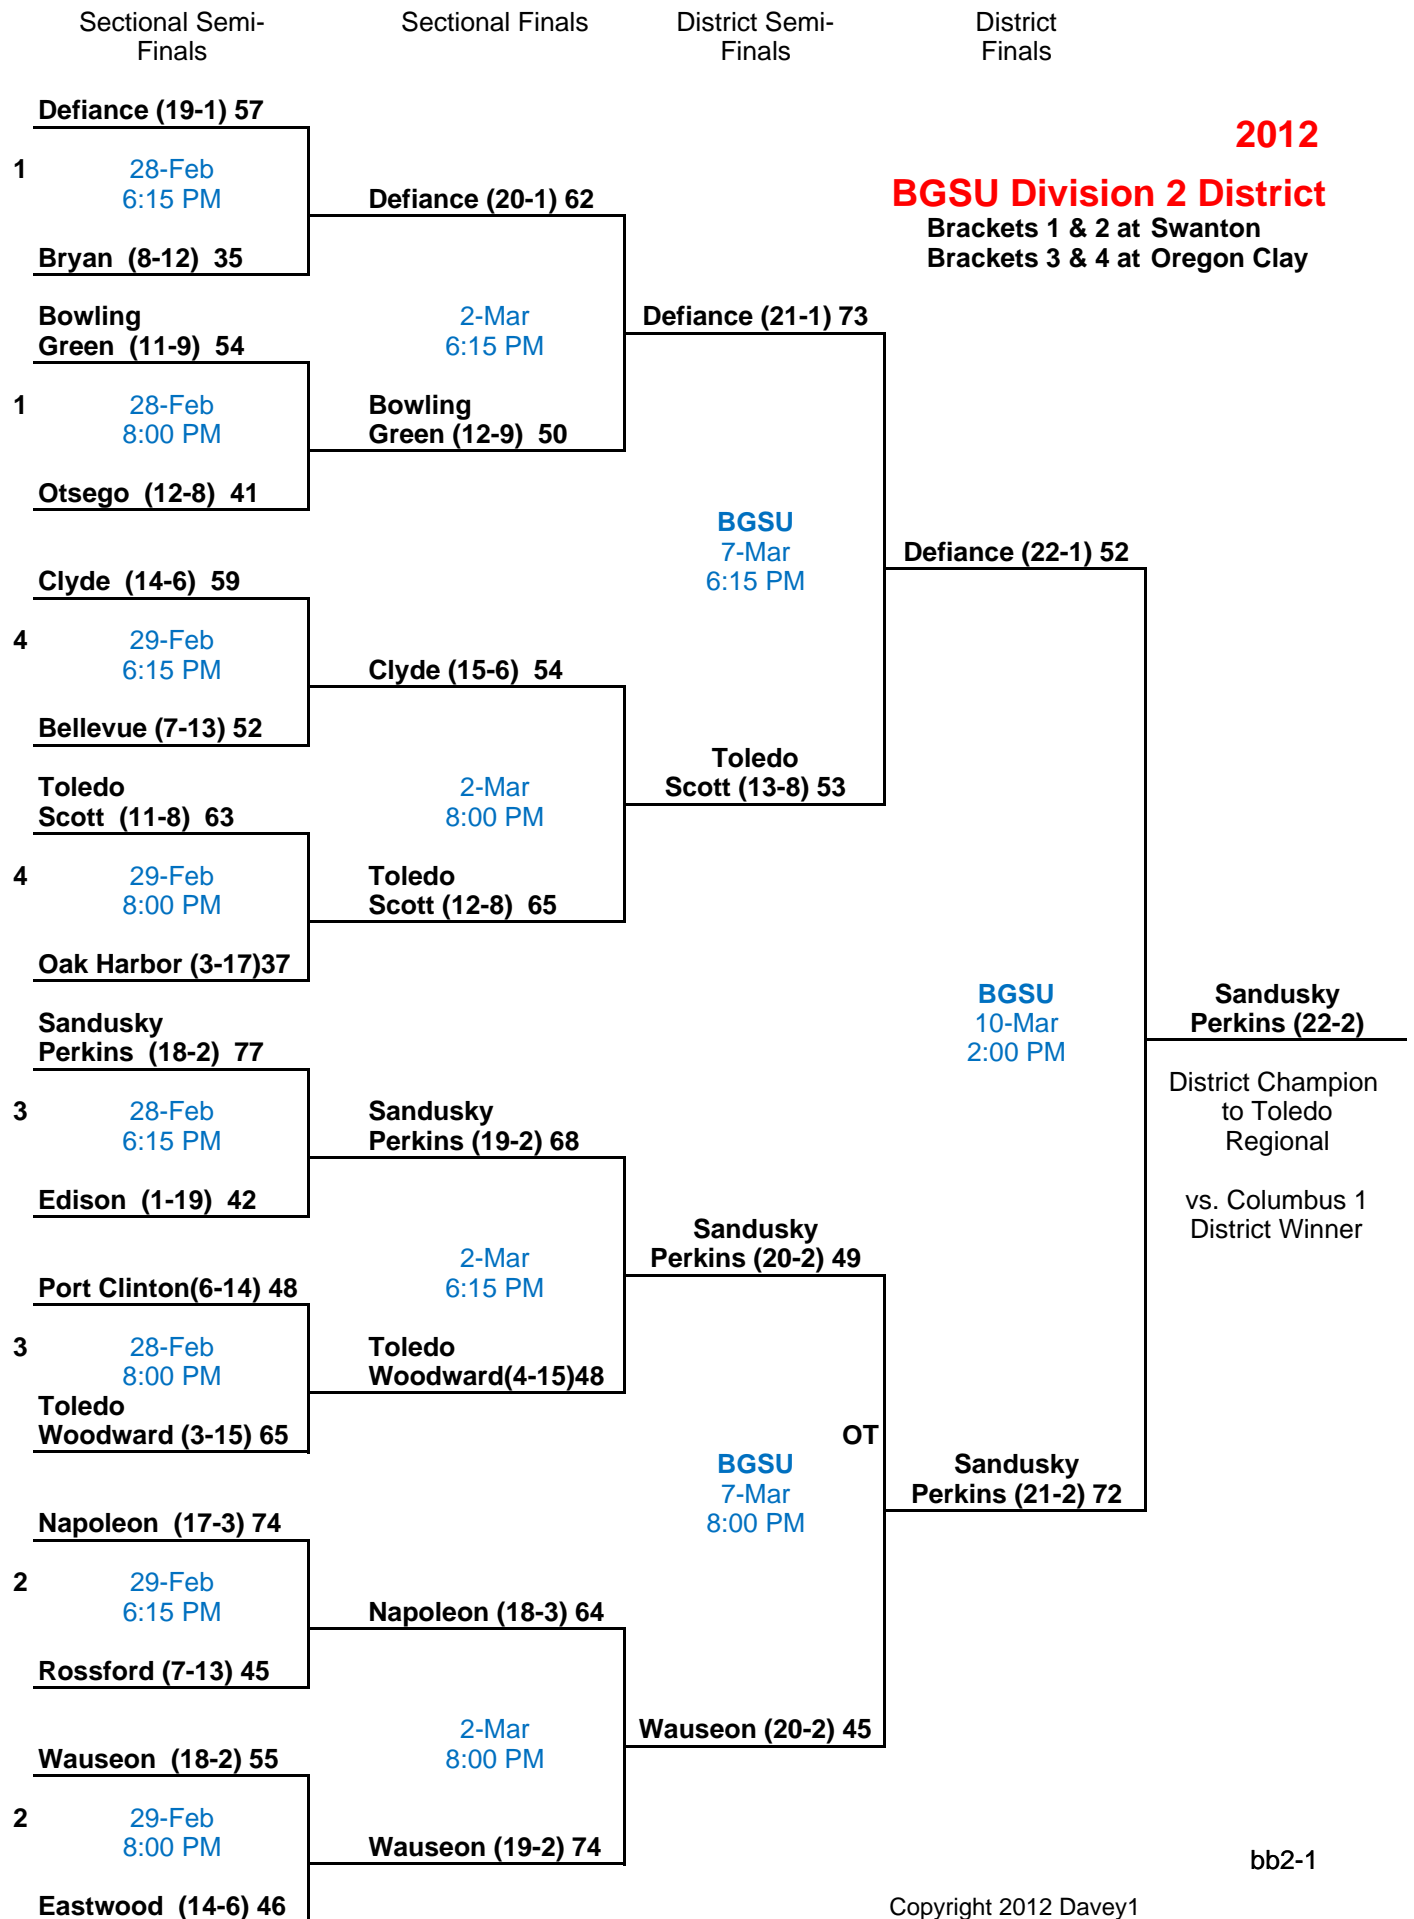

Sectional Semi-Finals

Sectional Finals

District Semi-Finals

District Finals

2012

BGSU Division 1 District

Brackets 5 & 6 at Willard
Brackets 7 & 8 at Liberty-Benton

Sectional Semi-Finals

Sectional Finals

District Semi-Finals

District Finals

Toledo Division 1 District
Brackets 1 & 2 at Toledo Cent. Cath.
Brackets 3 & 4 at Toledo Whitmer

2012

Napoleon Division 3 Dist.
 Brackets 1 & 2 at Defiance
 Brackets 3 & 4 at Anthony Wayne

2012

Napoleon Division 4 Dist.

Brackets 9 & 10 at Bryan
Brackets 11 & 12 at Paulding

2012

Willard Division 4 District

Brackets 13 & 14 at Ontario
Brackets 15 & 16 at Norwalk

Lakota Div. 4 District
 Brackets 17 & 18 at Fostoria
 Brackets 19 & 20 at Eastwood