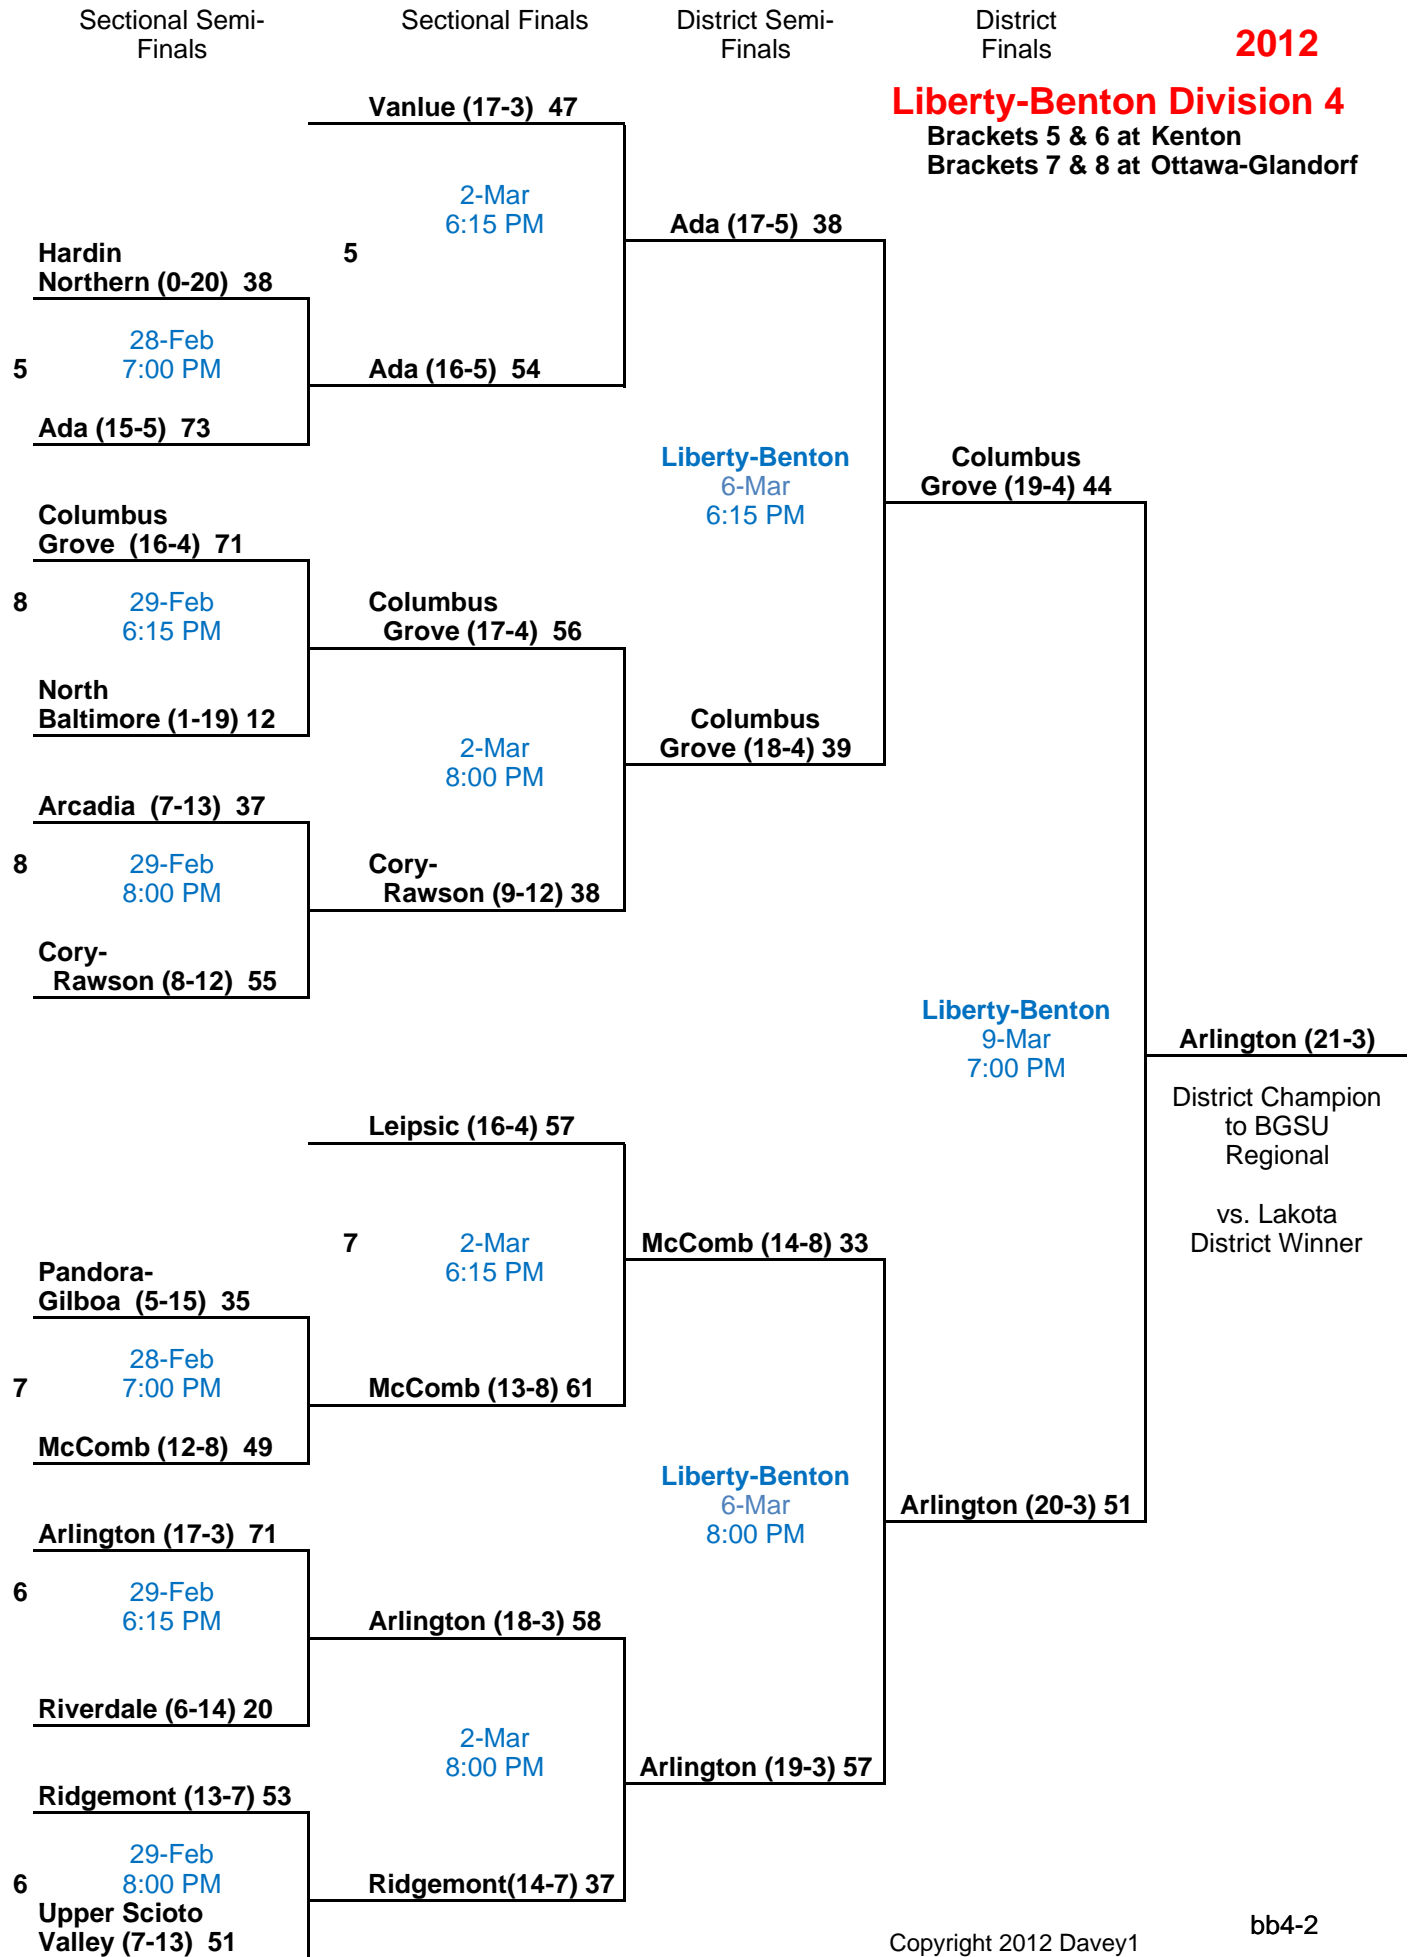

Sectional Semi-Finals

Sectional Finals

District Semi-Finals

District Finals

2012

BGSU Division 1 District

Brackets 5 & 6 at Willard
Brackets 7 & 8 at Liberty-Benton

Sectional Semi-Finals

Sectional Finals

District Semi-Finals

District Finals

Toledo Division 1 District
Brackets 1 & 2 at Toledo Cent. Cath.
Brackets 3 & 4 at Toledo Whitmer

2012

Napoleon Division 3 Dist.
 Brackets 1 & 2 at Defiance
 Brackets 3 & 4 at Anthony Wayne

2012

Norwalk Division 3 Dist.
 Brackets 9 & 10 at Lexington
 Brackets 11 & 12 at Sandusky

2012

Elida Division 4 District

Brackets 1 & 2 at Coldwater
Brackets 3 & 4 at Van Wert

2012

Liberty-Benton Division 4
 Brackets 5 & 6 at Kenton
 Brackets 7 & 8 at Ottawa-Glandorf

2012

Napoleon Division 4 Dist.

Brackets 9 & 10 at Bryan
Brackets 11 & 12 at Paulding

2012

Willard Division 4 District

Brackets 13 & 14 at Ontario
Brackets 15 & 16 at Norwalk

Lakota Div. 4 District
 Brackets 17 & 18 at Fostoria
 Brackets 19 & 20 at Eastwood