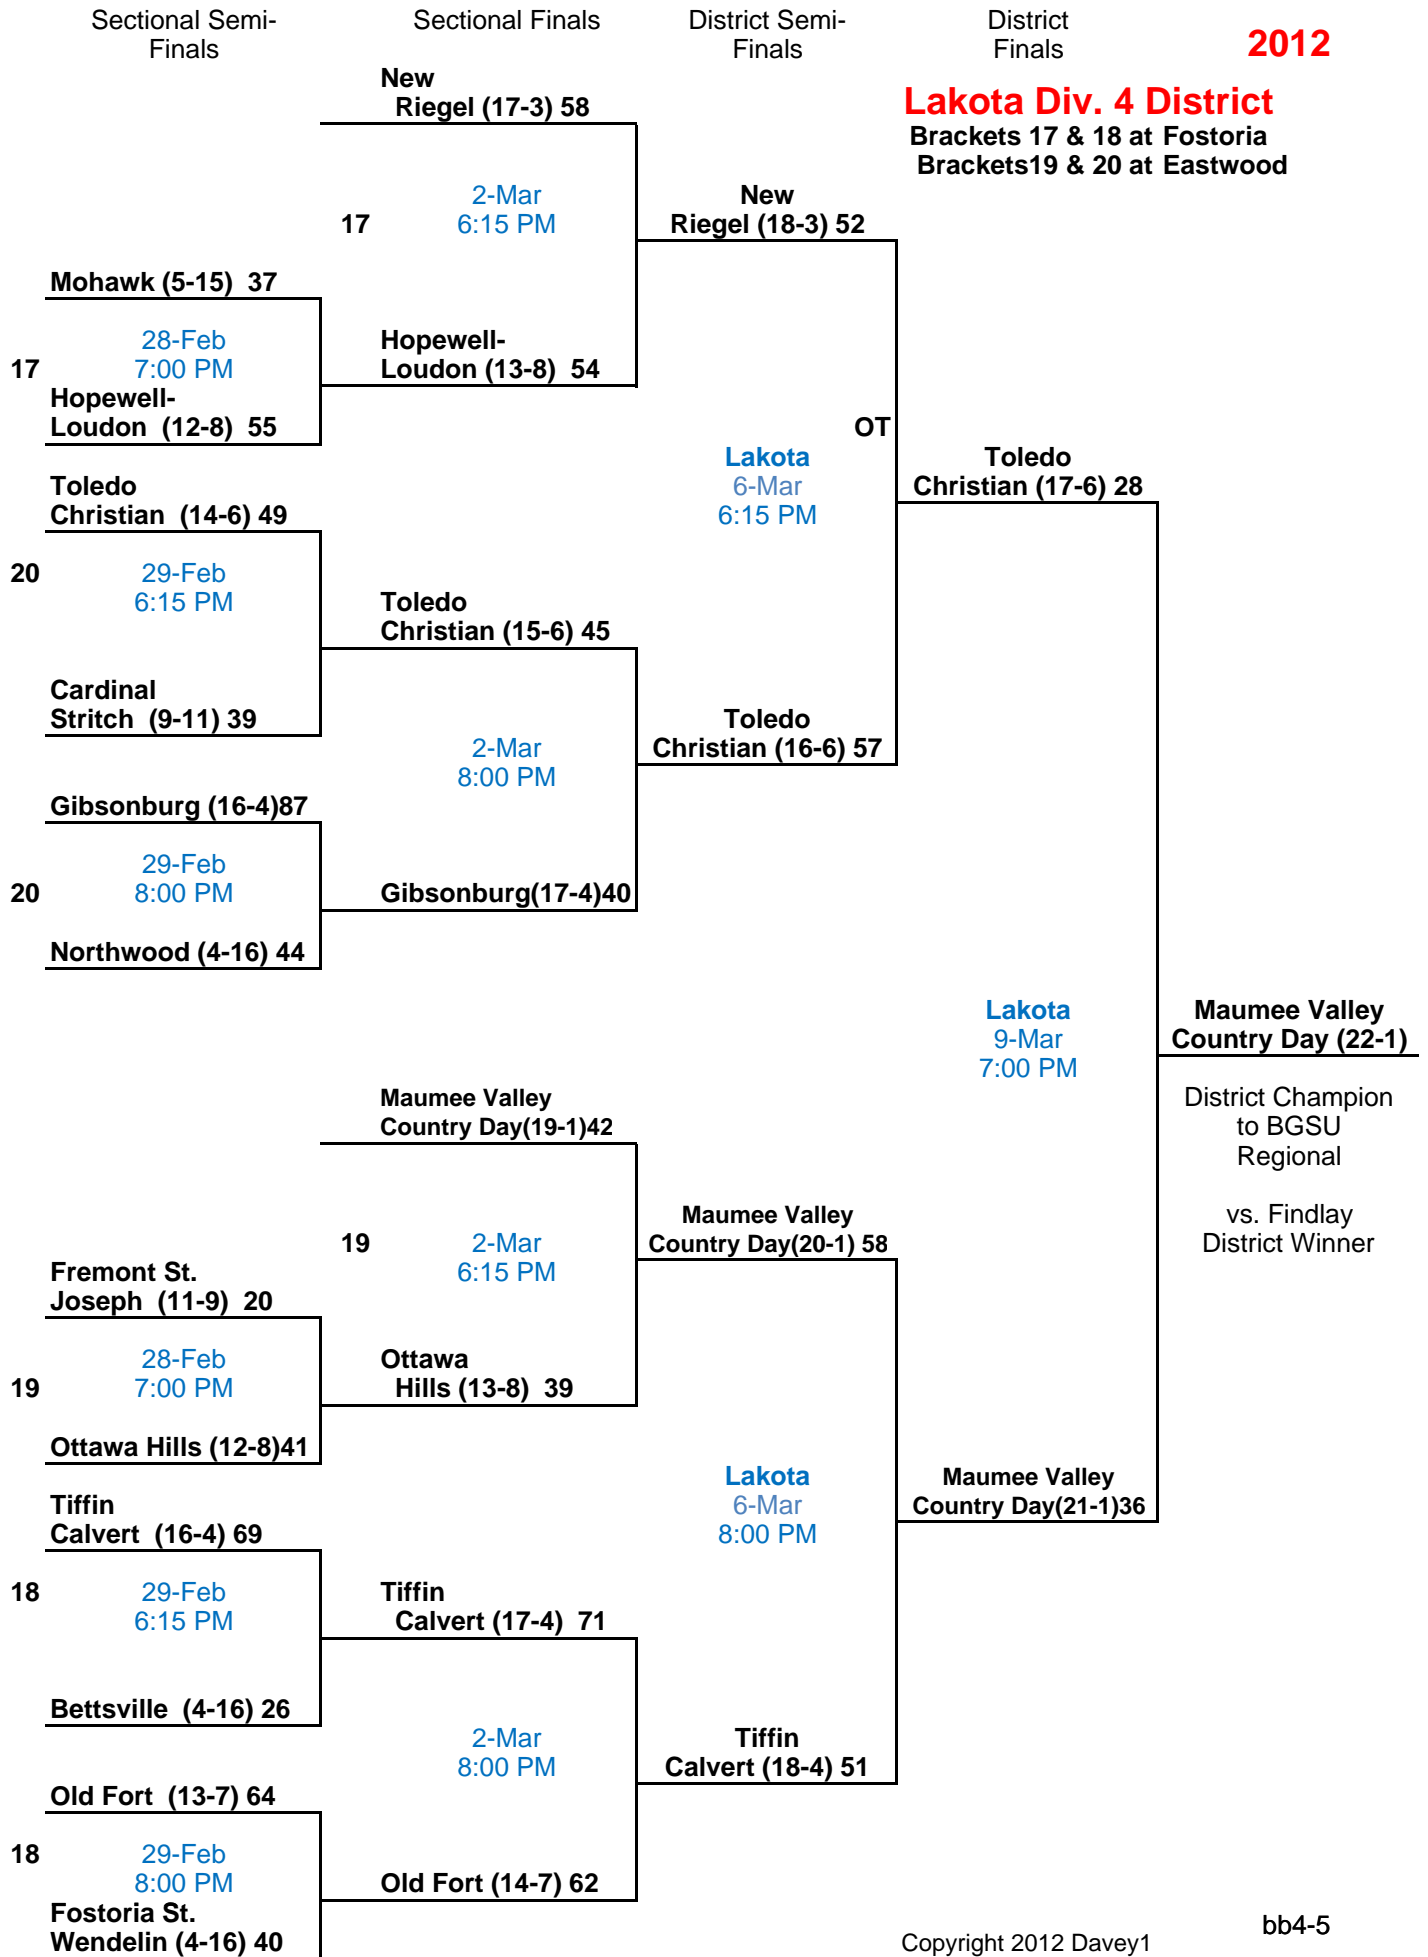

2012

Napoleon Division 4 Dist.

Brackets 9 & 10 at Bryan
Brackets 11 & 12 at Paulding

2012

Willard Division 4 District

Brackets 13 & 14 at Ontario
Brackets 15 & 16 at Norwalk

Lakota Div. 4 District
 Brackets 17 & 18 at Fostoria
 Brackets 19 & 20 at Eastwood