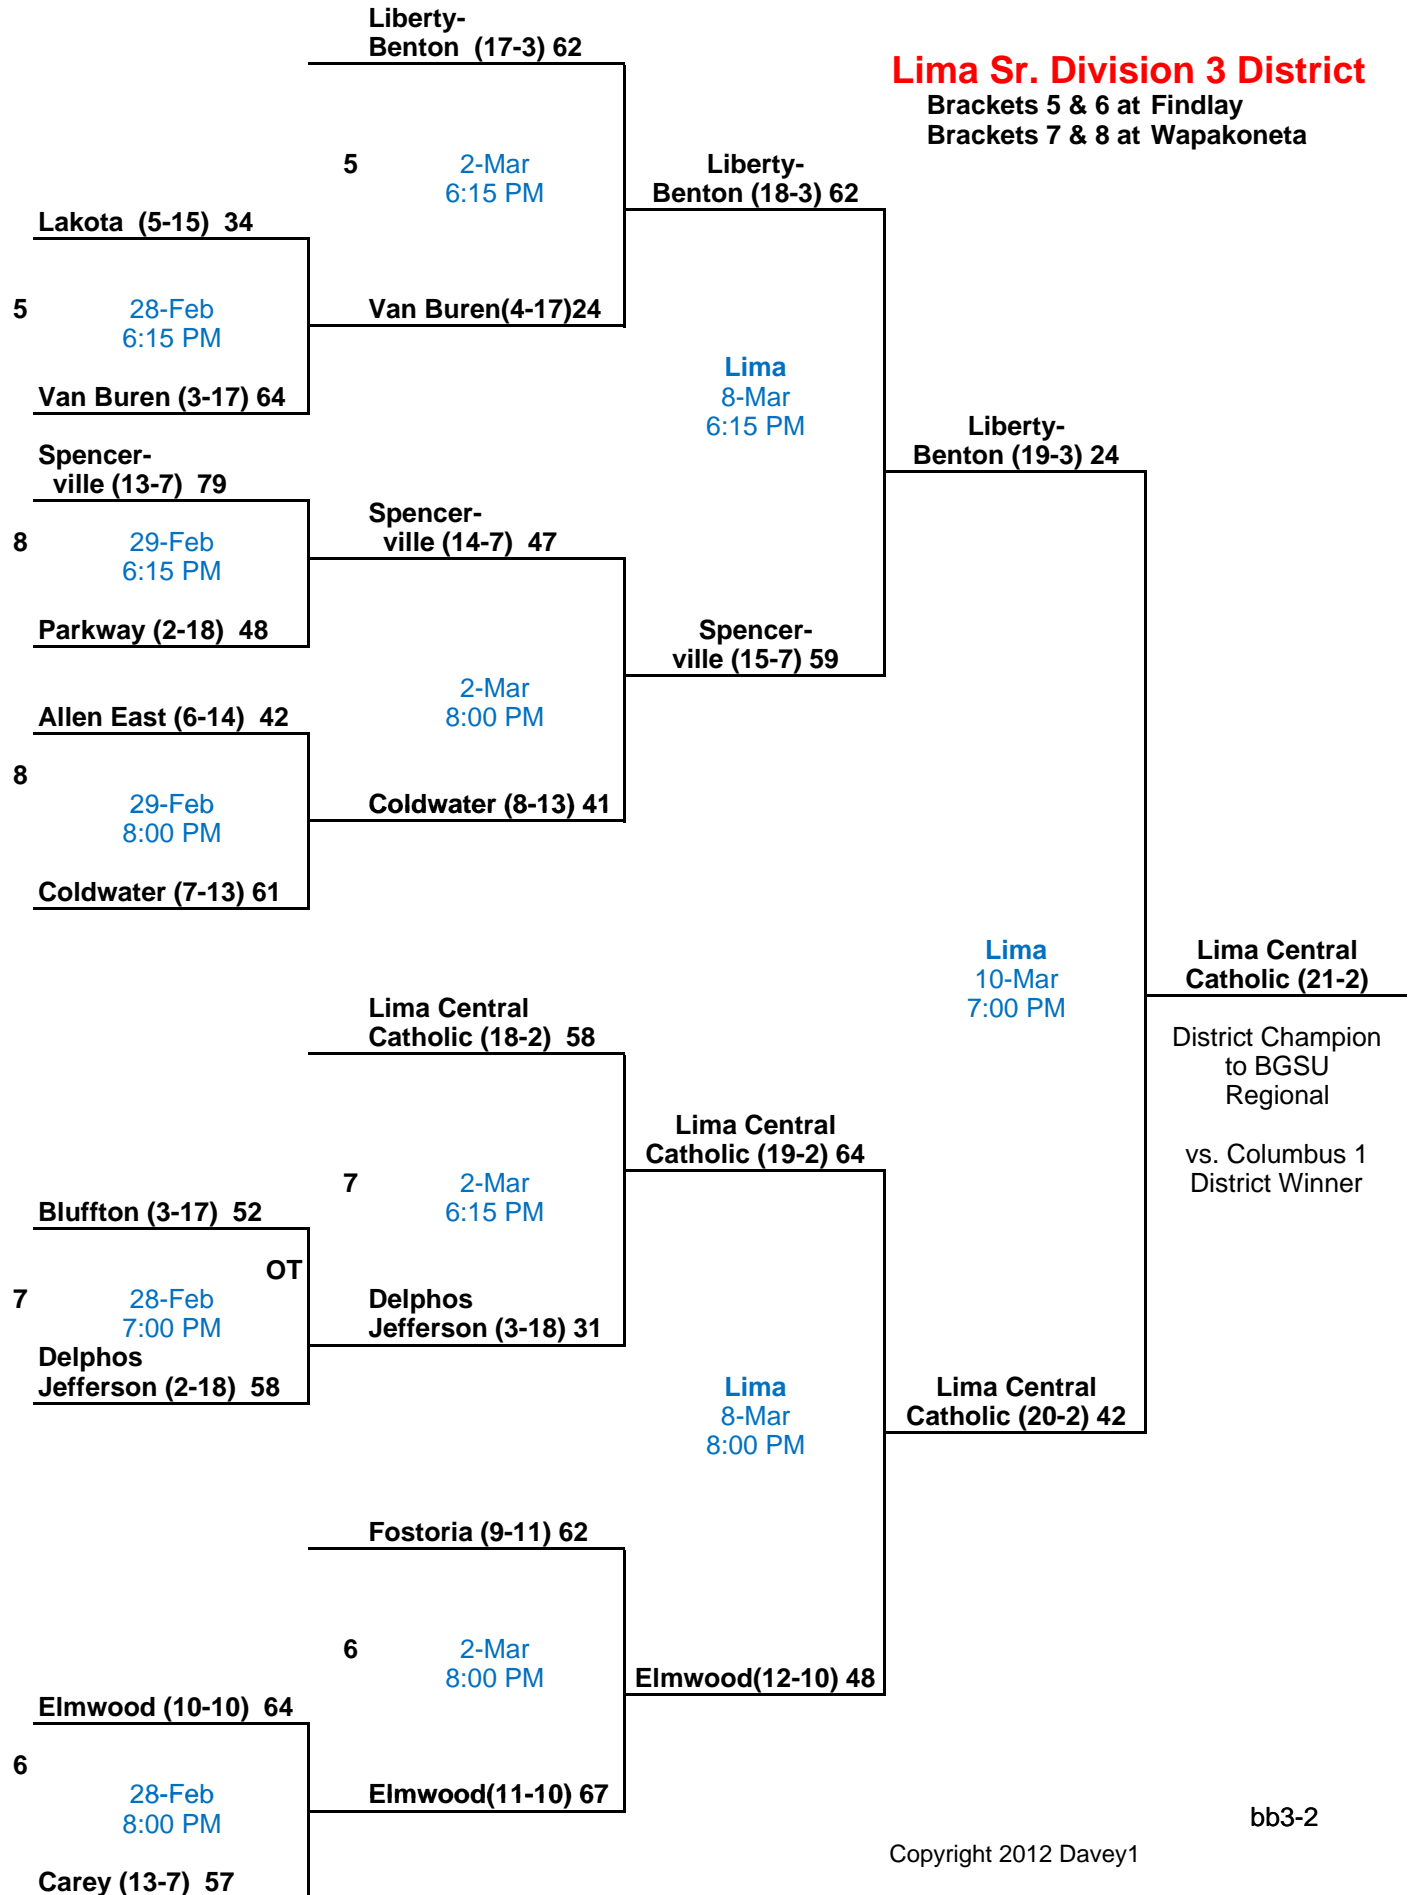

Sectional Semi-Finals

Sectional Finals

District Semi-Finals

District Finals

2012

Lima Sr. Division 3 District

Brackets 5 & 6 at Findlay

Brackets 7 & 8 at Wapakoneta