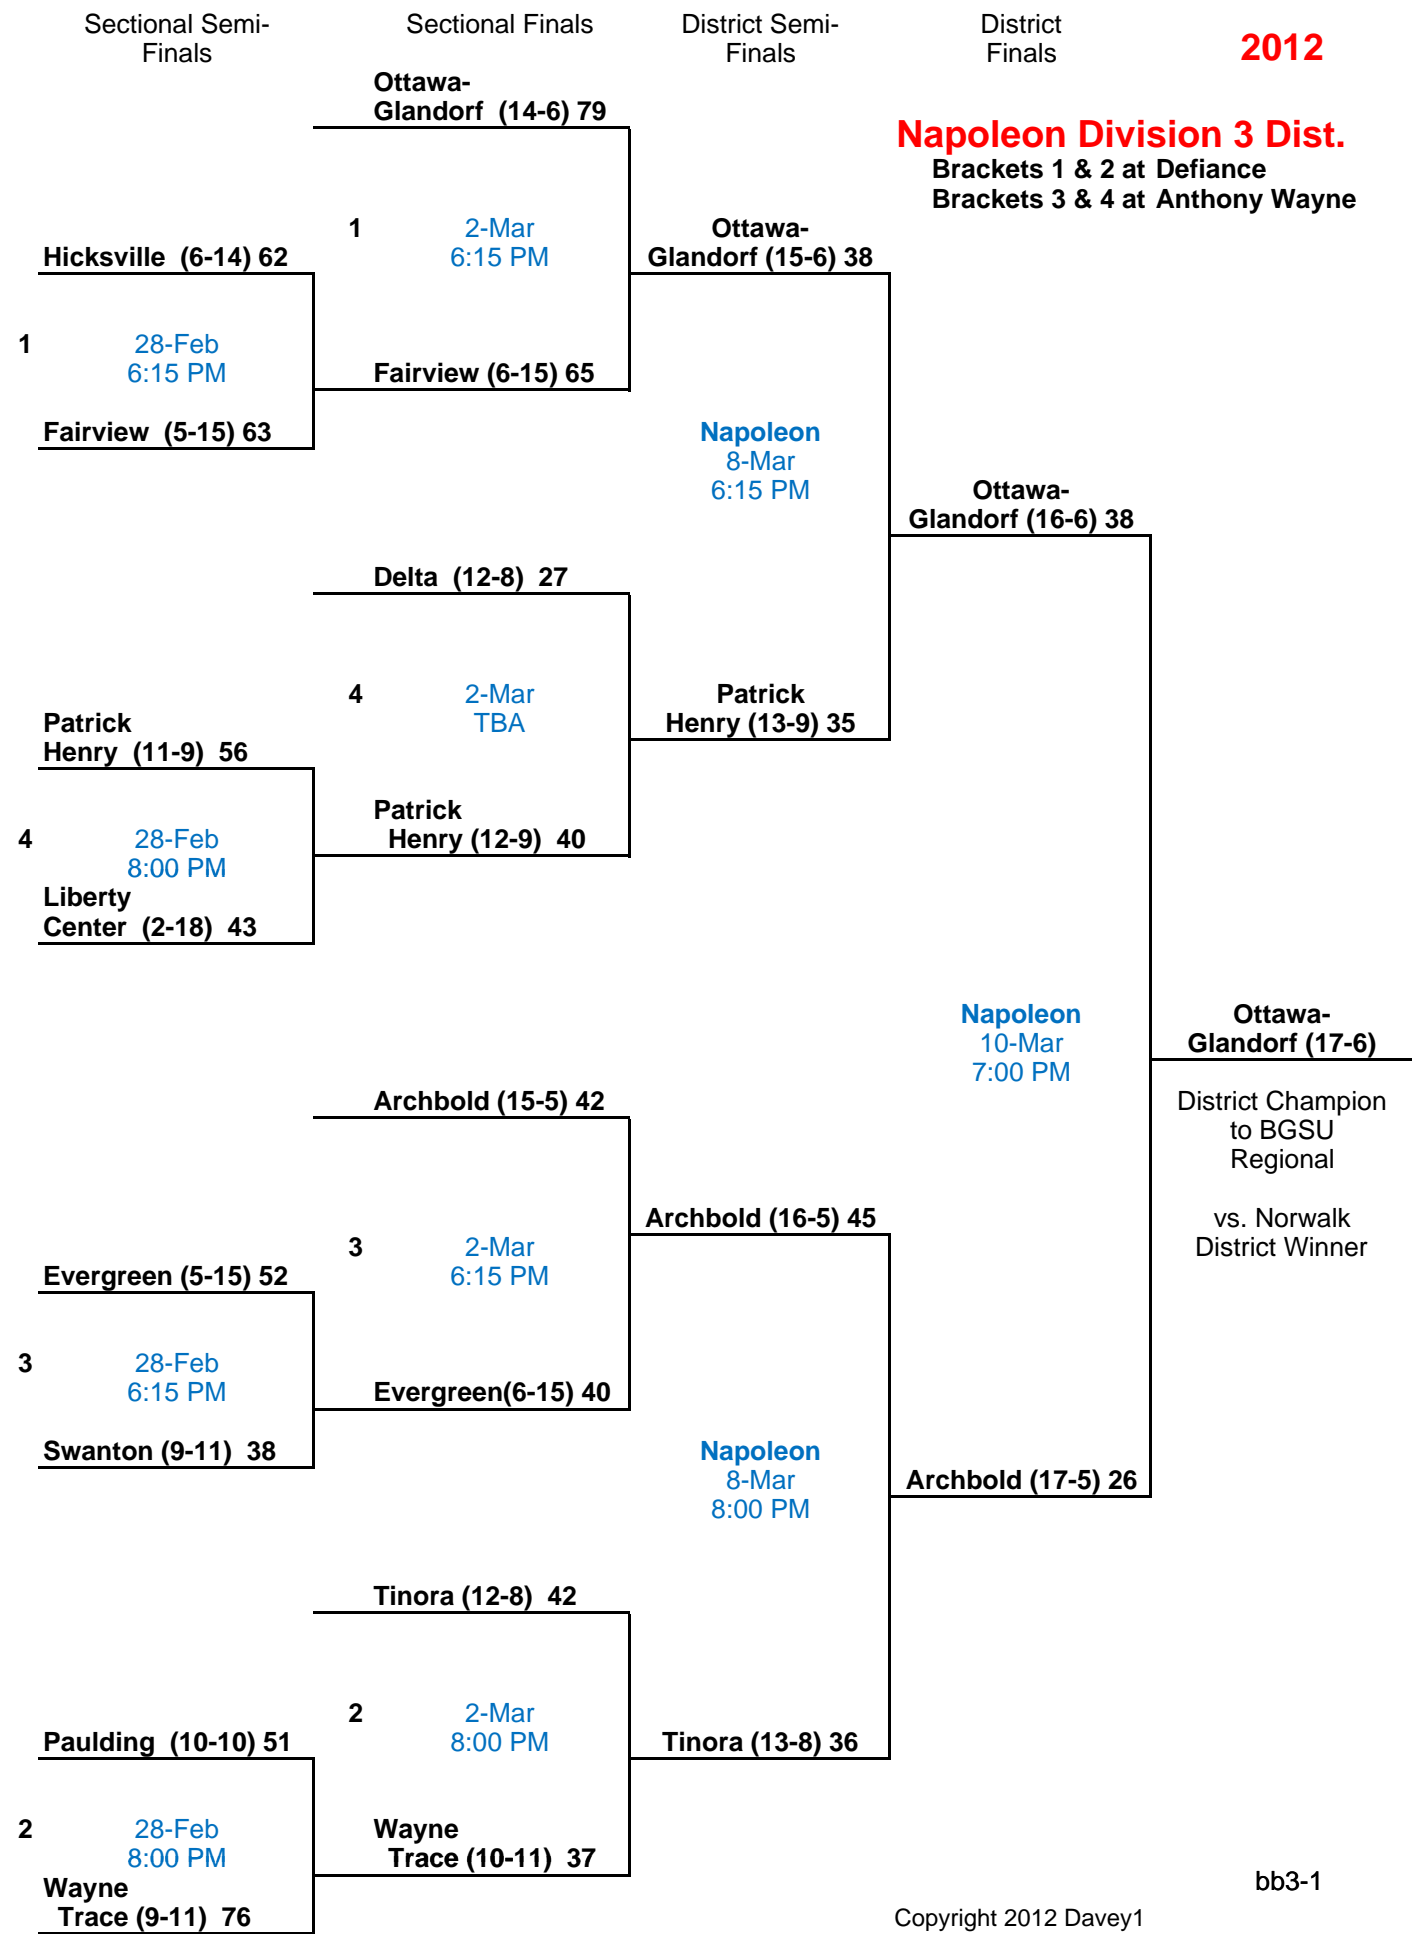

Sectional Semi-Finals

Sectional Finals

District Semi-Finals

District Finals

2012

BGSU Division 1 District

Brackets 5 & 6 at Willard
Brackets 7 & 8 at Liberty-Benton

Sectional Semi-Finals

Sectional Finals

District Semi-Finals

District Finals

Toledo Division 1 District
Brackets 1 & 2 at Toledo Cent. Cath.
Brackets 3 & 4 at Toledo Whitmer

2012

Napoleon Division 3 Dist.
 Brackets 1 & 2 at Defiance
 Brackets 3 & 4 at Anthony Wayne