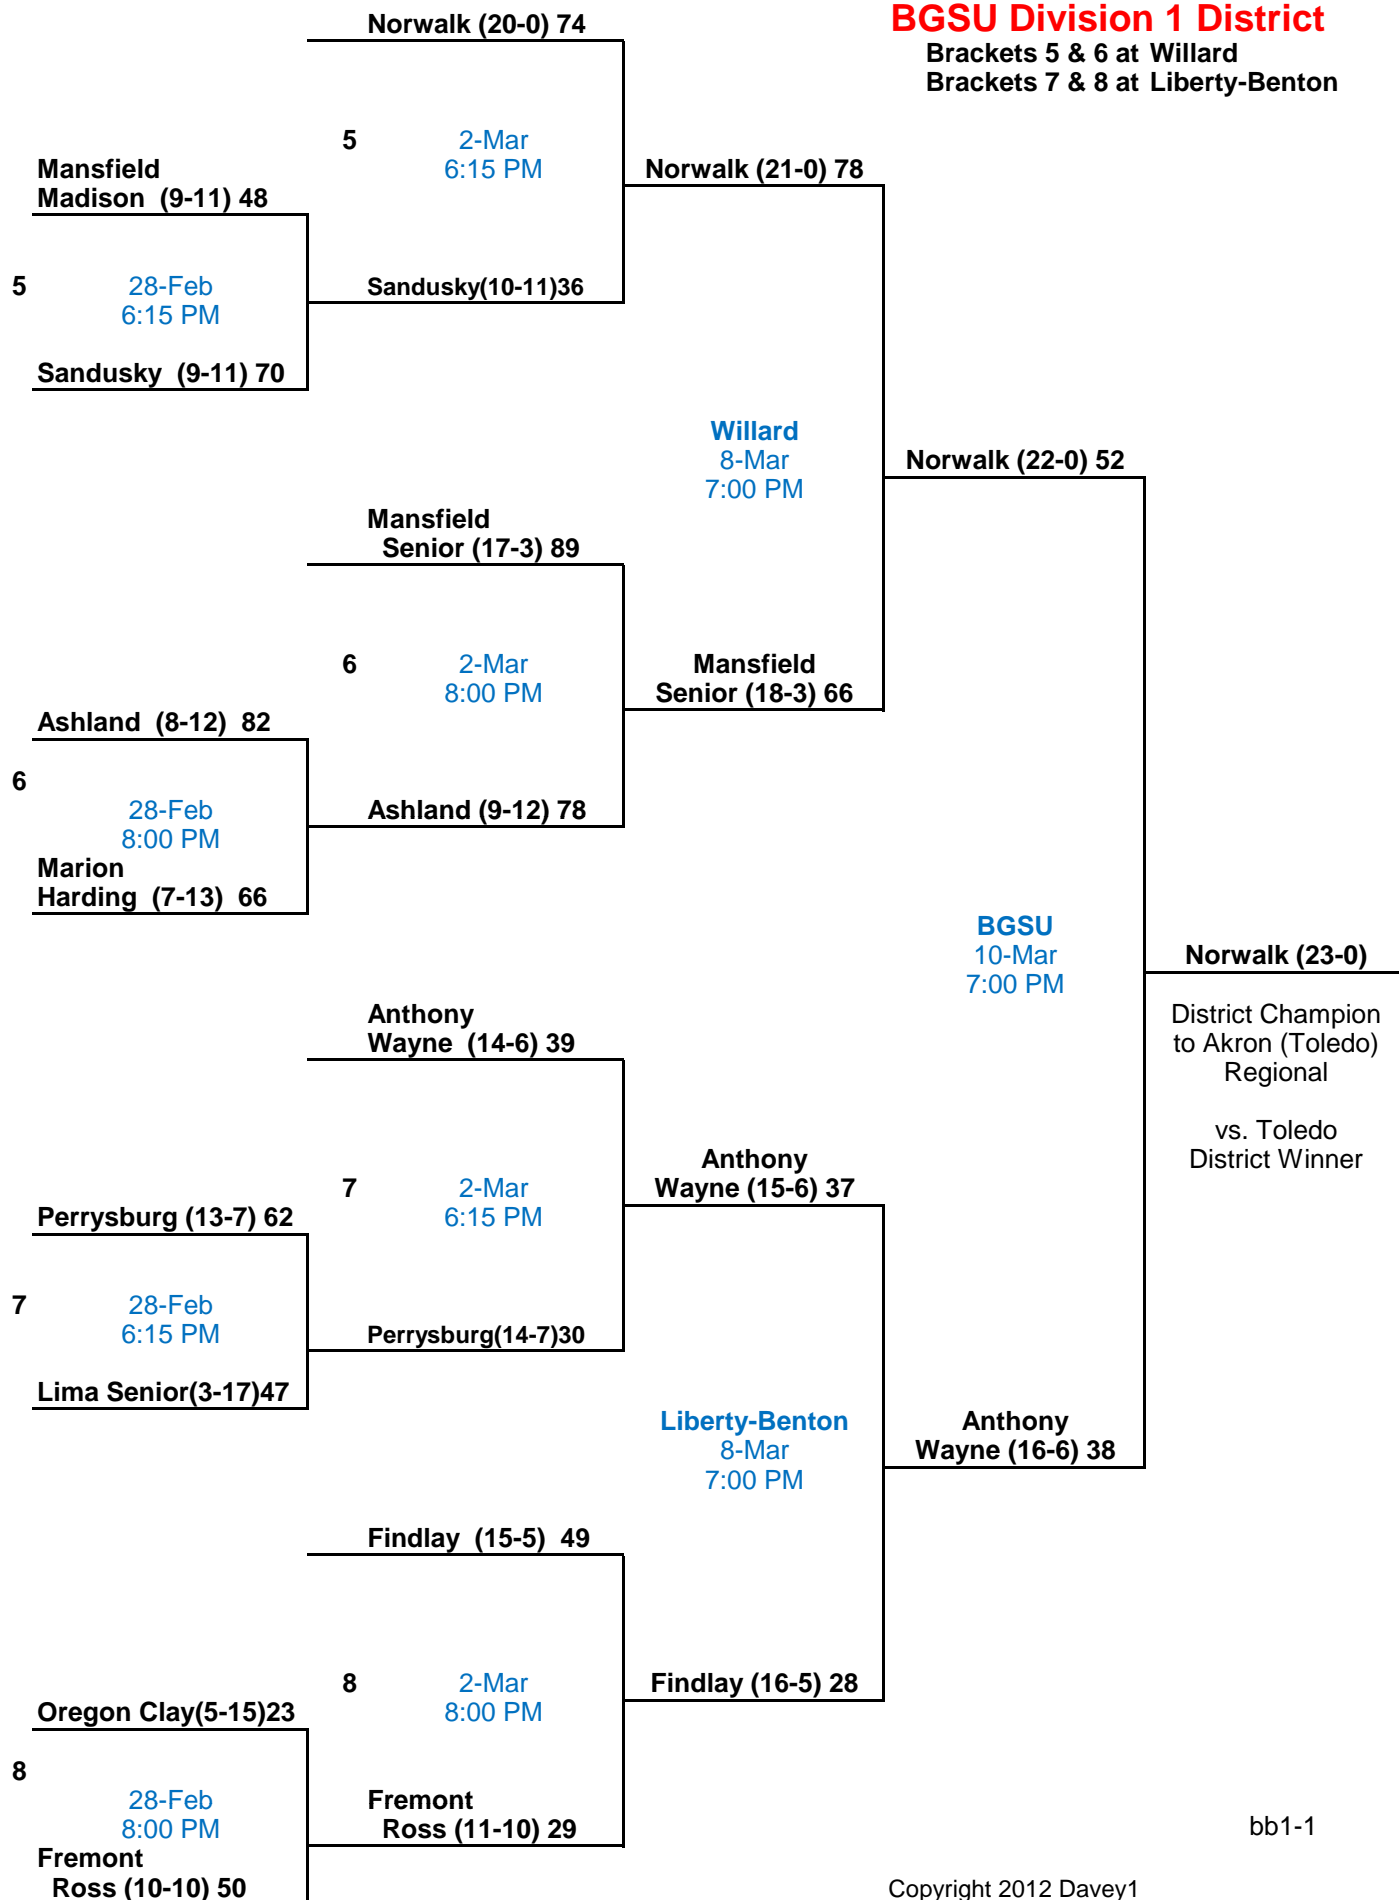

Sectional Semi-Finals

Sectional Finals

District Semi-Finals

District Finals

2012

BGSU Division 1 District

Brackets 5 & 6 at Willard
Brackets 7 & 8 at Liberty-Benton

Sectional Semi-Finals

Sectional Finals

District Semi-Finals

District Finals

Toledo Division 1 District
Brackets 1 & 2 at Toledo Cent. Cath.
Brackets 3 & 4 at Toledo Whitmer

2012

Napoleon Division 3 Dist.
 Brackets 1 & 2 at Defiance
 Brackets 3 & 4 at Anthony Wayne

2012

Napoleon Division 4 Dist.

Brackets 9 & 10 at Bryan
Brackets 11 & 12 at Paulding

2012

Willard Division 4 District

Brackets 13 & 14 at Ontario
Brackets 15 & 16 at Norwalk

Lakota Div. 4 District
 Brackets 17 & 18 at Fostoria
 Brackets 19 & 20 at Eastwood