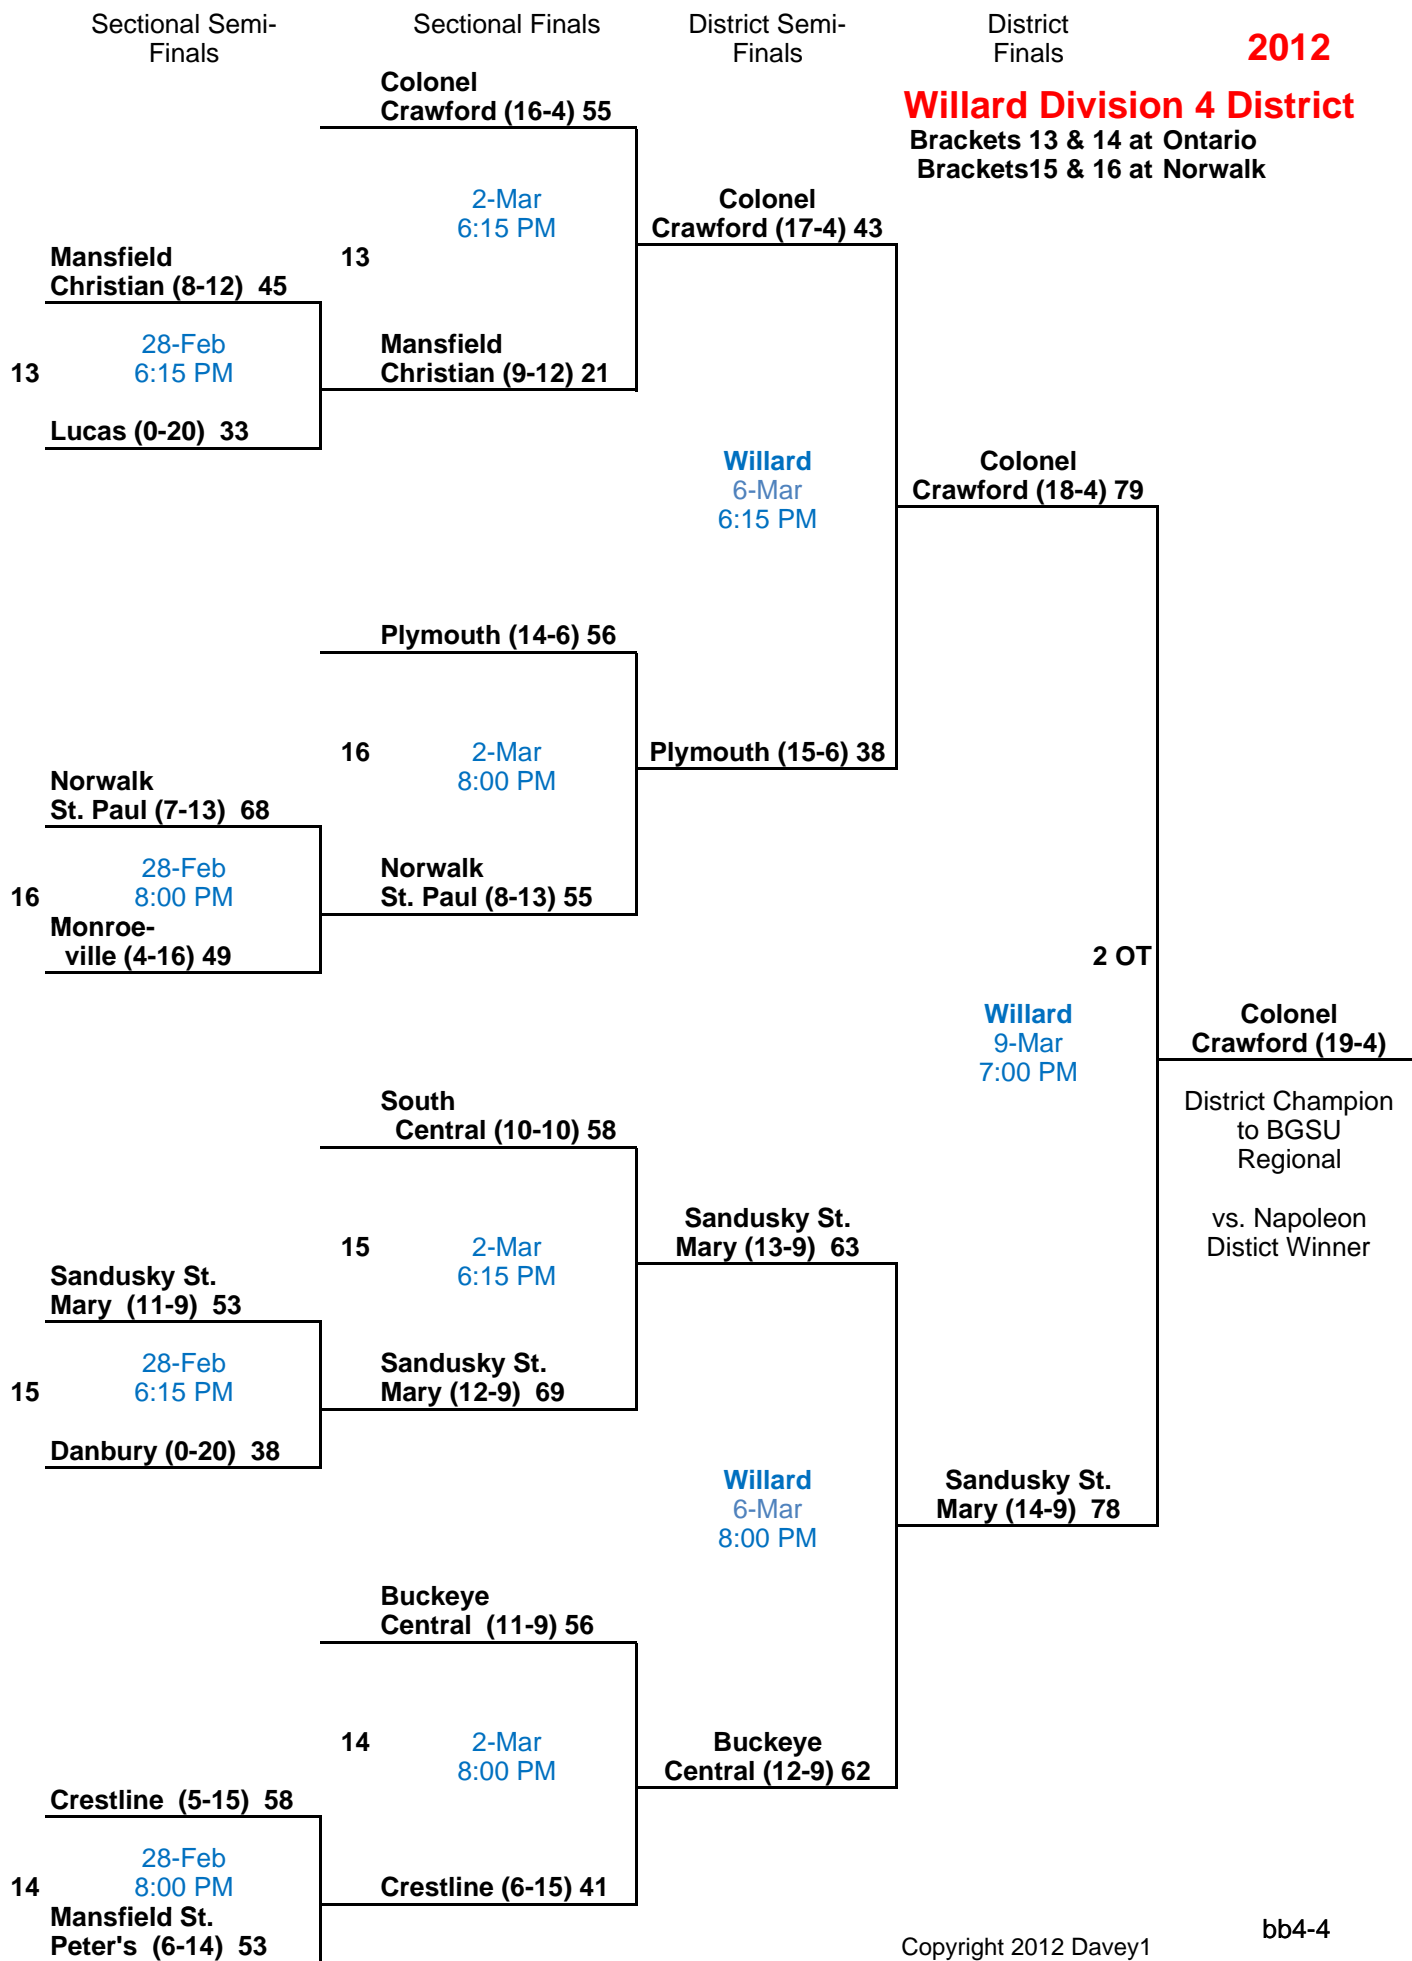

2012

Napoleon Division 4 Dist.

Brackets 9 & 10 at Bryan
Brackets 11 & 12 at Paulding

2012

Willard Division 4 District

Brackets 13 & 14 at Ontario
Brackets 15 & 16 at Norwalk

Lakota Div. 4 District
 Brackets 17 & 18 at Fostoria
 Brackets 19 & 20 at Eastwood