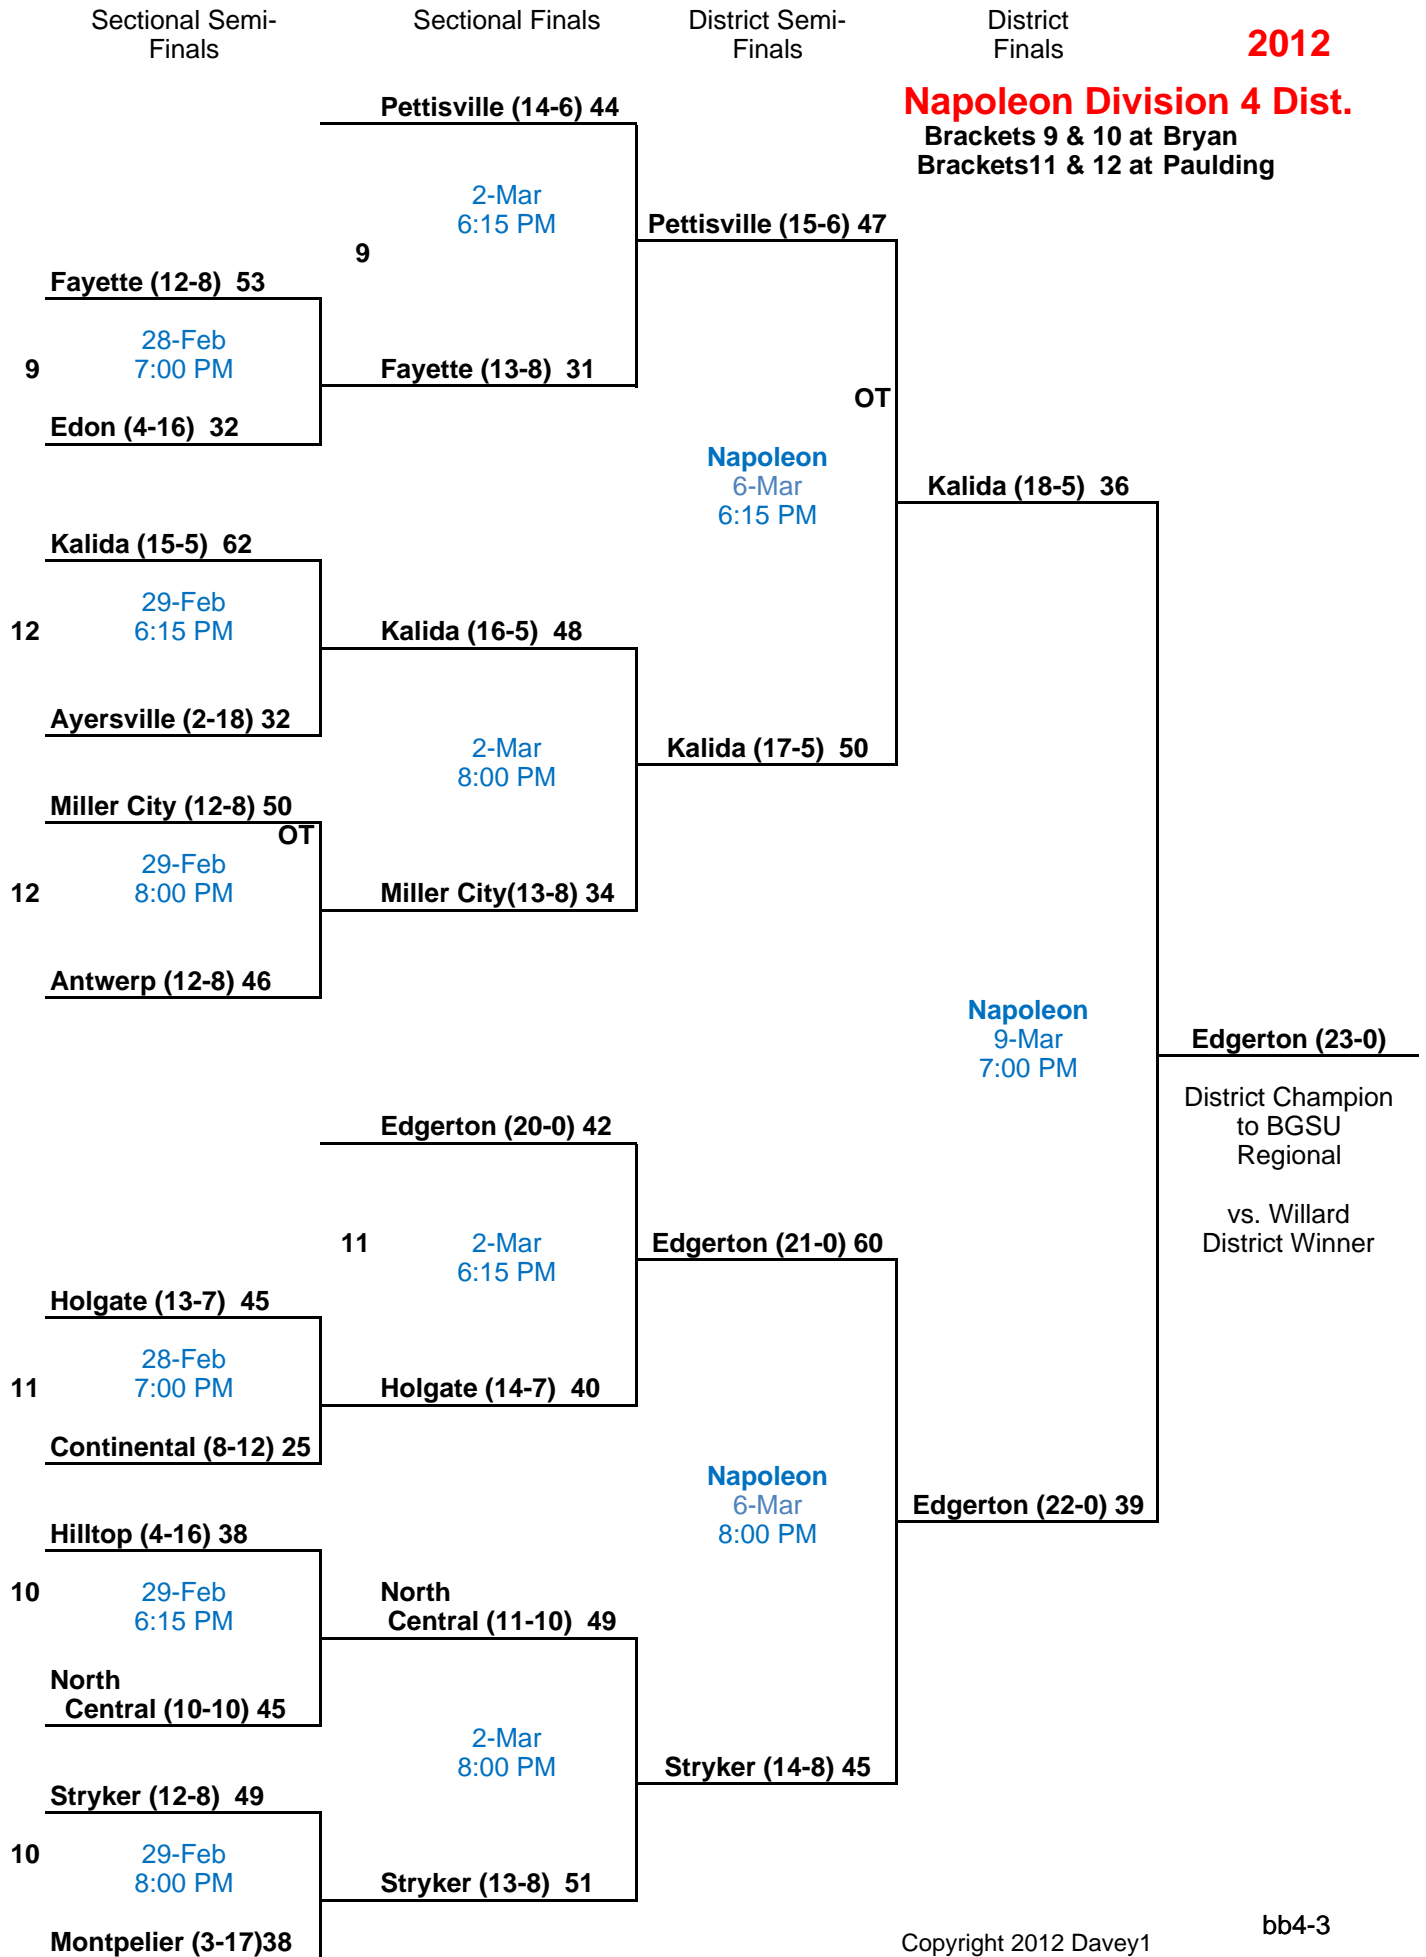

2012

Norwalk Division 3 Dist.
 Brackets 9 & 10 at Lexington
 Brackets 11 & 12 at Sandusky

2012

Elida Division 4 District

Brackets 1 & 2 at Coldwater
Brackets 3 & 4 at Van Wert

2012

Liberty-Benton Division 4
 Brackets 5 & 6 at Kenton
 Brackets 7 & 8 at Ottawa-Glandorf

2012

Napoleon Division 4 Dist.

Brackets 9 & 10 at Bryan
Brackets 11 & 12 at Paulding

2012

Willard Division 4 District

Brackets 13 & 14 at Ontario
Brackets 15 & 16 at Norwalk

Lakota Div. 4 District
 Brackets 17 & 18 at Fostoria
 Brackets 19 & 20 at Eastwood