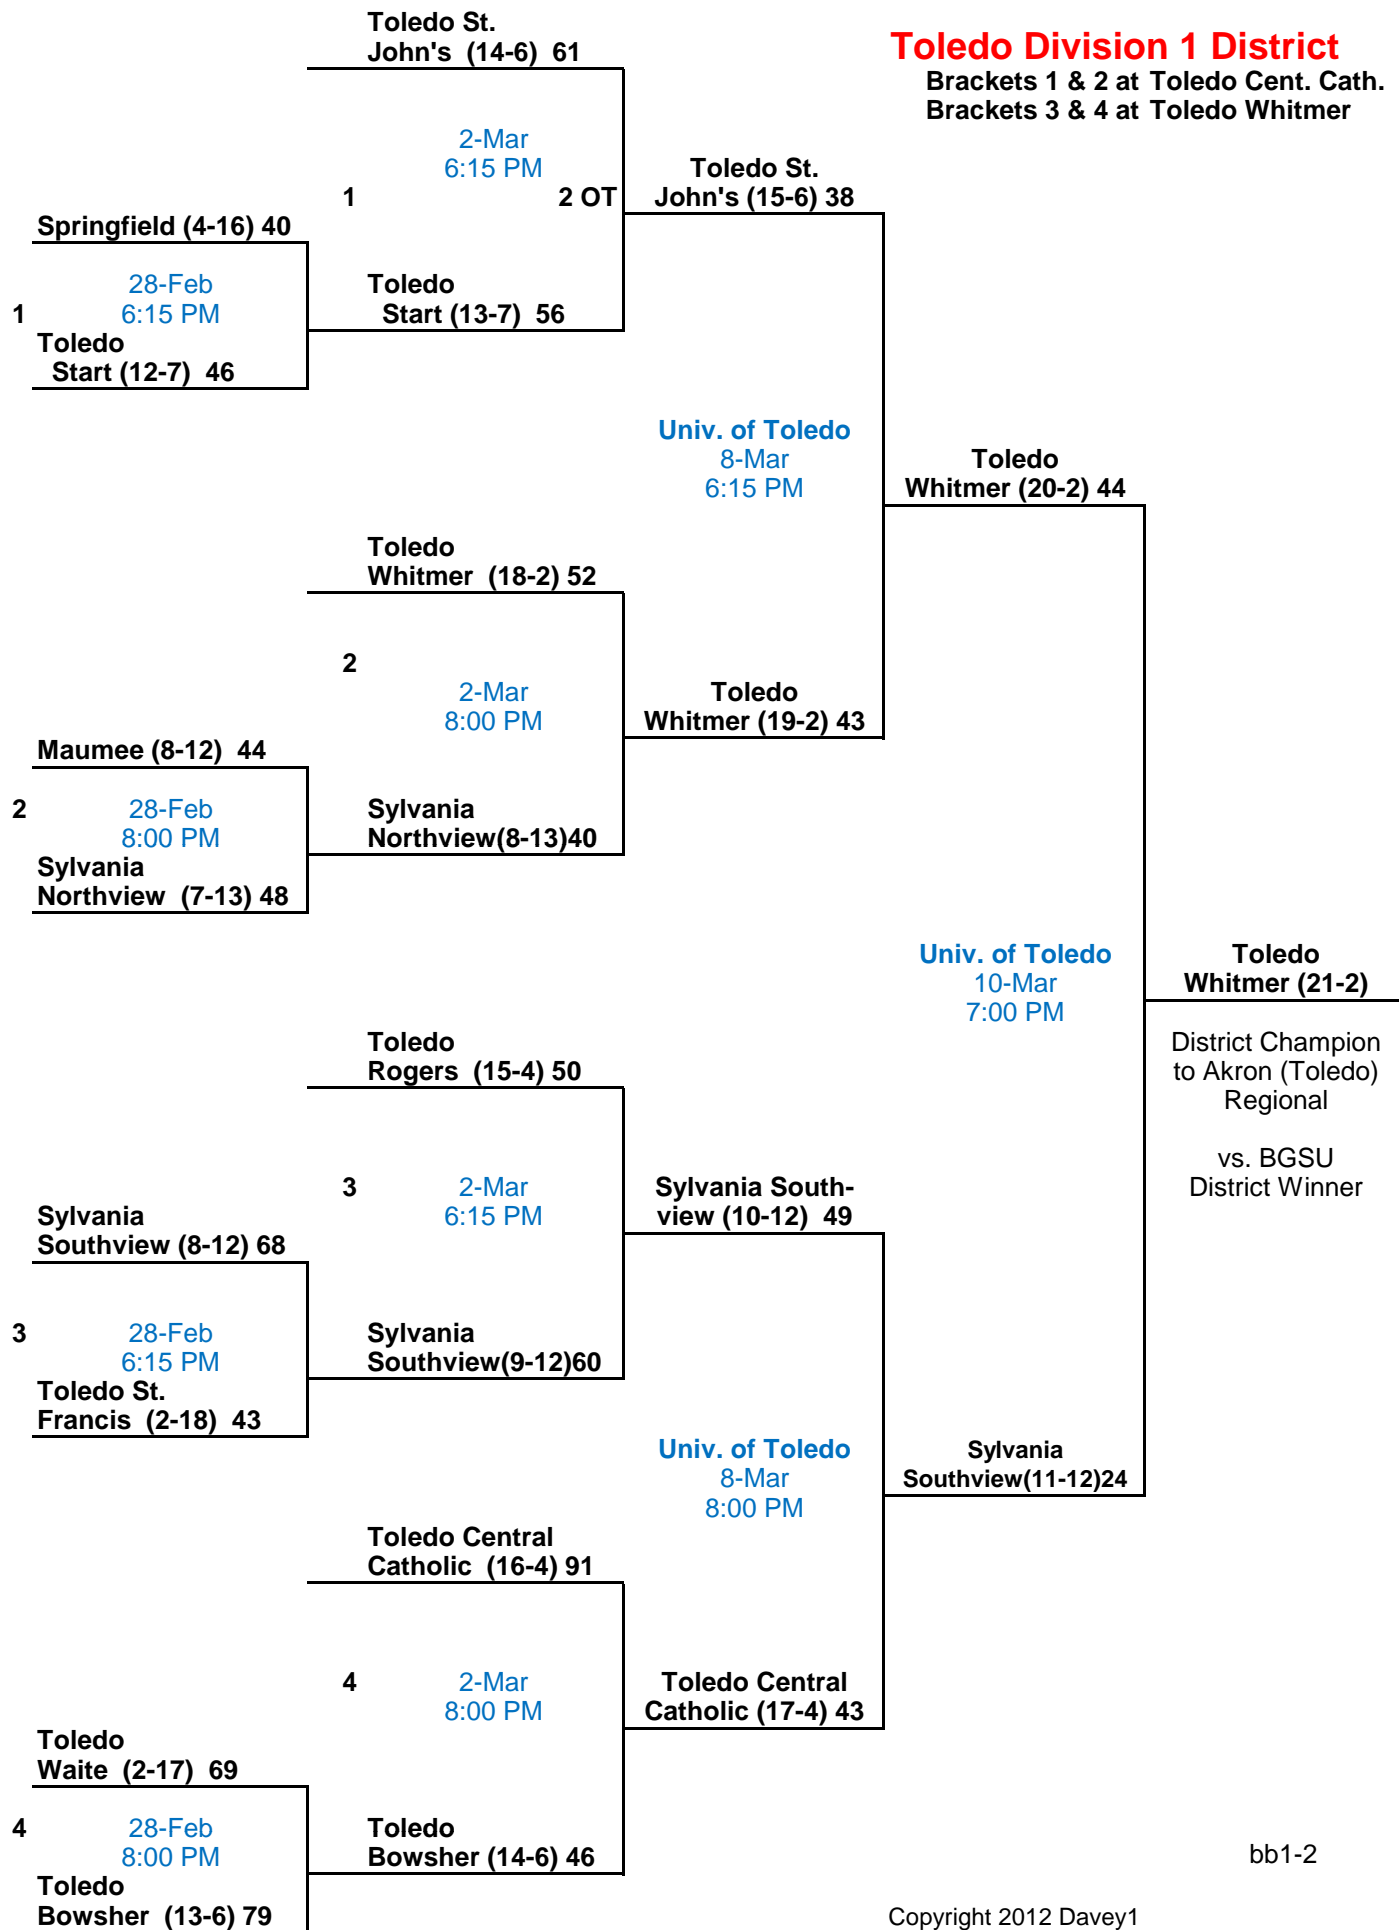

Sectional Semi-Finals

Sectional Finals

District Semi-Finals

District Finals

2012

BGSU Division 1 District

Brackets 5 & 6 at Willard
Brackets 7 & 8 at Liberty-Benton

Sectional Semi-Finals

Sectional Finals

District Semi-Finals

District Finals

Toledo Division 1 District
Brackets 1 & 2 at Toledo Cent. Cath.
Brackets 3 & 4 at Toledo Whitmer

2012

Napoleon Division 3 Dist.
 Brackets 1 & 2 at Defiance
 Brackets 3 & 4 at Anthony Wayne

2012

Napoleon Division 4 Dist.

Brackets 9 & 10 at Bryan
Brackets 11 & 12 at Paulding

2012

Willard Division 4 District

Brackets 13 & 14 at Ontario
Brackets 15 & 16 at Norwalk

Lakota Div. 4 District
 Brackets 17 & 18 at Fostoria
 Brackets 19 & 20 at Eastwood