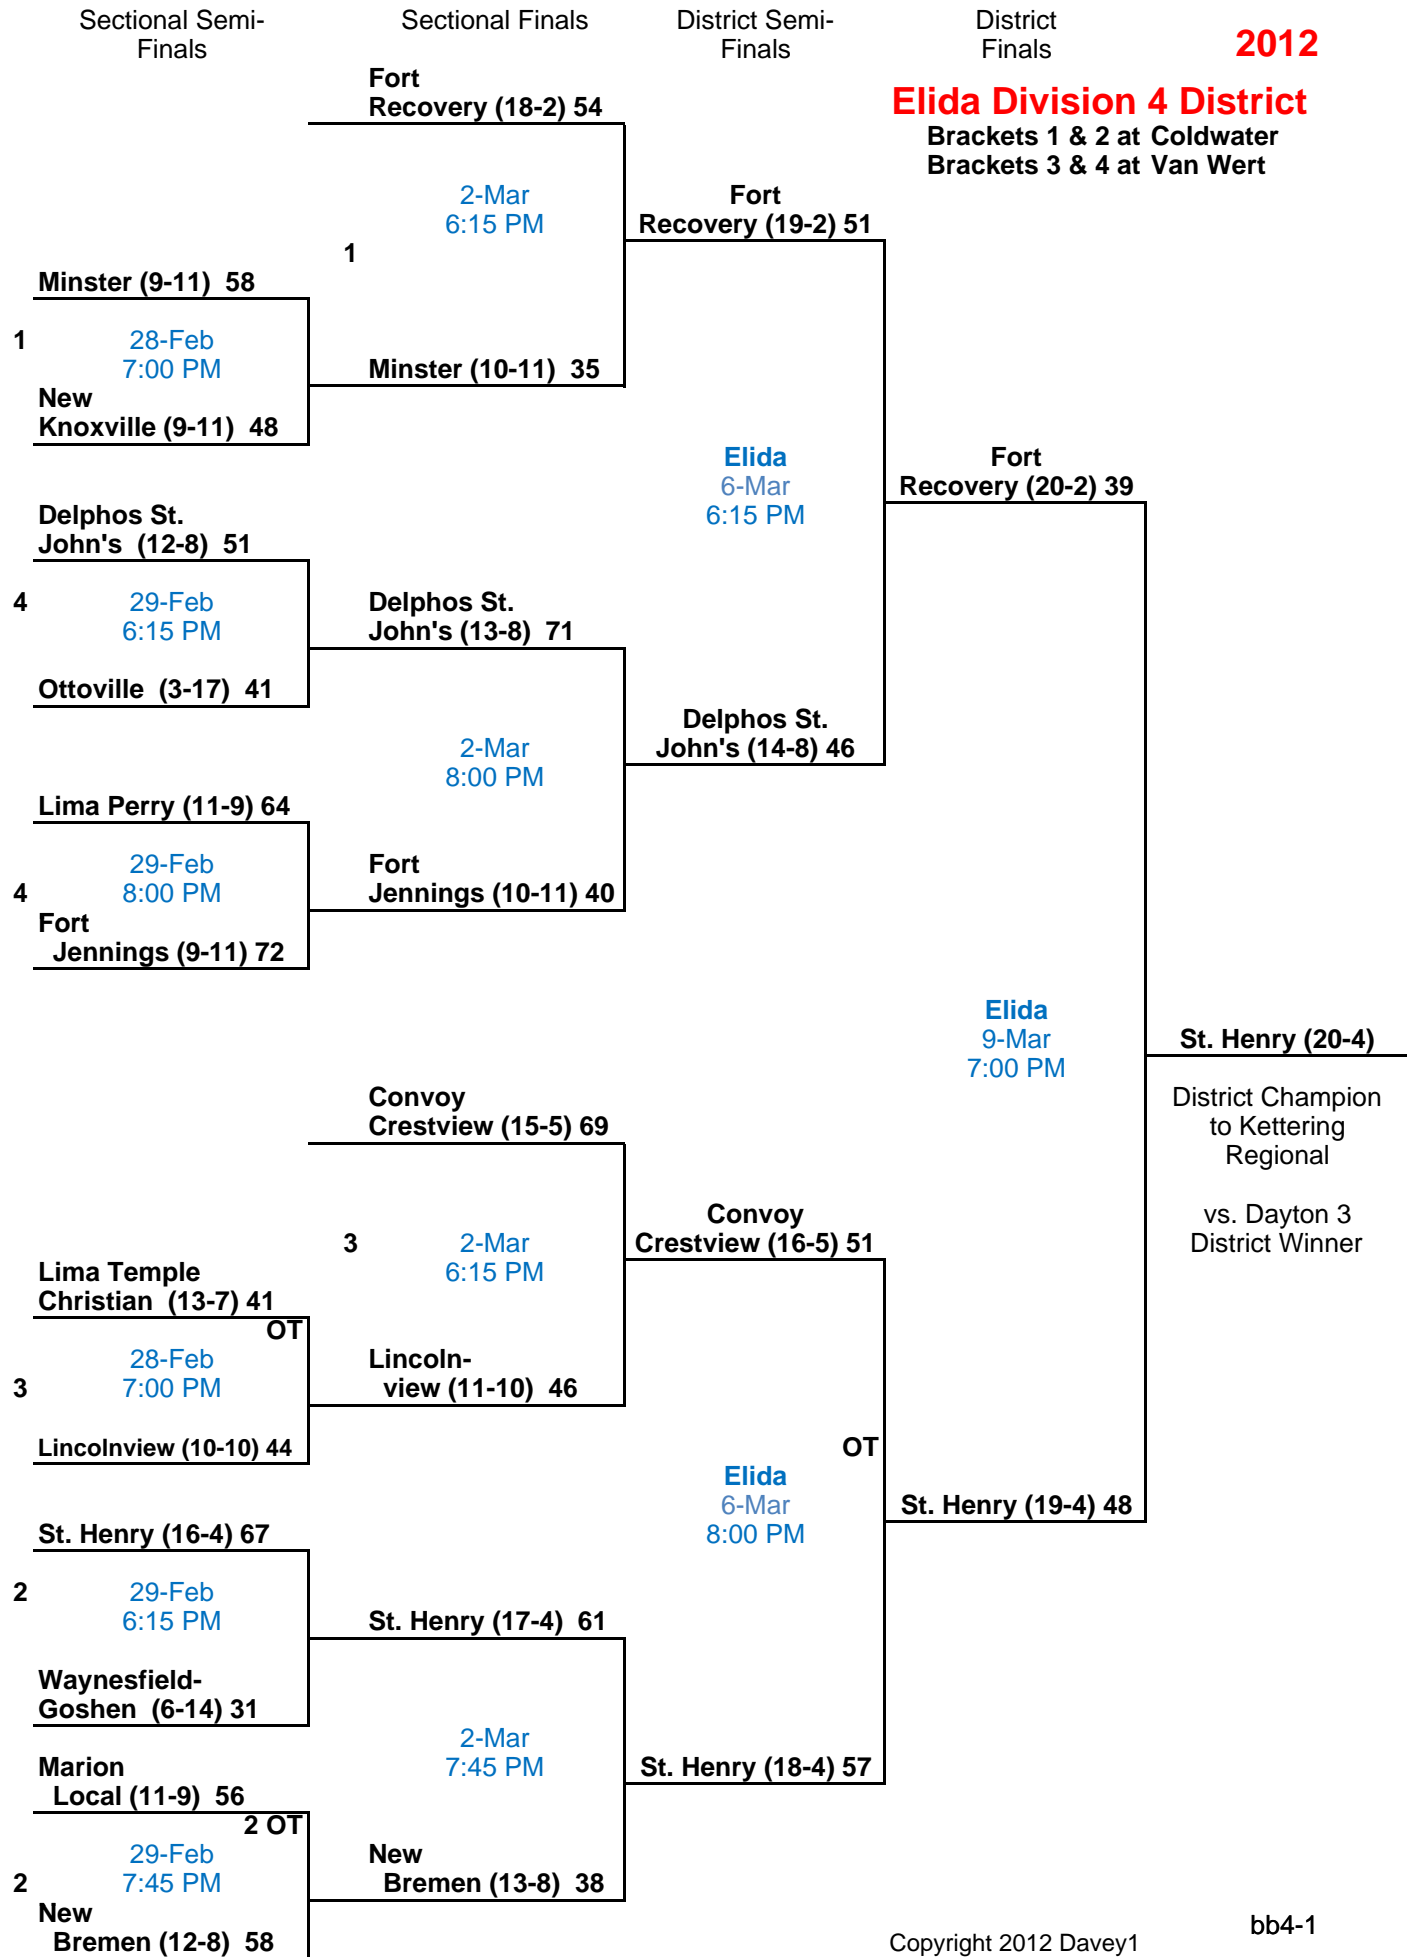

Sectional Finals

District Semi-Finals

District Finals

Toledo Division 1 District
Brackets 1 & 2 at Toledo Cent. Cath.
Brackets 3 & 4 at Toledo Whitmer

2012

Napoleon Division 3 Dist.
 Brackets 1 & 2 at Defiance
 Brackets 3 & 4 at Anthony Wayne

2012

Norwalk Division 3 Dist.
 Brackets 9 & 10 at Lexington
 Brackets 11 & 12 at Sandusky

2012

Elida Division 4 District

Brackets 1 & 2 at Coldwater
Brackets 3 & 4 at Van Wert

2012

Liberty-Benton Division 4
 Brackets 5 & 6 at Kenton
 Brackets 7 & 8 at Ottawa-Glandorf

2012

Napoleon Division 4 Dist.

Brackets 9 & 10 at Bryan
Brackets 11 & 12 at Paulding

2012

Willard Division 4 District

Brackets 13 & 14 at Ontario
Brackets 15 & 16 at Norwalk

Lakota Div. 4 District
 Brackets 17 & 18 at Fostoria
 Brackets 19 & 20 at Eastwood