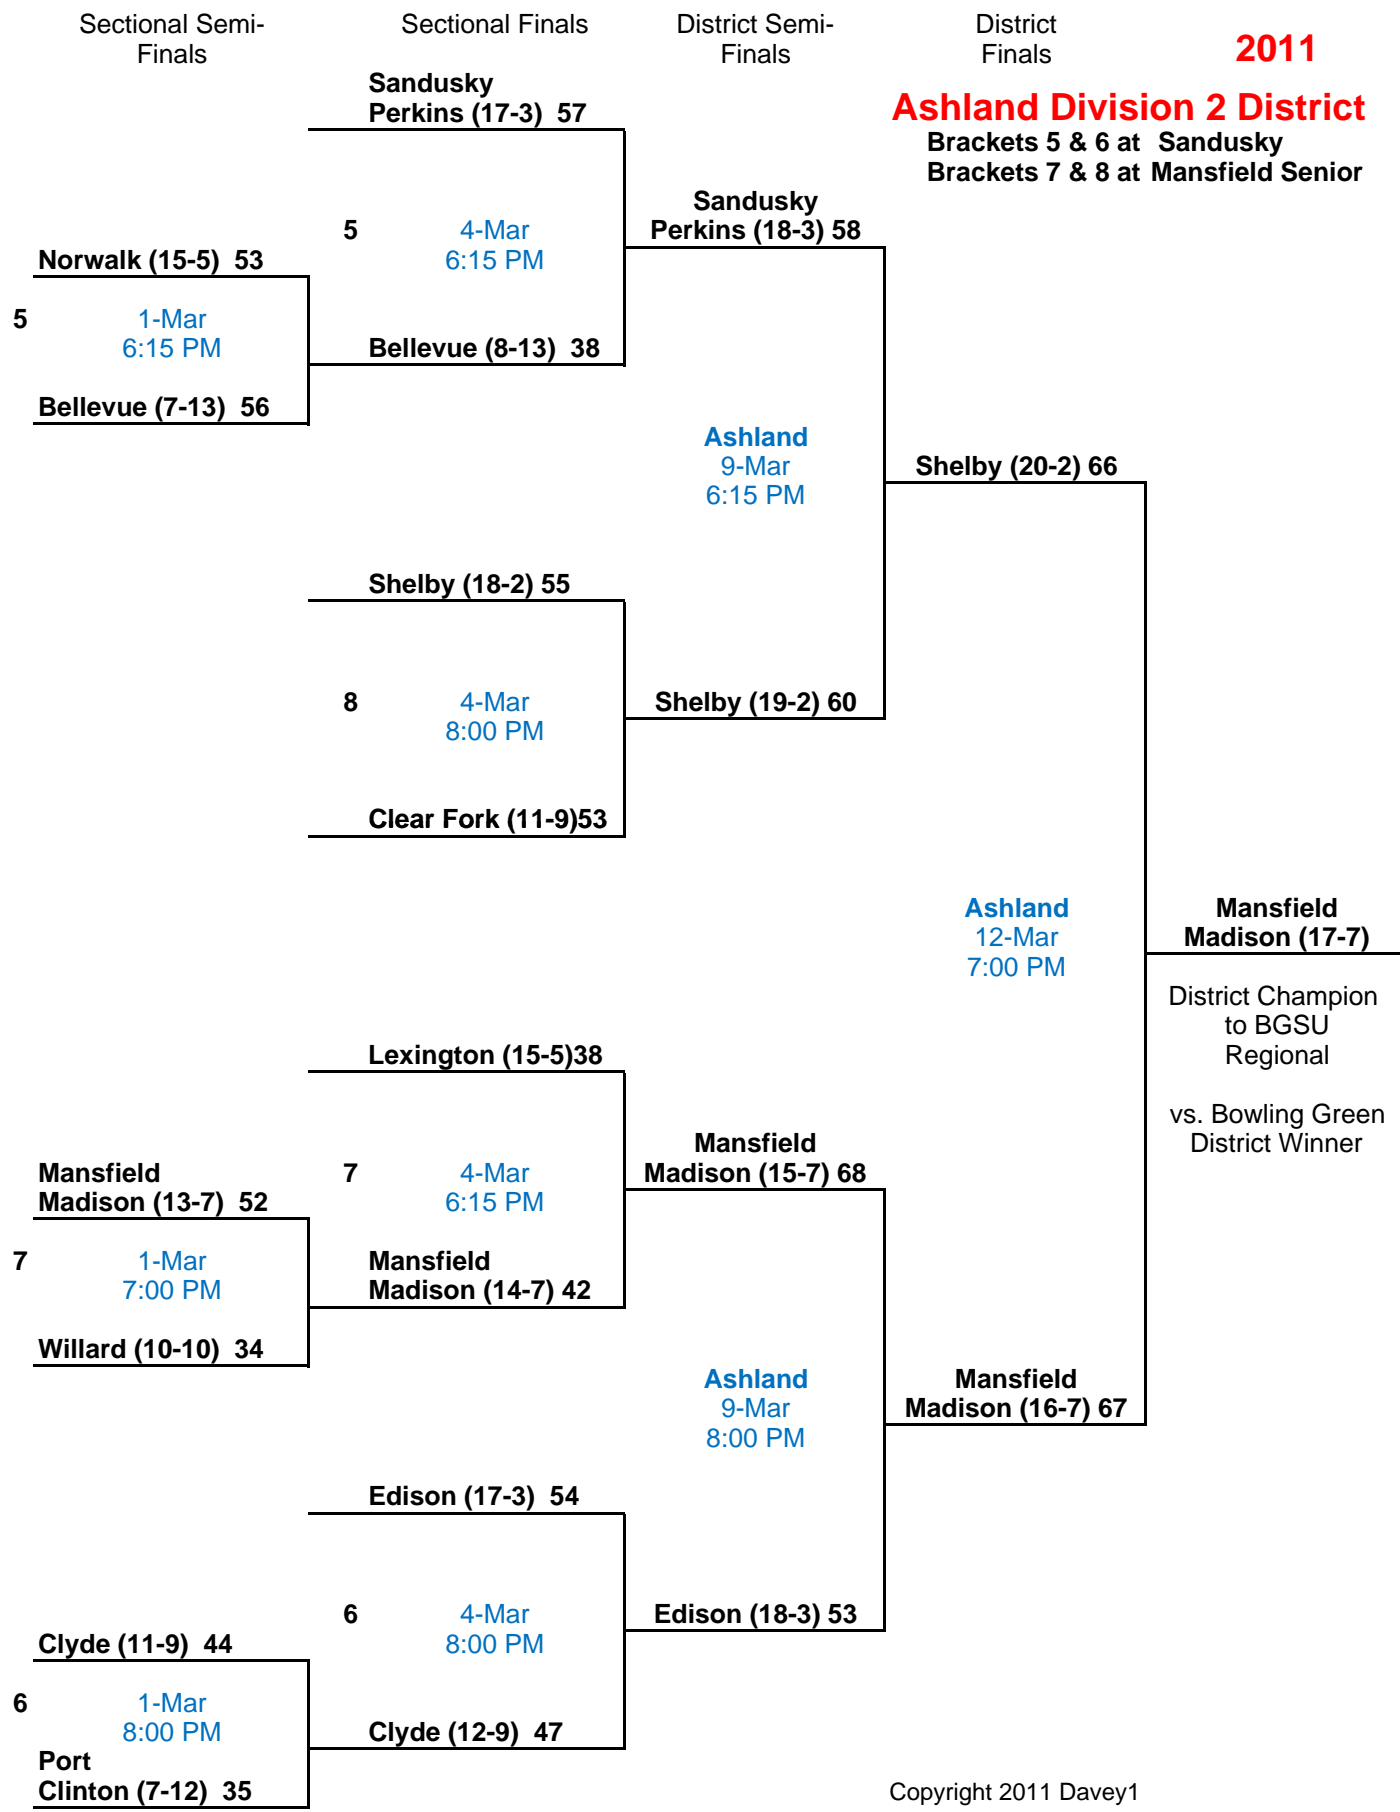

Sectional Semi-Finals

Sectional Finals

District Semi-Finals

District Finals

BGSU Division 1 District

Brackets 1 & 2 at Willard
Brackets 3 & 4 at Liberty-Benton

Sectional Semi-Finals

Sectional Finals

District Semi-Finals

District Finals

2011

Toledo Division 1 District

Brackets 5 & 6 at Toledo Cent. Cath.
Brackets 7 & 8 at Toledo Waite

2011

BGSU Division 2 District

Brackets 1 & 2 at Oregon Clay
Brackets 3 & 4 at Swanton

2011

ONU Division 2 District
Brackets 9 & 10 at Lima Senior
Brackets 11 & 12 at Riverdale

Sectional Semi-Finals

Sectional Finals

District Semi-Finals

District Finals

Sectional Semi-Finals

Sectional Finals