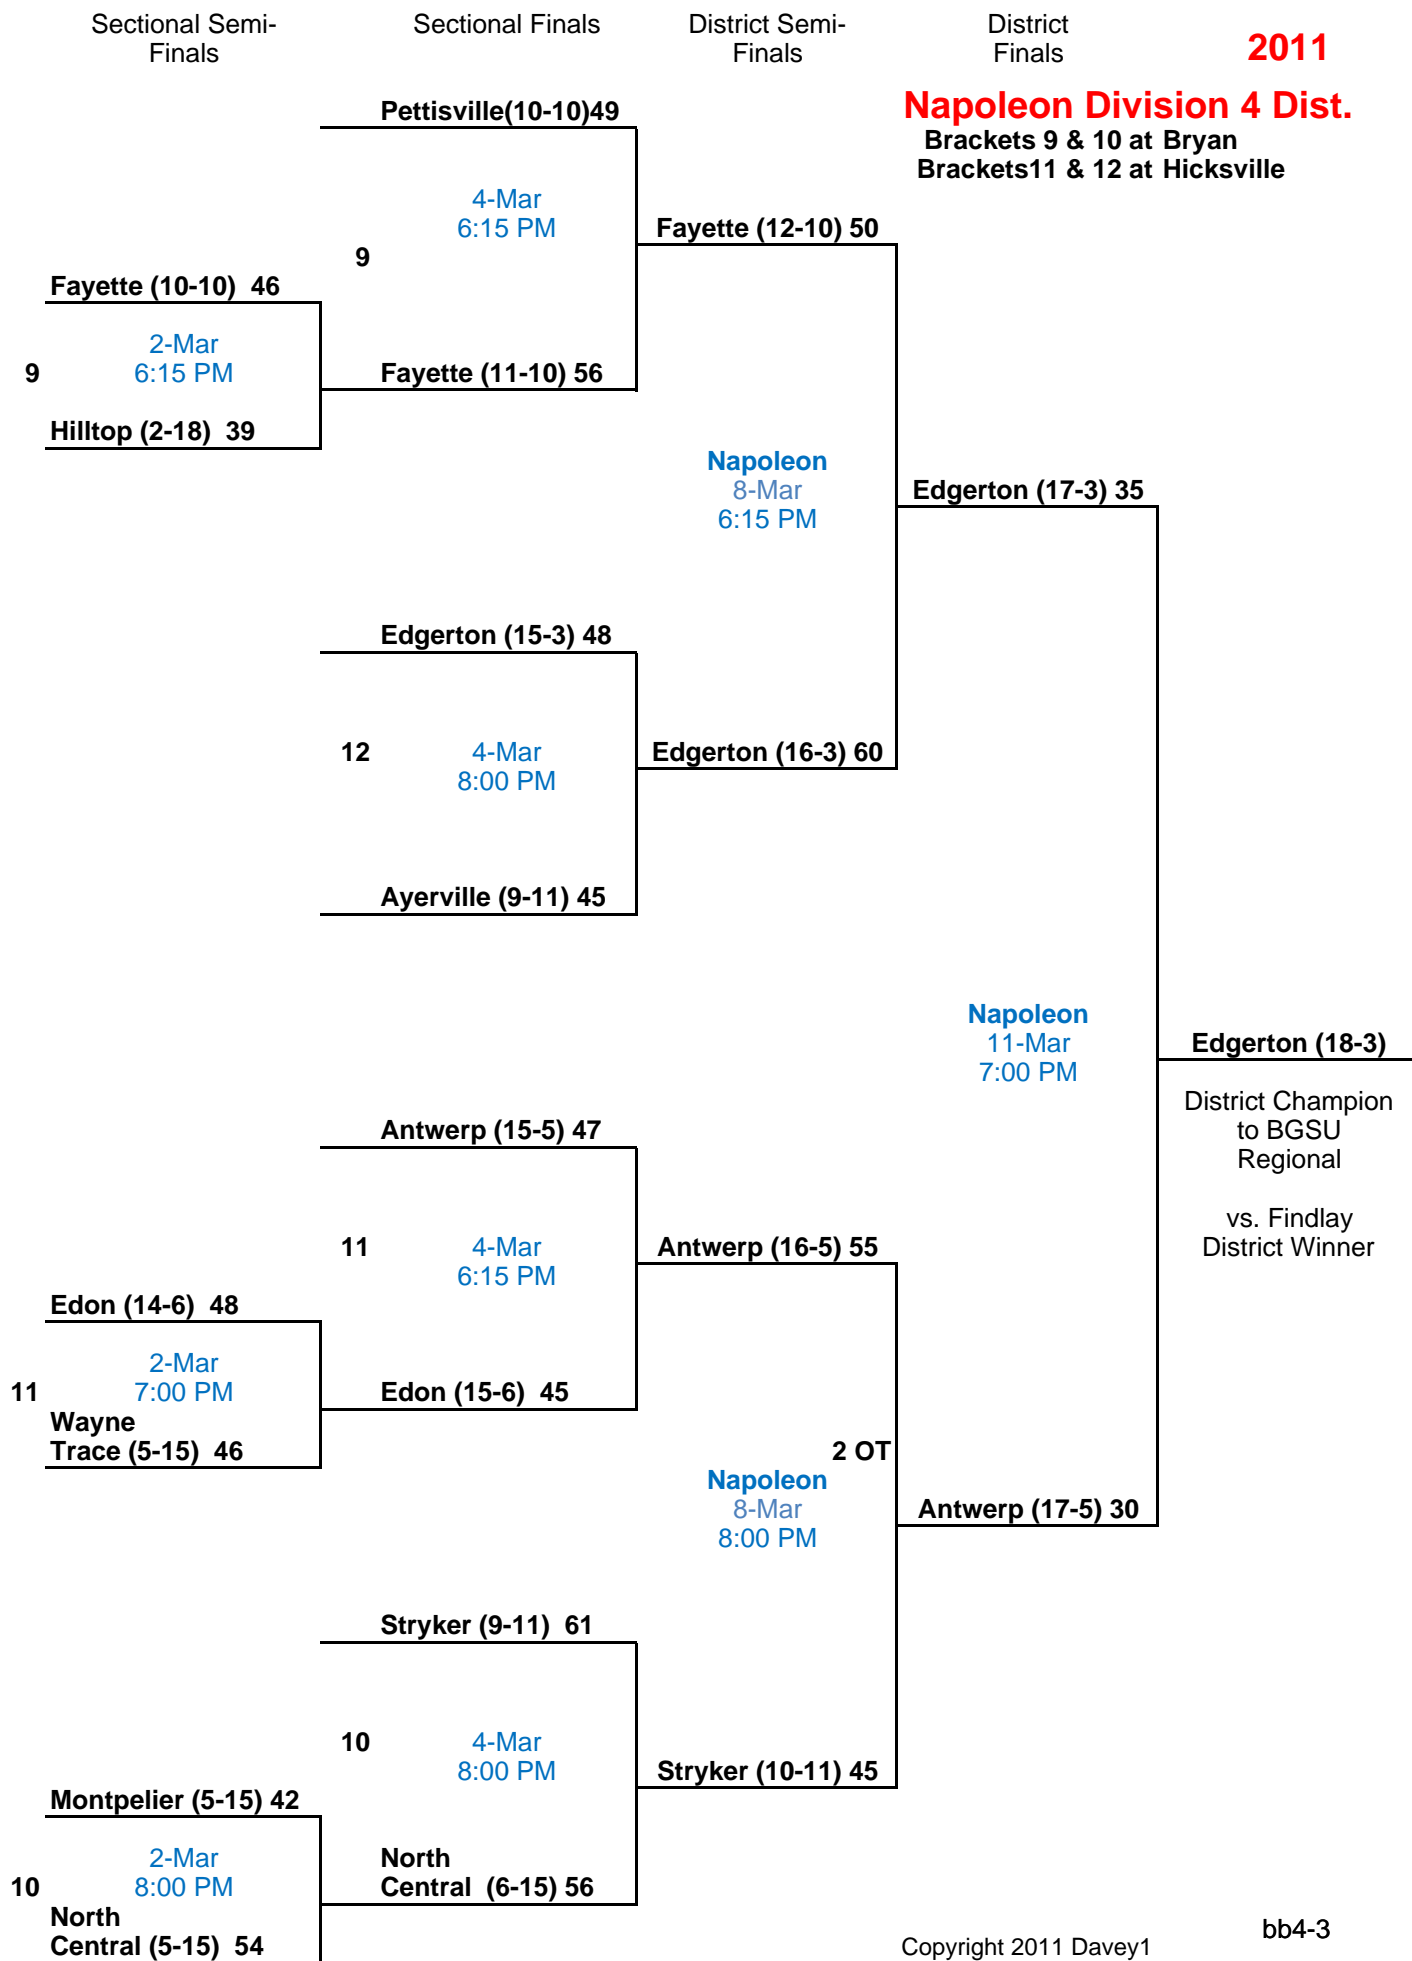

Sectional Semi-Finals

Sectional Finals

District Semi-Finals

District Finals

BGSU Division 1 District

Brackets 1 & 2 at Willard
Brackets 3 & 4 at Liberty-Benton

Sectional Semi-Finals

Sectional Finals

District Semi-Finals

District Finals

2011

Napoleon Division 3 Dist.
Brackets 1 & 2 at Defiance
Brackets 3 & 4 at Toledo Whitmer

2011

Elida Division 3 District
Brackets 5 & 6 at Findlay
Brackets 7 & 8 at Wapakoneta

Brackets 5 & 6 at Kenton
Brackets 7 & 8 at Elida

2011

Napoleon Division 4 Dist.

Brackets 9 & 10 at Bryan
Brackets 11 & 12 at Hicksville

2011

Liberty-Benton Division 4
 Brackets 13 & 14 at Ottawa-Glandorf
 Brackets 15 & 16 at Fostoria