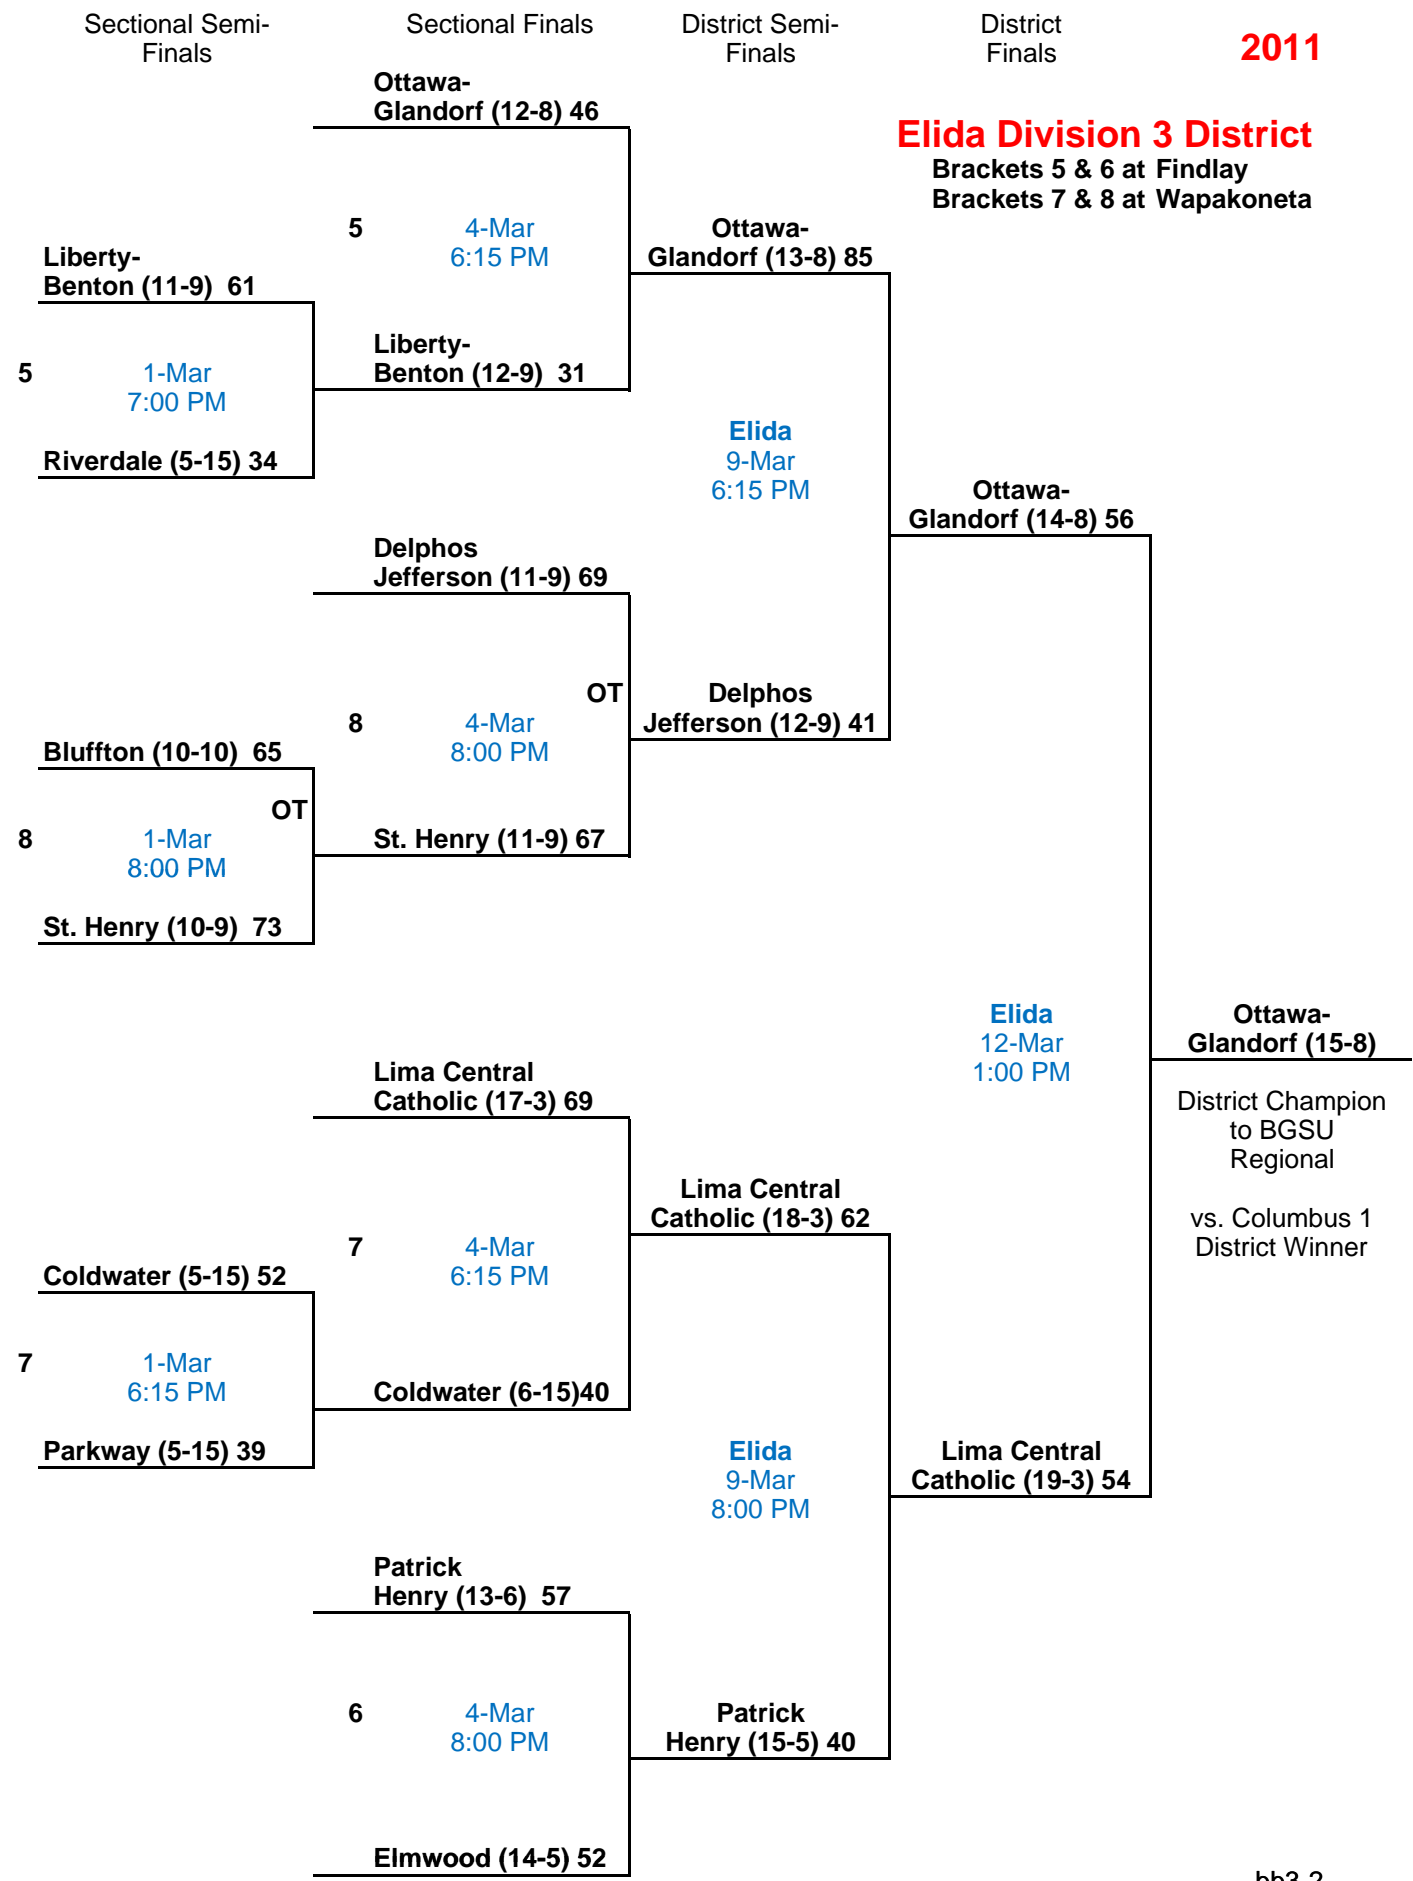

Sectional Semi-Finals

Sectional Finals

District Semi-Finals

District Finals

BGSU Division 1 District

Brackets 1 & 2 at Willard
Brackets 3 & 4 at Liberty-Benton

Sectional Semi-Finals

Sectional Finals

District Semi-Finals

District Finals

2011

Napoleon Division 3 Dist.
Brackets 1 & 2 at Defiance
Brackets 3 & 4 at Toledo Whitmer

2011

Elida Division 3 District
Brackets 5 & 6 at Findlay
Brackets 7 & 8 at Wapakoneta

Brackets 5 & 6 at Kenton
Brackets 7 & 8 at Elida

2011

Napoleon Division 4 Dist.

Brackets 9 & 10 at Bryan
Brackets 11 & 12 at Hicksville

2011

Liberty-Benton Division 4
 Brackets 13 & 14 at Ottawa-Glandorf
 Brackets 15 & 16 at Fostoria