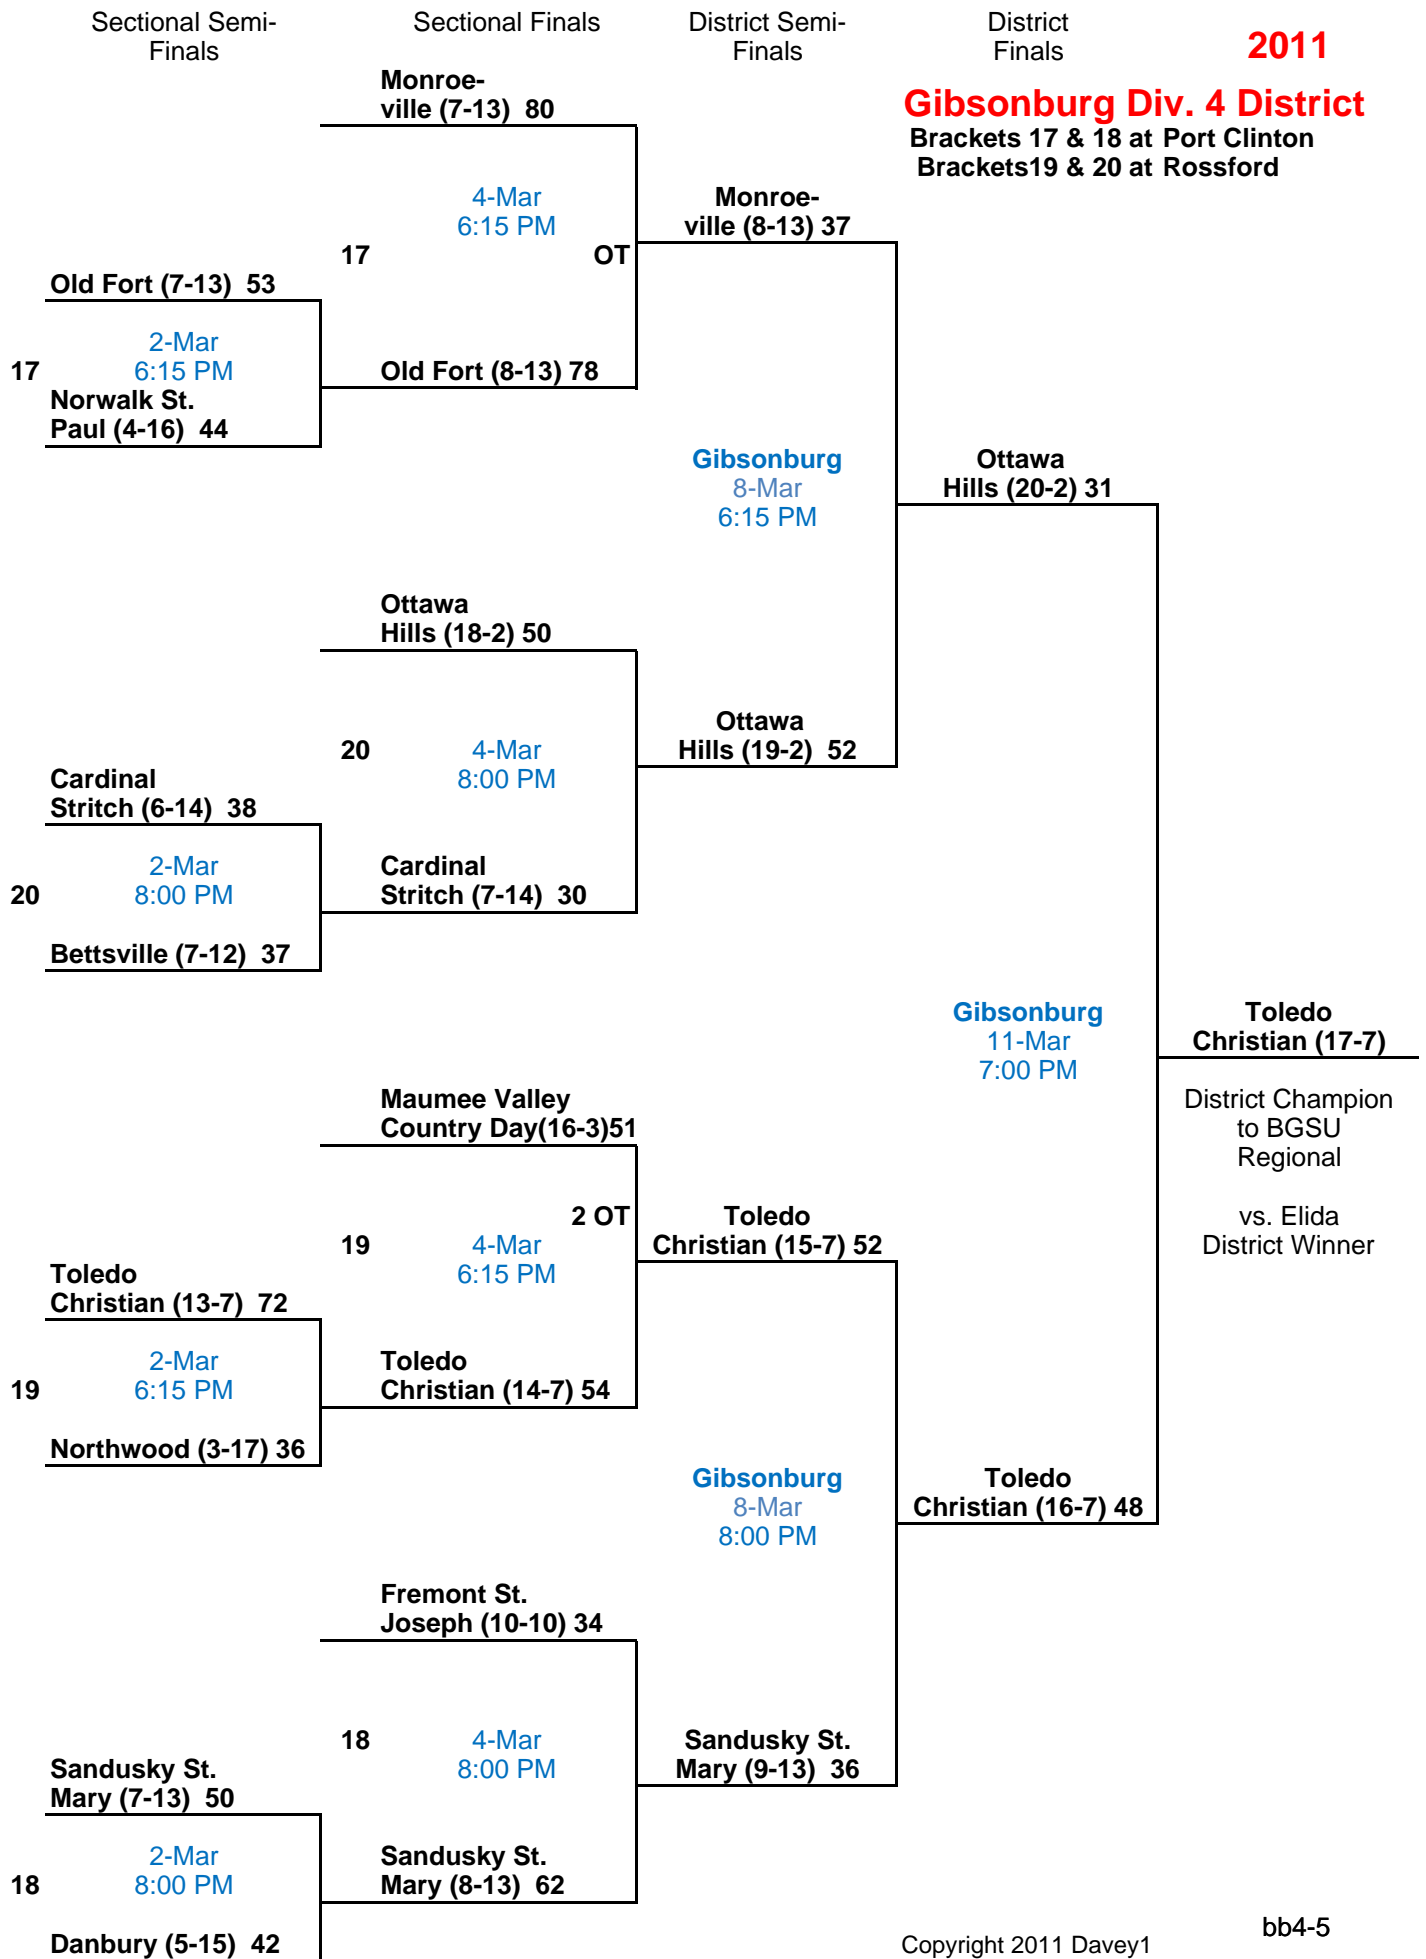

2011

Gibsonburg Div. 4 District

Brackets 17 & 18 at Port Clinton
Brackets 19 & 20 at Rossford