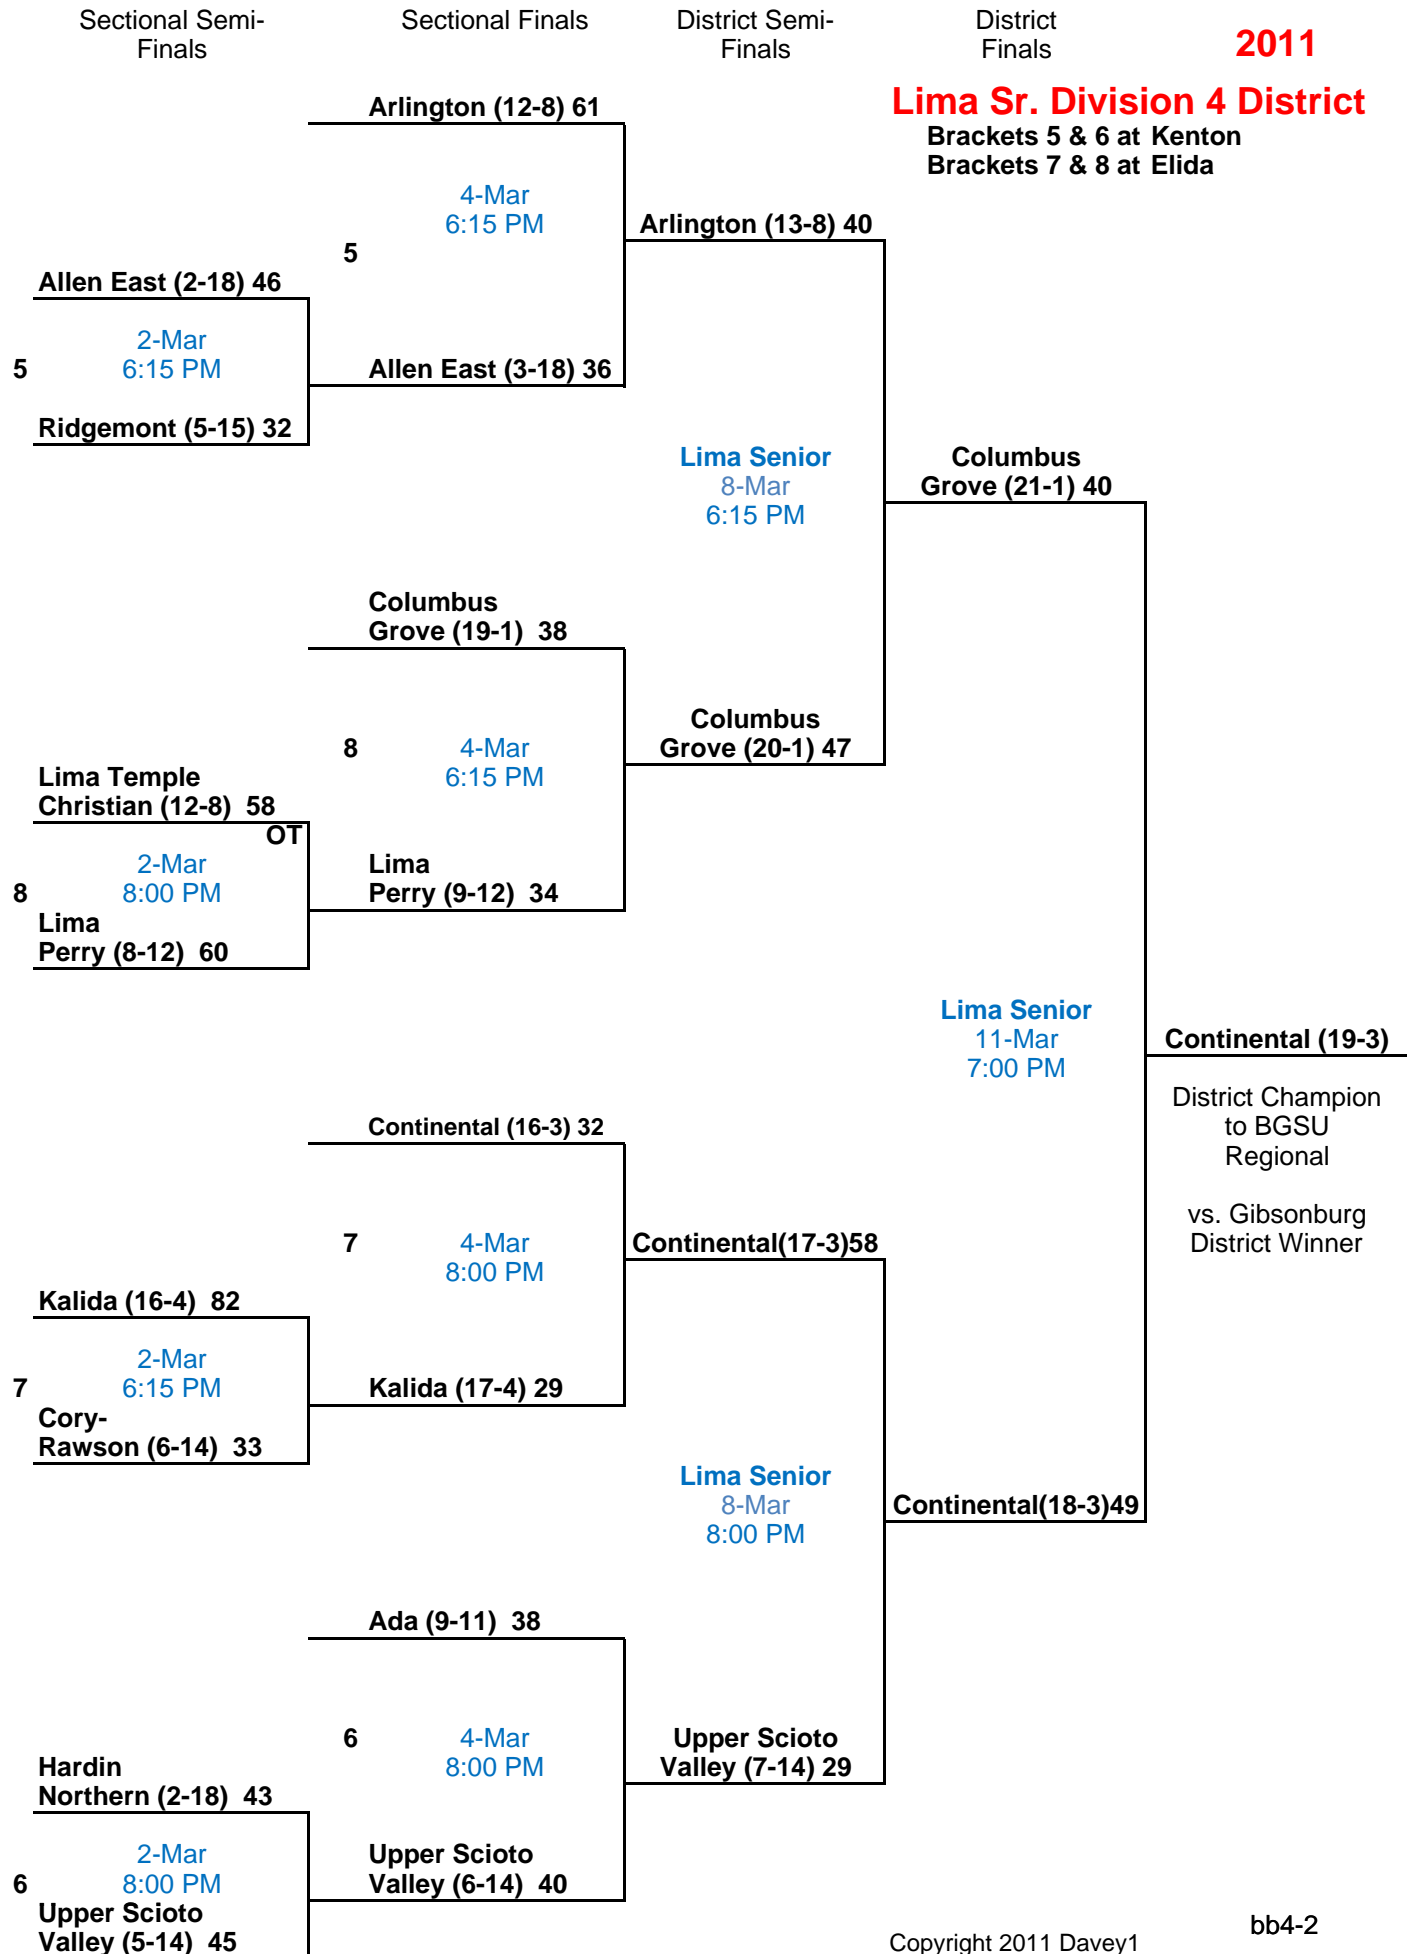

Sectional Semi-Finals

Sectional Finals

District Semi-Finals

District Finals

BGSU Division 1 District

Brackets 1 & 2 at Willard
Brackets 3 & 4 at Liberty-Benton

Sectional Semi-Finals

Sectional Finals

District Semi-Finals

District Finals

2011

Napoleon Division 3 Dist.
Brackets 1 & 2 at Defiance
Brackets 3 & 4 at Toledo Whitmer

2011

Elida Division 3 District
Brackets 5 & 6 at Findlay
Brackets 7 & 8 at Wapakoneta

Brackets 5 & 6 at Kenton
Brackets 7 & 8 at Elida

2011

Napoleon Division 4 Dist.

Brackets 9 & 10 at Bryan
Brackets 11 & 12 at Hicksville

2011

Liberty-Benton Division 4
 Brackets 13 & 14 at Ottawa-Glandorf
 Brackets 15 & 16 at Fostoria