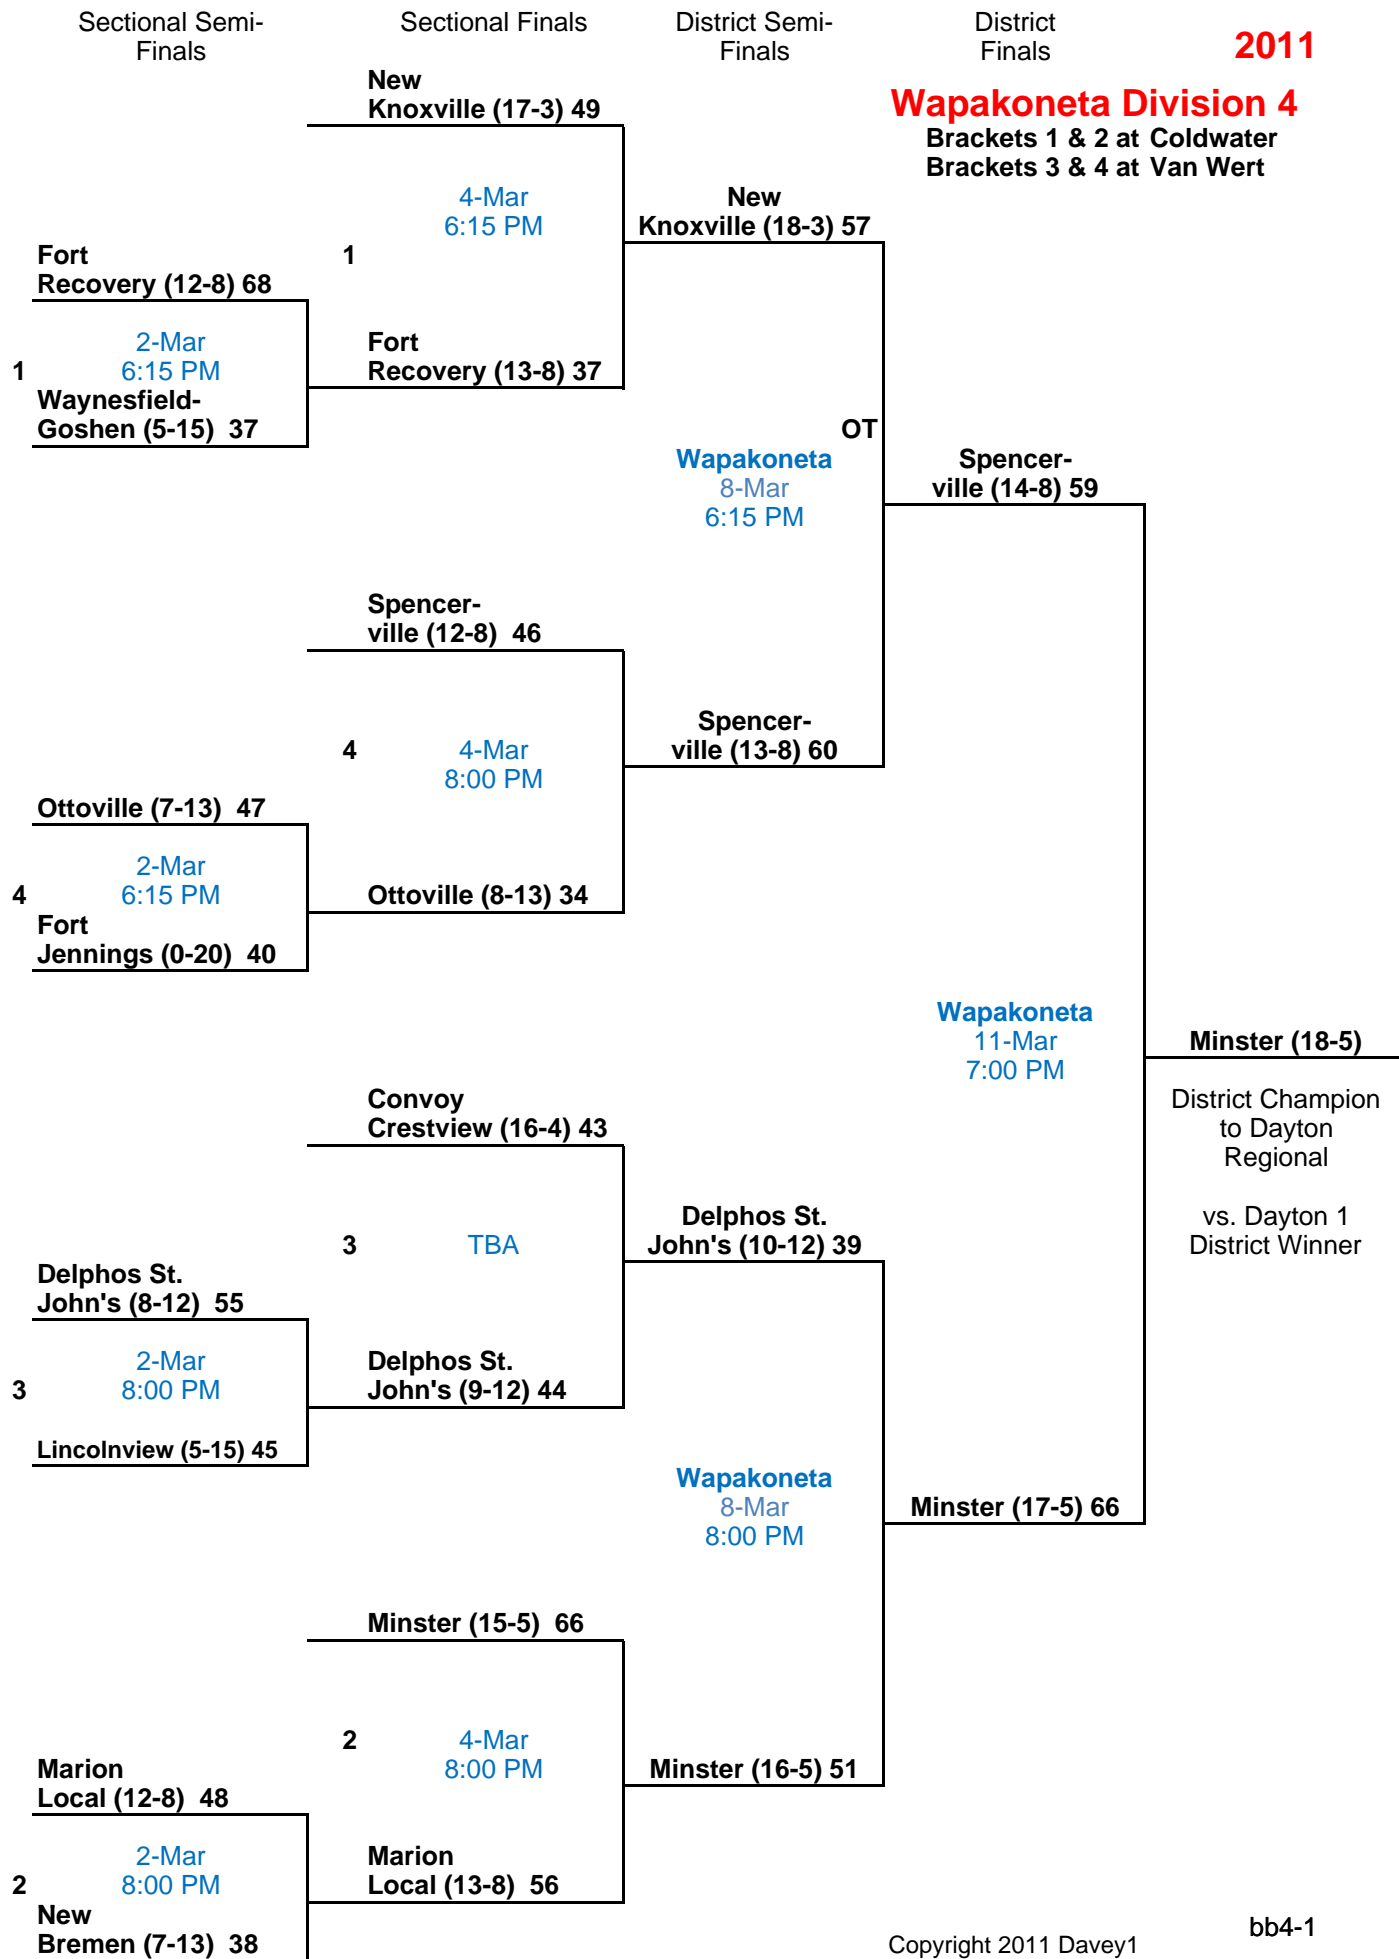

Sectional Semi-Finals

Sectional Finals

District Semi-Finals

District Finals

BGSU Division 1 District

Brackets 1 & 2 at Willard
Brackets 3 & 4 at Liberty-Benton

Sectional Semi-Finals

Sectional Finals

District Semi-Finals

District Finals

2011

Napoleon Division 3 Dist.
Brackets 1 & 2 at Defiance
Brackets 3 & 4 at Toledo Whitmer

2011

Elida Division 3 District
Brackets 5 & 6 at Findlay
Brackets 7 & 8 at Wapakoneta

2011

Mansfield Division 3 Dist.
 Brackets 9 & 10 at Lexington
 Brackets 11 & 12 at Norwalk

2011

Wapakoneta Division 4

Brackets 1 & 2 at Coldwater
Brackets 3 & 4 at Van Wert

2011

Lima Sr. Division 4 District

Brackets 5 & 6 at Kenton
Brackets 7 & 8 at Elida

2011

Napoleon Division 4 Dist.

Brackets 9 & 10 at Bryan
Brackets 11 & 12 at Hicksville

2011

Liberty-Benton Division 4
 Brackets 13 & 14 at Ottawa-Glandorf
 Brackets 15 & 16 at Fostoria