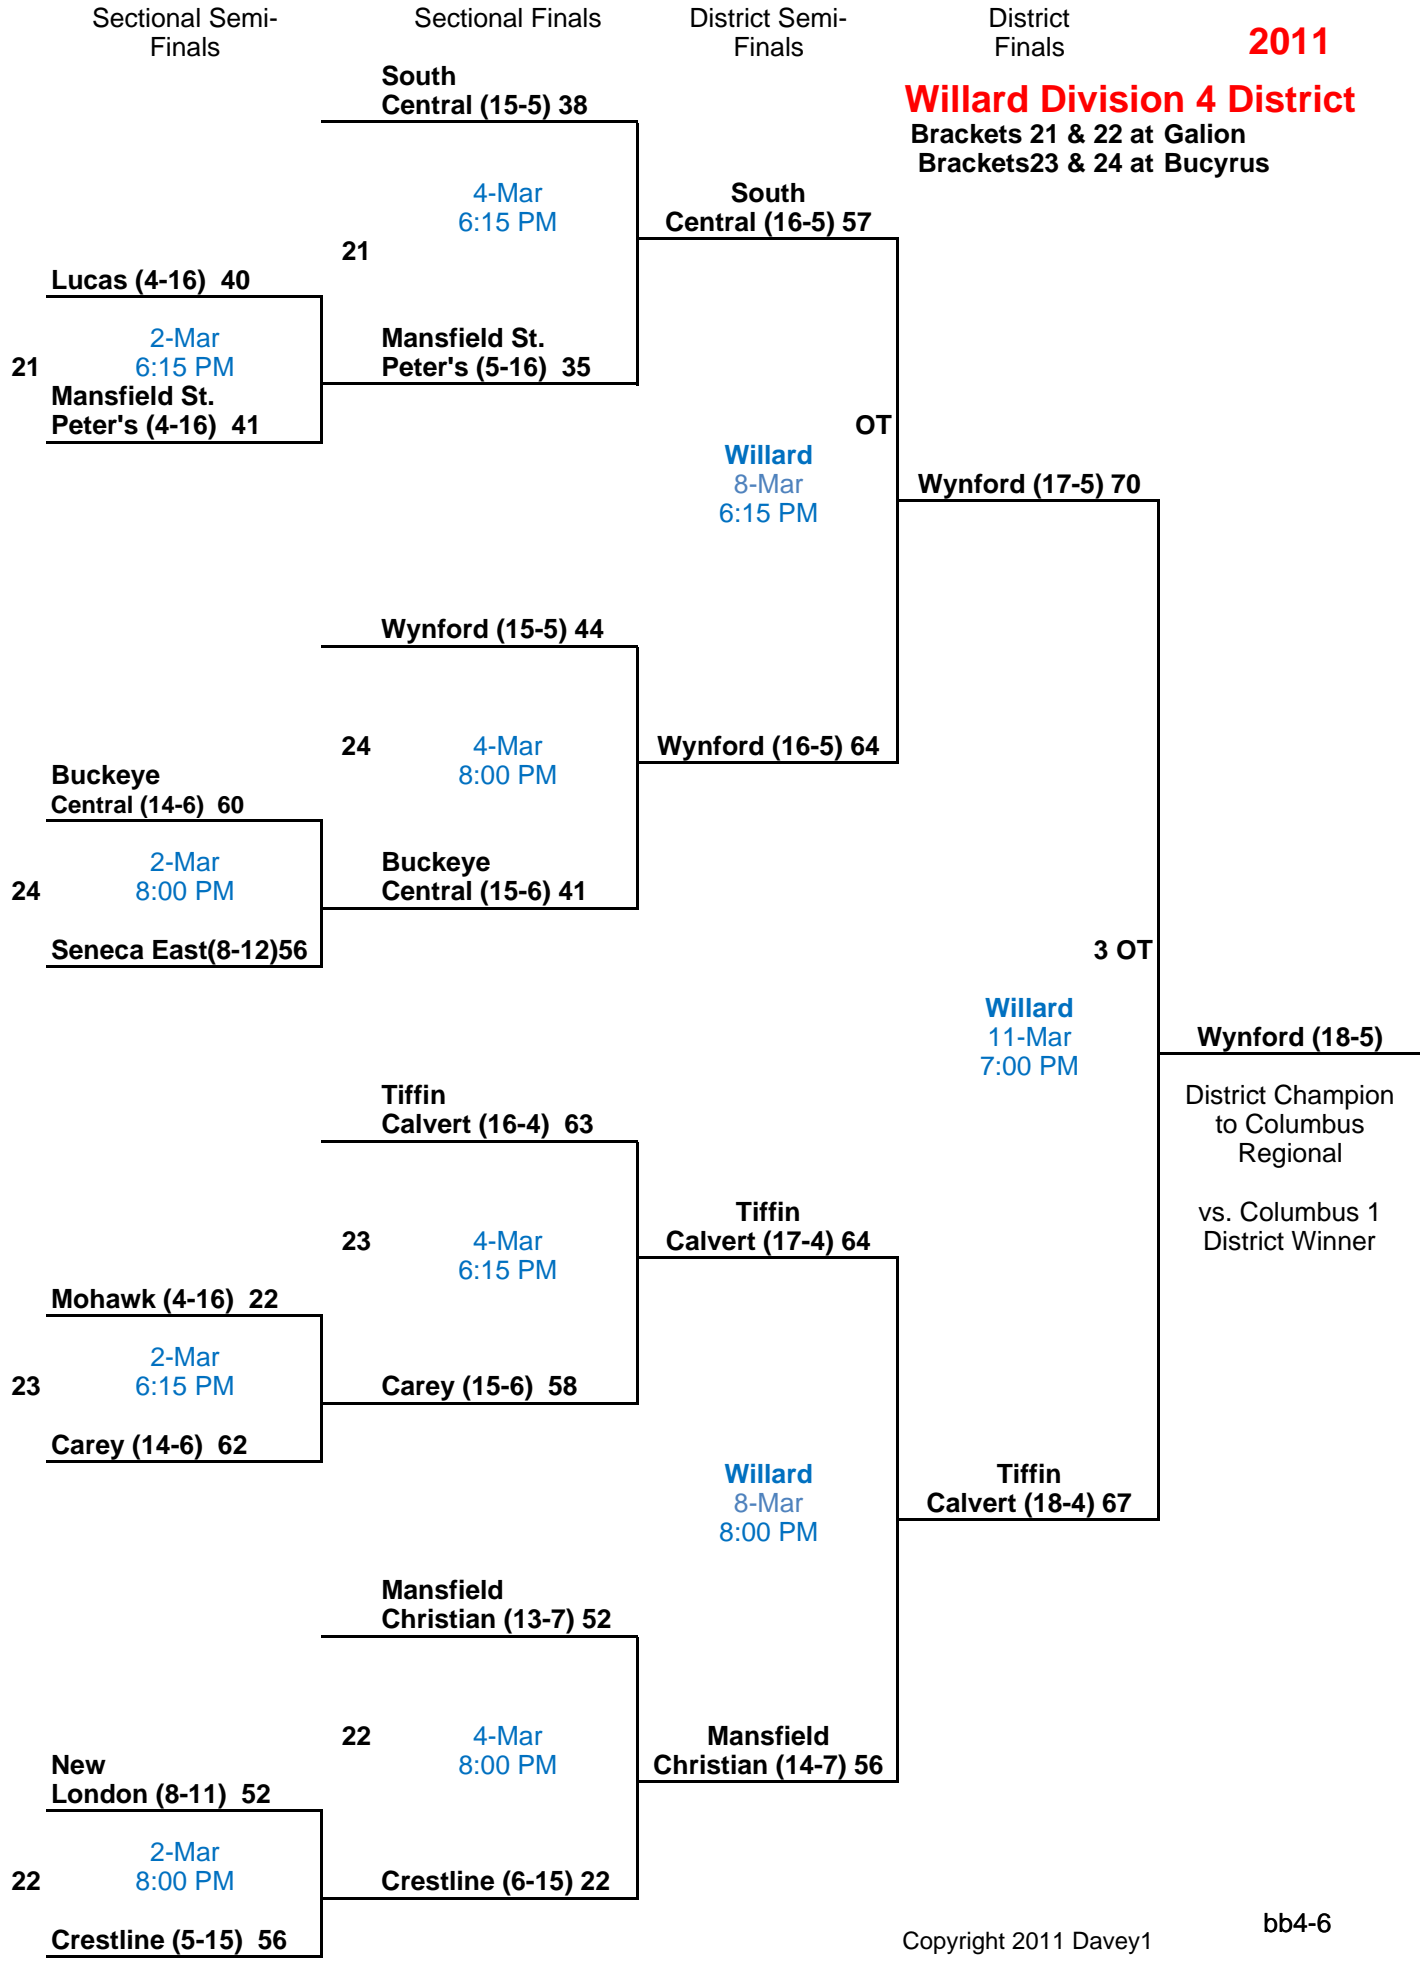

Sectional Semi-Finals

Sectional Finals

District Semi-Finals

District Finals

BGSU Division 1 District

Brackets 1 & 2 at Willard
Brackets 3 & 4 at Liberty-Benton

Sectional Semi-Finals

Sectional Finals

Brackets 5 & 6 at Kenton
Brackets 7 & 8 at Elida

2011

Napoleon Division 4 Dist.

Brackets 9 & 10 at Bryan
Brackets 11 & 12 at Hicksville

2011

Liberty-Benton Division 4
 Brackets 13 & 14 at Ottawa-Glandorf
 Brackets 15 & 16 at Fostoria

2011

Gibsonburg Div. 4 District

Brackets 17 & 18 at Port Clinton
Brackets 19 & 20 at Rossford

2011

Willard Division 4 District

Brackets 21 & 22 at Galion
Brackets 23 & 24 at Bucyrus

2011 Trail Trash Calendar