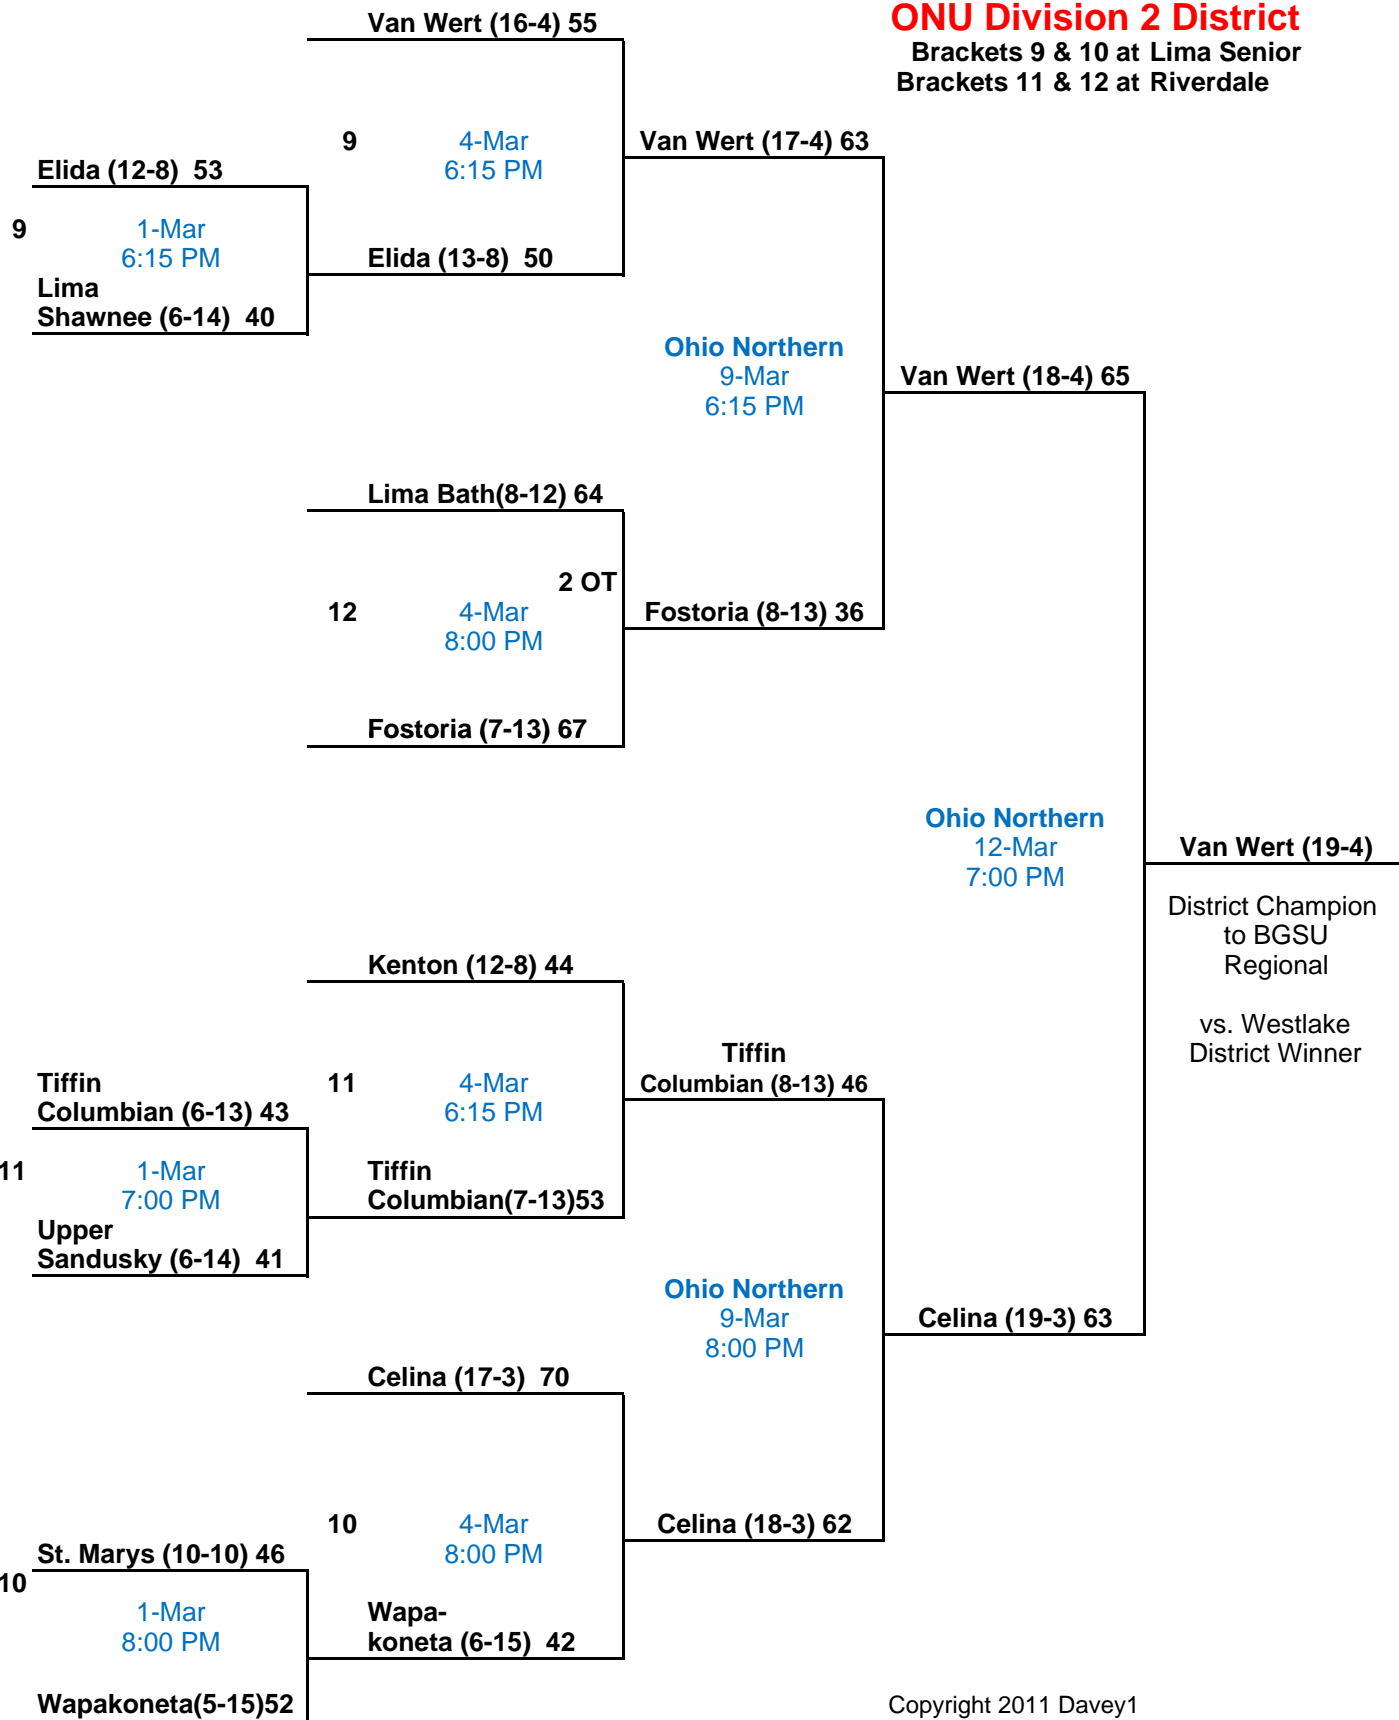

Sectional Semi-Finals

Sectional Finals

District Semi-Finals

District Finals

BGSU Division 1 District

Brackets 1 & 2 at Willard
Brackets 3 & 4 at Liberty-Benton

Sectional Semi-Finals

Sectional Finals

District Semi-Finals

District Finals

2011

Toledo Division 1 District

Brackets 5 & 6 at Toledo Cent. Cath.
Brackets 7 & 8 at Toledo Waite

2011

BGSU Division 2 District

Brackets 1 & 2 at Oregon Clay
Brackets 3 & 4 at Swanton

2011

ONU Division 2 District
Brackets 9 & 10 at Lima Senior
Brackets 11 & 12 at Riverdale

Sectional Semi-Finals

Sectional Finals

District Semi-Finals

District Finals

Sectional Semi-Finals

Sectional Finals

District Semi-Finals

District Finals

2011

Napoleon Division 3 Dist.
Brackets 1 & 2 at Defiance
Brackets 3 & 4 at Toledo Whitmer

2011

Elida Division 3 District
Brackets 5 & 6 at Findlay
Brackets 7 & 8 at Wapakoneta