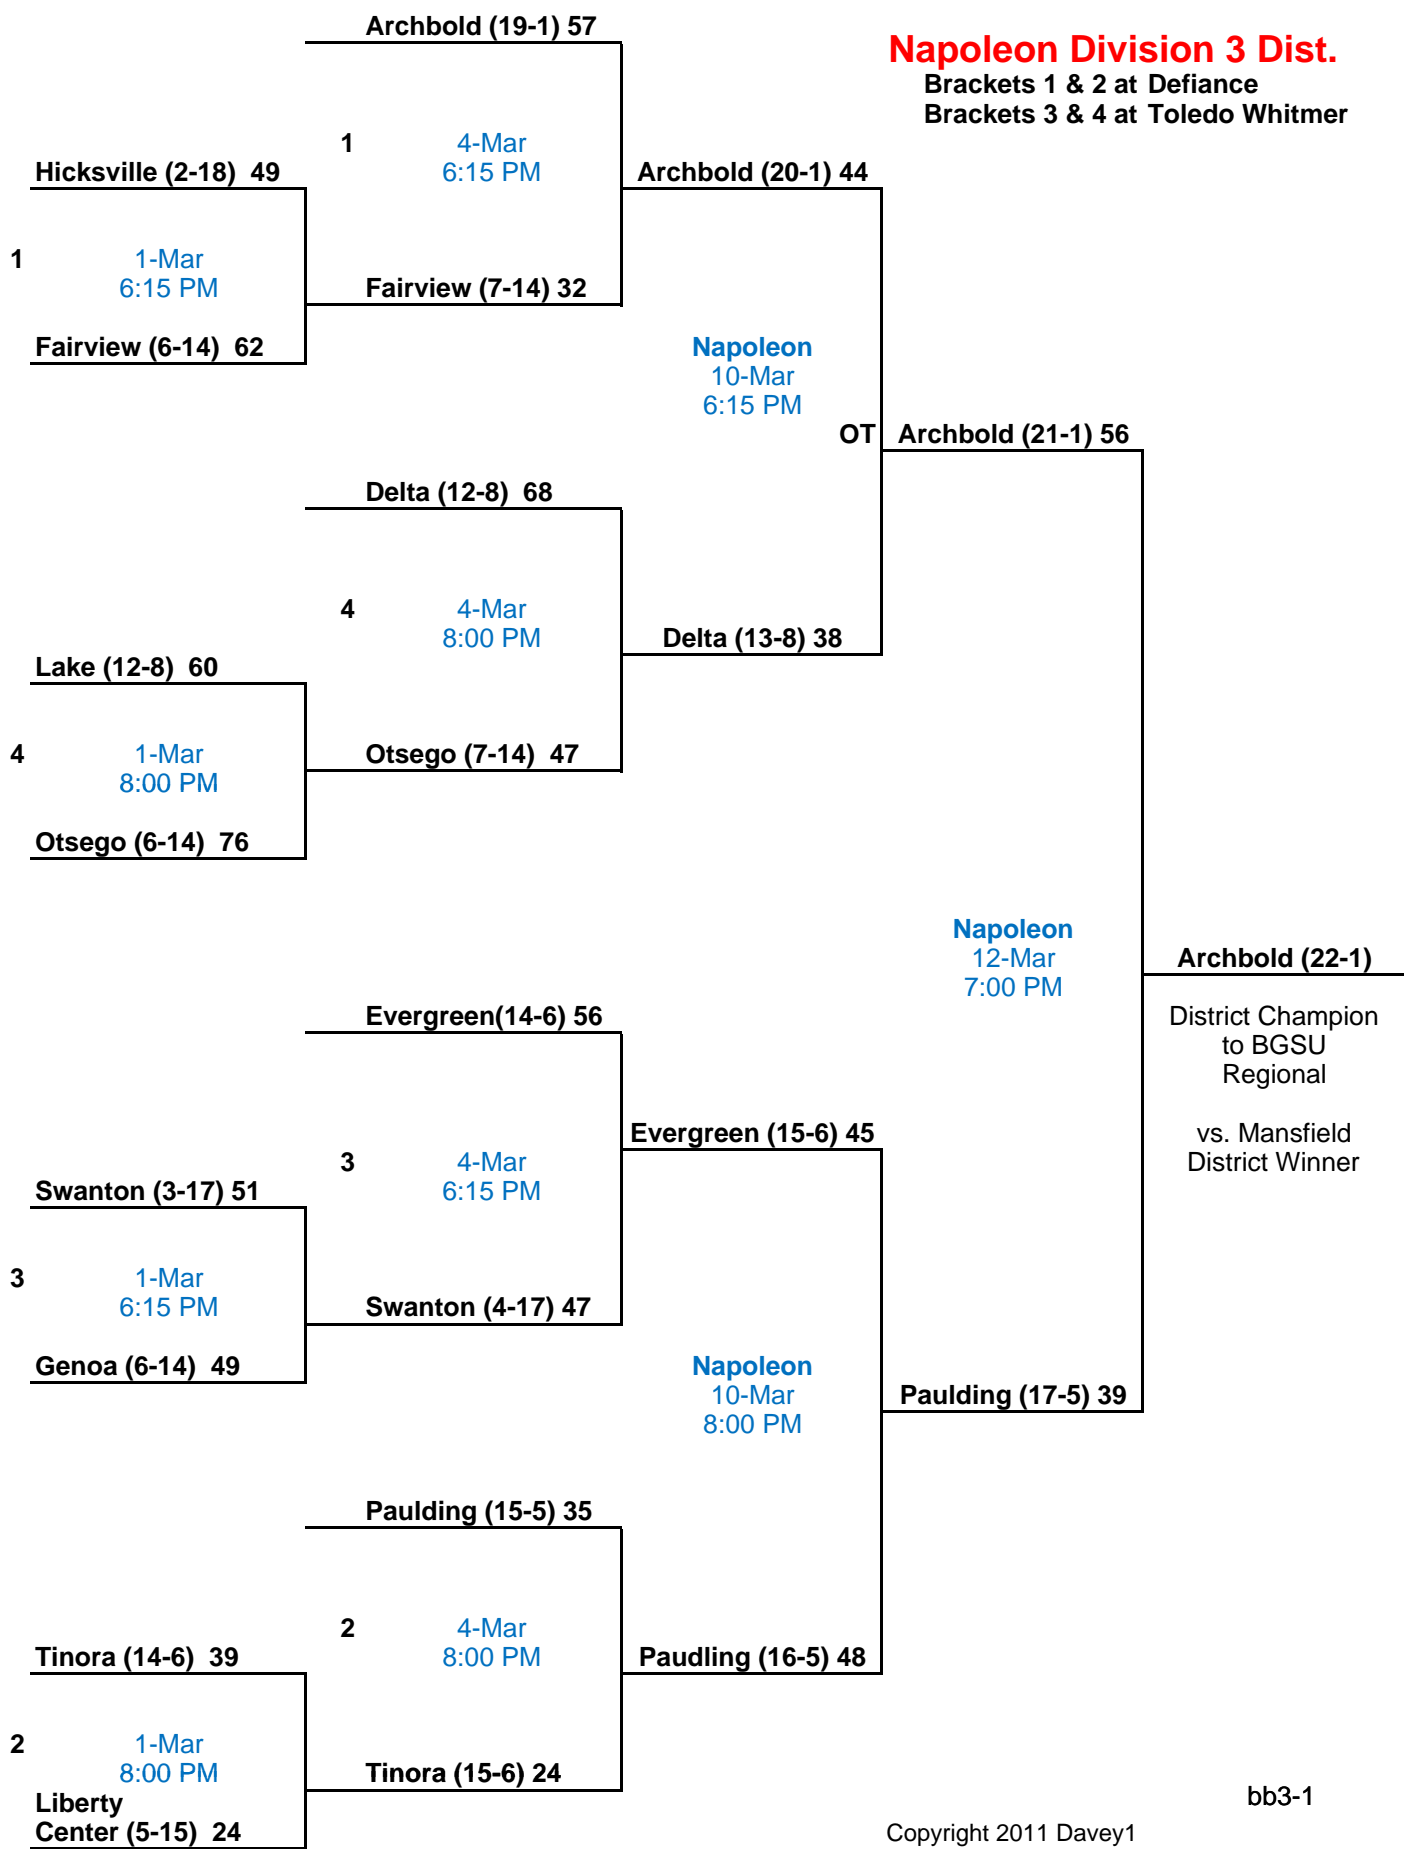

Sectional Semi-Finals

Sectional Finals

District Semi-Finals

District Finals

2011

Napoleon Division 3 Dist.
Brackets 1 & 2 at Defiance
Brackets 3 & 4 at Toledo Whitmer