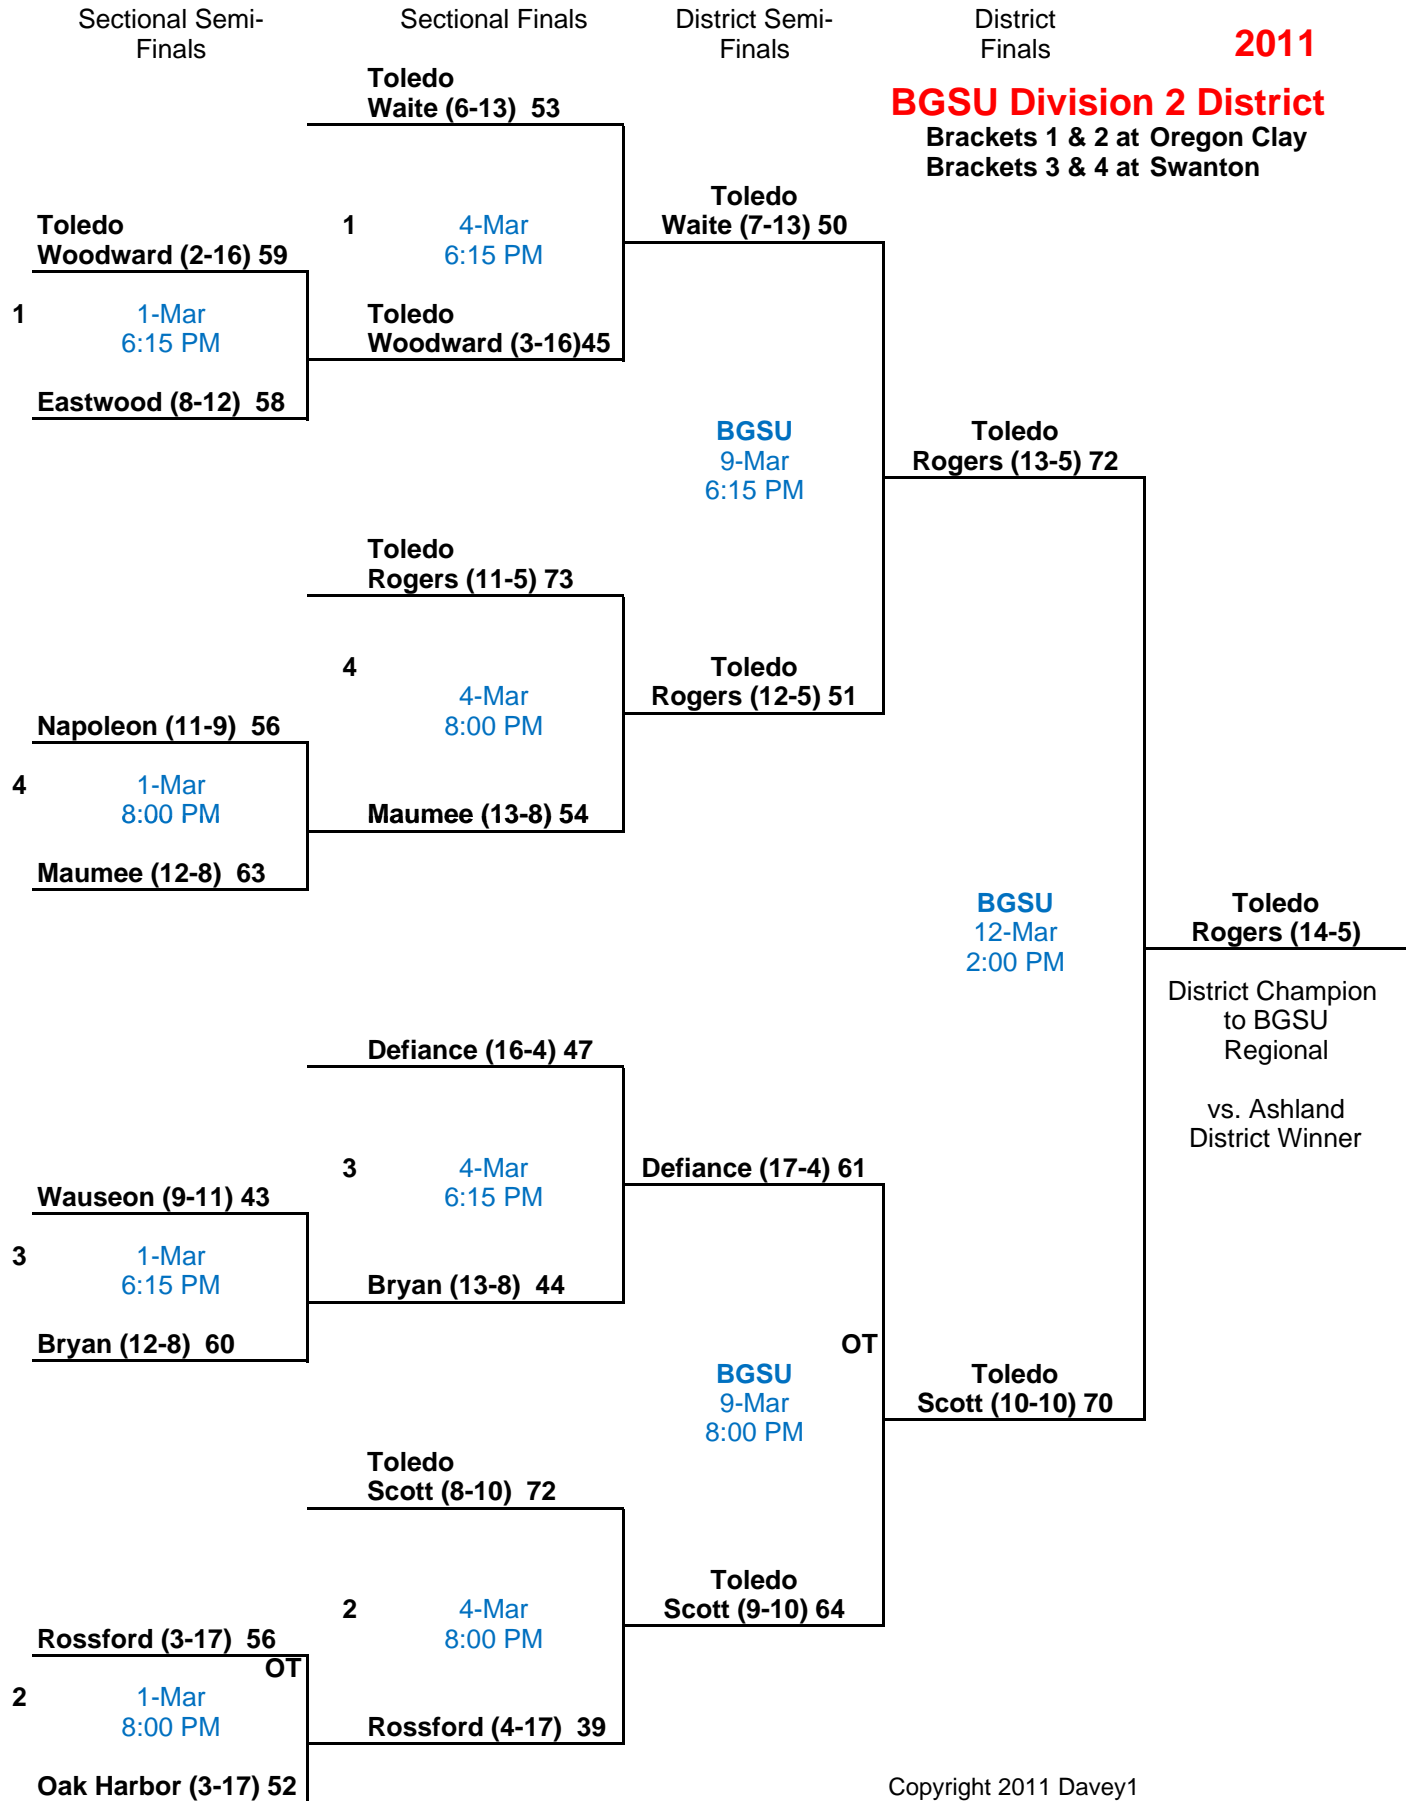

Sectional Semi-Finals

Sectional Finals

District Semi-Finals

District Finals

BGSU Division 1 District

Brackets 1 & 2 at Willard
Brackets 3 & 4 at Liberty-Benton

Sectional Semi-Finals

Sectional Finals

District Semi-Finals

District Finals

2011

Toledo Division 1 District

Brackets 5 & 6 at Toledo Cent. Cath.
Brackets 7 & 8 at Toledo Waite

2011

BGSU Division 2 District

Brackets 1 & 2 at Oregon Clay
Brackets 3 & 4 at Swanton

2011

ONU Division 2 District
Brackets 9 & 10 at Lima Senior
Brackets 11 & 12 at Riverdale

Sectional Semi-Finals

Sectional Finals

District Semi-Finals

District Finals

Sectional Semi-Finals

Sectional Finals

District Semi-Finals

District Finals

2011

Napoleon Division 3 Dist.
Brackets 1 & 2 at Defiance
Brackets 3 & 4 at Toledo Whitmer

2011

Elida Division 3 District
Brackets 5 & 6 at Findlay
Brackets 7 & 8 at Wapakoneta