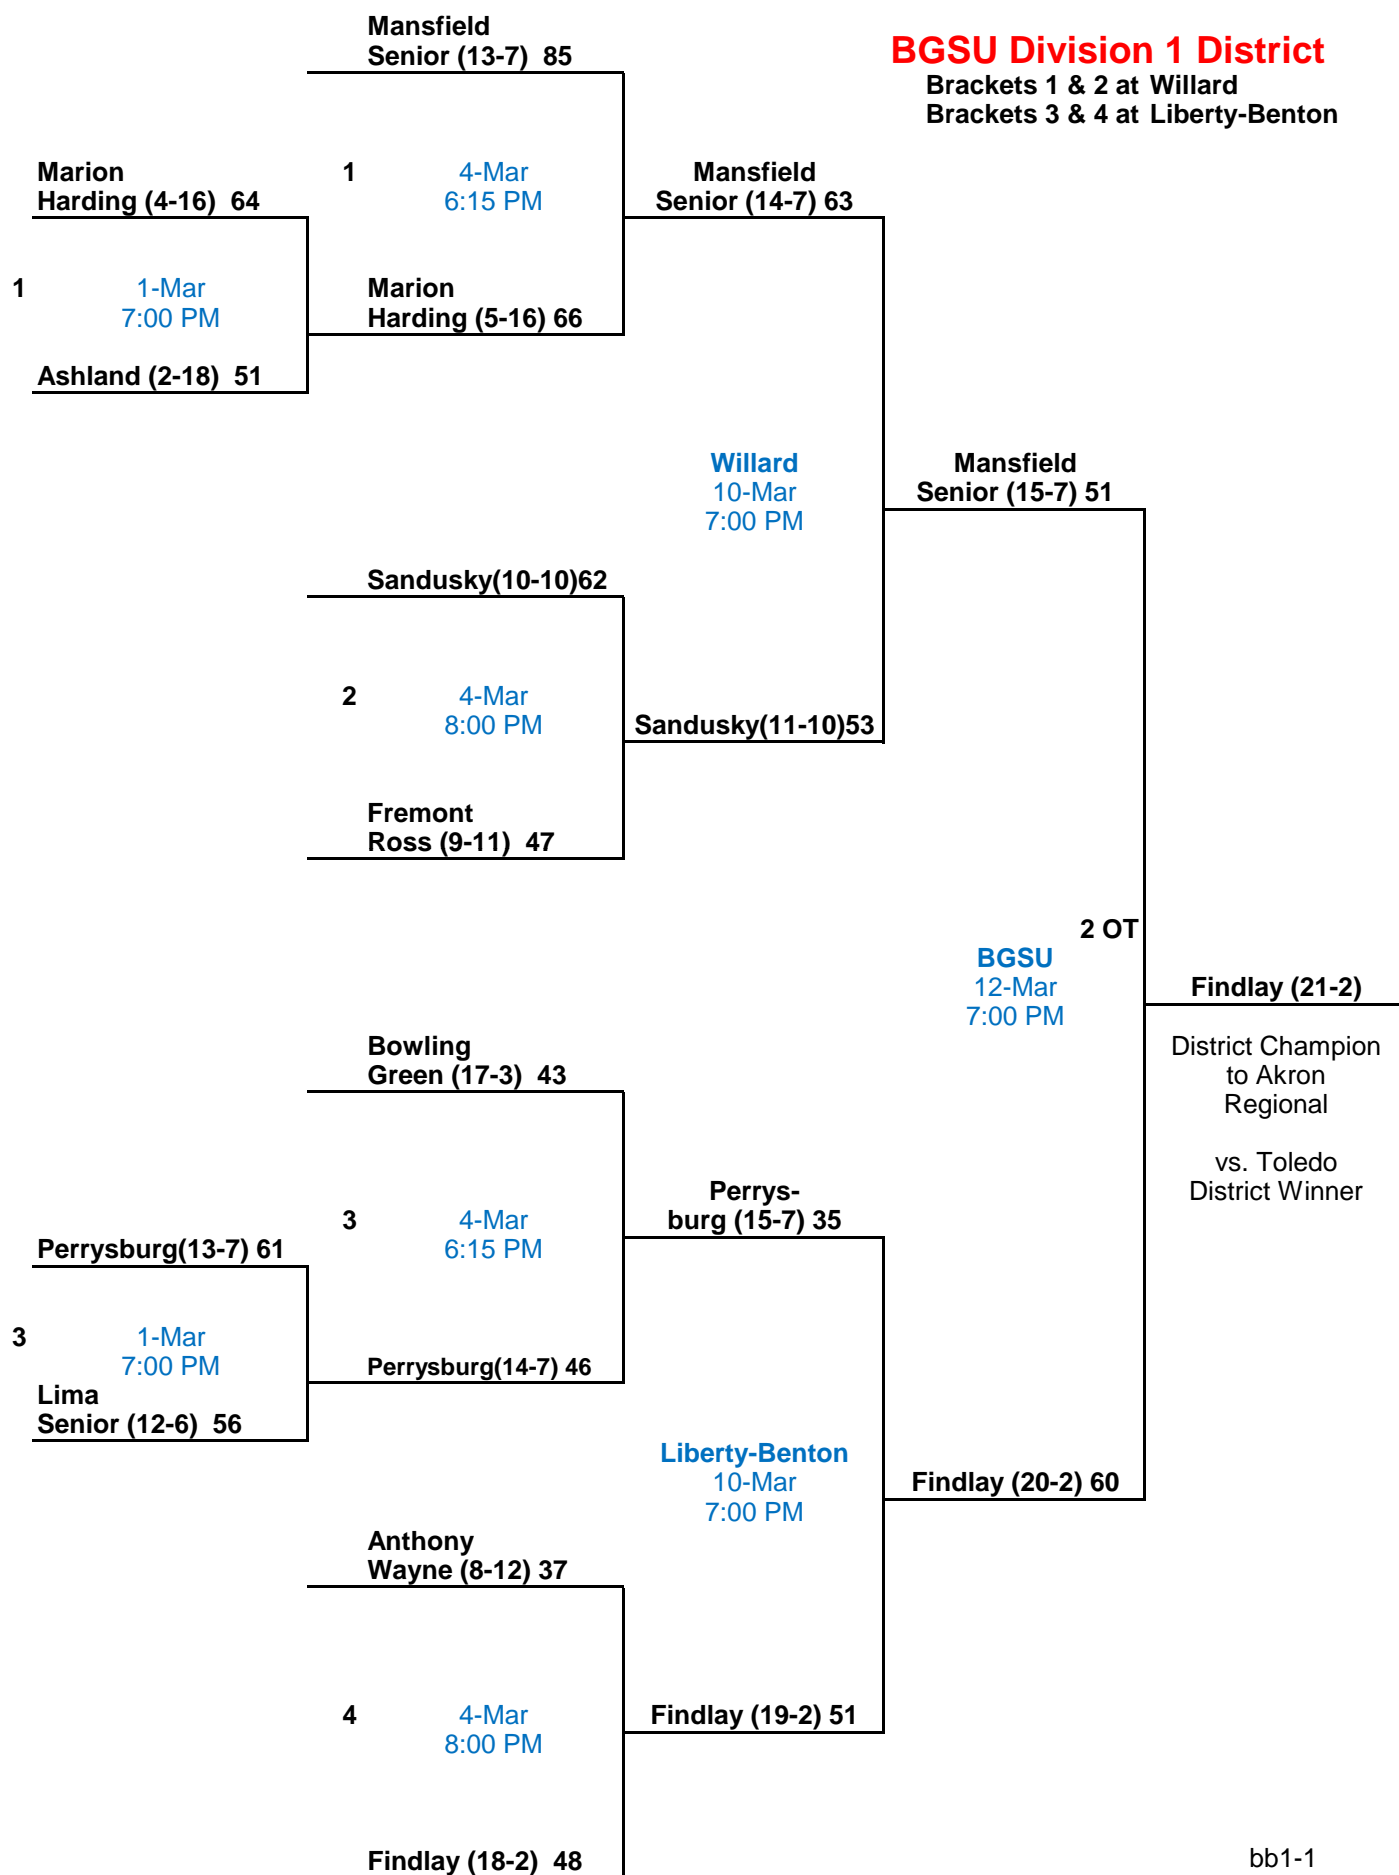

Sectional Semi-Finals

Sectional Finals

District Semi-Finals

District Finals

BGSU Division 1 District

Brackets 1 & 2 at Willard
Brackets 3 & 4 at Liberty-Benton

Sectional Semi-Finals

Sectional Finals

District Semi-Finals

District Finals

2011

Toledo Division 1 District

Brackets 5 & 6 at Toledo Cent. Cath.
Brackets 7 & 8 at Toledo Waite

2011

BGSU Division 2 District

Brackets 1 & 2 at Oregon Clay
Brackets 3 & 4 at Swanton

2011

ONU Division 2 District
Brackets 9 & 10 at Lima Senior
Brackets 11 & 12 at Riverdale

Sectional Semi-Finals

Sectional Finals

District Semi-Finals

District Finals

Sectional Semi-Finals

Sectional Finals

Brackets 5 & 6 at Kenton
Brackets 7 & 8 at Elida

2011

Napoleon Division 4 Dist.

Brackets 9 & 10 at Bryan
Brackets 11 & 12 at Hicksville

2011

Liberty-Benton Division 4
 Brackets 13 & 14 at Ottawa-Glandorf
 Brackets 15 & 16 at Fostoria