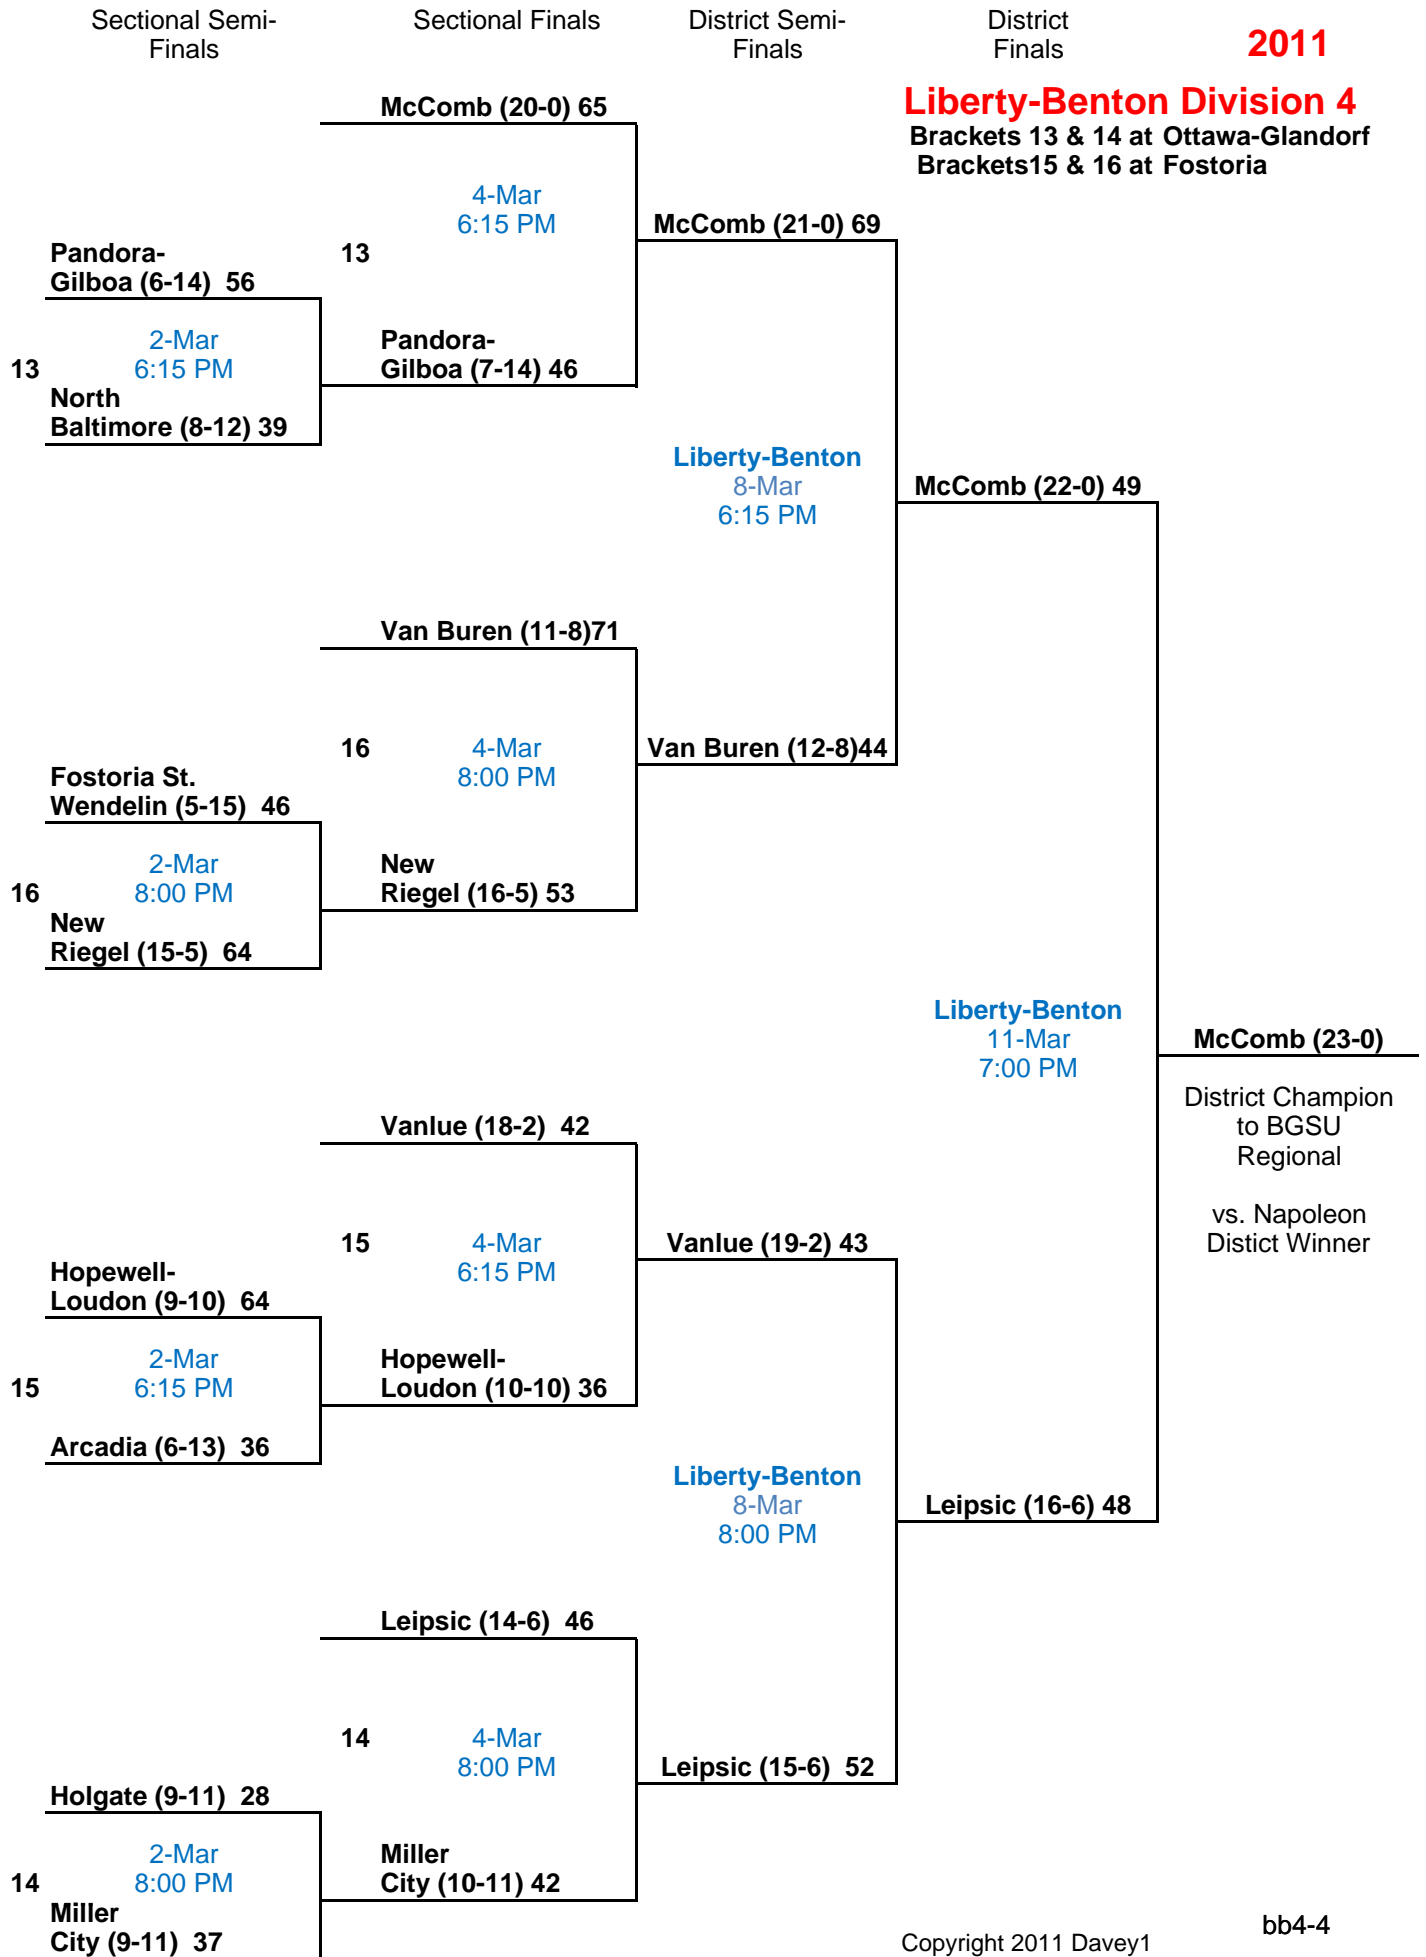

Sectional Semi-Finals

Sectional Finals

District Semi-Finals

District Finals

BGSU Division 1 District

Brackets 1 & 2 at Willard
Brackets 3 & 4 at Liberty-Benton

Sectional Semi-Finals

Sectional Finals

District Semi-Finals

District Finals

2011

Napoleon Division 3 Dist.
Brackets 1 & 2 at Defiance
Brackets 3 & 4 at Toledo Whitmer

2011

Elida Division 3 District
Brackets 5 & 6 at Findlay
Brackets 7 & 8 at Wapakoneta

Brackets 5 & 6 at Kenton
Brackets 7 & 8 at Elida

2011

Napoleon Division 4 Dist.

Brackets 9 & 10 at Bryan
Brackets 11 & 12 at Hicksville

2011

Liberty-Benton Division 4
 Brackets 13 & 14 at Ottawa-Glandorf
 Brackets 15 & 16 at Fostoria