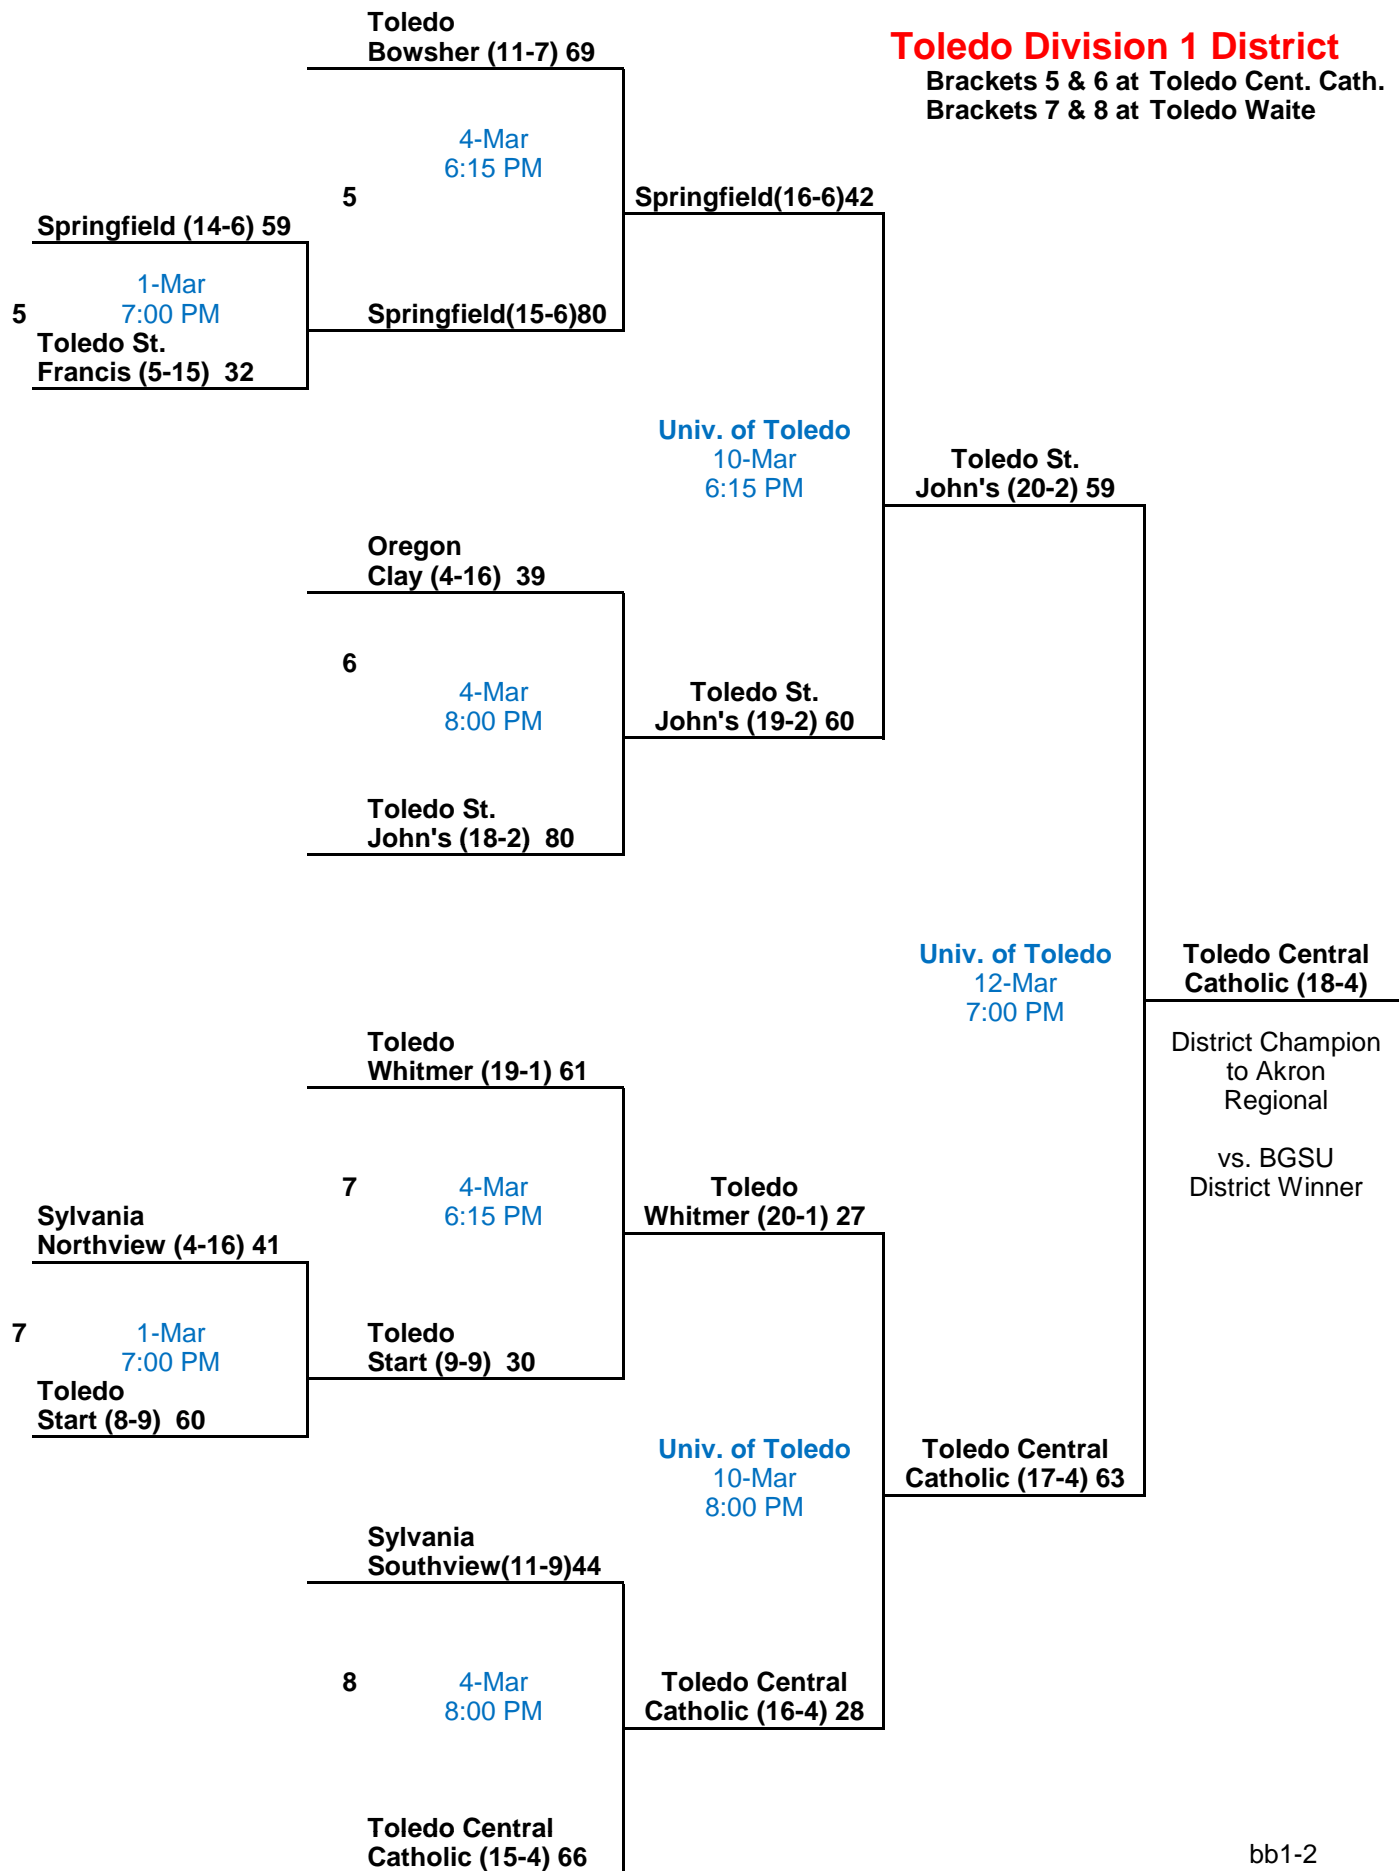

Sectional Semi-Finals

Sectional Finals

District Semi-Finals

District Finals

BGSU Division 1 District

Brackets 1 & 2 at Willard
Brackets 3 & 4 at Liberty-Benton

Sectional Semi-Finals

Sectional Finals

District Semi-Finals

District Finals

2011

Toledo Division 1 District

Brackets 5 & 6 at Toledo Cent. Cath.
Brackets 7 & 8 at Toledo Waite

2011

BGSU Division 2 District

Brackets 1 & 2 at Oregon Clay
Brackets 3 & 4 at Swanton

District Semi-Finals

District Finals

2011

Napoleon Division 3 Dist.
Brackets 1 & 2 at Defiance
Brackets 3 & 4 at Toledo Whitmer

2011

Elida Division 3 District
Brackets 5 & 6 at Findlay
Brackets 7 & 8 at Wapakoneta