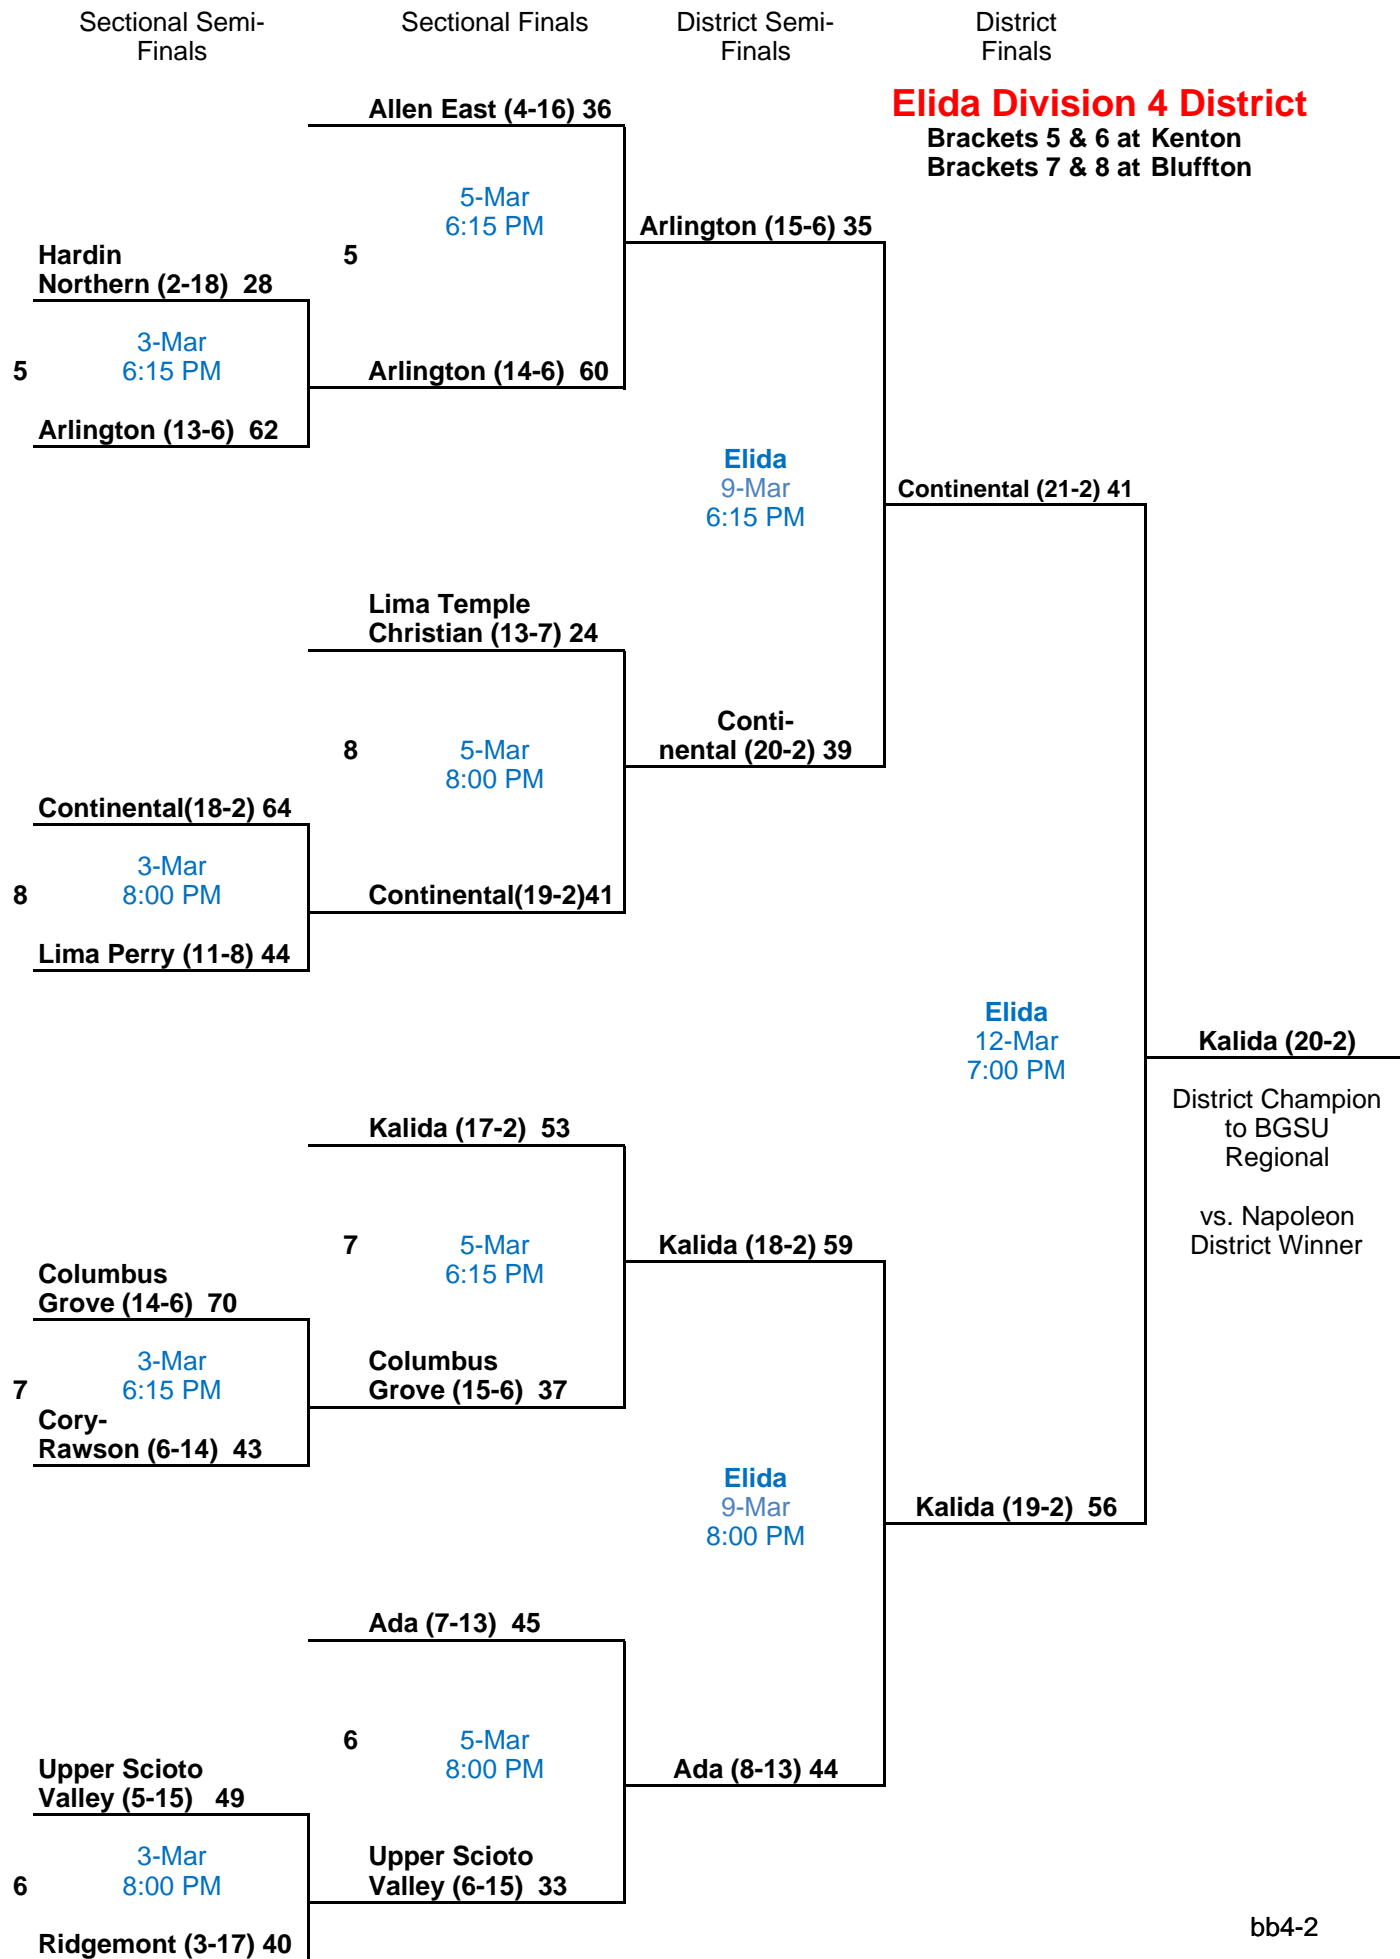

Sectional Semi-Finals

Sectional Finals

District Semi-Finals

District Finals

**BGSU Division 1 District**

Brackets 1 & 2 at Willard  
Brackets 3 & 4 at Liberty-Benton

Sectional Semi-Finals

Sectional Finals

District Semi-Finals

District Finals

**Toledo Division 1 District**  
Brackets 5 & 6 at Toledo Waite  
Brackets 7 & 8 at Toledo Cent. Cath.

Sectional Semi-Finals

Sectional Finals

District Semi-Finals

District Finals

**Elida Division 3 District**  
Brackets 5 & 6 at Findlay  
Brackets 7 & 8 at Wapakoneta

Sectional Semi-Finals

Sectional Finals

District Semi-Finals

District Finals

**Mansfield Division 3 Dist.**  
 Brackets 9 & 10 at Lexington  
 Brackets 11 & 12 at Norwalk

Sectional Semi-Finals

Sectional Finals

District Semi-Finals

District Finals

**Napoleon Division 4 Dist.**

Brackets 9 & 10 at Bryan  
Brackets 11 & 12 at Hicksville