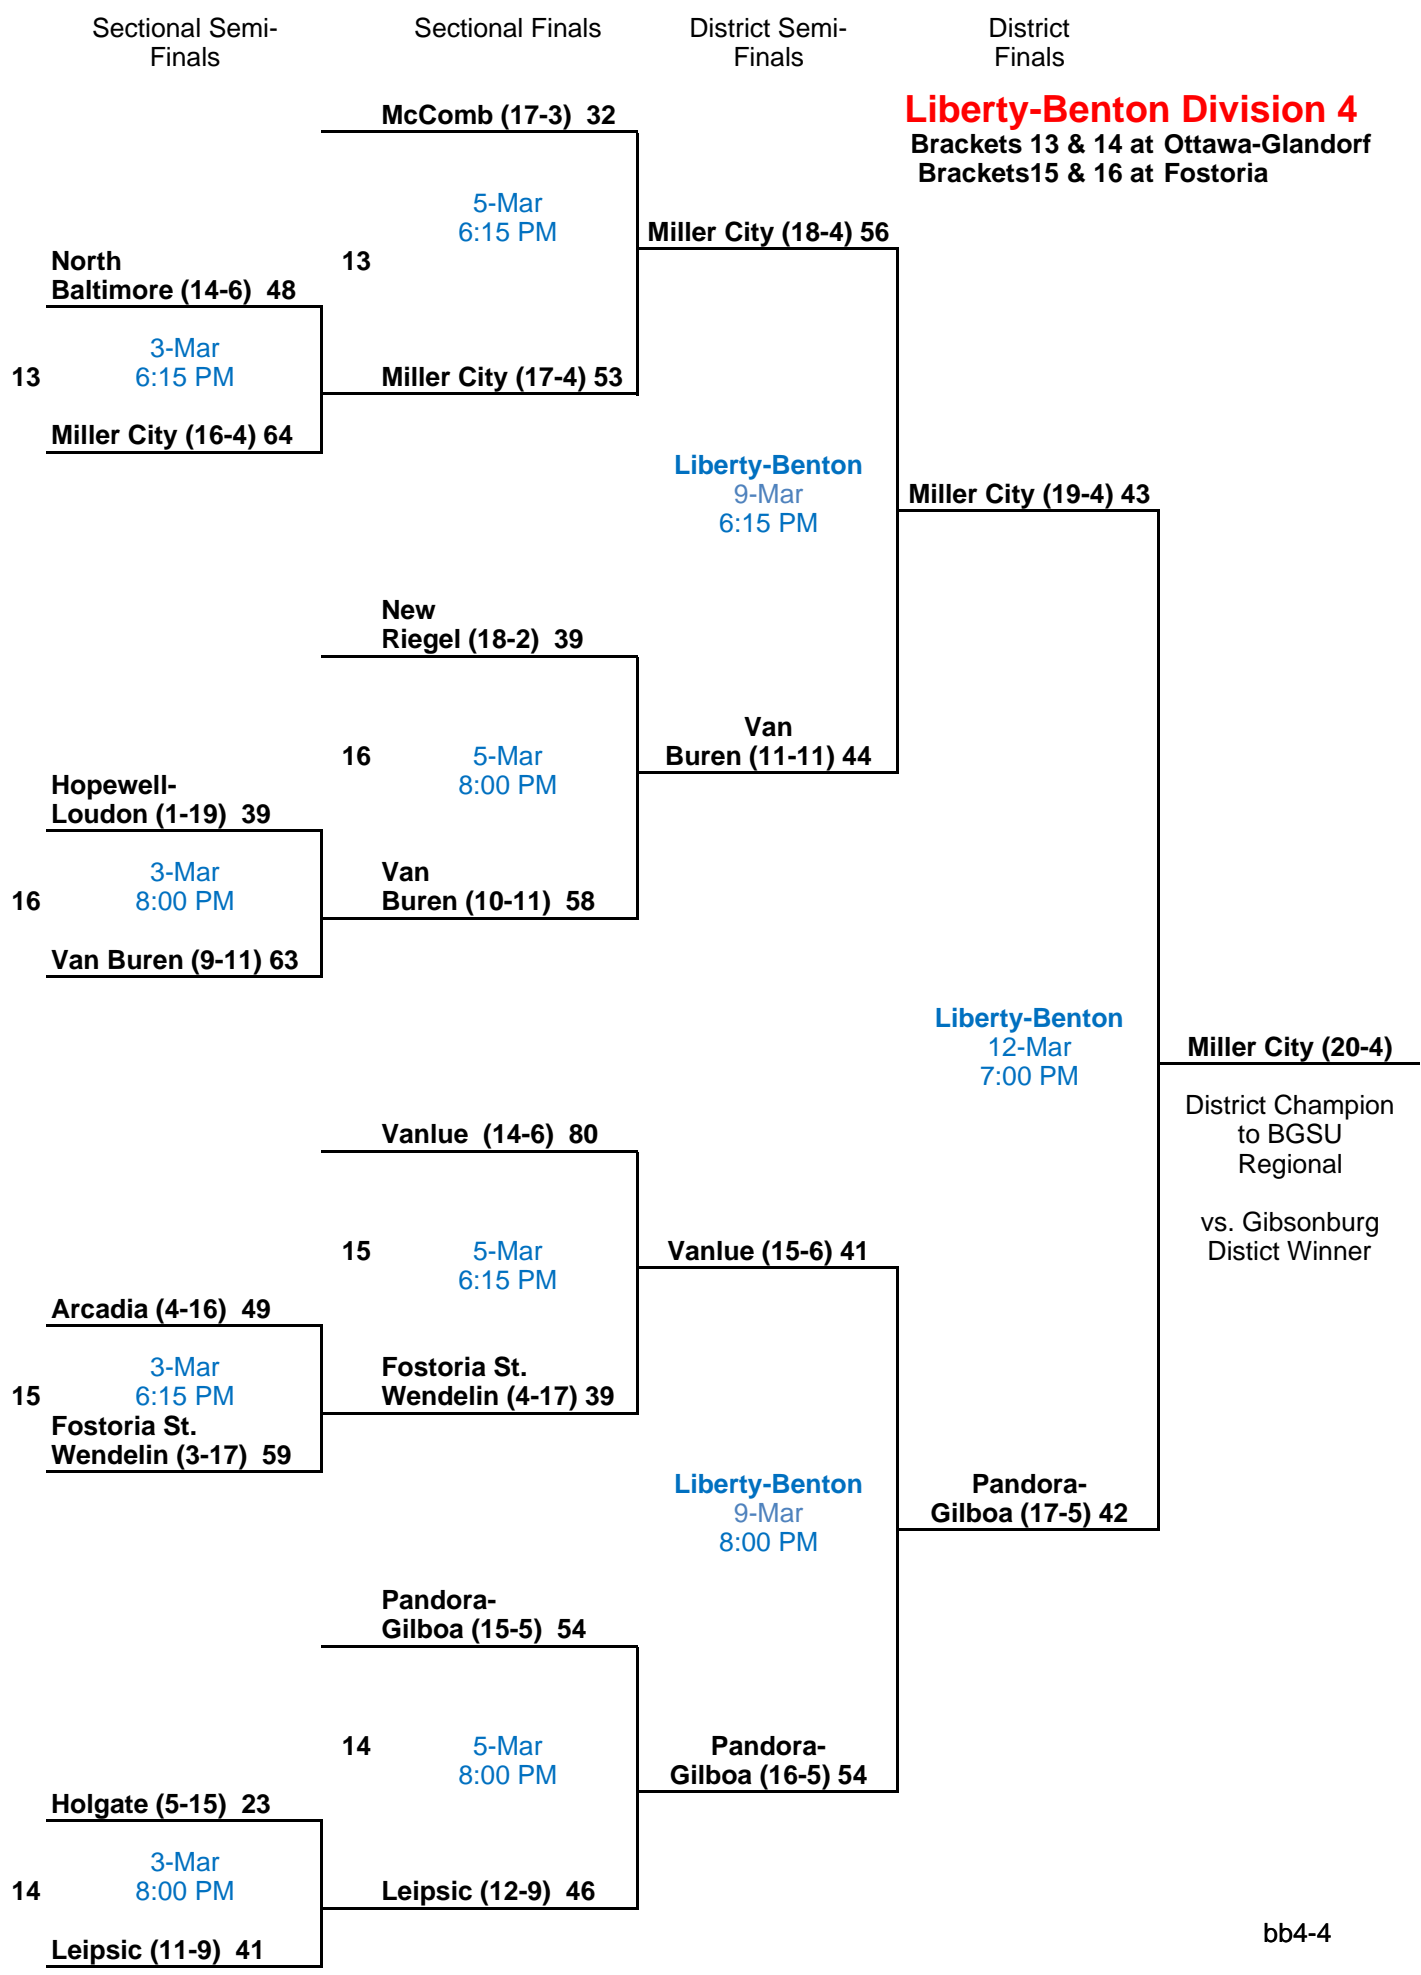

Sectional Semi-Finals

Sectional Finals

District Semi-Finals

District Finals

**BGSU Division 1 District**

Brackets 1 & 2 at Willard  
Brackets 3 & 4 at Liberty-Benton

Sectional Semi-Finals

Sectional Finals

**Elida Division 3 District**  
Brackets 5 & 6 at Findlay  
Brackets 7 & 8 at Wapakoneta

Sectional Semi-Finals

Sectional Finals

District Semi-Finals

District Finals

**Mansfield Division 3 Dist.**  
 Brackets 9 & 10 at Lexington  
 Brackets 11 & 12 at Norwalk

Sectional Semi-Finals

Sectional Finals

District Semi-Finals

District Finals

**Napoleon Division 4 Dist.**

Brackets 9 & 10 at Bryan  
Brackets 11 & 12 at Hicksville

## 2010 Trail Trash Calendar

Monday	Tuesday	Wednesday	Thursday	Friday	Saturday
<b>1</b> <i>March</i>	<b>2</b> Sectionals at all Sites in all Divisions 6:15 & 8:15	<b>3</b> Division IV Sectionals at all sites.	<b>4</b>	<b>5</b> Sectional Finals at all Sites in all Divisions 6:15 & 8:15	<b>6</b>
<b>8</b>	<b>9</b> Division IV District at All Sites	<b>10</b> Division II District at Ashland, BGSU and ONU Division III District at Elida & Mansfield	<b>11</b> Division I District at Willard & Liberty Benton & UT. Division III District at Napoleon	<b>12</b> Division IV Finals at all Sites 7:00	<b>13</b> Division I Finals at BGSU & UT, Division II at BGSU, Ashland & ONU  Division III at Elida, Napoleon, Mansfield
<b>15</b>	<b>16</b> Division IV Regional at BGSU 6:15 & 8:00	<b>17</b> Division III Regional at BGSU 6:15 & 8:00	<b>18</b> Division I Regional at UT 7:00  Division II Regional at BGSU 6:15 & 8:00	<b>19</b> Division IV Finals at BGSU 7:30	<b>20</b> Division I Finals at Akron 7:30 Division II Finals at BGSU 3:00 Division III Finals at BGSU 7:30
<b>22</b>	<b>23</b>	<b>24</b>	<b>25</b>  <b>STATE</b>	<b>26</b>  <b>TOURNAMENT</b>	<b>27</b>  <b>COLUMBUS</b>