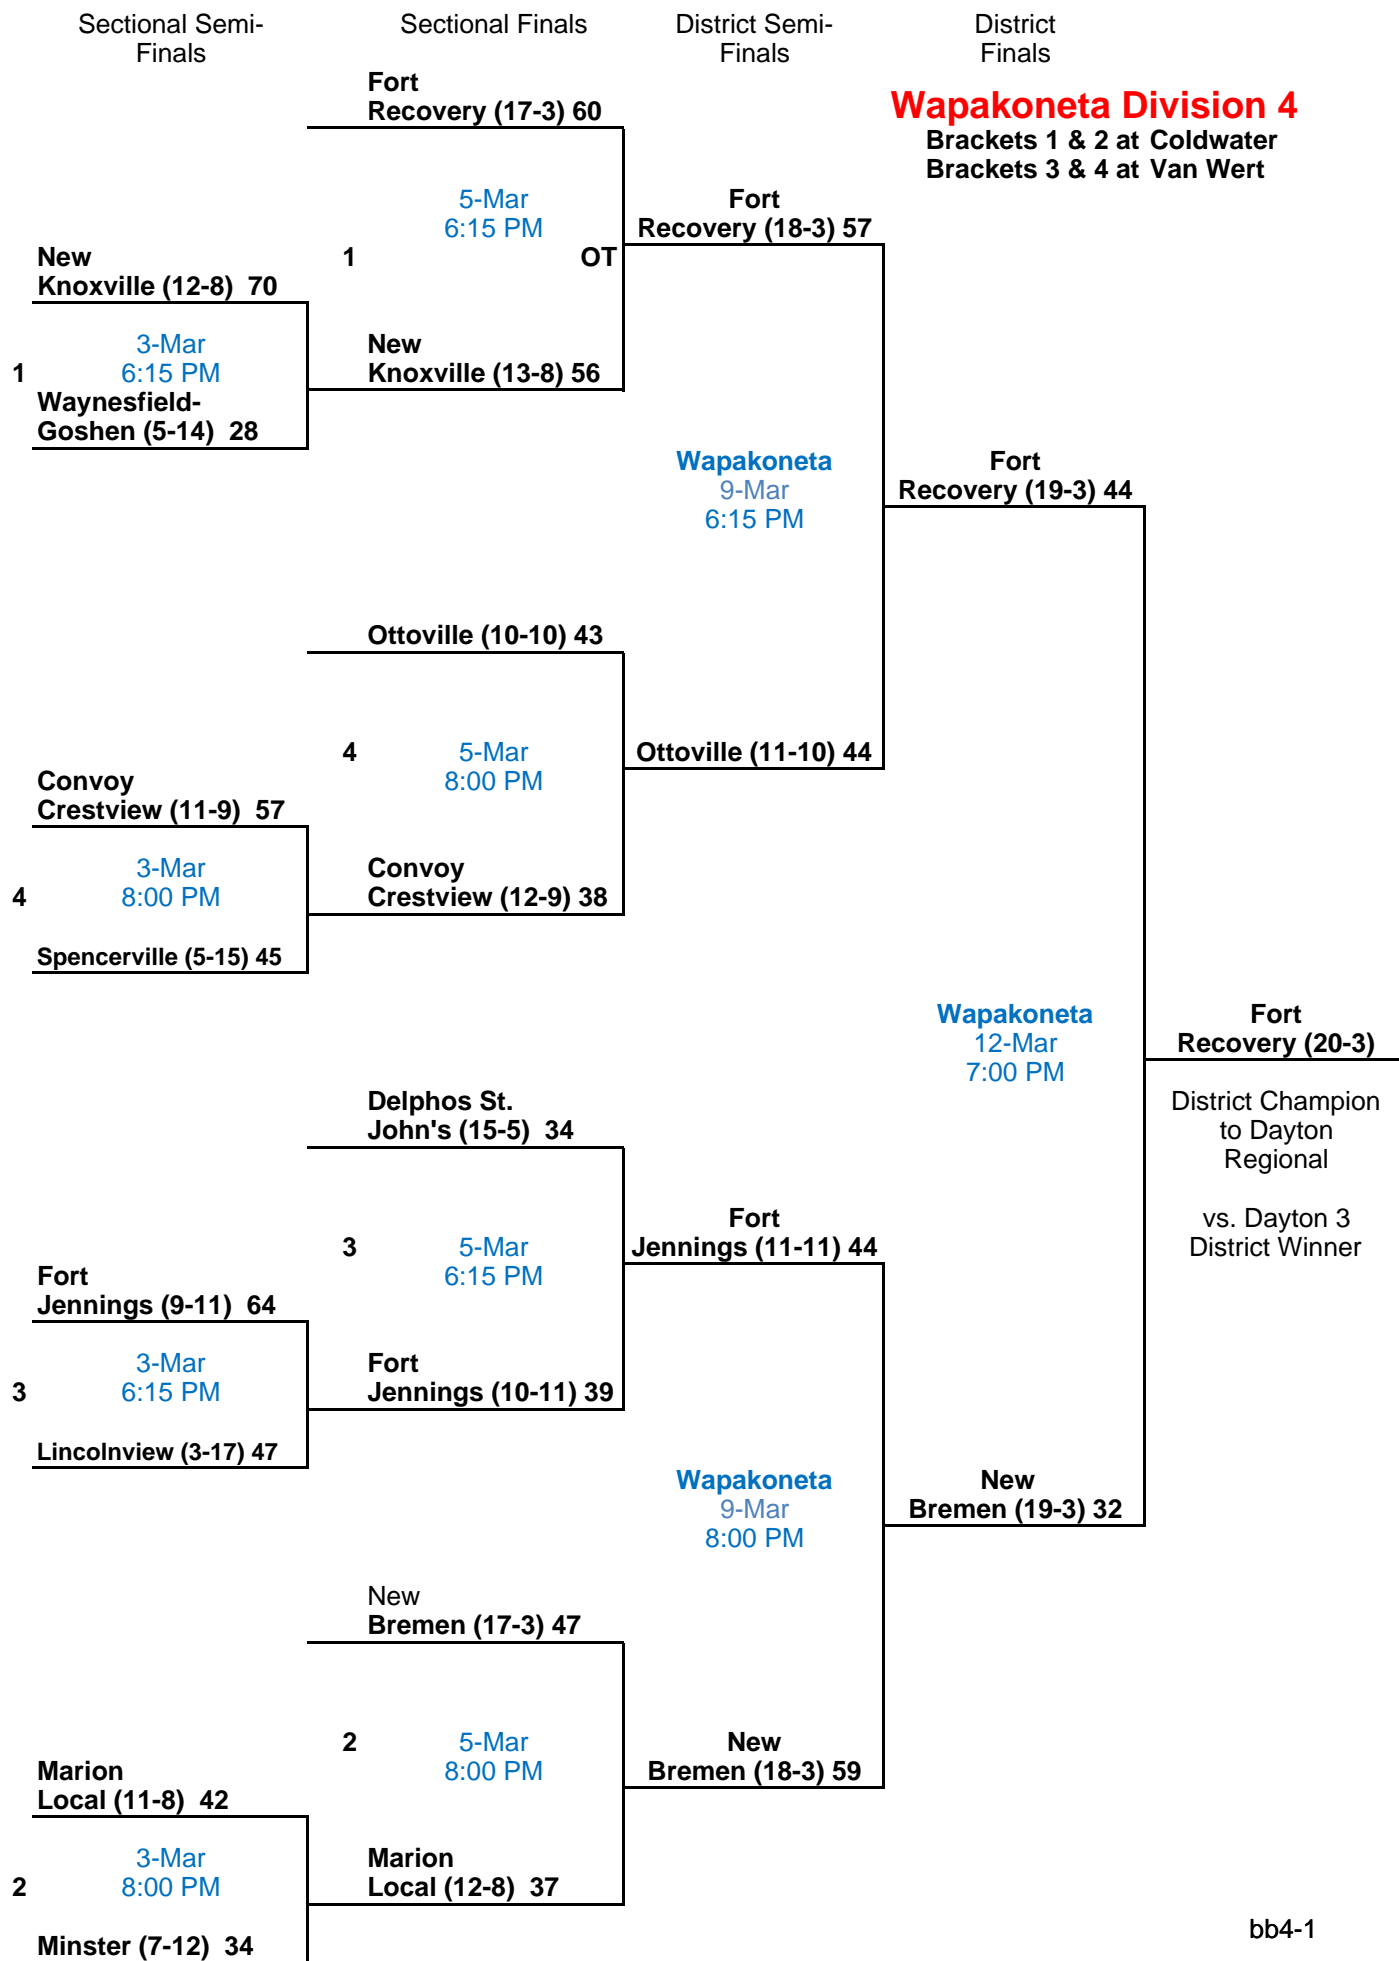

Sectional Semi-Finals

Sectional Finals

District Semi-Finals

District Finals

**BGSU Division 1 District**

Brackets 1 & 2 at Willard  
Brackets 3 & 4 at Liberty-Benton

Sectional Semi-Finals

Sectional Finals

District Semi-Finals

District Finals

**Toledo Division 1 District**  
Brackets 5 & 6 at Toledo Waite  
Brackets 7 & 8 at Toledo Cent. Cath.

Sectional Semi-Finals

Sectional Finals

District Semi-Finals

District Finals

**Elida Division 3 District**  
Brackets 5 & 6 at Findlay  
Brackets 7 & 8 at Wapakoneta

Sectional Semi-Finals

Sectional Finals

District Semi-Finals

District Finals

**Mansfield Division 3 Dist.**  
 Brackets 9 & 10 at Lexington  
 Brackets 11 & 12 at Norwalk

Sectional Semi-Finals

Sectional Finals

District Semi-Finals

District Finals

**Napoleon Division 4 Dist.**

Brackets 9 & 10 at Bryan  
Brackets 11 & 12 at Hicksville