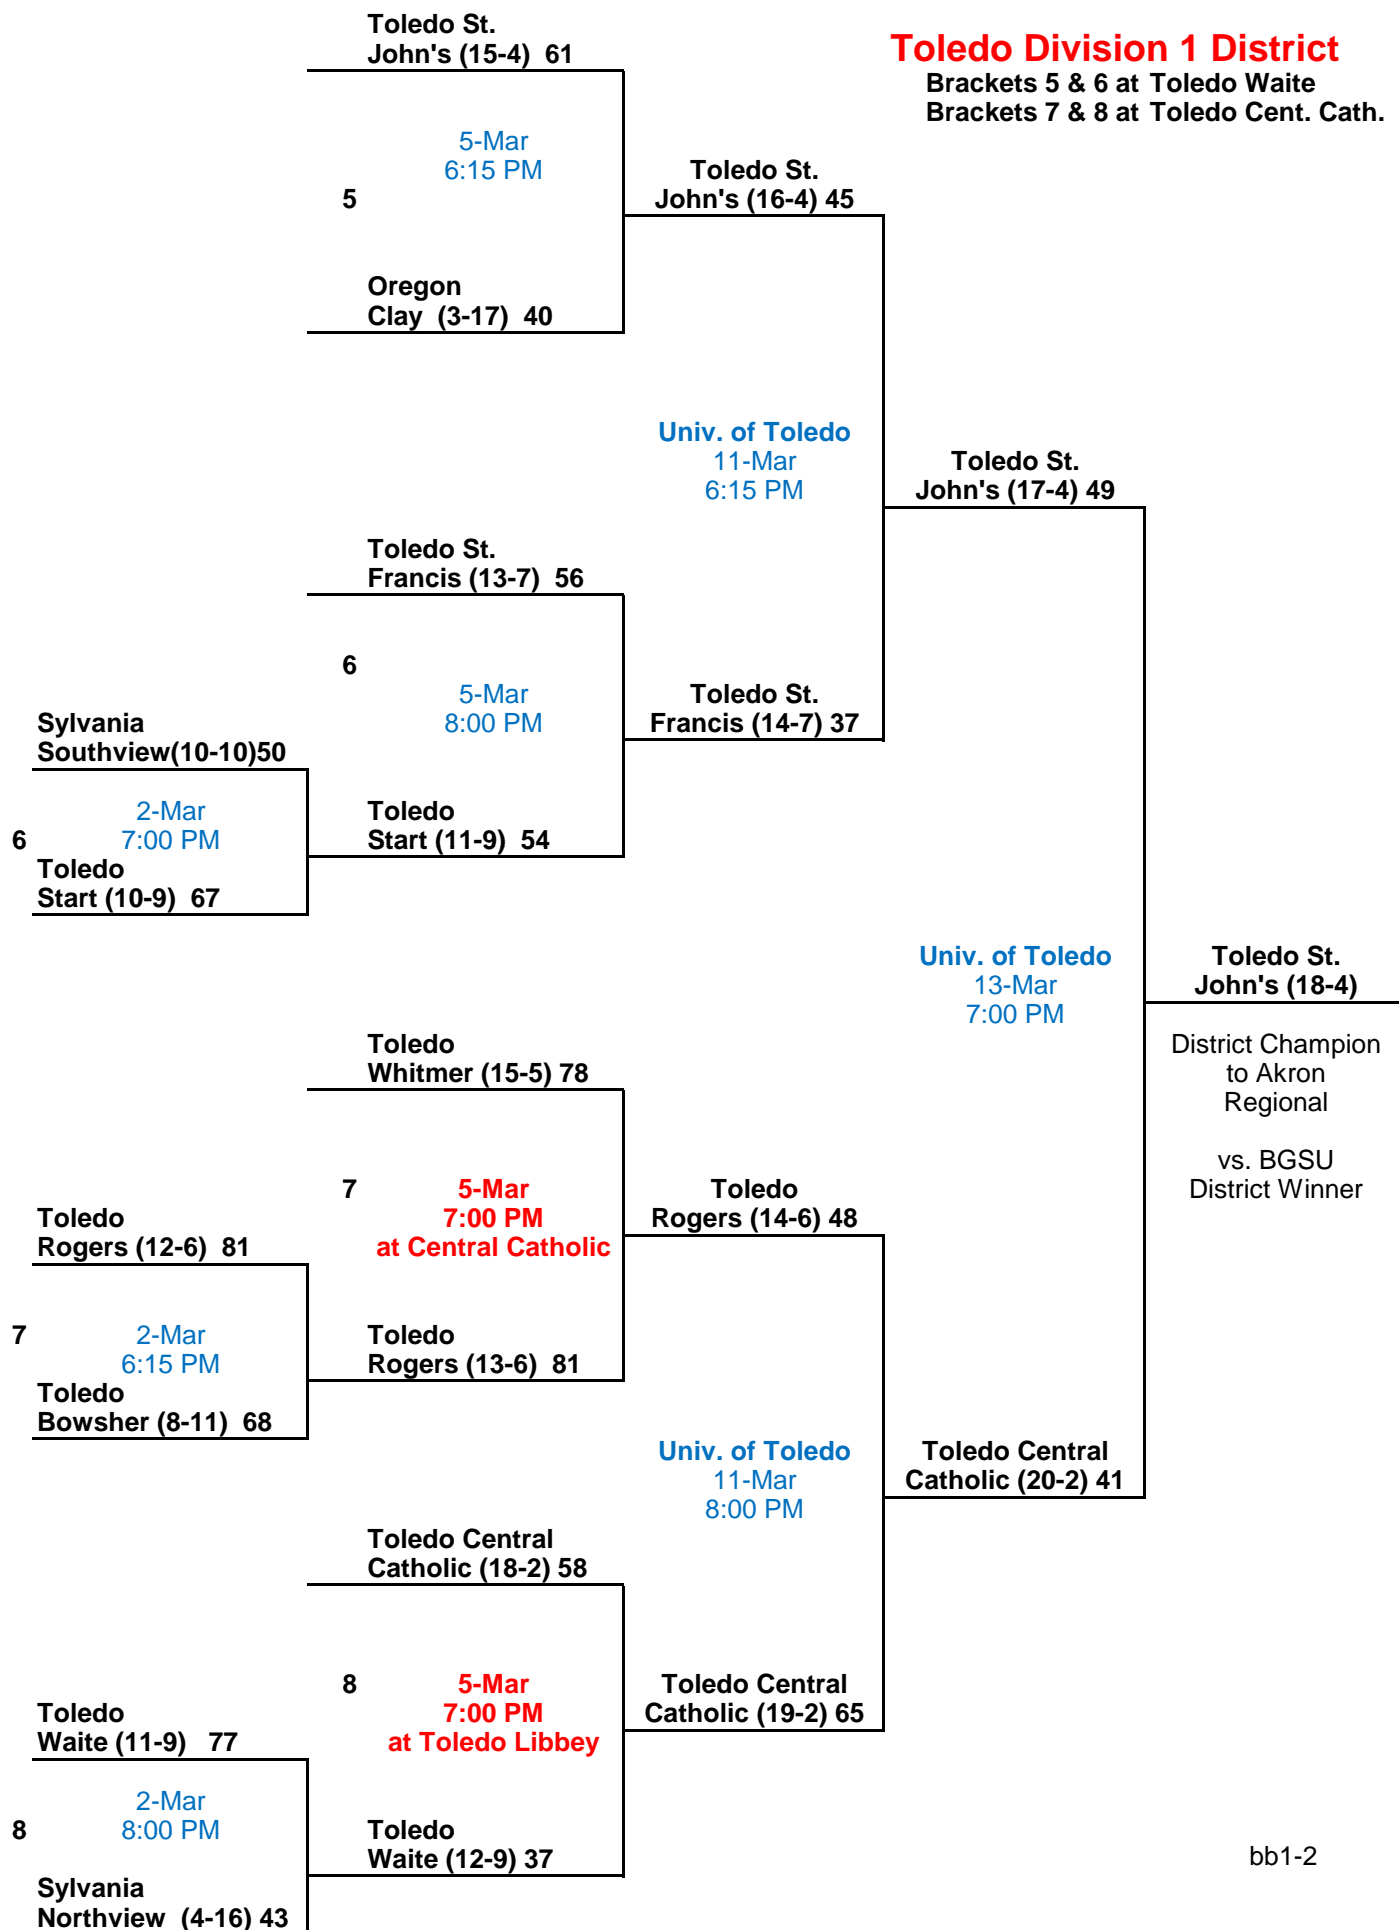

Sectional Semi-Finals

Sectional Finals

District Semi-Finals

District Finals

**BGSU Division 1 District**

Brackets 1 & 2 at Willard  
Brackets 3 & 4 at Liberty-Benton

Sectional Semi-Finals

Sectional Finals

District Semi-Finals

District Finals

**Toledo Division 1 District**  
Brackets 5 & 6 at Toledo Waite  
Brackets 7 & 8 at Toledo Cent. Cath.

Sectional Semi-Finals

Sectional Finals

District Semi-Finals

District Finals

Sectional Semi-Finals

Sectional Finals

District Semi-Finals

District Finals

**Napoleon Division 4 Dist.**

Brackets 9 & 10 at Bryan  
Brackets 11 & 12 at Hicksville