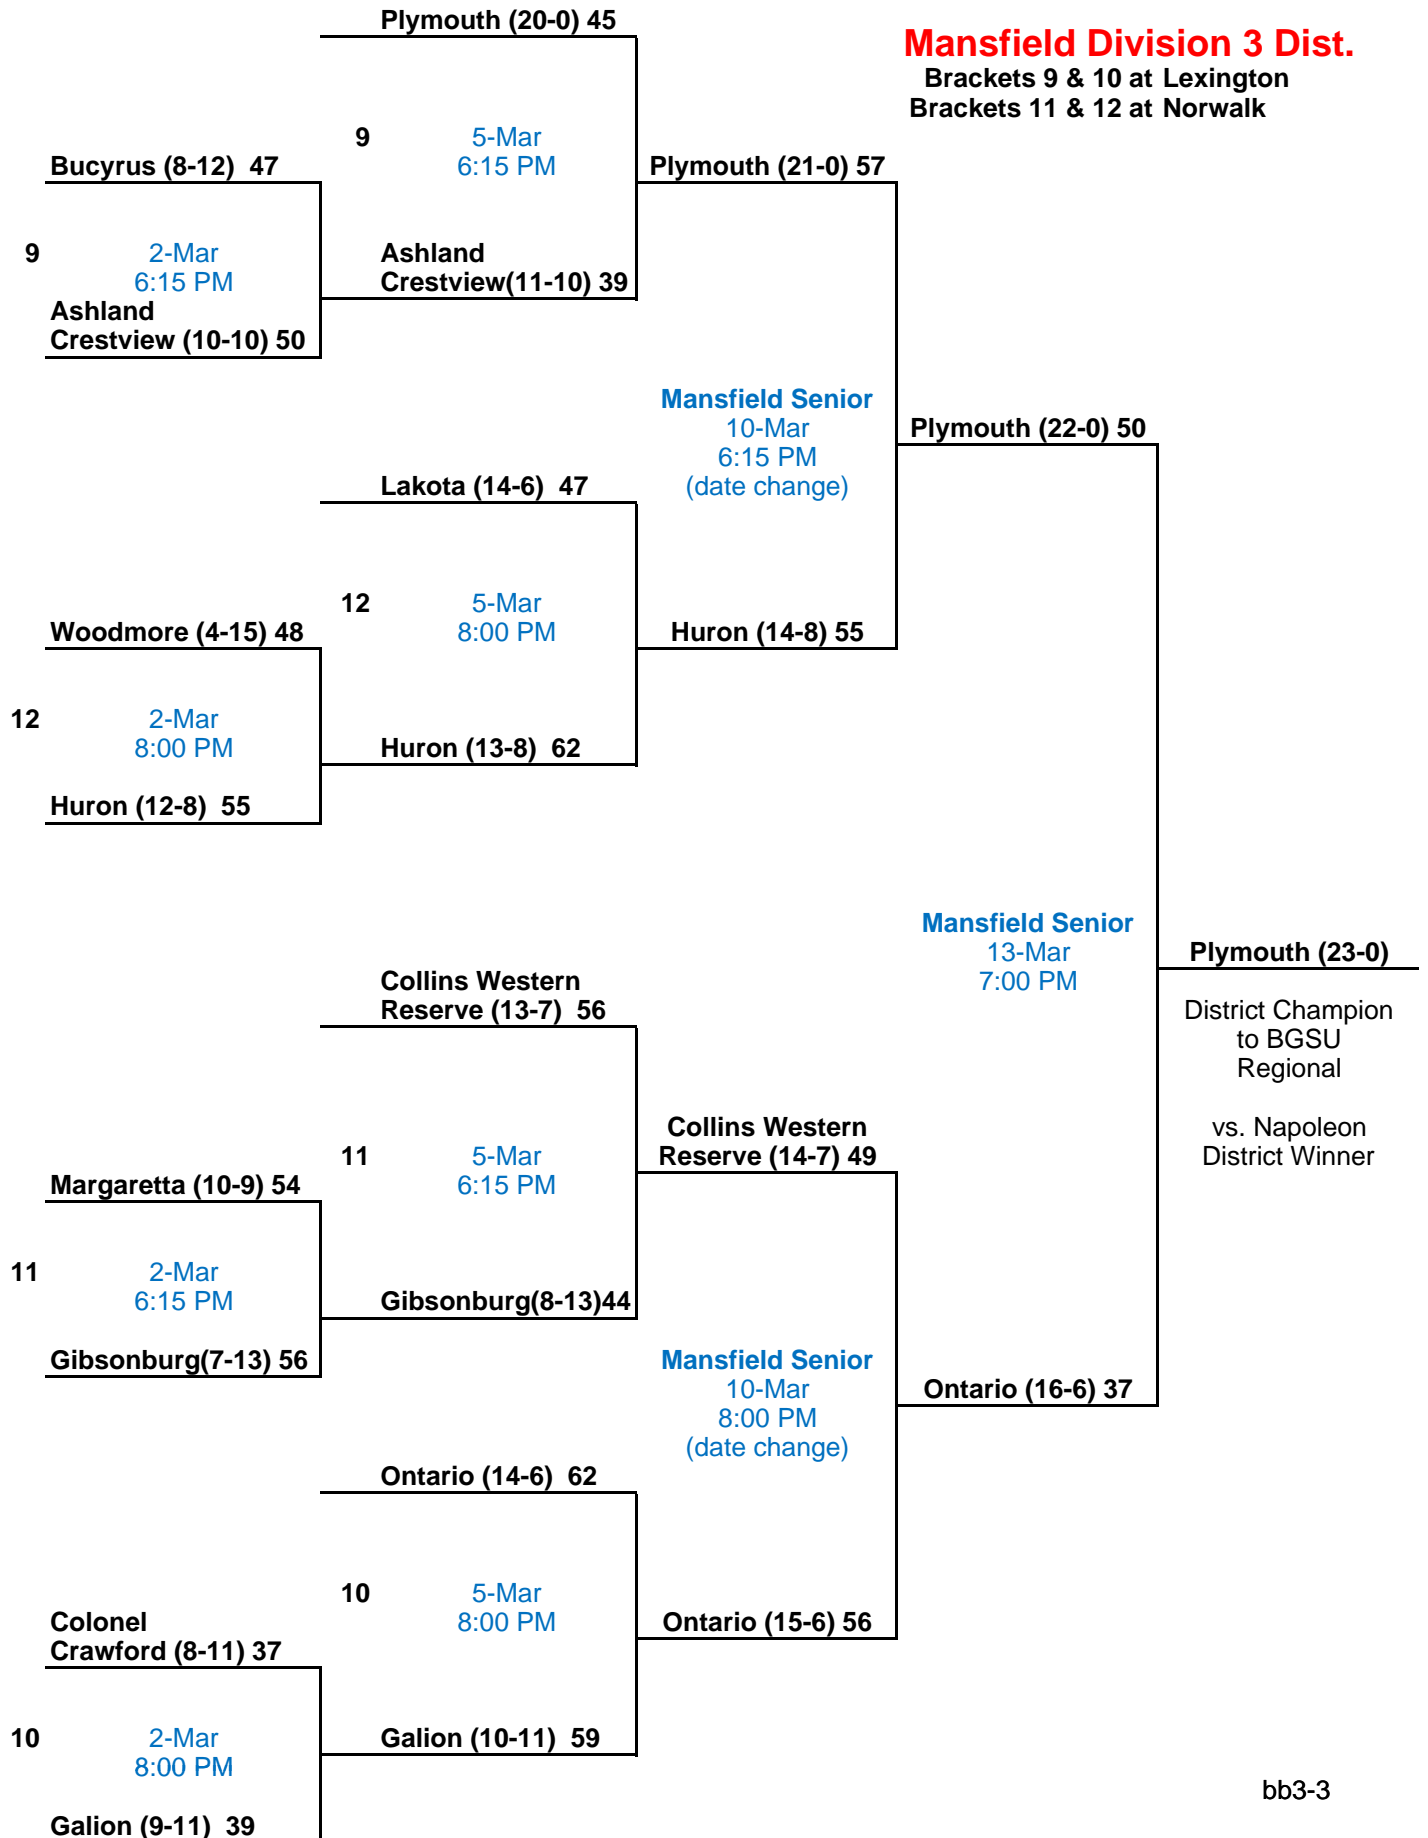

Sectional Semi-Finals

Sectional Finals

District Semi-Finals

District Finals

BGSU Division 1 District

Brackets 1 & 2 at Willard
Brackets 3 & 4 at Liberty-Benton

Sectional Semi-Finals

Sectional Finals

District Semi-Finals

District Finals

Toledo Division 1 District
Brackets 5 & 6 at Toledo Waite
Brackets 7 & 8 at Toledo Cent. Cath.

Sectional Semi-Finals

Sectional Finals

District Semi-Finals

District Finals

Mansfield Division 3 Dist.
 Brackets 9 & 10 at Lexington
 Brackets 11 & 12 at Norwalk

Sectional Semi-Finals

Sectional Finals

District Semi-Finals

District Finals

Napoleon Division 4 Dist.

Brackets 9 & 10 at Bryan
Brackets 11 & 12 at Hicksville

2010 Trail Trash Calendar

Monday	Tuesday	Wednesday	Thursday	Friday	Saturday
1 <i>March</i>	2 Sectionals at all Sites in all Divisions 6:15 & 8:15	3 Division IV Sectionals at all sites.	4	5 Sectional Finals at all Sites in all Divisions 6:15 & 8:15	6
8	9 Division IV District at All Sites	10 Division II District at Ashland, BGSU and ONU Division III District at Elida & Mansfield	11 Division I District at Willard & Liberty Benton & UT. Division III District at Napoleon	12 Division IV Finals at all Sites 7:00	13 Division I Finals at BGSU & UT, Division II at BGSU, Ashland & ONU Division III at Elida, Napoleon, Mansfield
15	16 Division IV Regional at BGSU 6:15 & 8:00	17 Division III Regional at BGSU 6:15 & 8:00	18 Division I Regional at UT 7:00 Division II Regional at BGSU 6:15 & 8:00	19 Division IV Finals at BGSU 7:30	20 Division I Finals at Akron 7:30 Division II Finals at BGSU 3:00 Division III Finals at BGSU 7:30
22	23	24	25 STATE	26 TOURNAMENT	27 COLUMBUS