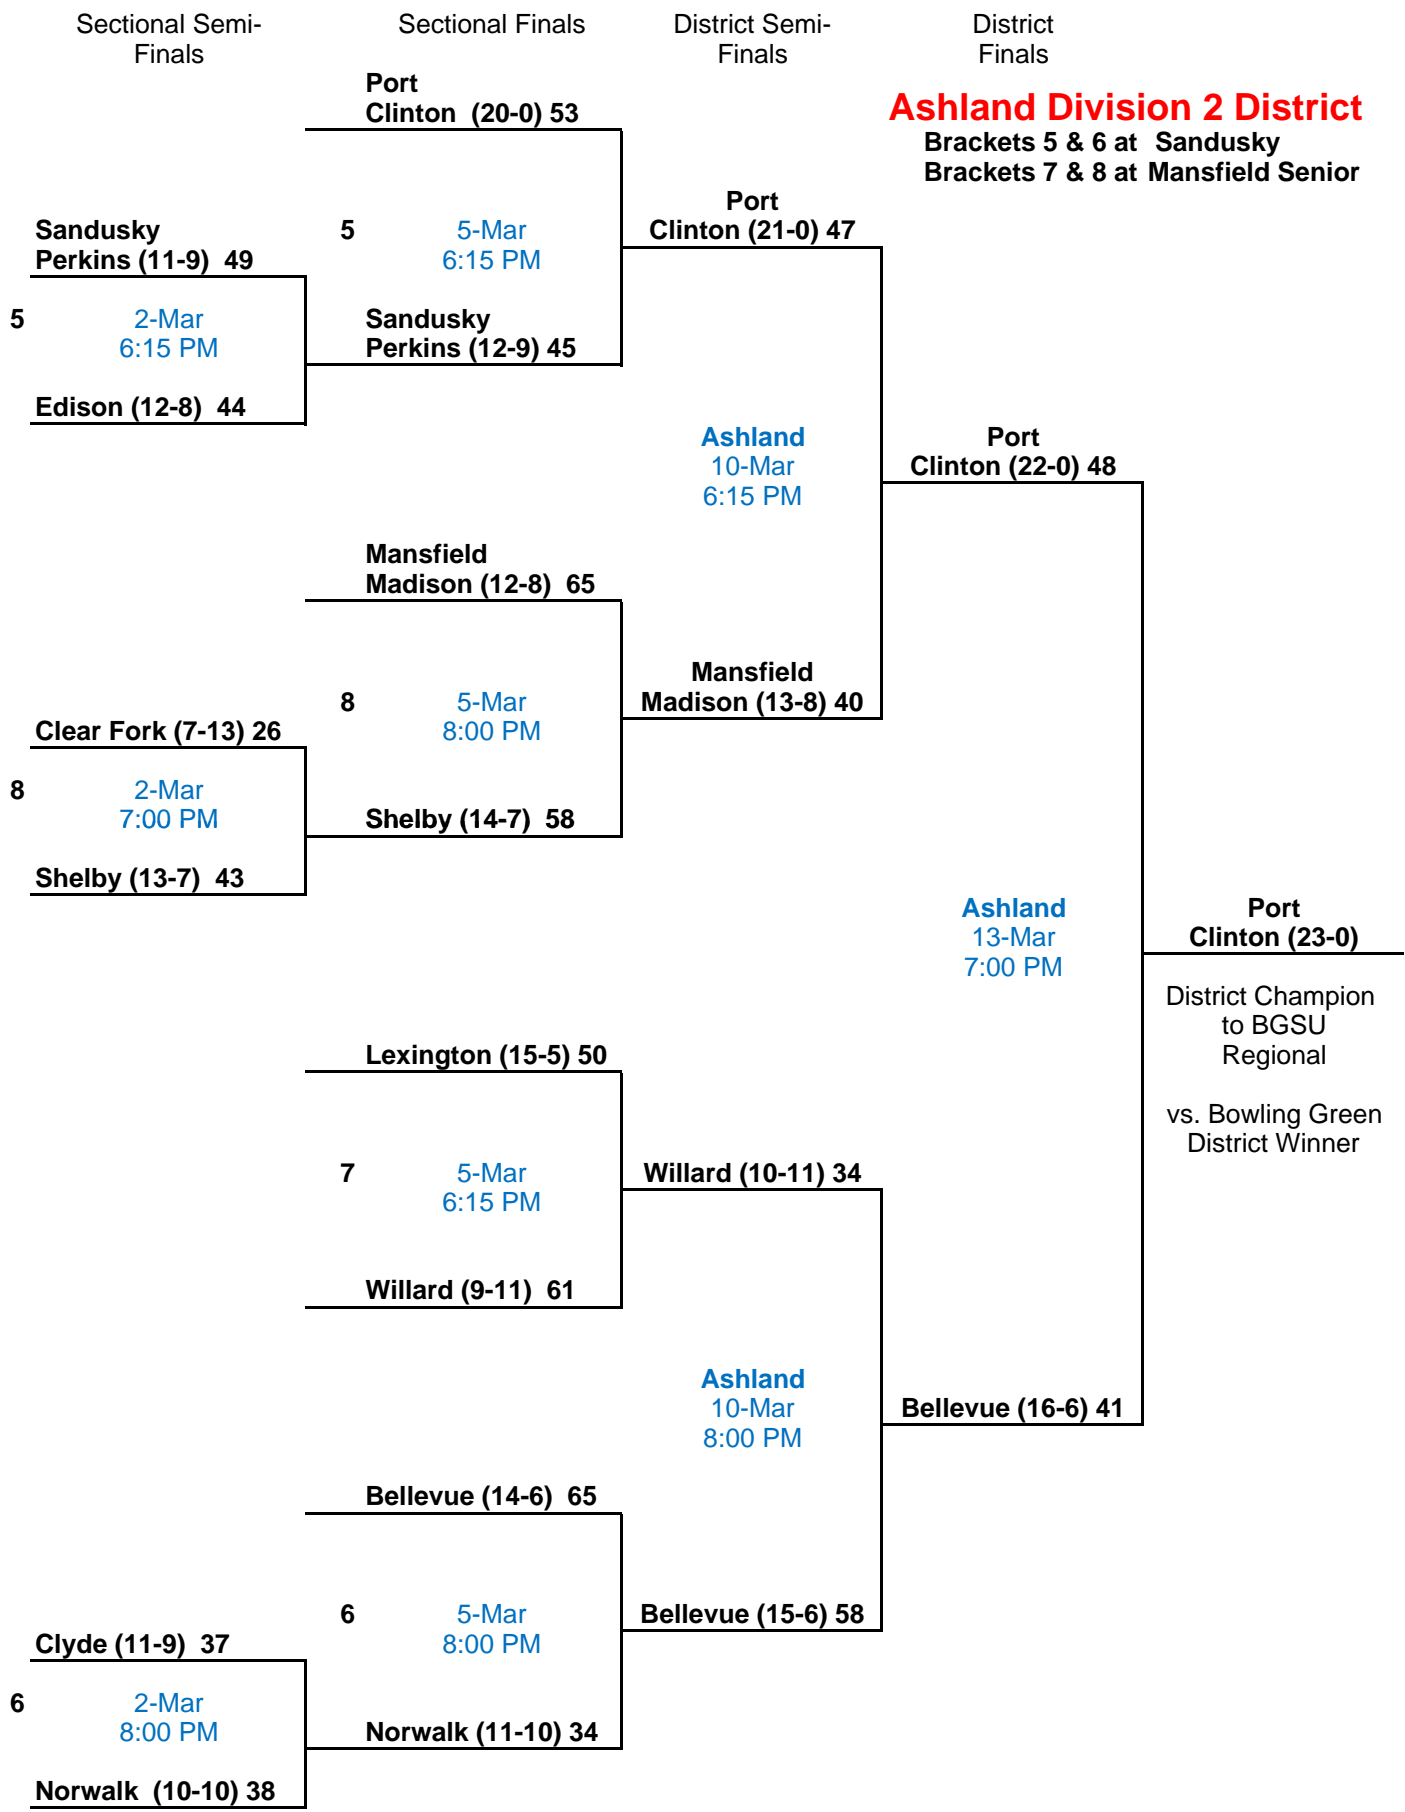

Sectional Semi-Finals

Sectional Finals

District Semi-Finals

District Finals

BGSU Division 1 District

Brackets 1 & 2 at Willard
Brackets 3 & 4 at Liberty-Benton

Sectional Semi-Finals

Sectional Finals

District Semi-Finals

District Finals

Toledo Division 1 District
Brackets 5 & 6 at Toledo Waite
Brackets 7 & 8 at Toledo Cent. Cath.

Sectional Semi-Finals

Sectional Finals

District Semi-Finals

District Finals

Mansfield Division 3 Dist.
 Brackets 9 & 10 at Lexington
 Brackets 11 & 12 at Norwalk

Sectional Semi-Finals

Sectional Finals

District Semi-Finals

District Finals

Napoleon Division 4 Dist.

Brackets 9 & 10 at Bryan
Brackets 11 & 12 at Hicksville

2010 Trail Trash Calendar

Monday	Tuesday	Wednesday	Thursday	Friday	Saturday
1 <i>March</i>	2 Sectionals at all Sites in all Divisions 6:15 & 8:15	3 Division IV Sectionals at all sites.	4	5 Sectional Finals at all Sites in all Divisions 6:15 & 8:15	6
8	9 Division IV District at All Sites	10 Division II District at Ashland, BGSU and ONU Division III District at Elida & Mansfield	11 Division I District at Willard & Liberty Benton & UT. Division III District at Napoleon	12 Division IV Finals at all Sites 7:00	13 Division I Finals at BGSU & UT, Division II at BGSU, Ashland & ONU Division III at Elida, Napoleon, Mansfield
15	16 Division IV Regional at BGSU 6:15 & 8:00	17 Division III Regional at BGSU 6:15 & 8:00	18 Division I Regional at UT 7:00 Division II Regional at BGSU 6:15 & 8:00	19 Division IV Finals at BGSU 7:30	20 Division I Finals at Akron 7:30 Division II Finals at BGSU 3:00 Division III Finals at BGSU 7:30
22	23	24	25 STATE	26 TOURNAMENT	27 COLUMBUS