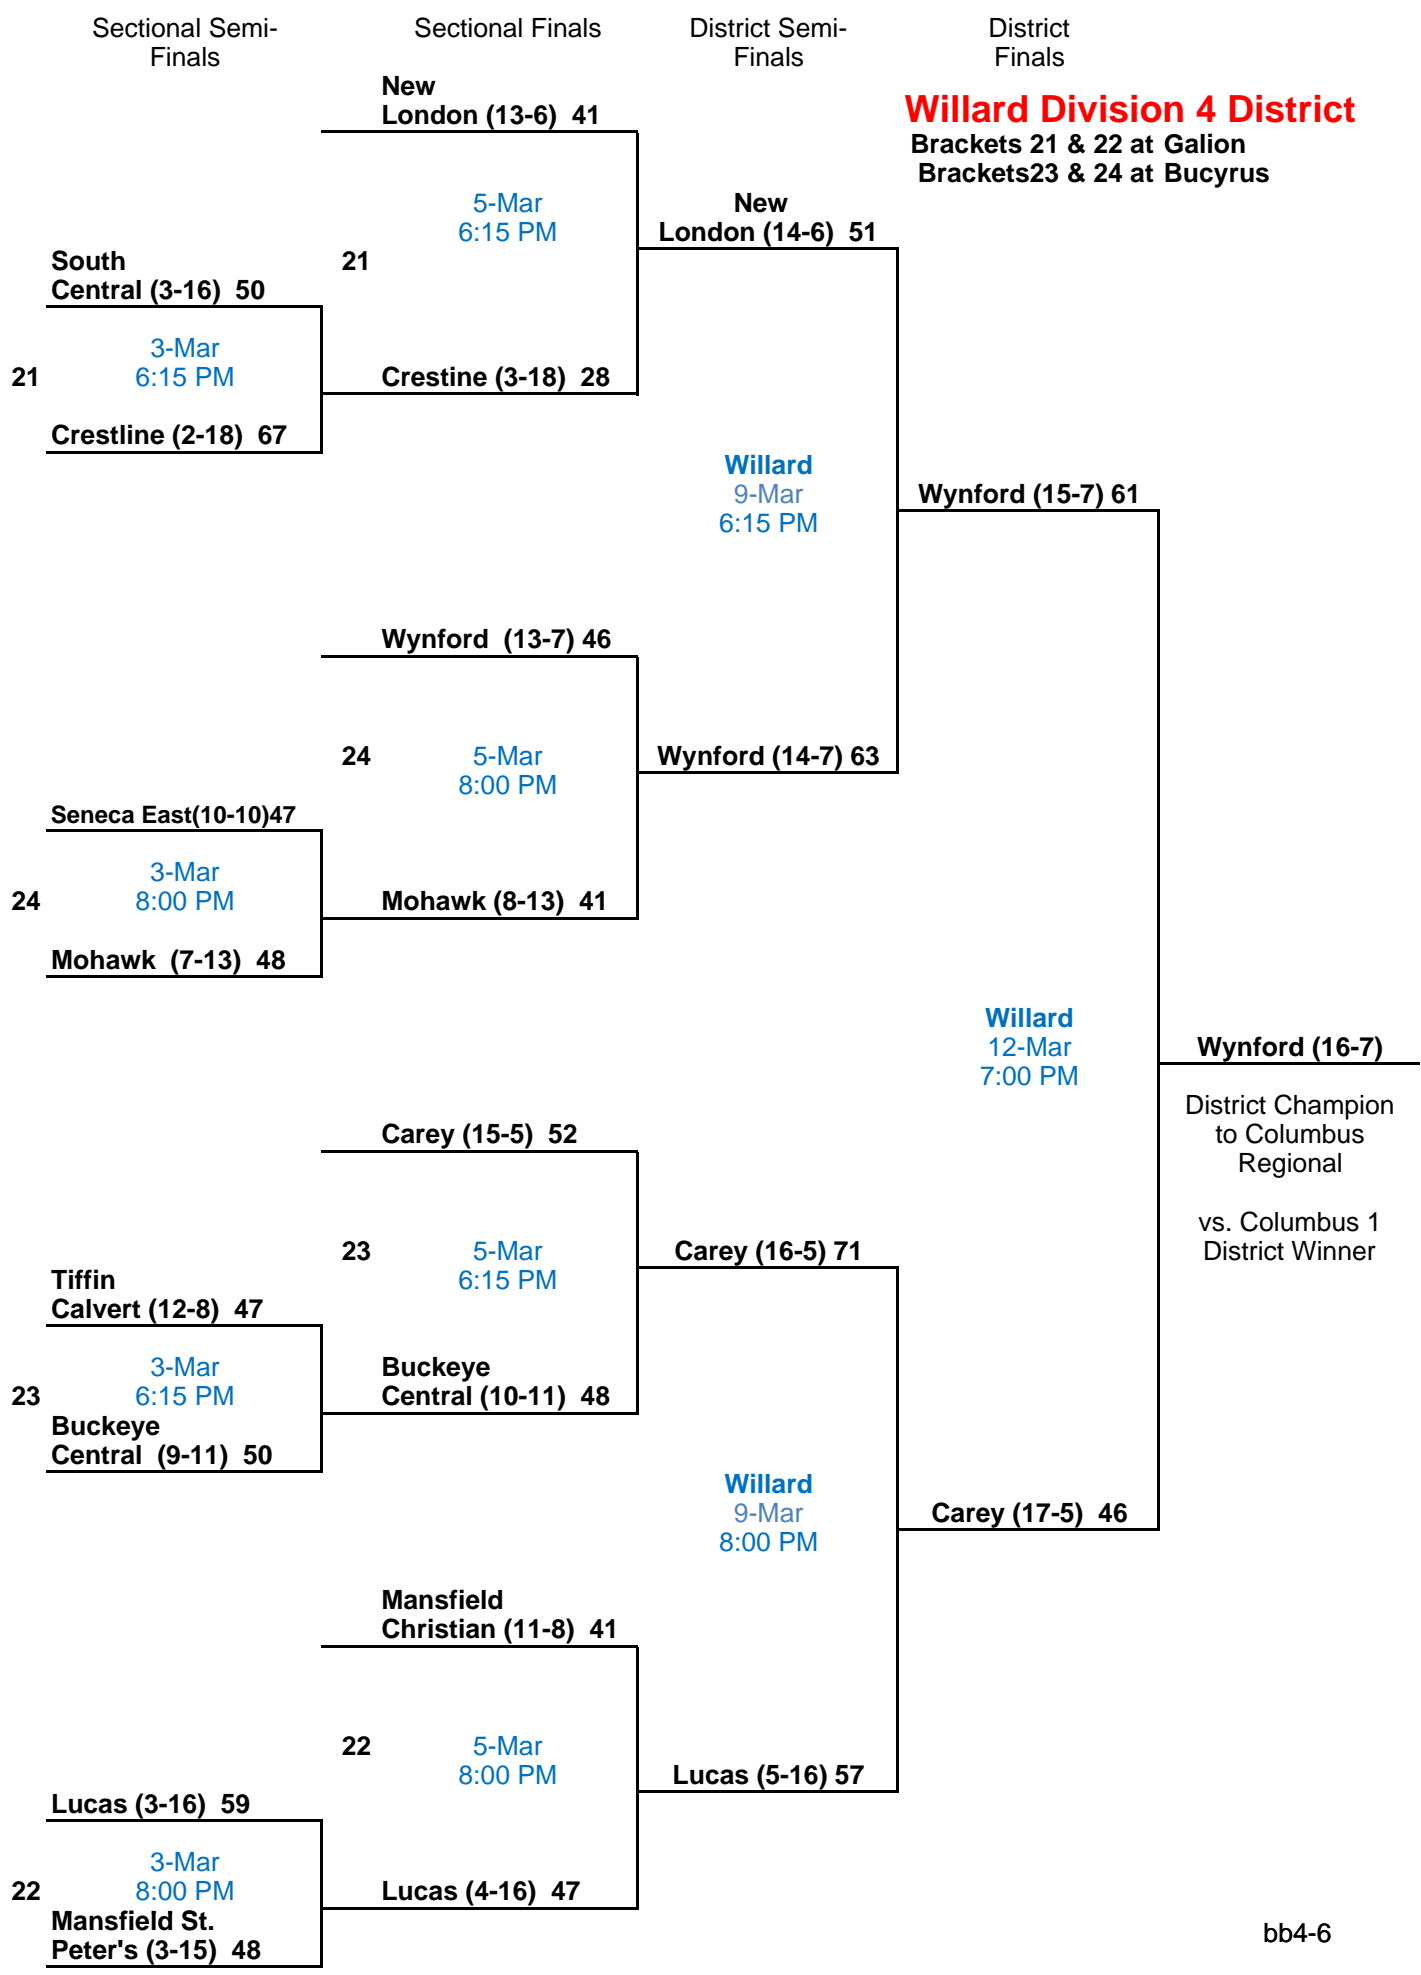

Sectional Semi-Finals

Sectional Finals

District Semi-Finals

District Finals

BGSU Division 1 District

Brackets 1 & 2 at Willard
Brackets 3 & 4 at Liberty-Benton

Sectional Semi-Finals

Sectional Finals

District Semi-Finals

District Finals

Toledo Division 1 District
Brackets 5 & 6 at Toledo Waite
Brackets 7 & 8 at Toledo Cent. Cath.

Sectional Semi-Finals

Sectional Finals

District Semi-Finals

District Finals

Mansfield Division 3 Dist.
 Brackets 9 & 10 at Lexington
 Brackets 11 & 12 at Norwalk

Sectional Semi-Finals

Sectional Finals

District Semi-Finals

District Finals

Napoleon Division 4 Dist.

Brackets 9 & 10 at Bryan
Brackets 11 & 12 at Hicksville

2010 Trail Trash Calendar

Monday	Tuesday	Wednesday	Thursday	Friday	Saturday
1 <i>March</i>	2 Sectionals at all Sites in all Divisions 6:15 & 8:15	3 Division IV Sectionals at all sites.	4	5 Sectional Finals at all Sites in all Divisions 6:15 & 8:15	6
8	9 Division IV District at All Sites	10 Division II District at Ashland, BGSU and ONU Division III District at Elida & Mansfield	11 Division I District at Willard & Liberty Benton & UT. Division III District at Napoleon	12 Division IV Finals at all Sites 7:00	13 Division I Finals at BGSU & UT, Division II at BGSU, Ashland & ONU Division III at Elida, Napoleon, Mansfield
15	16 Division IV Regional at BGSU 6:15 & 8:00	17 Division III Regional at BGSU 6:15 & 8:00	18 Division I Regional at UT 7:00 Division II Regional at BGSU 6:15 & 8:00	19 Division IV Finals at BGSU 7:30	20 Division I Finals at Akron 7:30 Division II Finals at BGSU 3:00 Division III Finals at BGSU 7:30
22	23	24	25 STATE	26 TOURNAMENT	27 COLUMBUS