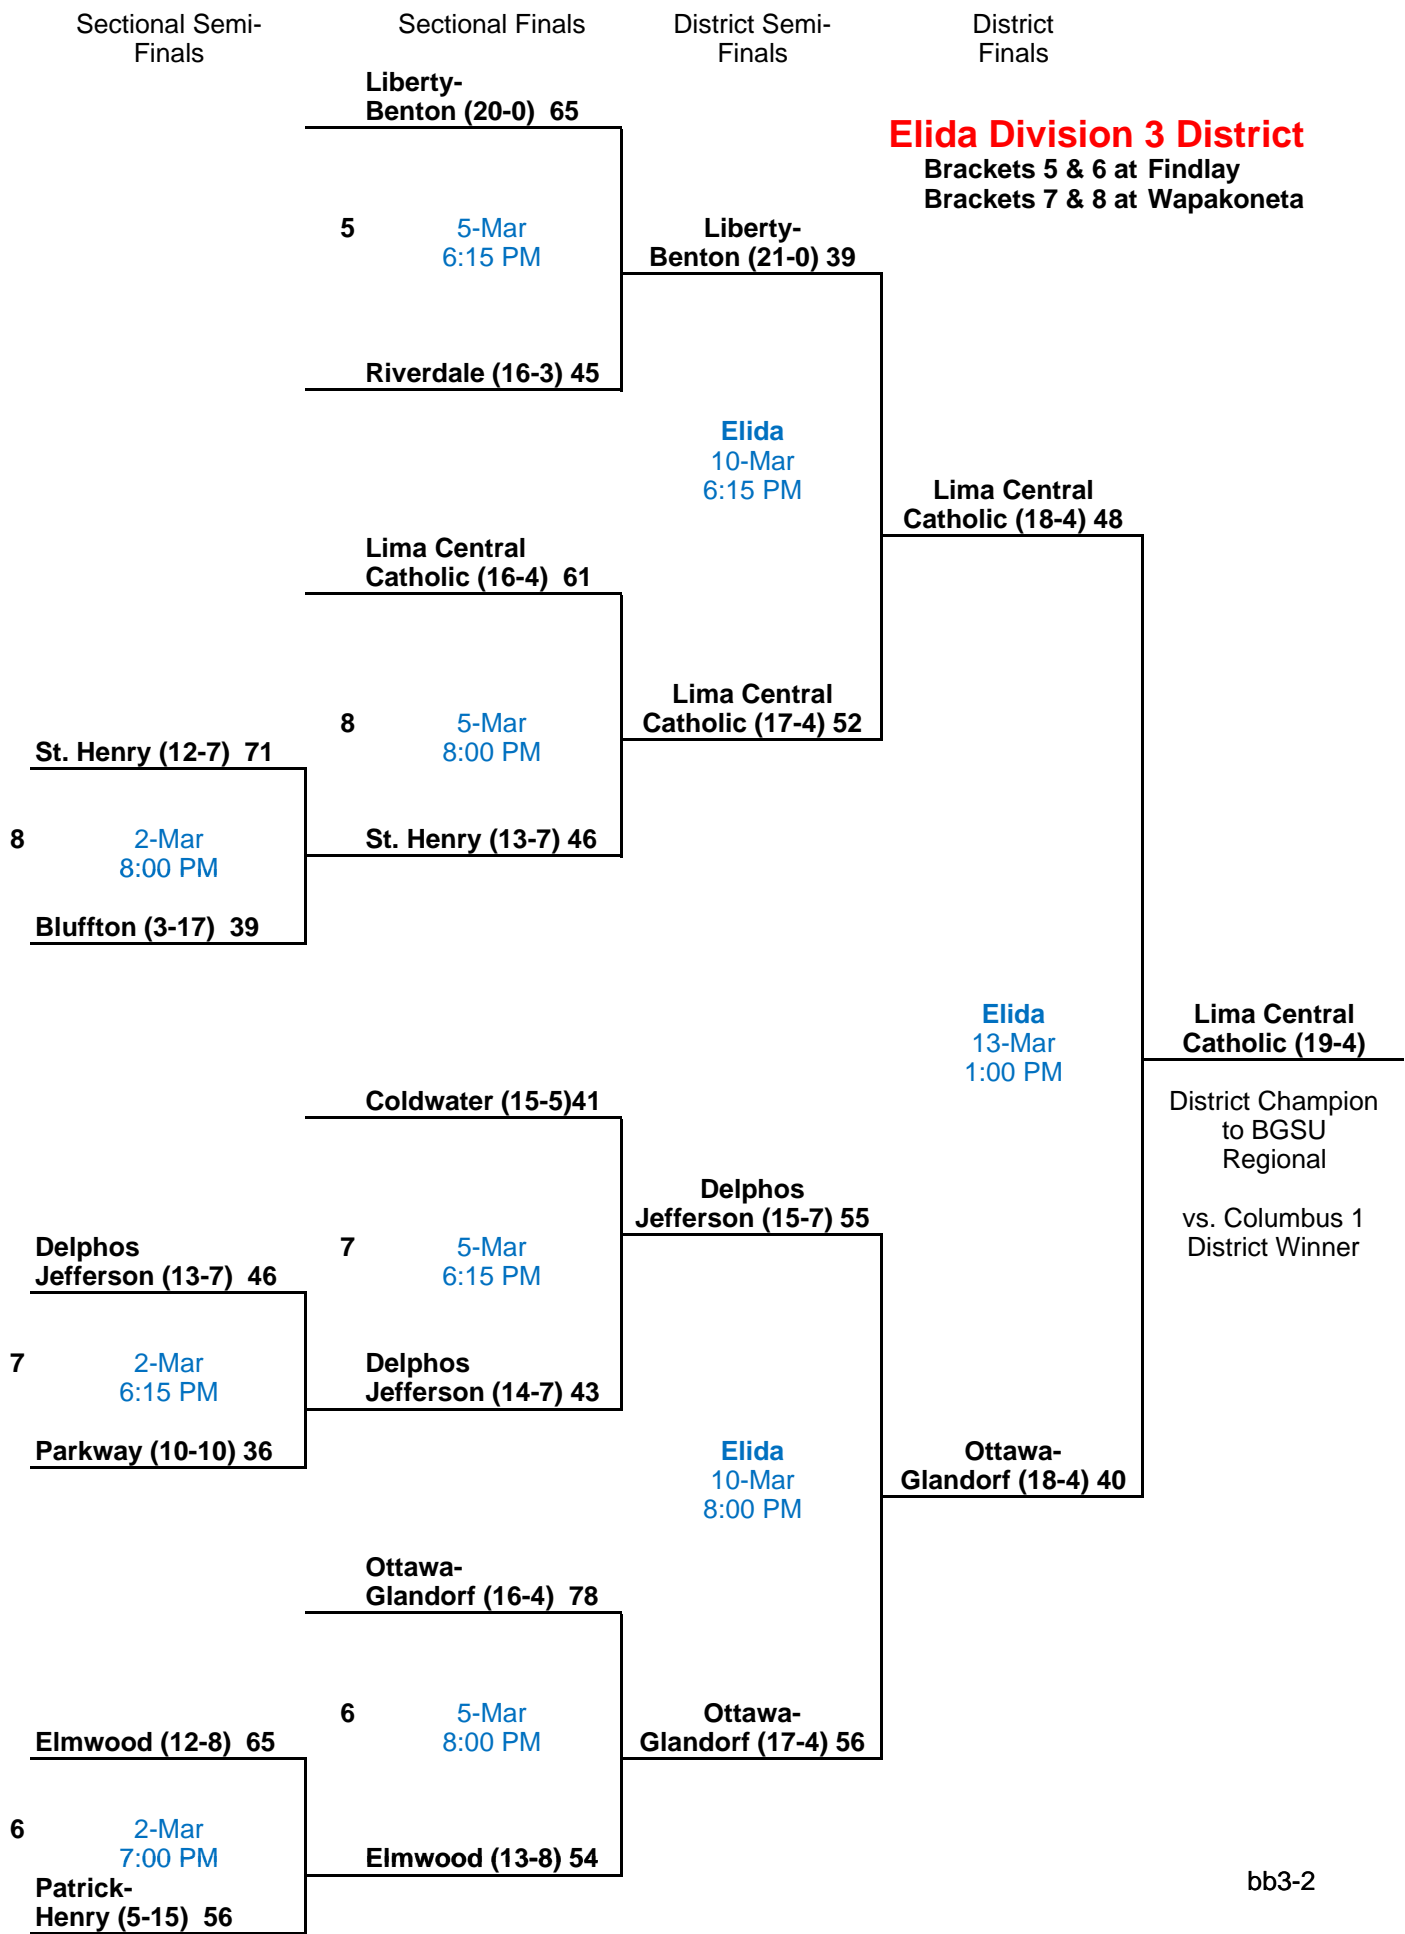

Sectional Semi-Finals

Sectional Finals

District Semi-Finals

District Finals

BGSU Division 1 District

Brackets 1 & 2 at Willard
Brackets 3 & 4 at Liberty-Benton

Sectional Semi-Finals

Sectional Finals

District Semi-Finals

District Finals

Toledo Division 1 District
Brackets 5 & 6 at Toledo Waite
Brackets 7 & 8 at Toledo Cent. Cath.

Sectional Semi-Finals

Sectional Finals

District Semi-Finals

District Finals

Mansfield Division 3 Dist.
 Brackets 9 & 10 at Lexington
 Brackets 11 & 12 at Norwalk

Sectional Semi-Finals

Sectional Finals

District Semi-Finals

District Finals

Napoleon Division 4 Dist.

Brackets 9 & 10 at Bryan
Brackets 11 & 12 at Hicksville

2010 Trail Trash Calendar

Monday	Tuesday	Wednesday	Thursday	Friday	Saturday
1 <i>March</i>	2 Sectionals at all Sites in all Divisions 6:15 & 8:15	3 Division IV Sectionals at all sites.	4	5 Sectional Finals at all Sites in all Divisions 6:15 & 8:15	6
8	9 Division IV District at All Sites	10 Division II District at Ashland, BGSU and ONU Division III District at Elida & Mansfield	11 Division I District at Willard & Liberty Benton & UT. Division III District at Napoleon	12 Division IV Finals at all Sites 7:00	13 Division I Finals at BGSU & UT, Division II at BGSU, Ashland & ONU Division III at Elida, Napoleon, Mansfield
15	16 Division IV Regional at BGSU 6:15 & 8:00	17 Division III Regional at BGSU 6:15 & 8:00	18 Division I Regional at UT 7:00 Division II Regional at BGSU 6:15 & 8:00	19 Division IV Finals at BGSU 7:30	20 Division I Finals at Akron 7:30 Division II Finals at BGSU 3:00 Division III Finals at BGSU 7:30
22	23	24	25 STATE	26 TOURNAMENT	27 COLUMBUS