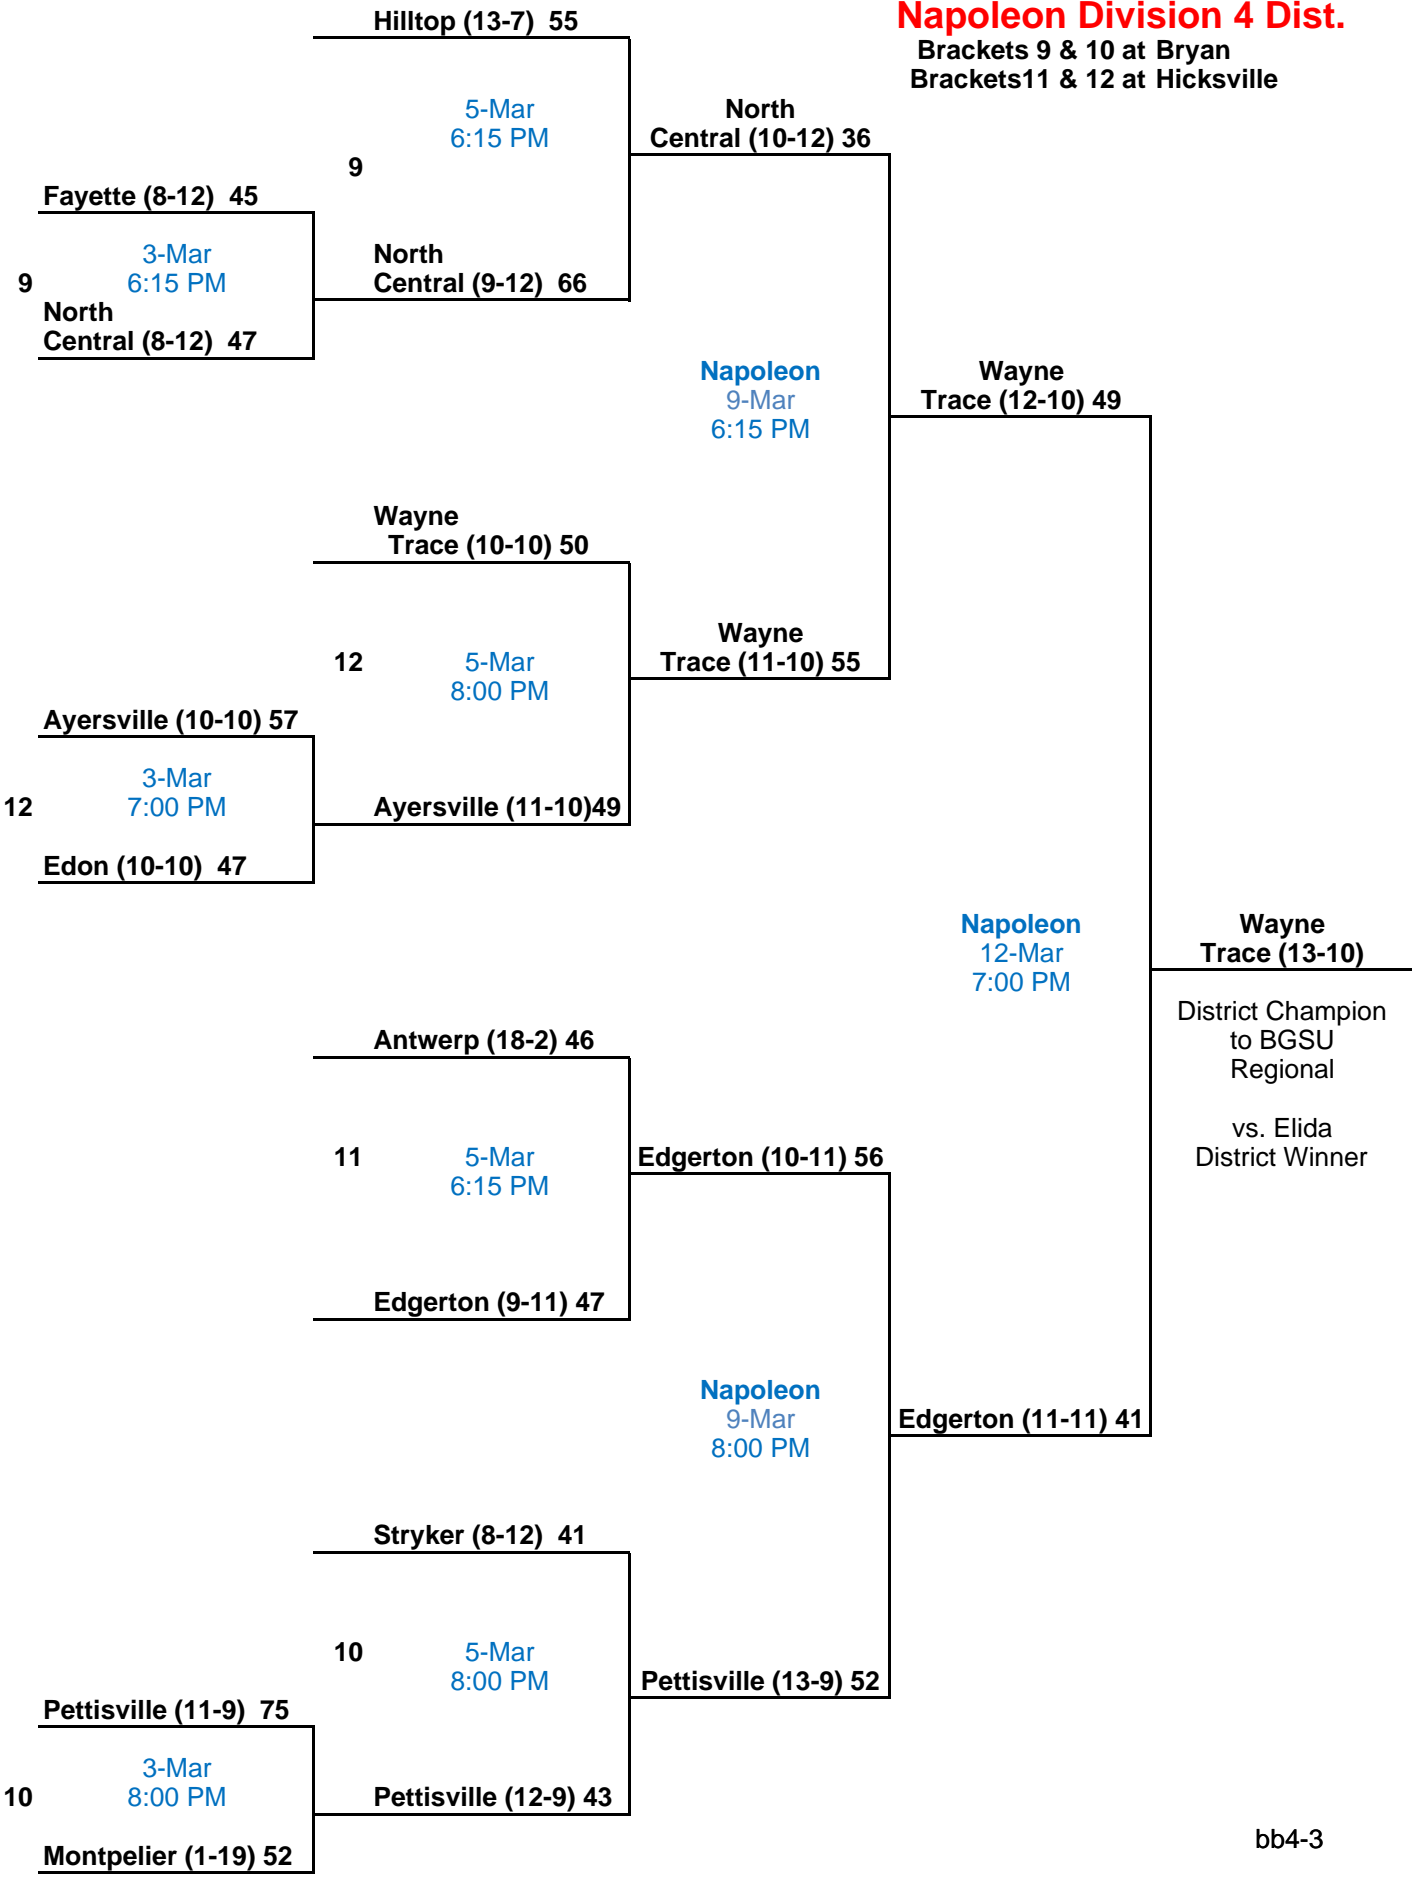

Sectional Semi-Finals

Sectional Finals

District Semi-Finals

District Finals

BGSU Division 1 District

Brackets 1 & 2 at Willard
Brackets 3 & 4 at Liberty-Benton

Sectional Semi-Finals

Sectional Finals

District Semi-Finals

District Finals

Toledo Division 1 District
Brackets 5 & 6 at Toledo Waite
Brackets 7 & 8 at Toledo Cent. Cath.

Sectional Semi-Finals

Sectional Finals

District Semi-Finals

District Finals

Mansfield Division 3 Dist.
 Brackets 9 & 10 at Lexington
 Brackets 11 & 12 at Norwalk

Sectional Semi-Finals

Sectional Finals

District Semi-Finals

District Finals

Napoleon Division 4 Dist.

Brackets 9 & 10 at Bryan
Brackets 11 & 12 at Hicksville

2010 Trail Trash Calendar

Monday	Tuesday	Wednesday	Thursday	Friday	Saturday
1 <i>March</i>	2 Sectionals at all Sites in all Divisions 6:15 & 8:15	3 Division IV Sectionals at all sites.	4	5 Sectional Finals at all Sites in all Divisions 6:15 & 8:15	6
8	9 Division IV District at All Sites	10 Division II District at Ashland, BGSU and ONU Division III District at Elida & Mansfield	11 Division I District at Willard & Liberty Benton & UT. Division III District at Napoleon	12 Division IV Finals at all Sites 7:00	13 Division I Finals at BGSU & UT, Division II at BGSU, Ashland & ONU Division III at Elida, Napoleon, Mansfield
15	16 Division IV Regional at BGSU 6:15 & 8:00	17 Division III Regional at BGSU 6:15 & 8:00	18 Division I Regional at UT 7:00 Division II Regional at BGSU 6:15 & 8:00	19 Division IV Finals at BGSU 7:30	20 Division I Finals at Akron 7:30 Division II Finals at BGSU 3:00 Division III Finals at BGSU 7:30
22	23	24	25 STATE	26 TOURNAMENT	27 COLUMBUS