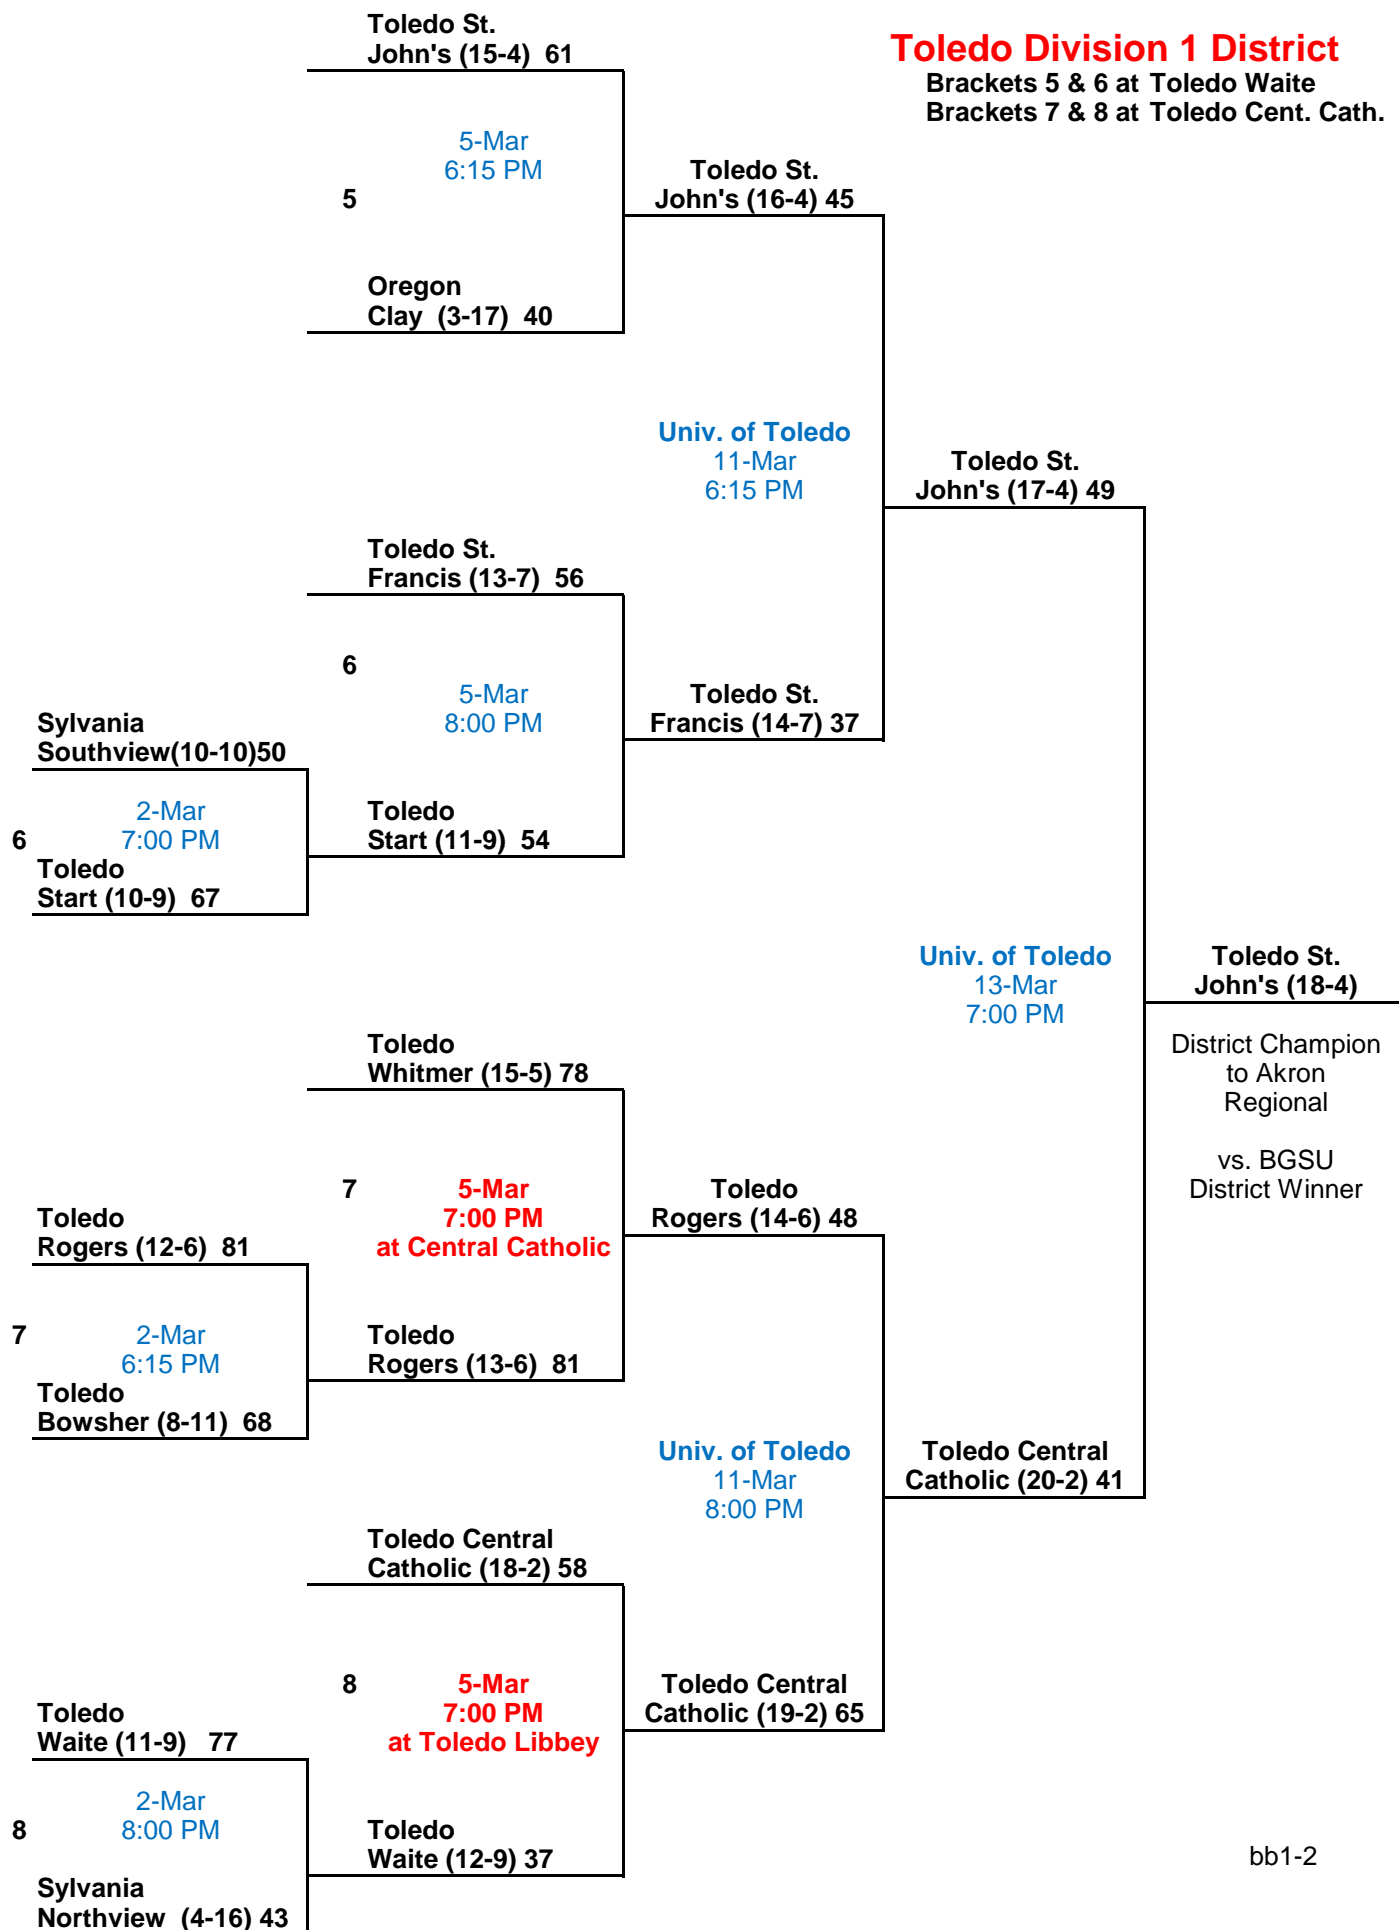

Sectional Semi-Finals

Sectional Finals

District Semi-Finals

District Finals

BGSU Division 1 District

Brackets 1 & 2 at Willard
Brackets 3 & 4 at Liberty-Benton

Sectional Semi-Finals

Sectional Finals

District Semi-Finals

District Finals

Toledo Division 1 District
Brackets 5 & 6 at Toledo Waite
Brackets 7 & 8 at Toledo Cent. Cath.

Sectional Semi-Finals

Sectional Finals

District Semi-Finals

District Finals

Mansfield Division 3 Dist.
 Brackets 9 & 10 at Lexington
 Brackets 11 & 12 at Norwalk

Sectional Semi-Finals

Sectional Finals

District Semi-Finals

District Finals

Napoleon Division 4 Dist.

Brackets 9 & 10 at Bryan
Brackets 11 & 12 at Hicksville

2010 Trail Trash Calendar

Monday	Tuesday	Wednesday	Thursday	Friday	Saturday
1 <i>March</i>	2 Sectionals at all Sites in all Divisions 6:15 & 8:15	3 Division IV Sectionals at all sites.	4	5 Sectional Finals at all Sites in all Divisions 6:15 & 8:15	6
8	9 Division IV District at All Sites	10 Division II District at Ashland, BGSU and ONU Division III District at Elida & Mansfield	11 Division I District at Willard & Liberty Benton & UT. Division III District at Napoleon	12 Division IV Finals at all Sites 7:00	13 Division I Finals at BGSU & UT, Division II at BGSU, Ashland & ONU Division III at Elida, Napoleon, Mansfield
15	16 Division IV Regional at BGSU 6:15 & 8:00	17 Division III Regional at BGSU 6:15 & 8:00	18 Division I Regional at UT 7:00 Division II Regional at BGSU 6:15 & 8:00	19 Division IV Finals at BGSU 7:30	20 Division I Finals at Akron 7:30 Division II Finals at BGSU 3:00 Division III Finals at BGSU 7:30
22	23	24	25 STATE	26 TOURNAMENT	27 COLUMBUS