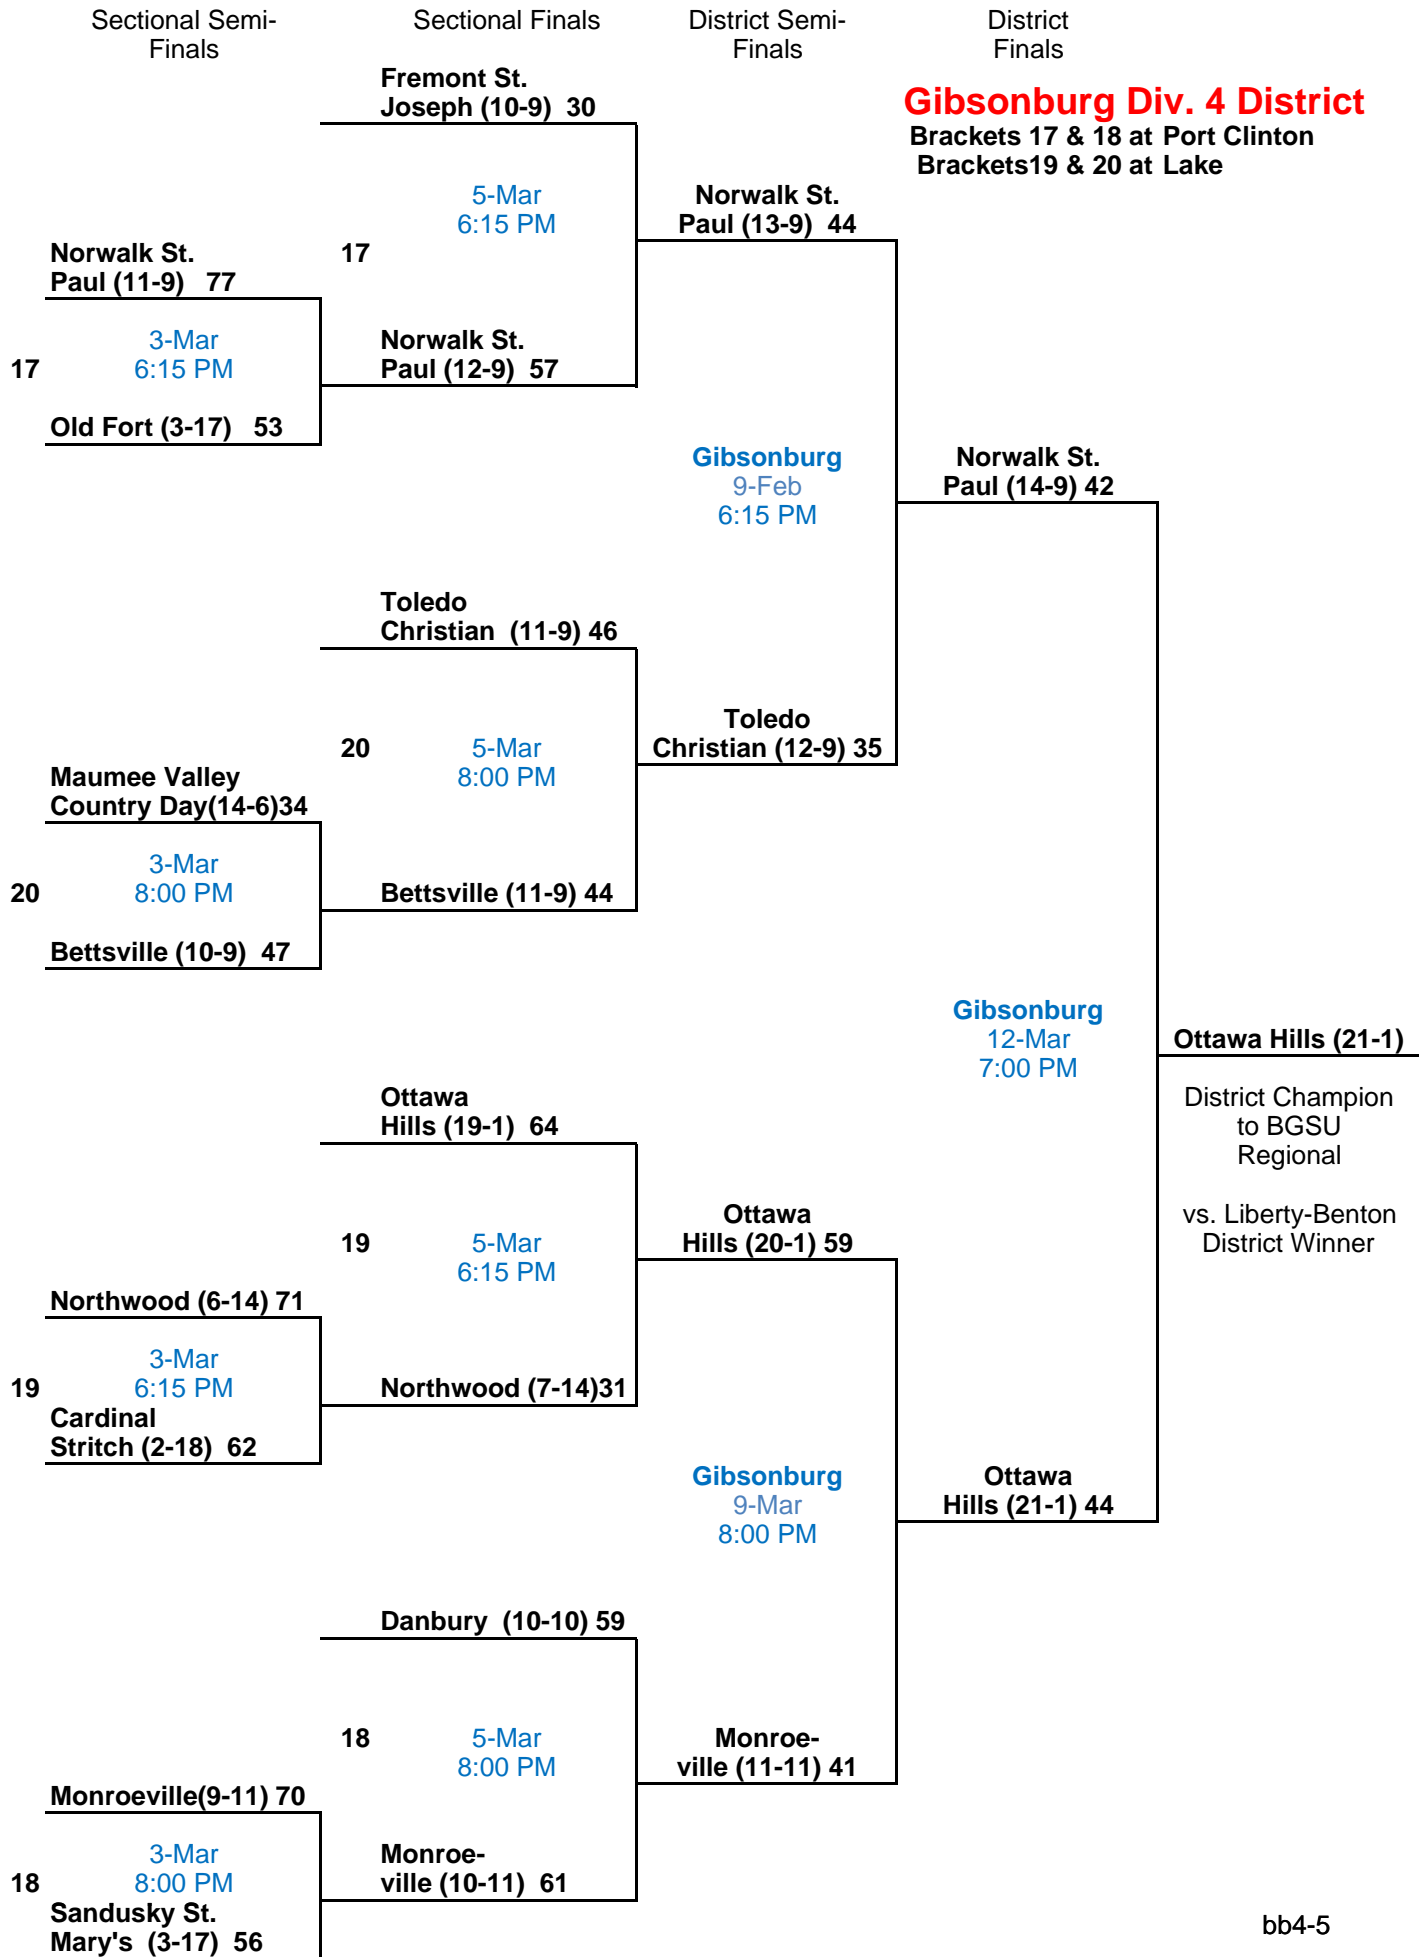

Sectional Semi-Finals

Sectional Finals

District Semi-Finals

District Finals

BGSU Division 1 District

Brackets 1 & 2 at Willard
Brackets 3 & 4 at Liberty-Benton

Sectional Semi-Finals

Sectional Finals

District Semi-Finals

District Finals

Toledo Division 1 District
Brackets 5 & 6 at Toledo Waite
Brackets 7 & 8 at Toledo Cent. Cath.

Sectional Semi-Finals

Sectional Finals

District Semi-Finals

District Finals

Mansfield Division 3 Dist.
 Brackets 9 & 10 at Lexington
 Brackets 11 & 12 at Norwalk

Sectional Semi-Finals

Sectional Finals

District Semi-Finals

District Finals

Napoleon Division 4 Dist.

Brackets 9 & 10 at Bryan
Brackets 11 & 12 at Hicksville

2010 Trail Trash Calendar

Monday	Tuesday	Wednesday	Thursday	Friday	Saturday
1 <i>March</i>	2 Sectionals at all Sites in all Divisions 6:15 & 8:15	3 Division IV Sectionals at all sites.	4	5 Sectional Finals at all Sites in all Divisions 6:15 & 8:15	6
8	9 Division IV District at All Sites	10 Division II District at Ashland, BGSU and ONU Division III District at Elida & Mansfield	11 Division I District at Willard & Liberty Benton & UT. Division III District at Napoleon	12 Division IV Finals at all Sites 7:00	13 Division I Finals at BGSU & UT, Division II at BGSU, Ashland & ONU Division III at Elida, Napoleon, Mansfield
15	16 Division IV Regional at BGSU 6:15 & 8:00	17 Division III Regional at BGSU 6:15 & 8:00	18 Division I Regional at UT 7:00 Division II Regional at BGSU 6:15 & 8:00	19 Division IV Finals at BGSU 7:30	20 Division I Finals at Akron 7:30 Division II Finals at BGSU 3:00 Division III Finals at BGSU 7:30
22	23	24	25 STATE	26 TOURNAMENT	27 COLUMBUS