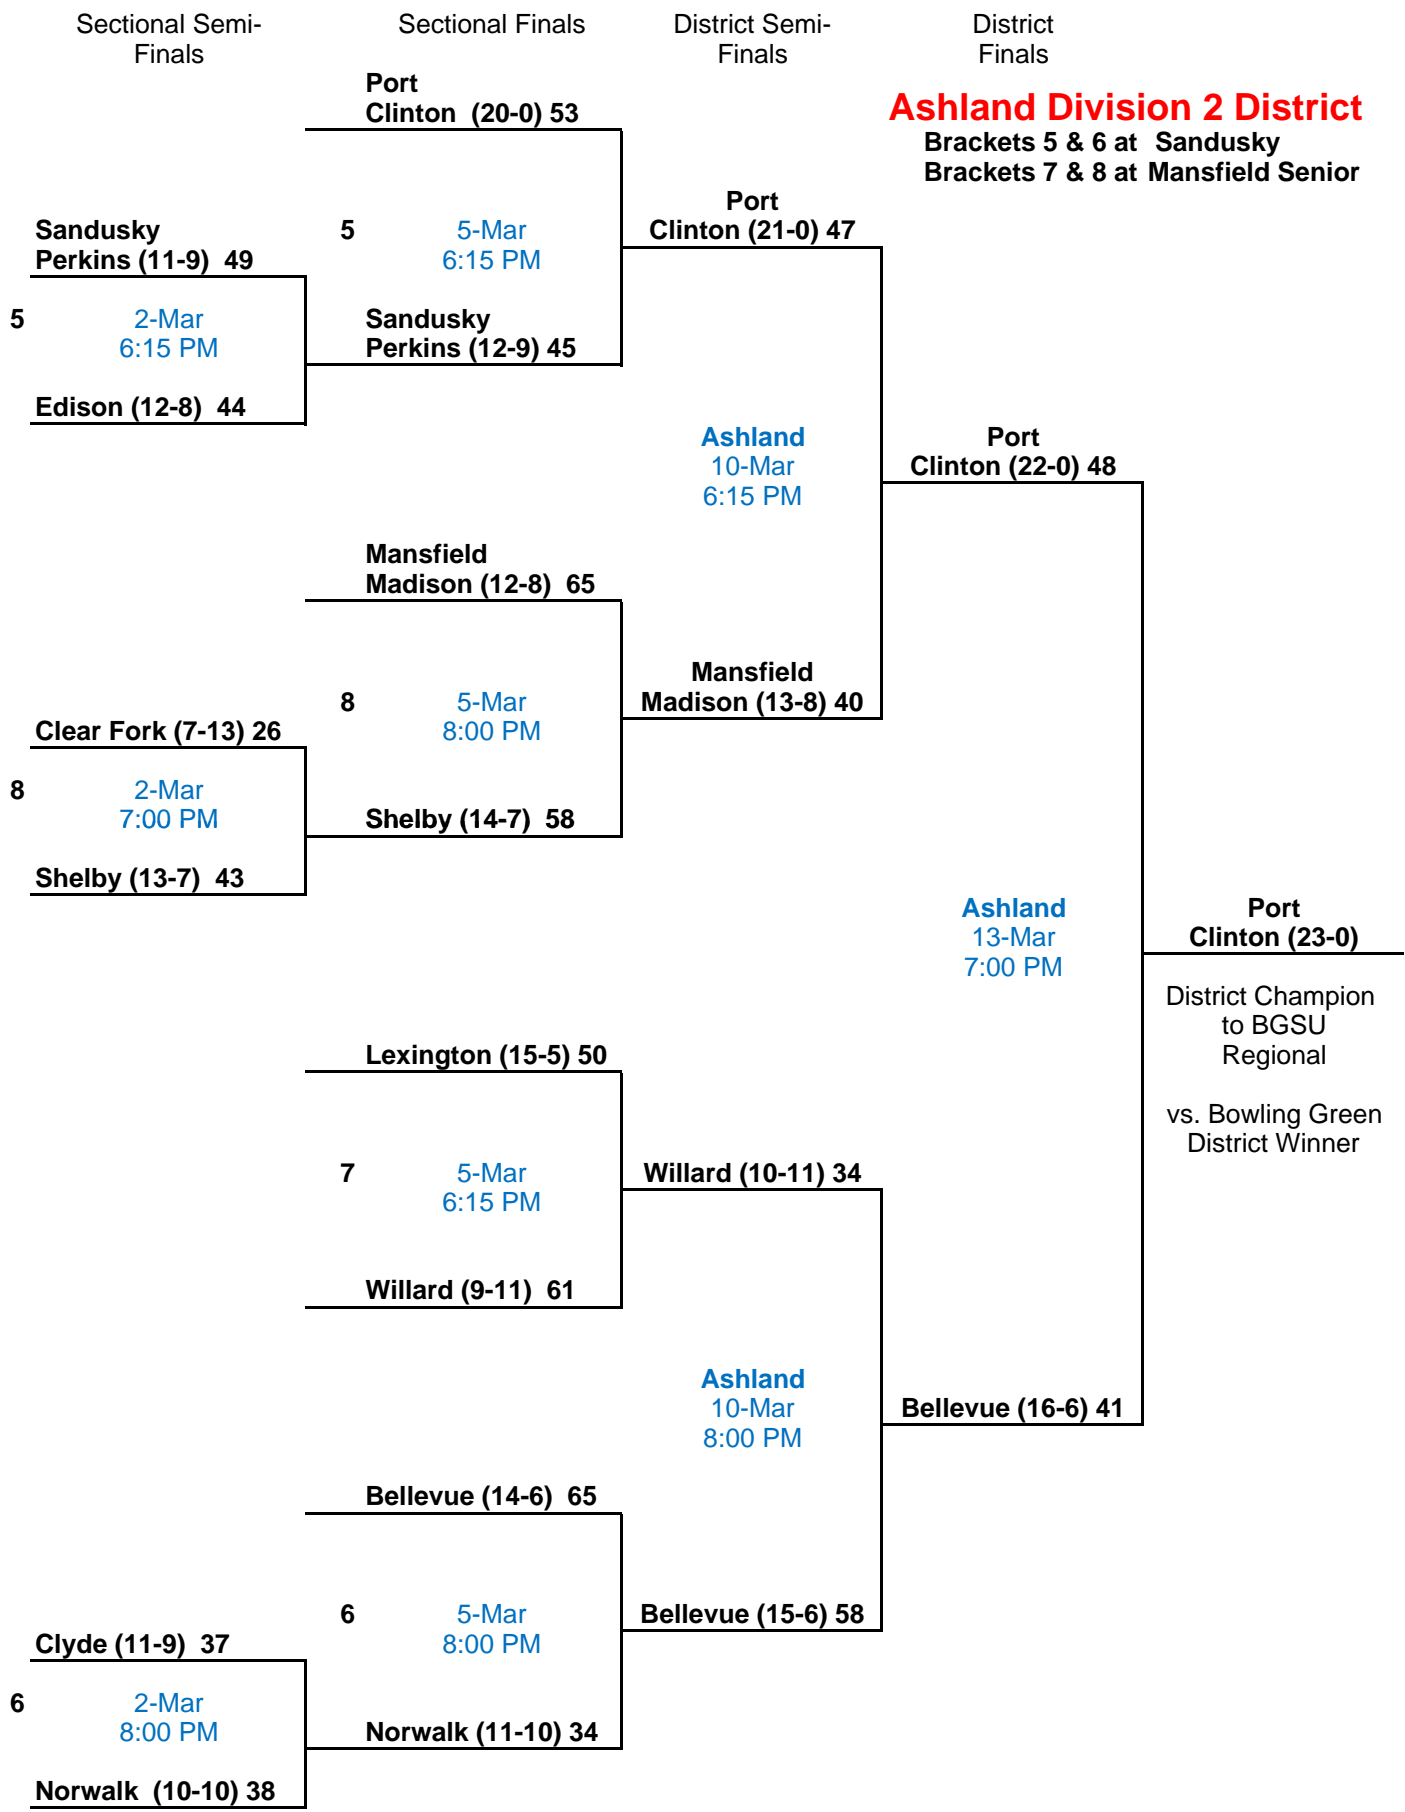

Sectional Semi-Finals

Sectional Finals

District Semi-Finals

District Finals

**BGSU Division 1 District**

Brackets 1 & 2 at Willard  
Brackets 3 & 4 at Liberty-Benton

Sectional Semi-Finals

Sectional Finals

District Semi-Finals

District Finals

**Toledo Division 1 District**  
Brackets 5 & 6 at Toledo Waite  
Brackets 7 & 8 at Toledo Cent. Cath.

Sectional Semi-Finals

Sectional Finals

District Semi-Finals

District Finals

**Elida Division 3 District**  
Brackets 5 & 6 at Findlay  
Brackets 7 & 8 at Wapakoneta

Sectional Semi-Finals

Sectional Finals

District Semi-Finals

District Finals

**Mansfield Division 3 Dist.**  
 Brackets 9 & 10 at Lexington  
 Brackets 11 & 12 at Norwalk

Sectional Semi-Finals

Sectional Finals

District Semi-Finals

District Finals

**Napoleon Division 4 Dist.**

Brackets 9 & 10 at Bryan  
Brackets 11 & 12 at Hicksville