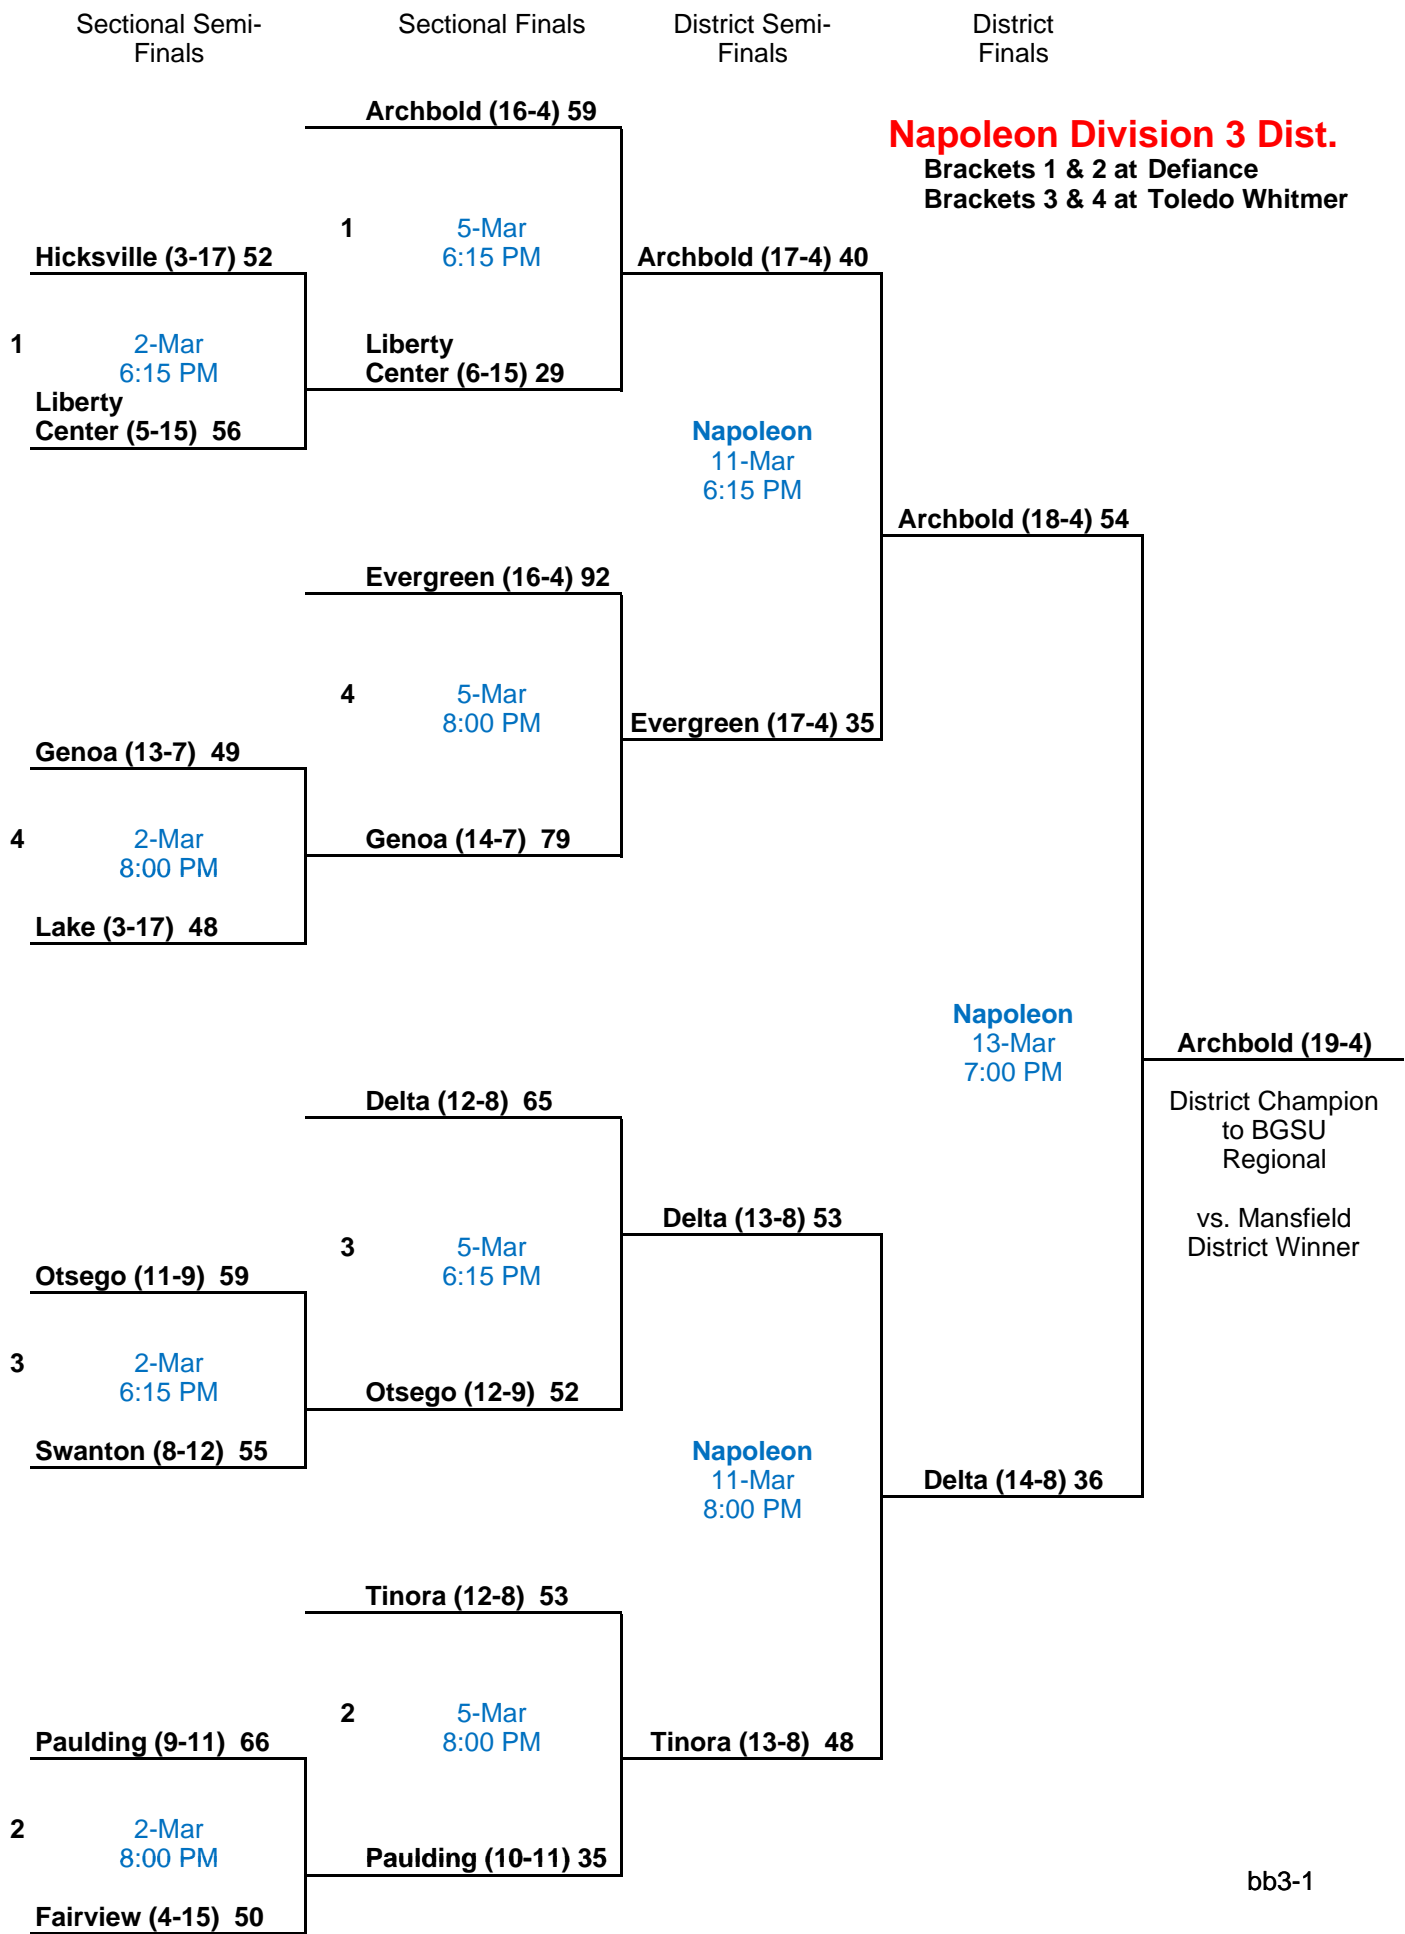

Sectional Semi-Finals

Sectional Finals

District Semi-Finals

District Finals

BGSU Division 1 District

Brackets 1 & 2 at Willard
Brackets 3 & 4 at Liberty-Benton

Sectional Semi-Finals

Sectional Finals

District Semi-Finals

District Finals

Toledo Division 1 District
Brackets 5 & 6 at Toledo Waite
Brackets 7 & 8 at Toledo Cent. Cath.

Sectional Semi-Finals

Sectional Finals

District Semi-Finals

District Finals

Mansfield Division 3 Dist.
 Brackets 9 & 10 at Lexington
 Brackets 11 & 12 at Norwalk

Sectional Semi-Finals

Sectional Finals

District Semi-Finals

District Finals

Napoleon Division 4 Dist.

Brackets 9 & 10 at Bryan
Brackets 11 & 12 at Hicksville

2010 Trail Trash Calendar

Monday	Tuesday	Wednesday	Thursday	Friday	Saturday
1 <i>March</i>	2 Sectionals at all Sites in all Divisions 6:15 & 8:15	3 Division IV Sectionals at all sites.	4	5 Sectional Finals at all Sites in all Divisions 6:15 & 8:15	6
8	9 Division IV District at All Sites	10 Division II District at Ashland, BGSU and ONU Division III District at Elida & Mansfield	11 Division I District at Willard & Liberty Benton & UT. Division III District at Napoleon	12 Division IV Finals at all Sites 7:00	13 Division I Finals at BGSU & UT, Division II at BGSU, Ashland & ONU Division III at Elida, Napoleon, Mansfield
15	16 Division IV Regional at BGSU 6:15 & 8:00	17 Division III Regional at BGSU 6:15 & 8:00	18 Division I Regional at UT 7:00 Division II Regional at BGSU 6:15 & 8:00	19 Division IV Finals at BGSU 7:30	20 Division I Finals at Akron 7:30 Division II Finals at BGSU 3:00 Division III Finals at BGSU 7:30
22	23	24	25 STATE	26 TOURNAMENT	27 COLUMBUS