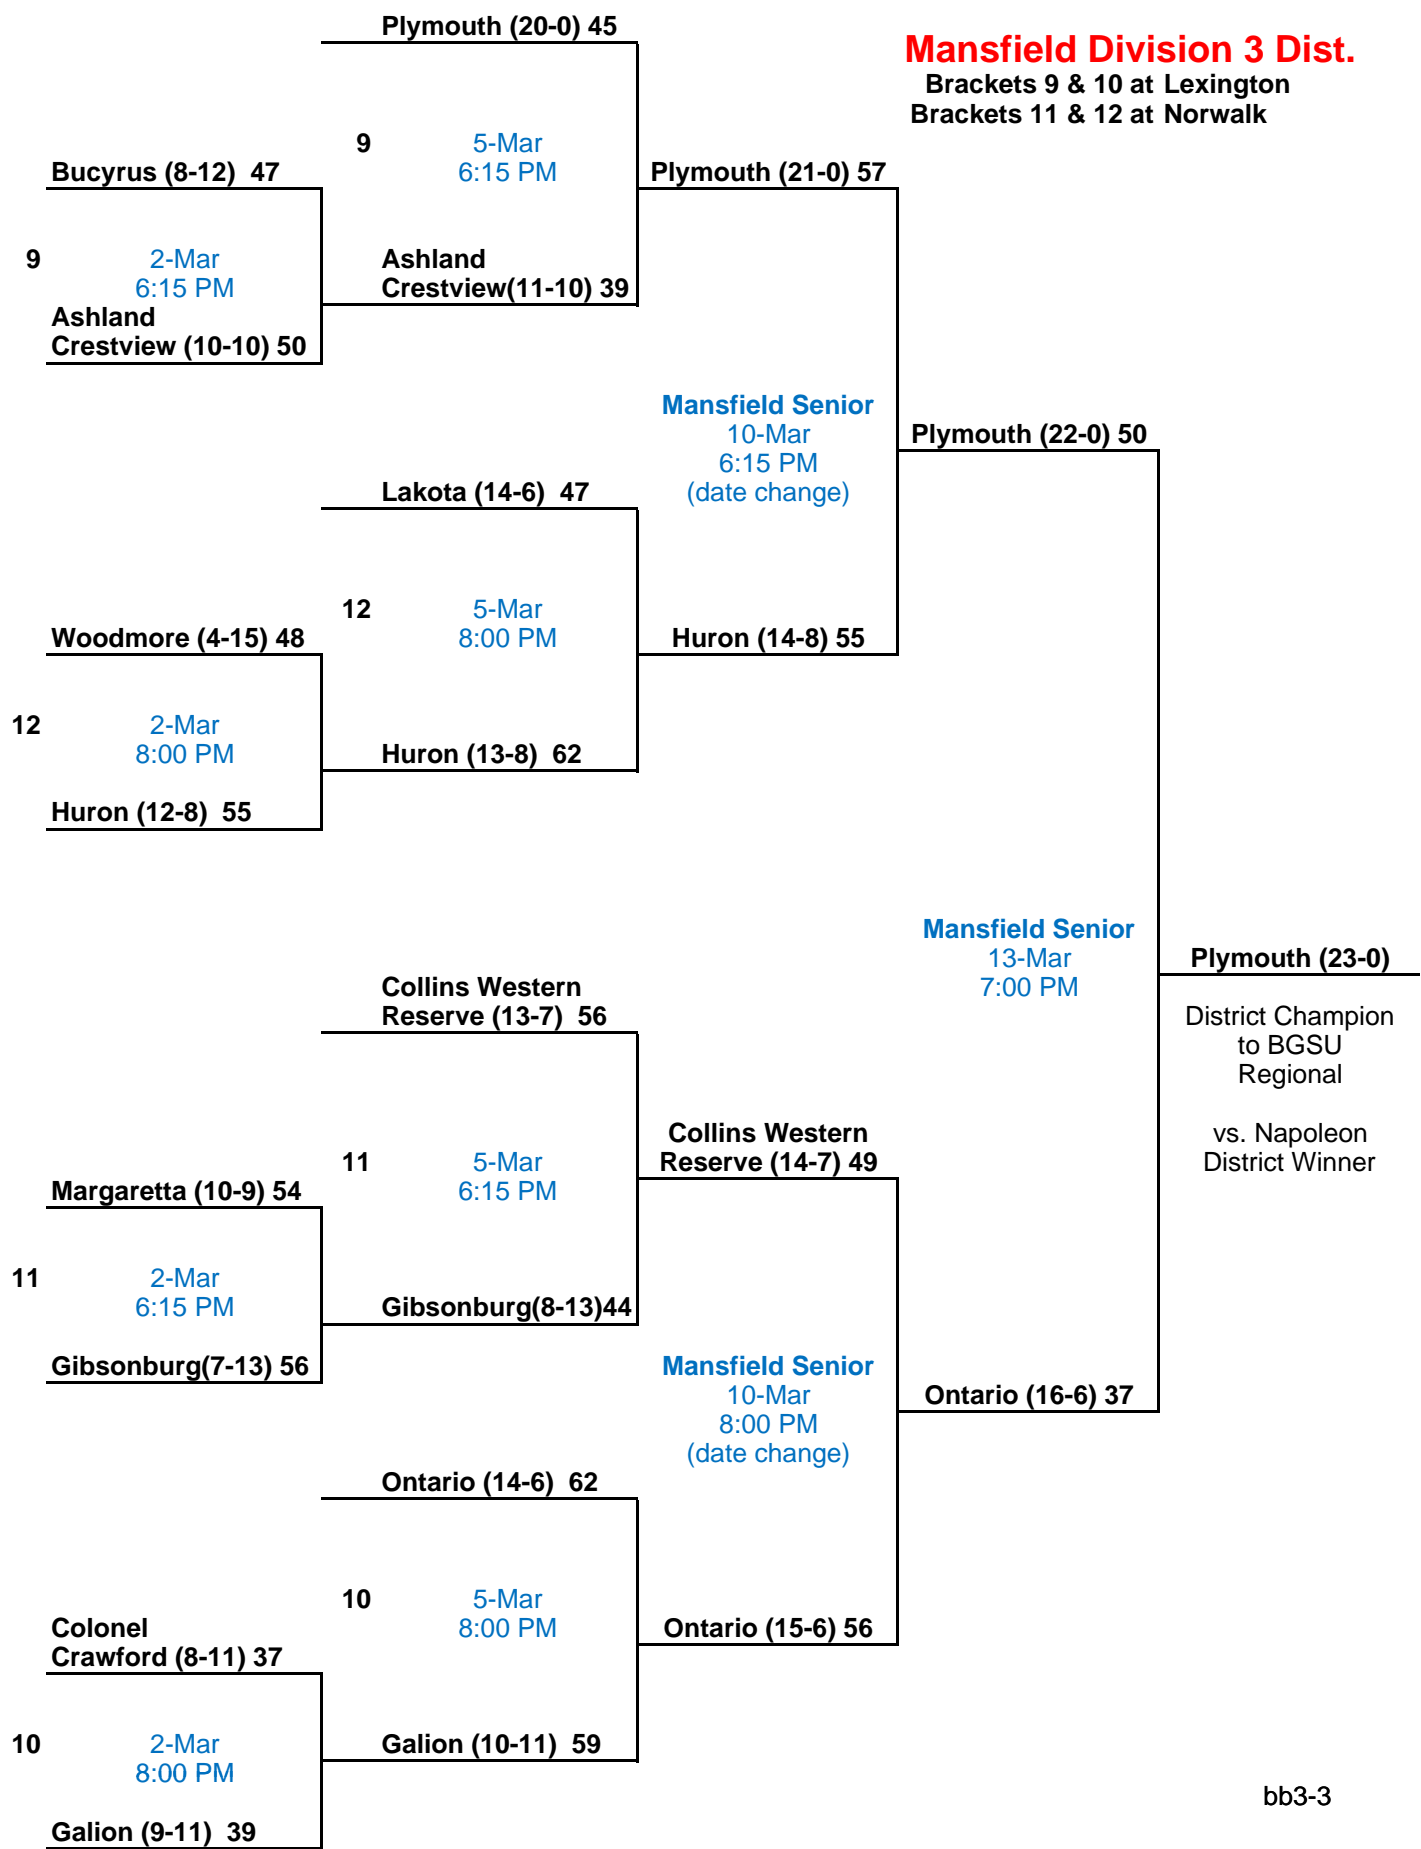

Sectional Semi-Finals

Sectional Finals

District Semi-Finals

District Finals

**BGSU Division 1 District**

Brackets 1 & 2 at Willard  
Brackets 3 & 4 at Liberty-Benton

Sectional Semi-Finals

Sectional Finals

District Semi-Finals

District Finals

**Toledo Division 1 District**  
Brackets 5 & 6 at Toledo Waite  
Brackets 7 & 8 at Toledo Cent. Cath.

Sectional Semi-Finals

Sectional Finals

District Semi-Finals

District Finals

**Elida Division 3 District**  
Brackets 5 & 6 at Findlay  
Brackets 7 & 8 at Wapakoneta

Sectional Semi-Finals

Sectional Finals

District Semi-Finals

District Finals

**Mansfield Division 3 Dist.**  
 Brackets 9 & 10 at Lexington  
 Brackets 11 & 12 at Norwalk

Sectional Semi-Finals

Sectional Finals

District Semi-Finals

District Finals

**Napoleon Division 4 Dist.**

Brackets 9 & 10 at Bryan  
Brackets 11 & 12 at Hicksville