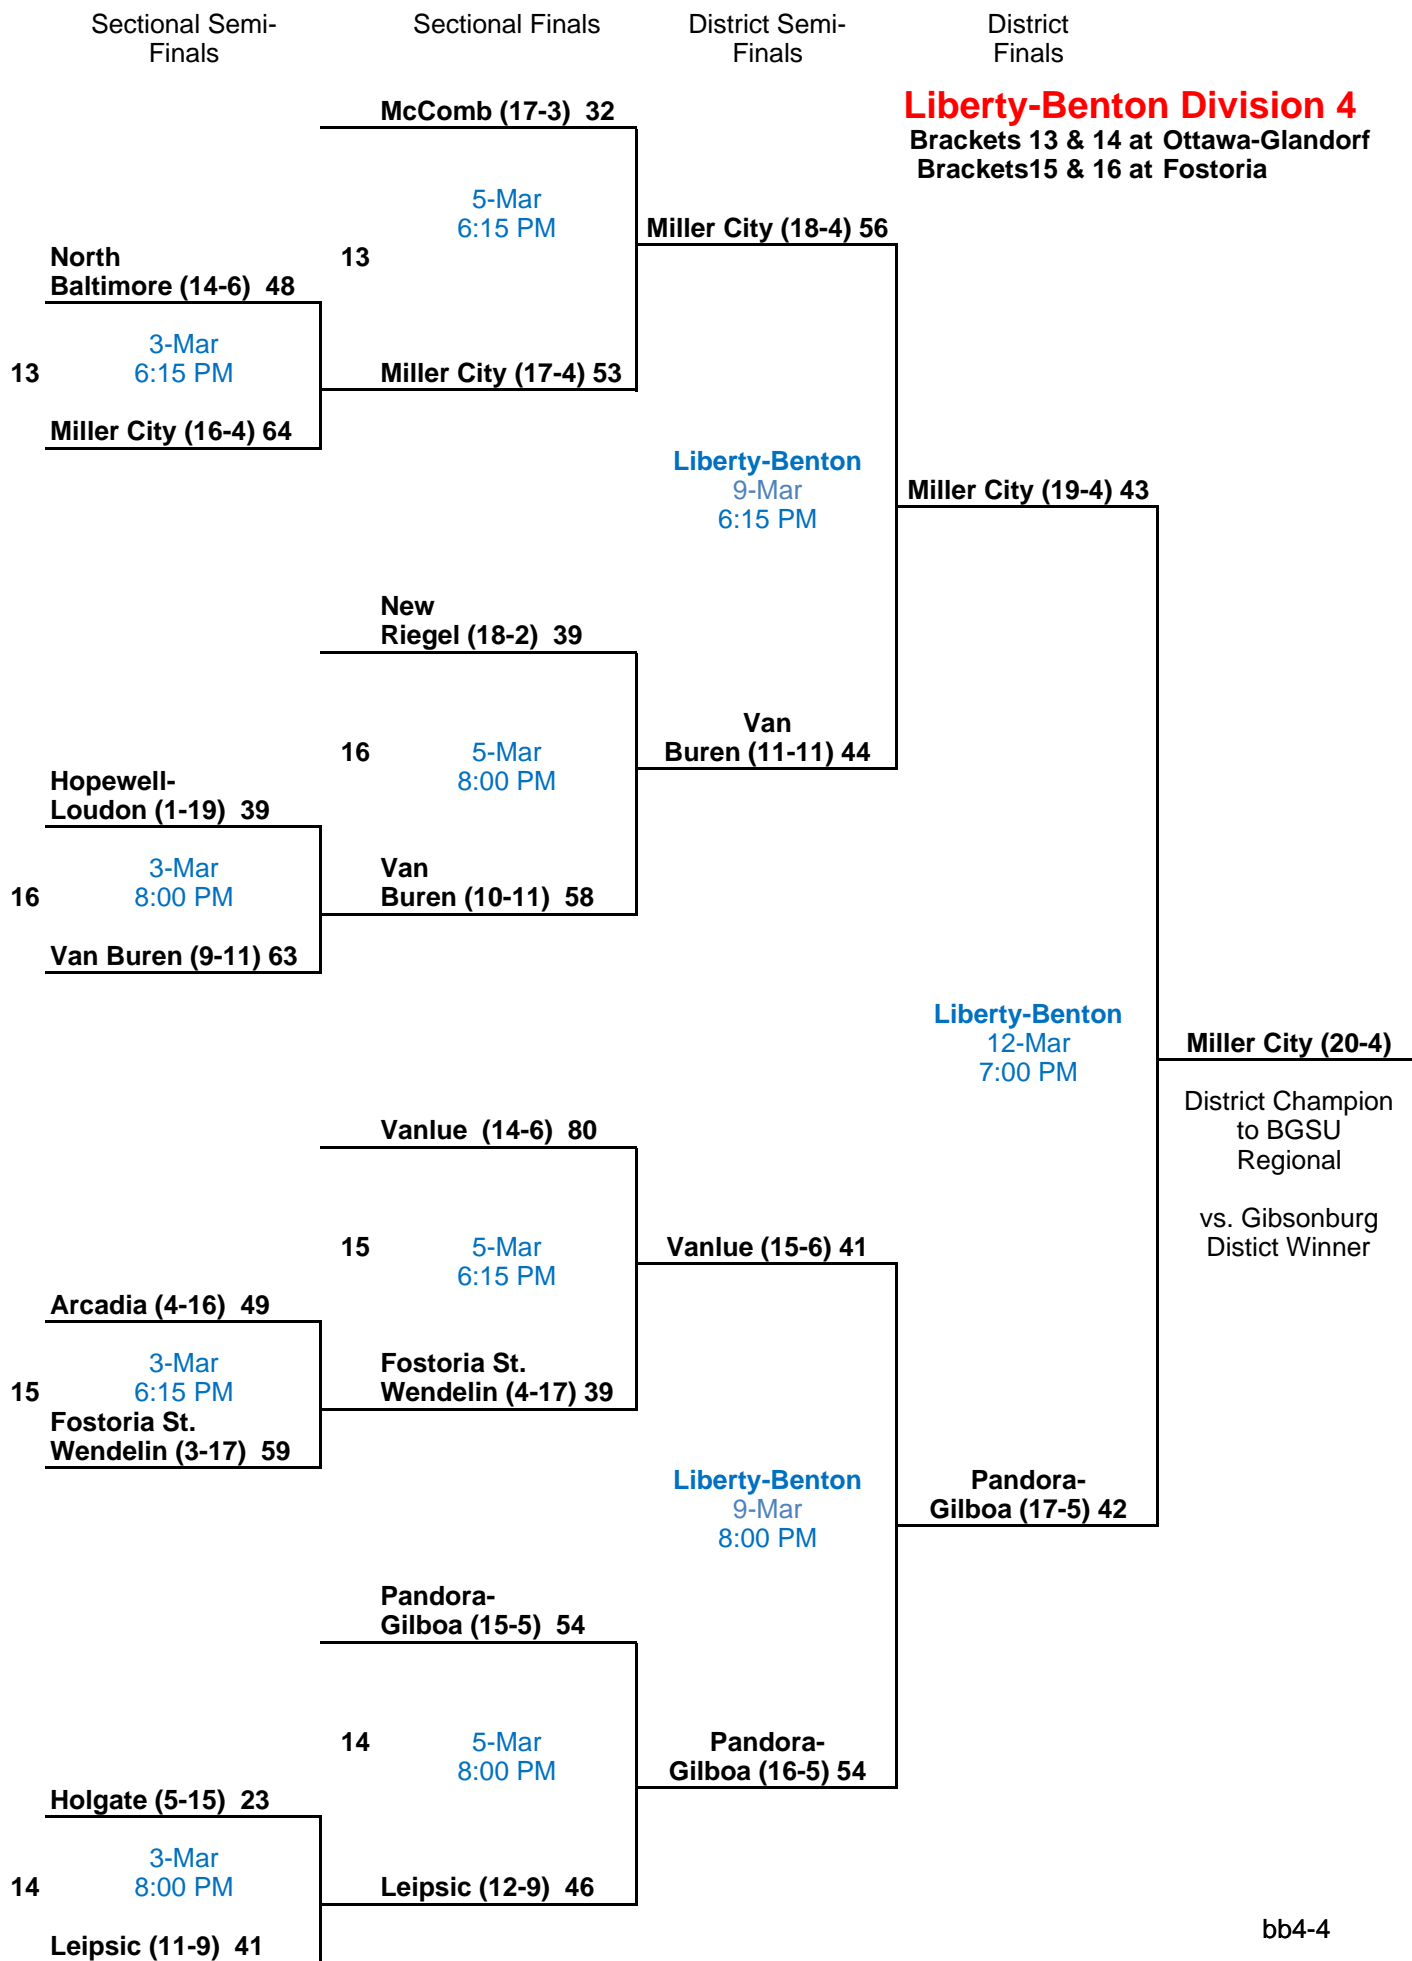

Sectional Semi-Finals

Sectional Finals

District Semi-Finals

District Finals

BGSU Division 1 District

Brackets 1 & 2 at Willard
Brackets 3 & 4 at Liberty-Benton

Sectional Semi-Finals

Sectional Finals

District Semi-Finals

District Finals

Toledo Division 1 District
Brackets 5 & 6 at Toledo Waite
Brackets 7 & 8 at Toledo Cent. Cath.

Sectional Semi-Finals

Sectional Finals

District Semi-Finals

District Finals

Mansfield Division 3 Dist.
 Brackets 9 & 10 at Lexington
 Brackets 11 & 12 at Norwalk

Sectional Semi-Finals

Sectional Finals

District Semi-Finals

District Finals

Napoleon Division 4 Dist.

Brackets 9 & 10 at Bryan
Brackets 11 & 12 at Hicksville

2010 Trail Trash Calendar

Monday	Tuesday	Wednesday	Thursday	Friday	Saturday
1 <i>March</i>	2 Sectionals at all Sites in all Divisions 6:15 & 8:15	3 Division IV Sectionals at all sites.	4	5 Sectional Finals at all Sites in all Divisions 6:15 & 8:15	6
8	9 Division IV District at All Sites	10 Division II District at Ashland, BGSU and ONU Division III District at Elida & Mansfield	11 Division I District at Willard & Liberty Benton & UT. Division III District at Napoleon	12 Division IV Finals at all Sites 7:00	13 Division I Finals at BGSU & UT, Division II at BGSU, Ashland & ONU Division III at Elida, Napoleon, Mansfield
15	16 Division IV Regional at BGSU 6:15 & 8:00	17 Division III Regional at BGSU 6:15 & 8:00	18 Division I Regional at UT 7:00 Division II Regional at BGSU 6:15 & 8:00	19 Division IV Finals at BGSU 7:30	20 Division I Finals at Akron 7:30 Division II Finals at BGSU 3:00 Division III Finals at BGSU 7:30
22	23	24	25 STATE	26 TOURNAMENT	27 COLUMBUS