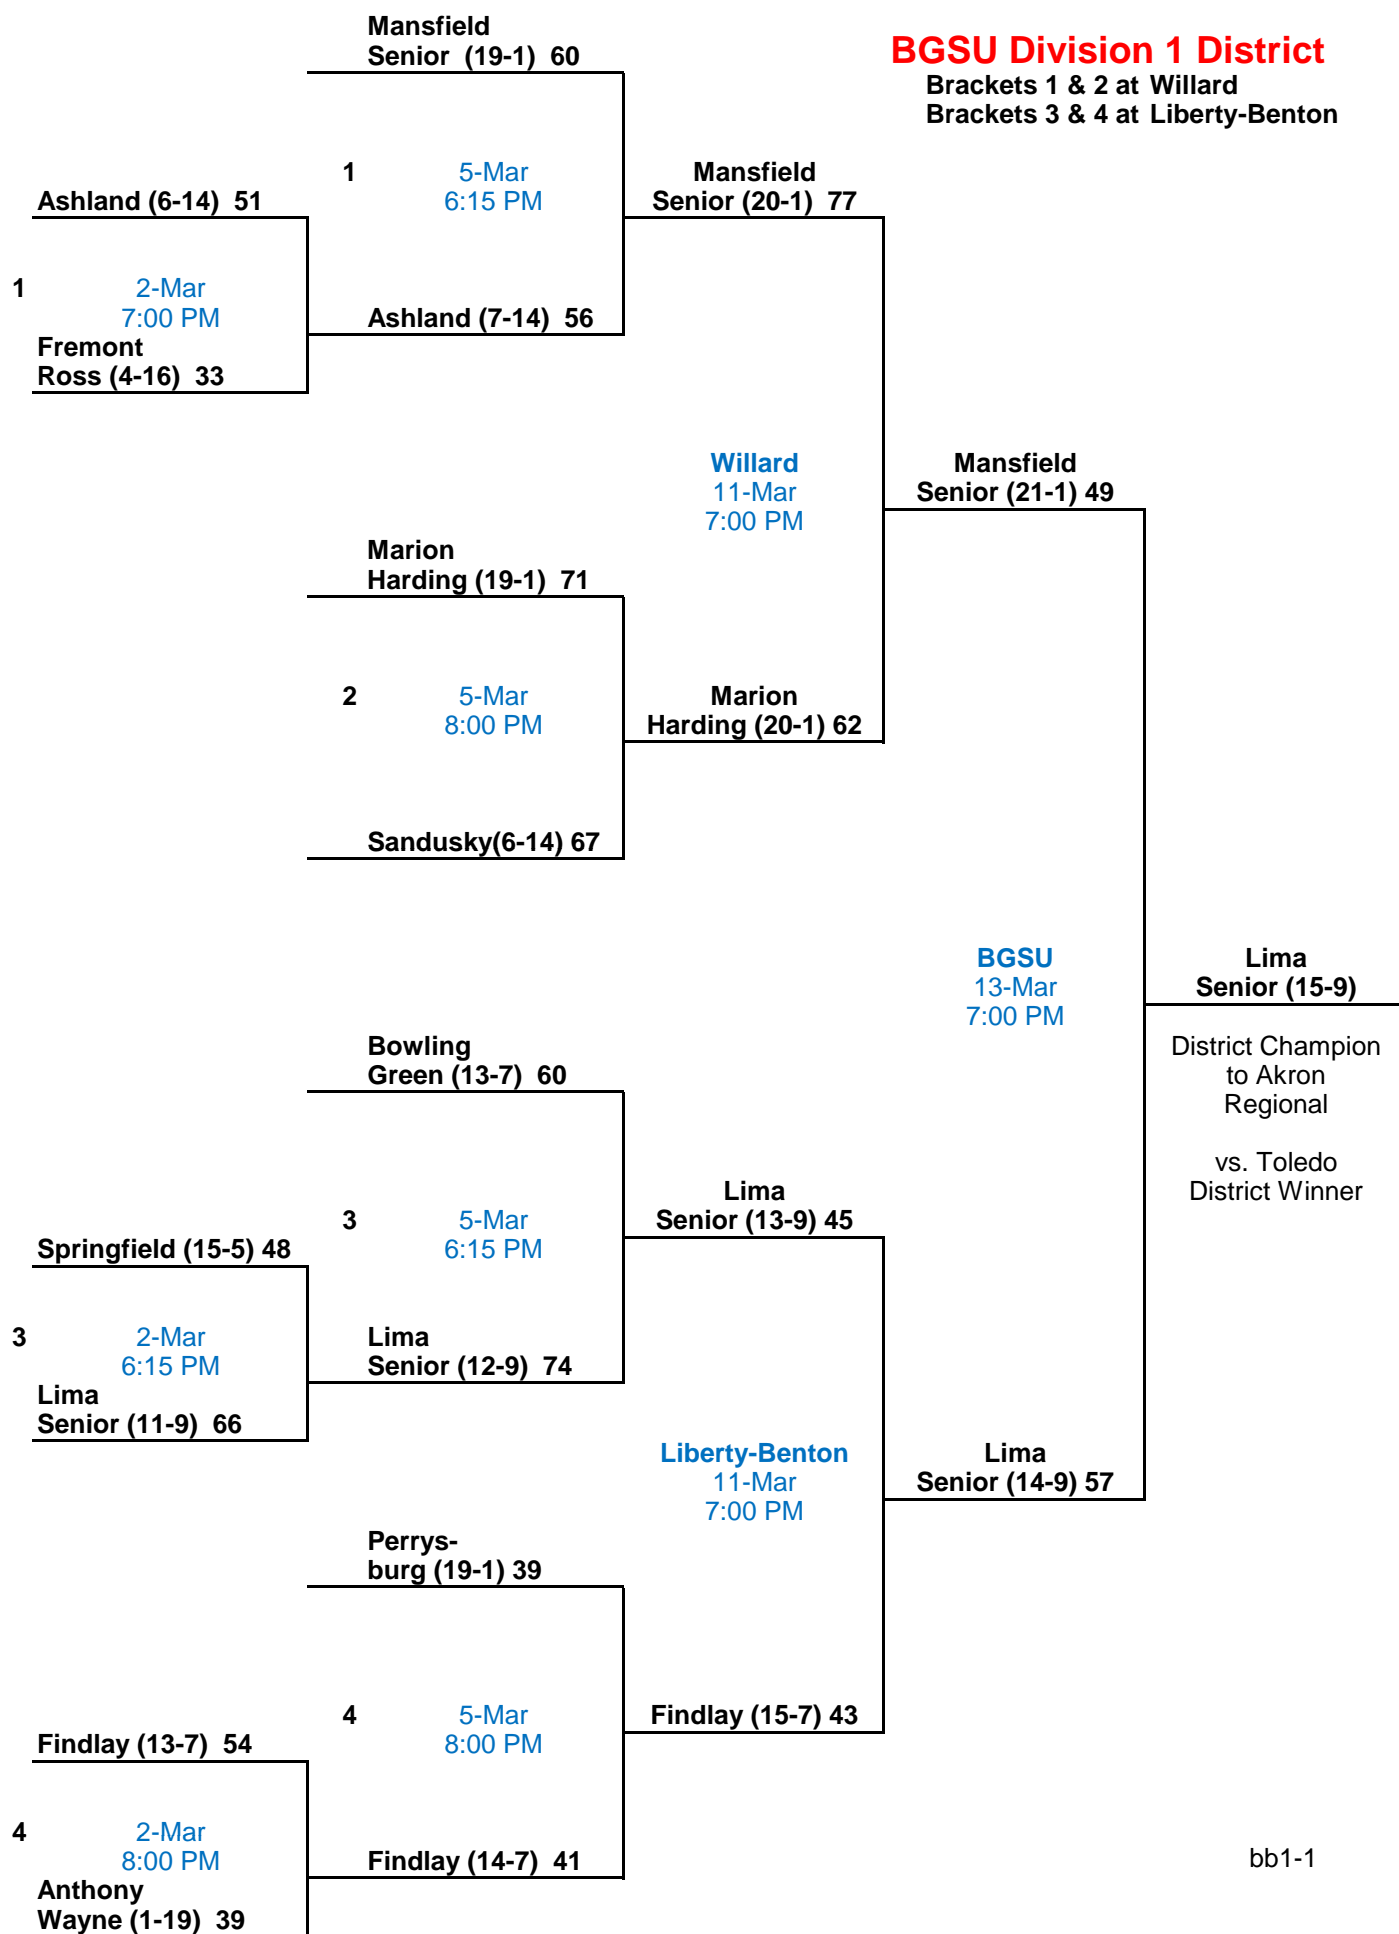

Sectional Semi-Finals

Sectional Finals

District Semi-Finals

District Finals

**BGSU Division 1 District**

Brackets 1 & 2 at Willard  
Brackets 3 & 4 at Liberty-Benton

Sectional Semi-Finals

Sectional Finals

District Semi-Finals

District Finals

**Toledo Division 1 District**  
Brackets 5 & 6 at Toledo Waite  
Brackets 7 & 8 at Toledo Cent. Cath.

Sectional Semi-Finals

Sectional Finals

District Semi-Finals

District Finals

Sectional Semi-Finals

Sectional Finals

District Semi-Finals

District Finals

**Napoleon Division 4 Dist.**

Brackets 9 & 10 at Bryan  
Brackets 11 & 12 at Hicksville

## 2010 Trail Trash Calendar

Monday	Tuesday	Wednesday	Thursday	Friday	Saturday
<b>1</b> <i>March</i>	<b>2</b> Sectionals at all Sites in all Divisions 6:15 & 8:15	<b>3</b> Division IV Sectionals at all sites.	<b>4</b>	<b>5</b> Sectional Finals at all Sites in all Divisions 6:15 & 8:15	<b>6</b>
<b>8</b>	<b>9</b> Division IV District at All Sites	<b>10</b> Division II District at Ashland, BGSU and ONU Division III District at Elida & Mansfield	<b>11</b> Division I District at Willard & Liberty Benton & UT. Division III District at Napoleon	<b>12</b> Division IV Finals at all Sites 7:00	<b>13</b> Division I Finals at BGSU & UT, Division II at BGSU, Ashland & ONU  Division III at Elida, Napoleon, Mansfield
<b>15</b>	<b>16</b> Division IV Regional at BGSU 6:15 & 8:00	<b>17</b> Division III Regional at BGSU 6:15 & 8:00	<b>18</b> Division I Regional at UT 7:00  Division II Regional at BGSU 6:15 & 8:00	<b>19</b> Division IV Finals at BGSU 7:30	<b>20</b> Division I Finals at Akron 7:30 Division II Finals at BGSU 3:00 Division III Finals at BGSU 7:30
<b>22</b>	<b>23</b>	<b>24</b>	<b>25</b>  <b>STATE</b>	<b>26</b>  <b>TOURNAMENT</b>	<b>27</b>  <b>COLUMBUS</b>