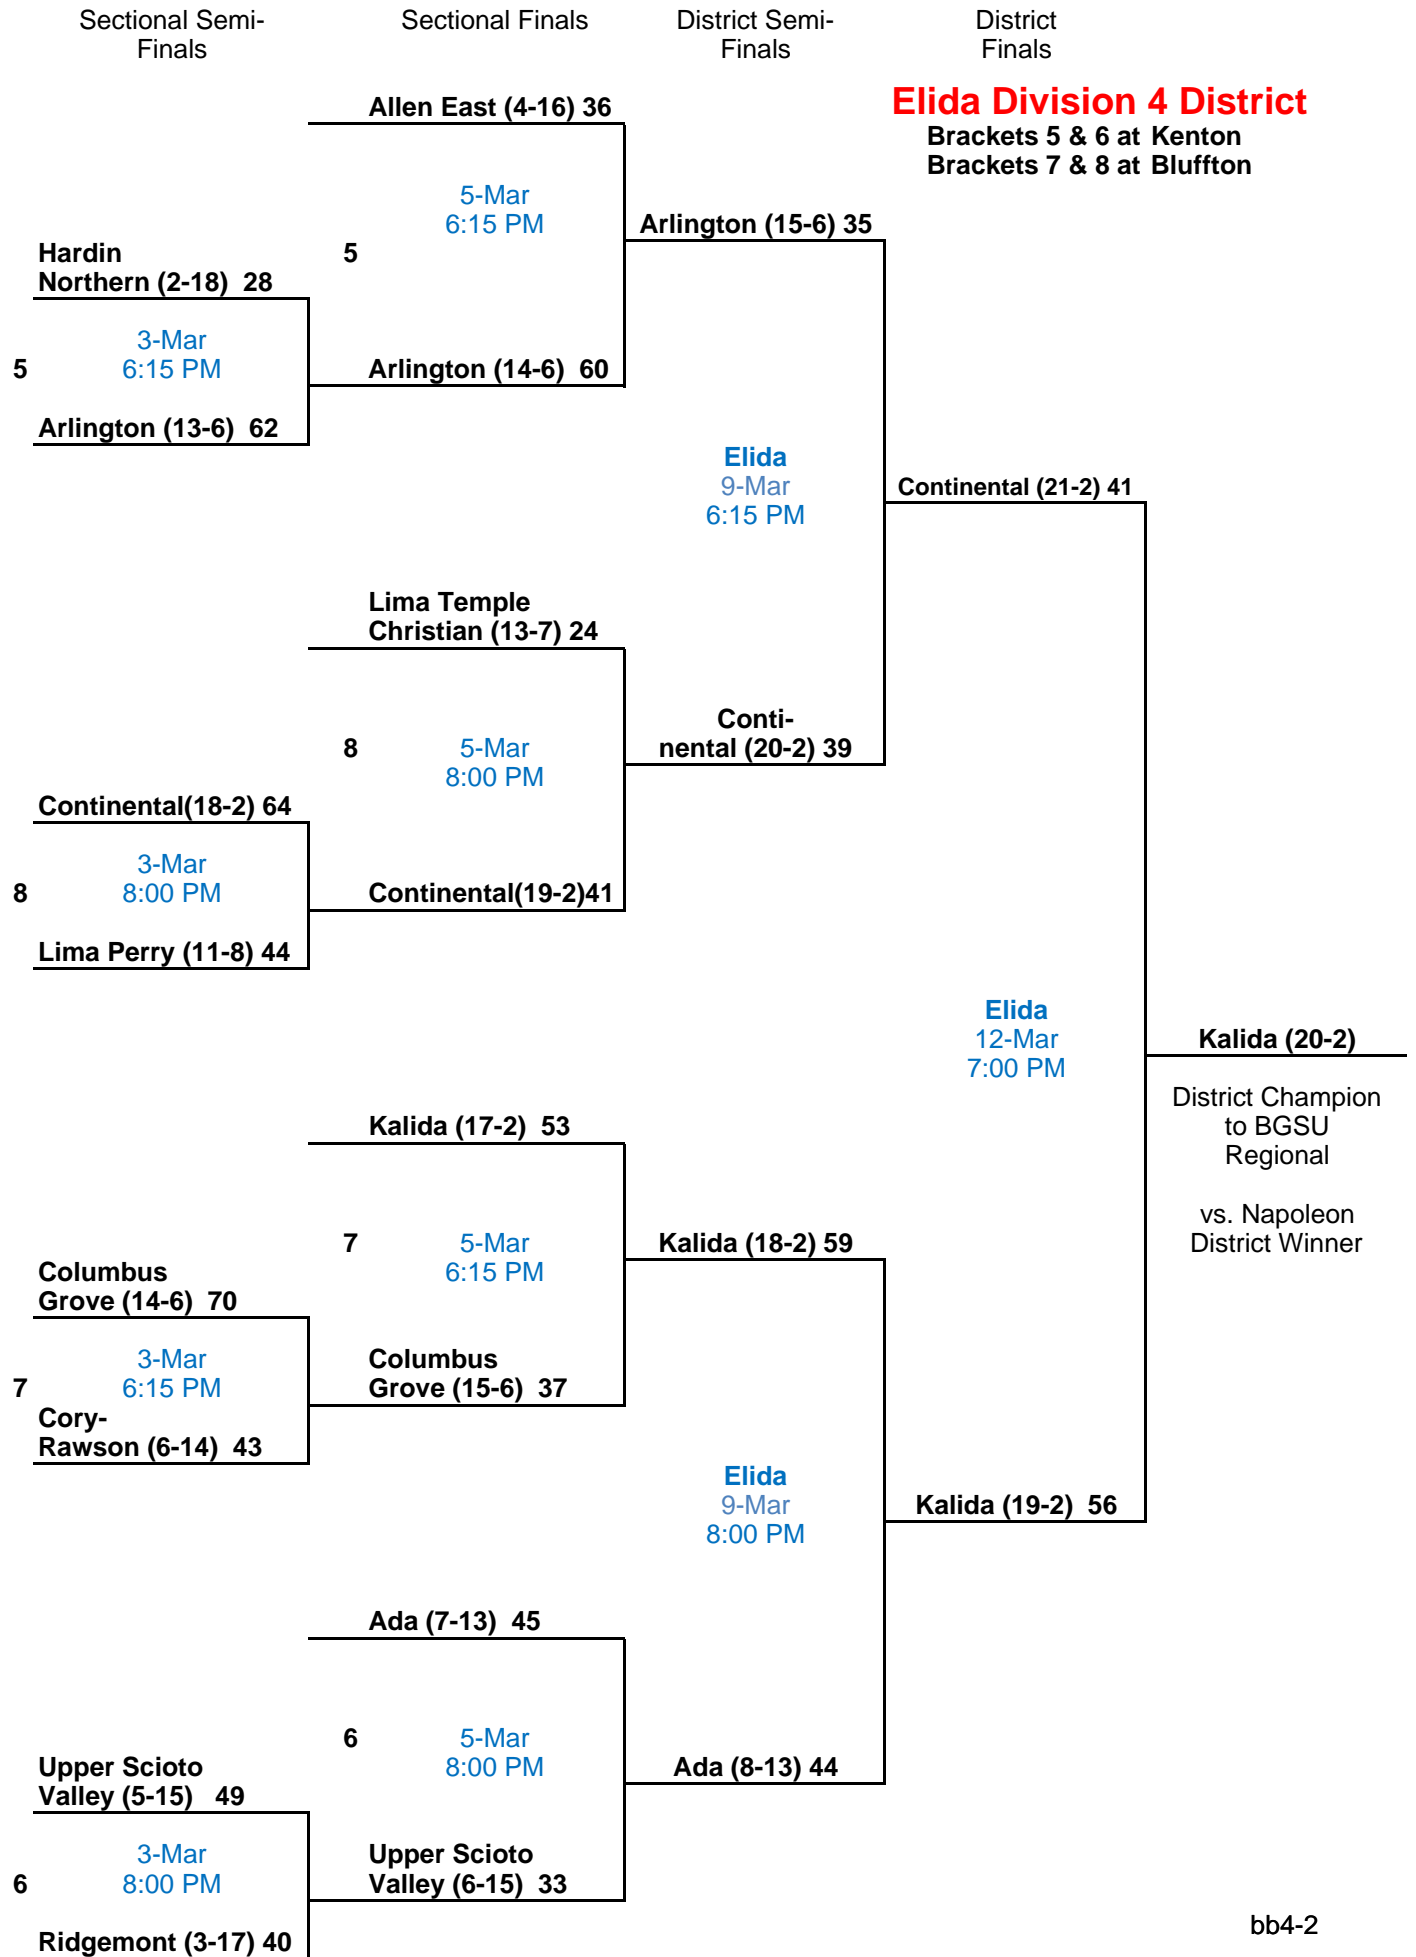

Sectional Semi-Finals

Sectional Finals

District Semi-Finals

District Finals

BGSU Division 1 District

Brackets 1 & 2 at Willard
Brackets 3 & 4 at Liberty-Benton

Sectional Semi-Finals

Sectional Finals

District Semi-Finals

District Finals

Toledo Division 1 District
Brackets 5 & 6 at Toledo Waite
Brackets 7 & 8 at Toledo Cent. Cath.

Sectional Semi-Finals

Sectional Finals

District Semi-Finals

District Finals

Mansfield Division 3 Dist.
 Brackets 9 & 10 at Lexington
 Brackets 11 & 12 at Norwalk

Sectional Semi-Finals

Sectional Finals

District Semi-Finals

District Finals

Napoleon Division 4 Dist.

Brackets 9 & 10 at Bryan
Brackets 11 & 12 at Hicksville

2010 Trail Trash Calendar

Monday	Tuesday	Wednesday	Thursday	Friday	Saturday
1 <i>March</i>	2 Sectionals at all Sites in all Divisions 6:15 & 8:15	3 Division IV Sectionals at all sites.	4	5 Sectional Finals at all Sites in all Divisions 6:15 & 8:15	6
8	9 Division IV District at All Sites	10 Division II District at Ashland, BGSU and ONU Division III District at Elida & Mansfield	11 Division I District at Willard & Liberty Benton & UT. Division III District at Napoleon	12 Division IV Finals at all Sites 7:00	13 Division I Finals at BGSU & UT, Division II at BGSU, Ashland & ONU Division III at Elida, Napoleon, Mansfield
15	16 Division IV Regional at BGSU 6:15 & 8:00	17 Division III Regional at BGSU 6:15 & 8:00	18 Division I Regional at UT 7:00 Division II Regional at BGSU 6:15 & 8:00	19 Division IV Finals at BGSU 7:30	20 Division I Finals at Akron 7:30 Division II Finals at BGSU 3:00 Division III Finals at BGSU 7:30
22	23	24	25 STATE	26 TOURNAMENT	27 COLUMBUS