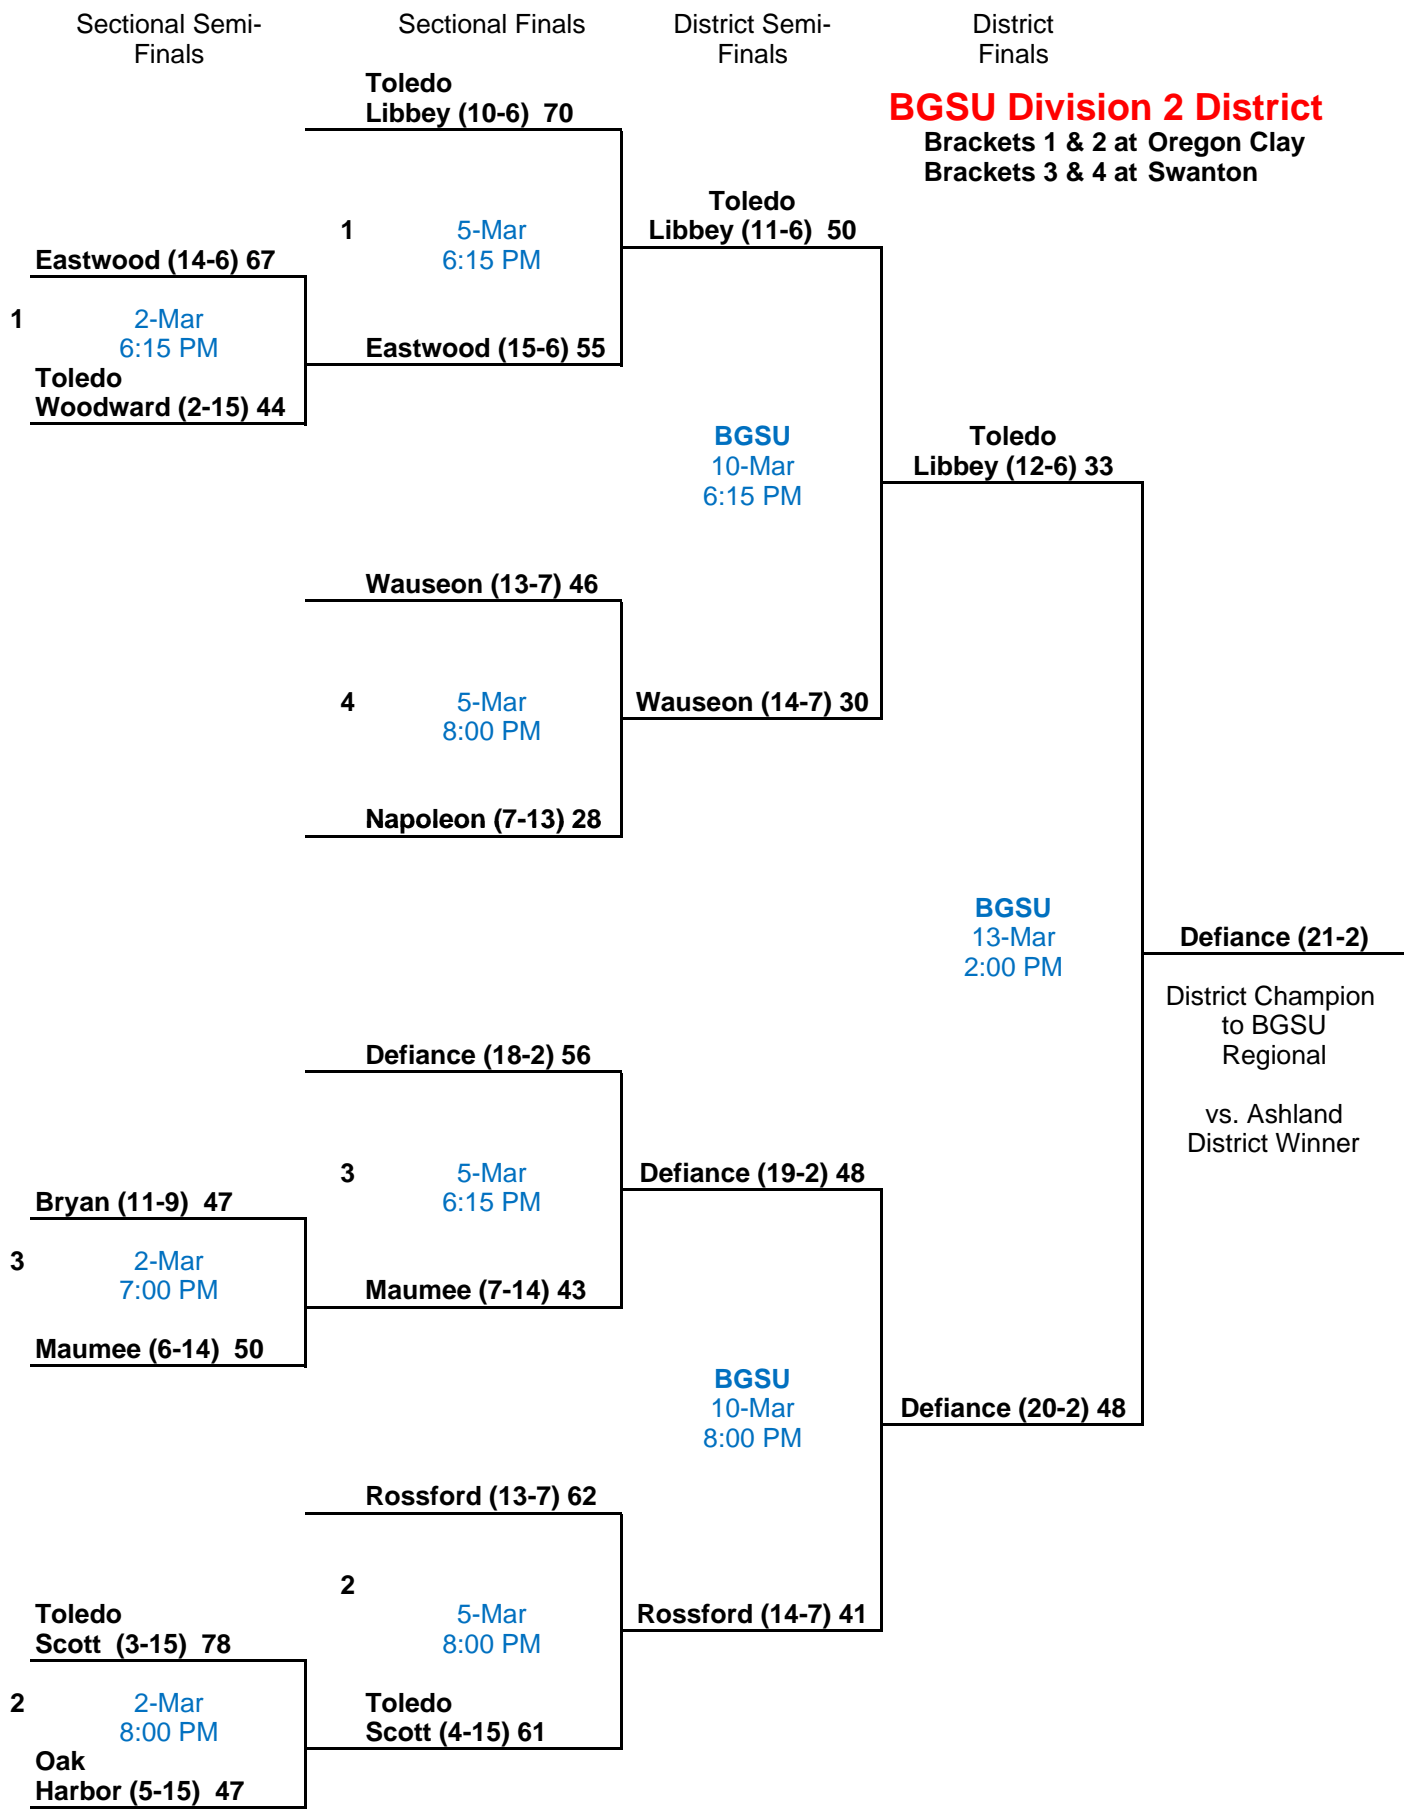

Sectional Semi-Finals

Sectional Finals

District Semi-Finals

District Finals

**BGSU Division 1 District**

Brackets 1 & 2 at Willard  
Brackets 3 & 4 at Liberty-Benton

Sectional Semi-Finals

Sectional Finals

District Semi-Finals

District Finals

**Toledo Division 1 District**  
Brackets 5 & 6 at Toledo Waite  
Brackets 7 & 8 at Toledo Cent. Cath.

Sectional Semi-Finals

Sectional Finals

District Semi-Finals

District Finals

**Elida Division 3 District**  
Brackets 5 & 6 at Findlay  
Brackets 7 & 8 at Wapakoneta

Sectional Semi-Finals

Sectional Finals

District Semi-Finals

District Finals

**Mansfield Division 3 Dist.**  
 Brackets 9 & 10 at Lexington  
 Brackets 11 & 12 at Norwalk

Sectional Semi-Finals

Sectional Finals

District Semi-Finals

District Finals

**Napoleon Division 4 Dist.**

Brackets 9 & 10 at Bryan  
Brackets 11 & 12 at Hicksville