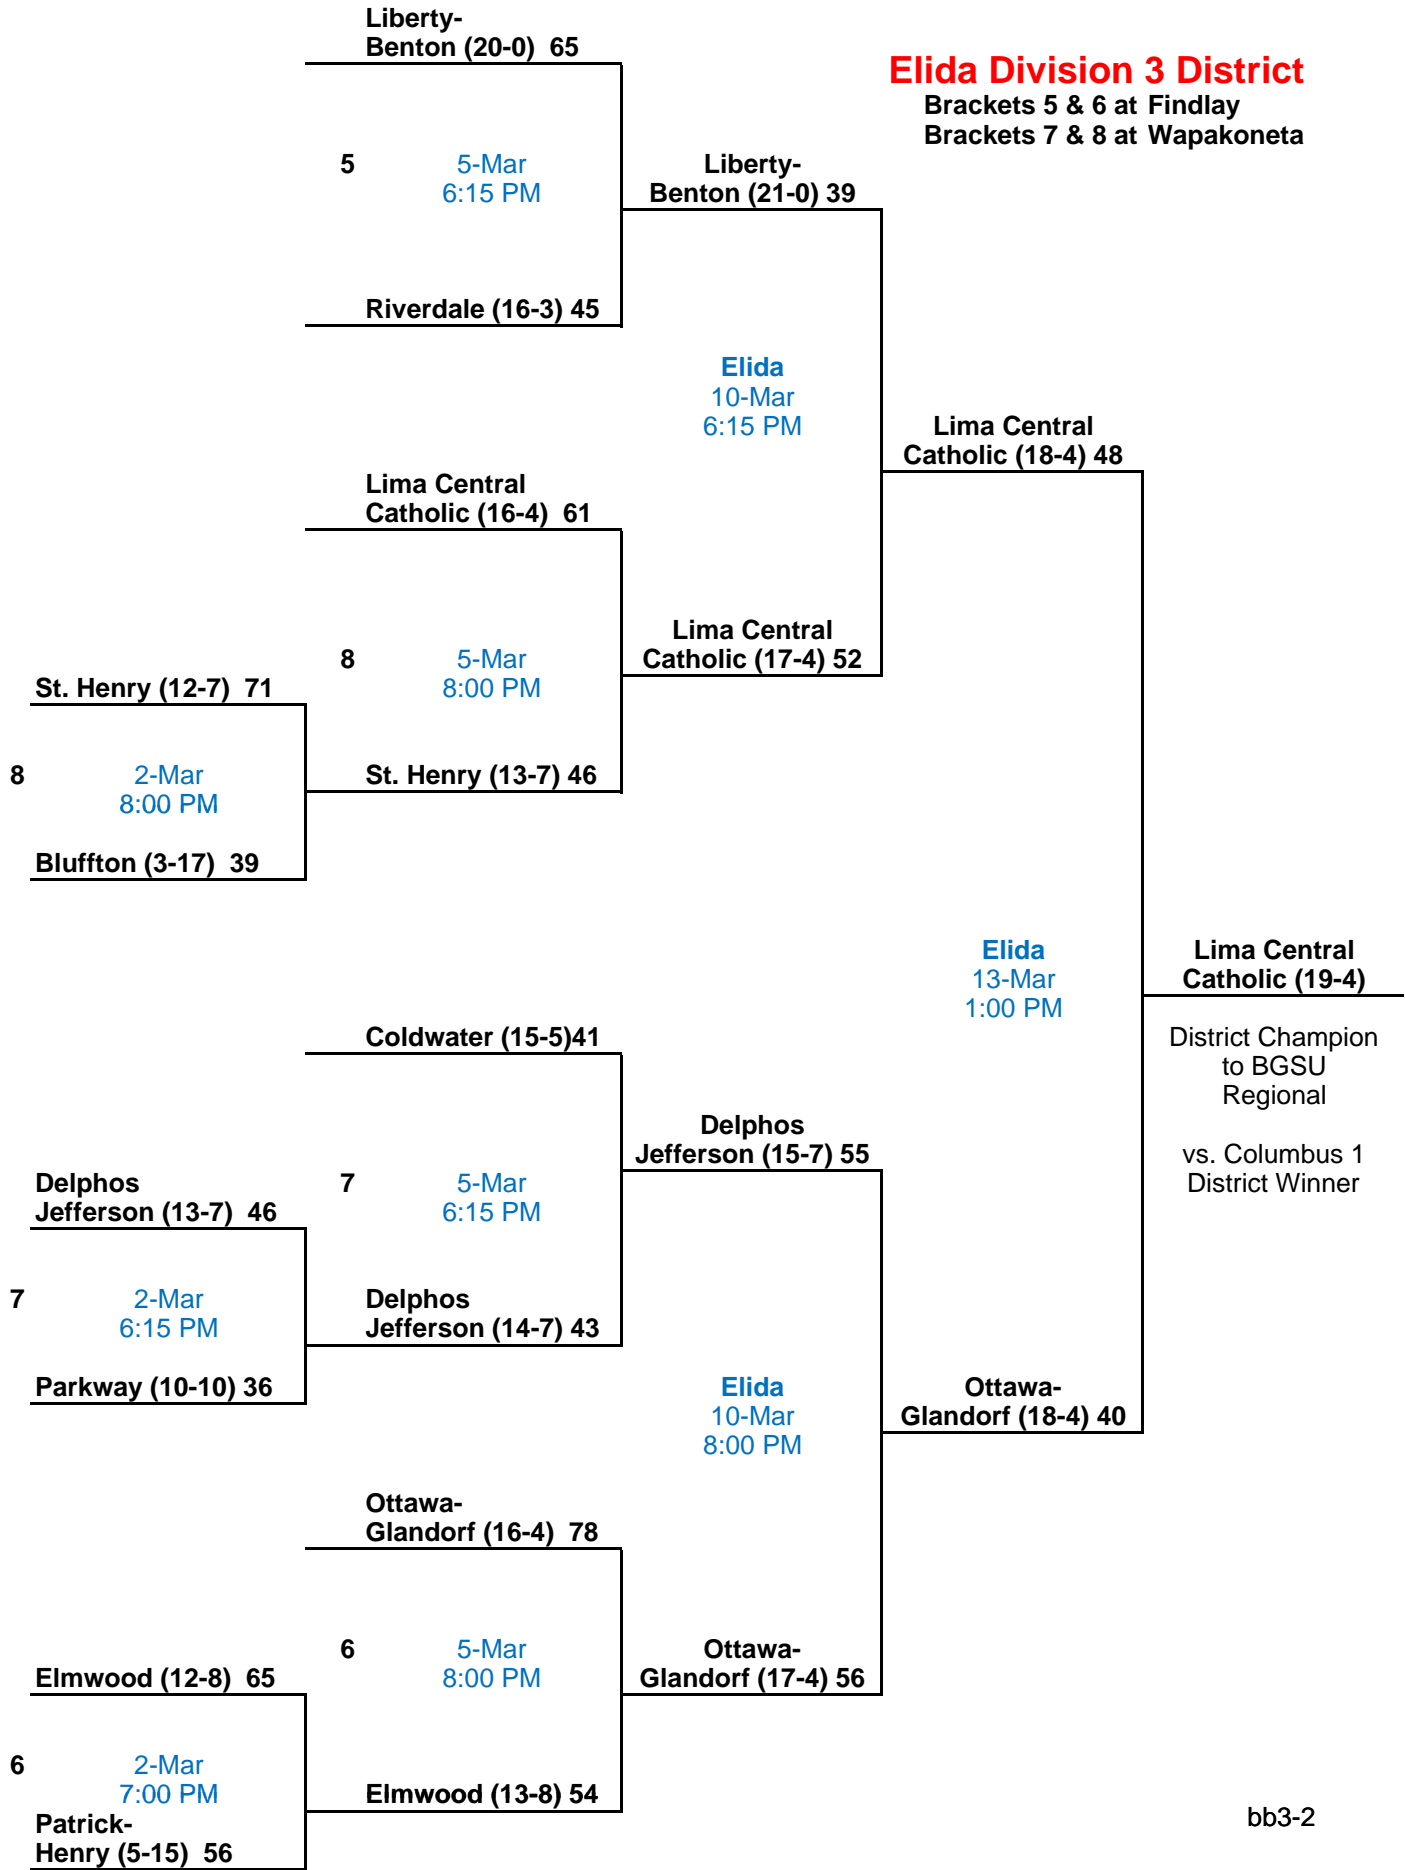

Sectional Semi-Finals

Sectional Finals

District Semi-Finals

District Finals

**BGSU Division 1 District**

Brackets 1 & 2 at Willard  
Brackets 3 & 4 at Liberty-Benton

Sectional Semi-Finals

Sectional Finals

District Semi-Finals

District Finals

**Toledo Division 1 District**  
Brackets 5 & 6 at Toledo Waite  
Brackets 7 & 8 at Toledo Cent. Cath.

Sectional Semi-Finals

Sectional Finals

District Semi-Finals

District Finals

**Elida Division 3 District**  
Brackets 5 & 6 at Findlay  
Brackets 7 & 8 at Wapakoneta

Sectional Semi-Finals

Sectional Finals

District Semi-Finals

District Finals

**Mansfield Division 3 Dist.**  
 Brackets 9 & 10 at Lexington  
 Brackets 11 & 12 at Norwalk

Sectional Semi-Finals

Sectional Finals

District Semi-Finals

District Finals

**Napoleon Division 4 Dist.**

Brackets 9 & 10 at Bryan  
Brackets 11 & 12 at Hicksville