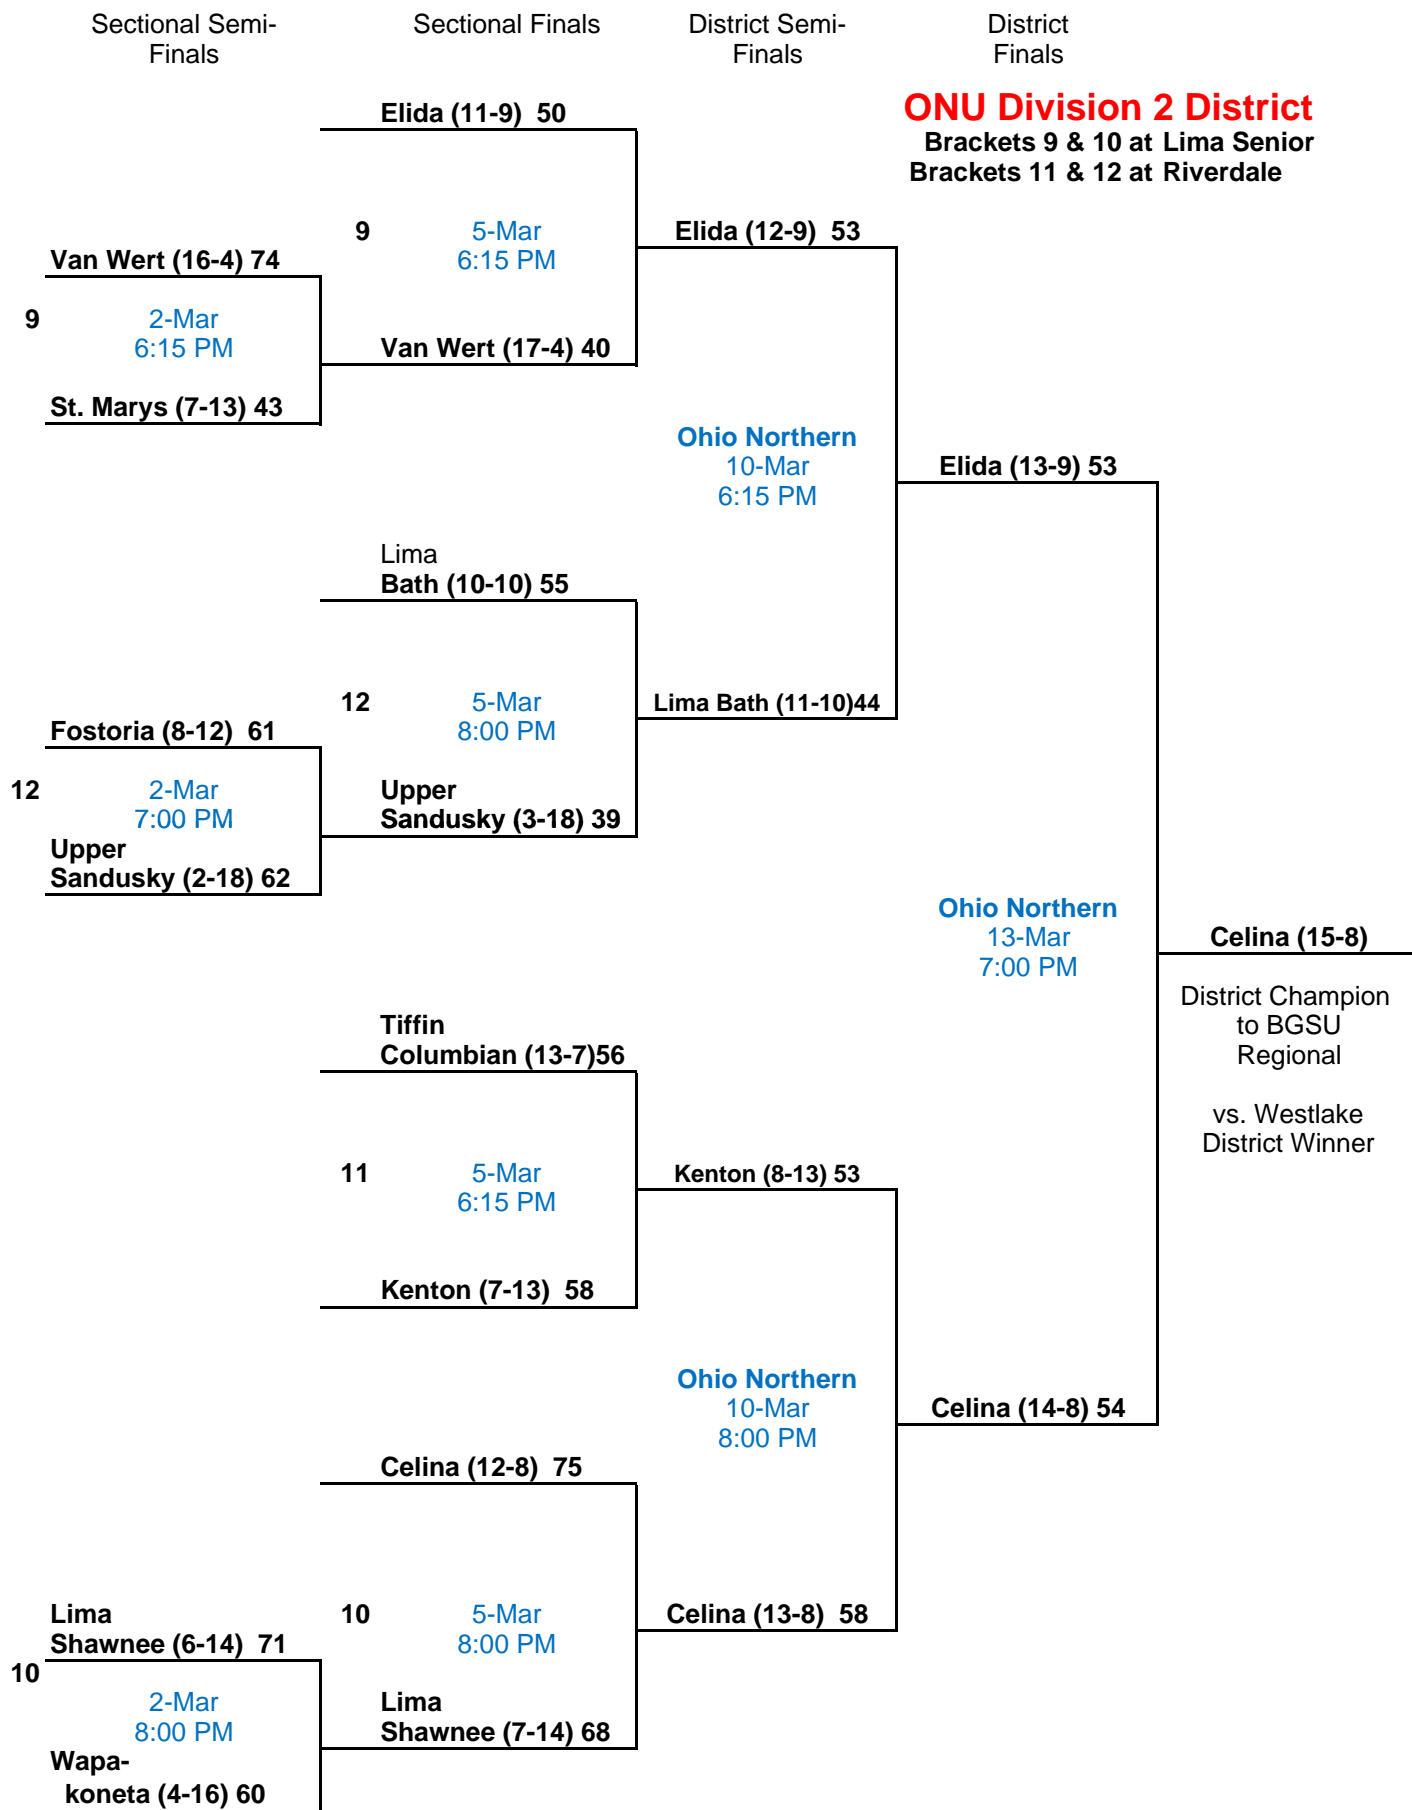

Sectional Semi-Finals

Sectional Finals

District Semi-Finals

District Finals

BGSU Division 1 District

Brackets 1 & 2 at Willard
Brackets 3 & 4 at Liberty-Benton

Sectional Semi-Finals

Sectional Finals

District Semi-Finals

District Finals

Toledo Division 1 District
Brackets 5 & 6 at Toledo Waite
Brackets 7 & 8 at Toledo Cent. Cath.

Sectional Semi-Finals

Sectional Finals

District Semi-Finals

District Finals

Mansfield Division 3 Dist.
 Brackets 9 & 10 at Lexington
 Brackets 11 & 12 at Norwalk

Sectional Semi-Finals

Sectional Finals

District Semi-Finals

District Finals

Napoleon Division 4 Dist.

Brackets 9 & 10 at Bryan
Brackets 11 & 12 at Hicksville

2010 Trail Trash Calendar

Monday	Tuesday	Wednesday	Thursday	Friday	Saturday
1 <i>March</i>	2 Sectionals at all Sites in all Divisions 6:15 & 8:15	3 Division IV Sectionals at all sites.	4	5 Sectional Finals at all Sites in all Divisions 6:15 & 8:15	6
8	9 Division IV District at All Sites	10 Division II District at Ashland, BGSU and ONU Division III District at Elida & Mansfield	11 Division I District at Willard & Liberty Benton & UT. Division III District at Napoleon	12 Division IV Finals at all Sites 7:00	13 Division I Finals at BGSU & UT, Division II at BGSU, Ashland & ONU Division III at Elida, Napoleon, Mansfield
15	16 Division IV Regional at BGSU 6:15 & 8:00	17 Division III Regional at BGSU 6:15 & 8:00	18 Division I Regional at UT 7:00 Division II Regional at BGSU 6:15 & 8:00	19 Division IV Finals at BGSU 7:30	20 Division I Finals at Akron 7:30 Division II Finals at BGSU 3:00 Division III Finals at BGSU 7:30
22	23	24	25 STATE	26 TOURNAMENT	27 COLUMBUS