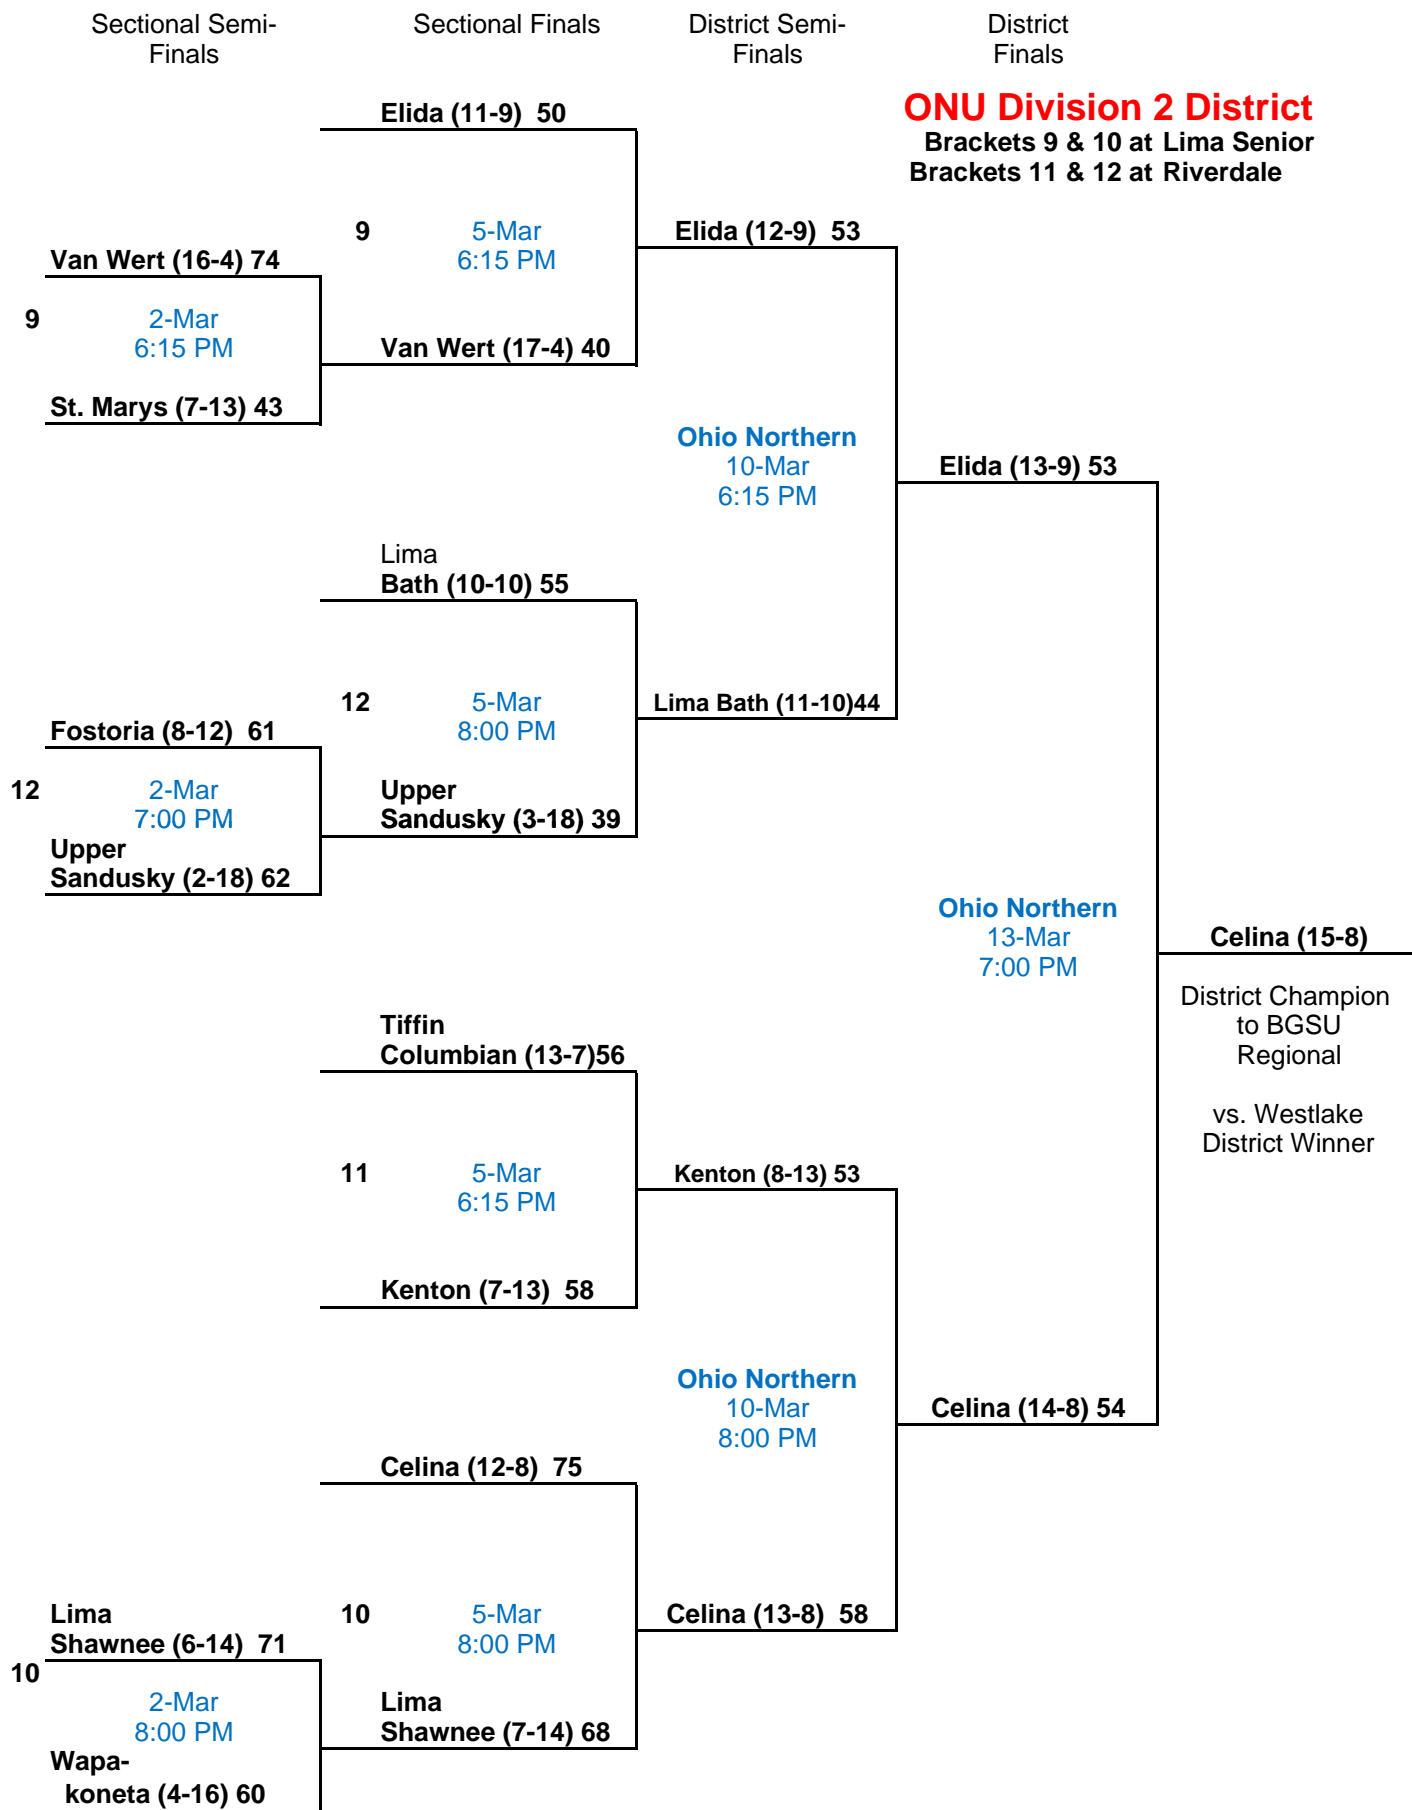

Sectional Semi-Finals

Sectional Finals

District Semi-Finals

District Finals

**BGSU Division 1 District**

Brackets 1 & 2 at Willard  
Brackets 3 & 4 at Liberty-Benton

Sectional Semi-Finals

Sectional Finals

District Semi-Finals

District Finals

**Toledo Division 1 District**  
Brackets 5 & 6 at Toledo Waite  
Brackets 7 & 8 at Toledo Cent. Cath.

Sectional Semi-Finals

Sectional Finals

District Semi-Finals

District Finals

**Elida Division 3 District**  
Brackets 5 & 6 at Findlay  
Brackets 7 & 8 at Wapakoneta

Sectional Semi-Finals

Sectional Finals

District Semi-Finals

District Finals

**Mansfield Division 3 Dist.**  
 Brackets 9 & 10 at Lexington  
 Brackets 11 & 12 at Norwalk

Sectional Semi-Finals

Sectional Finals

District Semi-Finals

District Finals

**Napoleon Division 4 Dist.**

Brackets 9 & 10 at Bryan  
Brackets 11 & 12 at Hicksville