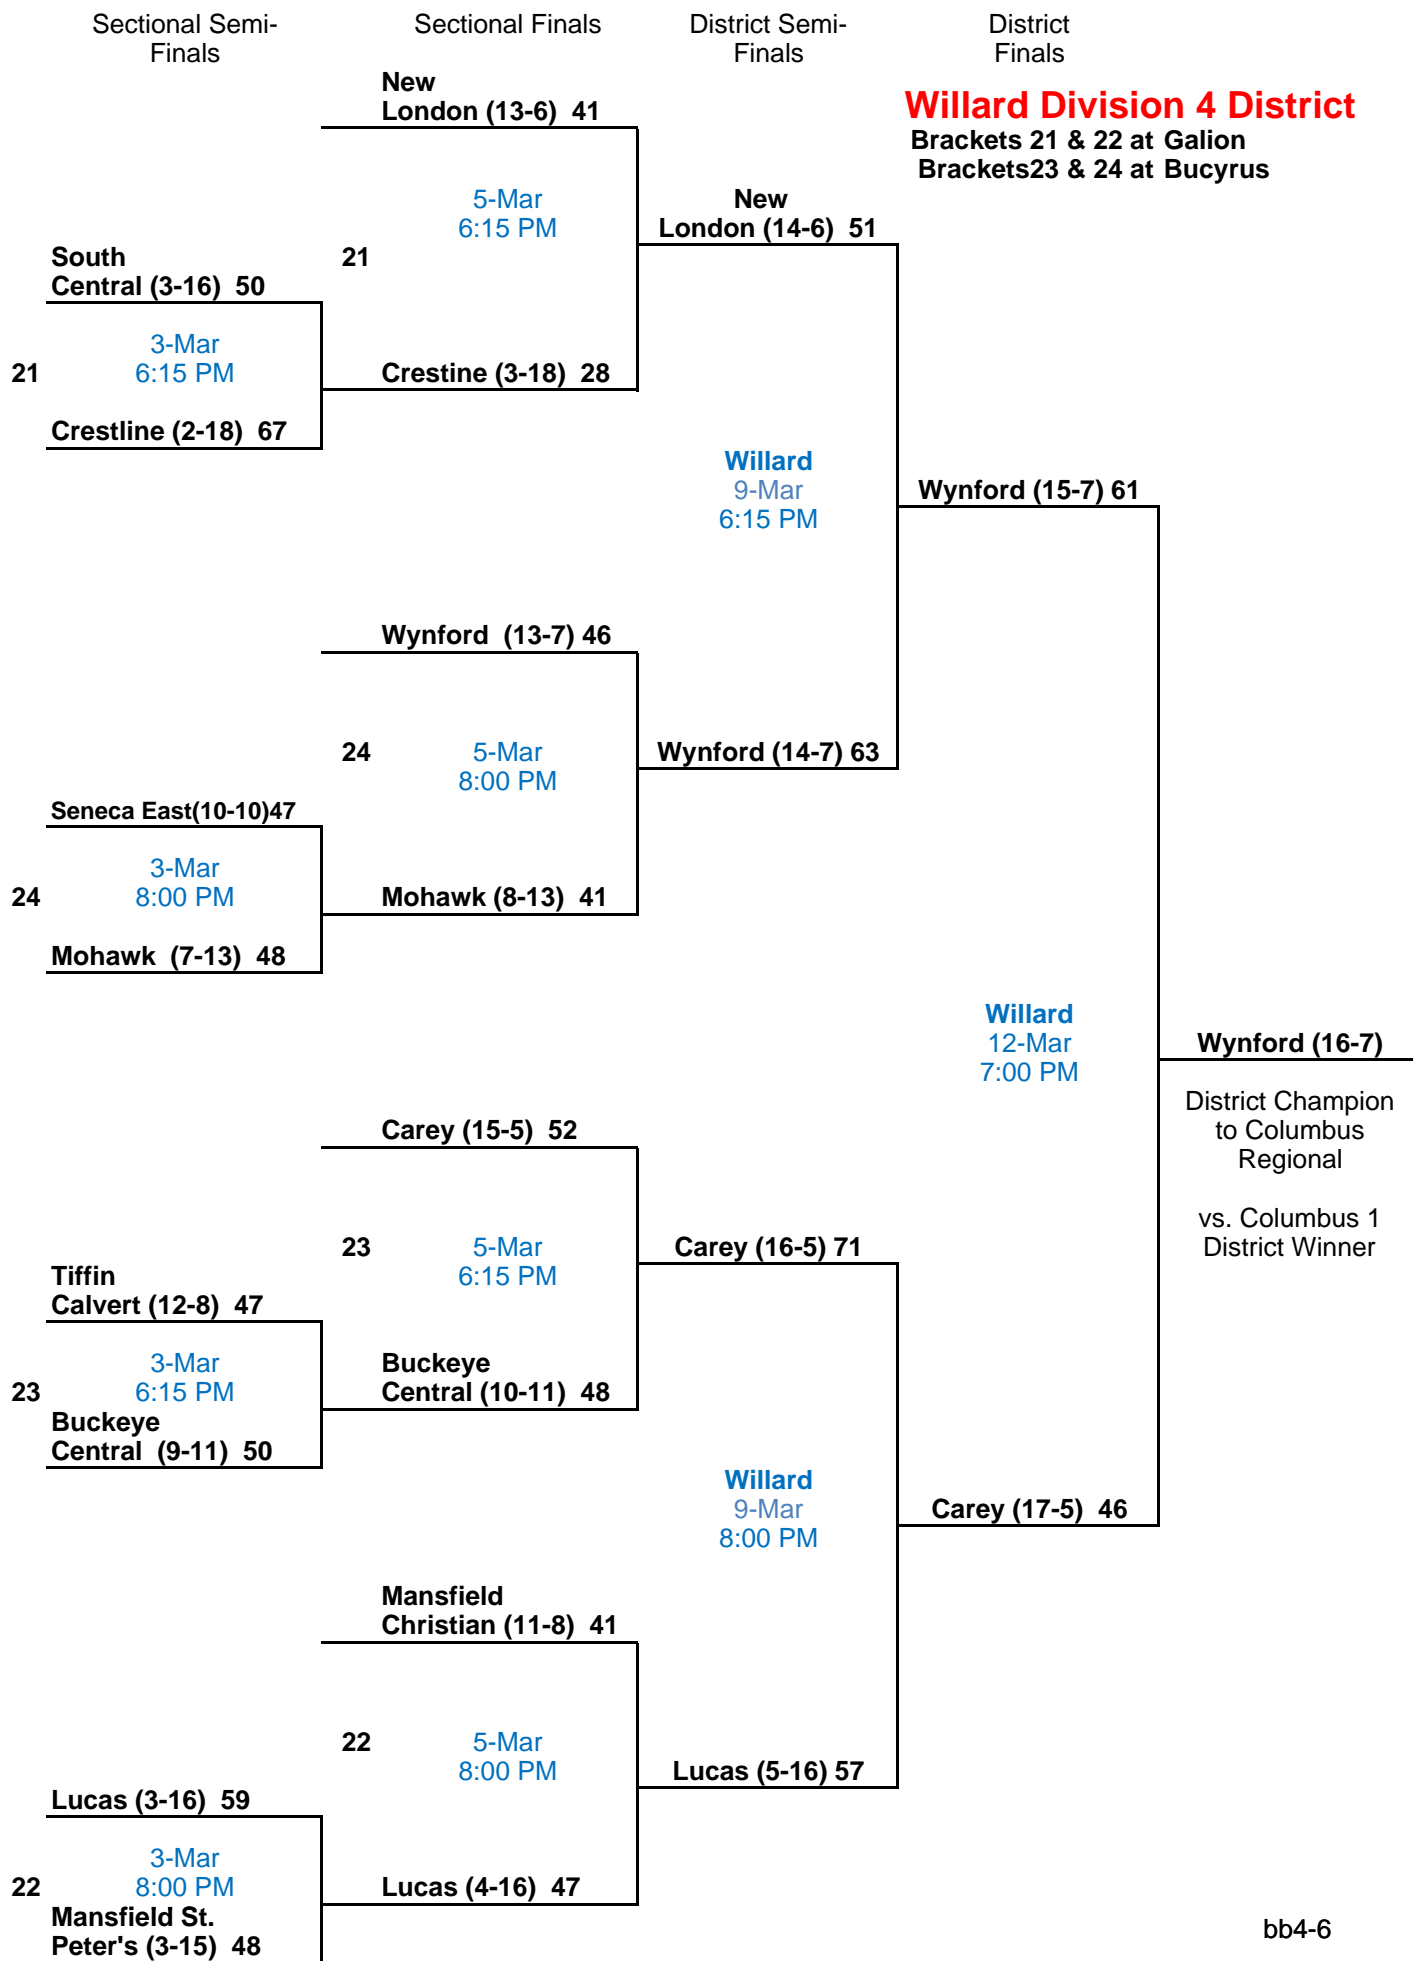

Sectional Semi-Finals

Sectional Finals

District Semi-Finals

District Finals

**BGSU Division 1 District**

Brackets 1 & 2 at Willard  
Brackets 3 & 4 at Liberty-Benton

Sectional Semi-Finals

Sectional Finals

District Semi-Finals

District Finals

**Toledo Division 1 District**  
Brackets 5 & 6 at Toledo Waite  
Brackets 7 & 8 at Toledo Cent. Cath.

Sectional Semi-Finals

Sectional Finals

District Semi-Finals

District Finals

Sectional Semi-Finals

Sectional Finals

District Semi-Finals

District Finals

**Napoleon Division 4 Dist.**

Brackets 9 & 10 at Bryan  
Brackets 11 & 12 at Hicksville

## 2010 Trail Trash Calendar

Monday	Tuesday	Wednesday	Thursday	Friday	Saturday
<b>1</b> <i>March</i>	<b>2</b> Sectionals at all Sites in all Divisions 6:15 & 8:15	<b>3</b> Division IV Sectionals at all sites.	<b>4</b>	<b>5</b> Sectional Finals at all Sites in all Divisions 6:15 & 8:15	<b>6</b>
<b>8</b>	<b>9</b> Division IV District at All Sites	<b>10</b> Division II District at Ashland, BGSU and ONU Division III District at Elida & Mansfield	<b>11</b> Division I District at Willard & Liberty Benton & UT. Division III District at Napoleon	<b>12</b> Division IV Finals at all Sites 7:00	<b>13</b> Division I Finals at BGSU & UT, Division II at BGSU, Ashland & ONU  Division III at Elida, Napoleon, Mansfield
<b>15</b>	<b>16</b> Division IV Regional at BGSU 6:15 & 8:00	<b>17</b> Division III Regional at BGSU 6:15 & 8:00	<b>18</b> Division I Regional at UT 7:00  Division II Regional at BGSU 6:15 & 8:00	<b>19</b> Division IV Finals at BGSU 7:30	<b>20</b> Division I Finals at Akron 7:30 Division II Finals at BGSU 3:00 Division III Finals at BGSU 7:30
<b>22</b>	<b>23</b>	<b>24</b>	<b>25</b>  <b>STATE</b>	<b>26</b>  <b>TOURNAMENT</b>	<b>27</b>  <b>COLUMBUS</b>