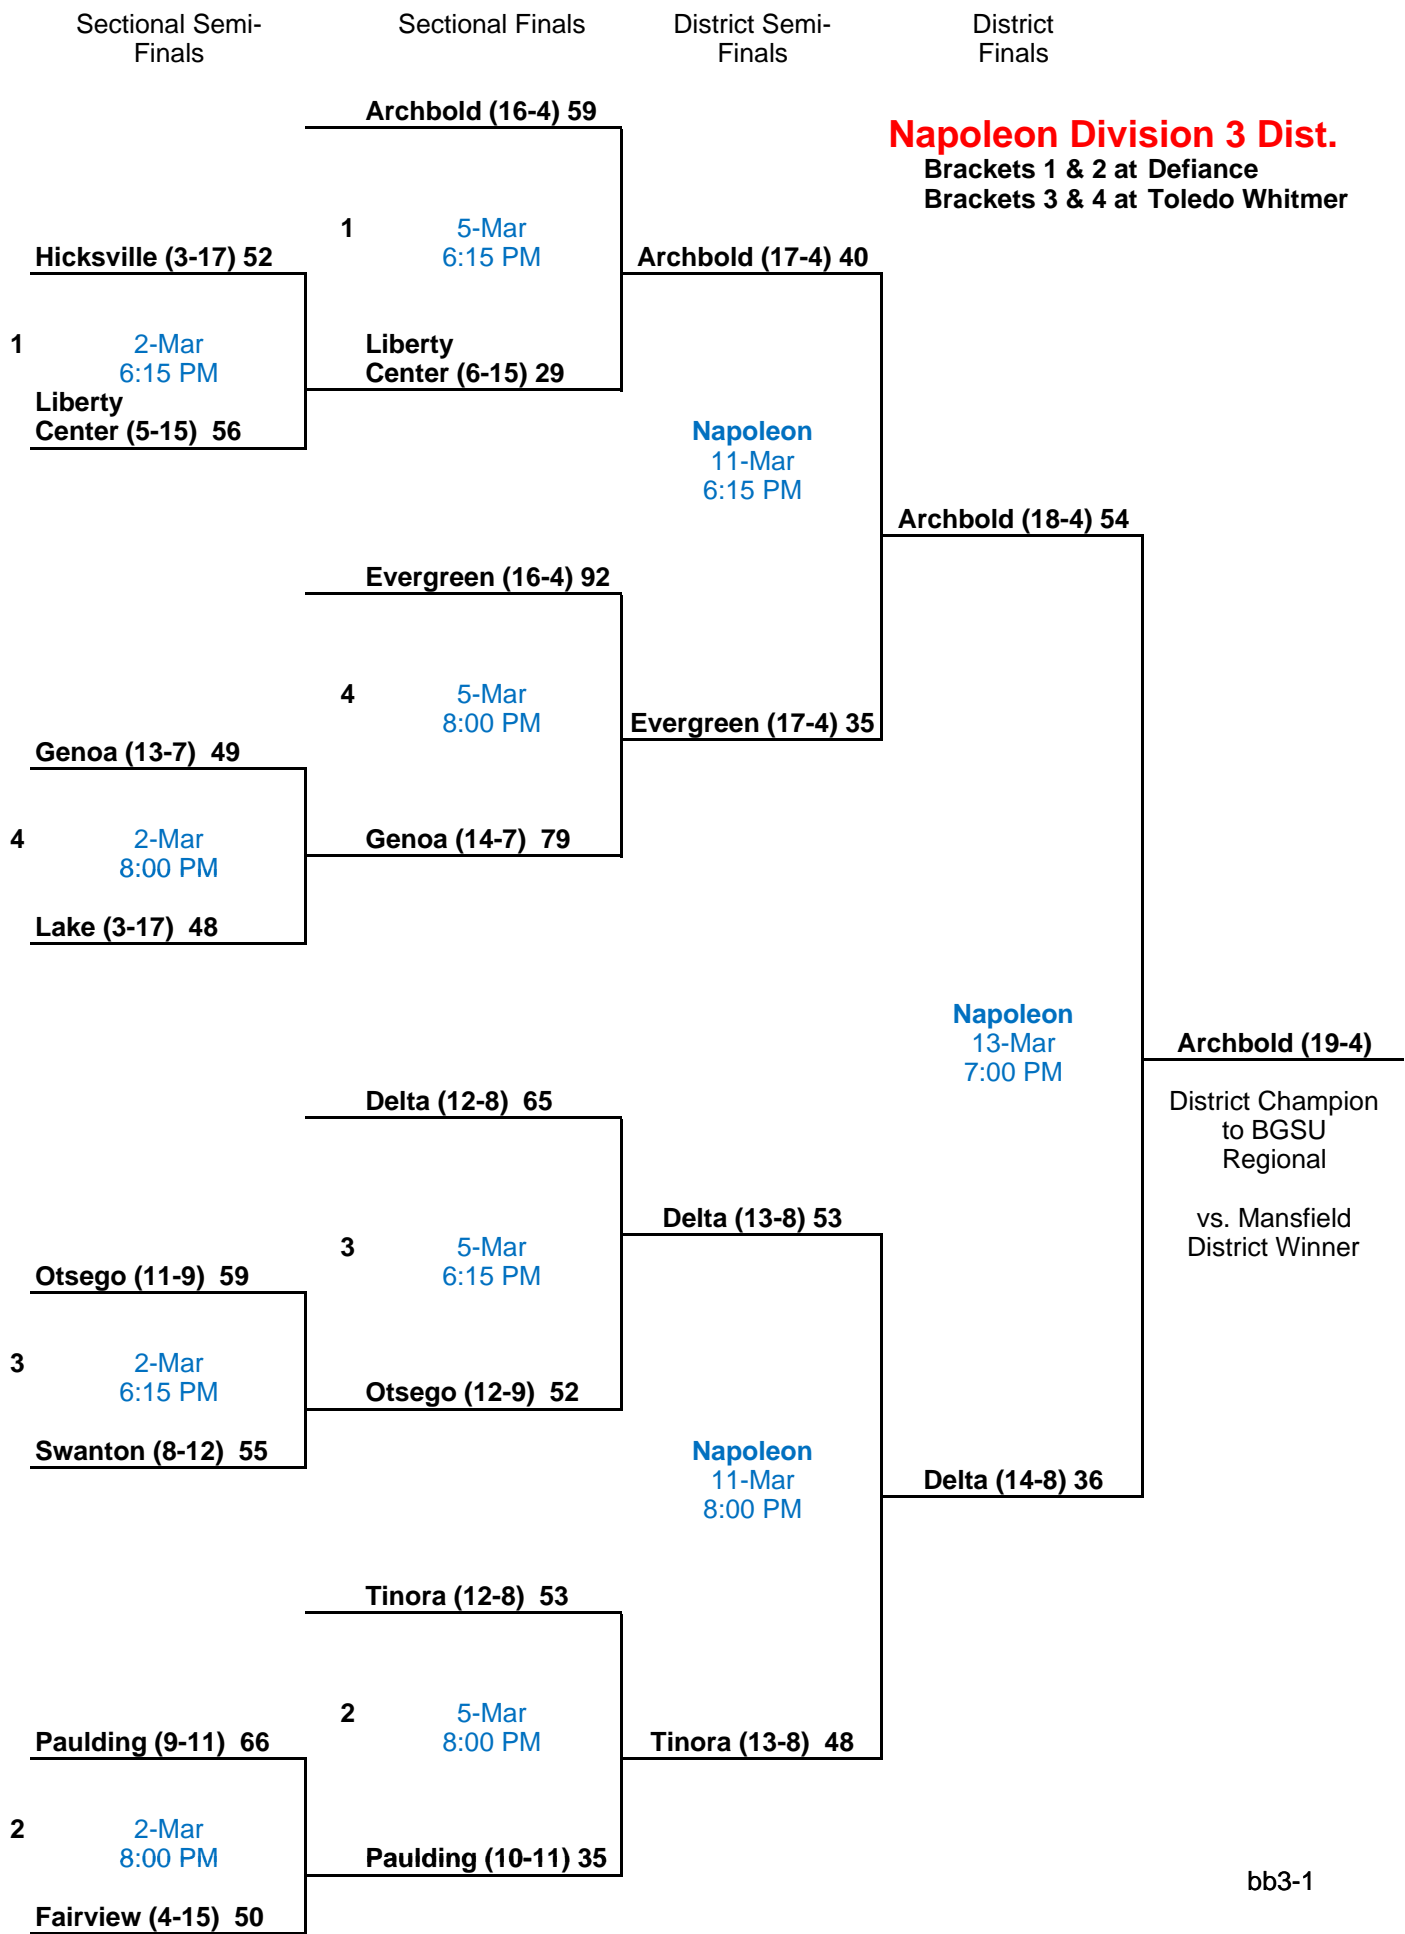

Sectional Semi-Finals

Sectional Finals

District Semi-Finals

District Finals

**BGSU Division 1 District**

Brackets 1 & 2 at Willard  
Brackets 3 & 4 at Liberty-Benton

Sectional Semi-Finals

Sectional Finals

District Semi-Finals

District Finals

**Toledo Division 1 District**  
Brackets 5 & 6 at Toledo Waite  
Brackets 7 & 8 at Toledo Cent. Cath.

Sectional Semi-Finals

Sectional Finals

District Semi-Finals

District Finals

**Elida Division 3 District**  
Brackets 5 & 6 at Findlay  
Brackets 7 & 8 at Wapakoneta

Sectional Semi-Finals

Sectional Finals

District Semi-Finals

District Finals

**Mansfield Division 3 Dist.**  
 Brackets 9 & 10 at Lexington  
 Brackets 11 & 12 at Norwalk

Sectional Semi-Finals

Sectional Finals

District Semi-Finals

District Finals

**Napoleon Division 4 Dist.**

Brackets 9 & 10 at Bryan  
Brackets 11 & 12 at Hicksville