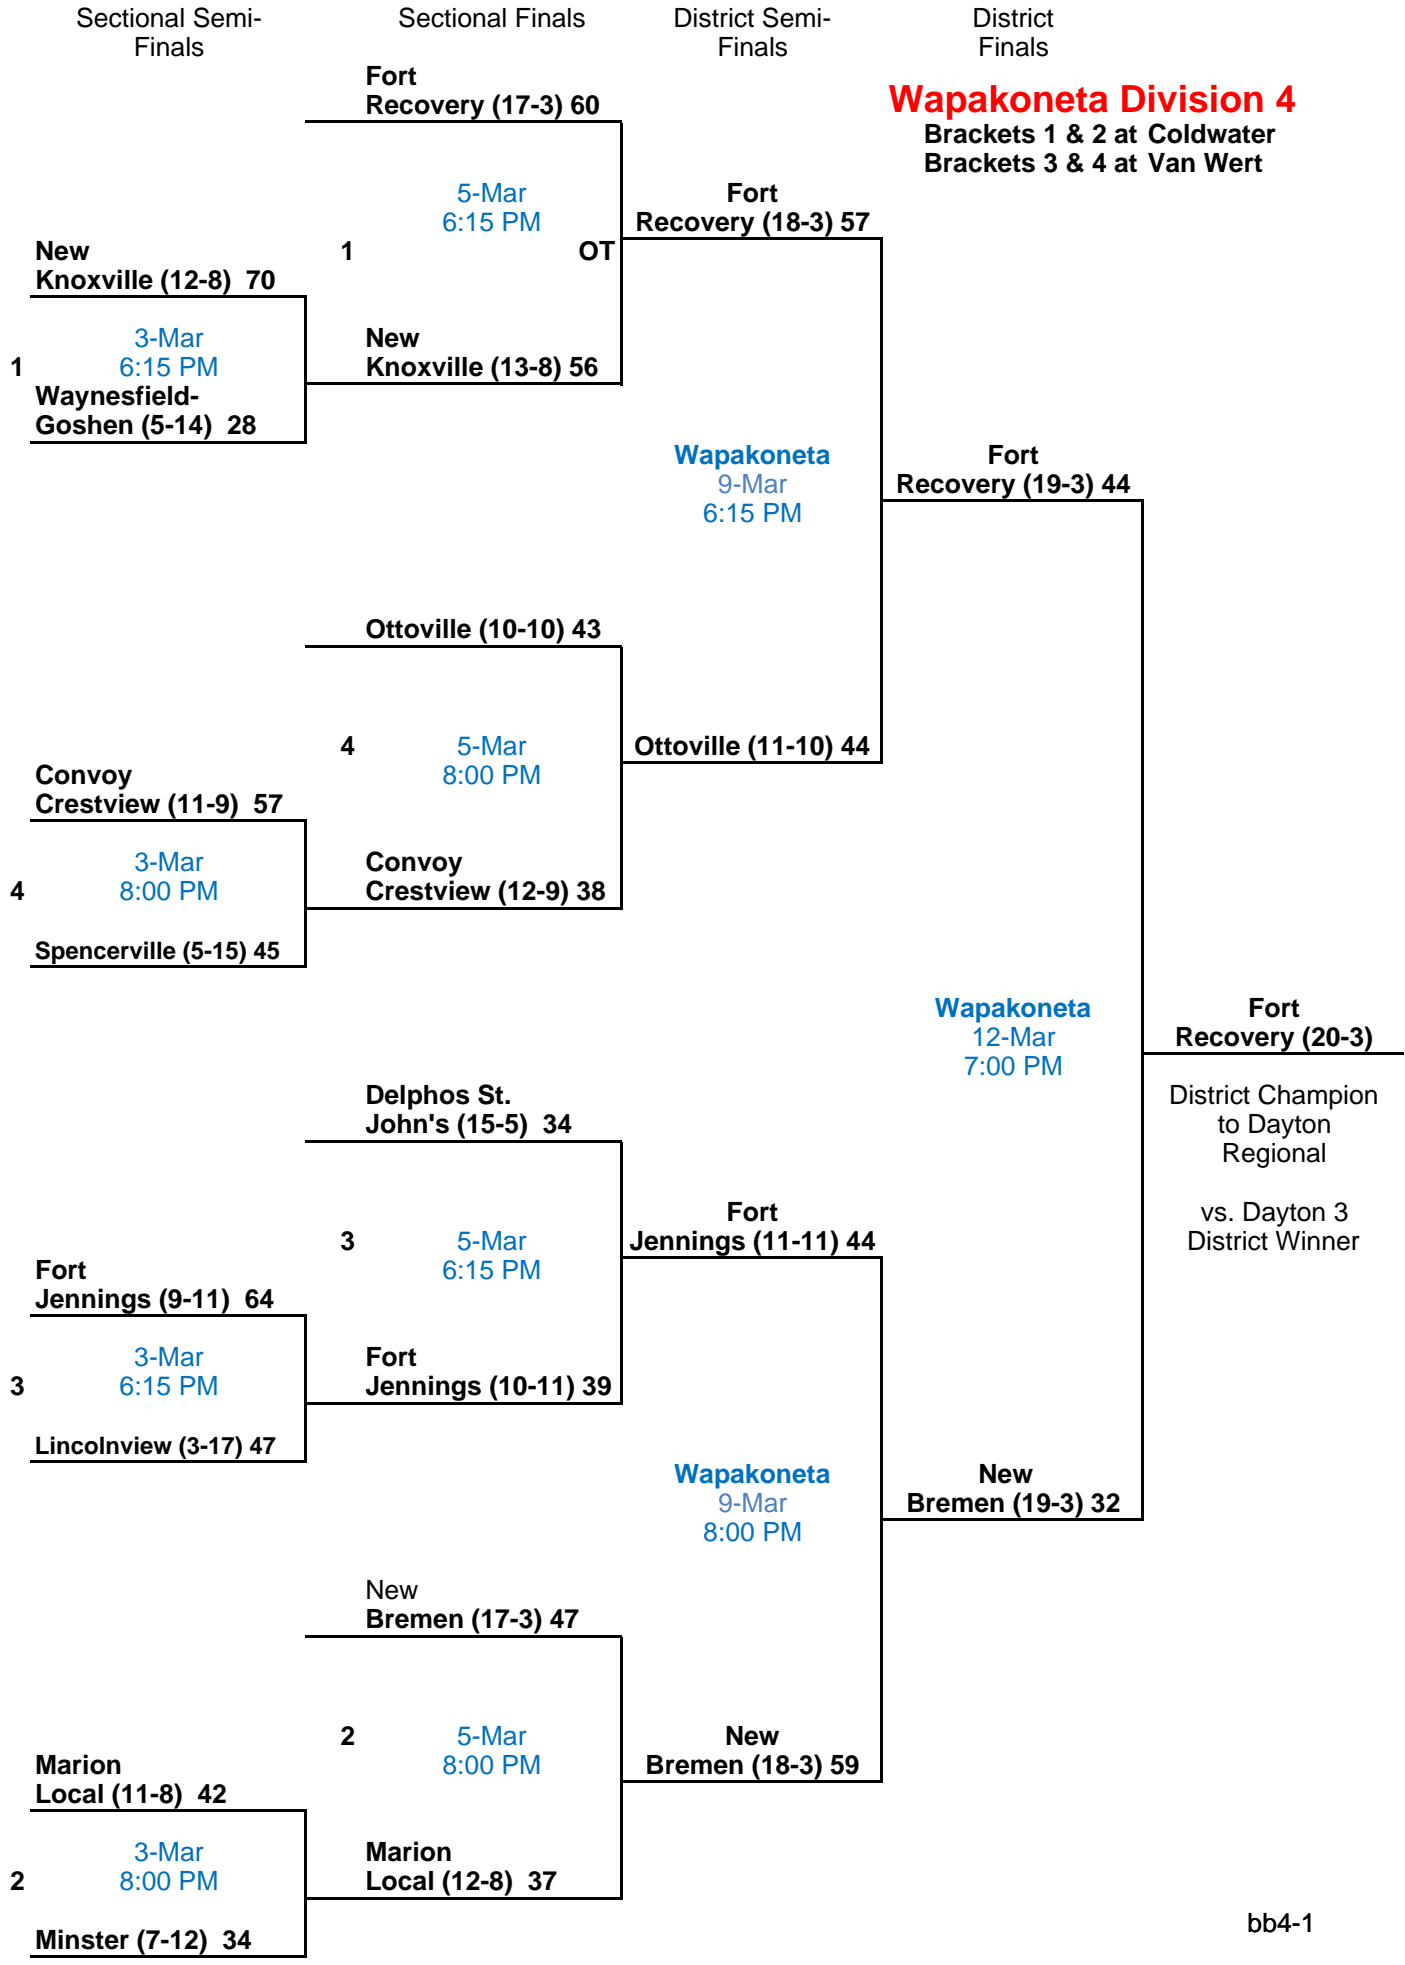

Sectional Semi-Finals

Sectional Finals

District Semi-Finals

District Finals

BGSU Division 1 District

Brackets 1 & 2 at Willard
Brackets 3 & 4 at Liberty-Benton

Sectional Semi-Finals

Sectional Finals

District Semi-Finals

District Finals

Toledo Division 1 District
Brackets 5 & 6 at Toledo Waite
Brackets 7 & 8 at Toledo Cent. Cath.

Sectional Semi-Finals

Sectional Finals

District Semi-Finals

District Finals

Mansfield Division 3 Dist.
 Brackets 9 & 10 at Lexington
 Brackets 11 & 12 at Norwalk

Sectional Semi-Finals

Sectional Finals

District Semi-Finals

District Finals

Napoleon Division 4 Dist.

Brackets 9 & 10 at Bryan
Brackets 11 & 12 at Hicksville

2010 Trail Trash Calendar

Monday	Tuesday	Wednesday	Thursday	Friday	Saturday
1 <i>March</i>	2 Sectionals at all Sites in all Divisions 6:15 & 8:15	3 Division IV Sectionals at all sites.	4	5 Sectional Finals at all Sites in all Divisions 6:15 & 8:15	6
8	9 Division IV District at All Sites	10 Division II District at Ashland, BGSU and ONU Division III District at Elida & Mansfield	11 Division I District at Willard & Liberty Benton & UT. Division III District at Napoleon	12 Division IV Finals at all Sites 7:00	13 Division I Finals at BGSU & UT, Division II at BGSU, Ashland & ONU Division III at Elida, Napoleon, Mansfield
15	16 Division IV Regional at BGSU 6:15 & 8:00	17 Division III Regional at BGSU 6:15 & 8:00	18 Division I Regional at UT 7:00 Division II Regional at BGSU 6:15 & 8:00	19 Division IV Finals at BGSU 7:30	20 Division I Finals at Akron 7:30 Division II Finals at BGSU 3:00 Division III Finals at BGSU 7:30
22	23	24	25 STATE	26 TOURNAMENT	27 COLUMBUS