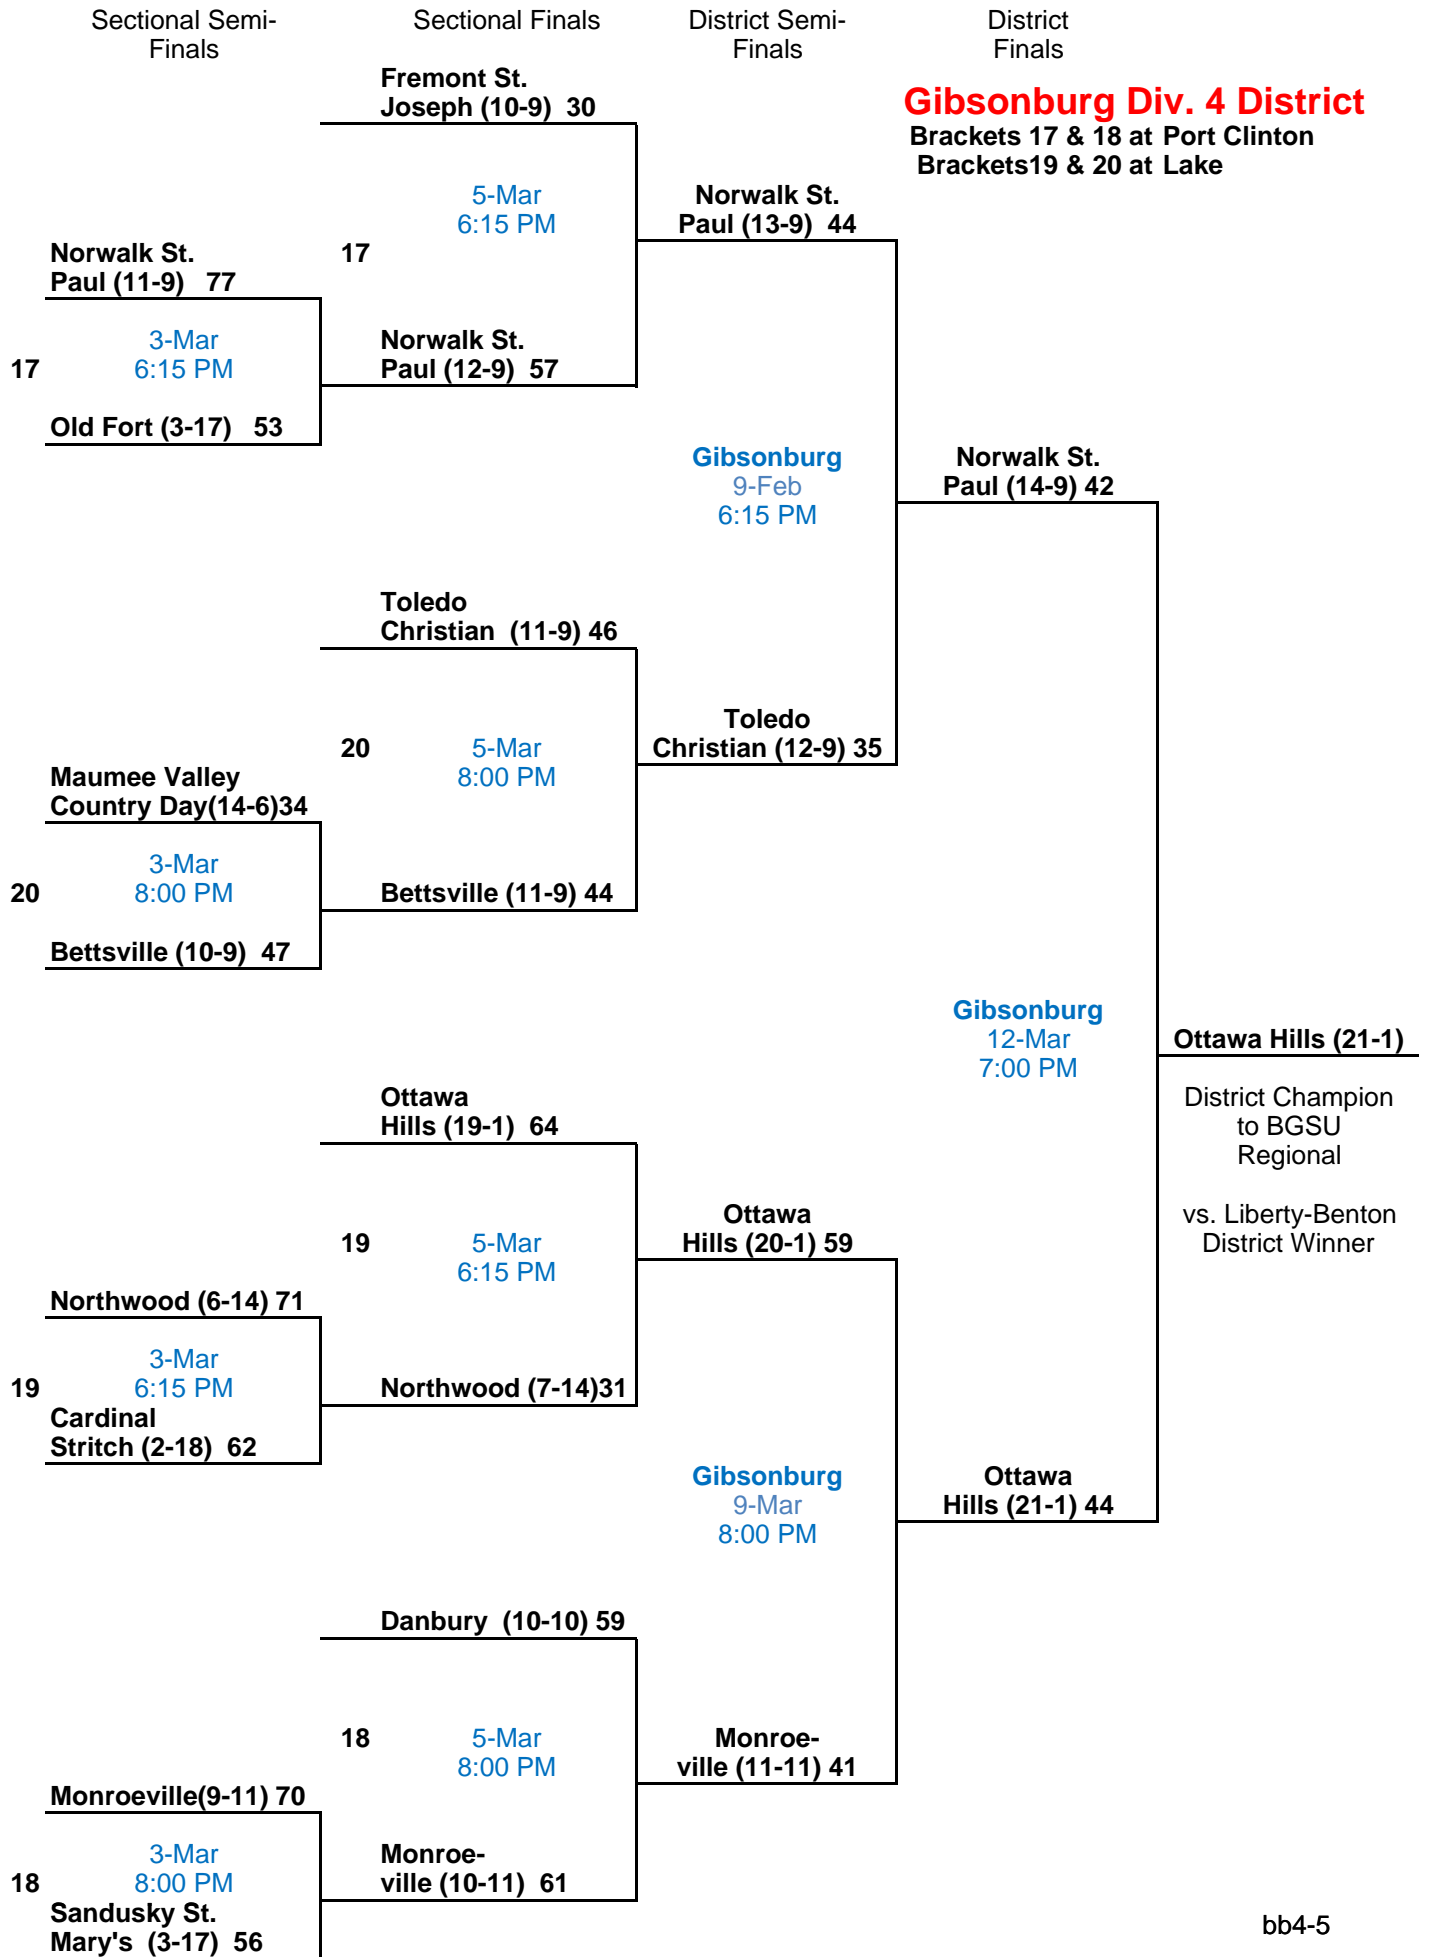

Sectional Semi-Finals

Sectional Finals

District Semi-Finals

District Finals

**BGSU Division 1 District**

Brackets 1 & 2 at Willard  
Brackets 3 & 4 at Liberty-Benton

Sectional Semi-Finals

Sectional Finals

**Elida Division 3 District**  
Brackets 5 & 6 at Findlay  
Brackets 7 & 8 at Wapakoneta

Sectional Semi-Finals

Sectional Finals

District Semi-Finals

District Finals

**Mansfield Division 3 Dist.**  
 Brackets 9 & 10 at Lexington  
 Brackets 11 & 12 at Norwalk

Sectional Semi-Finals

Sectional Finals

District Semi-Finals

District Finals

**Napoleon Division 4 Dist.**

Brackets 9 & 10 at Bryan  
Brackets 11 & 12 at Hicksville

## 2010 Trail Trash Calendar

Monday	Tuesday	Wednesday	Thursday	Friday	Saturday
<b>1</b> <i>March</i>	<b>2</b> Sectionals at all Sites in all Divisions 6:15 & 8:15	<b>3</b> Division IV Sectionals at all sites.	<b>4</b>	<b>5</b> Sectional Finals at all Sites in all Divisions 6:15 & 8:15	<b>6</b>
<b>8</b>	<b>9</b> Division IV District at All Sites	<b>10</b> Division II District at Ashland, BGSU and ONU Division III District at Elida & Mansfield	<b>11</b> Division I District at Willard & Liberty Benton & UT. Division III District at Napoleon	<b>12</b> Division IV Finals at all Sites 7:00	<b>13</b> Division I Finals at BGSU & UT, Division II at BGSU, Ashland & ONU  Division III at Elida, Napoleon, Mansfield
<b>15</b>	<b>16</b> Division IV Regional at BGSU 6:15 & 8:00	<b>17</b> Division III Regional at BGSU 6:15 & 8:00	<b>18</b> Division I Regional at UT 7:00  Division II Regional at BGSU 6:15 & 8:00	<b>19</b> Division IV Finals at BGSU 7:30	<b>20</b> Division I Finals at Akron 7:30 Division II Finals at BGSU 3:00 Division III Finals at BGSU 7:30
<b>22</b>	<b>23</b>	<b>24</b>	<b>25</b>  <b>STATE</b>	<b>26</b>  <b>TOURNAMENT</b>	<b>27</b>  <b>COLUMBUS</b>