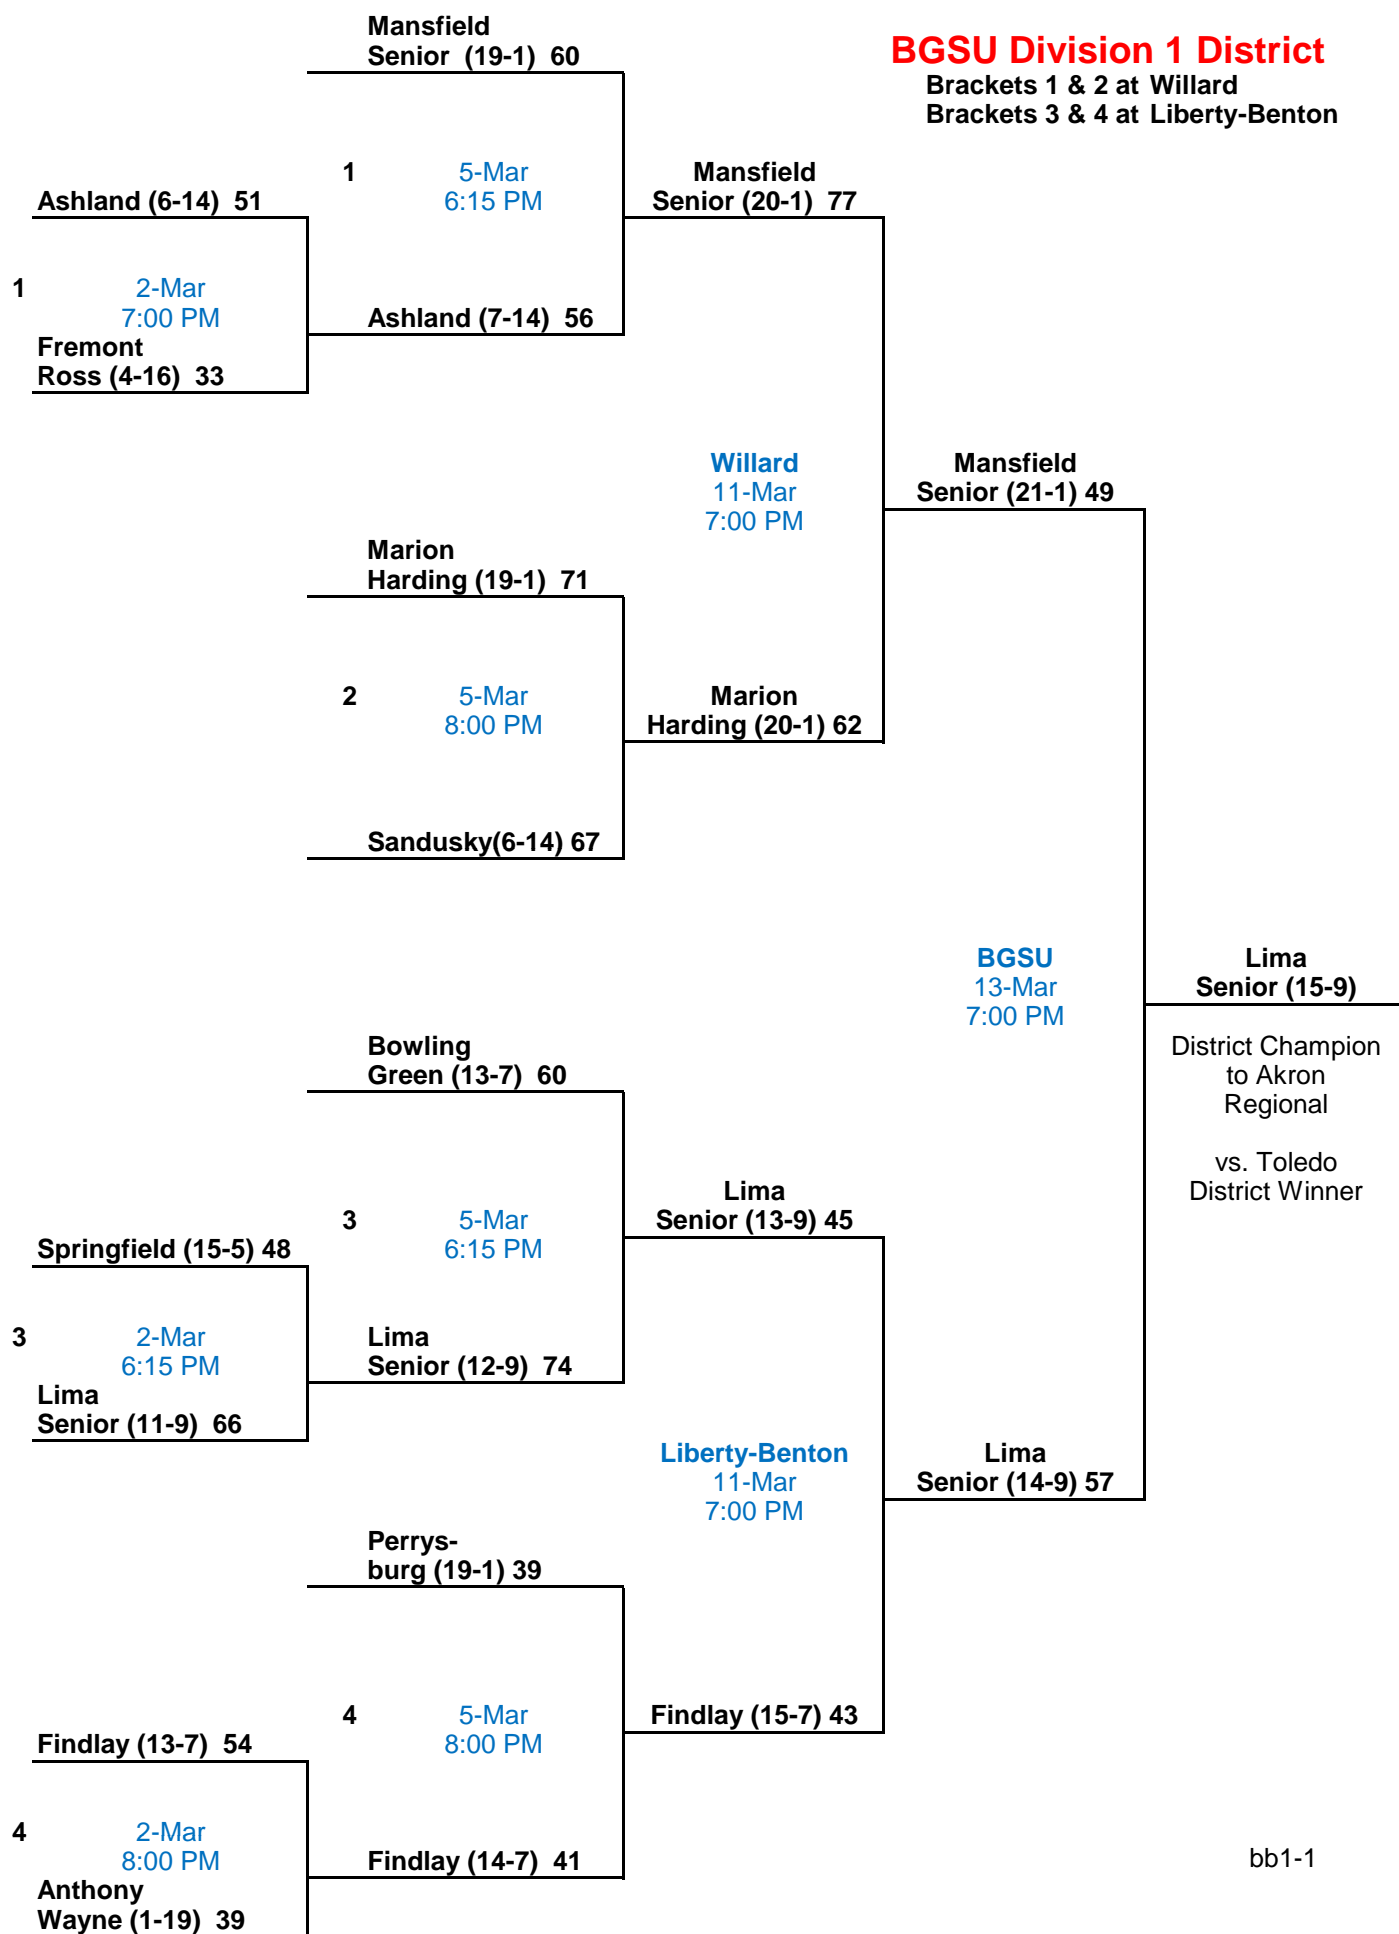

Sectional Semi-Finals

Sectional Finals

District Semi-Finals

District Finals

BGSU Division 1 District

Brackets 1 & 2 at Willard
Brackets 3 & 4 at Liberty-Benton

Sectional Semi-Finals

Sectional Finals

District Semi-Finals

District Finals

Toledo Division 1 District
Brackets 5 & 6 at Toledo Waite
Brackets 7 & 8 at Toledo Cent. Cath.

Sectional Semi-Finals

Sectional Finals

District Semi-Finals

District Finals

Mansfield Division 3 Dist.
 Brackets 9 & 10 at Lexington
 Brackets 11 & 12 at Norwalk

Sectional Semi-Finals

Sectional Finals

District Semi-Finals

District Finals

Napoleon Division 4 Dist.

Brackets 9 & 10 at Bryan
Brackets 11 & 12 at Hicksville

2010 Trail Trash Calendar

Monday	Tuesday	Wednesday	Thursday	Friday	Saturday
1 <i>March</i>	2 Sectionals at all Sites in all Divisions 6:15 & 8:15	3 Division IV Sectionals at all sites.	4	5 Sectional Finals at all Sites in all Divisions 6:15 & 8:15	6
8	9 Division IV District at All Sites	10 Division II District at Ashland, BGSU and ONU Division III District at Elida & Mansfield	11 Division I District at Willard & Liberty Benton & UT. Division III District at Napoleon	12 Division IV Finals at all Sites 7:00	13 Division I Finals at BGSU & UT, Division II at BGSU, Ashland & ONU Division III at Elida, Napoleon, Mansfield
15	16 Division IV Regional at BGSU 6:15 & 8:00	17 Division III Regional at BGSU 6:15 & 8:00	18 Division I Regional at UT 7:00 Division II Regional at BGSU 6:15 & 8:00	19 Division IV Finals at BGSU 7:30	20 Division I Finals at Akron 7:30 Division II Finals at BGSU 3:00 Division III Finals at BGSU 7:30
22	23	24	25 STATE	26 TOURNAMENT	27 COLUMBUS