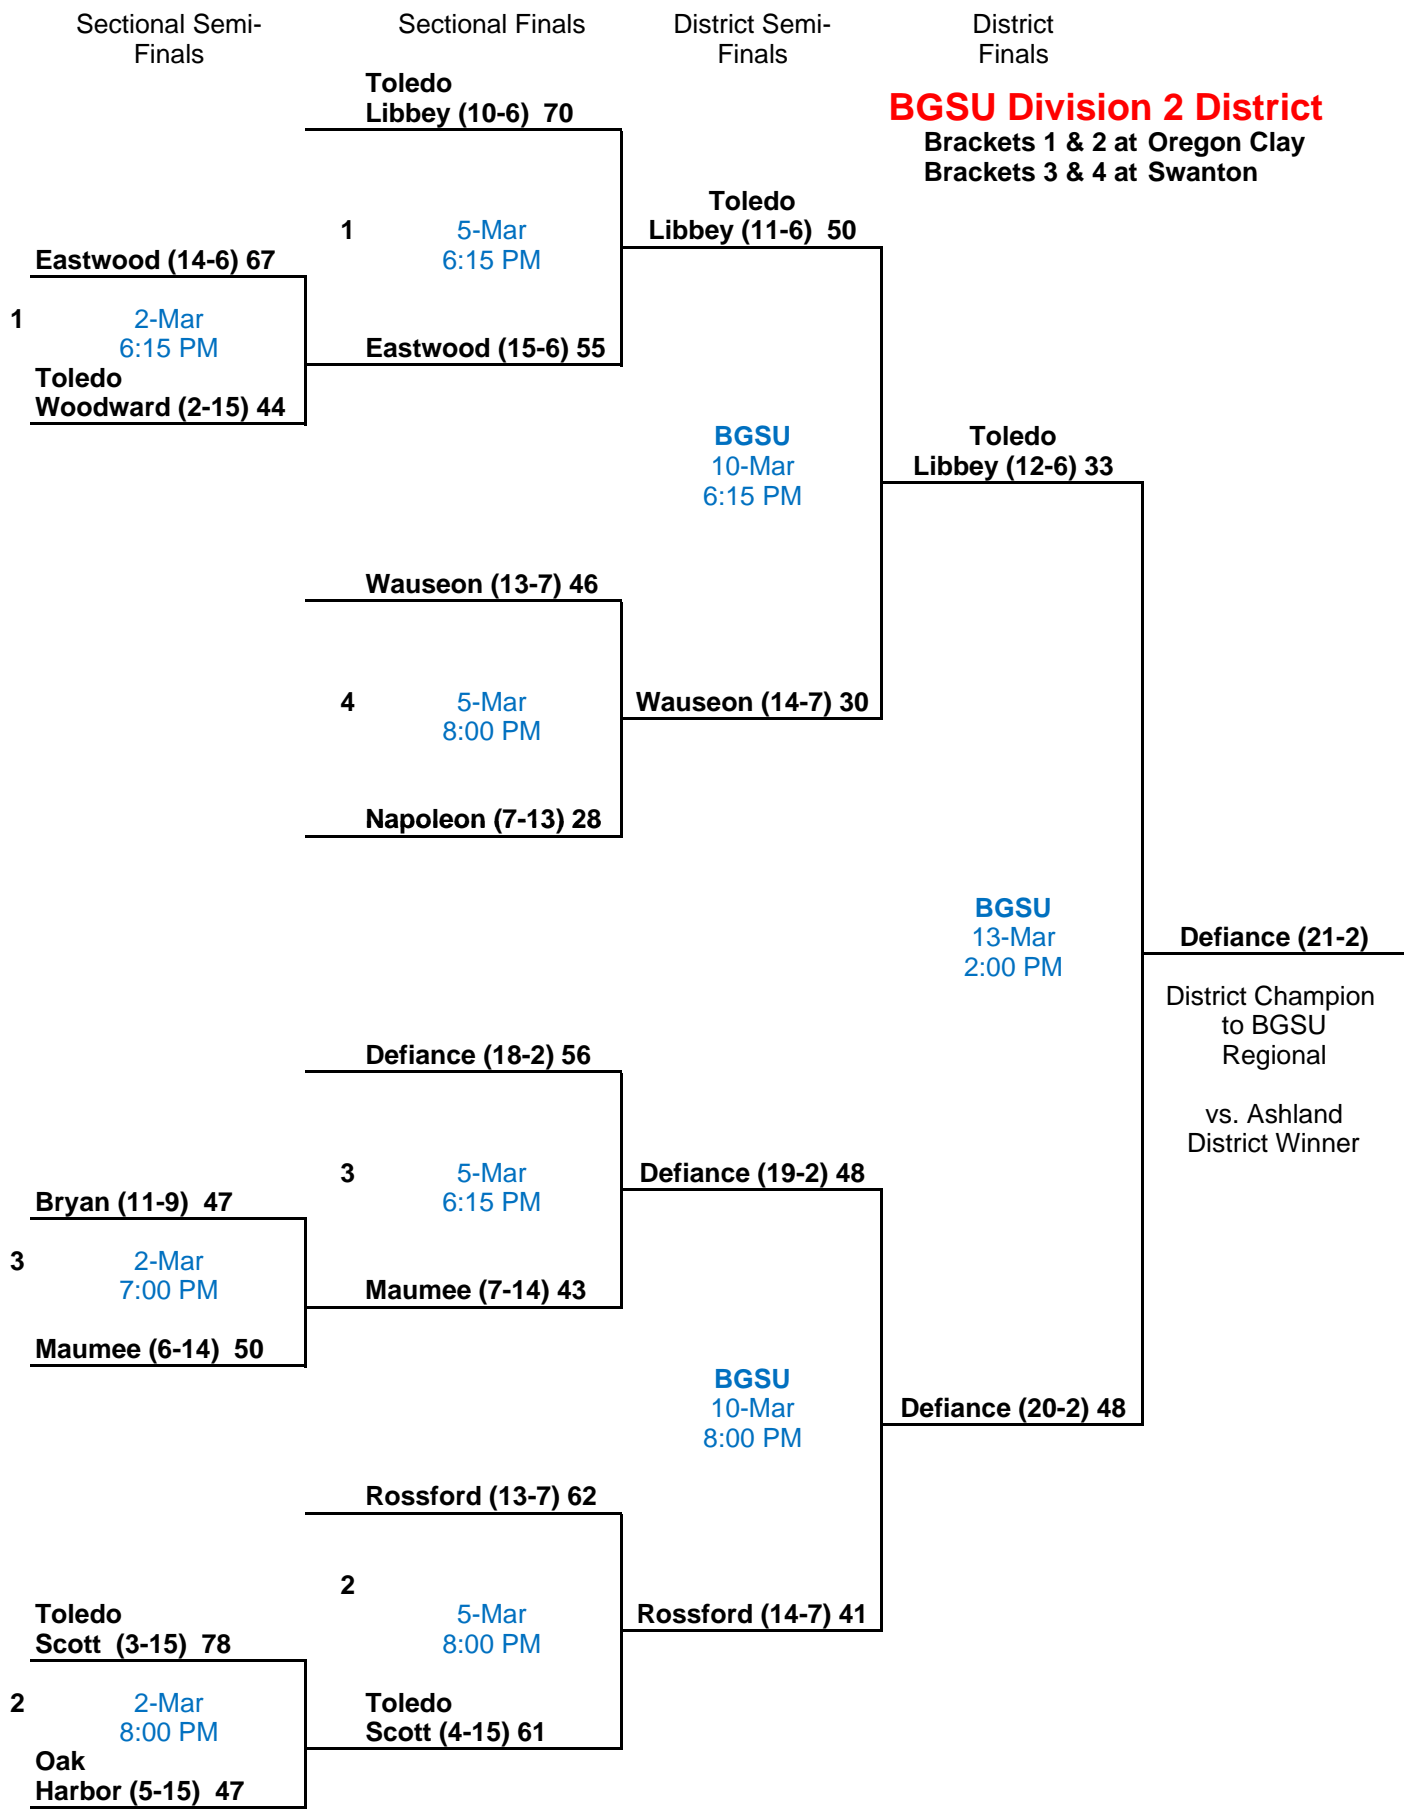

Sectional Semi-Finals

Sectional Finals

District Semi-Finals

District Finals

BGSU Division 1 District

Brackets 1 & 2 at Willard
Brackets 3 & 4 at Liberty-Benton

Sectional Semi-Finals

Sectional Finals

District Semi-Finals

District Finals

Toledo Division 1 District
Brackets 5 & 6 at Toledo Waite
Brackets 7 & 8 at Toledo Cent. Cath.

Sectional Semi-Finals

Sectional Finals

District Semi-Finals

District Finals

Mansfield Division 3 Dist.
 Brackets 9 & 10 at Lexington
 Brackets 11 & 12 at Norwalk

Sectional Semi-Finals

Sectional Finals

District Semi-Finals

District Finals

Napoleon Division 4 Dist.

Brackets 9 & 10 at Bryan
Brackets 11 & 12 at Hicksville

2010 Trail Trash Calendar

Monday	Tuesday	Wednesday	Thursday	Friday	Saturday
1 <i>March</i>	2 Sectionals at all Sites in all Divisions 6:15 & 8:15	3 Division IV Sectionals at all sites.	4	5 Sectional Finals at all Sites in all Divisions 6:15 & 8:15	6
8	9 Division IV District at All Sites	10 Division II District at Ashland, BGSU and ONU Division III District at Elida & Mansfield	11 Division I District at Willard & Liberty Benton & UT. Division III District at Napoleon	12 Division IV Finals at all Sites 7:00	13 Division I Finals at BGSU & UT, Division II at BGSU, Ashland & ONU Division III at Elida, Napoleon, Mansfield
15	16 Division IV Regional at BGSU 6:15 & 8:00	17 Division III Regional at BGSU 6:15 & 8:00	18 Division I Regional at UT 7:00 Division II Regional at BGSU 6:15 & 8:00	19 Division IV Finals at BGSU 7:30	20 Division I Finals at Akron 7:30 Division II Finals at BGSU 3:00 Division III Finals at BGSU 7:30
22	23	24	25 STATE	26 TOURNAMENT	27 COLUMBUS