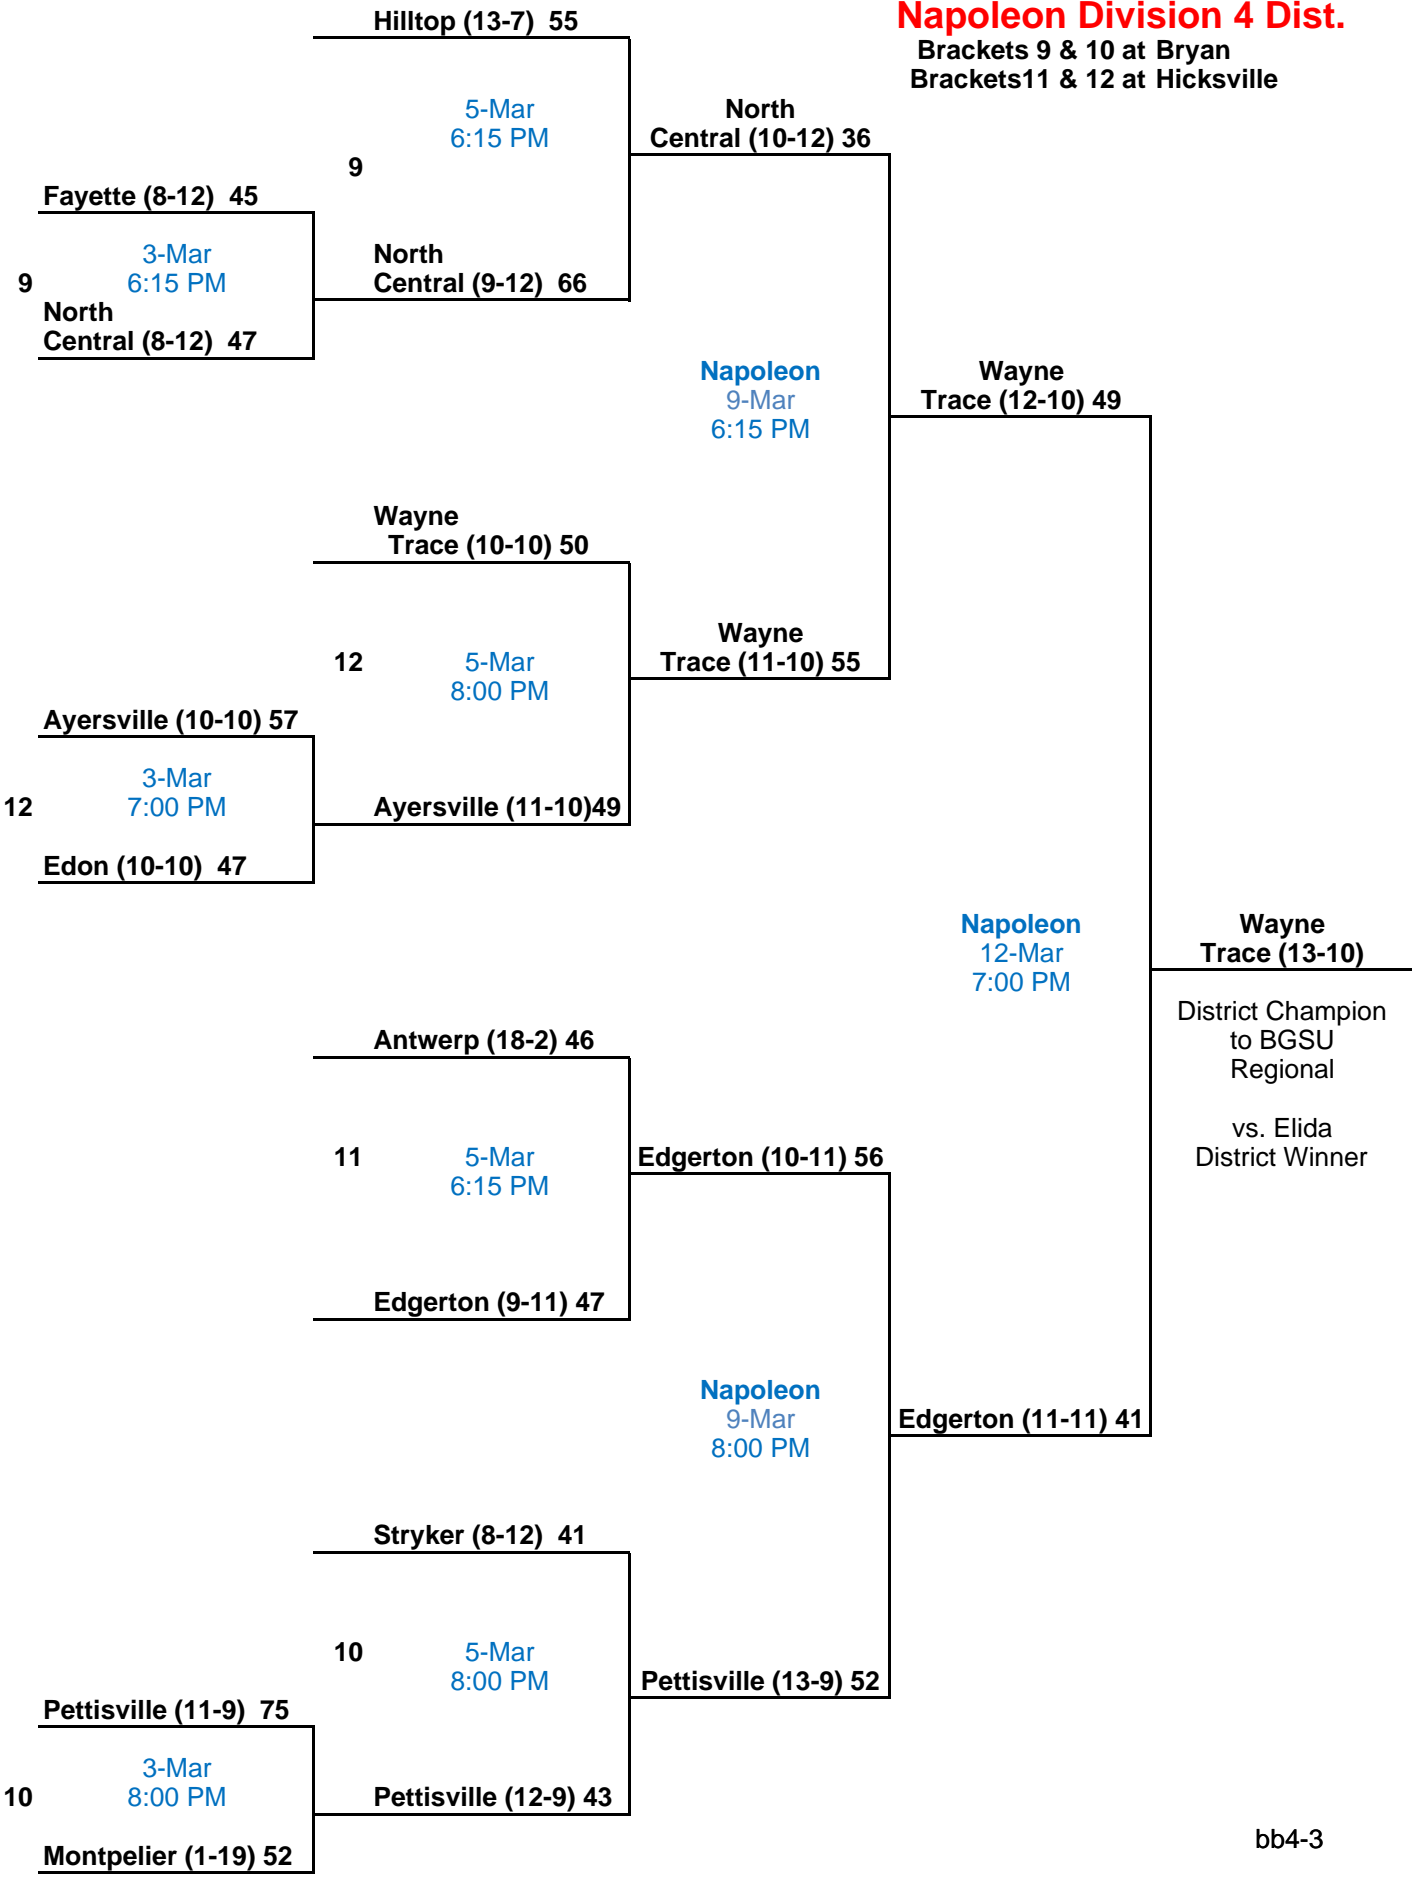

Sectional Semi-Finals

Sectional Finals

District Semi-Finals

District Finals

**BGSU Division 1 District**

Brackets 1 & 2 at Willard  
Brackets 3 & 4 at Liberty-Benton

Sectional Semi-Finals

Sectional Finals

District Semi-Finals

District Finals

**Toledo Division 1 District**  
Brackets 5 & 6 at Toledo Waite  
Brackets 7 & 8 at Toledo Cent. Cath.

Sectional Semi-Finals

Sectional Finals

District Semi-Finals

District Finals

**Elida Division 3 District**  
Brackets 5 & 6 at Findlay  
Brackets 7 & 8 at Wapakoneta

Sectional Semi-Finals

Sectional Finals

District Semi-Finals

District Finals

**Mansfield Division 3 Dist.**  
 Brackets 9 & 10 at Lexington  
 Brackets 11 & 12 at Norwalk

Sectional Semi-Finals

Sectional Finals

District Semi-Finals

District Finals

**Napoleon Division 4 Dist.**

Brackets 9 & 10 at Bryan  
Brackets 11 & 12 at Hicksville