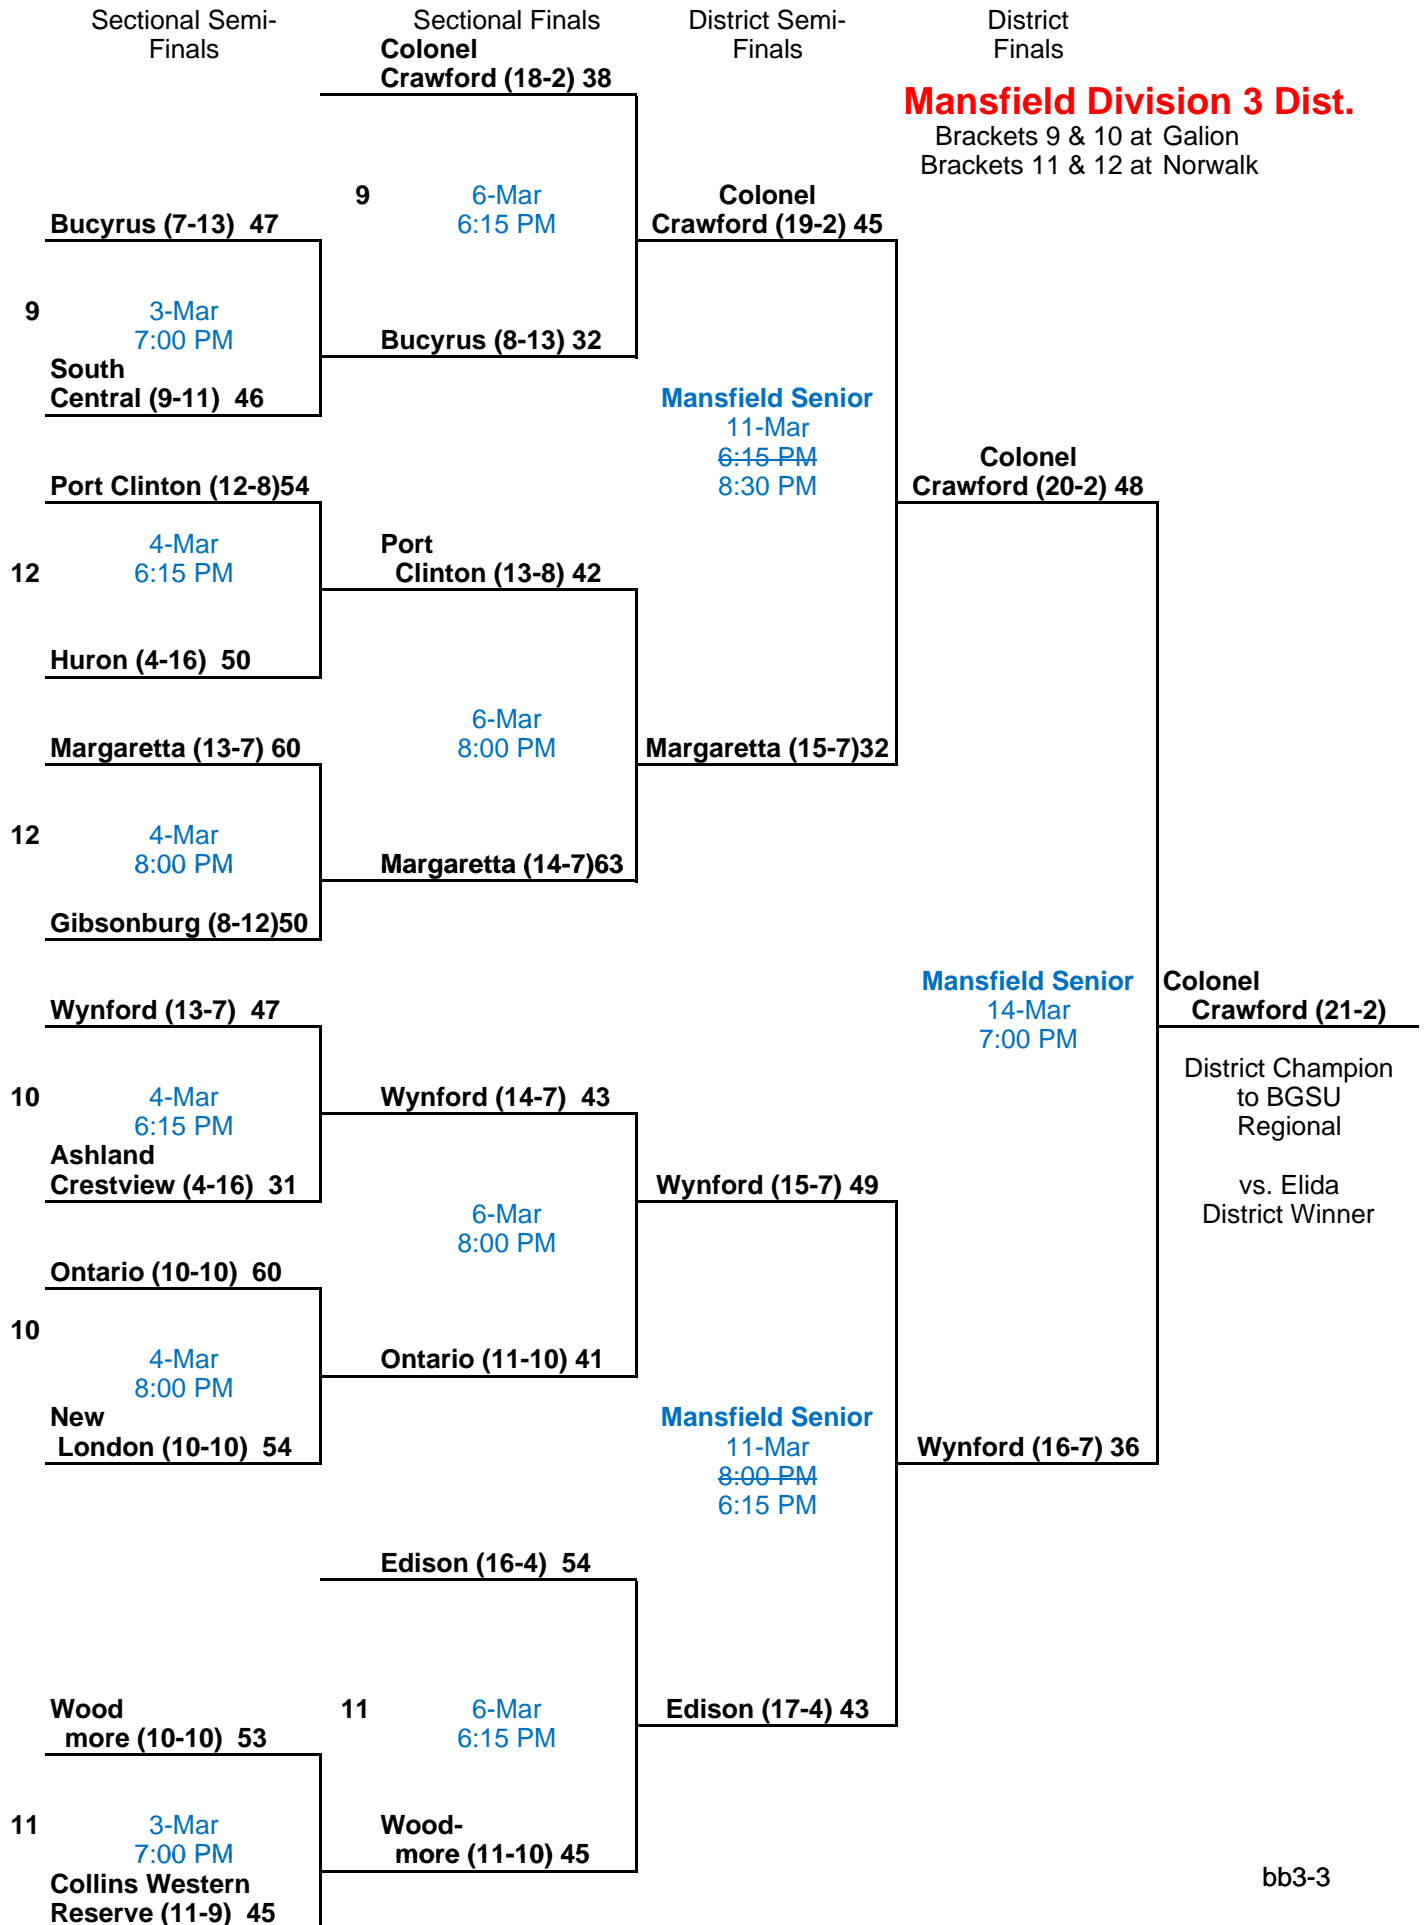

Sectional Semi-Finals

Sectional Finals

District Semi-Finals

District Finals

BGSU Division 1 District

Brackets 1 & 2 at Willard
Brackets 3 & 4 at Liberty-Benton

Sectional Semi-Finals

Sectional Finals

District Semi-Finals

District Finals

Toledo Division 1 District

Brackets 5 & 6 at Toledo Waite
Brackets 7 & 8 at Toledo Cent. Cath.

Napoleon Division 3 Dist.
 Brackets 1 & 2 at Defiance
 Brackets 3 & 4 at Toledo Whitmer

Sectional Semi-Finals

Sectional Finals

District Semi-Finals

District Finals

Wapakoneta Division 4

Brackets 1 & 2 at Coldwater
Brackets 3 & 4 at Lima Bath

2009 Trail Trash Calendar

Monday	Tuesday	Wednesday	Thursday	Friday	Saturday
2 <i>March</i>	3 Sectionals at all Sites in all Divisions 6:15 & 8:15	4 Division I Sectional at Central Catholic. Div. II Sec. at all sites Div. III, IV Sectional at selected sites.	5	6 Sectional Finals at all Sites in all Divisions 6:15 & 8:15	7
9	10 Division IV District at All Sites	11 Division II District at Ashland & BGSU Division III District at Elida and Mansfield	12 Division I District at Willard & Liberty Benton & UT. Division III District at Napoleon	13 Division IV Finals at all Sites 7:00	14 Division I Finals at BGSU & UT. Division II at BGSU & Ashland Division III at Elida, Napoleon, Mansfield
16	17 Division IV Regional at BGSU 6:15 & 8:00	18 Division III Regional at BGSU 6:15 & 8:00	19 Division I Regional at UT 7:00 Division II Regional at BGSU 6:15 & 8:00	20 Division IV Finals at BGSU 7:30	21 Division I Finals at Akron 7:30 Division II Finals at BGSU 3:00 Division III Finals at BGSU 7:30
23	24	25	26 STATE	27 TOURNAMENT	28 COLUMBUS