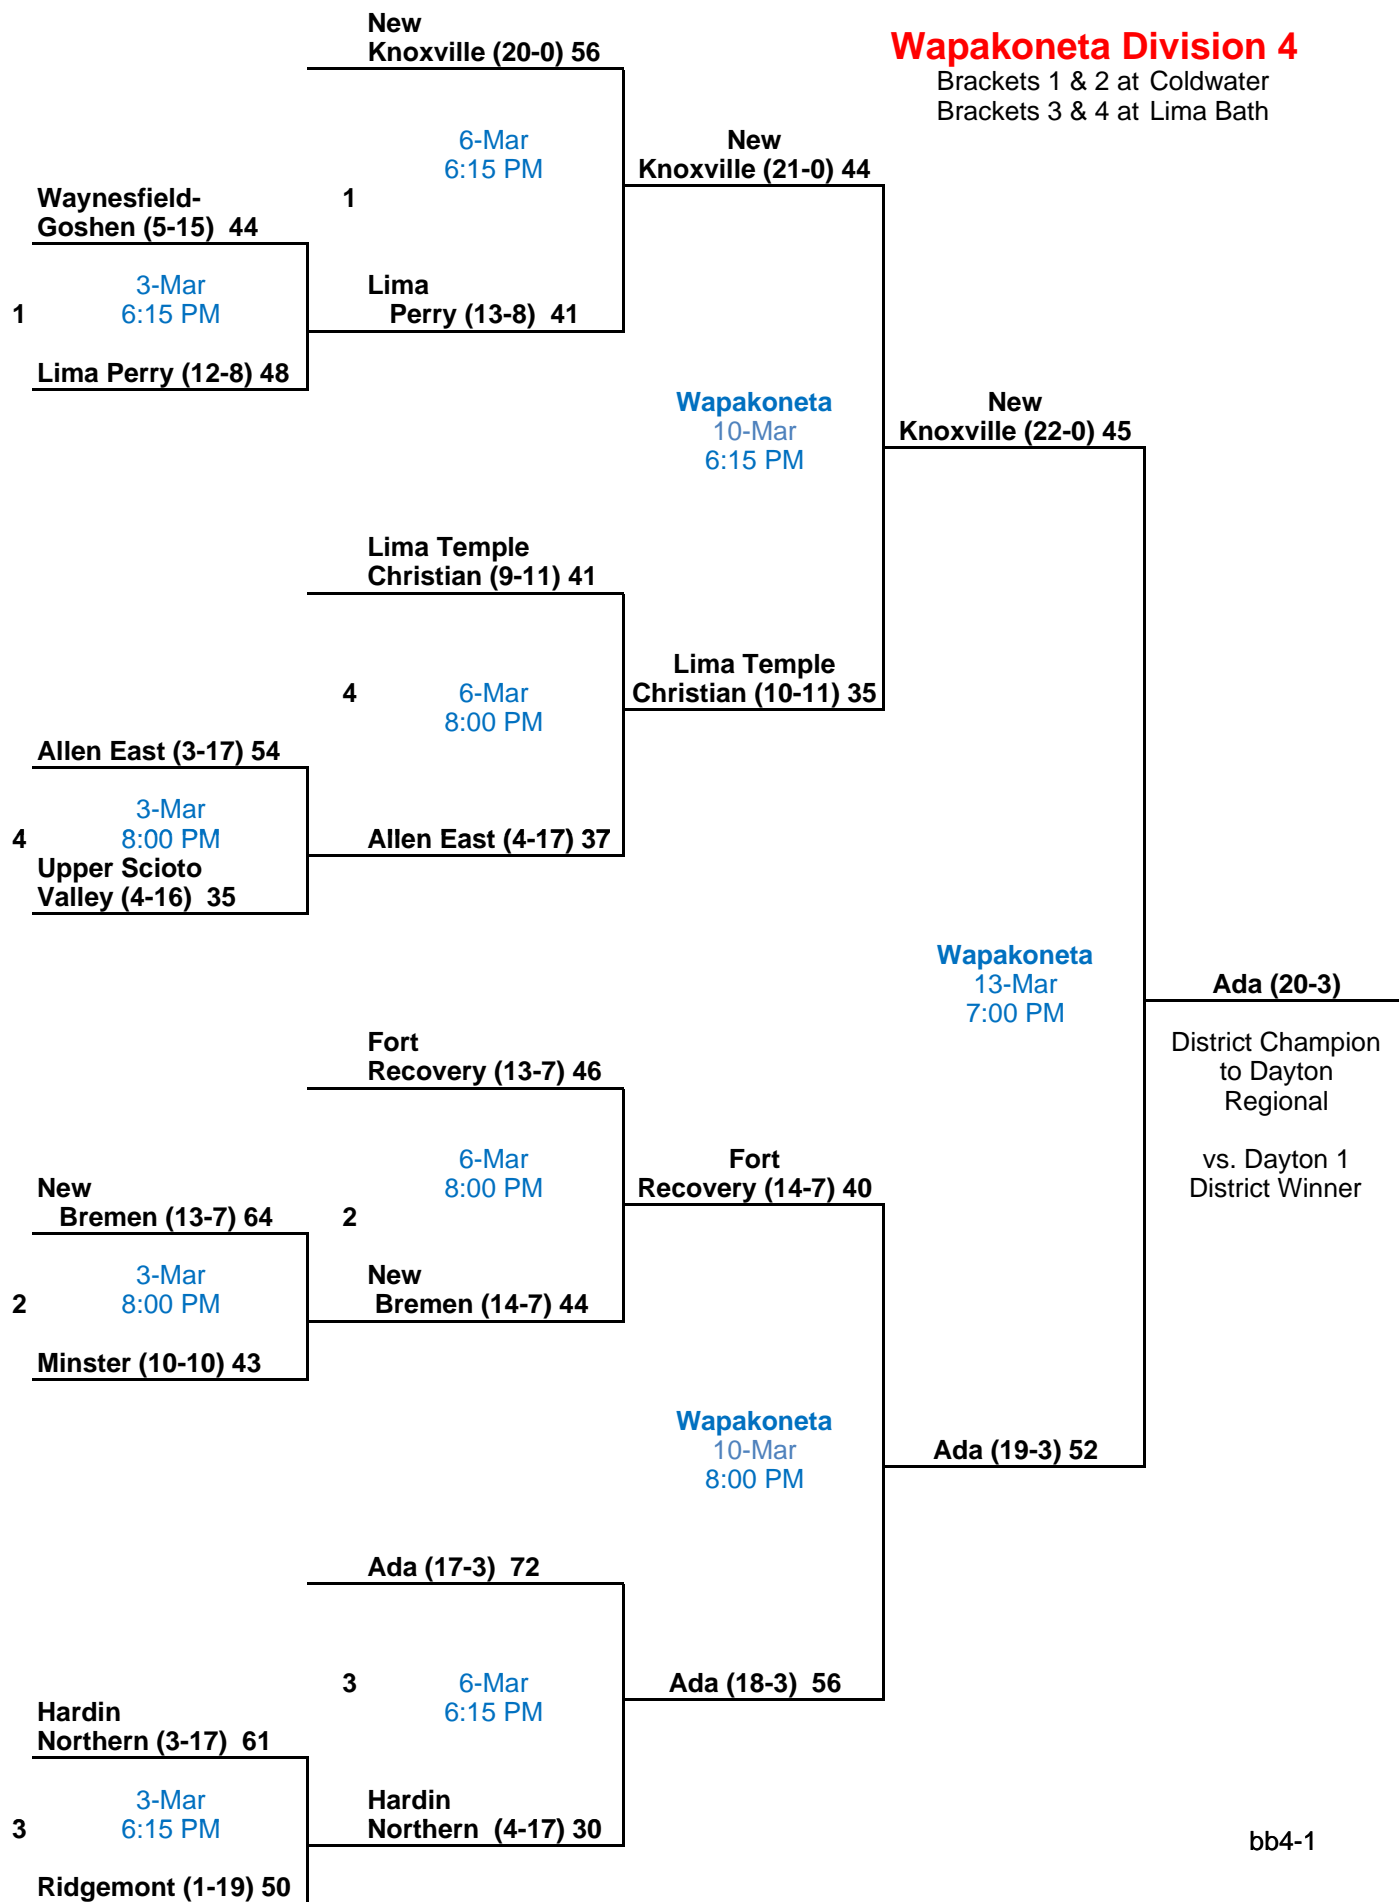

Sectional Semi-Finals

Sectional Finals

District Semi-Finals

District Finals

BGSU Division 1 District

Brackets 1 & 2 at Willard
Brackets 3 & 4 at Liberty-Benton

Sectional Semi-Finals

Sectional Finals

District Semi-Finals

District Finals

Toledo Division 1 District

Brackets 5 & 6 at Toledo Waite
Brackets 7 & 8 at Toledo Cent. Cath.

Napoleon Division 3 Dist.
 Brackets 1 & 2 at Defiance
 Brackets 3 & 4 at Toledo Whitmer

Sectional Semi-Finals

Sectional Finals

District Semi-Finals

District Finals

Wapakoneta Division 4

Brackets 1 & 2 at Coldwater
Brackets 3 & 4 at Lima Bath

2009 Trail Trash Calendar

Monday	Tuesday	Wednesday	Thursday	Friday	Saturday
2 <i>March</i>	3 Sectionals at all Sites in all Divisions 6:15 & 8:15	4 Division I Sectional at Central Catholic. Div. II Sec. at all sites Div. III, IV Sectional at selected sites.	5	6 Sectional Finals at all Sites in all Divisions 6:15 & 8:15	7
9	10 Division IV District at All Sites	11 Division II District at Ashland & BGSU Division III District at Elida and Mansfield	12 Division I District at Willard & Liberty Benton & UT. Division III District at Napoleon	13 Division IV Finals at all Sites 7:00	14 Division I Finals at BGSU & UT. Division II at BGSU & Ashland Division III at Elida, Napoleon, Mansfield
16	17 Division IV Regional at BGSU 6:15 & 8:00	18 Division III Regional at BGSU 6:15 & 8:00	19 Division I Regional at UT 7:00 Division II Regional at BGSU 6:15 & 8:00	20 Division IV Finals at BGSU 7:30	21 Division I Finals at Akron 7:30 Division II Finals at BGSU 3:00 Division III Finals at BGSU 7:30
23	24	25	26 STATE	27 TOURNAMENT	28 COLUMBUS