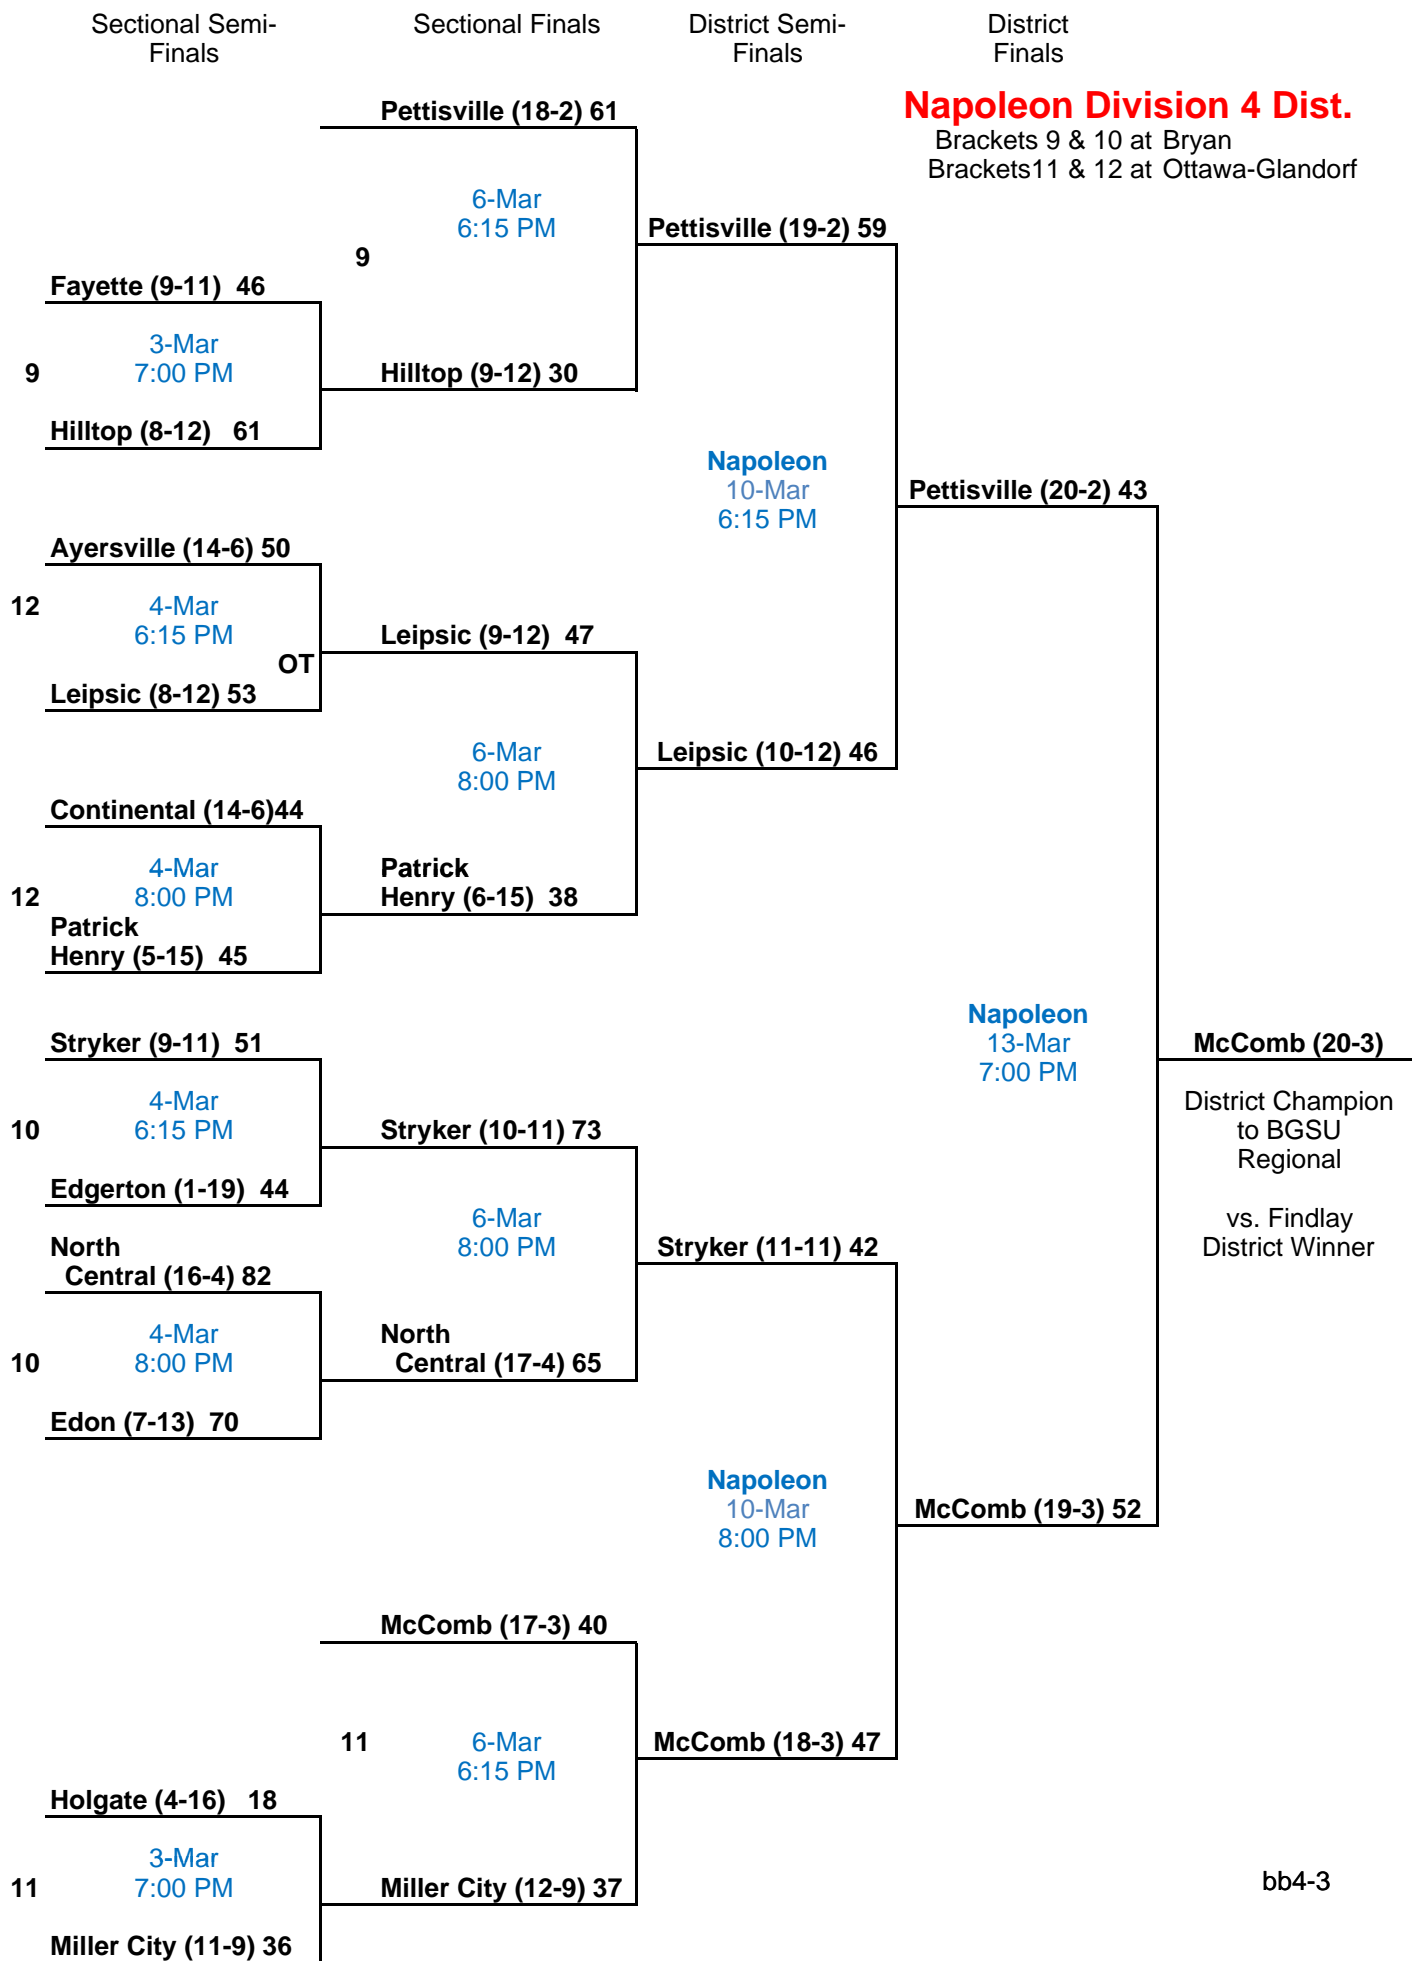

Sectional Semi-Finals

Sectional Finals

District Semi-Finals

District Finals

BGSU Division 1 District

Brackets 1 & 2 at Willard
Brackets 3 & 4 at Liberty-Benton

Sectional Semi-Finals

Sectional Finals

District Semi-Finals

District Finals

Toledo Division 1 District

Brackets 5 & 6 at Toledo Waite
Brackets 7 & 8 at Toledo Cent. Cath.

Napoleon Division 3 Dist.
 Brackets 1 & 2 at Defiance
 Brackets 3 & 4 at Toledo Whitmer

Sectional Semi-Finals

Sectional Finals

District Semi-Finals

District Finals

Wapakoneta Division 4

Brackets 1 & 2 at Coldwater
Brackets 3 & 4 at Lima Bath

2009 Trail Trash Calendar

Monday	Tuesday	Wednesday	Thursday	Friday	Saturday
2 <i>March</i>	3 Sectionals at all Sites in all Divisions 6:15 & 8:15	4 Division I Sectional at Central Catholic. Div. II Sec. at all sites Div. III, IV Sectional at selected sites.	5	6 Sectional Finals at all Sites in all Divisions 6:15 & 8:15	7
9	10 Division IV District at All Sites	11 Division II District at Ashland & BGSU Division III District at Elida and Mansfield	12 Division I District at Willard & Liberty Benton & UT. Division III District at Napoleon	13 Division IV Finals at all Sites 7:00	14 Division I Finals at BGSU & UT. Division II at BGSU & Ashland Division III at Elida, Napoleon, Mansfield
16	17 Division IV Regional at BGSU 6:15 & 8:00	18 Division III Regional at BGSU 6:15 & 8:00	19 Division I Regional at UT 7:00 Division II Regional at BGSU 6:15 & 8:00	20 Division IV Finals at BGSU 7:30	21 Division I Finals at Akron 7:30 Division II Finals at BGSU 3:00 Division III Finals at BGSU 7:30
23	24	25	26 STATE	27 TOURNAMENT	28 COLUMBUS