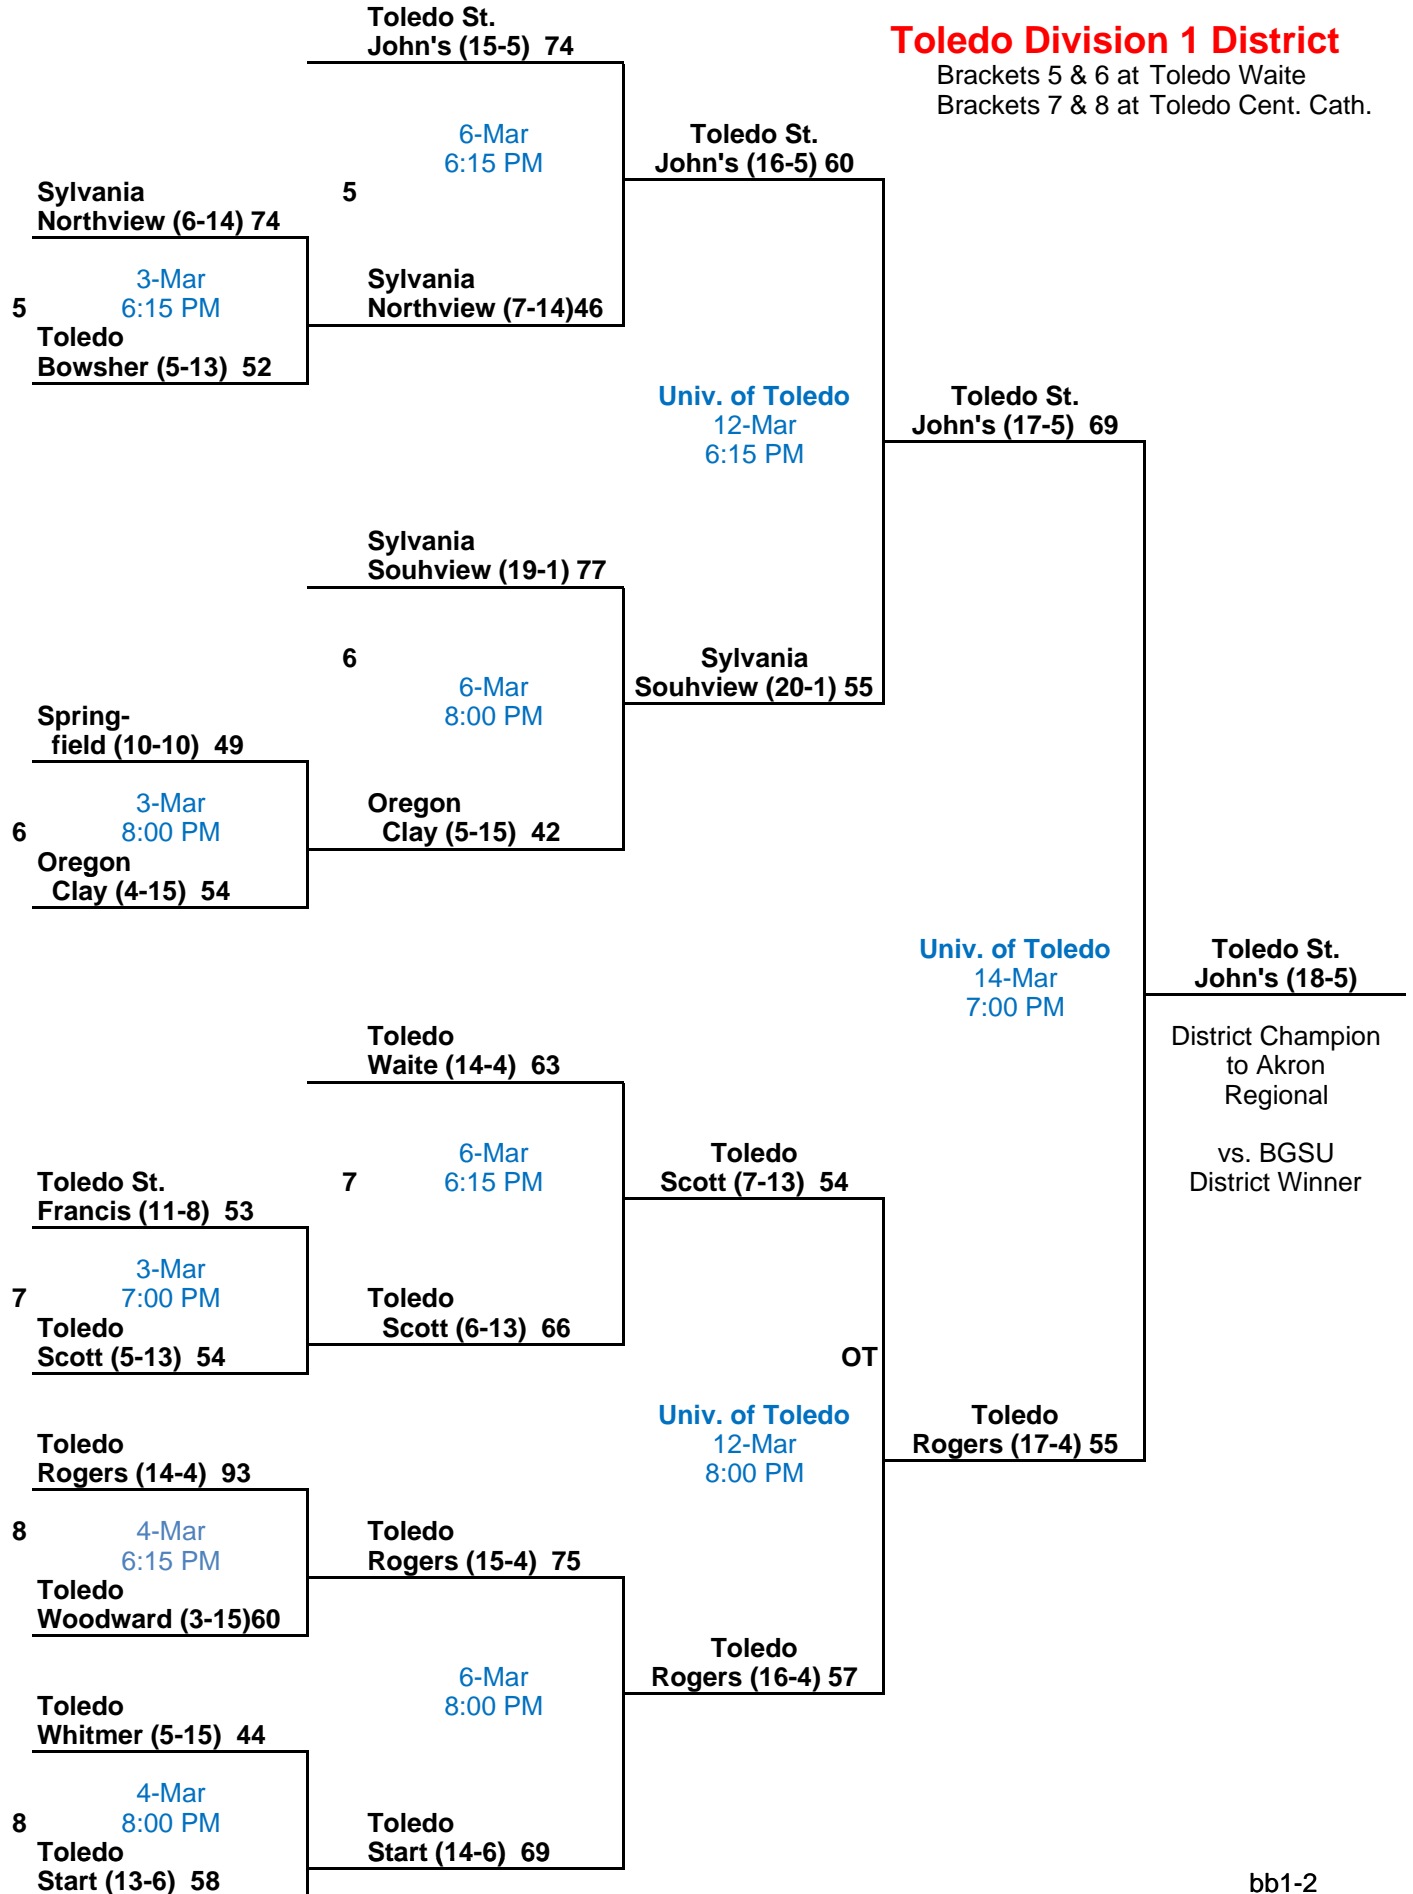

Sectional Semi-Finals

Sectional Finals

District Semi-Finals

District Finals

BGSU Division 1 District

Brackets 1 & 2 at Willard
Brackets 3 & 4 at Liberty-Benton

Sectional Semi-Finals

Sectional Finals

District Semi-Finals

District Finals

Toledo Division 1 District

Brackets 5 & 6 at Toledo Waite
Brackets 7 & 8 at Toledo Cent. Cath.

Napoleon Division 3 Dist.
 Brackets 1 & 2 at Defiance
 Brackets 3 & 4 at Toledo Whitmer

Sectional Semi-Finals

Sectional Finals

District Semi-Finals

District Finals

Wapakoneta Division 4

Brackets 1 & 2 at Coldwater
Brackets 3 & 4 at Lima Bath

2009 Trail Trash Calendar

Monday	Tuesday	Wednesday	Thursday	Friday	Saturday
2 <i>March</i>	3 Sectionals at all Sites in all Divisions 6:15 & 8:15	4 Division I Sectional at Central Catholic. Div. II Sec. at all sites Div. III, IV Sectional at selected sites.	5	6 Sectional Finals at all Sites in all Divisions 6:15 & 8:15	7
9	10 Division IV District at All Sites	11 Division II District at Ashland & BGSU Division III District at Elida and Mansfield	12 Division I District at Willard & Liberty Benton & UT. Division III District at Napoleon	13 Division IV Finals at all Sites 7:00	14 Division I Finals at BGSU & UT. Division II at BGSU & Ashland Division III at Elida, Napoleon, Mansfield
16	17 Division IV Regional at BGSU 6:15 & 8:00	18 Division III Regional at BGSU 6:15 & 8:00	19 Division I Regional at UT 7:00 Division II Regional at BGSU 6:15 & 8:00	20 Division IV Finals at BGSU 7:30	21 Division I Finals at Akron 7:30 Division II Finals at BGSU 3:00 Division III Finals at BGSU 7:30
23	24	25	26 STATE	27 TOURNAMENT	28 COLUMBUS