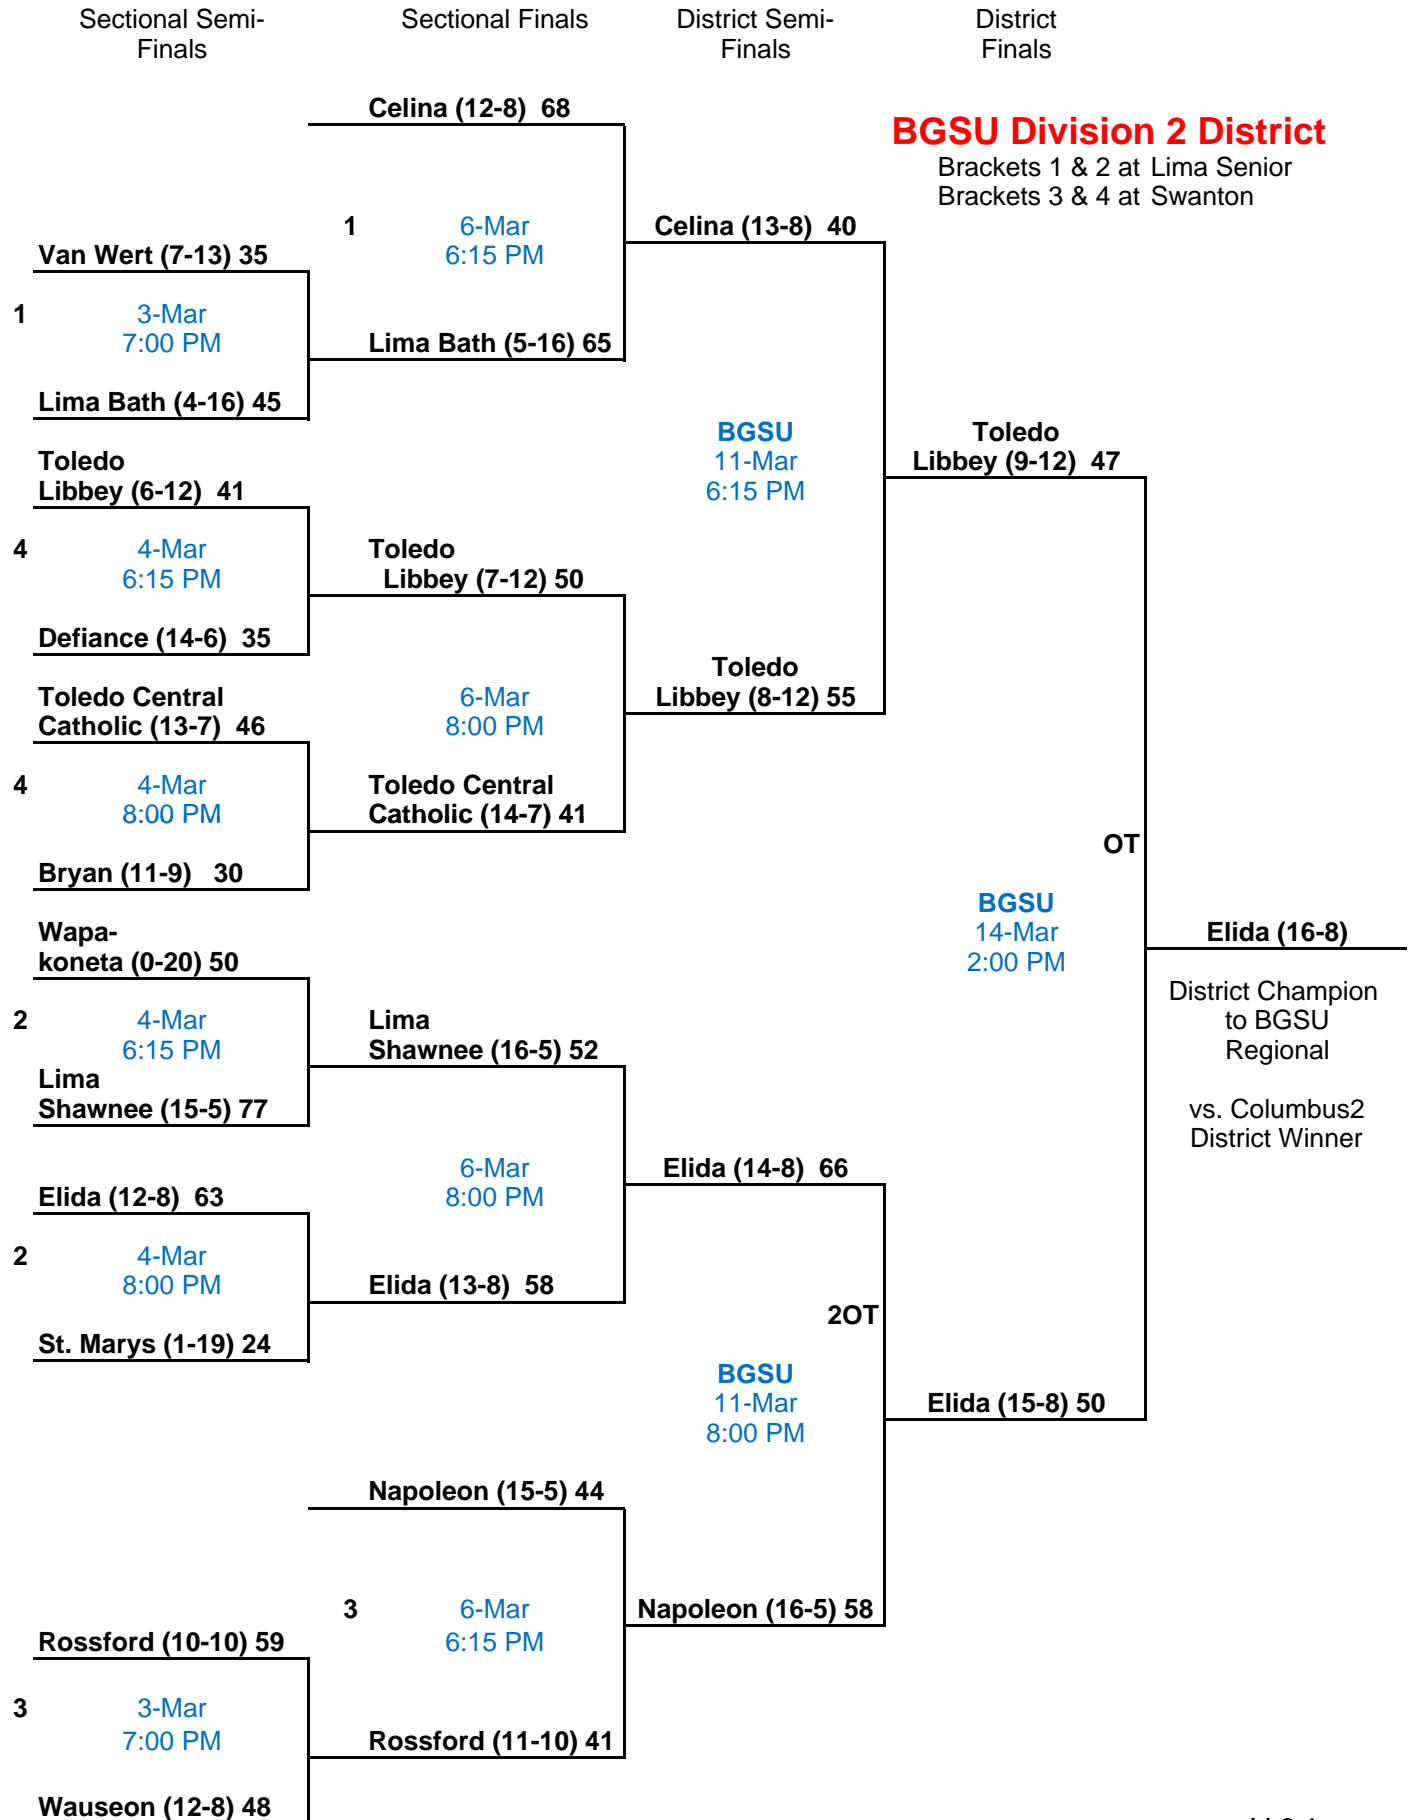

Sectional Semi-Finals

Sectional Finals

District Semi-Finals

District Finals

BGSU Division 1 District

Brackets 1 & 2 at Willard
Brackets 3 & 4 at Liberty-Benton

Sectional Semi-Finals

Sectional Finals

District Semi-Finals

District Finals

Toledo Division 1 District

Brackets 5 & 6 at Toledo Waite
Brackets 7 & 8 at Toledo Cent. Cath.

Napoleon Division 3 Dist.
 Brackets 1 & 2 at Defiance
 Brackets 3 & 4 at Toledo Whitmer

Sectional Semi-Finals

Sectional Finals

District Semi-Finals

District Finals

Wapakoneta Division 4

Brackets 1 & 2 at Coldwater
Brackets 3 & 4 at Lima Bath

2009 Trail Trash Calendar

Monday	Tuesday	Wednesday	Thursday	Friday	Saturday
2 <i>March</i>	3 Sectionals at all Sites in all Divisions 6:15 & 8:15	4 Division I Sectional at Central Catholic. Div. II Sec. at all sites Div. III, IV Sectional at selected sites.	5	6 Sectional Finals at all Sites in all Divisions 6:15 & 8:15	7
9	10 Division IV District at All Sites	11 Division II District at Ashland & BGSU Division III District at Elida and Mansfield	12 Division I District at Willard & Liberty Benton & UT. Division III District at Napoleon	13 Division IV Finals at all Sites 7:00	14 Division I Finals at BGSU & UT. Division II at BGSU & Ashland Division III at Elida, Napoleon, Mansfield
16	17 Division IV Regional at BGSU 6:15 & 8:00	18 Division III Regional at BGSU 6:15 & 8:00	19 Division I Regional at UT 7:00 Division II Regional at BGSU 6:15 & 8:00	20 Division IV Finals at BGSU 7:30	21 Division I Finals at Akron 7:30 Division II Finals at BGSU 3:00 Division III Finals at BGSU 7:30
23	24	25	26 STATE	27 TOURNAMENT	28 COLUMBUS