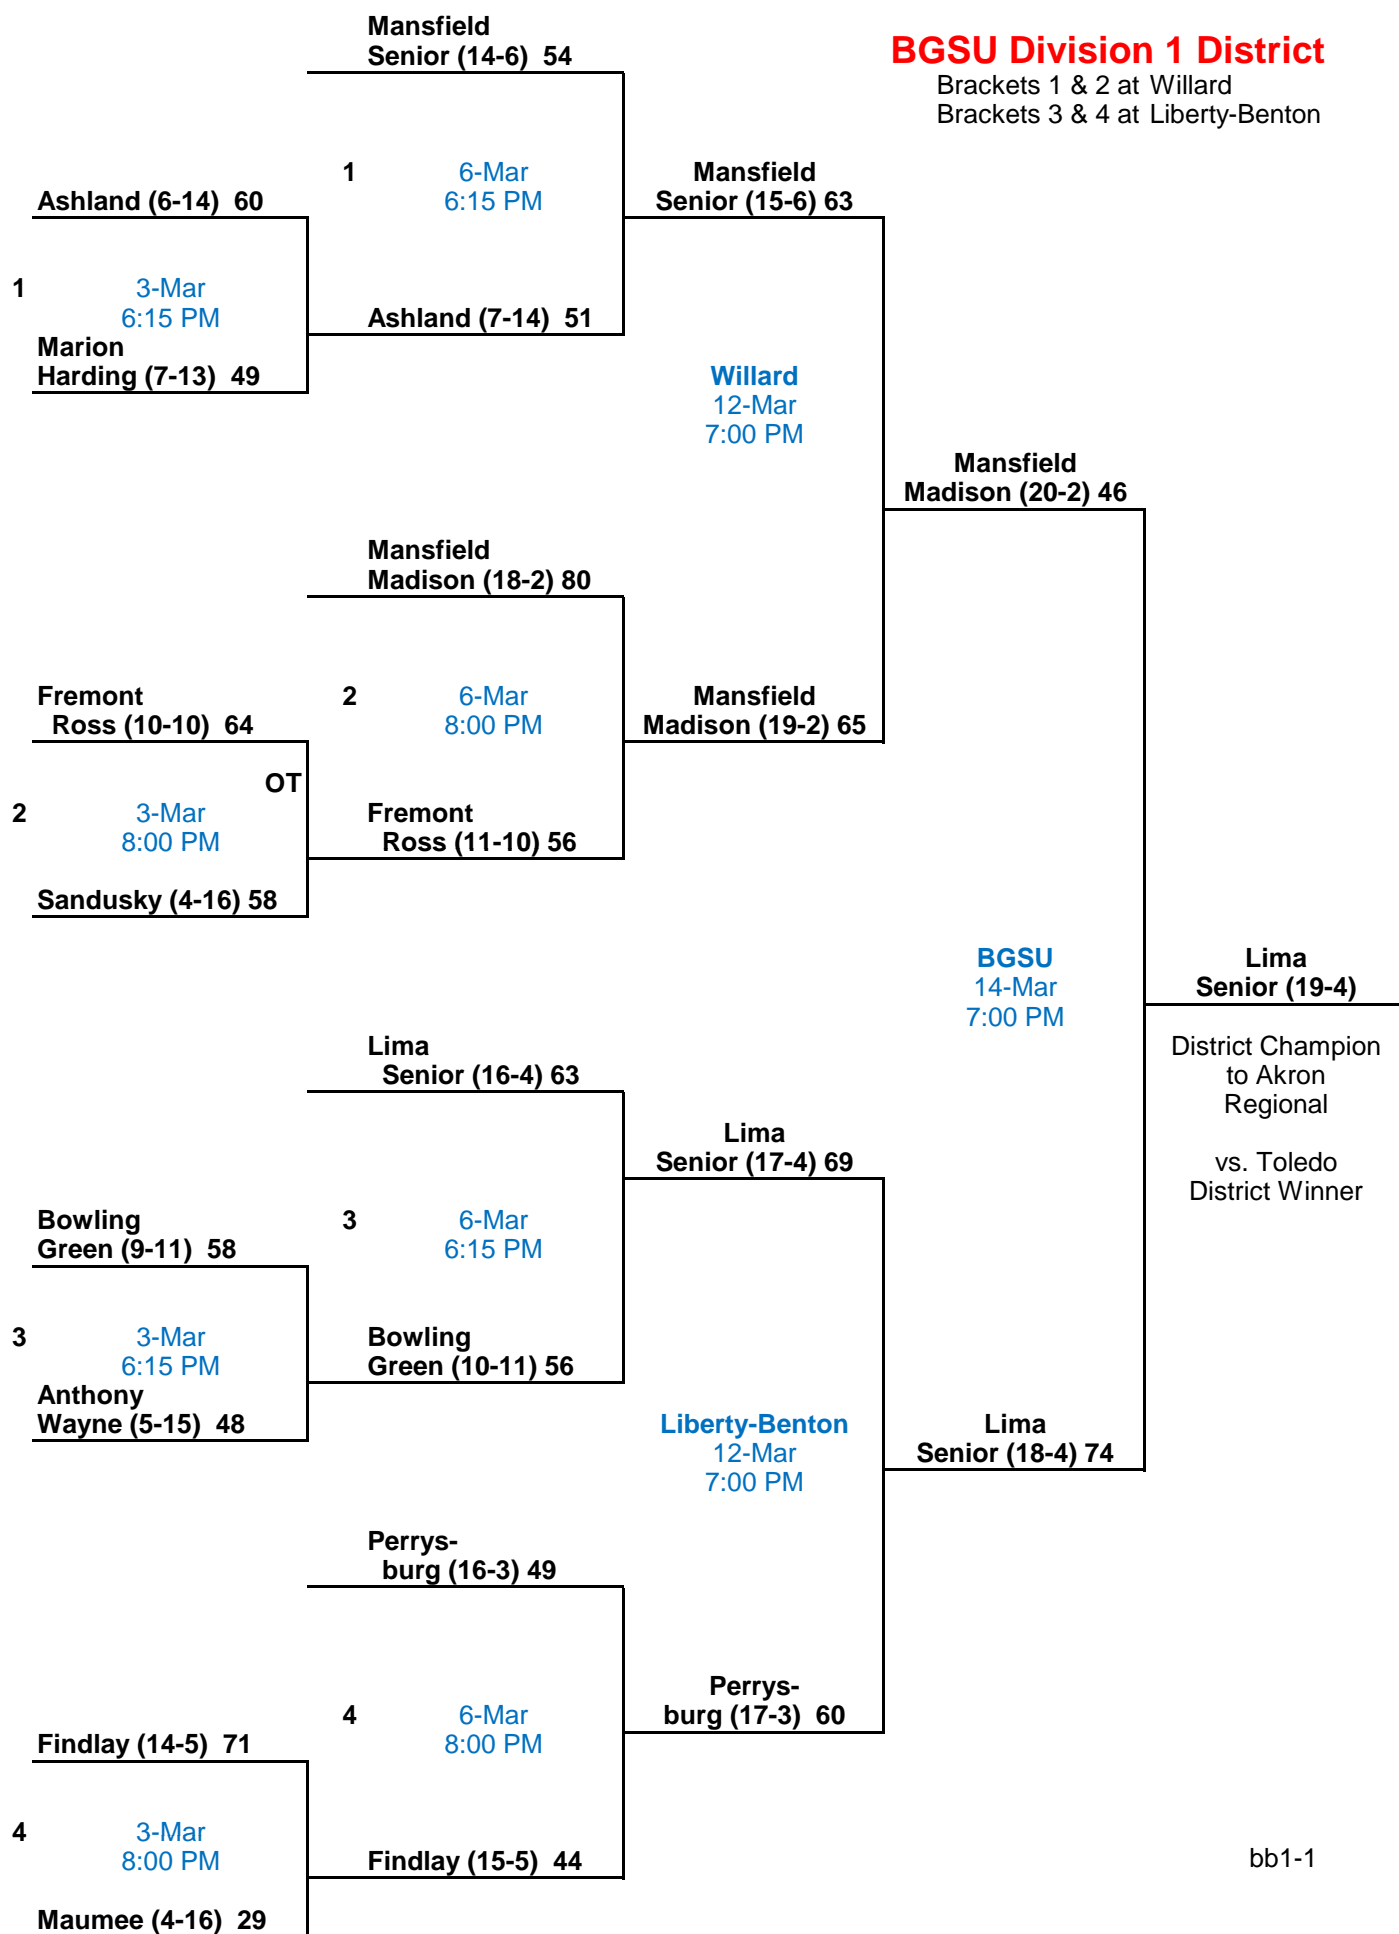

Sectional Semi-Finals

Sectional Finals

District Semi-Finals

District Finals

BGSU Division 1 District

Brackets 1 & 2 at Willard
Brackets 3 & 4 at Liberty-Benton

Sectional Semi-Finals

Sectional Finals

District Semi-Finals

District Finals

Toledo Division 1 District

Brackets 5 & 6 at Toledo Waite
Brackets 7 & 8 at Toledo Cent. Cath.

Napoleon Division 3 Dist.
 Brackets 1 & 2 at Defiance
 Brackets 3 & 4 at Toledo Whitmer

Sectional Semi-Finals

Sectional Finals

District Semi-Finals

District Finals

Wapakoneta Division 4

Brackets 1 & 2 at Coldwater
Brackets 3 & 4 at Lima Bath

2009 Trail Trash Calendar

Monday	Tuesday	Wednesday	Thursday	Friday	Saturday
2 <i>March</i>	3 Sectionals at all Sites in all Divisions 6:15 & 8:15	4 Division I Sectional at Central Catholic. Div. II Sec. at all sites Div. III, IV Sectional at selected sites.	5	6 Sectional Finals at all Sites in all Divisions 6:15 & 8:15	7
9	10 Division IV District at All Sites	11 Division II District at Ashland & BGSU Division III District at Elida and Mansfield	12 Division I District at Willard & Liberty Benton & UT. Division III District at Napoleon	13 Division IV Finals at all Sites 7:00	14 Division I Finals at BGSU & UT. Division II at BGSU & Ashland Division III at Elida, Napoleon, Mansfield
16	17 Division IV Regional at BGSU 6:15 & 8:00	18 Division III Regional at BGSU 6:15 & 8:00	19 Division I Regional at UT 7:00 Division II Regional at BGSU 6:15 & 8:00	20 Division IV Finals at BGSU 7:30	21 Division I Finals at Akron 7:30 Division II Finals at BGSU 3:00 Division III Finals at BGSU 7:30
23	24	25	26 STATE	27 TOURNAMENT	28 COLUMBUS