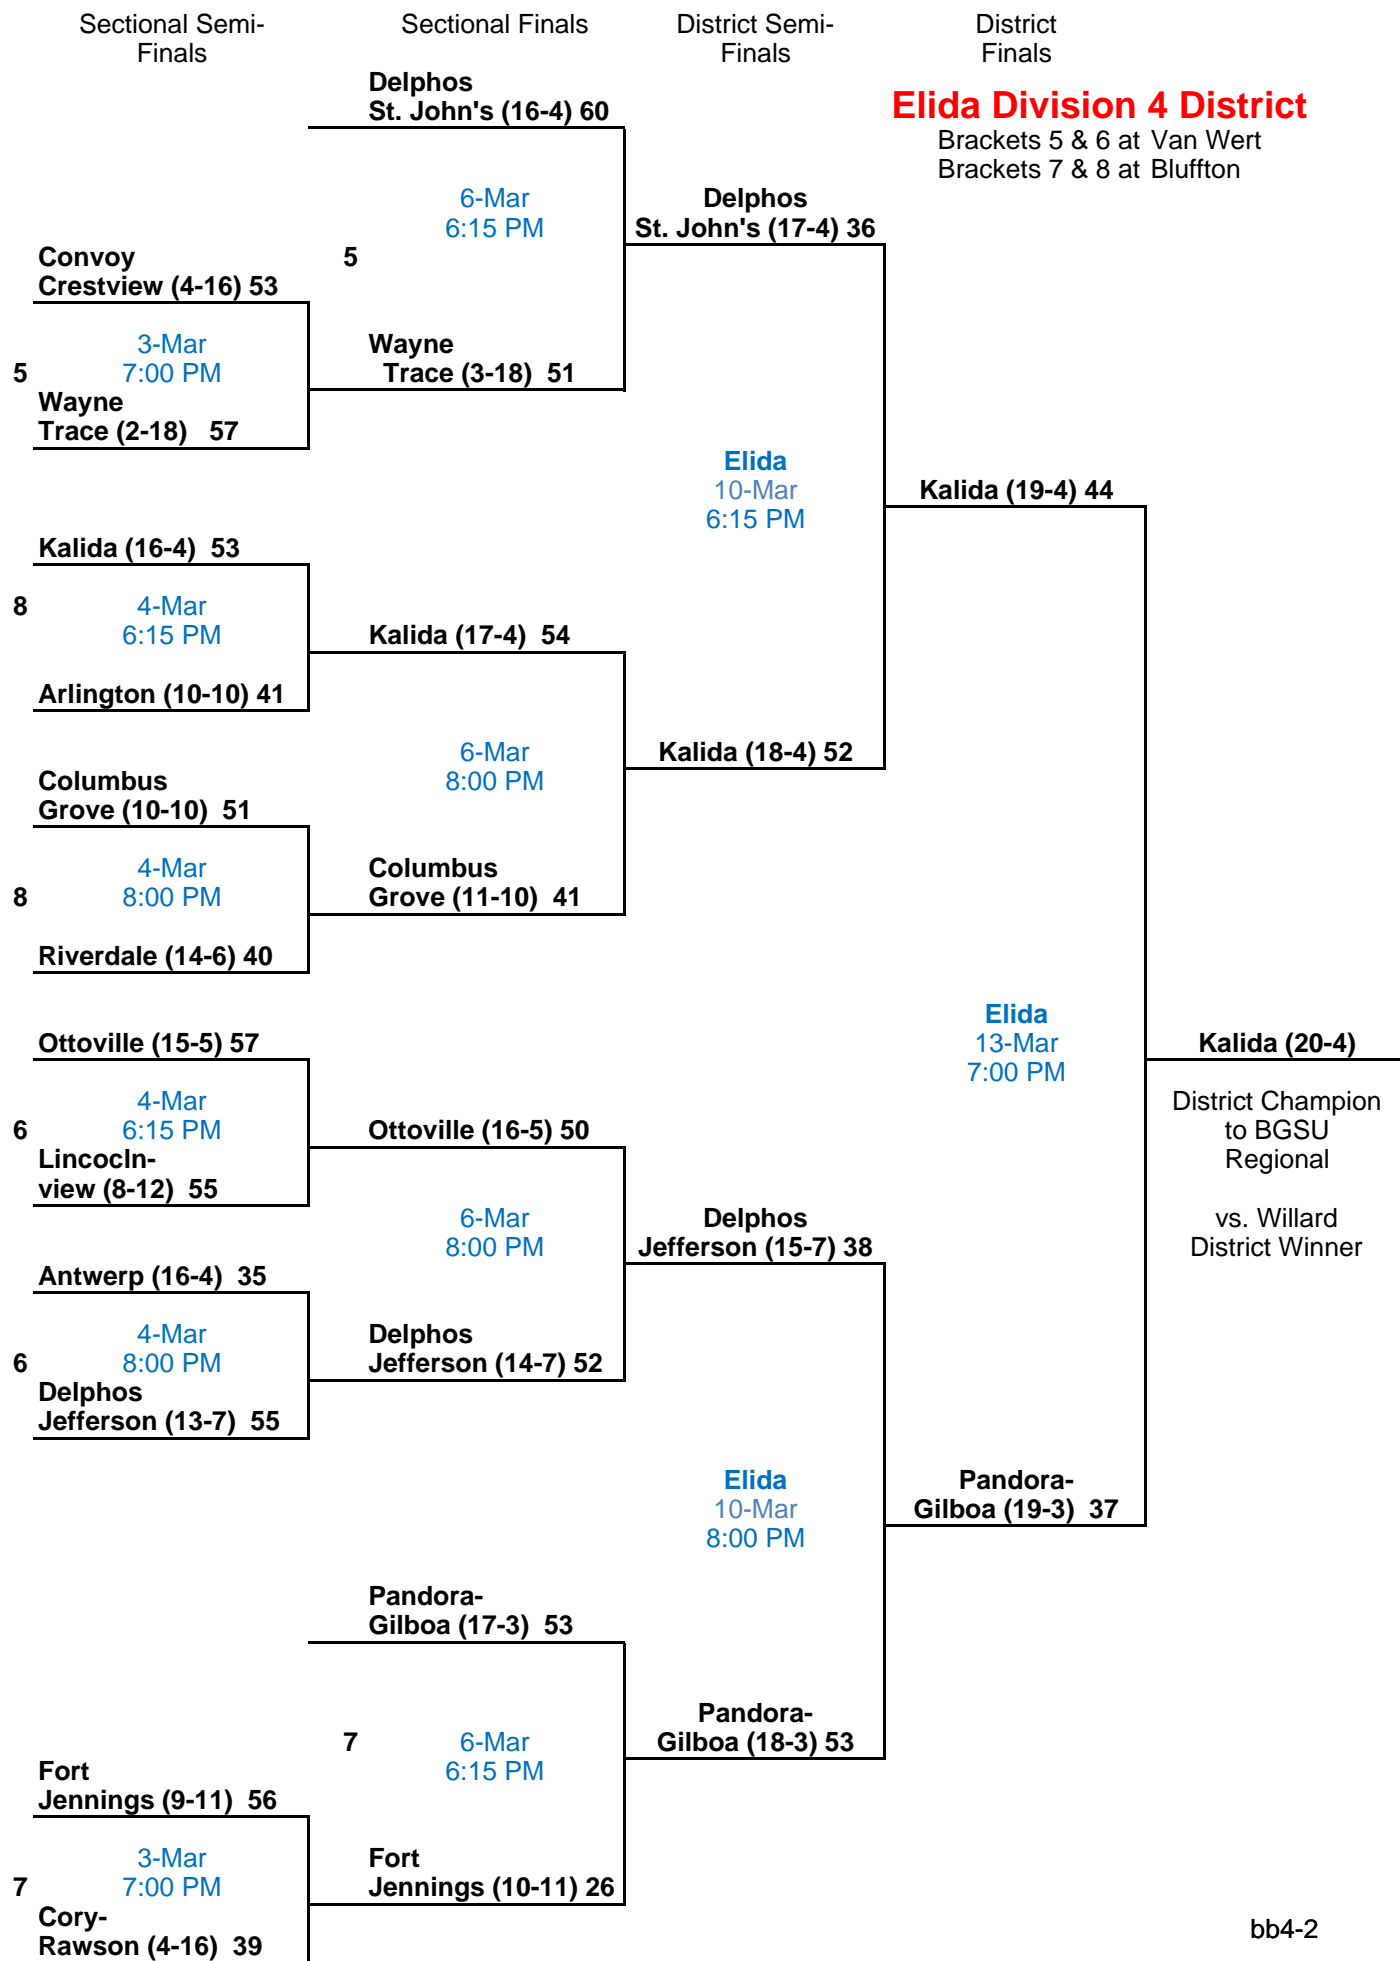

Sectional Semi-Finals

Sectional Finals

District Semi-Finals

District Finals

BGSU Division 1 District

Brackets 1 & 2 at Willard
Brackets 3 & 4 at Liberty-Benton

Sectional Semi-Finals

Sectional Finals

District Semi-Finals

District Finals

Toledo Division 1 District

Brackets 5 & 6 at Toledo Waite
Brackets 7 & 8 at Toledo Cent. Cath.

Napoleon Division 3 Dist.
 Brackets 1 & 2 at Defiance
 Brackets 3 & 4 at Toledo Whitmer

Sectional Semi-Finals

Sectional Finals

District Semi-Finals

District Finals

Wapakoneta Division 4

Brackets 1 & 2 at Coldwater
Brackets 3 & 4 at Lima Bath

2009 Trail Trash Calendar

Monday	Tuesday	Wednesday	Thursday	Friday	Saturday
2 <i>March</i>	3 Sectionals at all Sites in all Divisions 6:15 & 8:15	4 Division I Sectional at Central Catholic. Div. II Sec. at all sites Div. III, IV Sectional at selected sites.	5	6 Sectional Finals at all Sites in all Divisions 6:15 & 8:15	7
9	10 Division IV District at All Sites	11 Division II District at Ashland & BGSU Division III District at Elida and Mansfield	12 Division I District at Willard & Liberty Benton & UT. Division III District at Napoleon	13 Division IV Finals at all Sites 7:00	14 Division I Finals at BGSU & UT. Division II at BGSU & Ashland Division III at Elida, Napoleon, Mansfield
16	17 Division IV Regional at BGSU 6:15 & 8:00	18 Division III Regional at BGSU 6:15 & 8:00	19 Division I Regional at UT 7:00 Division II Regional at BGSU 6:15 & 8:00	20 Division IV Finals at BGSU 7:30	21 Division I Finals at Akron 7:30 Division II Finals at BGSU 3:00 Division III Finals at BGSU 7:30
23	24	25	26 STATE	27 TOURNAMENT	28 COLUMBUS