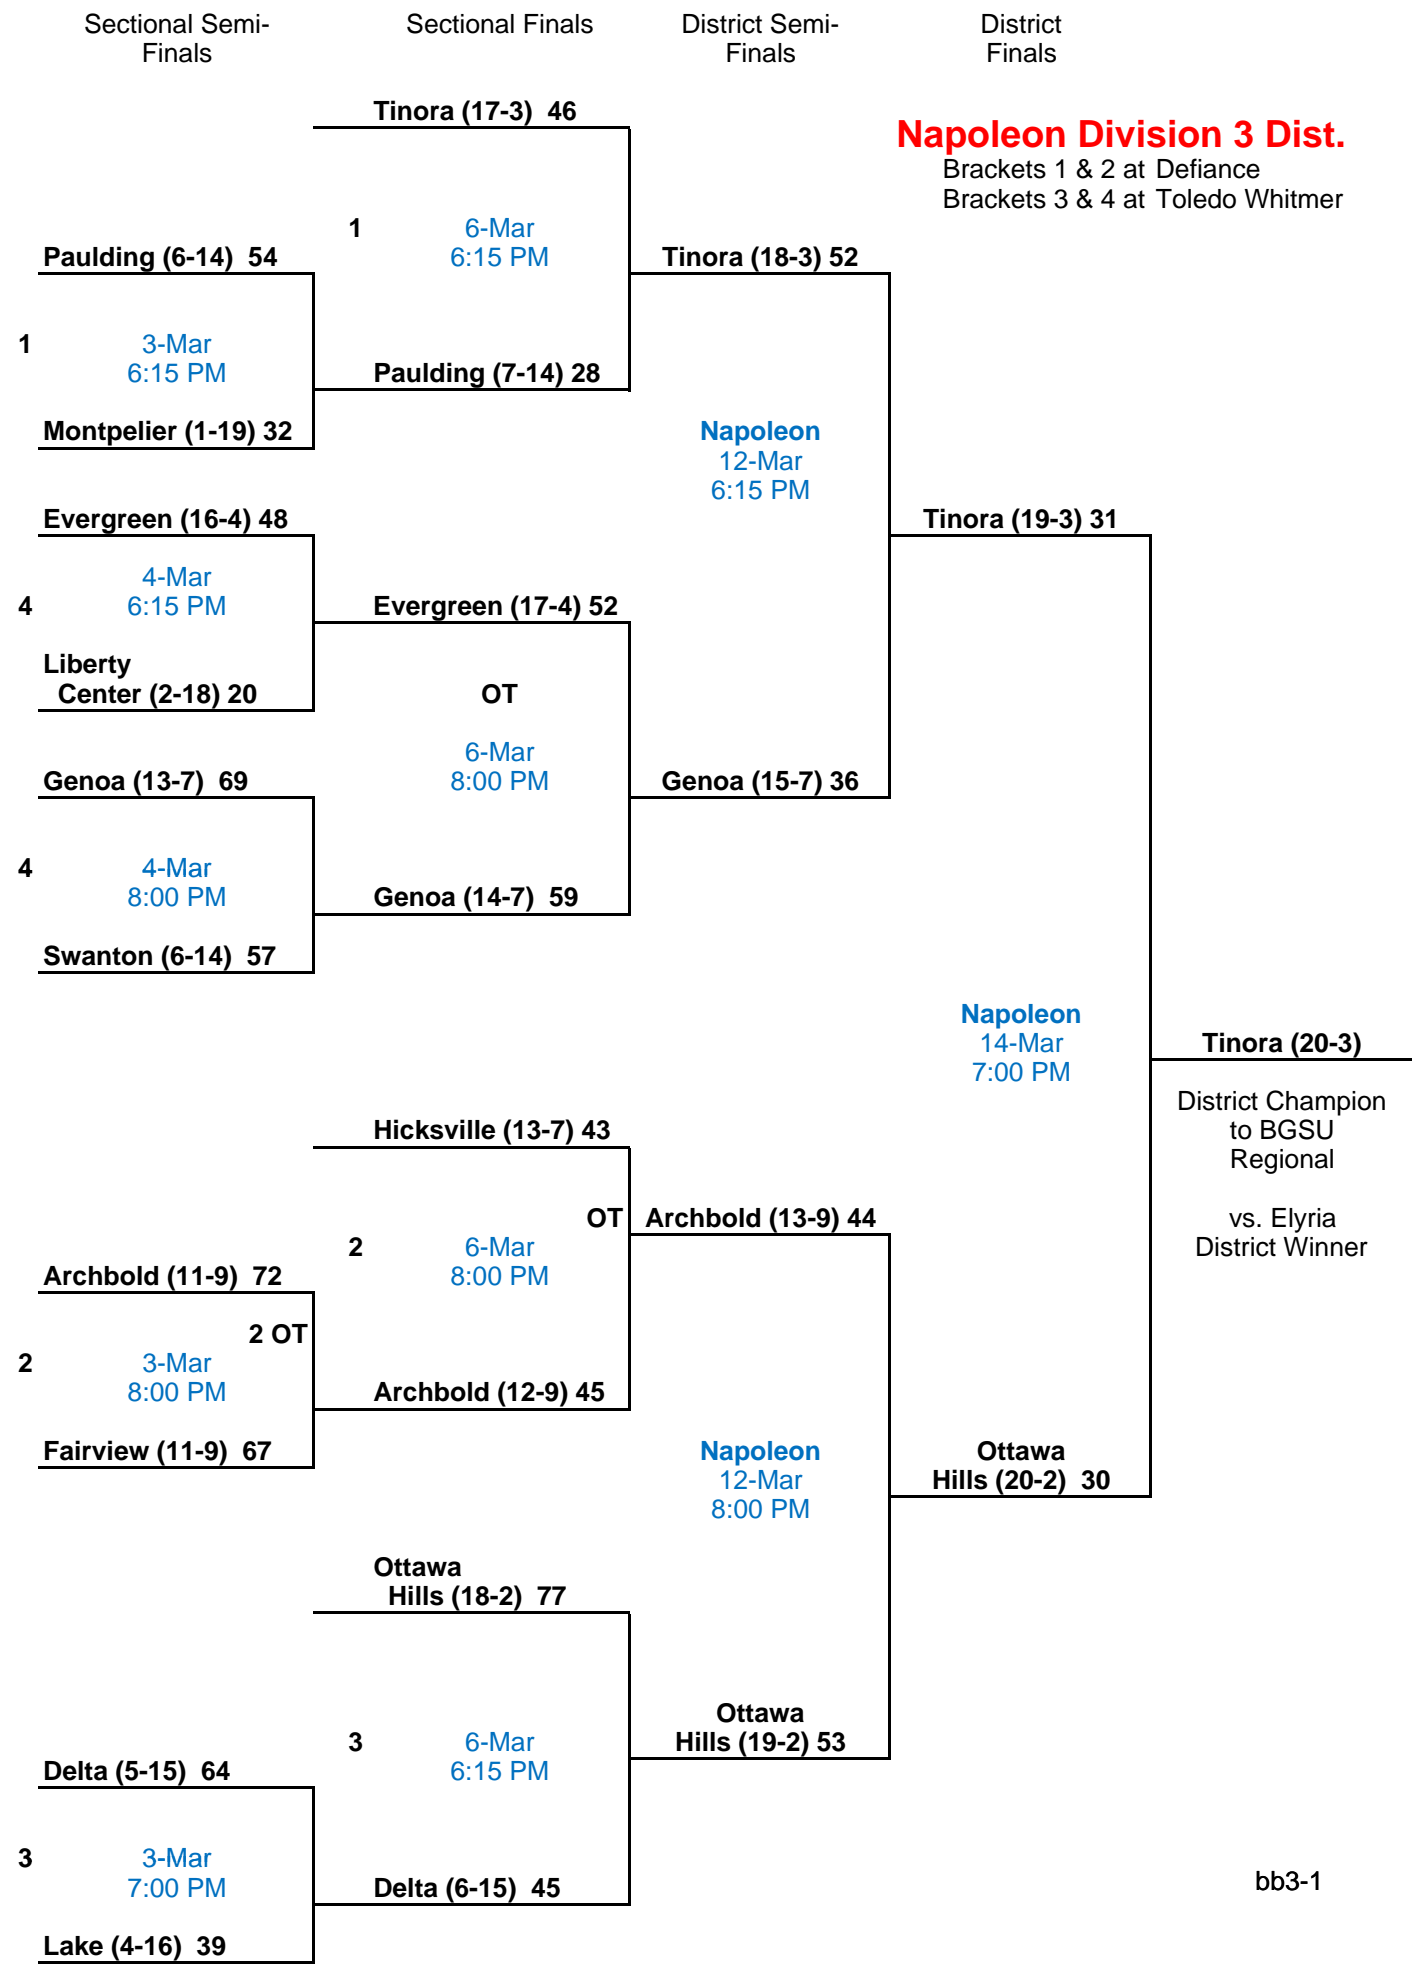

Sectional Semi-Finals

Sectional Finals

District Semi-Finals

District Finals

BGSU Division 1 District

Brackets 1 & 2 at Willard
Brackets 3 & 4 at Liberty-Benton

Sectional Semi-Finals

Sectional Finals

District Semi-Finals

District Finals

Toledo Division 1 District

Brackets 5 & 6 at Toledo Waite
Brackets 7 & 8 at Toledo Cent. Cath.

Napoleon Division 3 Dist.
 Brackets 1 & 2 at Defiance
 Brackets 3 & 4 at Toledo Whitmer

Sectional Semi-Finals

Sectional Finals

District Semi-Finals

District Finals

Wapakoneta Division 4

Brackets 1 & 2 at Coldwater
Brackets 3 & 4 at Lima Bath

2009 Trail Trash Calendar

Monday	Tuesday	Wednesday	Thursday	Friday	Saturday
2 <i>March</i>	3 Sectionals at all Sites in all Divisions 6:15 & 8:15	4 Division I Sectional at Central Catholic. Div. II Sec. at all sites Div. III, IV Sectional at selected sites.	5	6 Sectional Finals at all Sites in all Divisions 6:15 & 8:15	7
9	10 Division IV District at All Sites	11 Division II District at Ashland & BGSU Division III District at Elida and Mansfield	12 Division I District at Willard & Liberty Benton & UT. Division III District at Napoleon	13 Division IV Finals at all Sites 7:00	14 Division I Finals at BGSU & UT. Division II at BGSU & Ashland Division III at Elida, Napoleon, Mansfield
16	17 Division IV Regional at BGSU 6:15 & 8:00	18 Division III Regional at BGSU 6:15 & 8:00	19 Division I Regional at UT 7:00 Division II Regional at BGSU 6:15 & 8:00	20 Division IV Finals at BGSU 7:30	21 Division I Finals at Akron 7:30 Division II Finals at BGSU 3:00 Division III Finals at BGSU 7:30
23	24	25	26 STATE	27 TOURNAMENT	28 COLUMBUS