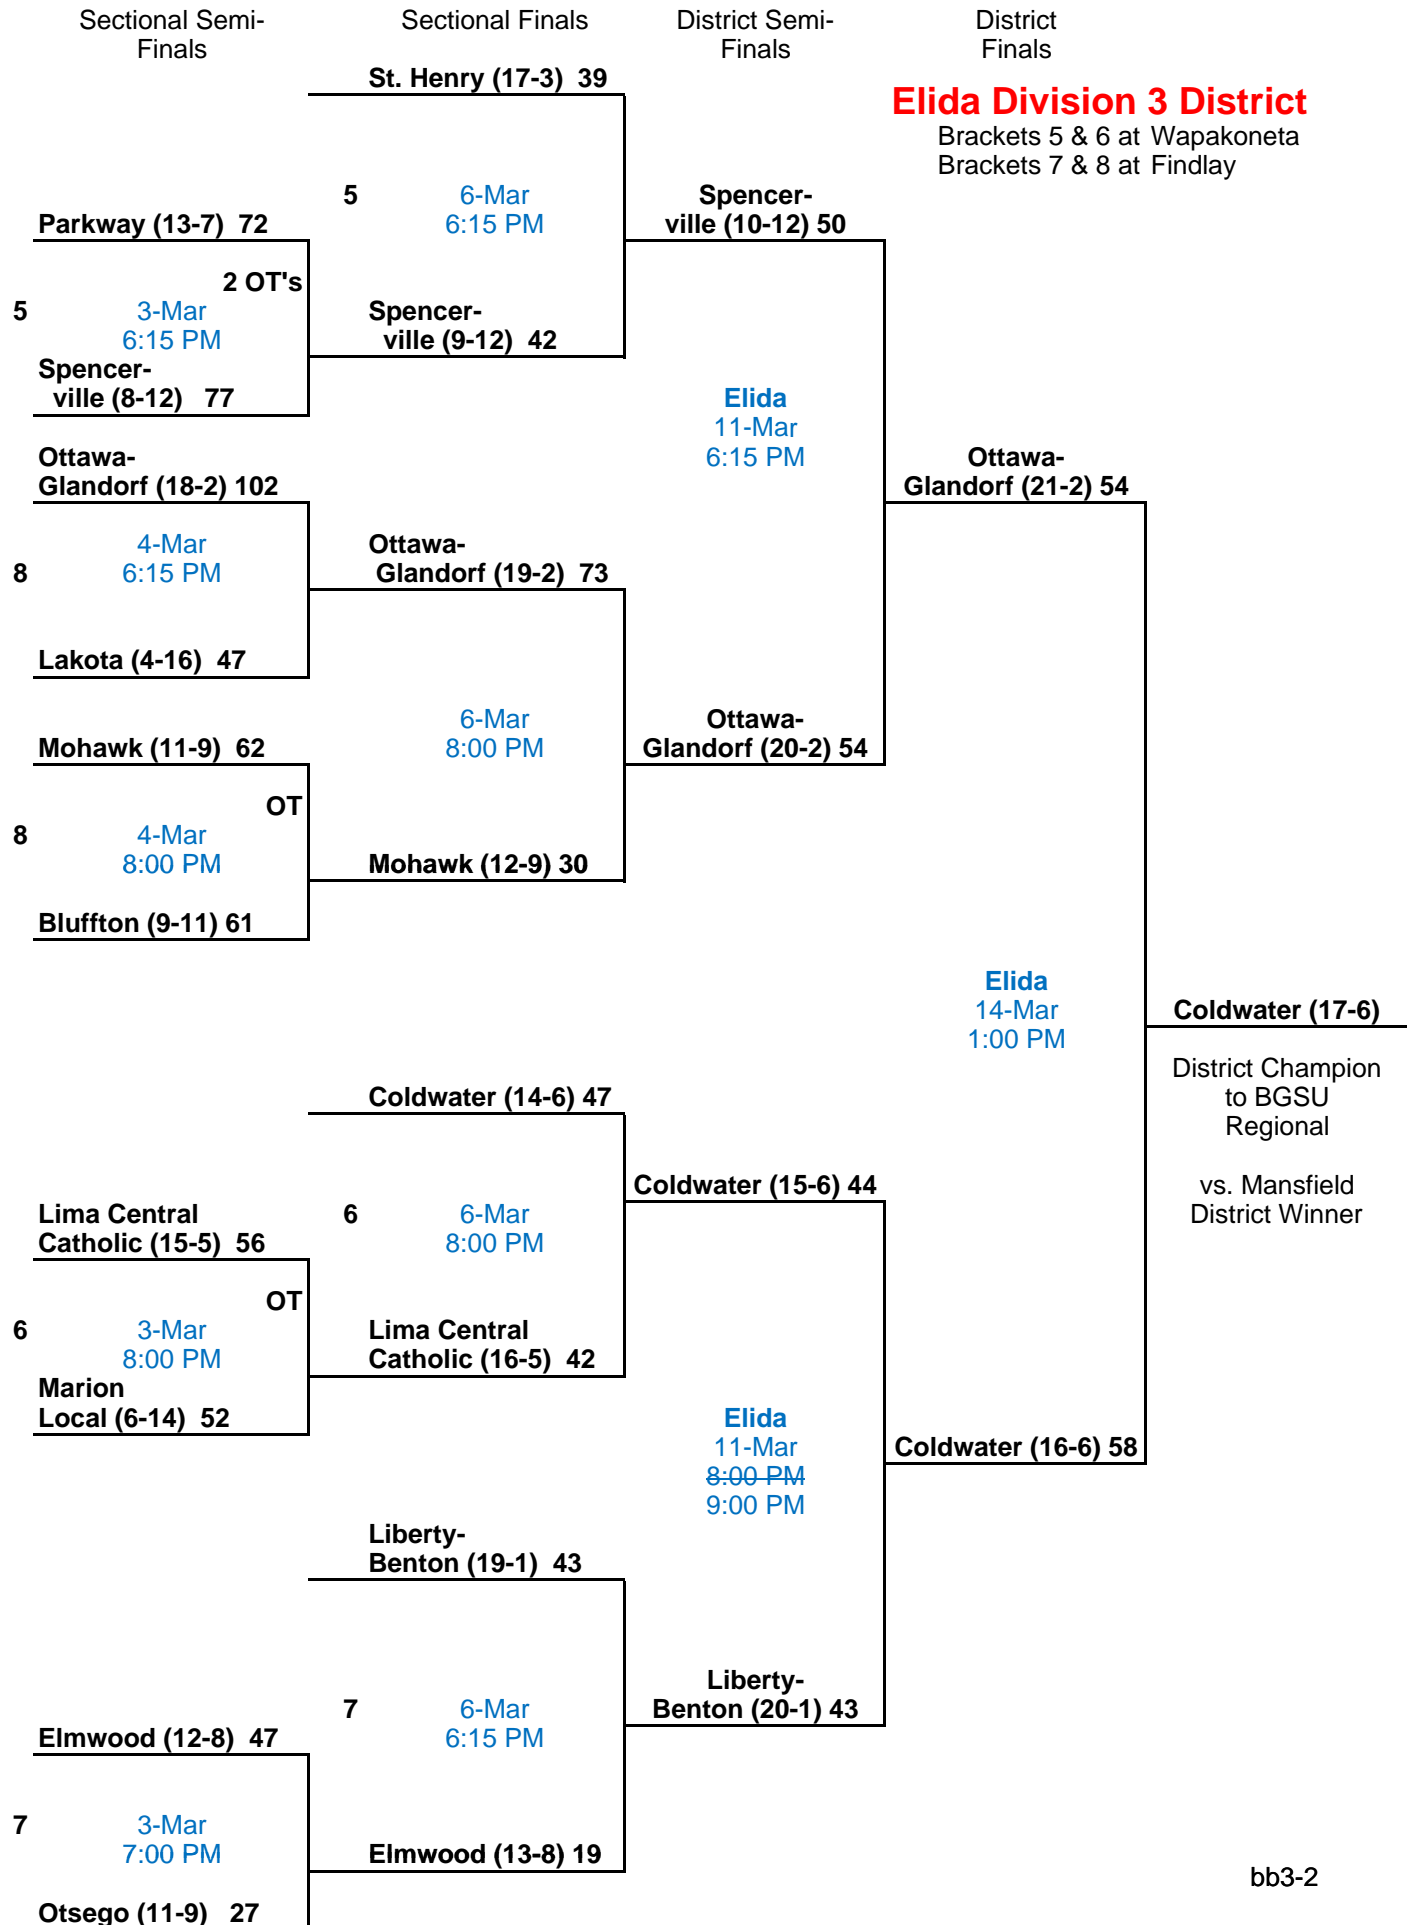

Sectional Semi-Finals

Sectional Finals

District Semi-Finals

District Finals

BGSU Division 1 District

Brackets 1 & 2 at Willard
Brackets 3 & 4 at Liberty-Benton

Sectional Semi-Finals

Sectional Finals

District Semi-Finals

District Finals

Toledo Division 1 District

Brackets 5 & 6 at Toledo Waite
Brackets 7 & 8 at Toledo Cent. Cath.

Napoleon Division 3 Dist.
 Brackets 1 & 2 at Defiance
 Brackets 3 & 4 at Toledo Whitmer

Sectional Semi-Finals

Sectional Finals

District Semi-Finals

District Finals

Wapakoneta Division 4

Brackets 1 & 2 at Coldwater
Brackets 3 & 4 at Lima Bath

2009 Trail Trash Calendar

Monday	Tuesday	Wednesday	Thursday	Friday	Saturday
2 <i>March</i>	3 Sectionals at all Sites in all Divisions 6:15 & 8:15	4 Division I Sectional at Central Catholic. Div. II Sec. at all sites Div. III, IV Sectional at selected sites.	5	6 Sectional Finals at all Sites in all Divisions 6:15 & 8:15	7
9	10 Division IV District at All Sites	11 Division II District at Ashland & BGSU Division III District at Elida and Mansfield	12 Division I District at Willard & Liberty Benton & UT. Division III District at Napoleon	13 Division IV Finals at all Sites 7:00	14 Division I Finals at BGSU & UT. Division II at BGSU & Ashland Division III at Elida, Napoleon, Mansfield
16	17 Division IV Regional at BGSU 6:15 & 8:00	18 Division III Regional at BGSU 6:15 & 8:00	19 Division I Regional at UT 7:00 Division II Regional at BGSU 6:15 & 8:00	20 Division IV Finals at BGSU 7:30	21 Division I Finals at Akron 7:30 Division II Finals at BGSU 3:00 Division III Finals at BGSU 7:30
23	24	25	26 STATE	27 TOURNAMENT	28 COLUMBUS