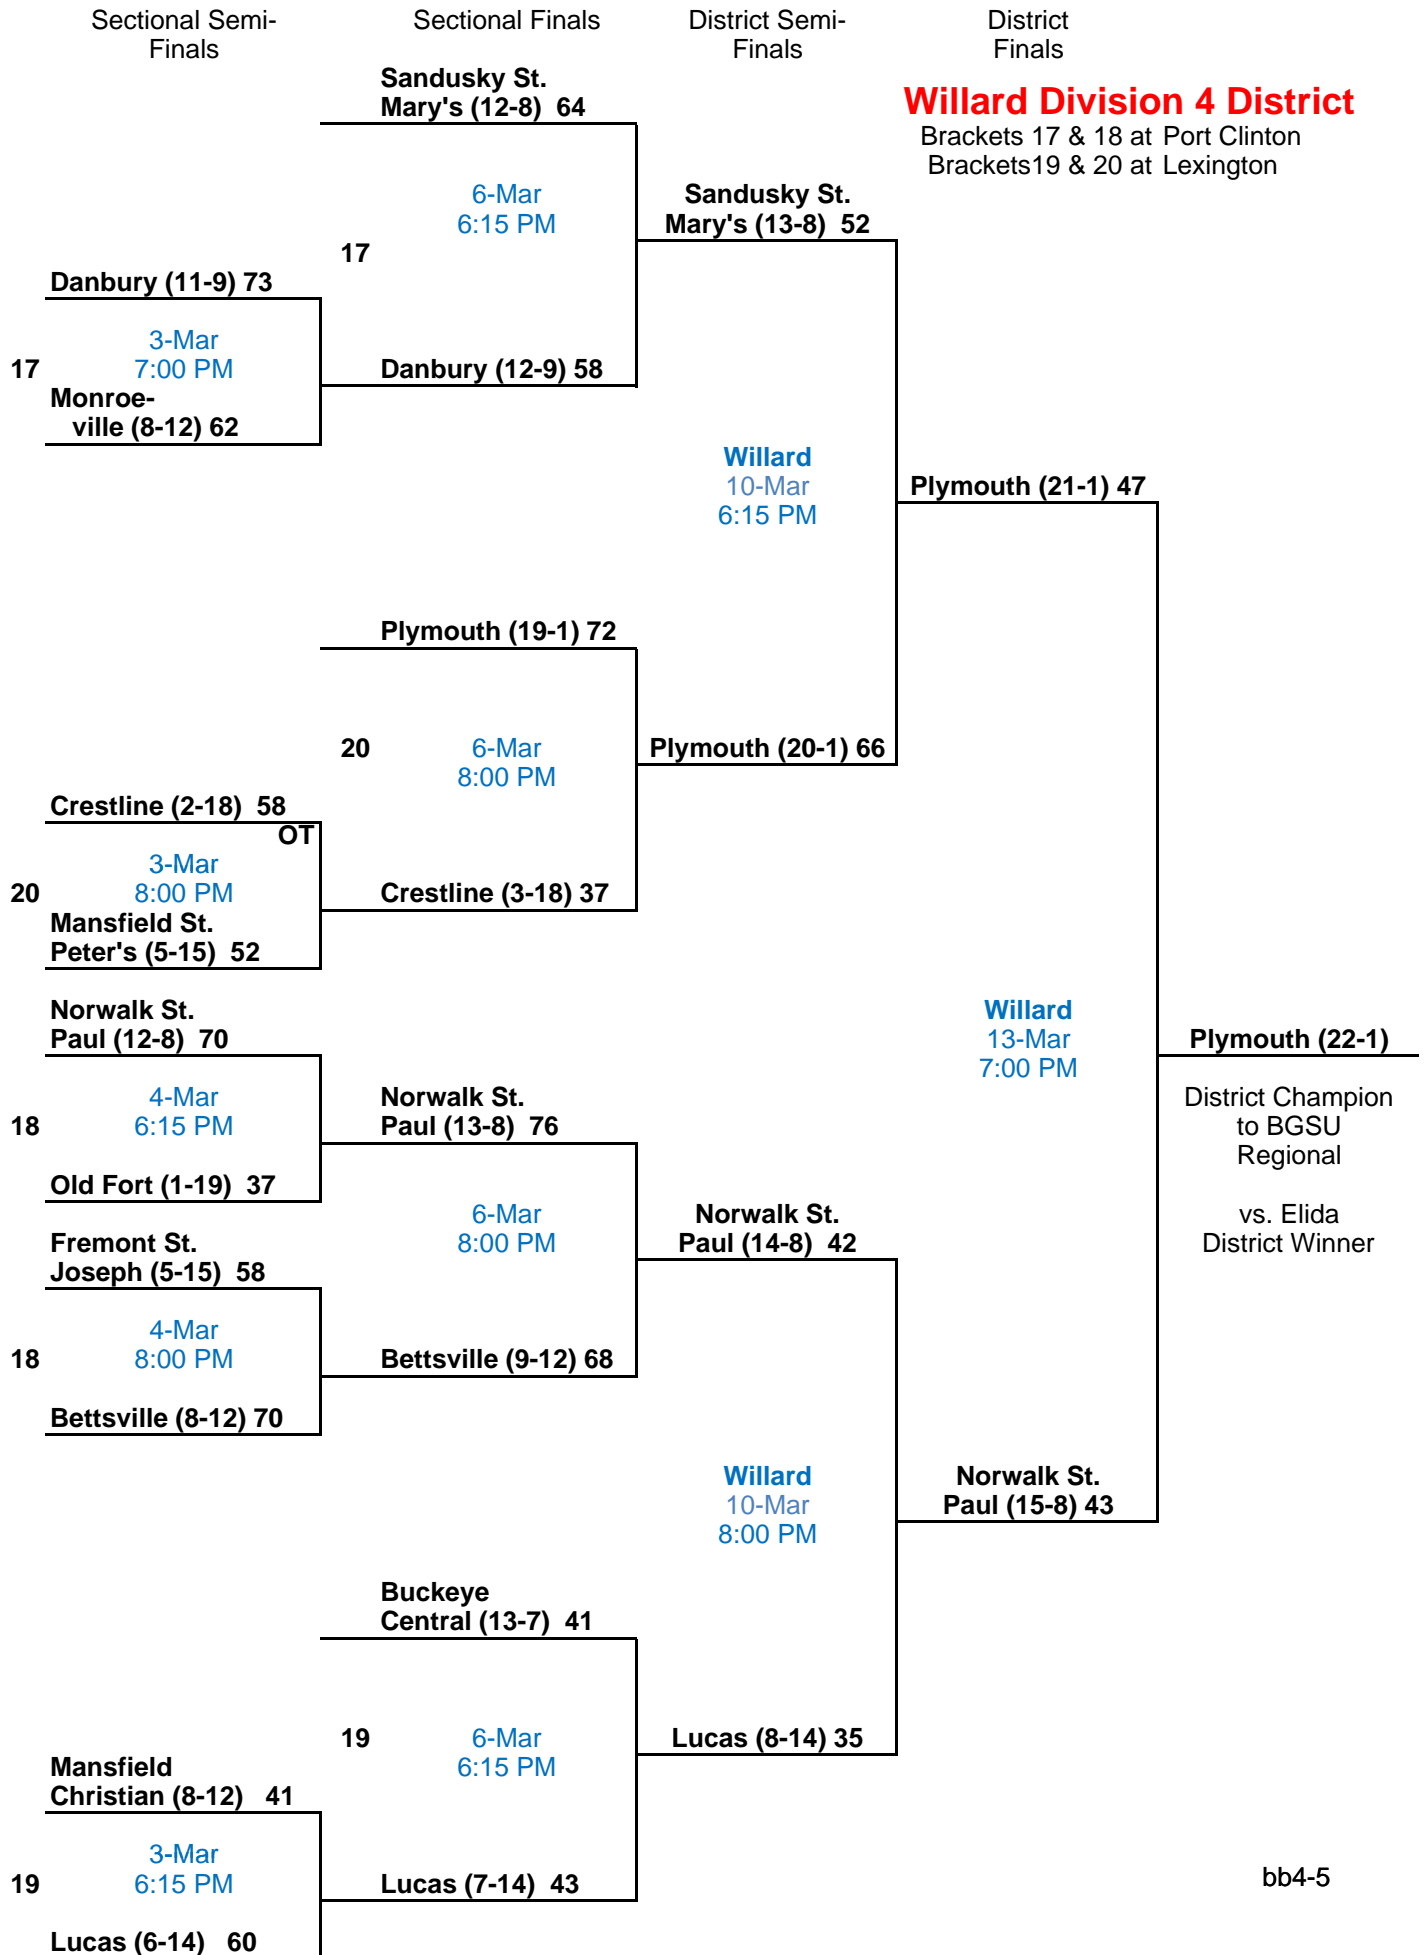

Sectional Semi-Finals

Sectional Finals

District Semi-Finals

District Finals

BGSU Division 1 District

Brackets 1 & 2 at Willard
Brackets 3 & 4 at Liberty-Benton

Sectional Semi-Finals

Sectional Finals

District Semi-Finals

District Finals

Toledo Division 1 District

Brackets 5 & 6 at Toledo Waite
Brackets 7 & 8 at Toledo Cent. Cath.

Napoleon Division 3 Dist.
 Brackets 1 & 2 at Defiance
 Brackets 3 & 4 at Toledo Whitmer

Sectional Semi-Finals

Sectional Finals

District Semi-Finals

District Finals

Wapakoneta Division 4

Brackets 1 & 2 at Coldwater
Brackets 3 & 4 at Lima Bath

2009 Trail Trash Calendar

Monday	Tuesday	Wednesday	Thursday	Friday	Saturday
2 <i>March</i>	3 Sectionals at all Sites in all Divisions 6:15 & 8:15	4 Division I Sectional at Central Catholic. Div. II Sec. at all sites Div. III, IV Sectional at selected sites.	5	6 Sectional Finals at all Sites in all Divisions 6:15 & 8:15	7
9	10 Division IV District at All Sites	11 Division II District at Ashland & BGSU Division III District at Elida and Mansfield	12 Division I District at Willard & Liberty Benton & UT. Division III District at Napoleon	13 Division IV Finals at all Sites 7:00	14 Division I Finals at BGSU & UT. Division II at BGSU & Ashland Division III at Elida, Napoleon, Mansfield
16	17 Division IV Regional at BGSU 6:15 & 8:00	18 Division III Regional at BGSU 6:15 & 8:00	19 Division I Regional at UT 7:00 Division II Regional at BGSU 6:15 & 8:00	20 Division IV Finals at BGSU 7:30	21 Division I Finals at Akron 7:30 Division II Finals at BGSU 3:00 Division III Finals at BGSU 7:30
23	24	25	26 STATE	27 TOURNAMENT	28 COLUMBUS