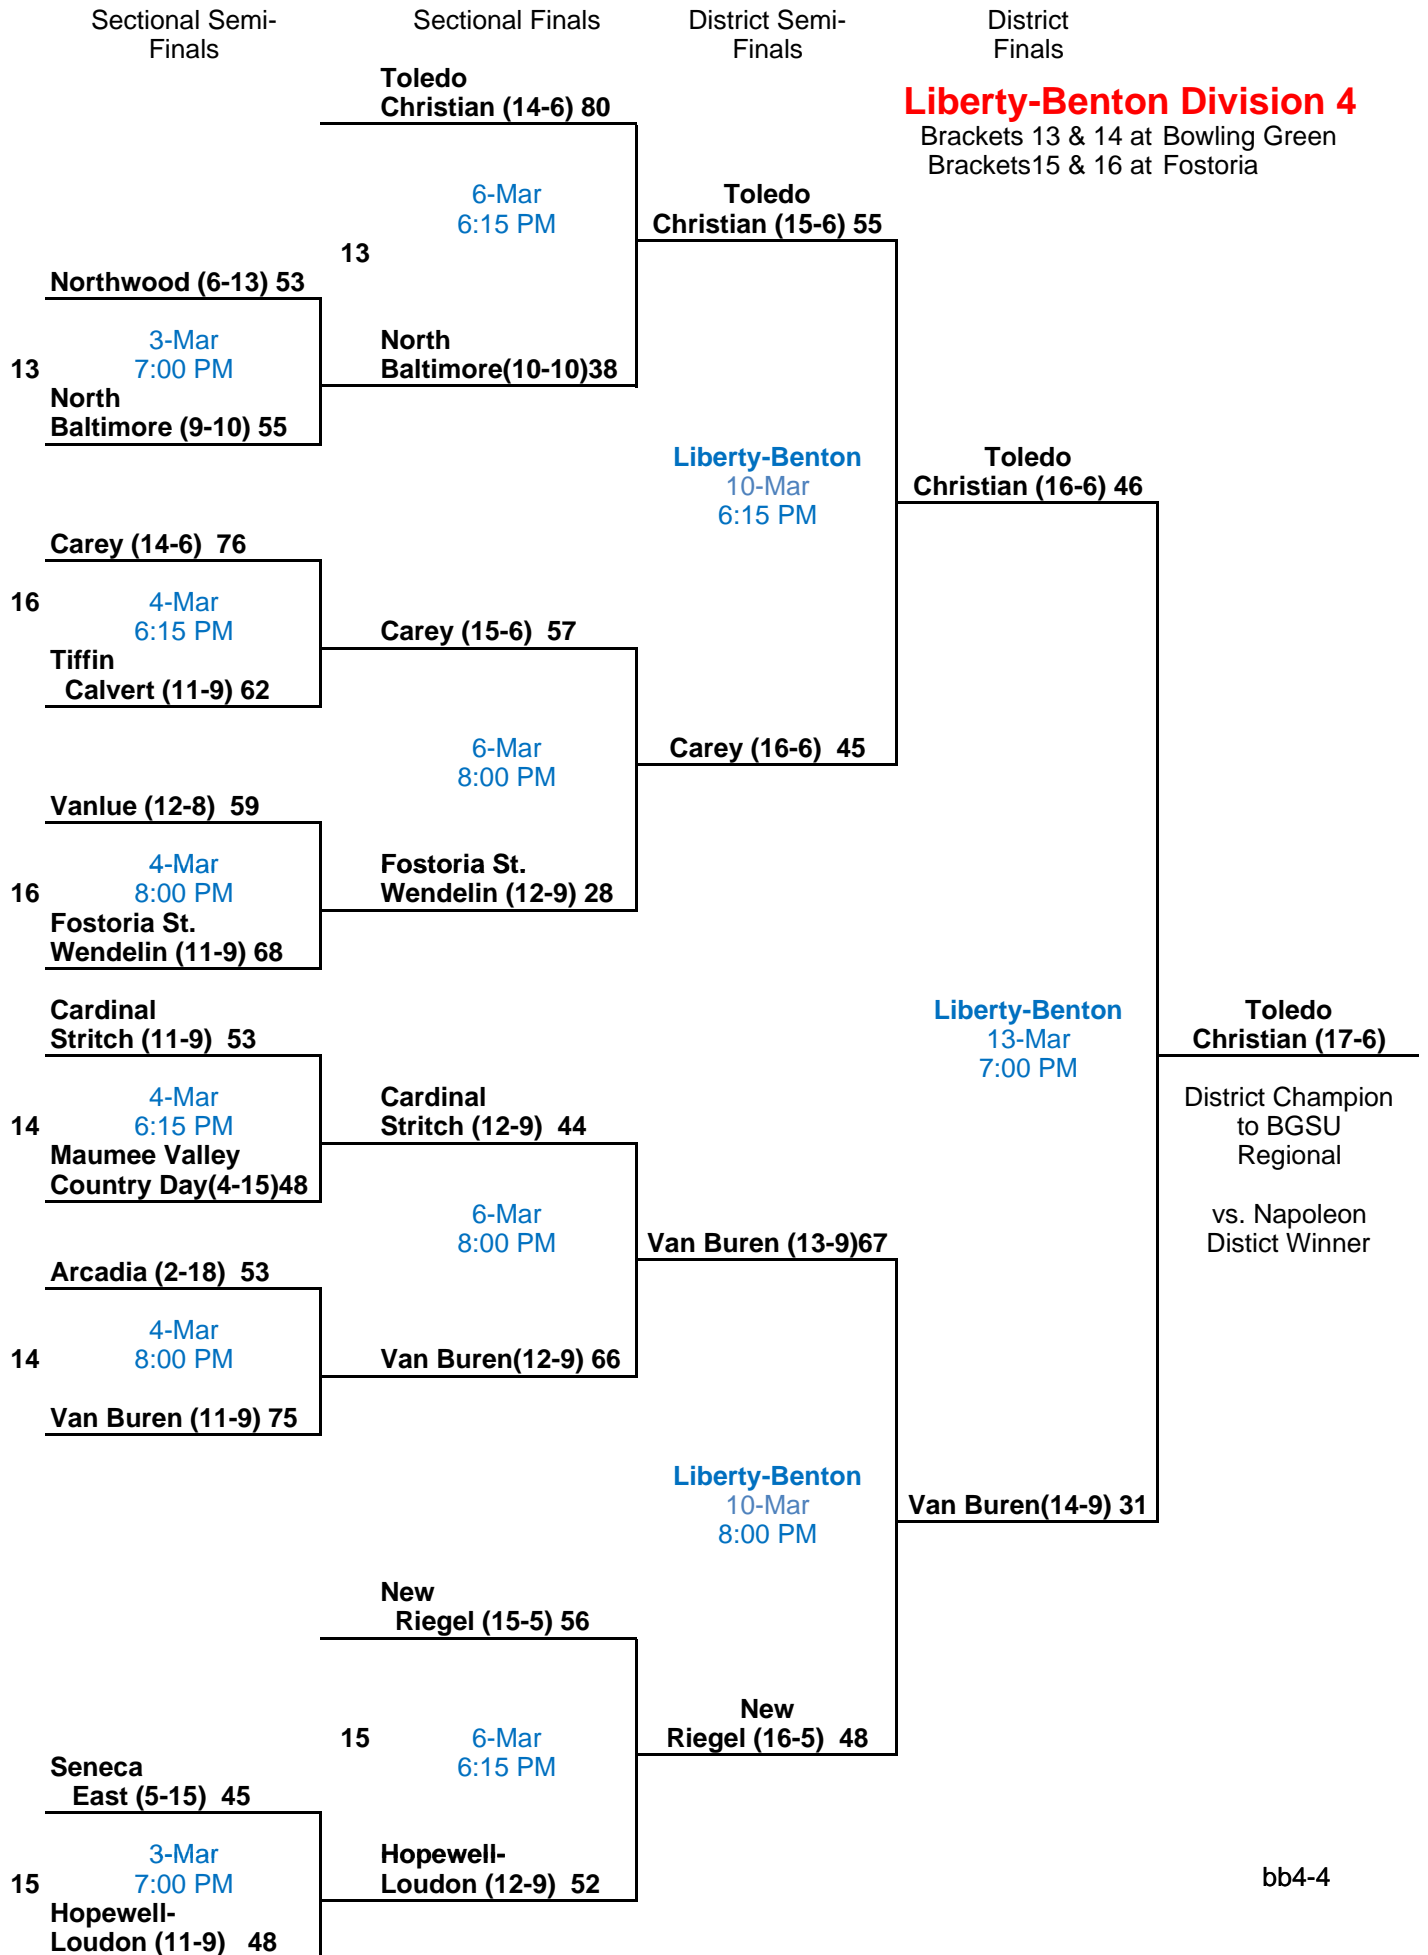

Sectional Semi-Finals

Sectional Finals

District Semi-Finals

District Finals

BGSU Division 1 District

Brackets 1 & 2 at Willard
Brackets 3 & 4 at Liberty-Benton

Sectional Semi-Finals

Sectional Finals

District Semi-Finals

District Finals

Toledo Division 1 District

Brackets 5 & 6 at Toledo Waite
Brackets 7 & 8 at Toledo Cent. Cath.

Napoleon Division 3 Dist.
 Brackets 1 & 2 at Defiance
 Brackets 3 & 4 at Toledo Whitmer

Sectional Semi-Finals

Sectional Finals

District Semi-Finals

District Finals

Wapakoneta Division 4

Brackets 1 & 2 at Coldwater
Brackets 3 & 4 at Lima Bath

2009 Trail Trash Calendar

Monday	Tuesday	Wednesday	Thursday	Friday	Saturday
2 <i>March</i>	3 Sectionals at all Sites in all Divisions 6:15 & 8:15	4 Division I Sectional at Central Catholic. Div. II Sec. at all sites Div. III, IV Sectional at selected sites.	5	6 Sectional Finals at all Sites in all Divisions 6:15 & 8:15	7
9	10 Division IV District at All Sites	11 Division II District at Ashland & BGSU Division III District at Elida and Mansfield	12 Division I District at Willard & Liberty Benton & UT. Division III District at Napoleon	13 Division IV Finals at all Sites 7:00	14 Division I Finals at BGSU & UT. Division II at BGSU & Ashland Division III at Elida, Napoleon, Mansfield
16	17 Division IV Regional at BGSU 6:15 & 8:00	18 Division III Regional at BGSU 6:15 & 8:00	19 Division I Regional at UT 7:00 Division II Regional at BGSU 6:15 & 8:00	20 Division IV Finals at BGSU 7:30	21 Division I Finals at Akron 7:30 Division II Finals at BGSU 3:00 Division III Finals at BGSU 7:30
23	24	25	26 STATE	27 TOURNAMENT	28 COLUMBUS