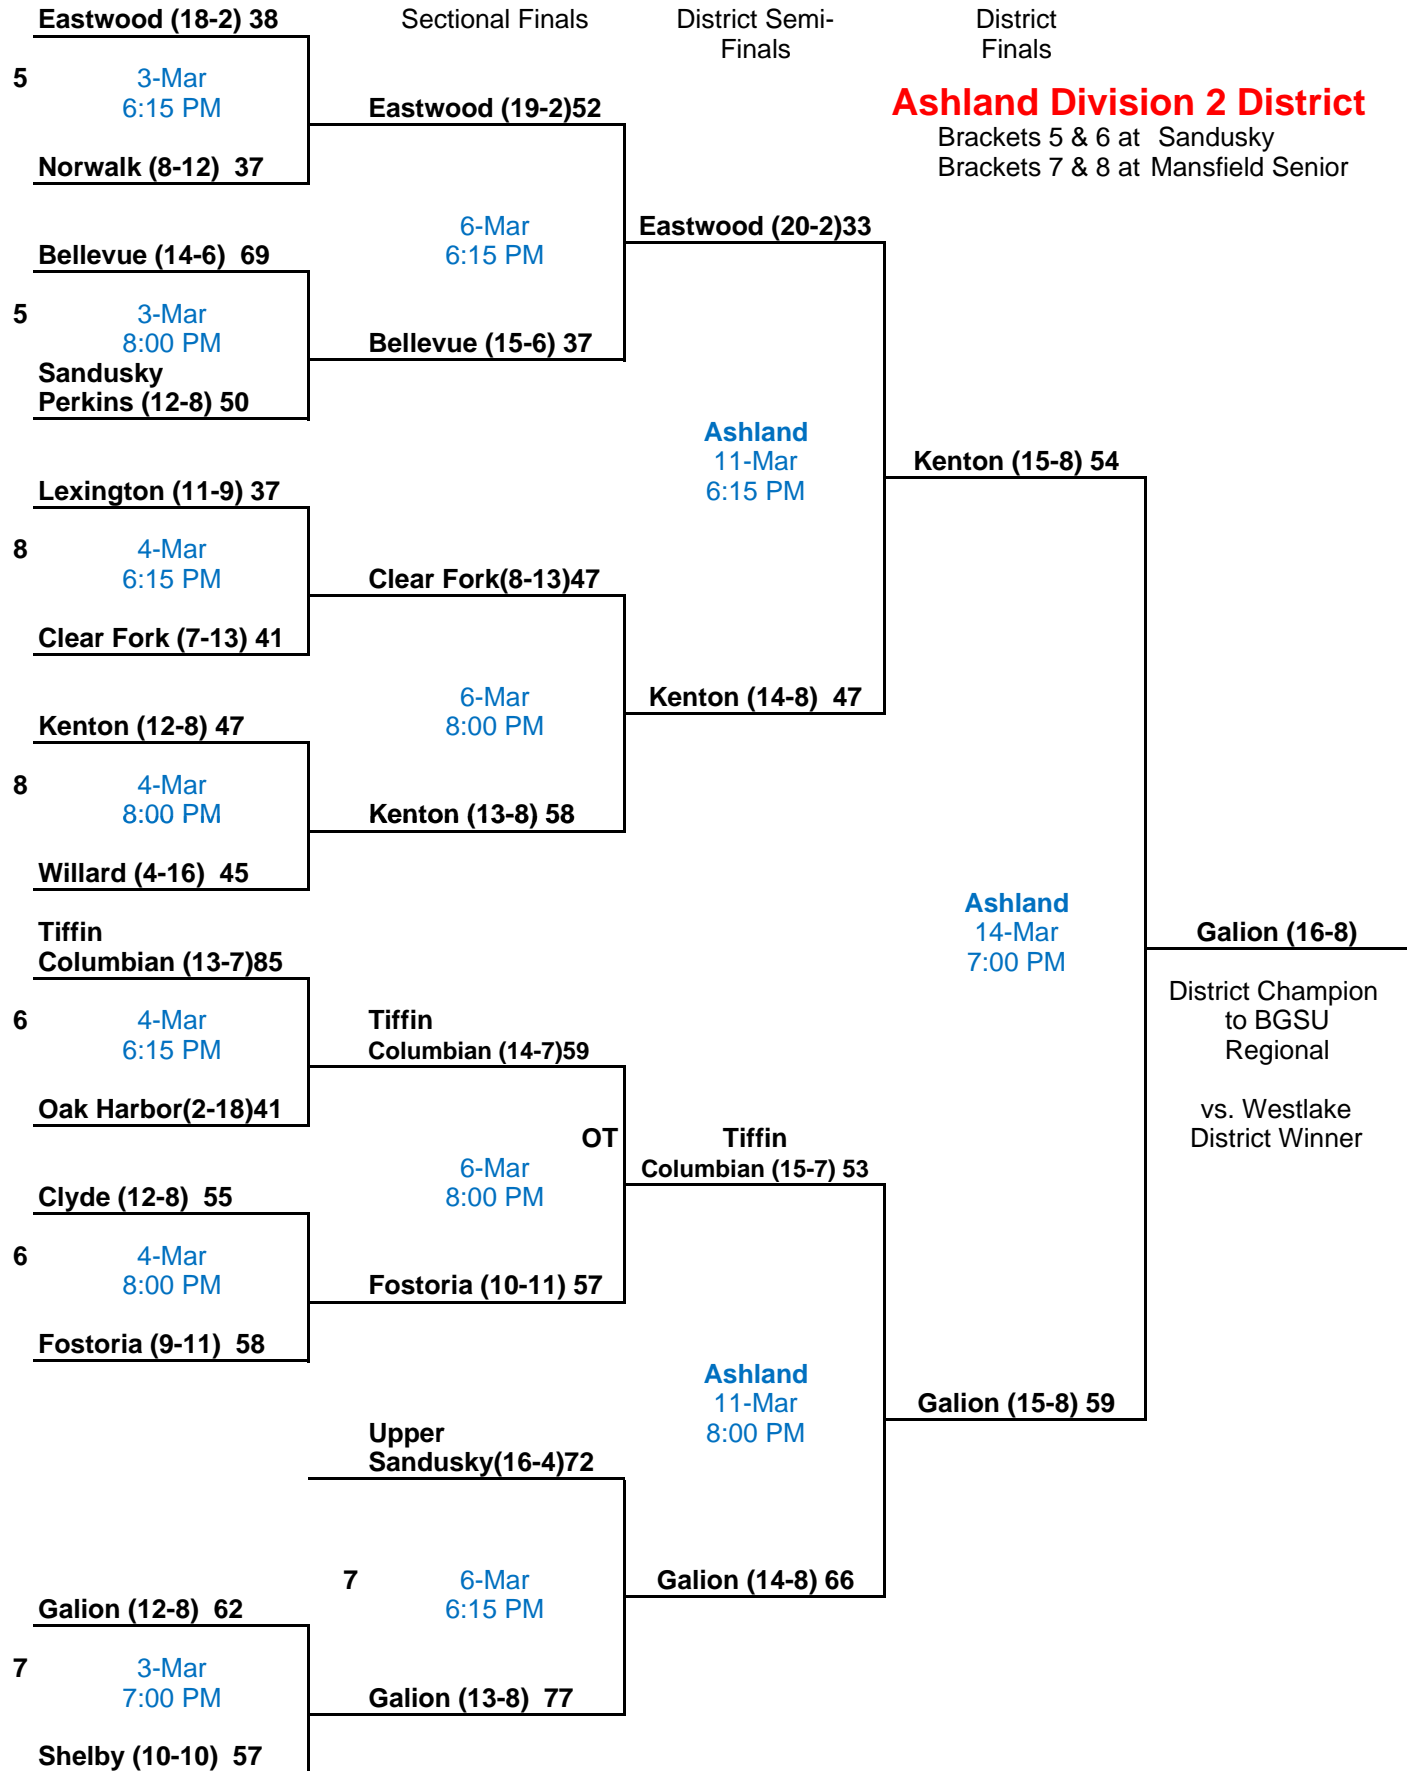

Sectional Semi-Finals

Sectional Finals

District Semi-Finals

District Finals

BGSU Division 1 District

Brackets 1 & 2 at Willard
Brackets 3 & 4 at Liberty-Benton

Sectional Semi-Finals

Sectional Finals

District Semi-Finals

District Finals

Toledo Division 1 District

Brackets 5 & 6 at Toledo Waite
Brackets 7 & 8 at Toledo Cent. Cath.

Napoleon Division 3 Dist.
 Brackets 1 & 2 at Defiance
 Brackets 3 & 4 at Toledo Whitmer

Sectional Semi-Finals

Sectional Finals

District Semi-Finals

District Finals

Wapakoneta Division 4

Brackets 1 & 2 at Coldwater
Brackets 3 & 4 at Lima Bath

2009 Trail Trash Calendar

Monday	Tuesday	Wednesday	Thursday	Friday	Saturday
2 <i>March</i>	3 Sectionals at all Sites in all Divisions 6:15 & 8:15	4 Division I Sectional at Central Catholic. Div. II Sec. at all sites Div. III, IV Sectional at selected sites.	5	6 Sectional Finals at all Sites in all Divisions 6:15 & 8:15	7
9	10 Division IV District at All Sites	11 Division II District at Ashland & BGSU Division III District at Elida and Mansfield	12 Division I District at Willard & Liberty Benton & UT. Division III District at Napoleon	13 Division IV Finals at all Sites 7:00	14 Division I Finals at BGSU & UT. Division II at BGSU & Ashland Division III at Elida, Napoleon, Mansfield
16	17 Division IV Regional at BGSU 6:15 & 8:00	18 Division III Regional at BGSU 6:15 & 8:00	19 Division I Regional at UT 7:00 Division II Regional at BGSU 6:15 & 8:00	20 Division IV Finals at BGSU 7:30	21 Division I Finals at Akron 7:30 Division II Finals at BGSU 3:00 Division III Finals at BGSU 7:30
23	24	25	26 STATE	27 TOURNAMENT	28 COLUMBUS