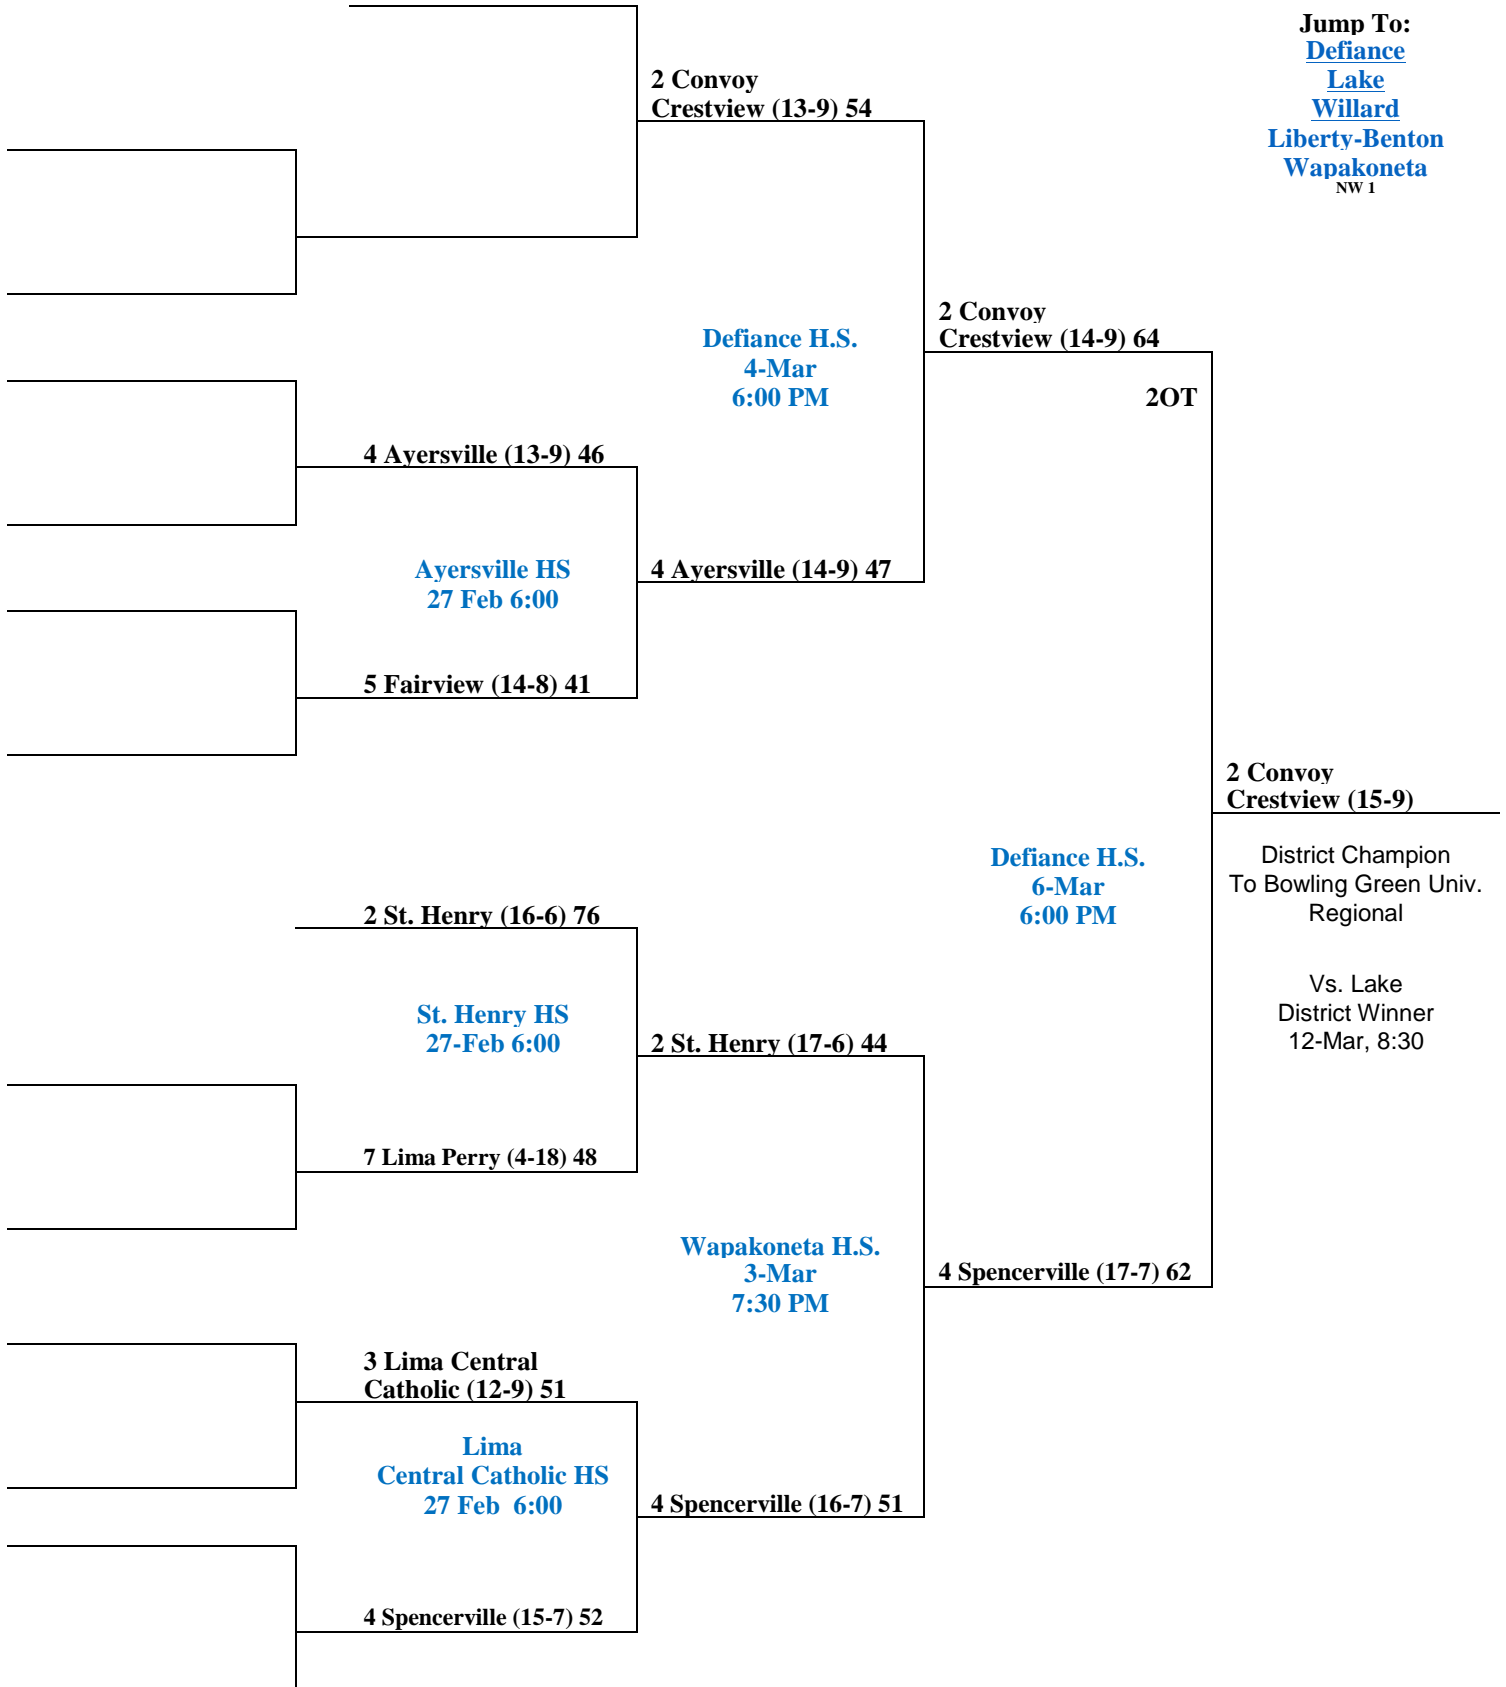

Sectional Semi-Final

Sectional Finals

District Semi-Finals

District Finals
[PDF View](#)

1
2026

Defiance Division 6 Dist.

Seed Number precedes team name

Jump To:
[Defiance](#)
[Lake Willard](#)
[Liberty-Benton](#)
[Wapakoneta](#)
NW 1

Sectional Semi-Final

Sectional Finals

District Semi-Finals

District Finals

2
2026

Lake Division 6 District

Seed Number precedes team name

Jump To:
[Defiance](#)
[Lake Willard](#)
[Liberty-Benton](#)
[Wapakoneta](#)
NW 2