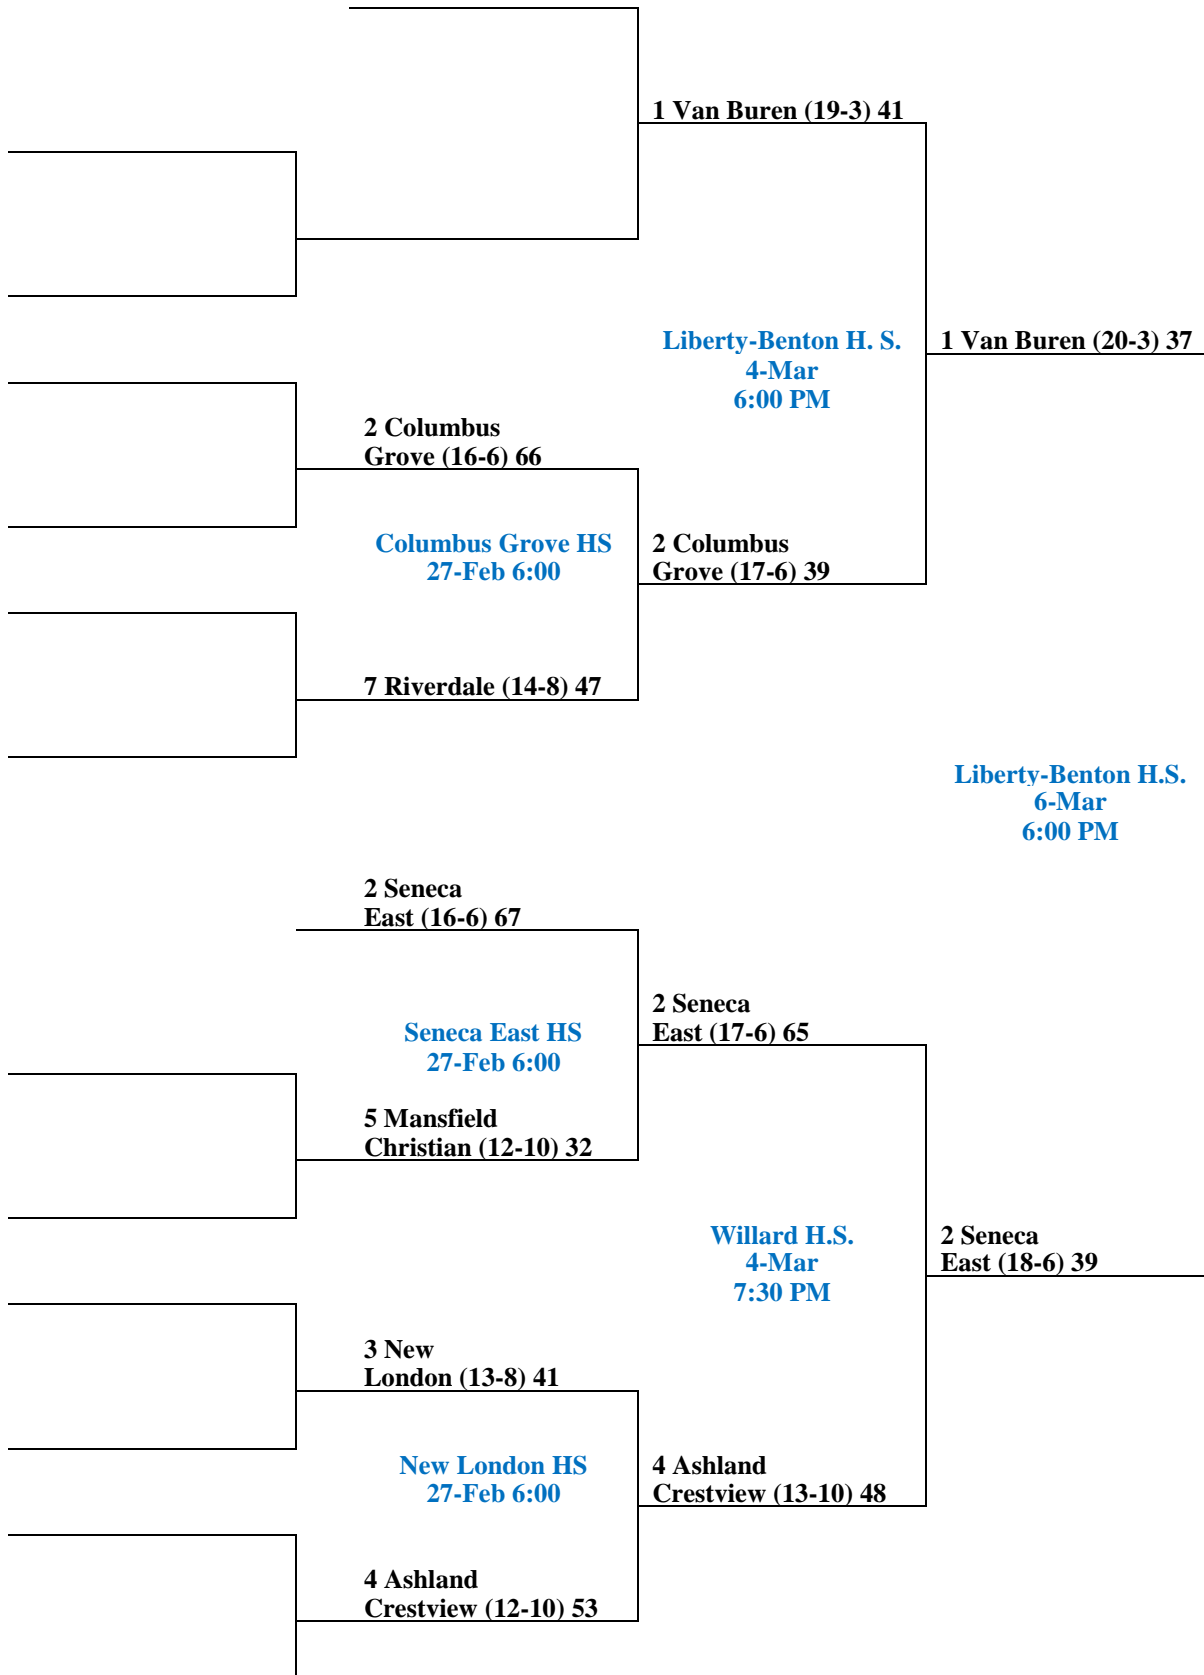

District Semi-Finals

District Finals

4
2026

Liberty-Benton Div. 6 Dist.

Seed Number precedes team name

Jump To:
[Defiance Lake Willard](#)
Liberty-Benton Wapakoneta
NW 4

2 Seneca East (19-6)

District Champion
To Bowling Green Univ.
Regional

Seed Number precedes team name

Jump To:
[Defiance](#)
[Lake Willard](#)
[Liberty-Benton](#)
[Wapakoneta](#)
NW 5