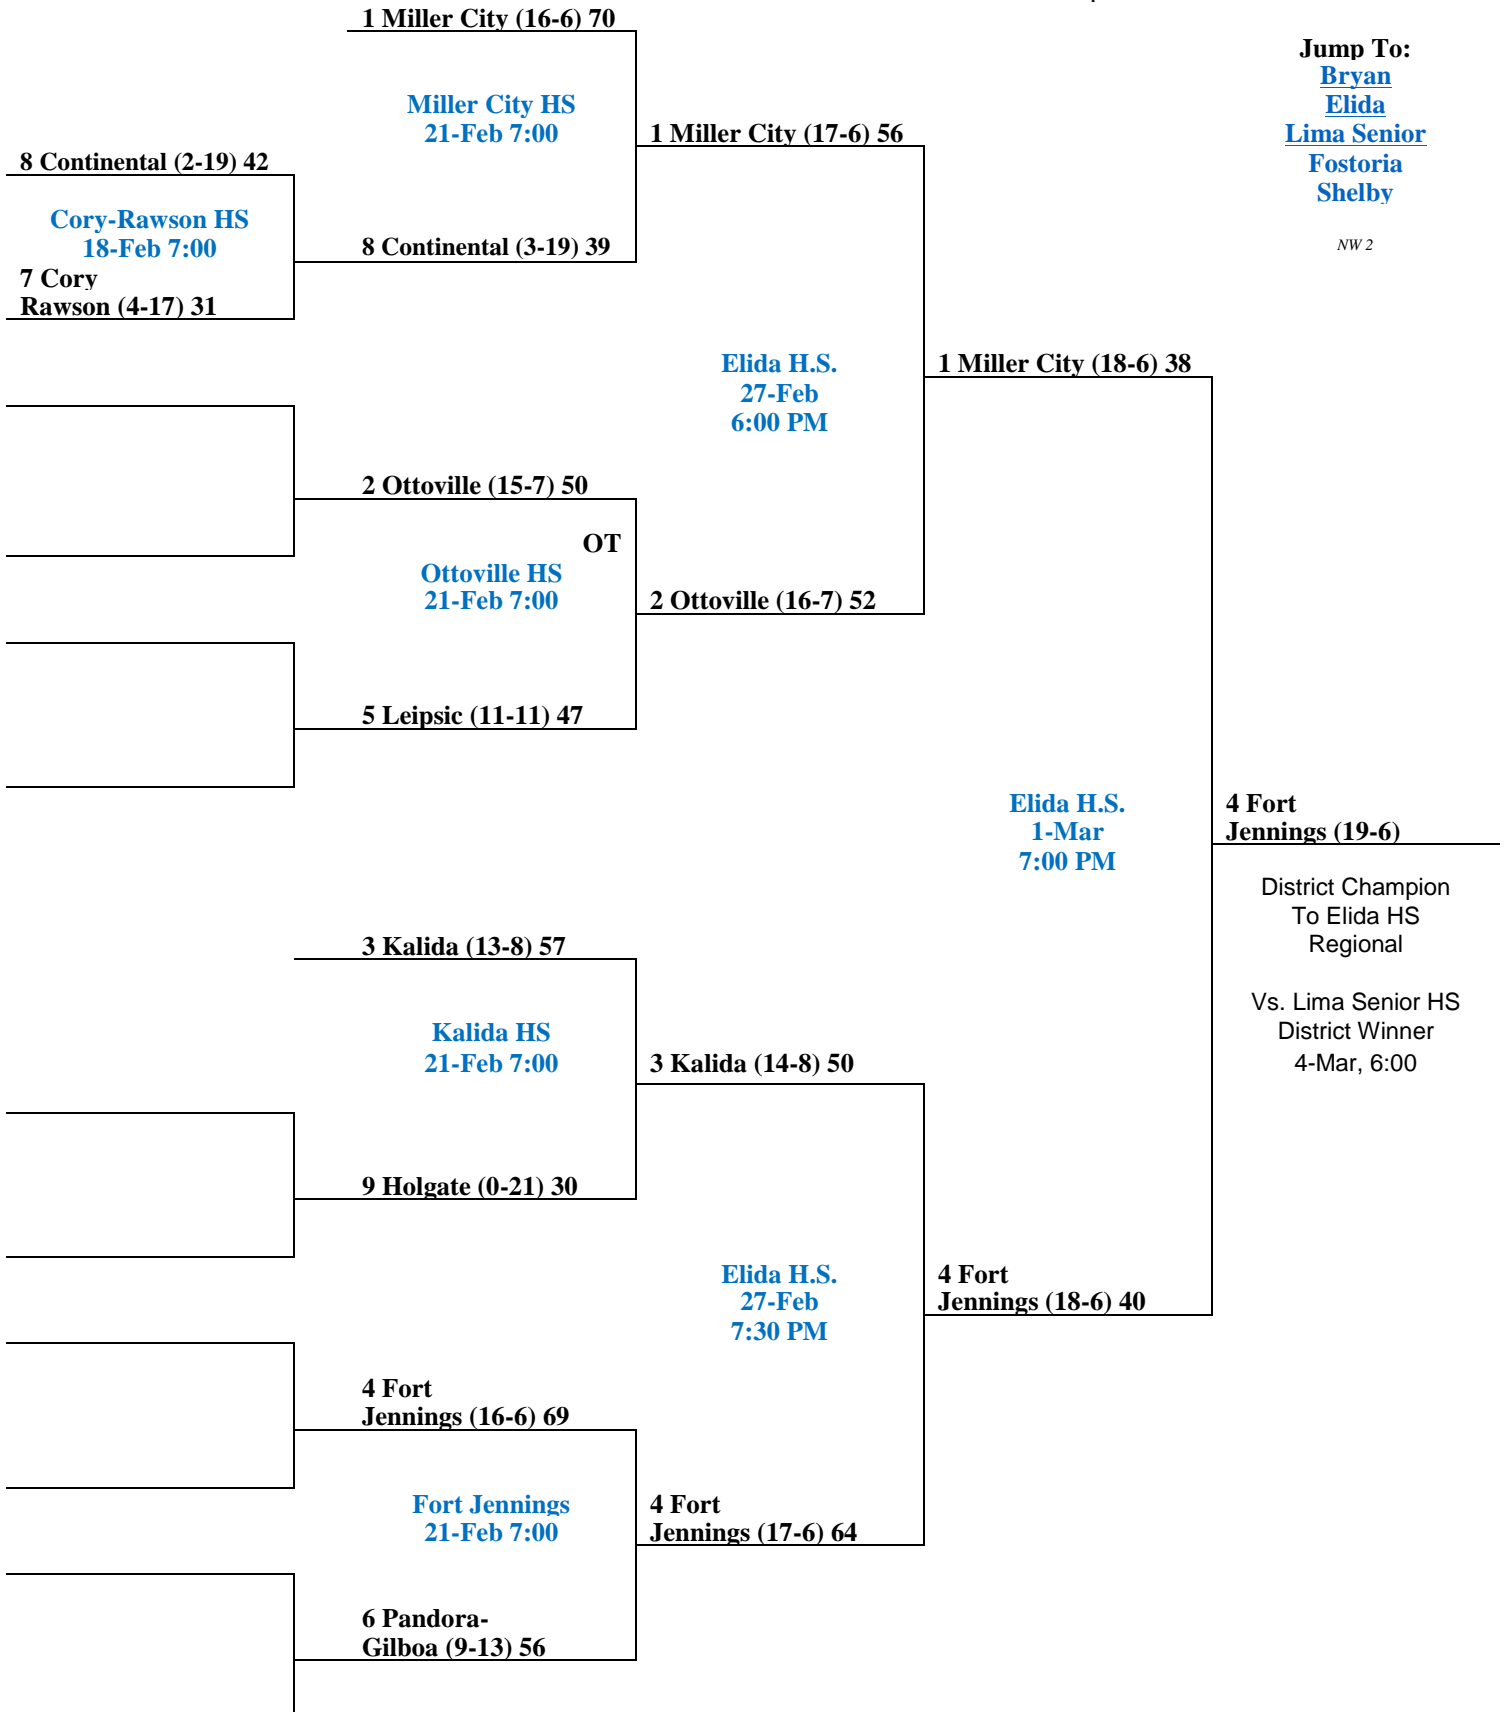

Sectional Semi-Final

Sectional Finals

District Semi-Finals

District Finals

2
2025

Elida Division 7 District

Seed Number precedes team name

Jump To:
[Bryan](#)
[Elida](#)
[Lima Senior](#)
[Fostoria](#)
[Shelby](#)

NW 2