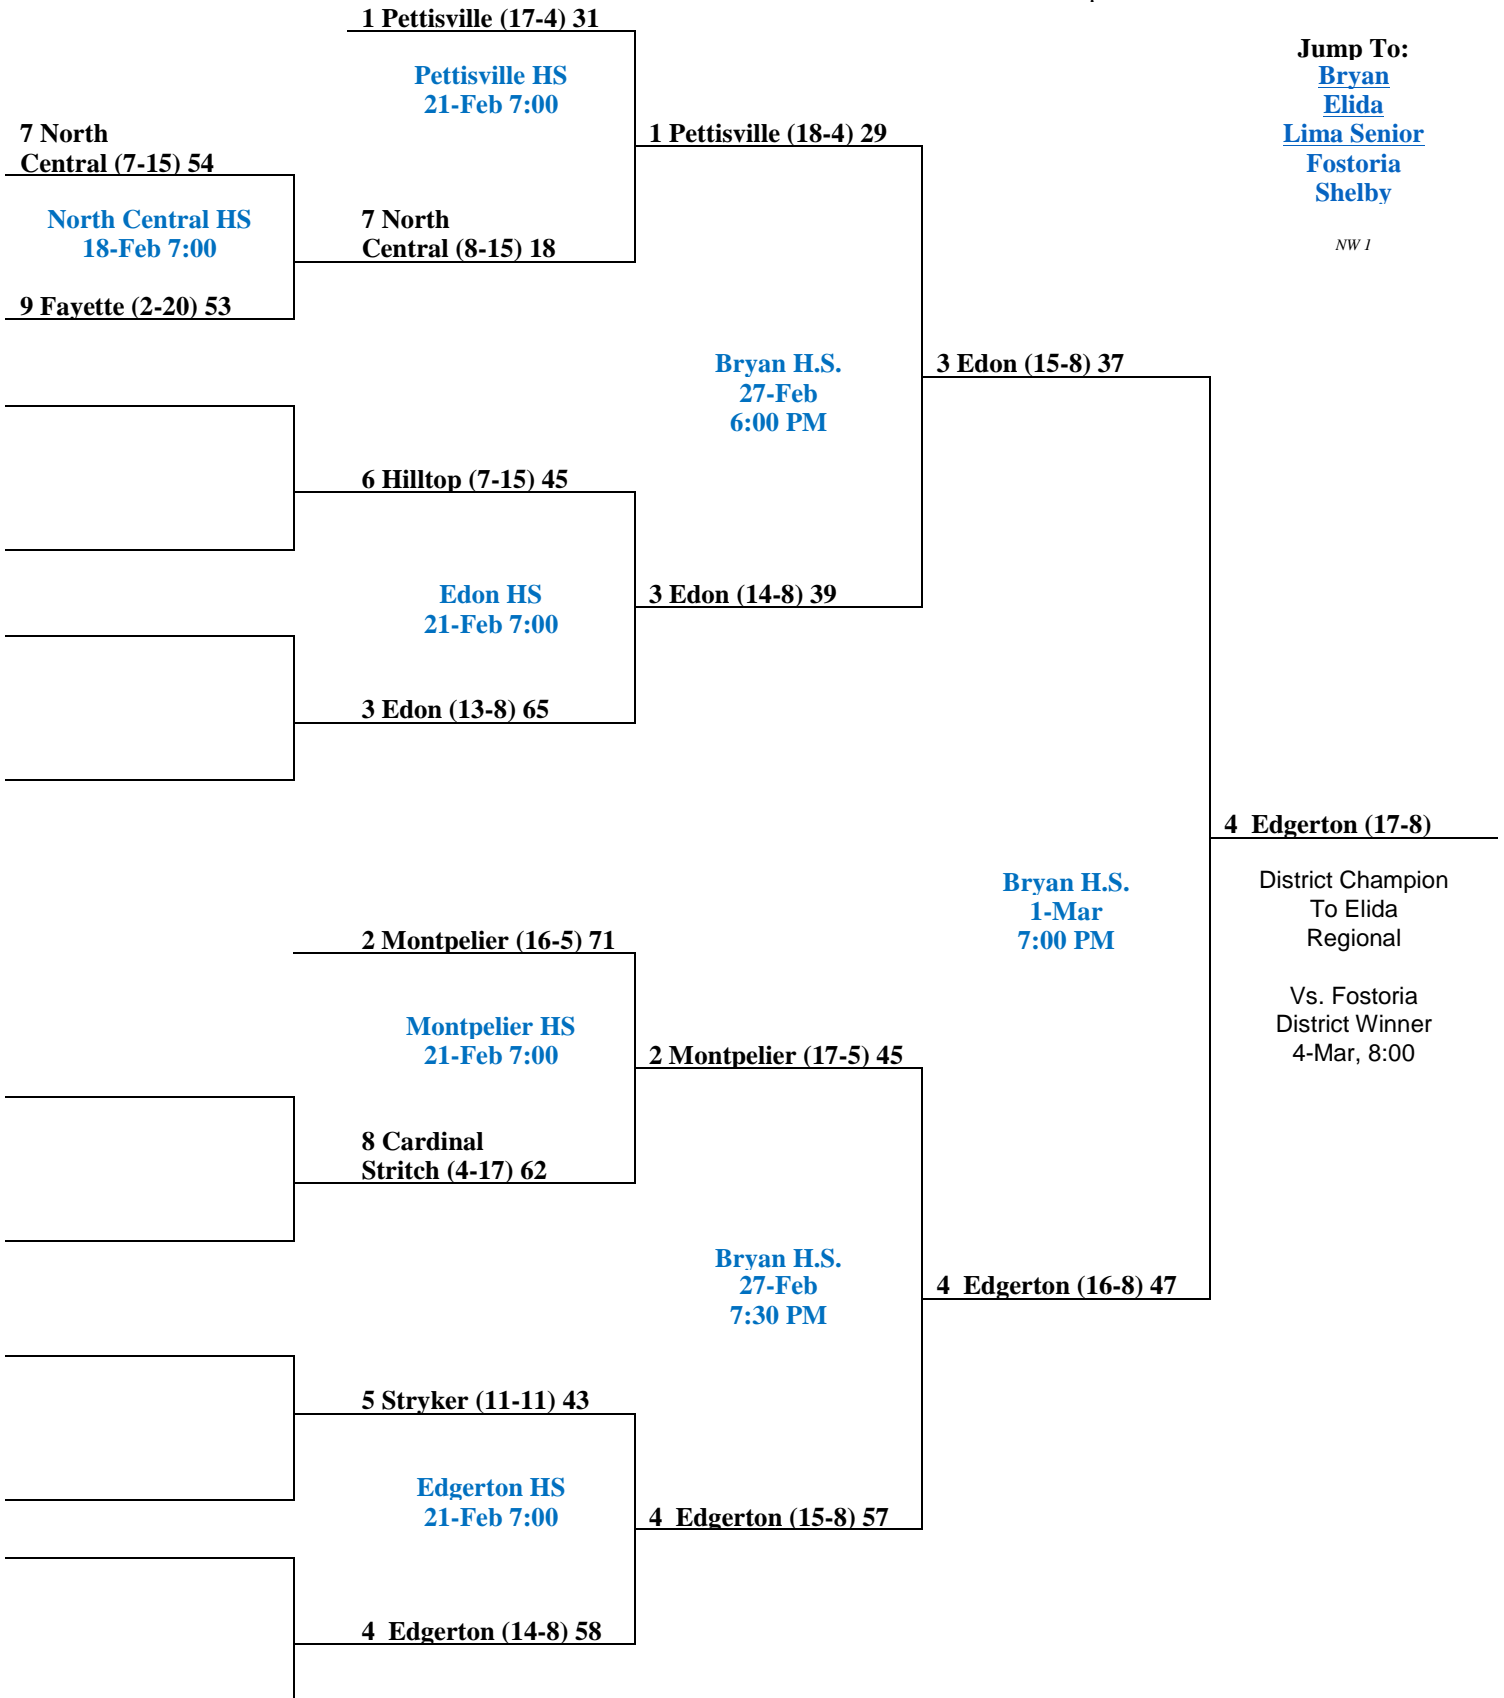

Sectional Semi-Final

Sectional Finals

District Semi-Finals

District Finals  
[PDF View](#)

1  
**2025**

# Bryan Division 7 Dist.

Seed Number precedes team name

**Jump To:**  
[Bryan](#)  
[Elida](#)  
[Lima Senior](#)  
[Fostoria](#)  
[Shelby](#)

*NW 1*

Sectional Semi-Final

Sectional Finals

District Semi-Finals