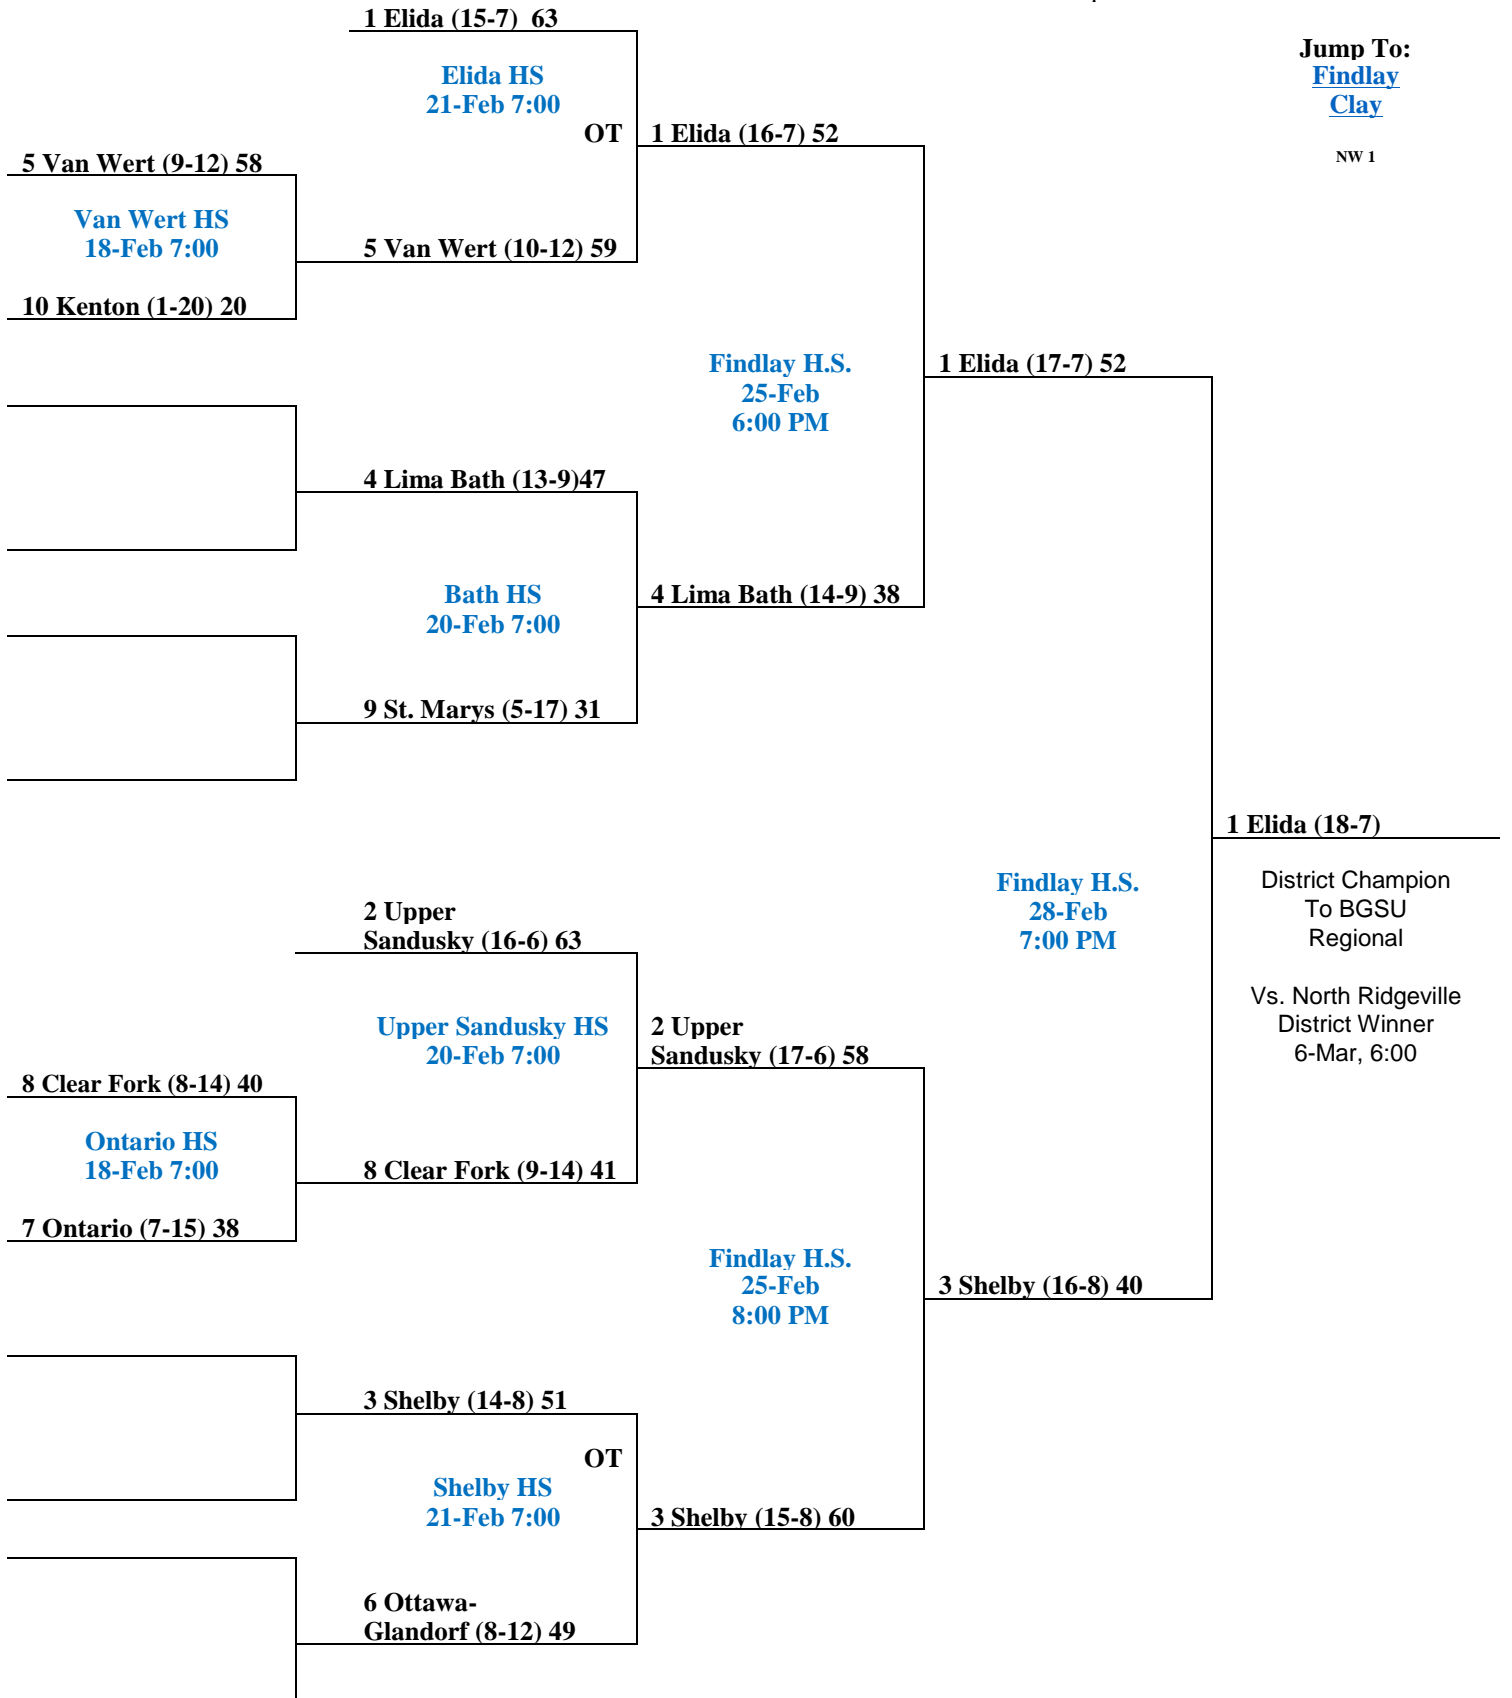

Sectional Semi-Final

Sectional Finals

District Semi-Finals

District Finals
[PDF View](#)

1
2025

Findlay Division 4 District

Seed Number precedes team name

Jump To:
[Findlay](#)
[Clay](#)

NW 1

Sectional Semi-Final

Sectional Finals

District Semi-Finals

District Finals

2
2025

Clay Division 4 District

Seed Number precedes team name

Jump To:
[Findlay](#)
[Clay](#)

NW 2