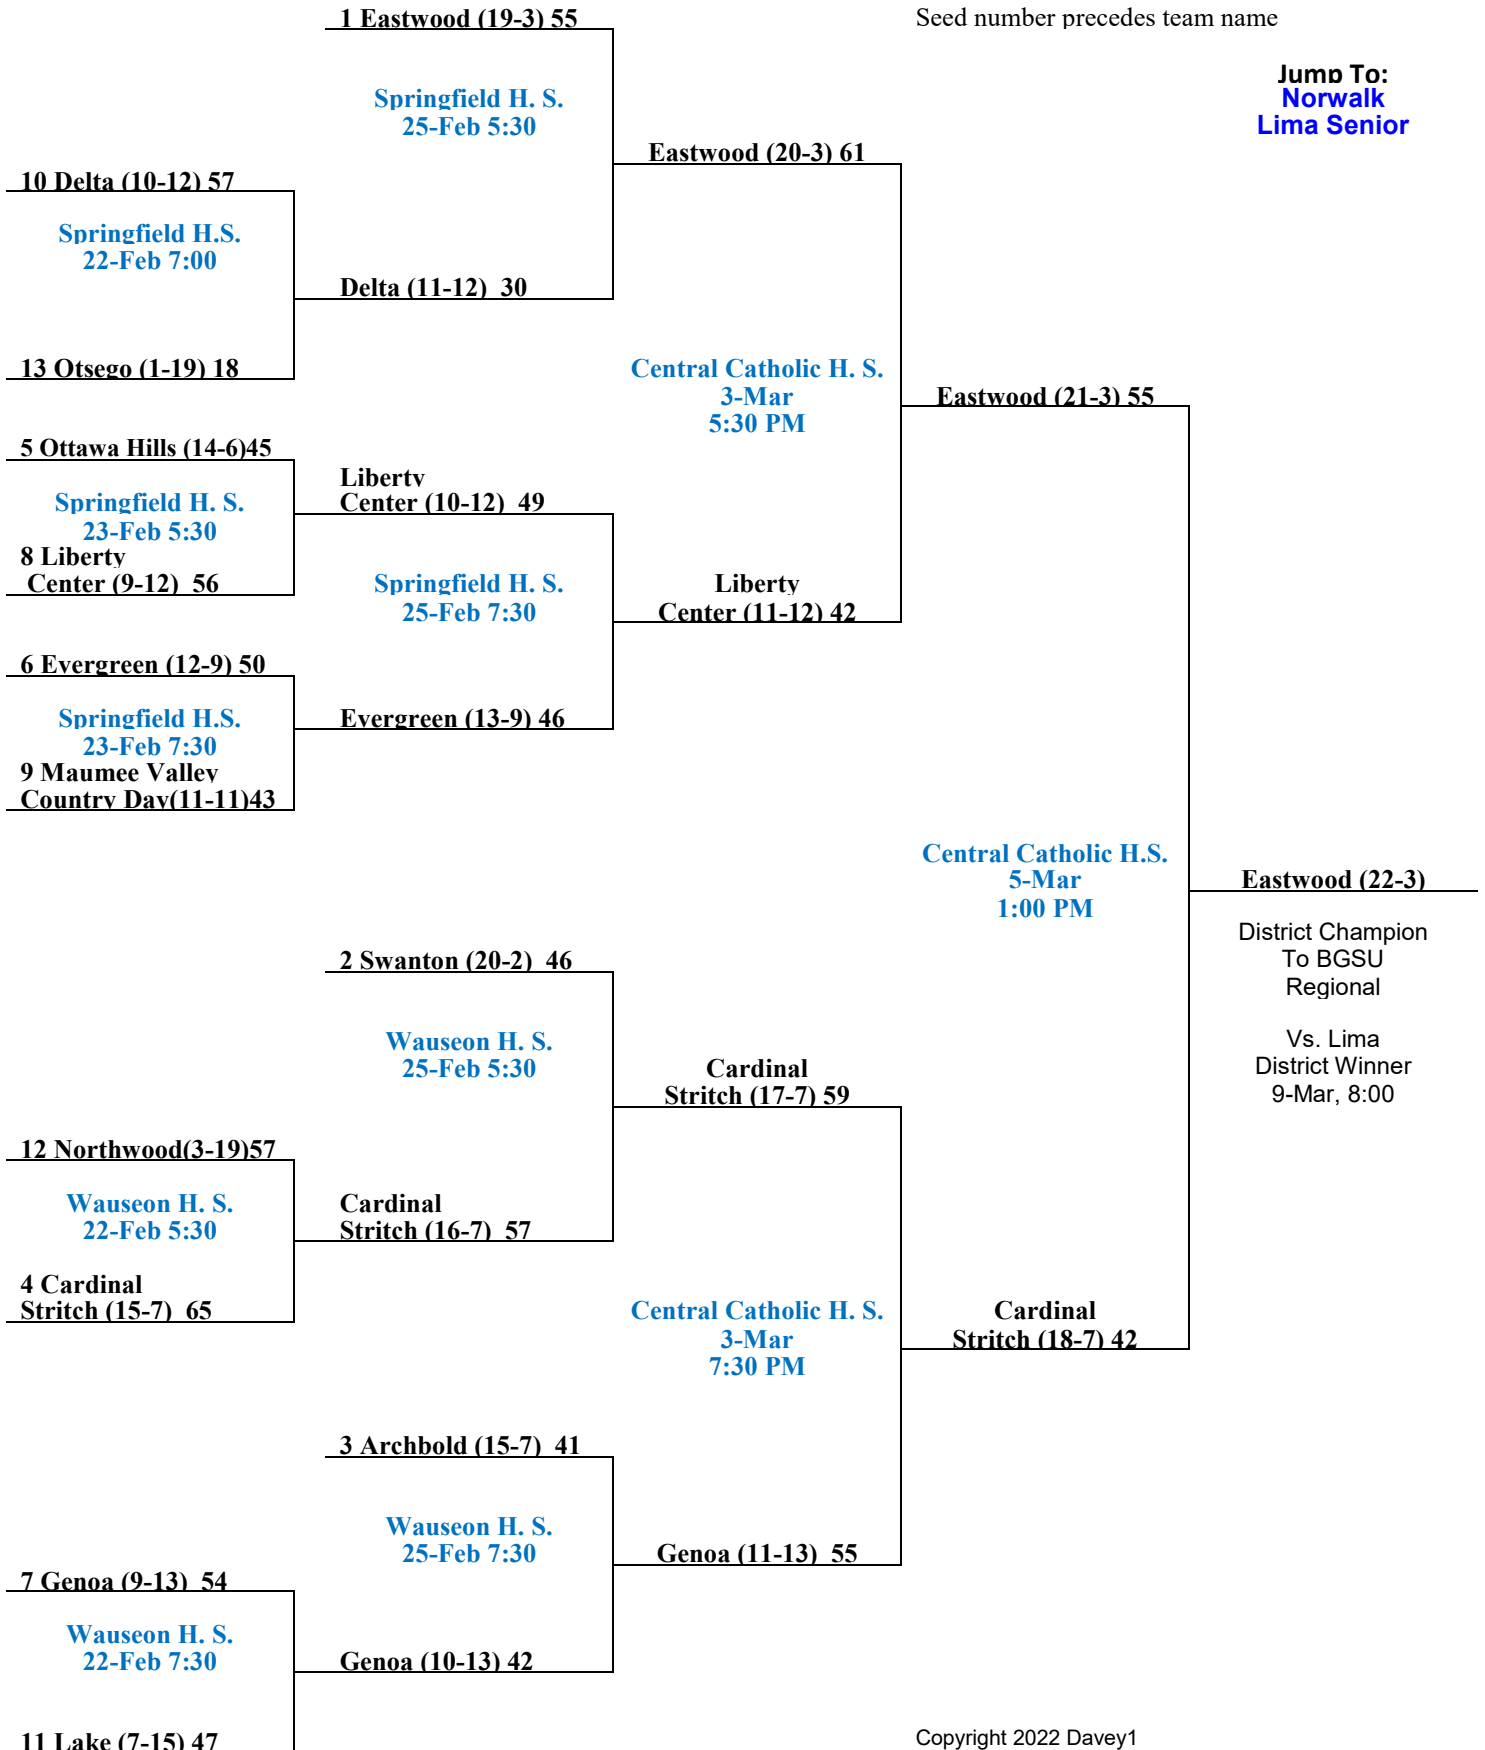

Sectional Semi-Final

Sectional Finals

District Semi-Finals

District Finals  
[PDF View](#)

1  
**2022**

# Norwalk Div. 3 District

Seed number precedes team name

**Jump To:**  
[Central Catholic](#)  
[Lima Senior](#)

Sectional Semi-Final

Sectional Finals

District Semi-Finals

District Finals

**2**  
**2022**

**Central Cath. Div. 3 Dist.**

Seed number precedes team name

**Jump To:**  
**Norwalk**  
**Lima Senior**

Sectional Semi-Final

Sectional Finals

District Semi-Finals

District Finals

**3**  
**2022**