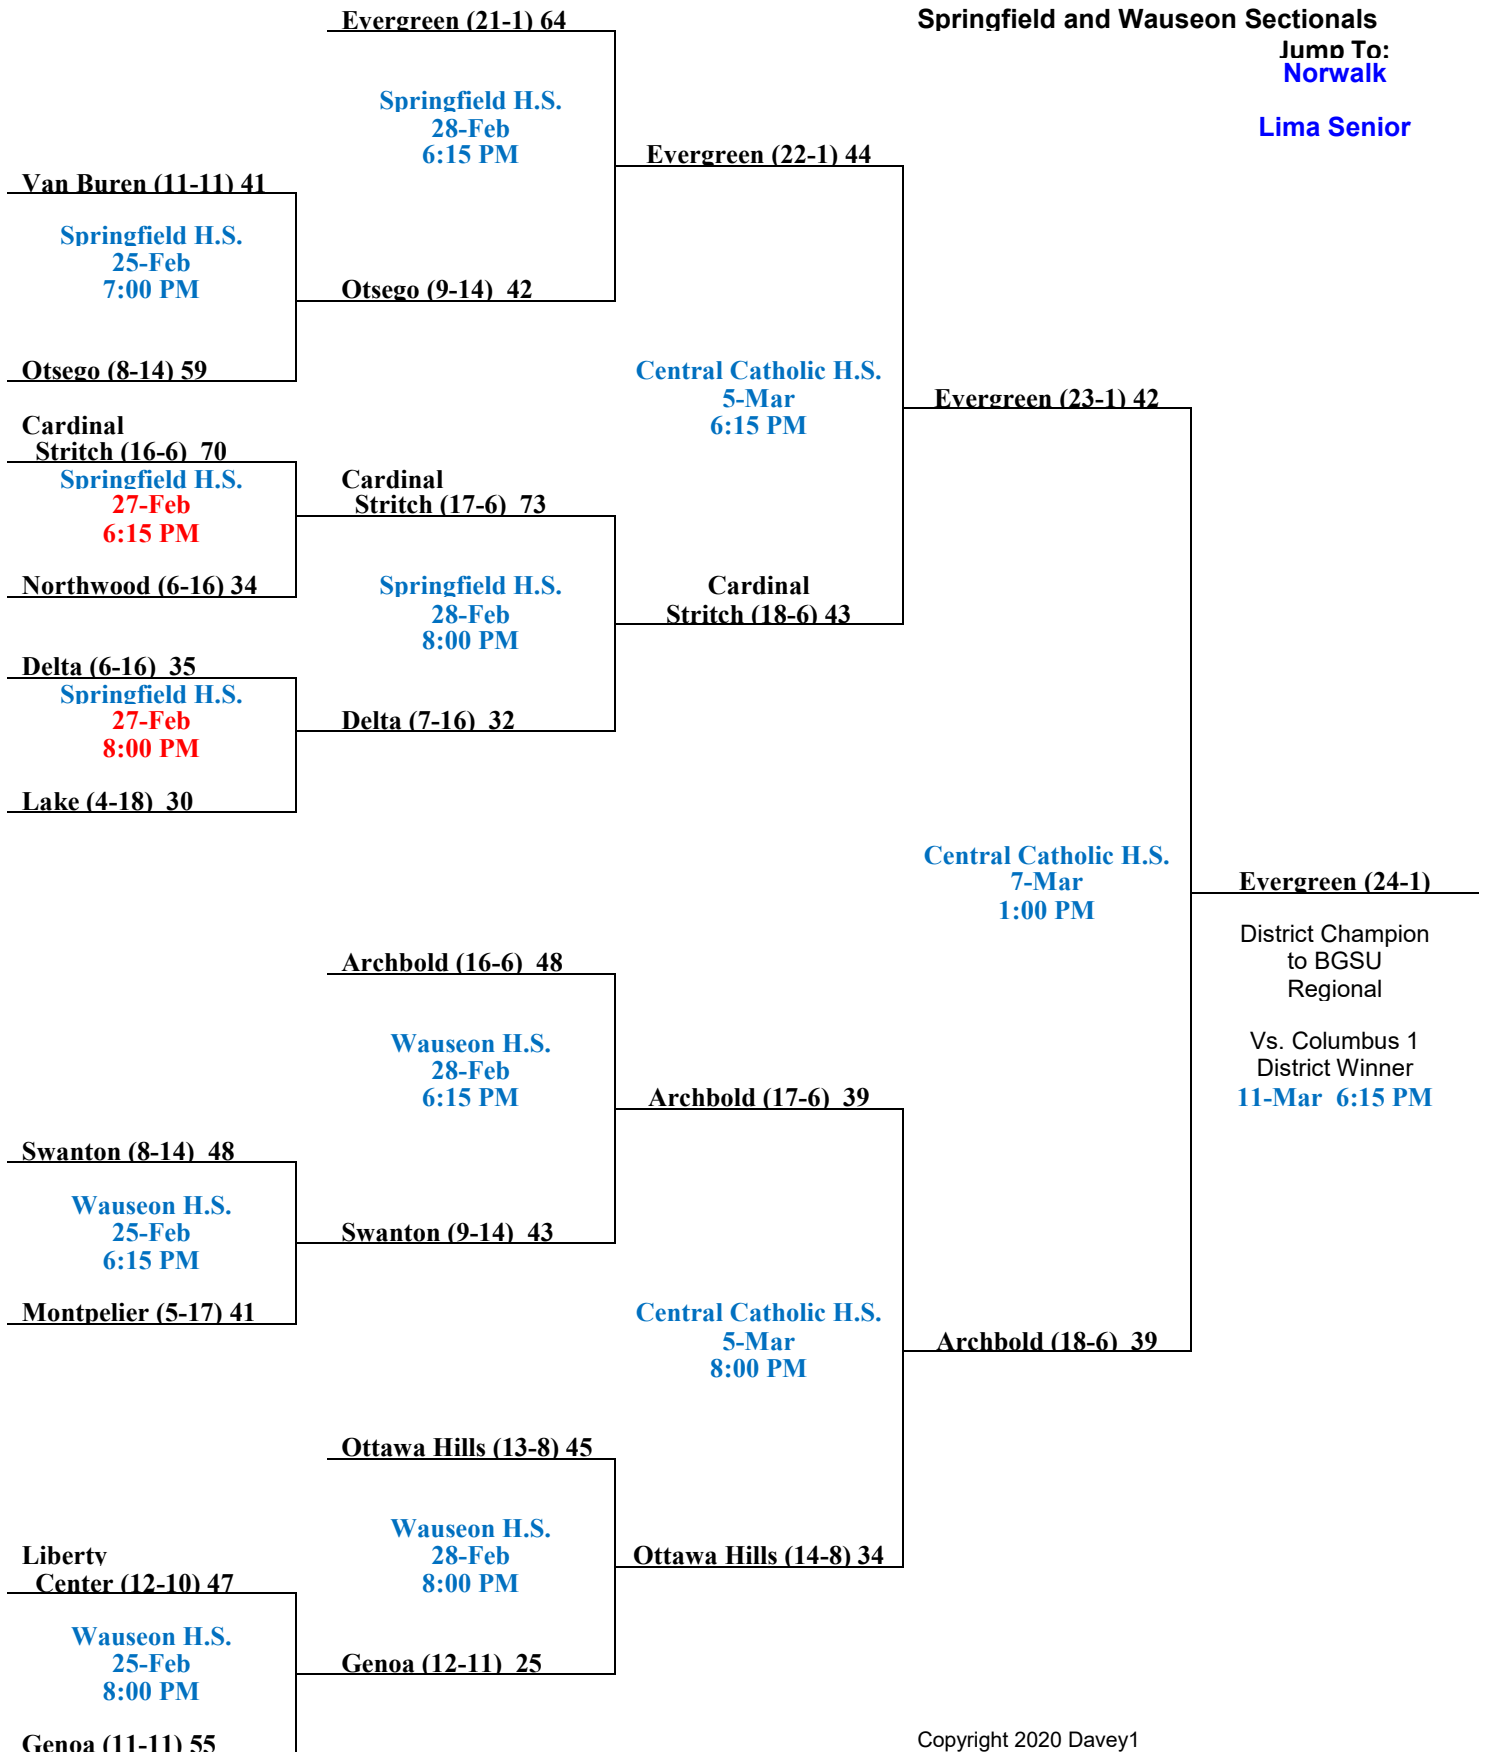

Sectional Semi-Final

Sectional Finals

District Semi-Finals

District Finals

²
2020

Central Cath. Div. 3 Dist.

Springfield and Wauseon Sectionals

Jump To:
Norwalk

Lima Senior

Sectional Semi-Final

Sectional Finals

District Semi-Finals

District Finals

3
2020

Lima Senior Div. 3 District

Miller City and Elida Sectionals