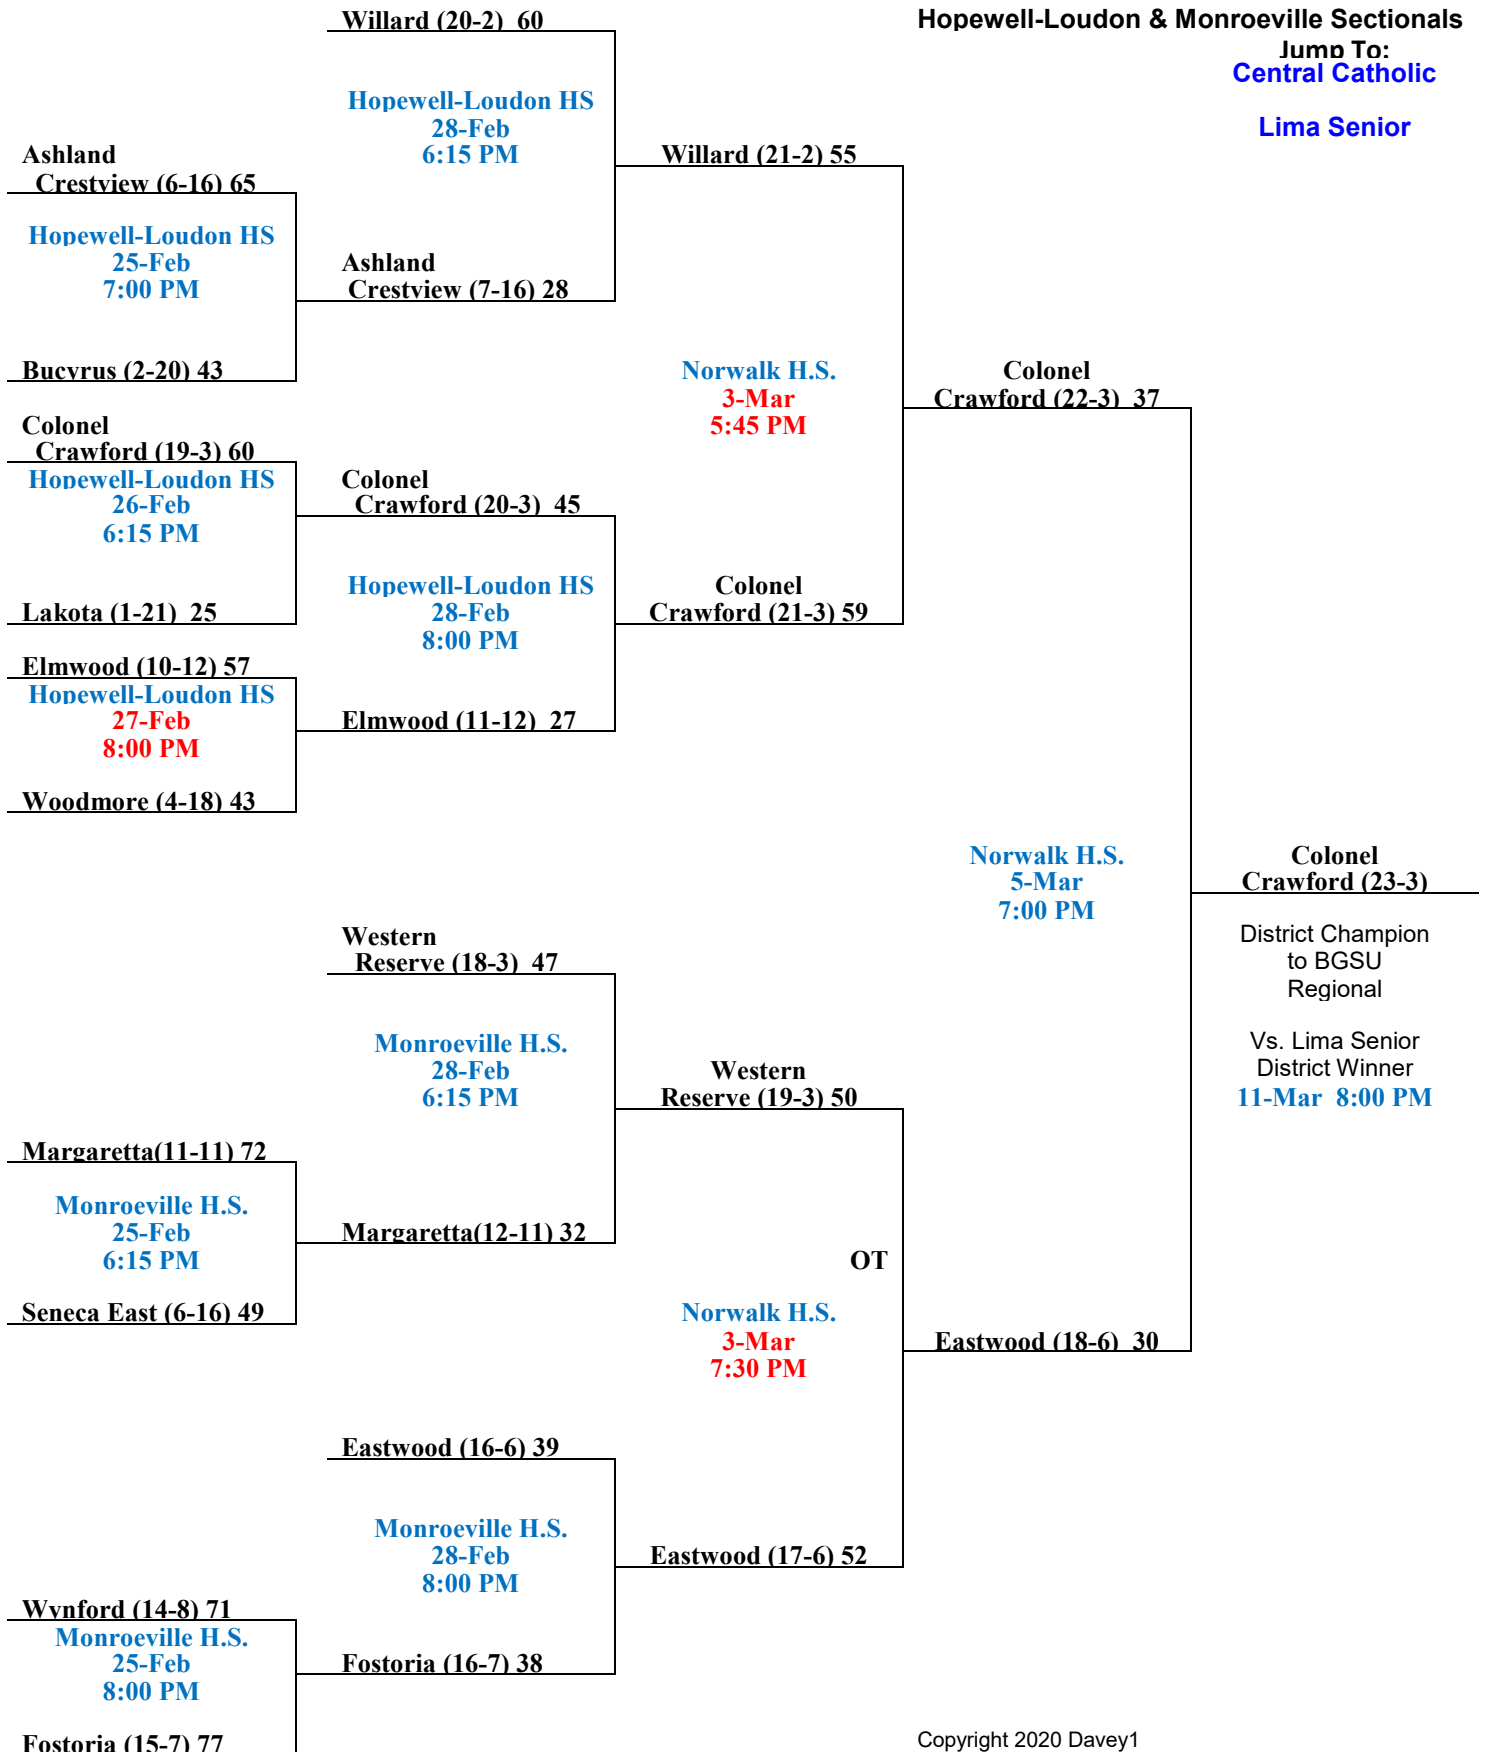

Sectional Semi-Final

Sectional Finals

District Semi-Finals

District Finals
[PDF View](#)

1
2020

Norwalk Div. 3 District
Hopewell-Loudon & Monroeville Sectionals

Jump To:
[Central Catholic](#)
[Lima Senior](#)

Lima Senior

Sectional Semi-Final

Sectional Finals

District Semi-Finals

District Finals

3
2020

Lima Senior Div. 3 District

Miller City and Elida Sectionals