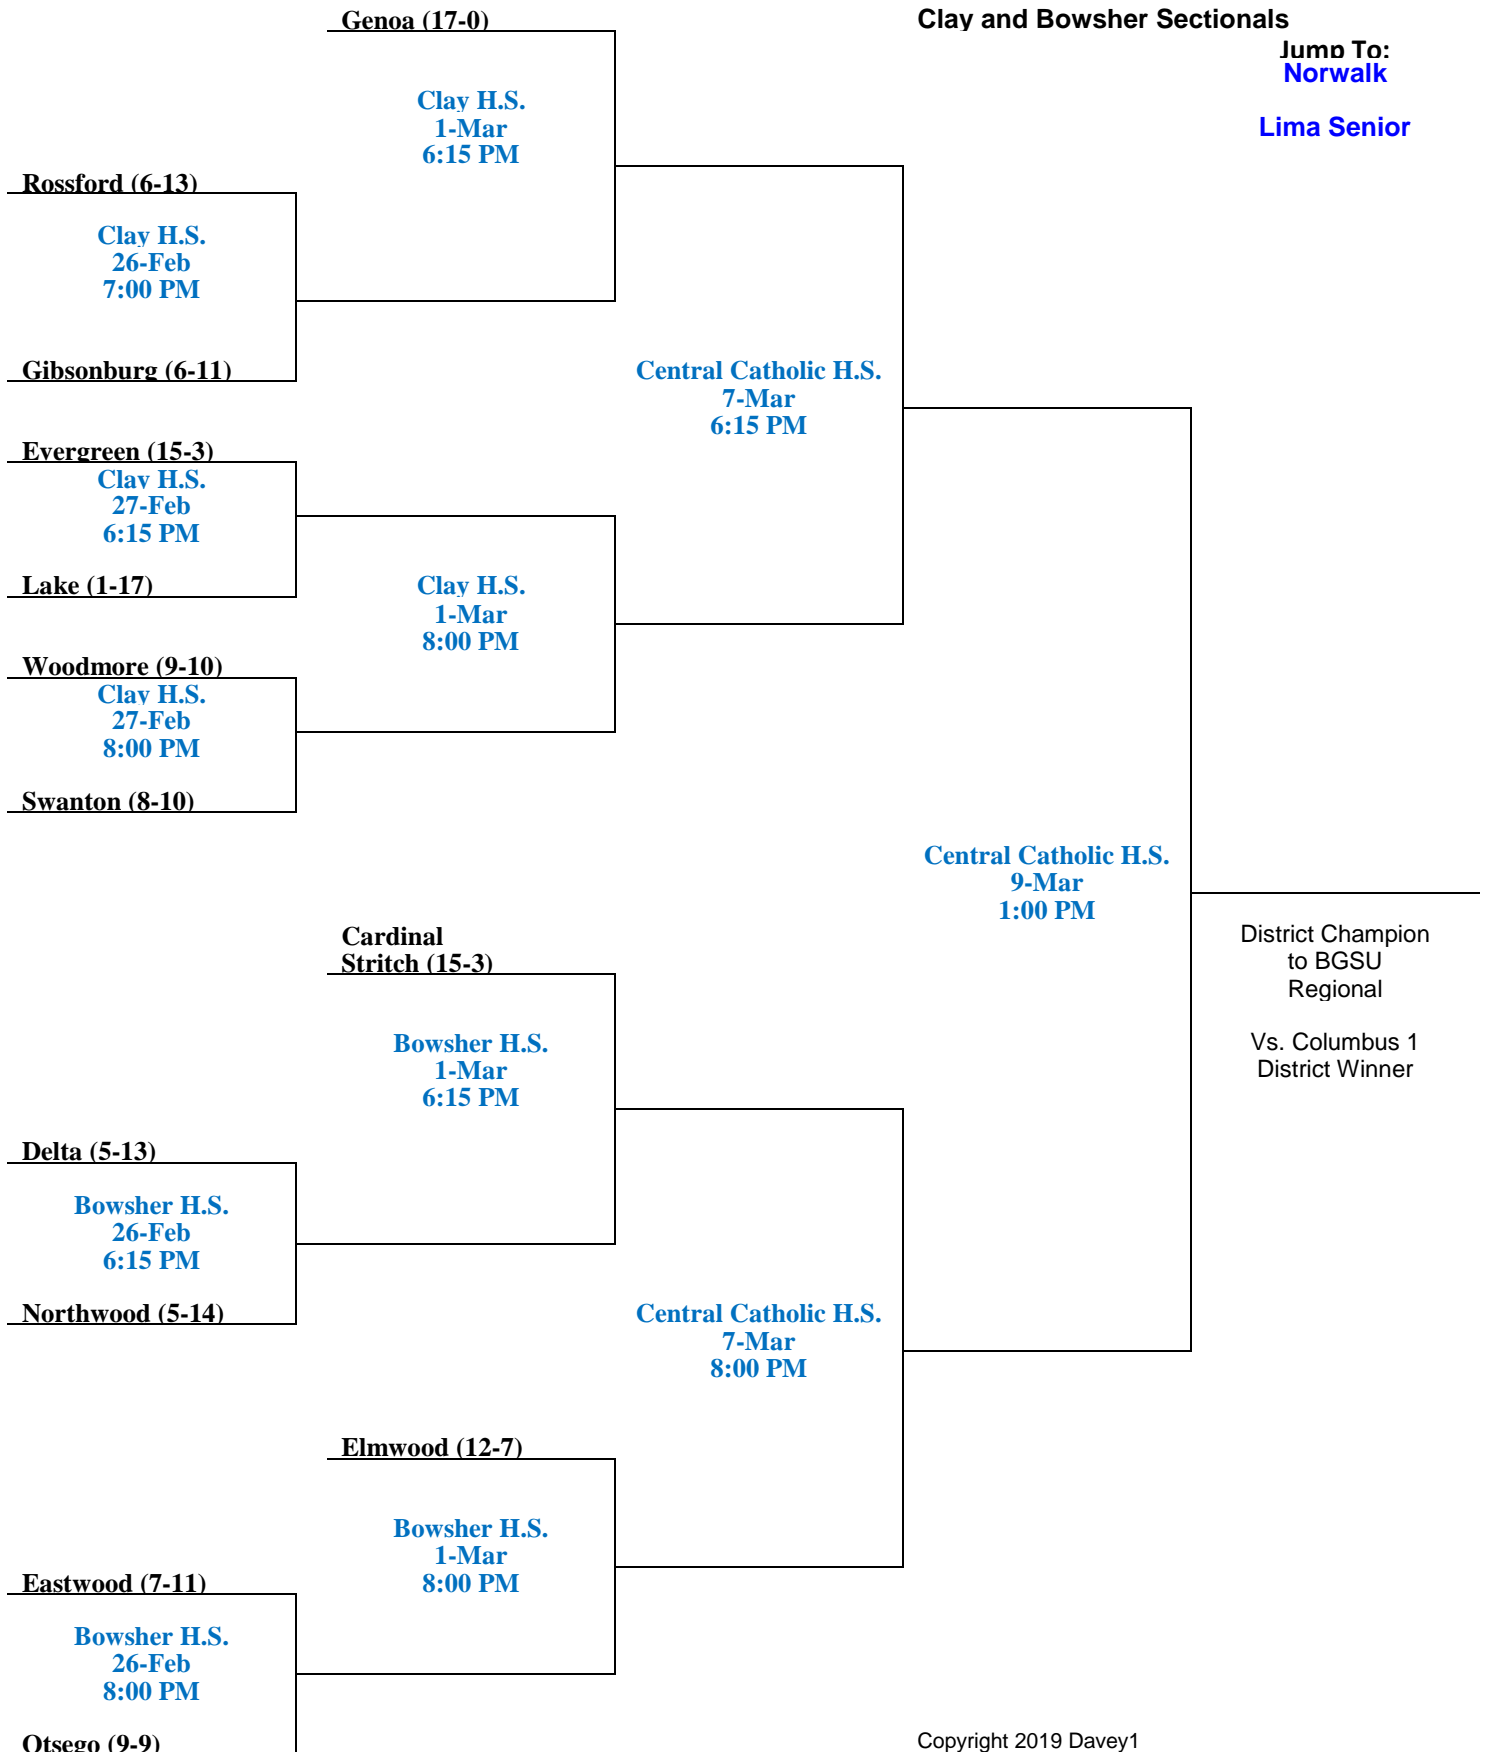

[Lima Senior](#)

Sectional Semi-Final

Sectional Finals

District Semi-Finals

District Finals

²
2019

Central Cath. Div. 3 Dist.

Clay and Bowsher Sectionals

Jump To:
Norwalk

Lima Senior

Sectional Semi-Final

Sectional Finals

District Semi-Finals

District Finals

3
2019

Lima Senior Div. 3 District