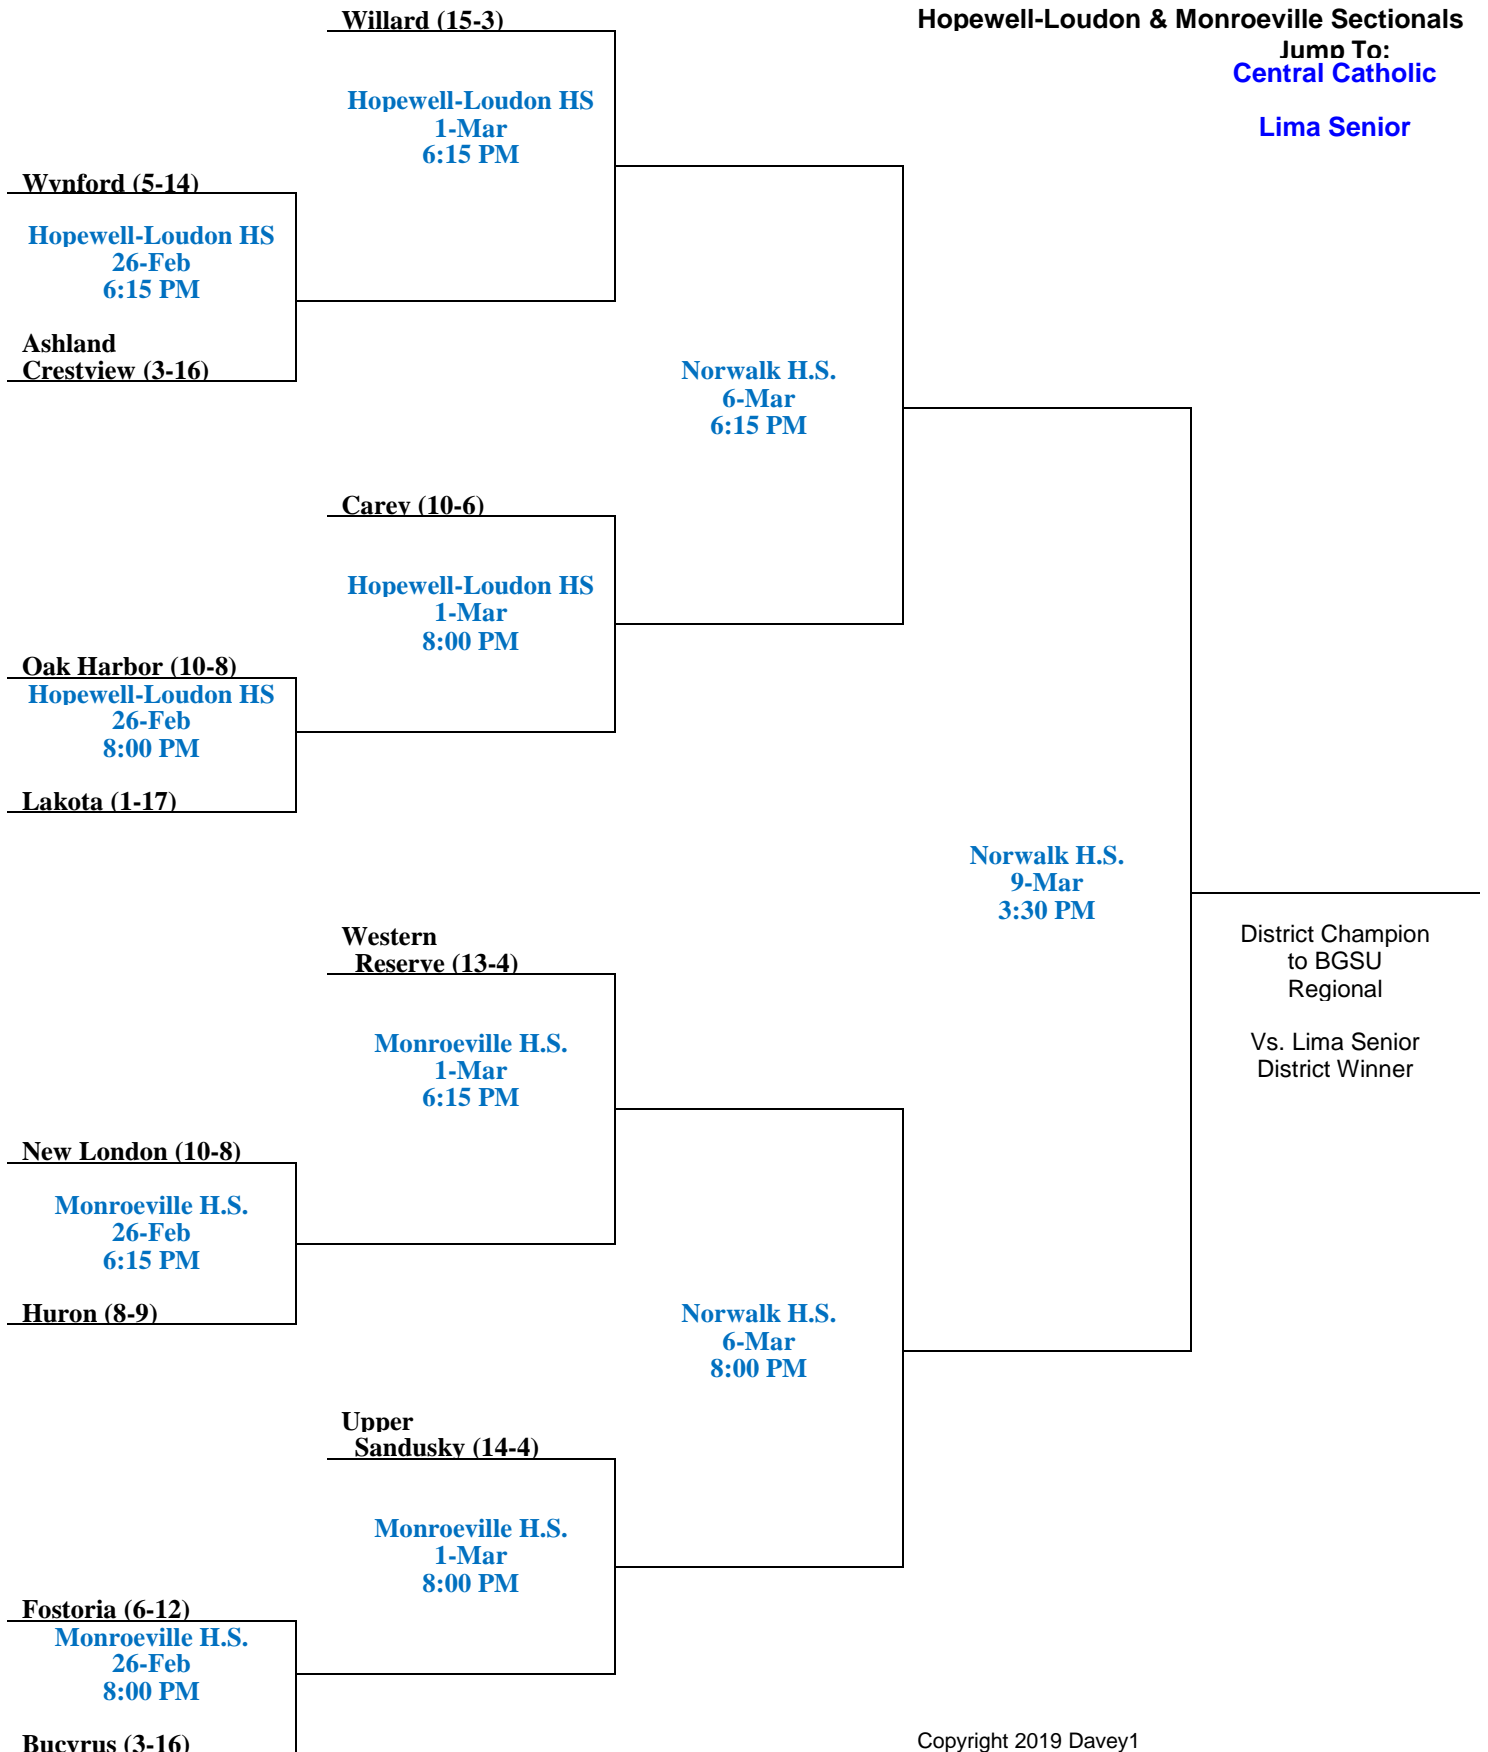

Sectional Semi-Final

Sectional Finals

District Semi-Finals

District Finals
[PDF View](#)

1

2019

Norwalk Div. 3 District
Hopewell-Loudon & Monroeville Sectionals

Jump To:
[Central Catholic](#)

[Lima Senior](#)

Sectional Semi-Final

Sectional Finals

District Semi-Finals

District Finals

²
2019

Central Cath. Div. 3 Dist.

Clay and Bowsher Sectionals

Jump To:
Norwalk

Lima Senior

Sectional Semi-Final

Sectional Finals

District Semi-Finals

District Finals

3
2019

Lima Senior Div. 3 District

Elida and Miller City Sectionals

Jump To:
Norwalk
Central Catholic