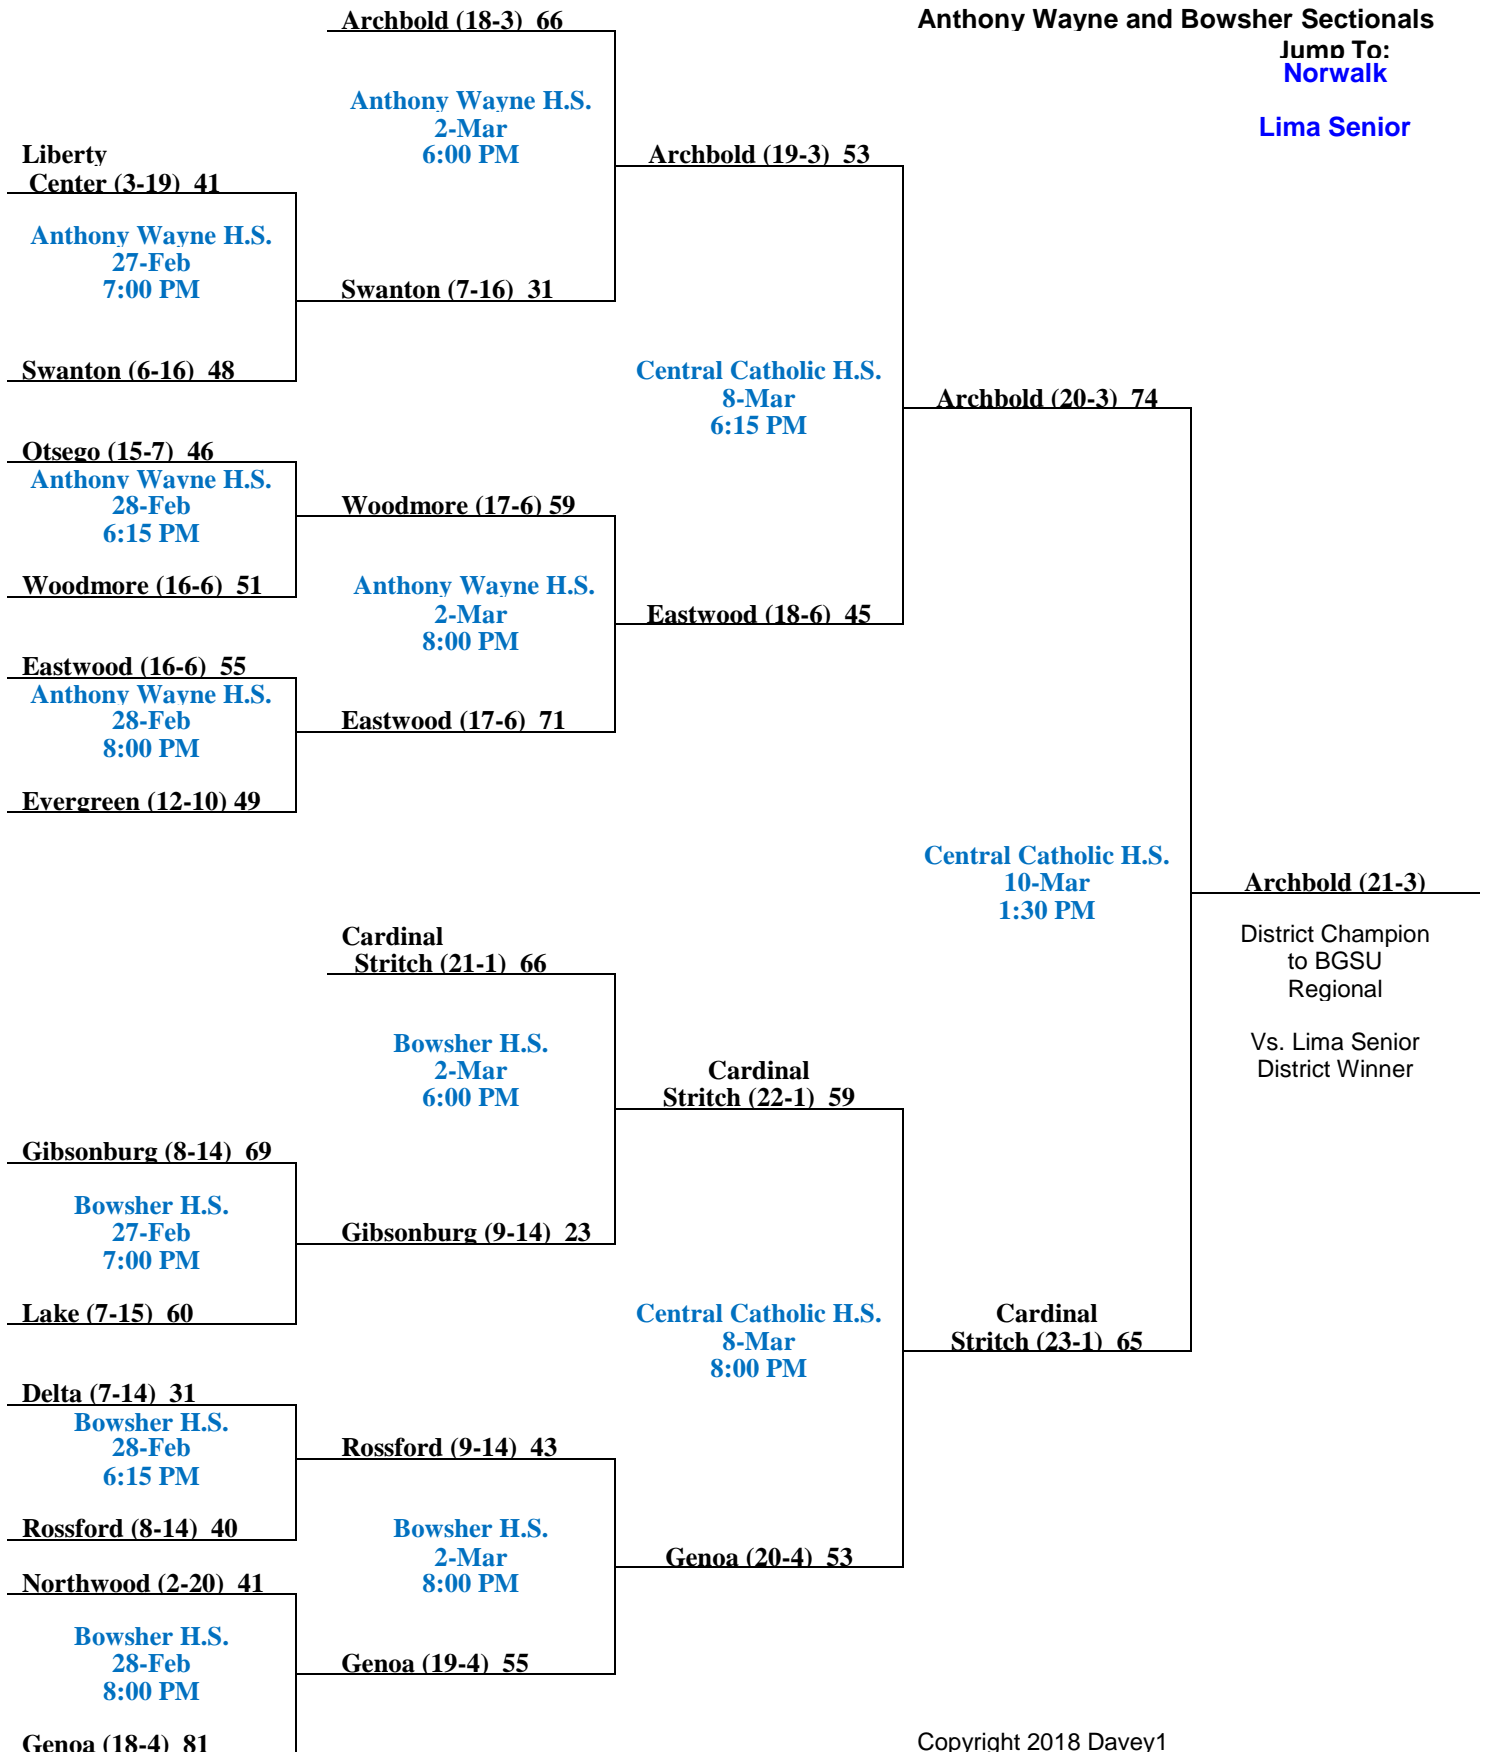

Sectional Semi-Final

Sectional Finals

District Semi-Finals

District Finals

²
2018

Central Cath. Div. 3 Dist.

Anthony Wayne and Bowsher Sectionals

Jump To:
Norwalk

Lima Senior

Sectional Semi-Final

Sectional Finals

District Semi-Finals

District Finals

3
2018

Lima Senior Div. 3 District

Miller City and Elida Sectionals