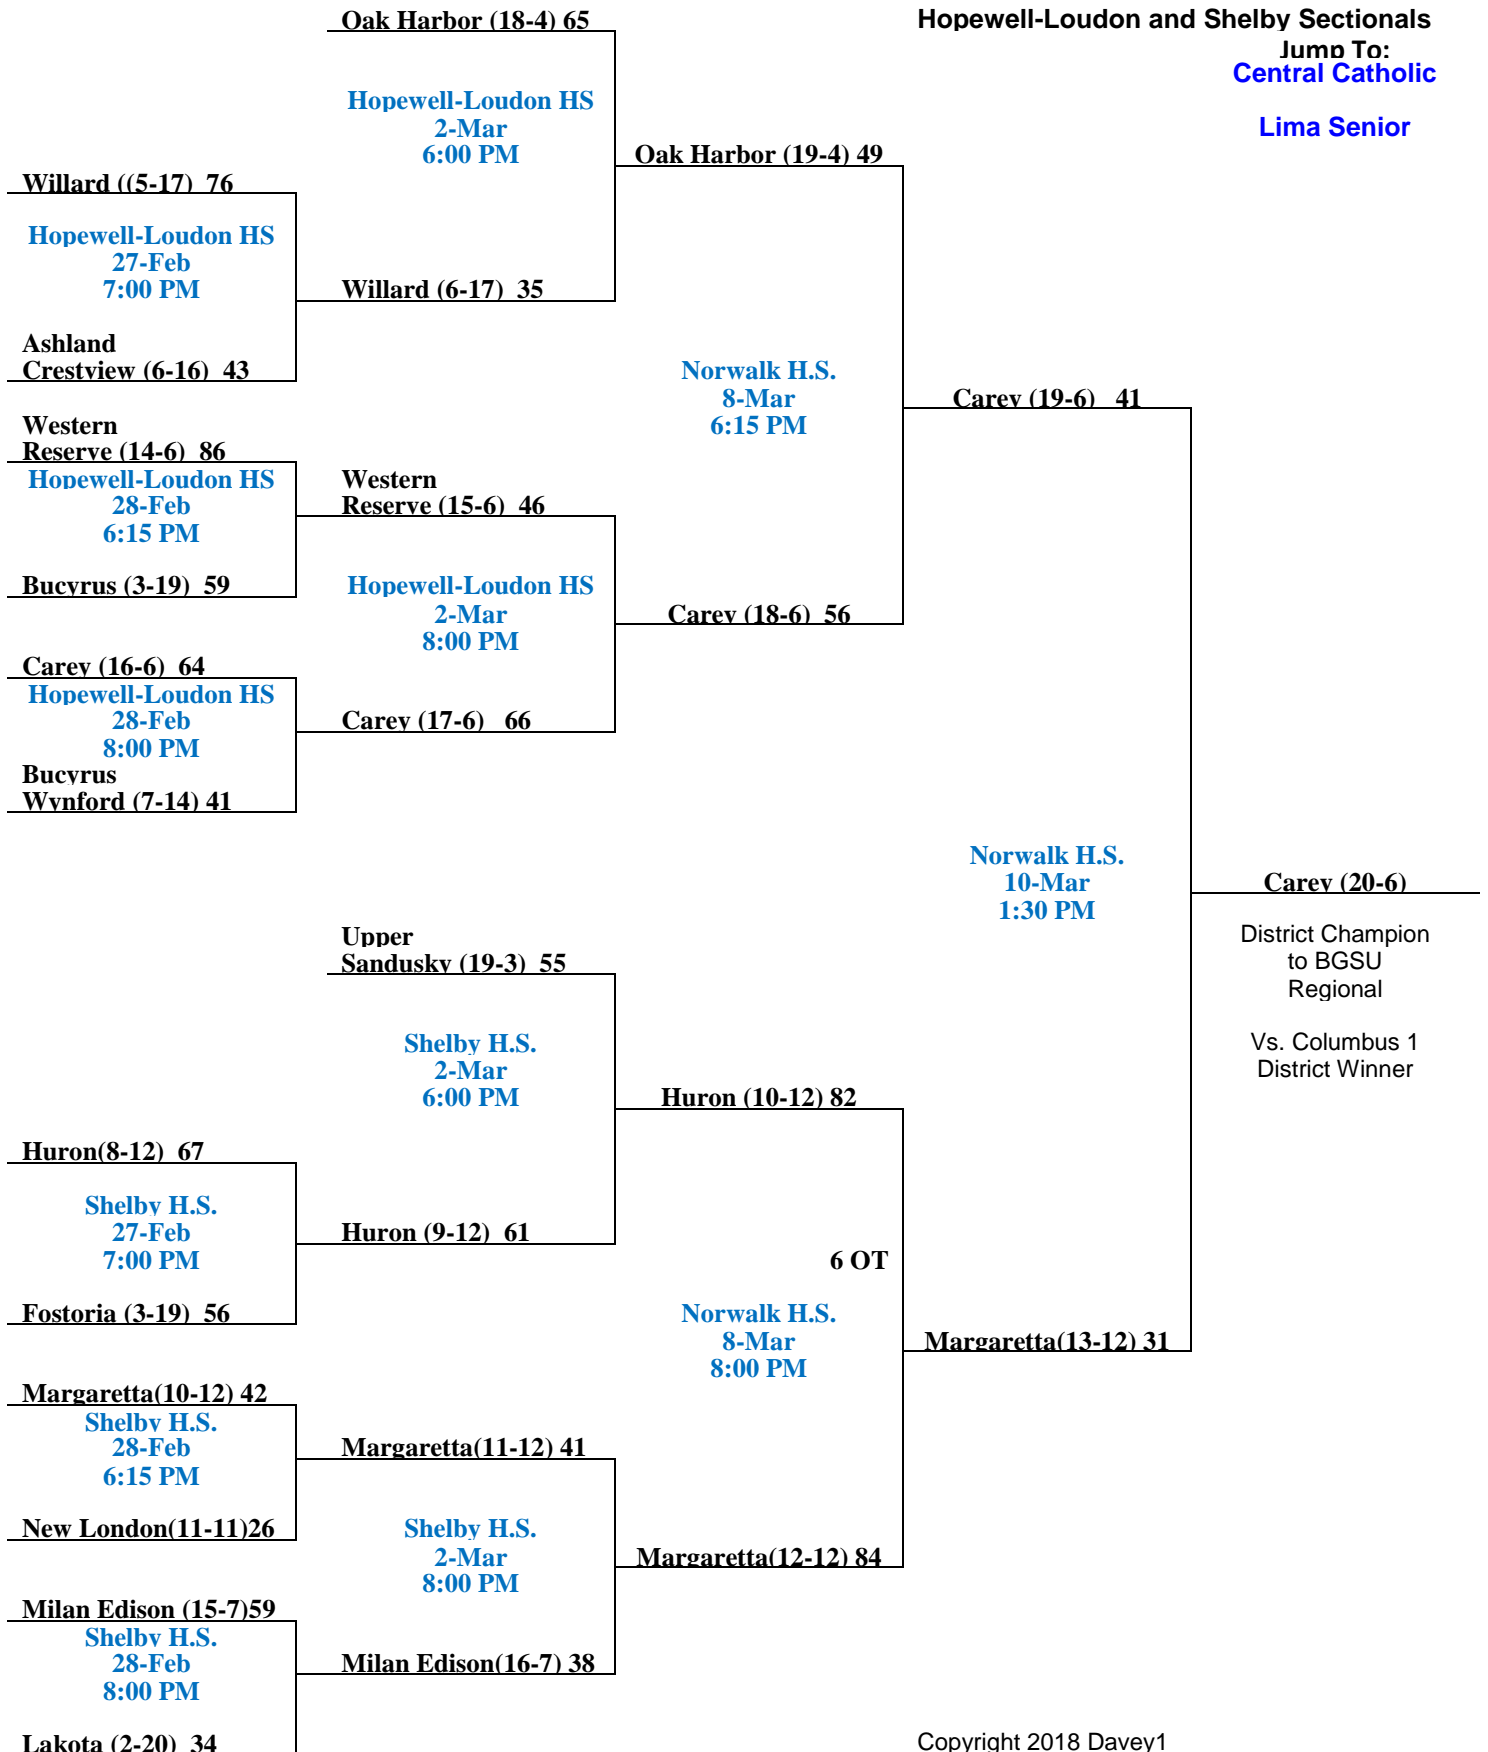

Sectional Semi-Final

Sectional Finals

District Semi-Finals

District Finals
[PDF View](#)
2018
Norwalk Div. 3 District
Hopewell-Loudon and Shelby Sectionals
Jump To:
[Central Catholic](#)
[Lima Senior](#)

Sectional Semi-Final

Sectional Finals

District Semi-Finals

District Finals

²
2018

Central Cath. Div. 3 Dist.

Anthony Wayne and Bowsher Sectionals

Jump To:
Norwalk

Lima Senior

Sectional Semi-Final

Sectional Finals

District Semi-Finals

District Finals

3
2018

Lima Senior Div. 3 District

Miller City and Elida Sectionals