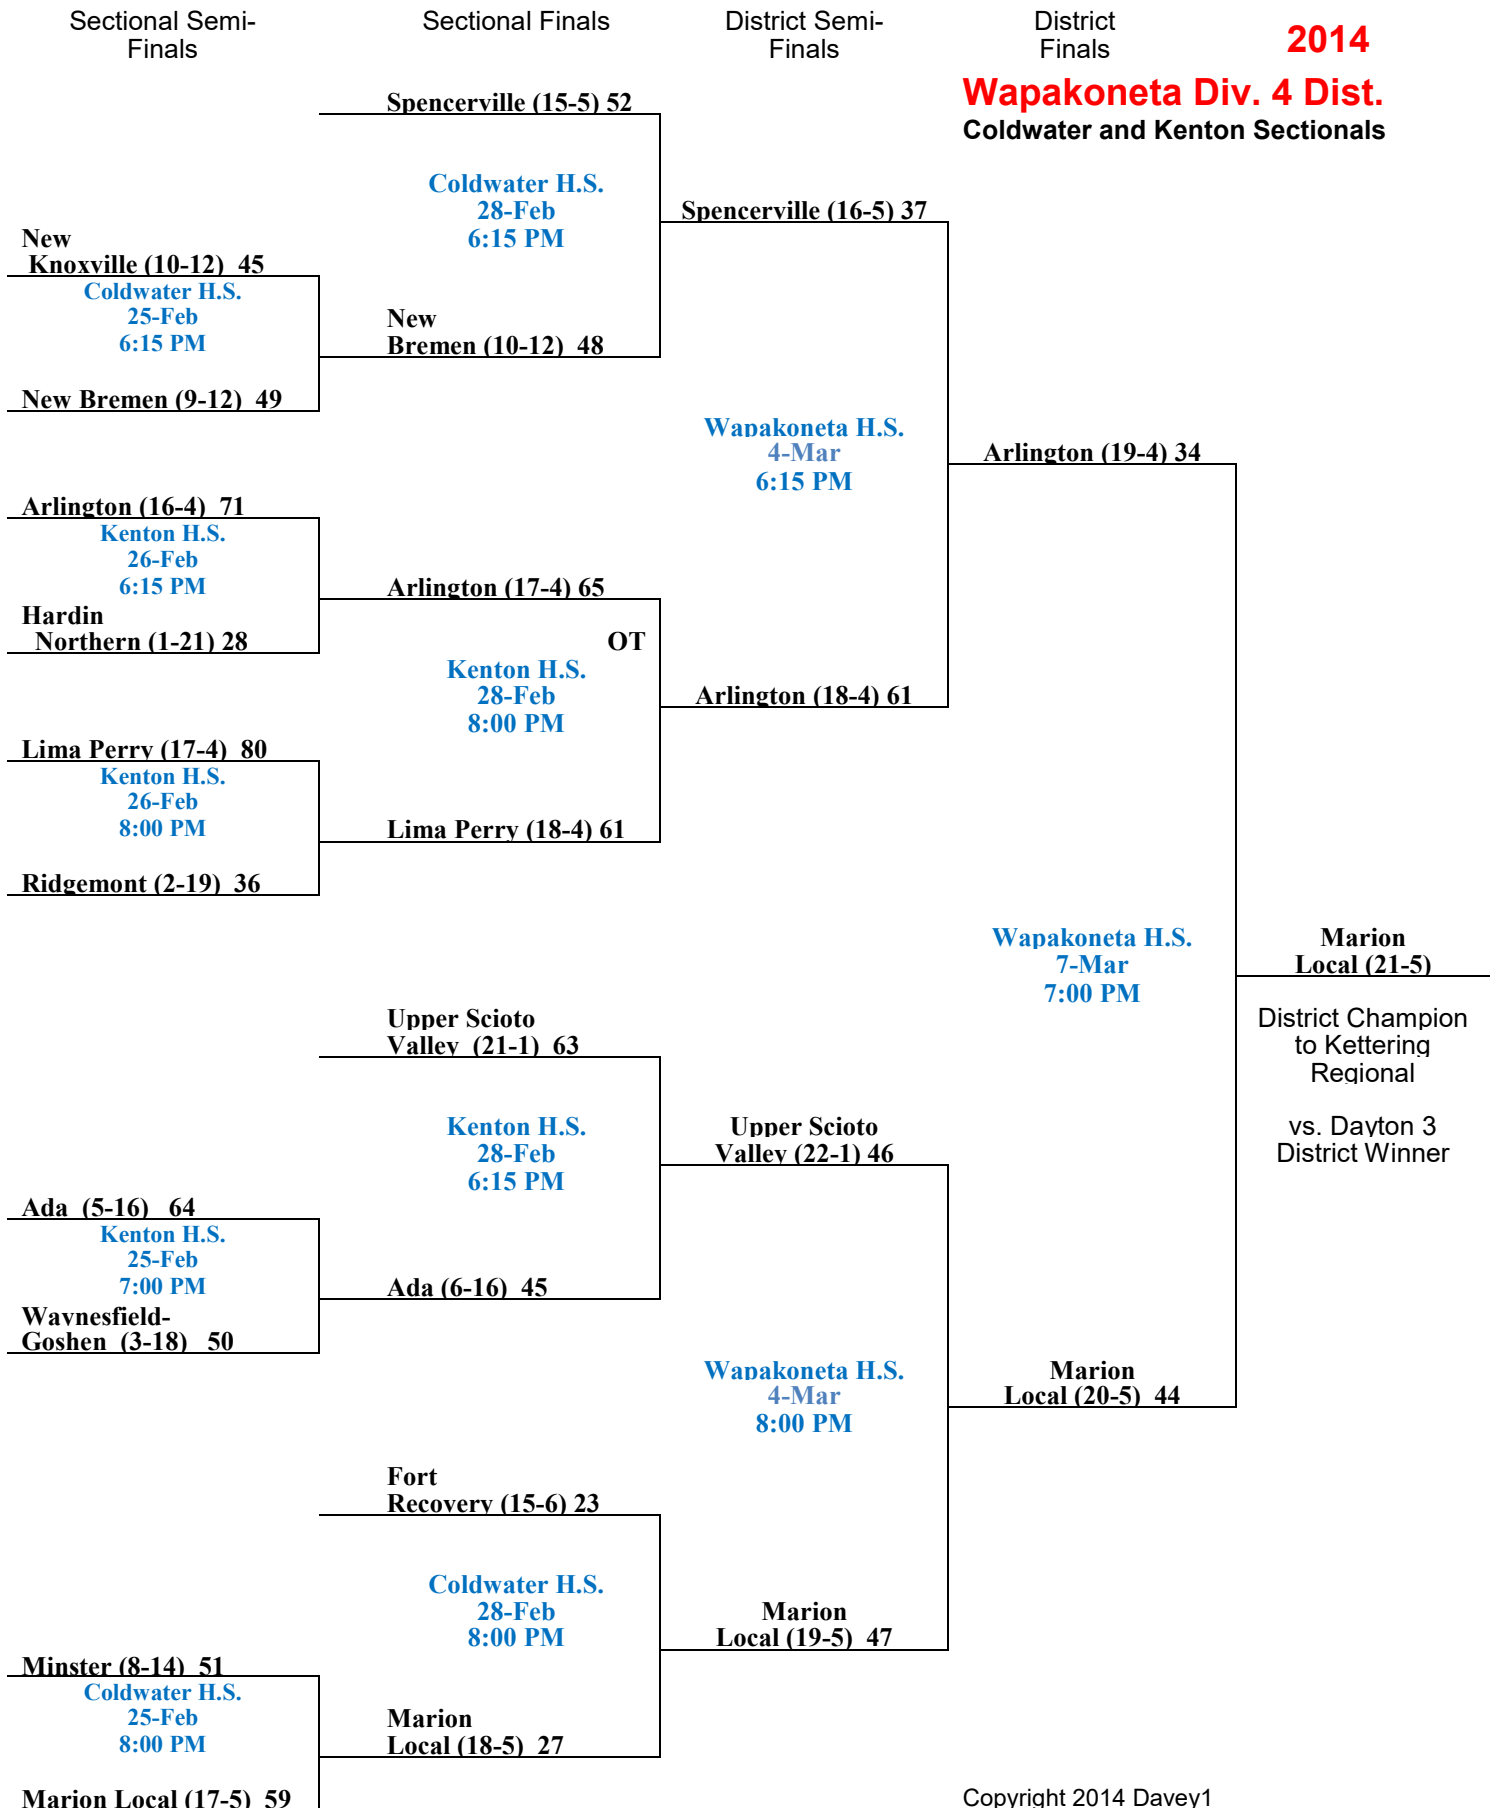

**Wapakoneta Div. 4 Dist.**  
Coldwater and Kenton Sectionals

**Elida Division 4 District**  
Van Wert and Ottawa Sectionals

**Van Wert Division 4 Dist.**  
Bryan and Paulding Sectionals

Sectional Semi-Finals

Sectional Finals

District Semi-Finals

District Finals

**Willard Division 4 District**  
Ontario and Norwalk Sectionals

Sectional Semi-Finals

Sectional Finals

District Semi-Finals

District Finals