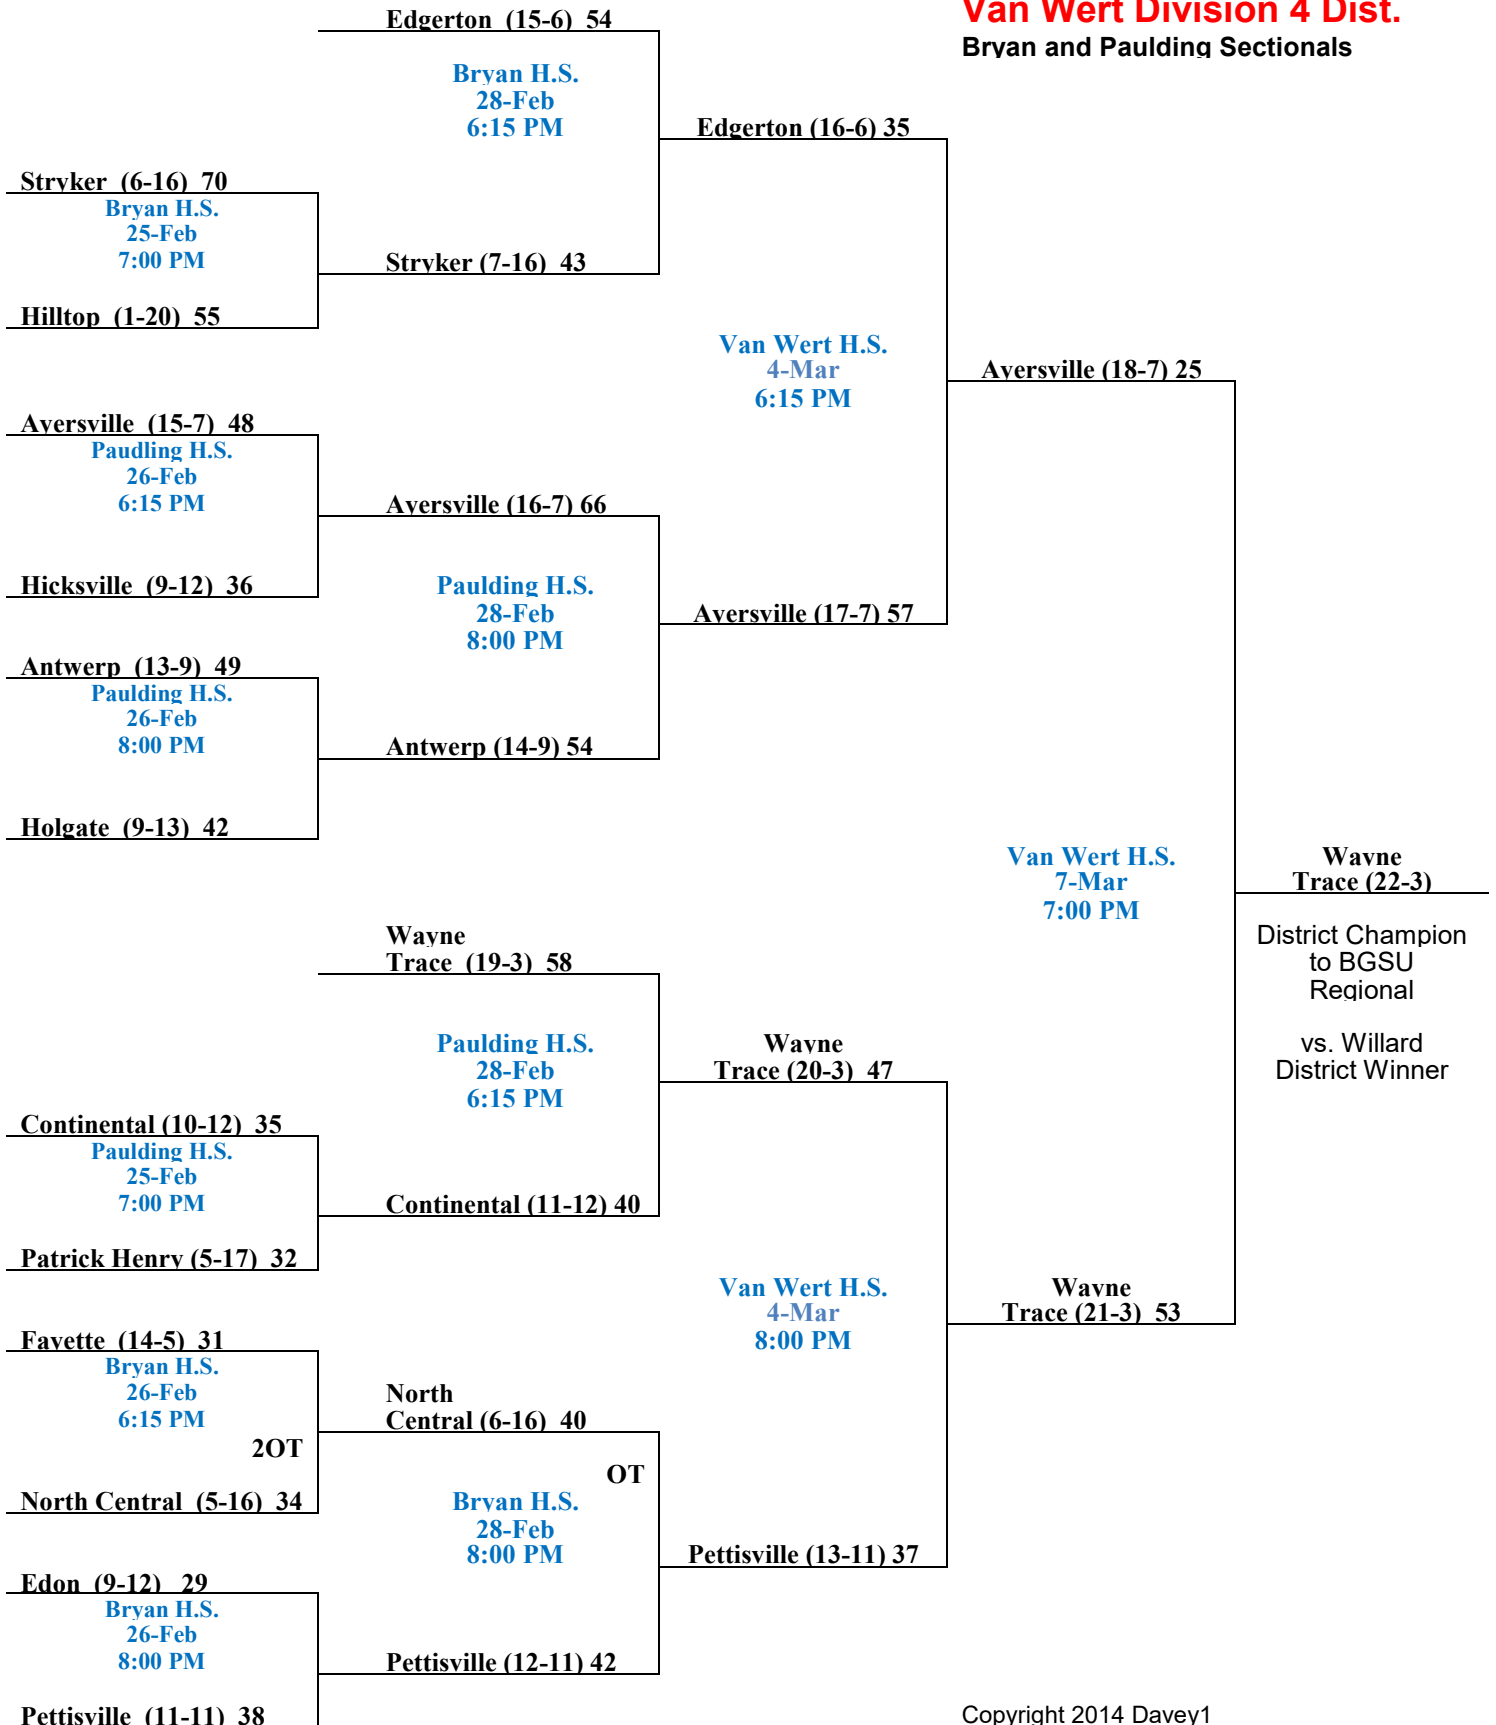

**Wapakoneta Div. 4 Dist.**  
Coldwater and Kenton Sectionals

**Elida Division 4 District**  
Van Wert and Ottawa Sectionals

**Van Wert Division 4 Dist.**  
Bryan and Paulding Sectionals

Sectional Semi-Finals

Sectional Finals

District Semi-Finals

District Finals

**Willard Division 4 District**  
Ontario and Norwalk Sectionals

Sectional Semi-Finals

Sectional Finals

District Semi-Finals

District Finals