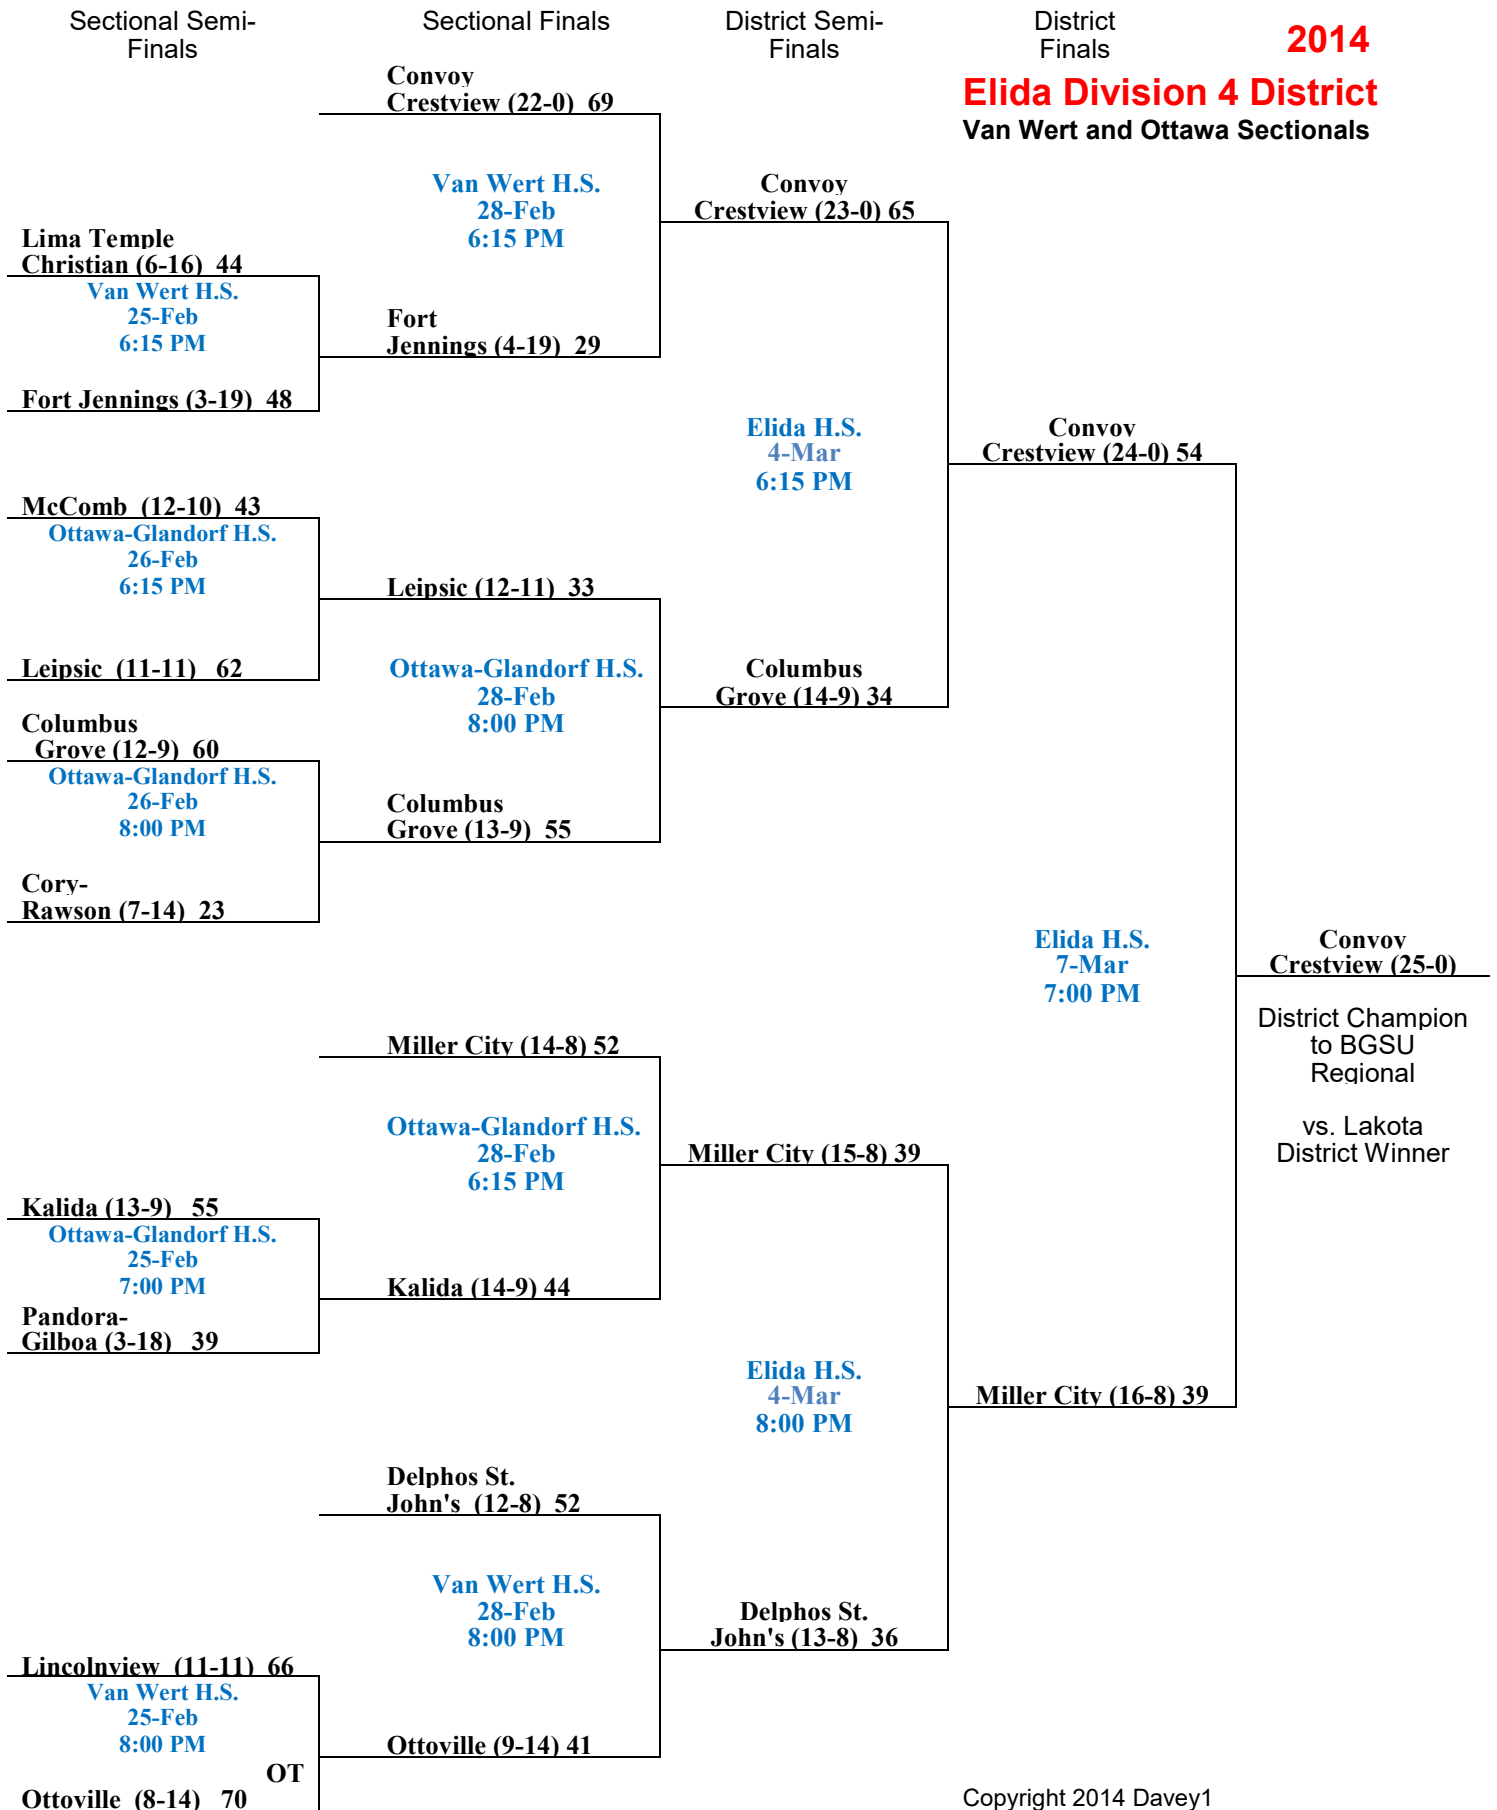

**Wapakoneta Div. 4 Dist.**  
Coldwater and Kenton Sectionals

**Elida Division 4 District**  
Van Wert and Ottawa Sectionals

**Van Wert Division 4 Dist.**  
Bryan and Paulding Sectionals

Sectional Semi-Finals

Sectional Finals

District Semi-Finals

District Finals

**Willard Division 4 District**  
Ontario and Norwalk Sectionals

Sectional Semi-Finals

Sectional Finals

District Semi-Finals

District Finals