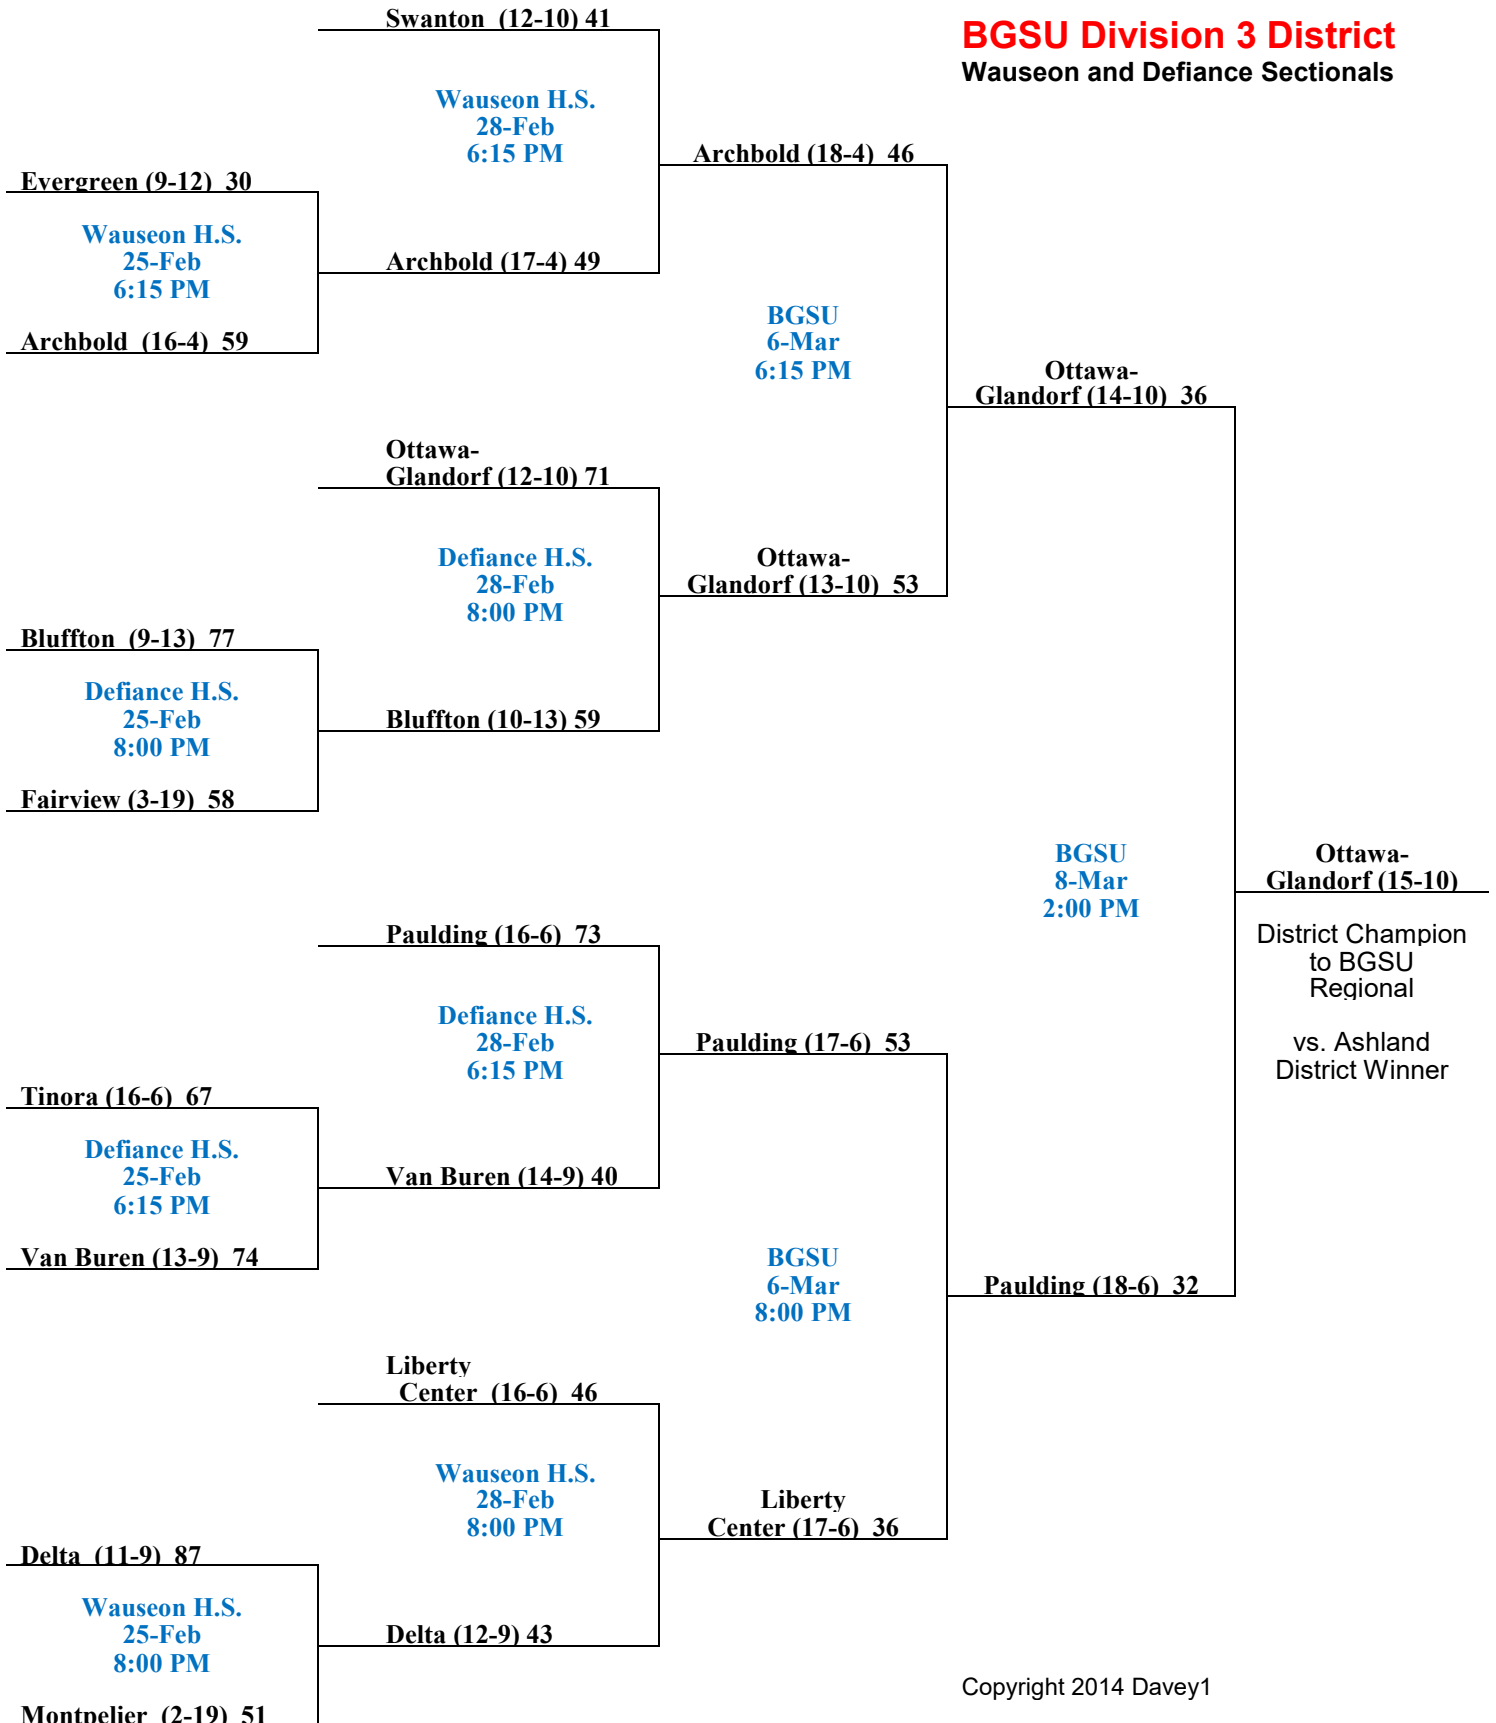

Sectional Semi-Finals

Sectional Finals

District Semi-Finals

District Finals

2014

BGSU Division 3 District
Wauseon and Defiance Sectionals