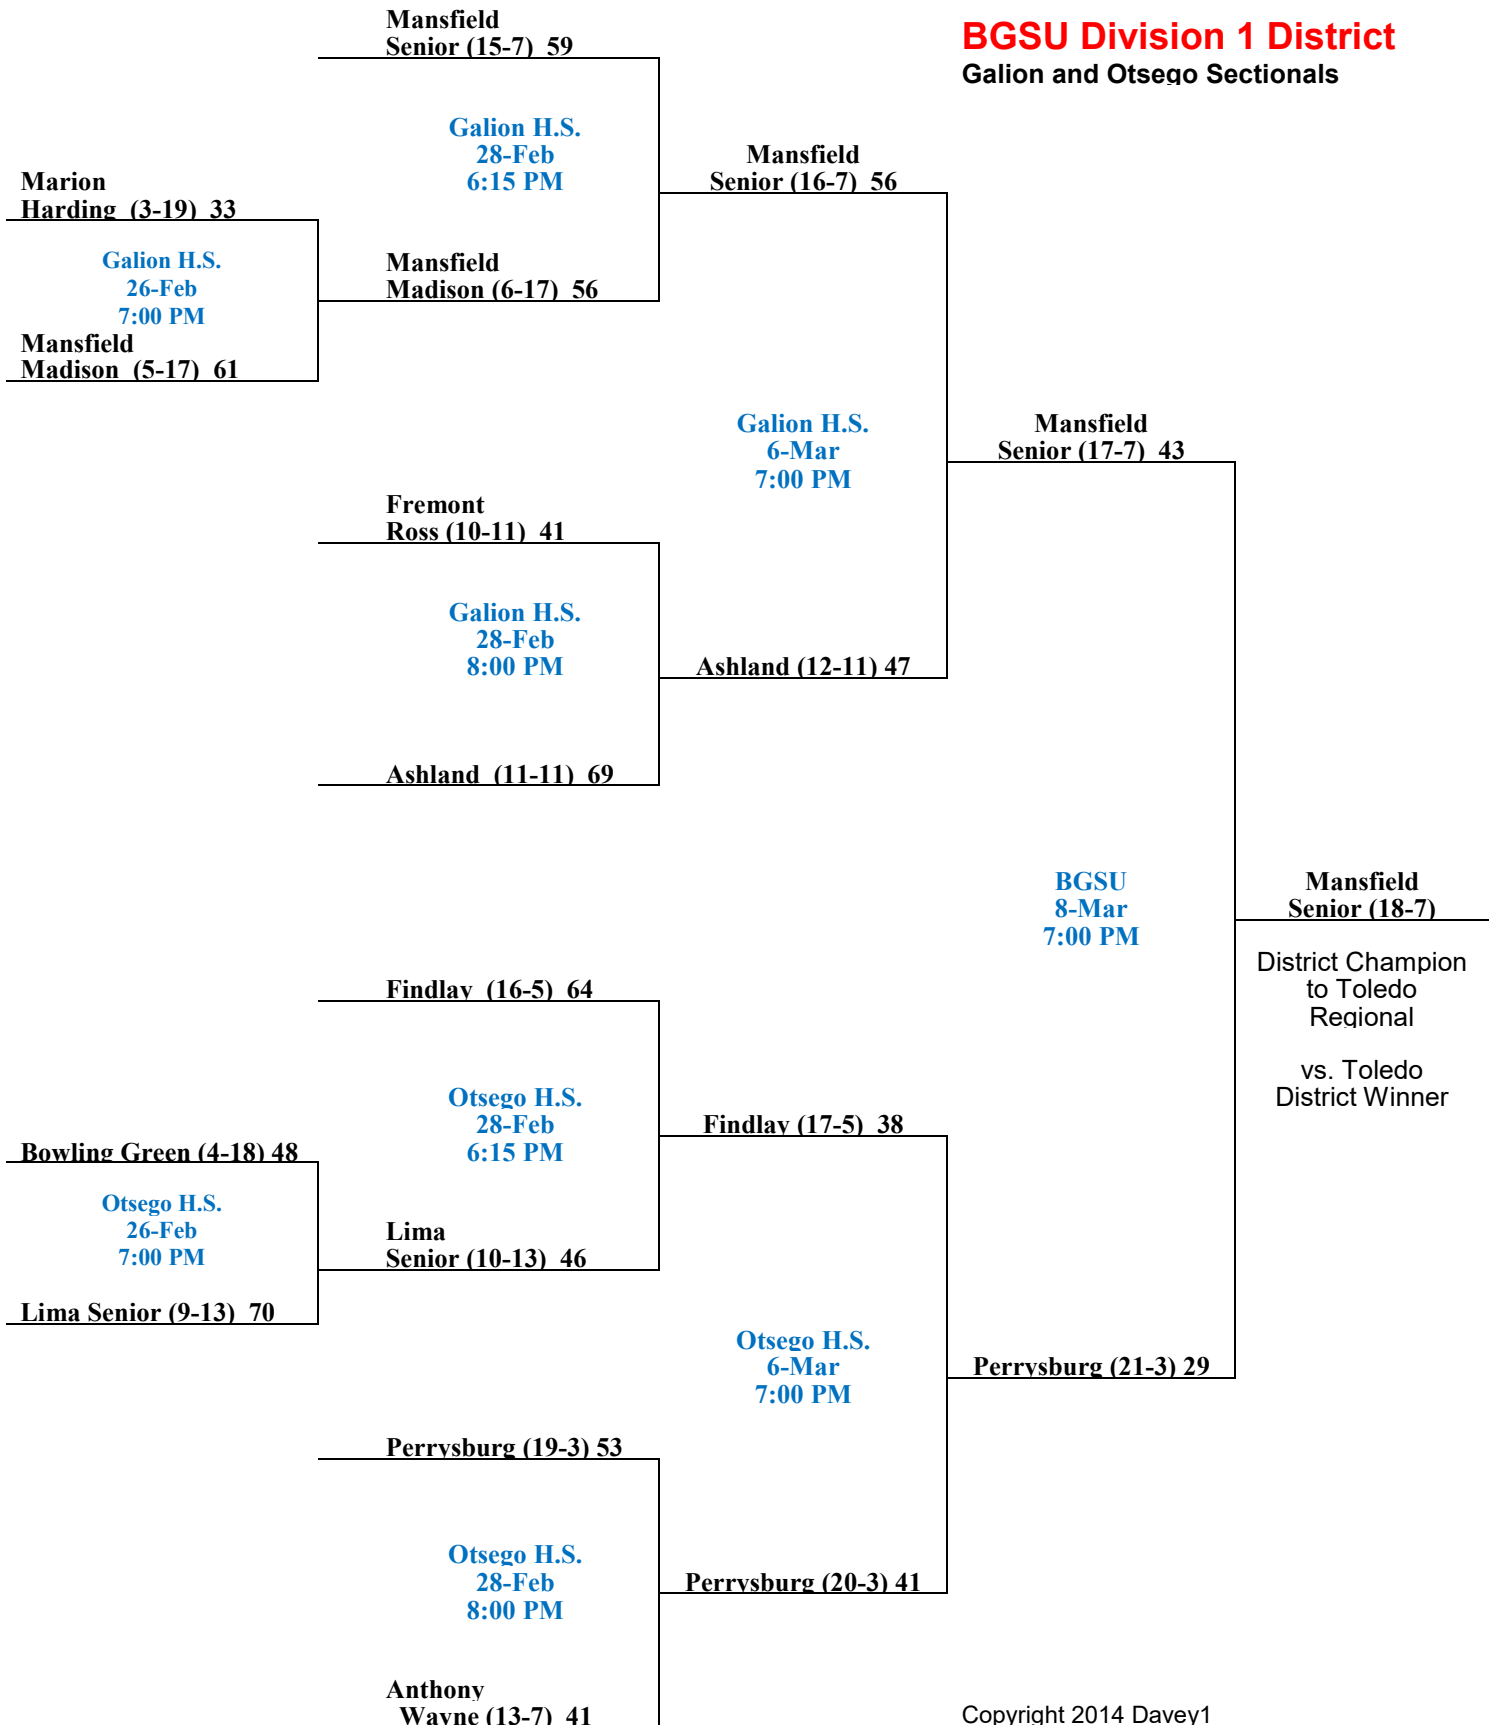

Sectional Semi-Finals

Sectional Finals

District Semi-Finals

District Finals

BGSU Division 1 District
Galion and Otsego Sectionals

Sectional Semi-Finals

Sectional Finals

District Semi-Finals

District Finals

2014

Toledo Division 1 District
Waite and Central Catholic