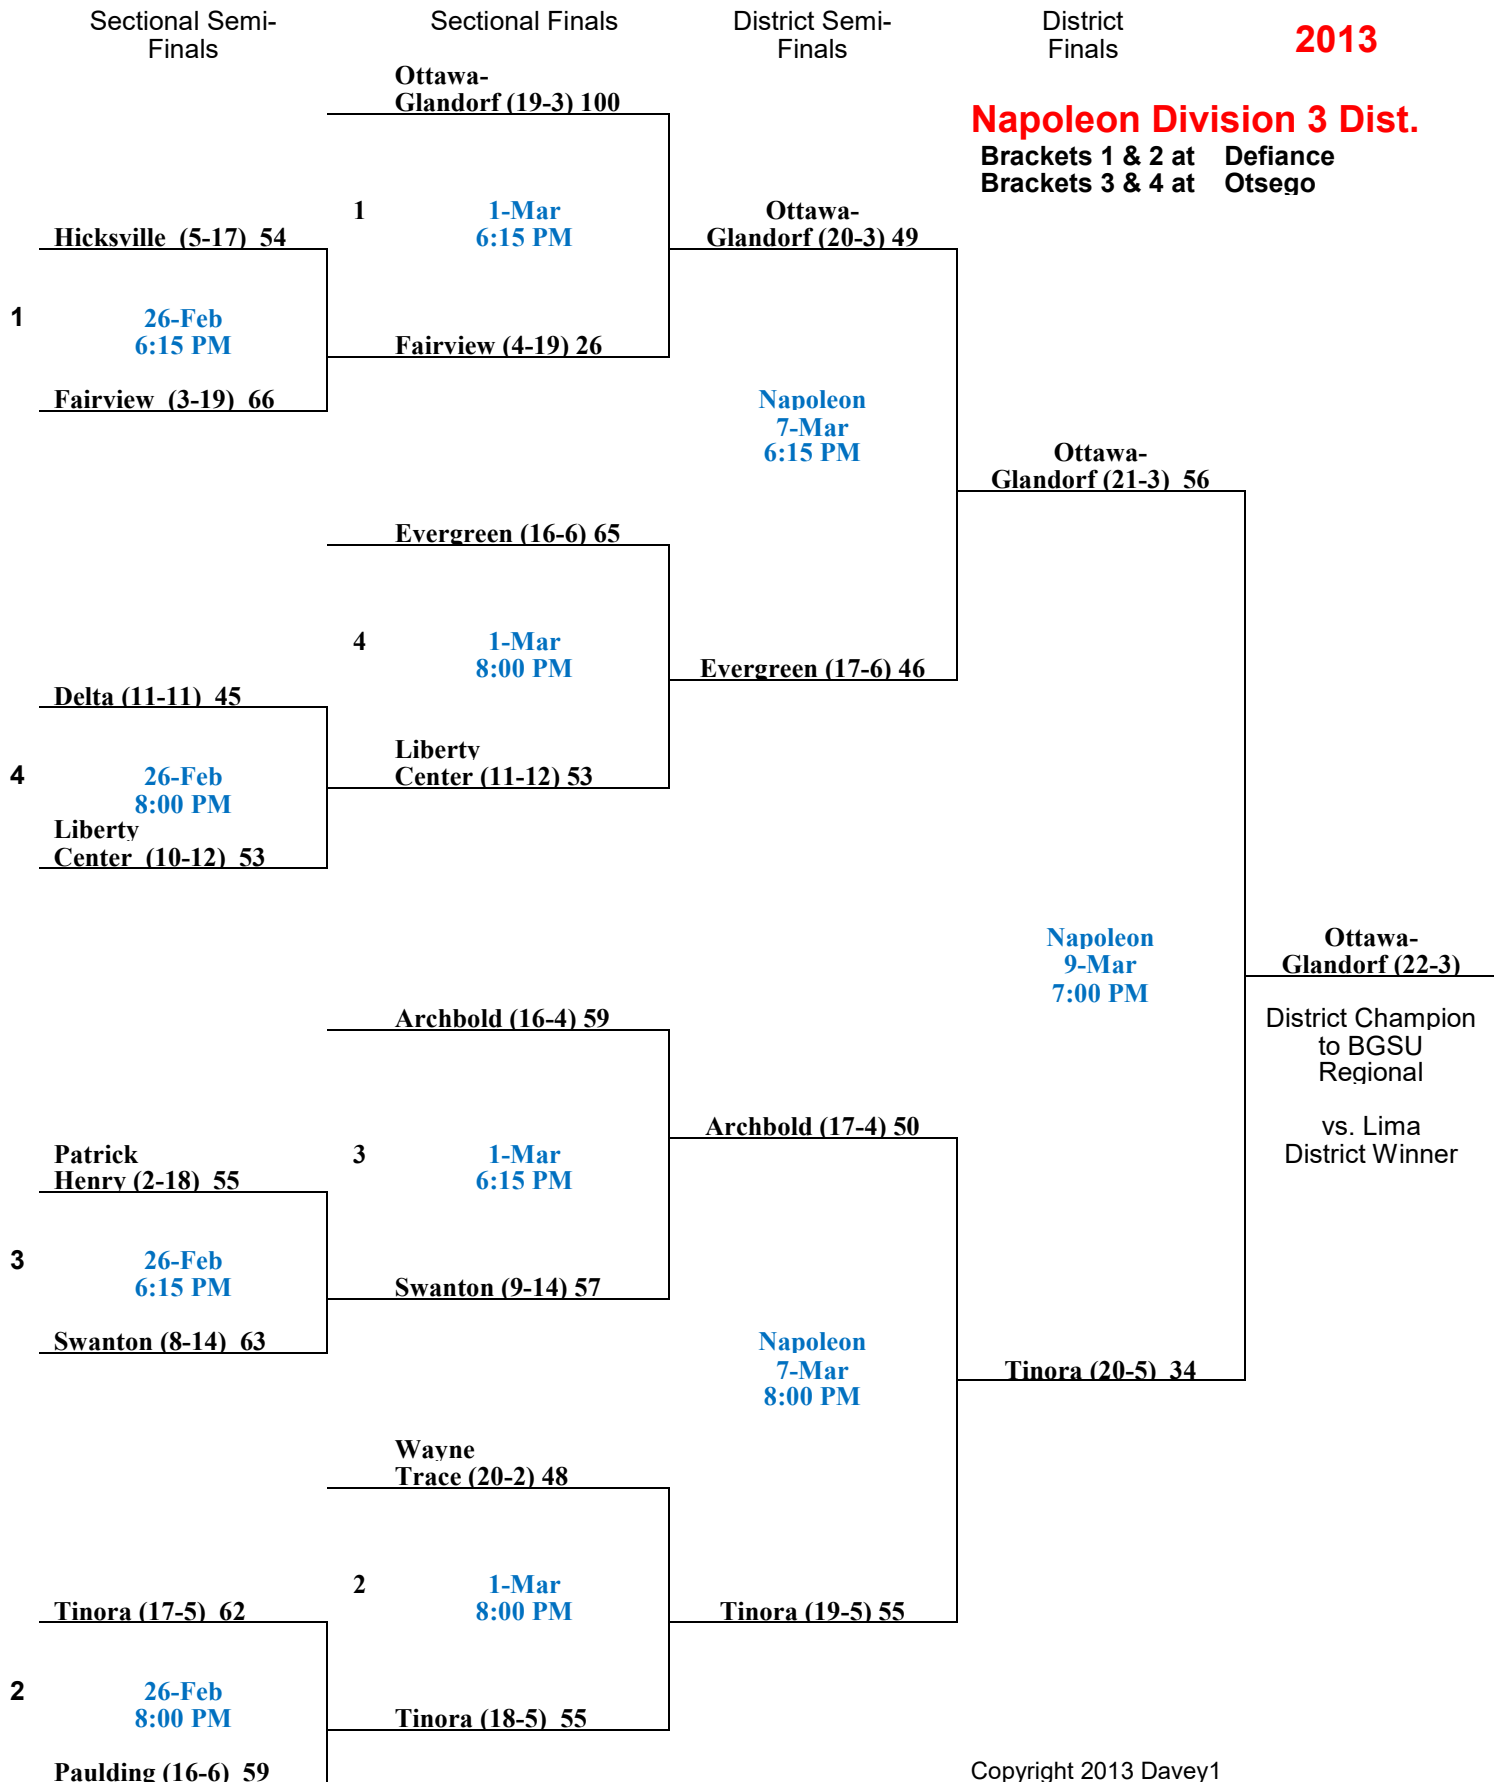

Napoleon Division 3 Dist.

Brackets 1 & 2 at Defiance
Brackets 3 & 4 at Otsego

Lima Sr. Division 3 District

Brackets 5 & 6 at Findlay
Brackets 7 & 8 at Wapakoneta

Willard Division 3 Dist.

Brackets 9 & 10 Lexington
Brackets 11 & 12 Sandusky