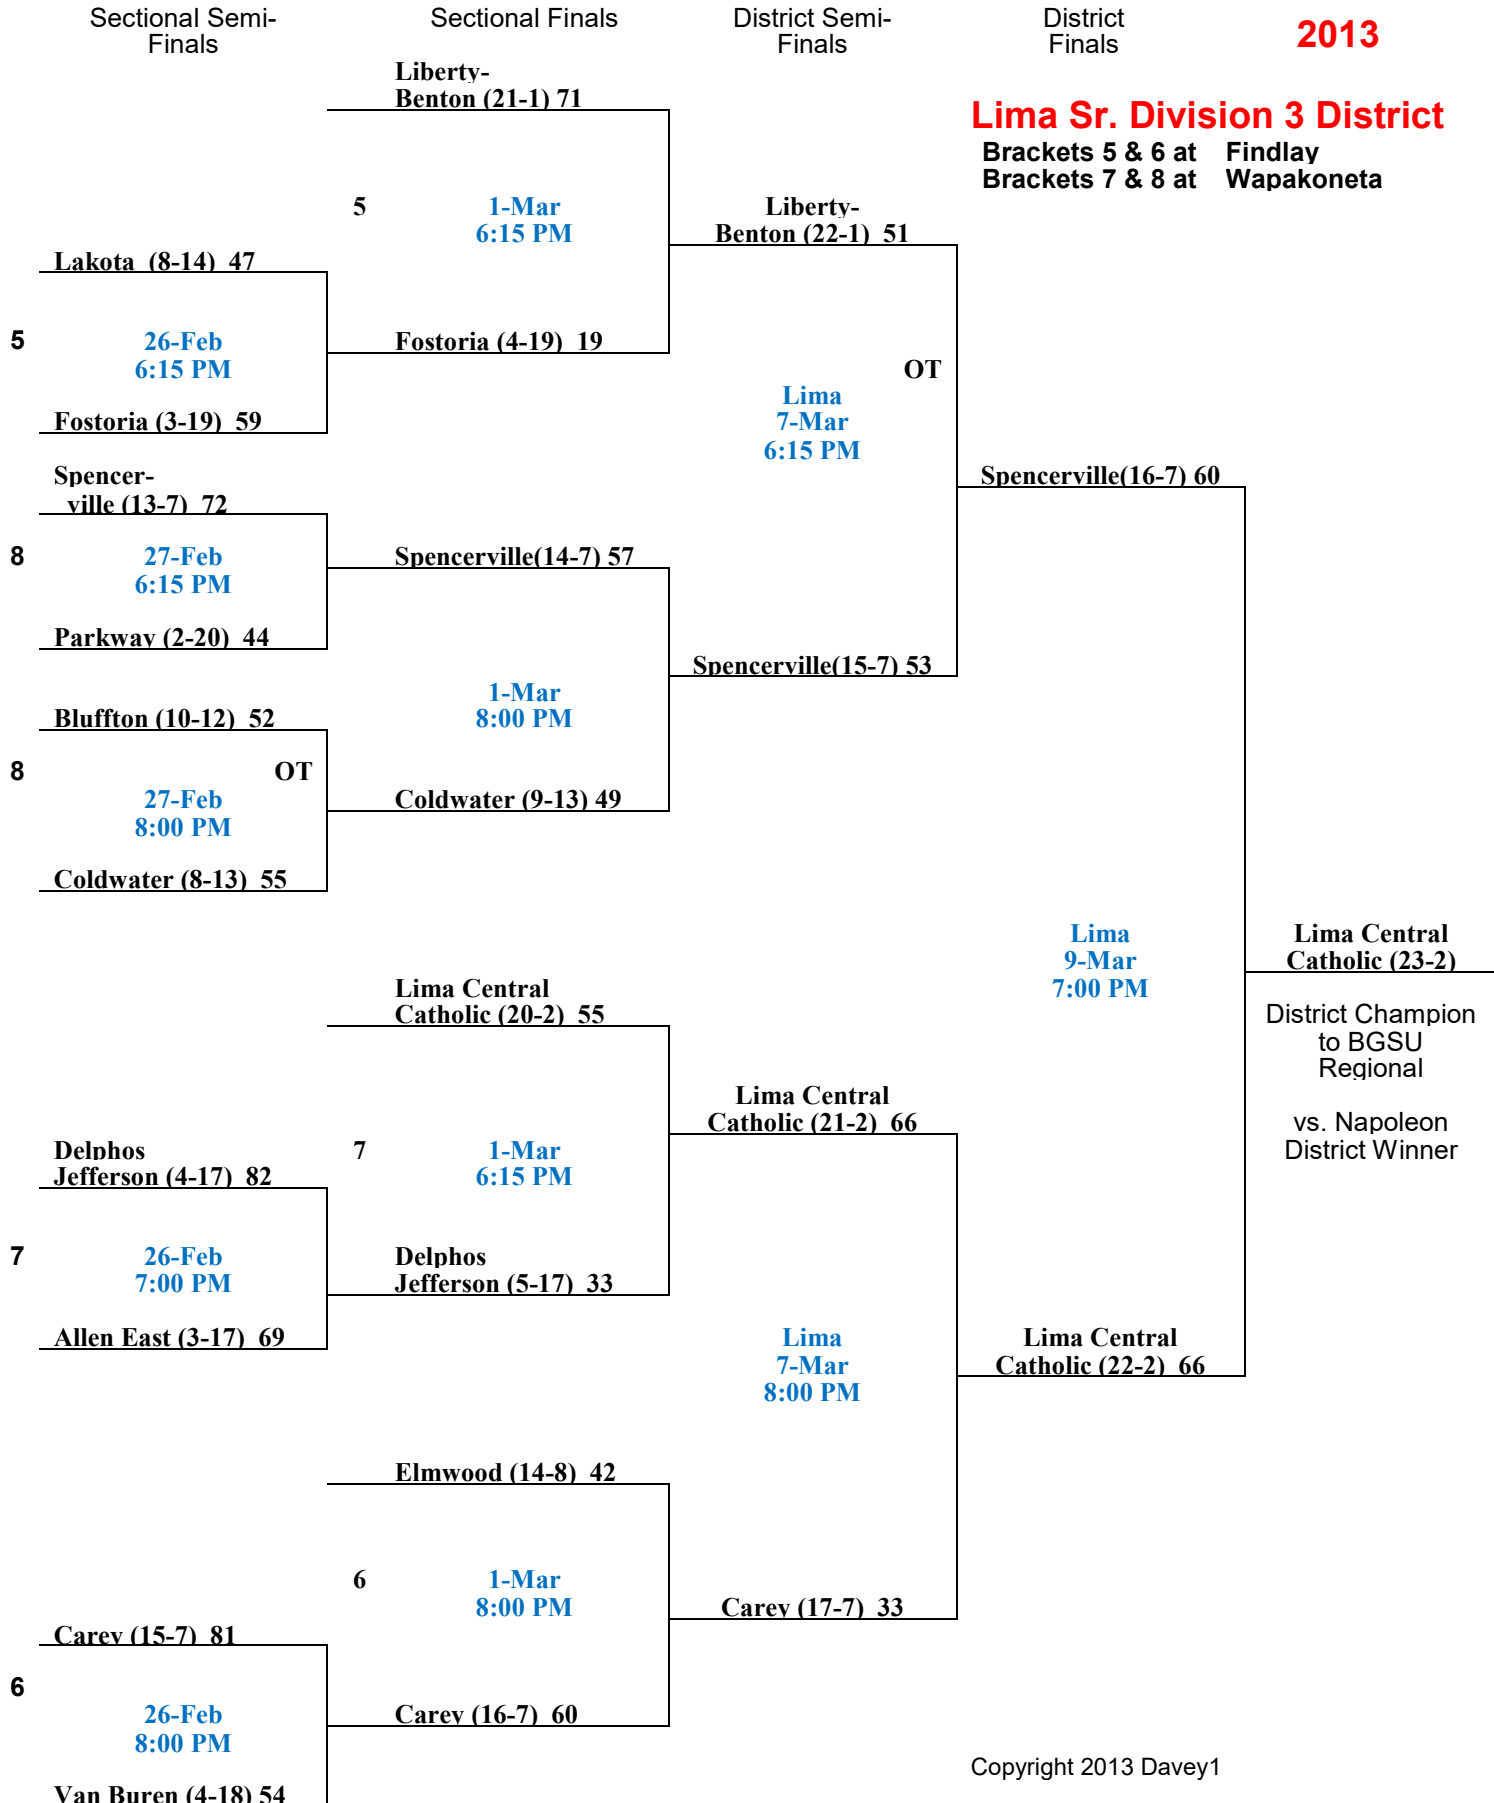

Napoleon Division 3 Dist.

Brackets 1 & 2 at Defiance
Brackets 3 & 4 at Otsego

Lima Sr. Division 3 District

Brackets 5 & 6 at Findlay
Brackets 7 & 8 at Wapakoneta

Willard Division 3 Dist.

Brackets 9 & 10 Lexington
Brackets 11 & 12 Sandusky