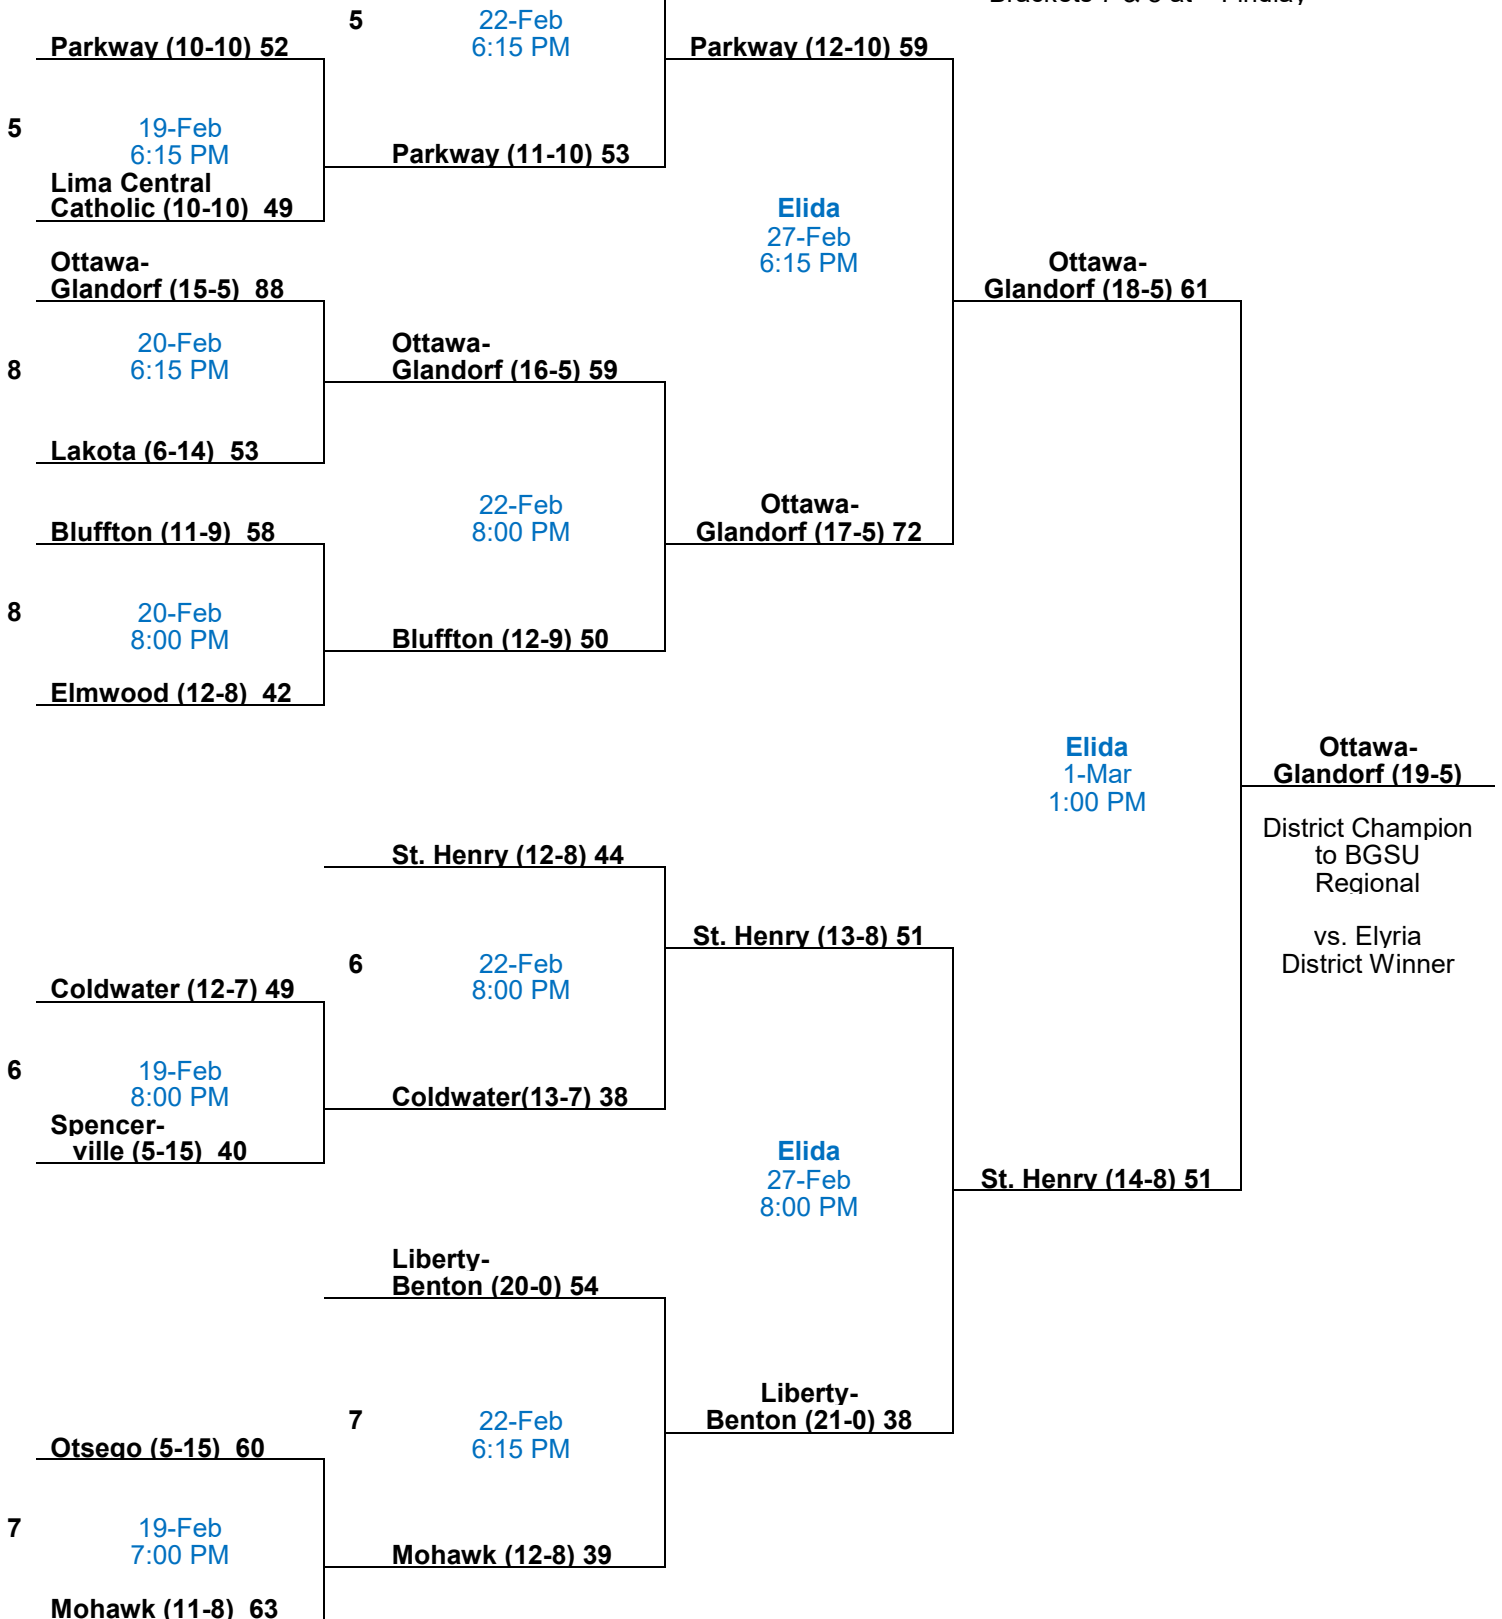

Sectional Semi-Finals

Sectional Finals

District Semi-Finals

District Finals

2008

Napoleon Division 3 Dist.

Brackets 1 & 2 at Defiance
Brackets 3 & 4 at Sylvania

Home

2008

Elida Division 3 District

Brackets 5 & 6 at Wapakoneta
Brackets 7 & 8 at Findlay

Sectional Semi-Finals

Sectional Finals
Marion
Local (15-5) 49

District Semi-Finals

District Finals

Home

2008

Mansfield Division 3 Dist.

Brackets 9 & 10 at Galion
Brackets 11 & 12 Old Fort