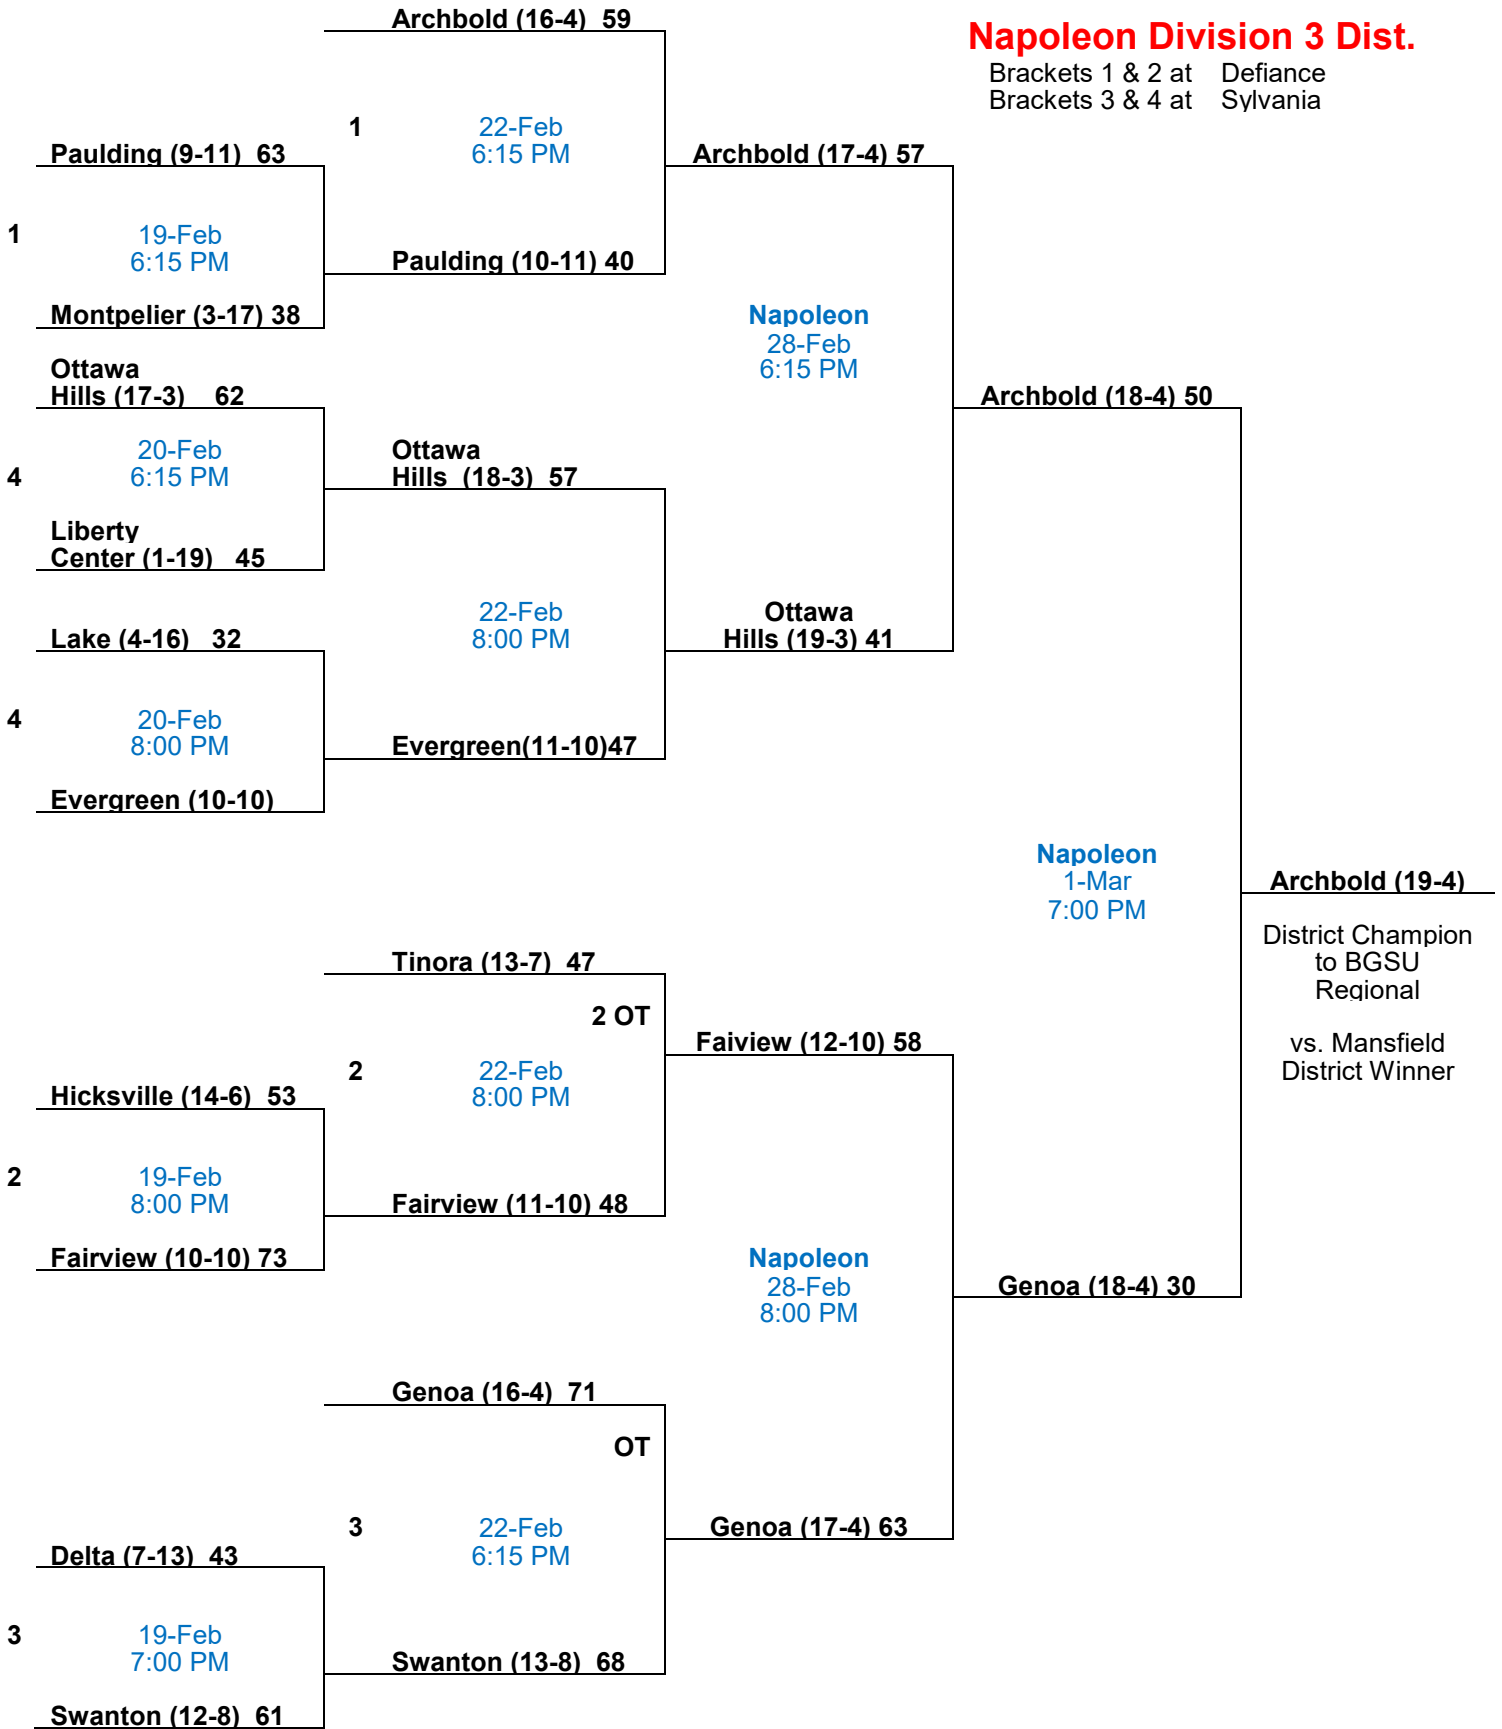

Sectional Semi-Finals

Sectional Finals

District Semi-Finals

District Finals

2008

Napoleon Division 3 Dist.

Brackets 1 & 2 at Defiance
Brackets 3 & 4 at Sylvania

Home

2008

Elida Division 3 District

Brackets 5 & 6 at Wapakoneta
Brackets 7 & 8 at Findlay

Sectional Semi-Finals

Sectional Finals
Marion
Local (15-5) 49

District Semi-Finals

District Finals

Home

2008

Mansfield Division 3 Dist.

Brackets 9 & 10 at Galion
Brackets 11 & 12 Old Fort