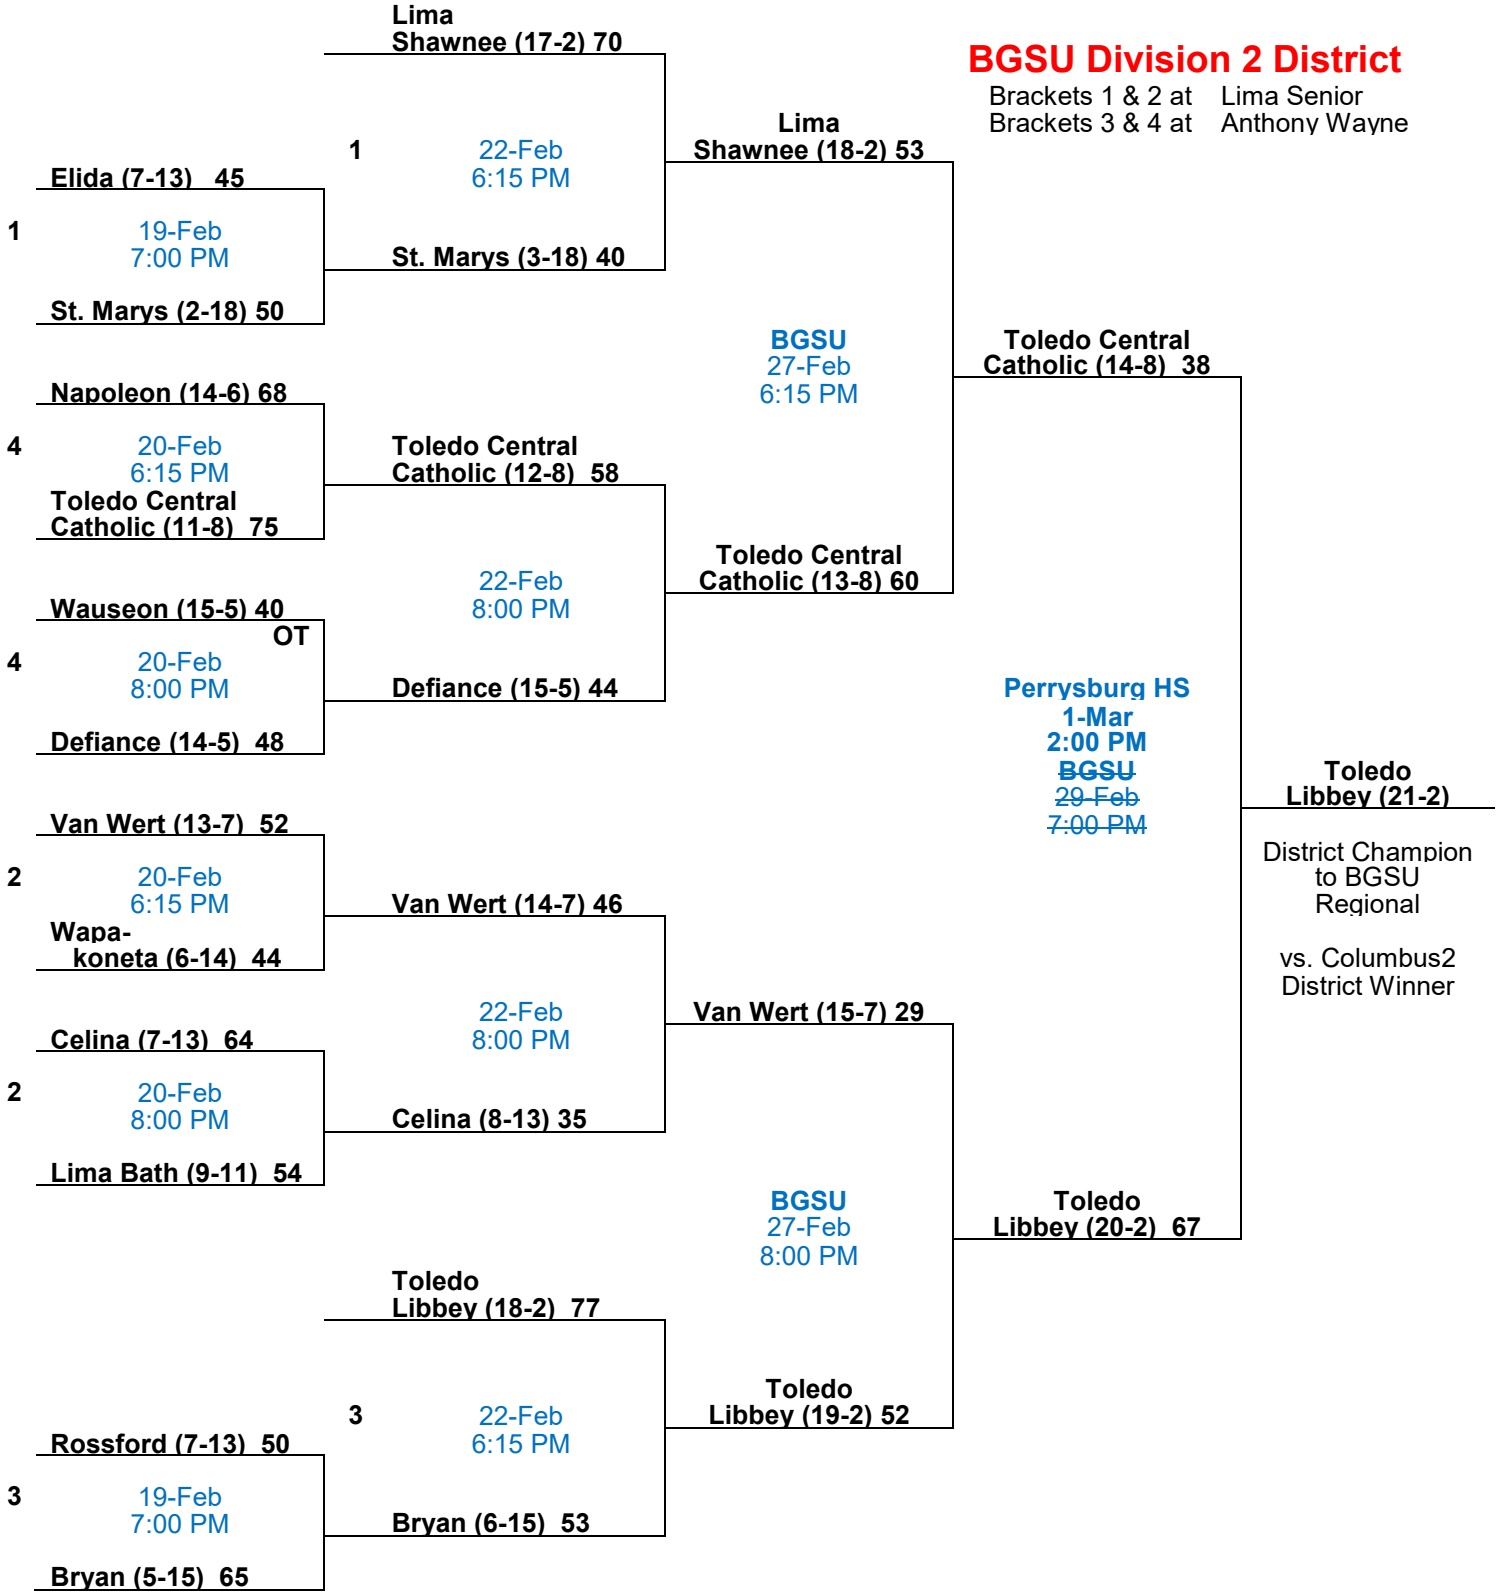

Home

Sectional Semi-Finals

Sectional Finals

District Semi-Finals

District Finals

2008

**BGSU Division 2 District**

Brackets 1 & 2 at Lima Senior  
Brackets 3 & 4 at Anthony Wayne

Home

2008

**Ashland Division 2 District**

Brackets 5 & 6 at Sandusky  
Brackets 7 & 8 at Mansfield Senior