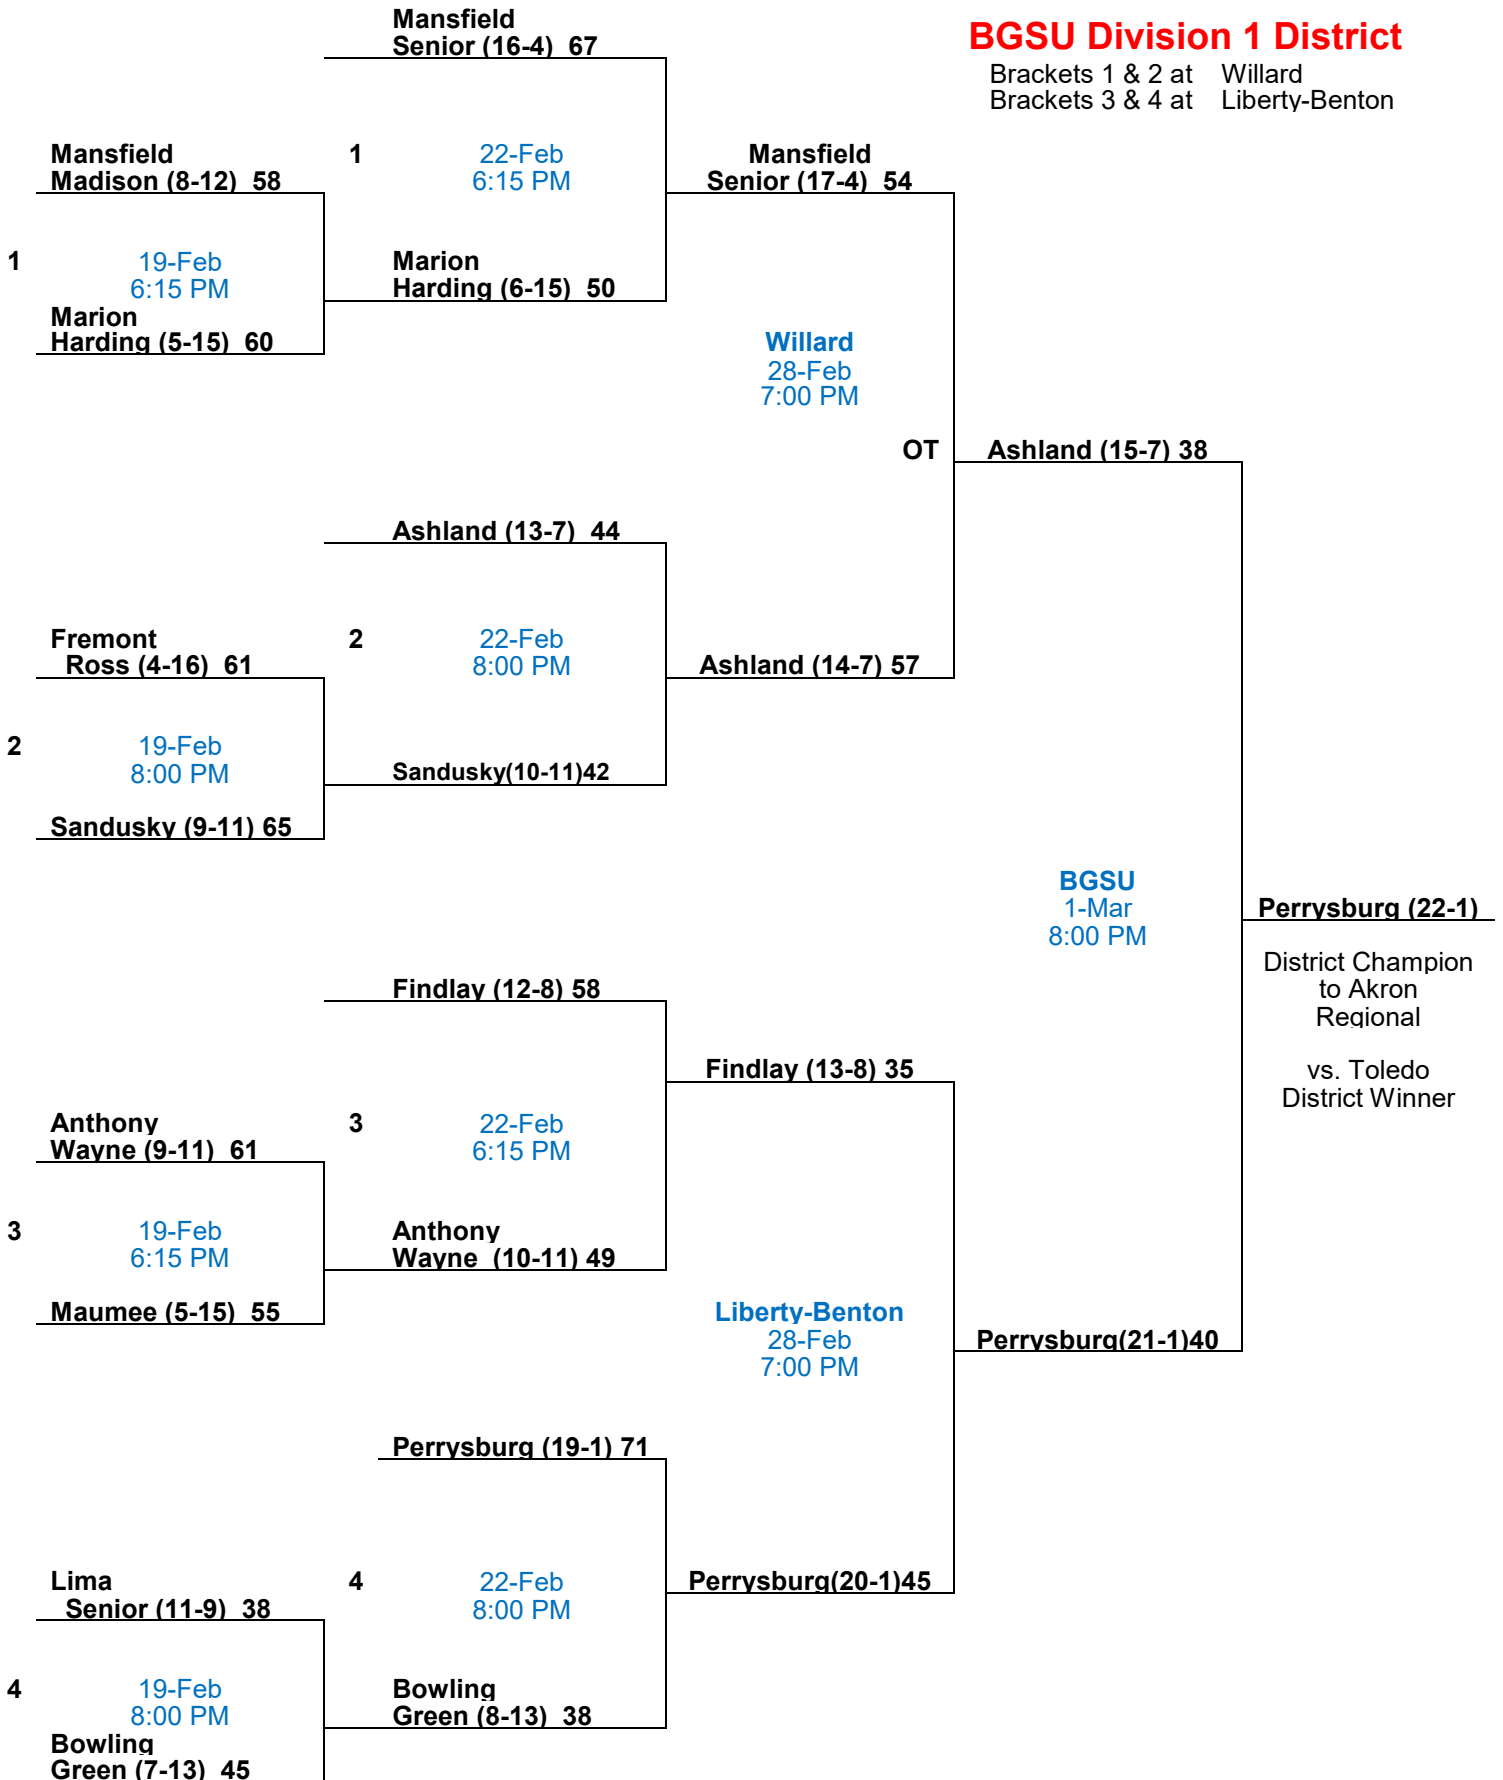

Sectional Semi-Finals

Sectional Finals

District Semi-Finals

District Finals

2008

BGSU Division 1 District

Brackets 1 & 2 at Willard
Brackets 3 & 4 at Liberty-Benton

Sectional Semi-Finals

Sectional Finals

District Semi-Finals

District Finals

2008

Toledo Division 1 District

Brackets 5 & 6 at Toledo Waite
Brackets 7 & 8 at Toledo Cent. Cath.