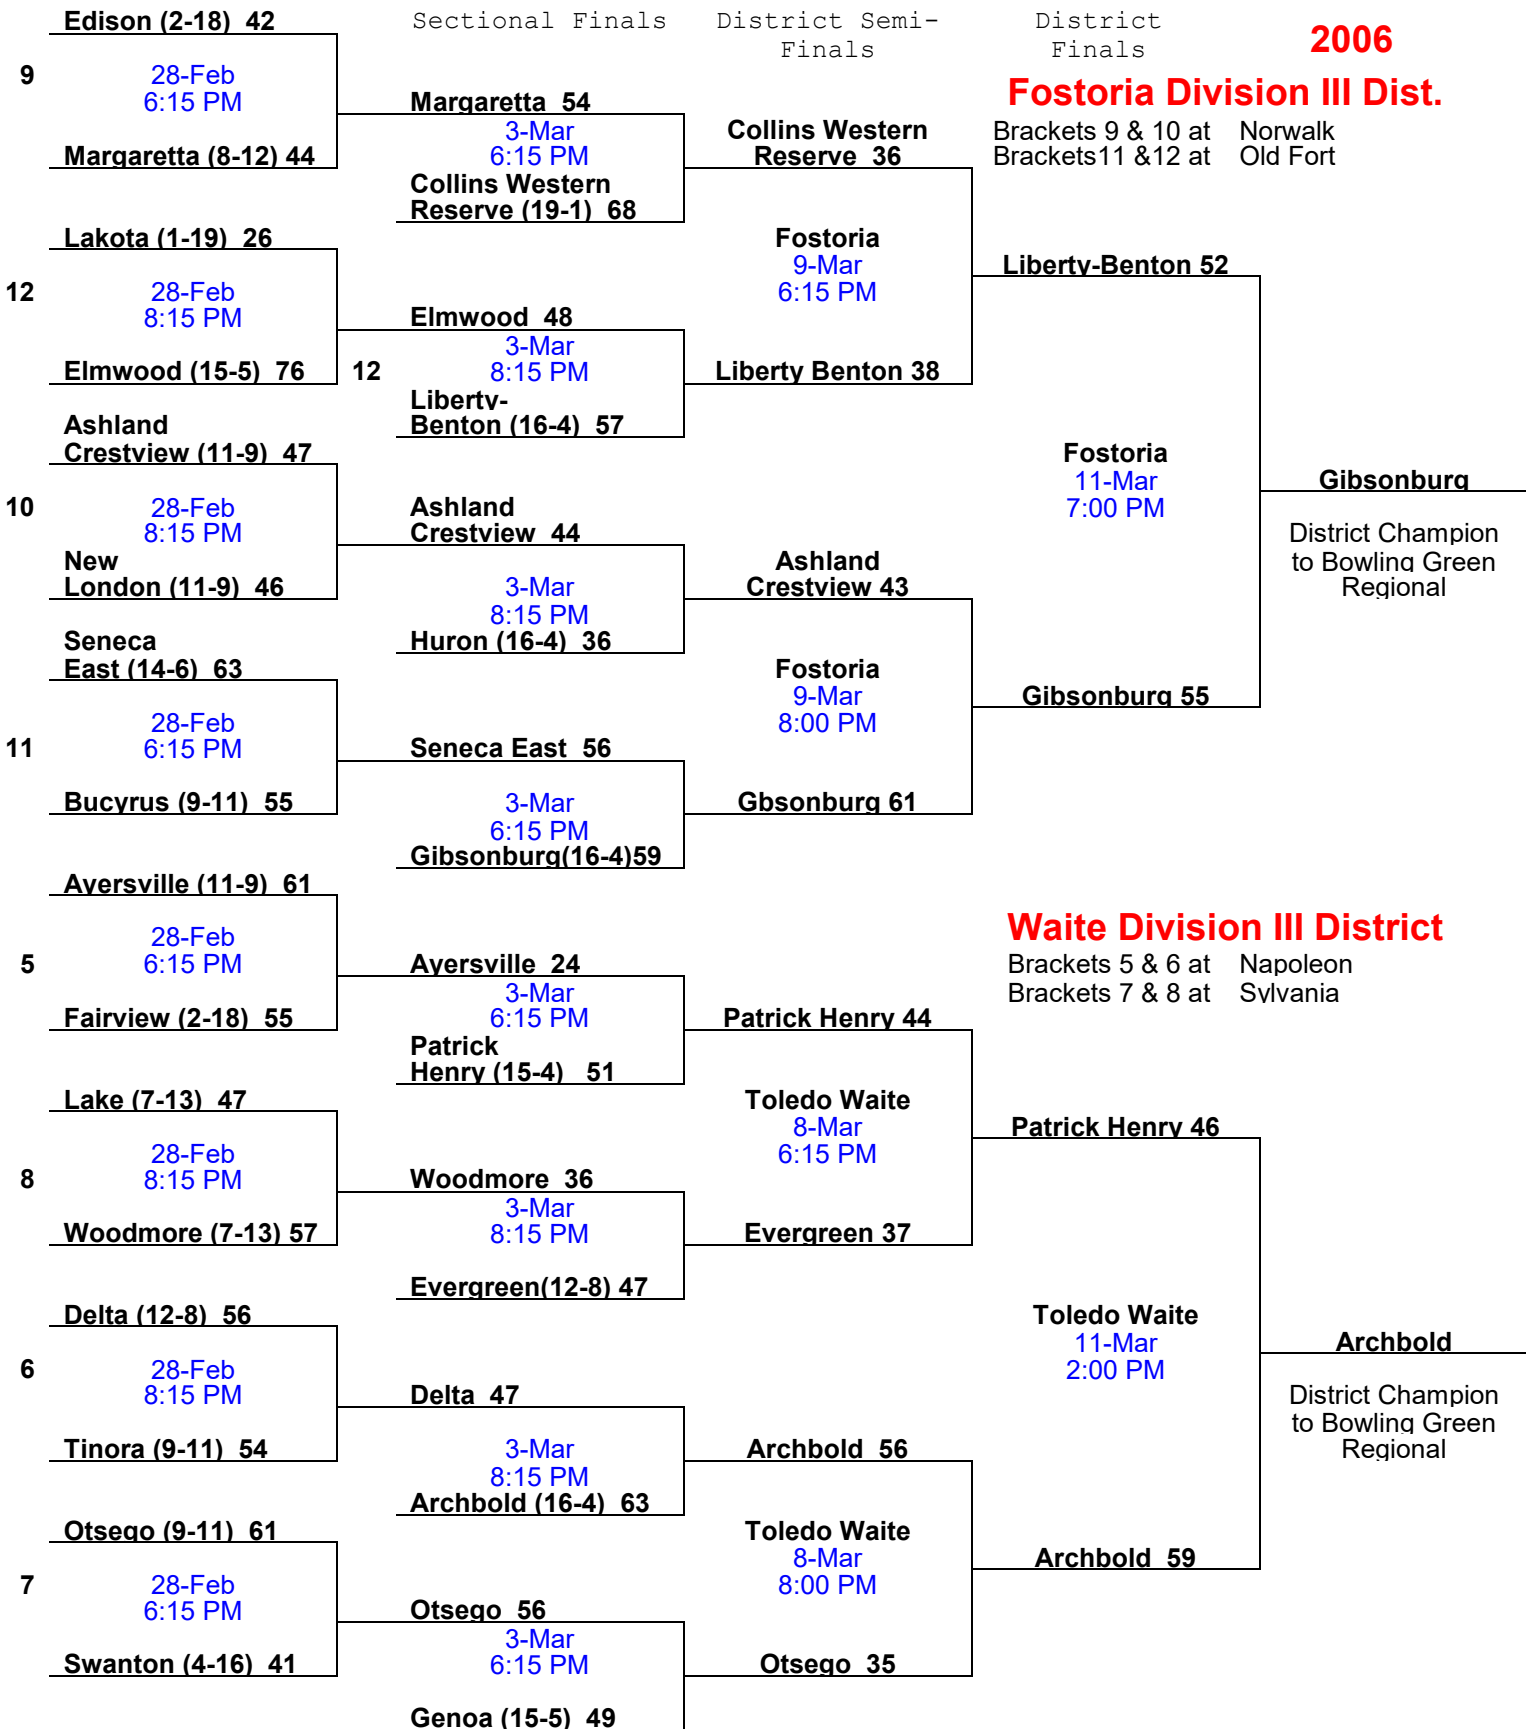

**Fostoria Division III Dist.**

Brackets 9 & 10 at Norwalk  
Brackets 11 & 12 at Old Fort

**Waite Division III District**

Brackets 5 & 6 at Napoleon  
Brackets 7 & 8 at Sylvania

Home

2006

**ONU Division III District**

Brackets 1 & 2 at Elida  
Brackets 3 & 4 at Lima Central Cath.

District Champion to Bowling Green Regional