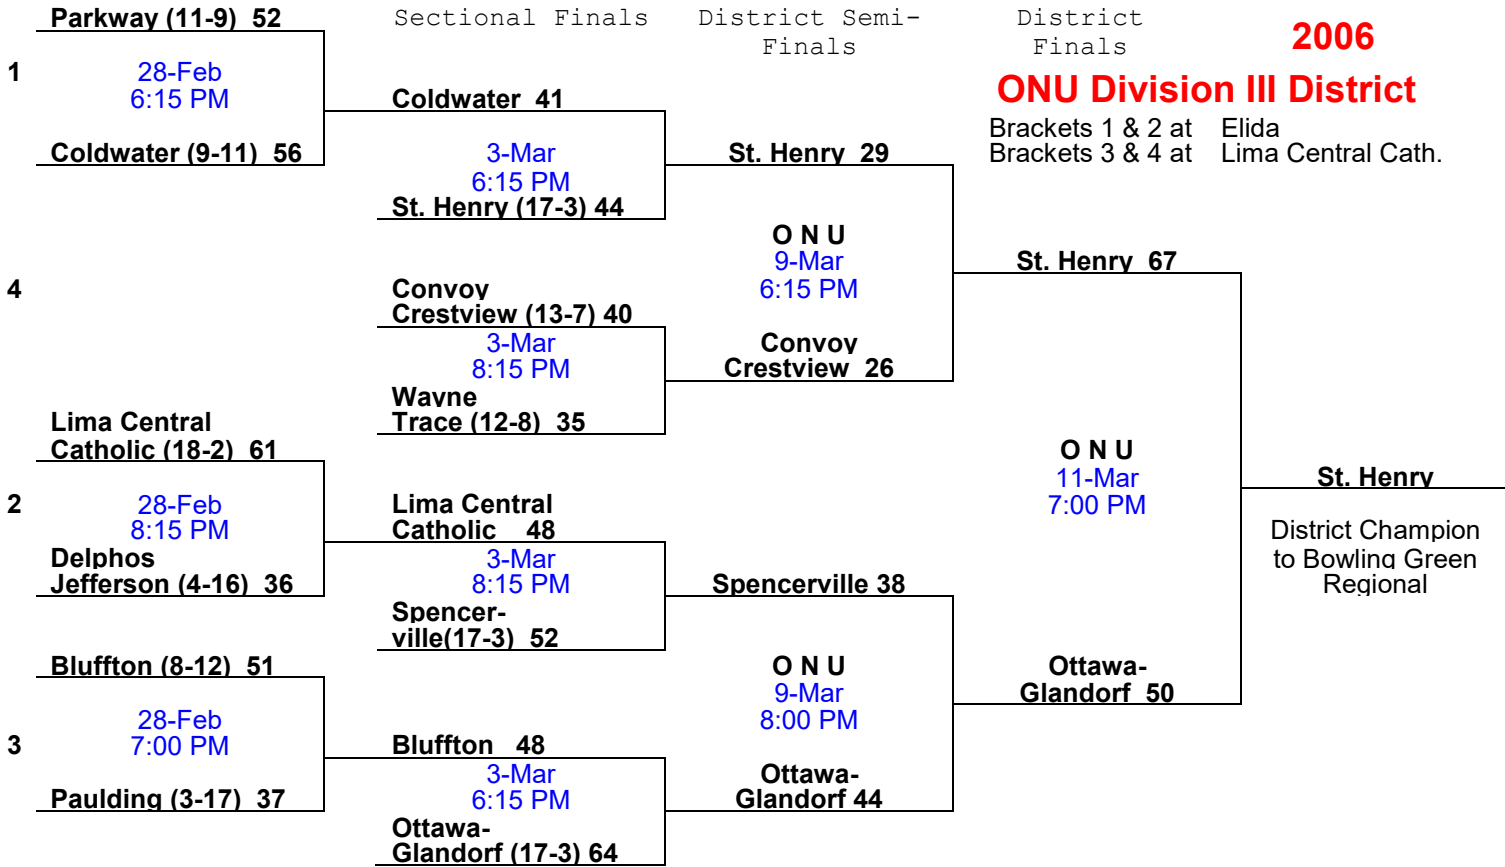

**Fostoria Division III Dist.**

Brackets 9 & 10 at Norwalk  
Brackets 11 & 12 at Old Fort

**Waite Division III District**

Brackets 5 & 6 at Napoleon  
Brackets 7 & 8 at Sylvania

Home

2006

**ONU Division III District**

Brackets 1 & 2 at Elida  
Brackets 3 & 4 at Lima Central Cath.

District Champion to Bowling Green Regional