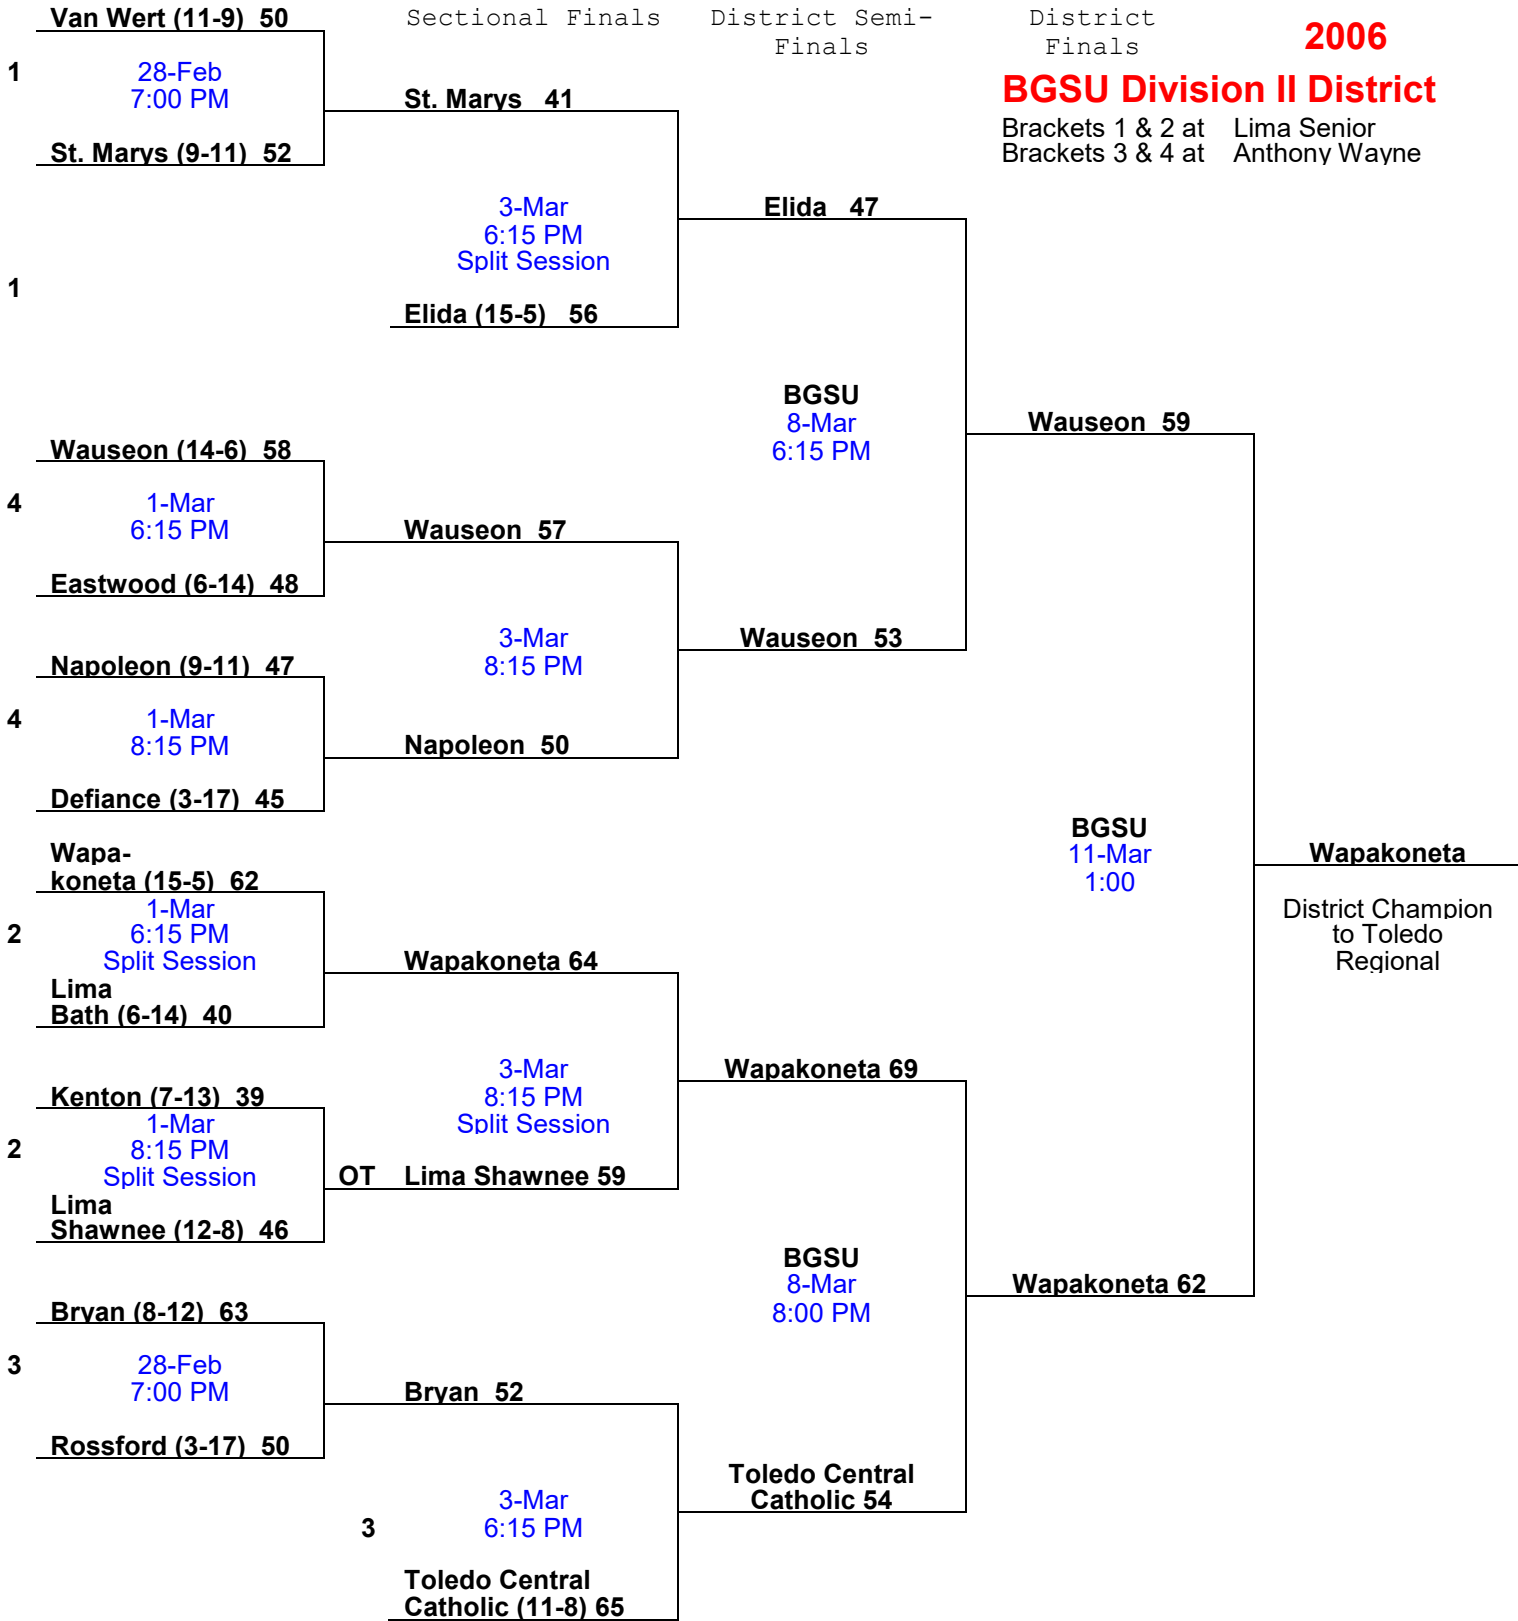

BGSU Division II District

Brackets 1 & 2 at Lima Senior
Brackets 3 & 4 at Anthony Wayne

Home

2006

Ashland Division II Dist.

Brackets 5 & 6 at Sandusky
Brackets 7 & 8 at Mansfield Senior

Willard
District Champion
to Toledo
Regional