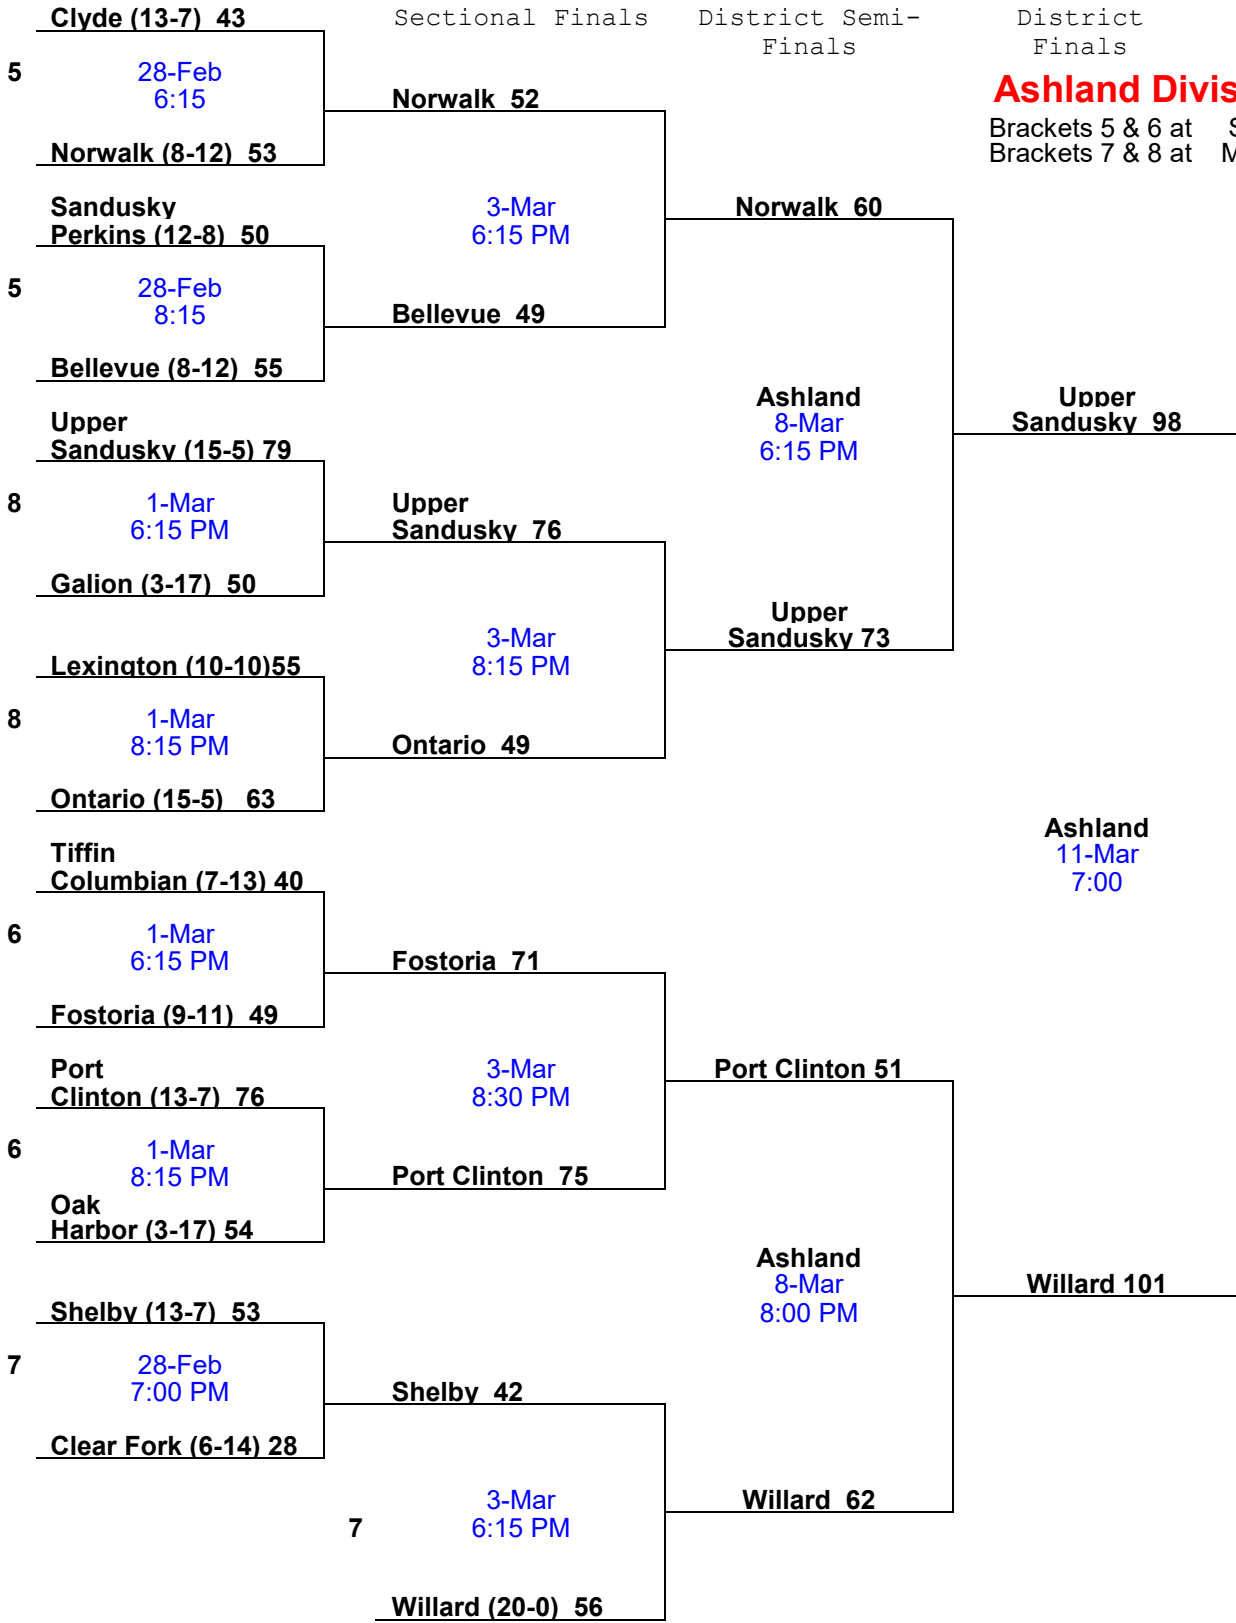

BGSU Division II District

Brackets 1 & 2 at Lima Senior
Brackets 3 & 4 at Anthony Wayne

Home

2006

Ashland Division II Dist.

Brackets 5 & 6 at Sandusky
Brackets 7 & 8 at Mansfield Senior

Willard
District Champion
to Toledo
Regional