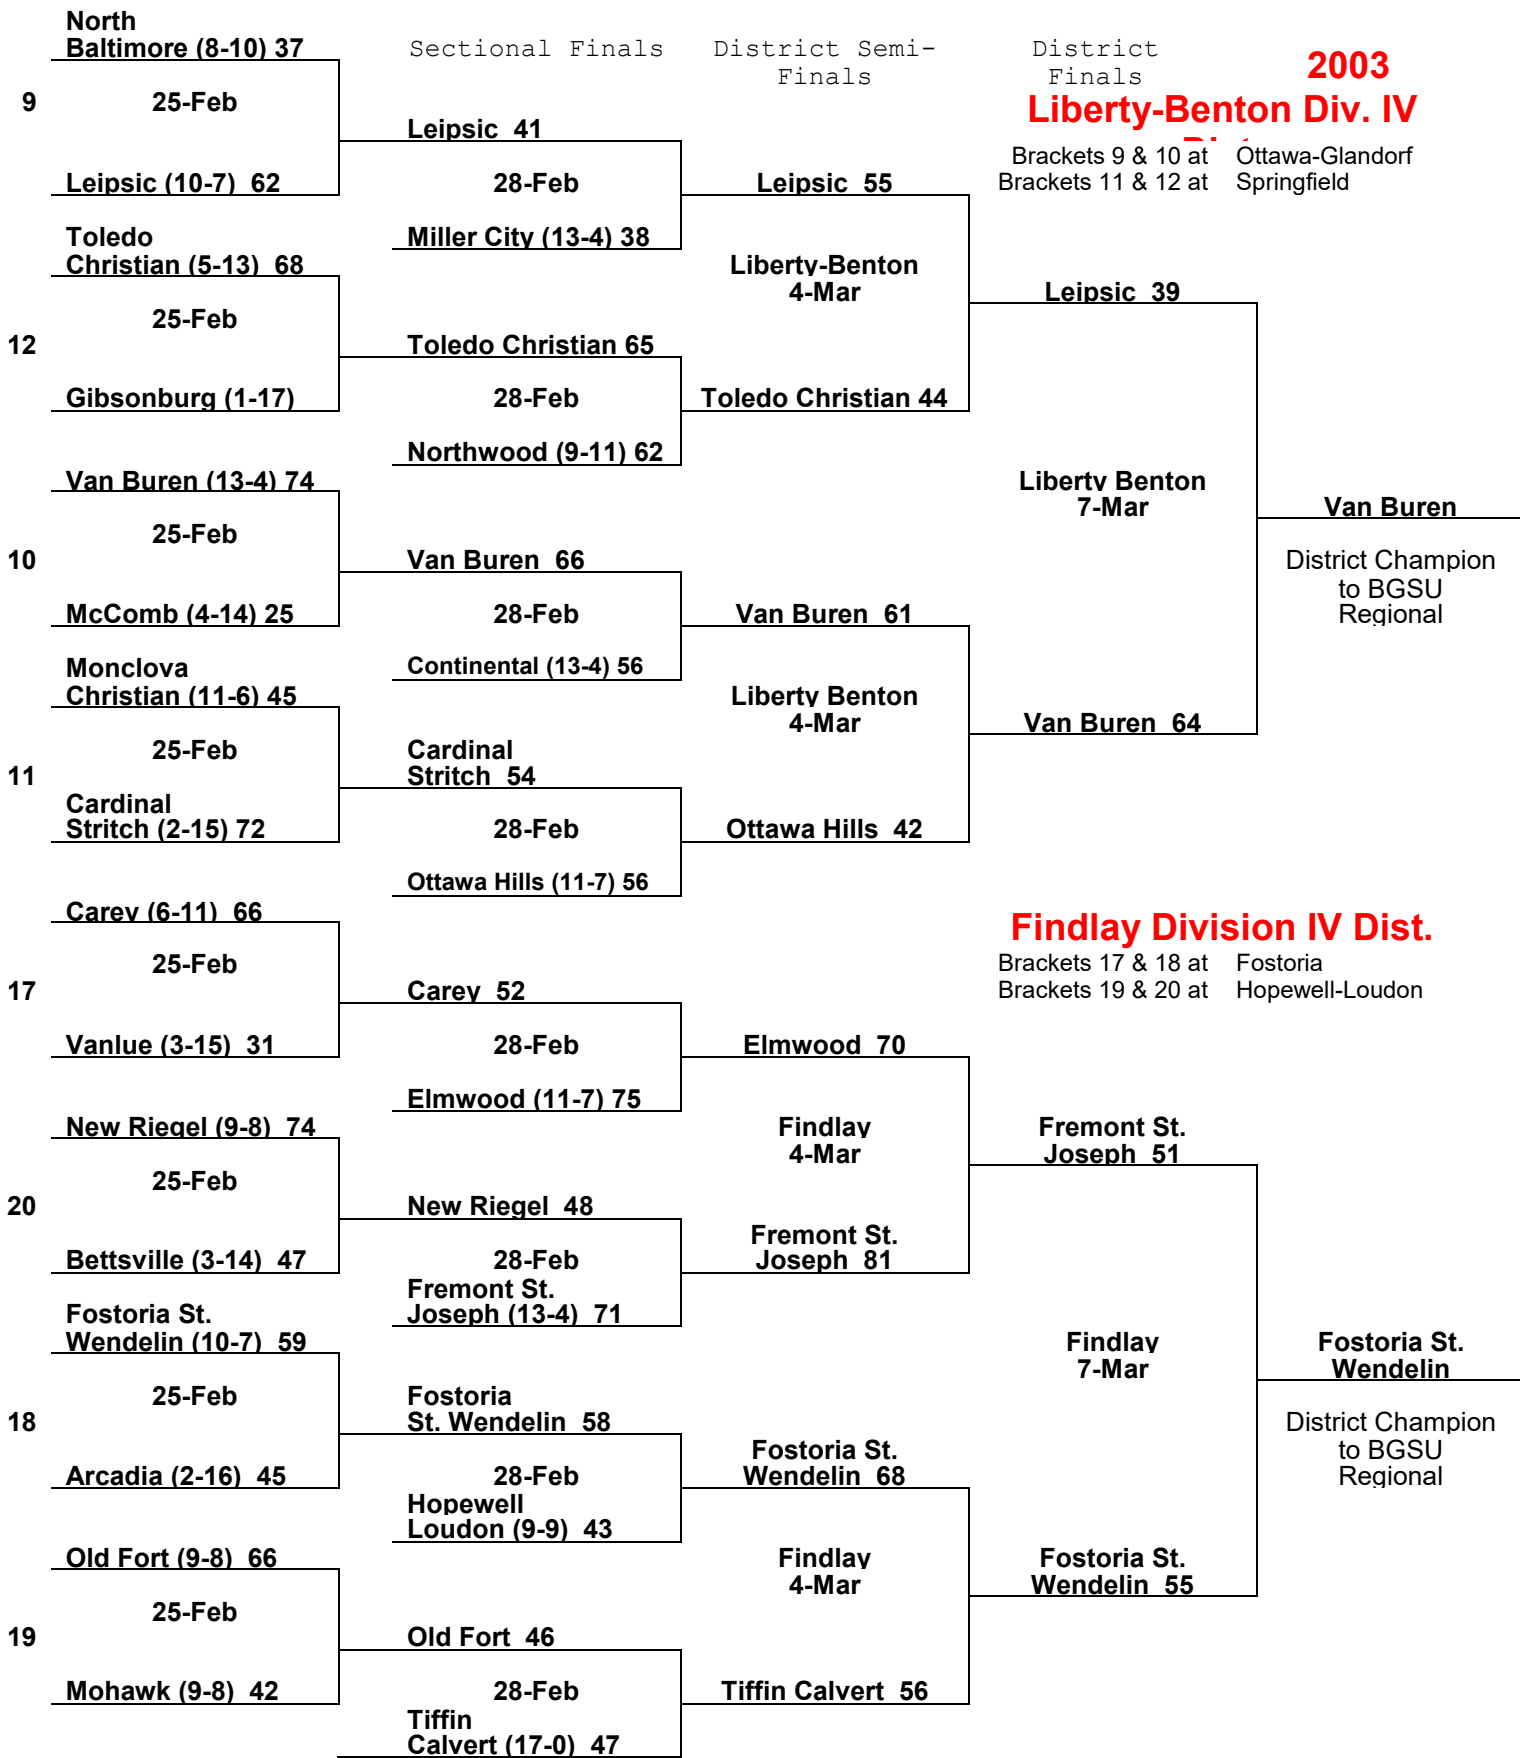

2003

**Wapakoneta Div. IV Dist.**

Brackets 1 & 2 at Coldwater  
Brackets 3 & 4 at Waynefield-Goshen

**Galion Division IV Dist.**

Brackets 21 & 22 at Port Clinton  
Brackets 23 & 24 at Lexington

2003

**Liberty-Benton Div. IV**

Brackets 9 & 10 at Ottawa-Glandorf  
Brackets 11 & 12 at Springfield

**Findlay Division IV Dist.**

Brackets 17 & 18 at Fostoria  
Brackets 19 & 20 at Hopewell-Loudon

**2003**

**Elida Division IV District**

Brackets 5 & 6 at Van Wert  
Brackets 7 & 8 at Lima Bath

**Napoleon Division IV Dist.**

Brackets 13 & 14 at Bryan  
Brackets 15 & 16 at Wauseon