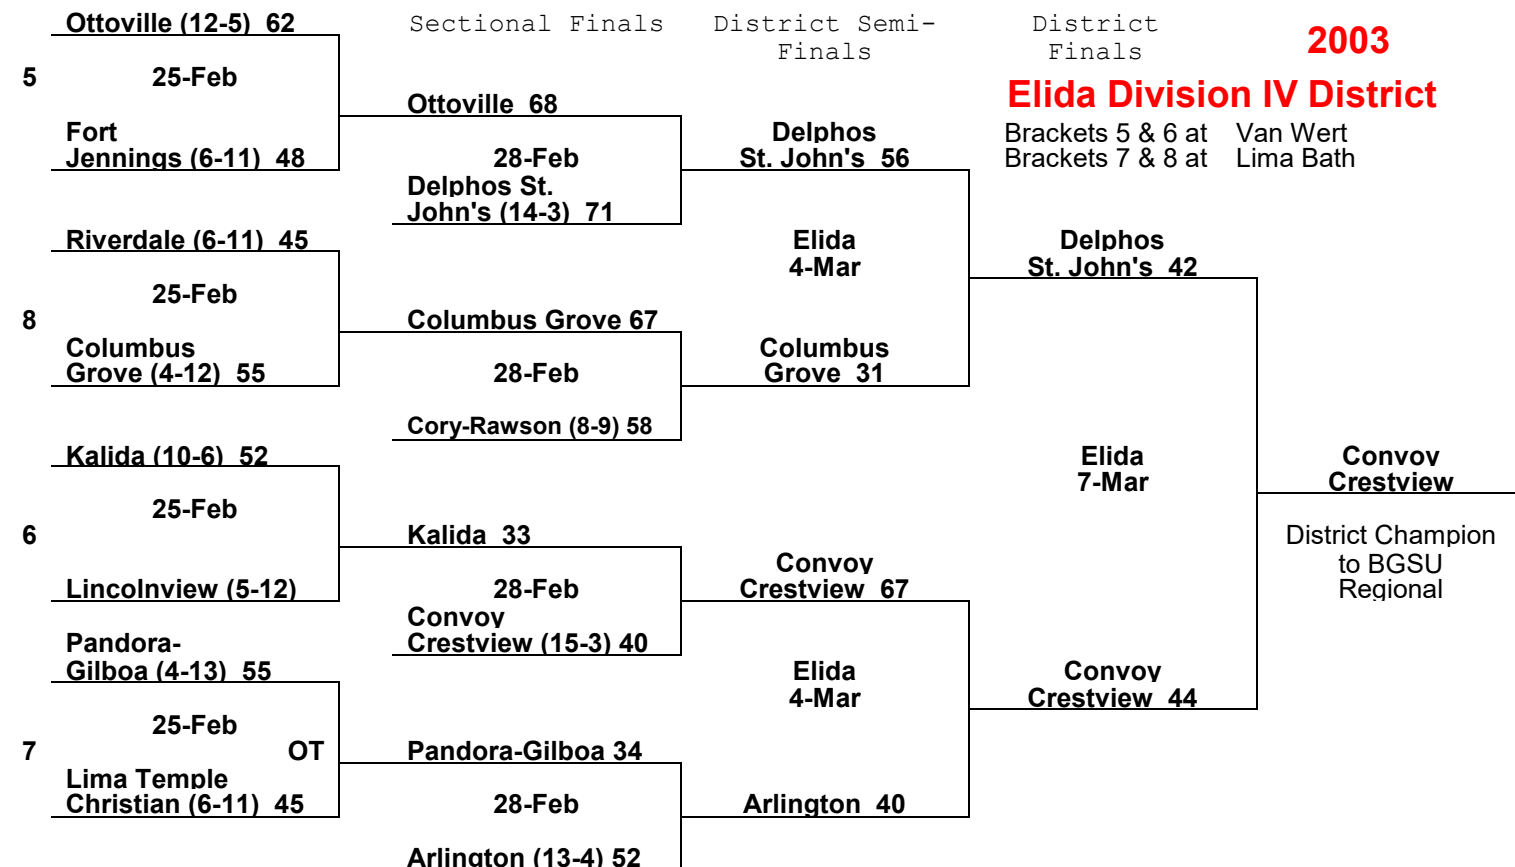

2003

**Wapakoneta Div. IV Dist.**

Brackets 1 & 2 at Coldwater  
Brackets 3 & 4 at Waynefield-Goshen

**Galion Division IV Dist.**

Brackets 21 & 22 at Port Clinton  
Brackets 23 & 24 at Lexington

2003

**Liberty-Benton Div. IV**

Brackets 9 & 10 at Ottawa-Glandorf  
Brackets 11 & 12 at Springfield

**Findlay Division IV Dist.**

Brackets 17 & 18 at Fostoria  
Brackets 19 & 20 at Hopewell-Loudon

**2003**

**Elida Division IV District**

Brackets 5 & 6 at Van Wert  
Brackets 7 & 8 at Lima Bath

**Napoleon Division IV Dist.**

Brackets 13 & 14 at Bryan  
Brackets 15 & 16 at Wauseon