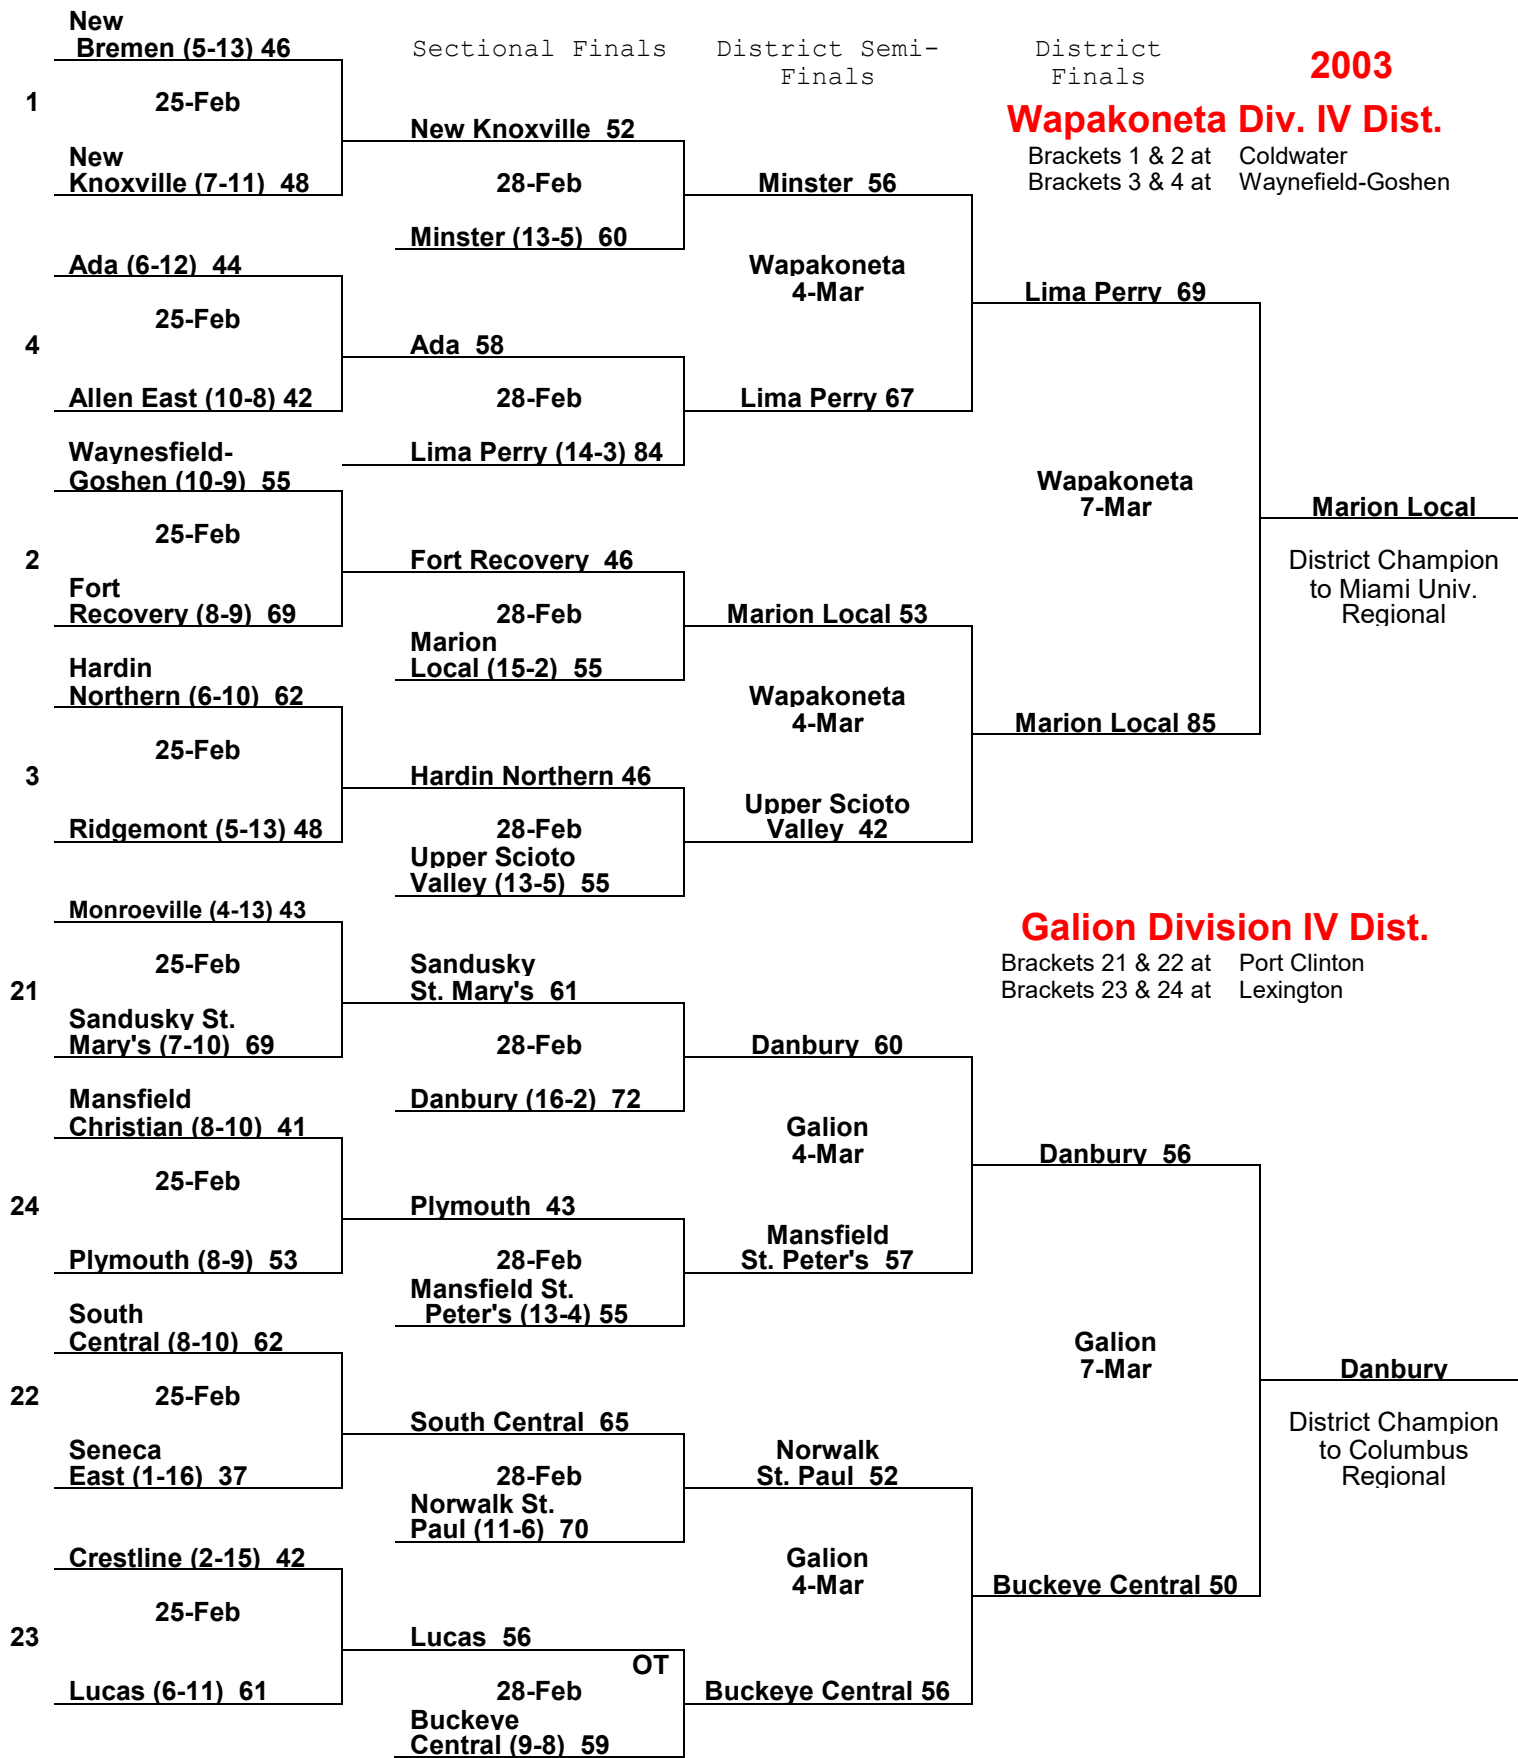

2003

**Wapakoneta Div. IV Dist.**

Brackets 1 & 2 at Coldwater  
Brackets 3 & 4 at Waynefield-Goshen

**Galion Division IV Dist.**

Brackets 21 & 22 at Port Clinton  
Brackets 23 & 24 at Lexington

2003

**Liberty-Benton Div. IV**

Brackets 9 & 10 at Ottawa-Glandorf  
Brackets 11 & 12 at Springfield

**Findlay Division IV Dist.**

Brackets 17 & 18 at Fostoria  
Brackets 19 & 20 at Hopewell-Loudon

**2003**

**Elida Division IV District**

Brackets 5 & 6 at Van Wert  
Brackets 7 & 8 at Lima Bath

**Napoleon Division IV Dist.**

Brackets 13 & 14 at Bryan  
Brackets 15 & 16 at Wauseon