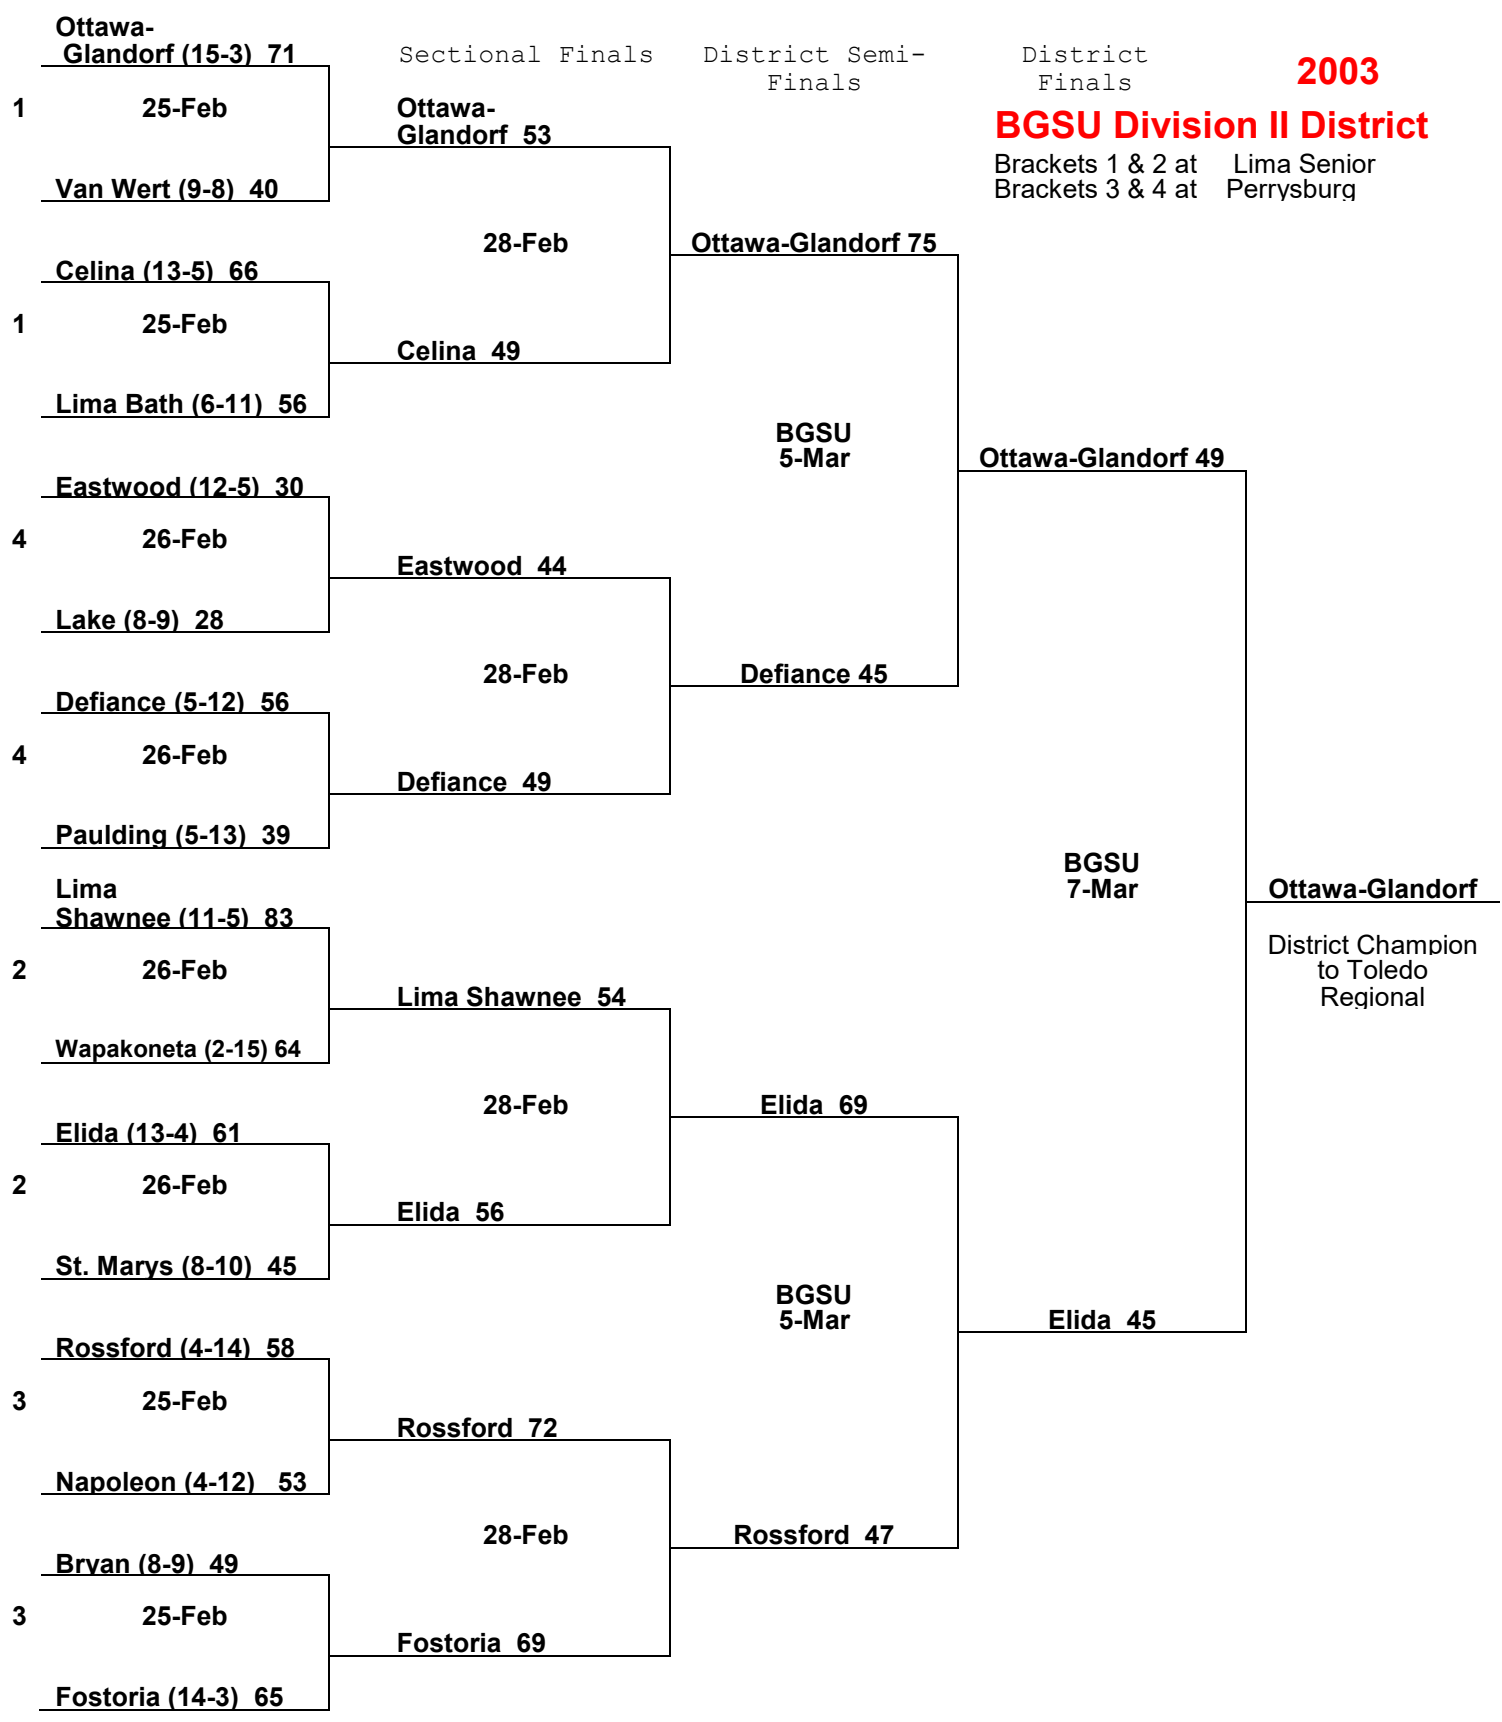

2003

BGSU Division II District

Brackets 1 & 2 at Lima Senior
Brackets 3 & 4 at Perrysburg

2003

Ashland Division II Dist.

Brackets 5 & 6 at Sandusky
Brackets 7 & 8 at Mansfield Madison