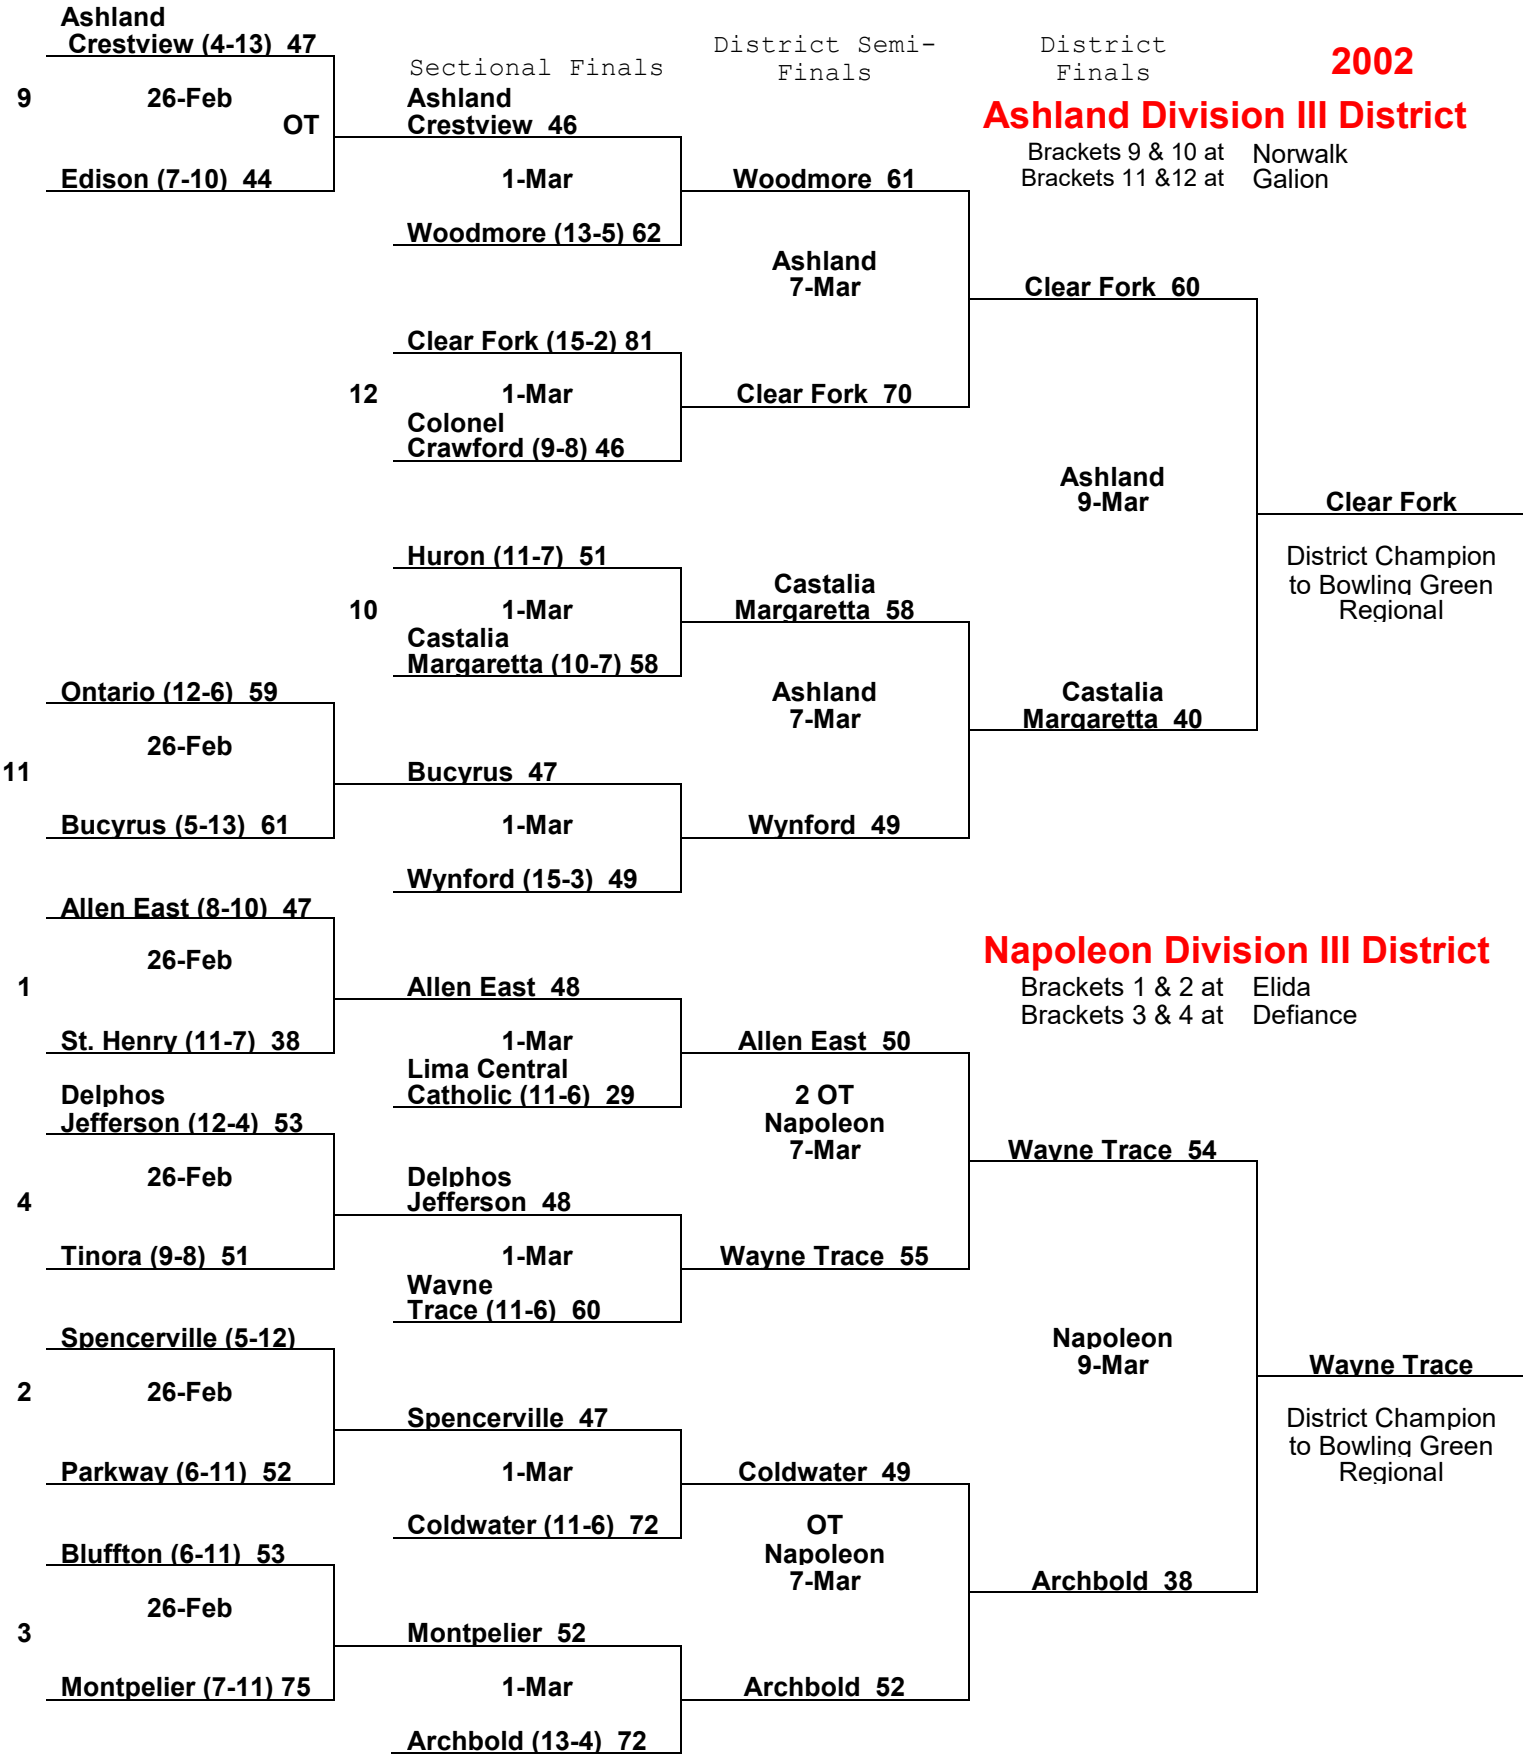

2002

Ashland Division III District

Brackets 9 & 10 at Norwalk
Brackets 11 & 12 at Galion

Napoleon Division III District

Brackets 1 & 2 at Elida
Brackets 3 & 4 at Defiance

2002

Waite Division III District

Brackets 5 & 6 at Sylvania Northview
Brackets 7 & 8 at Old Fort