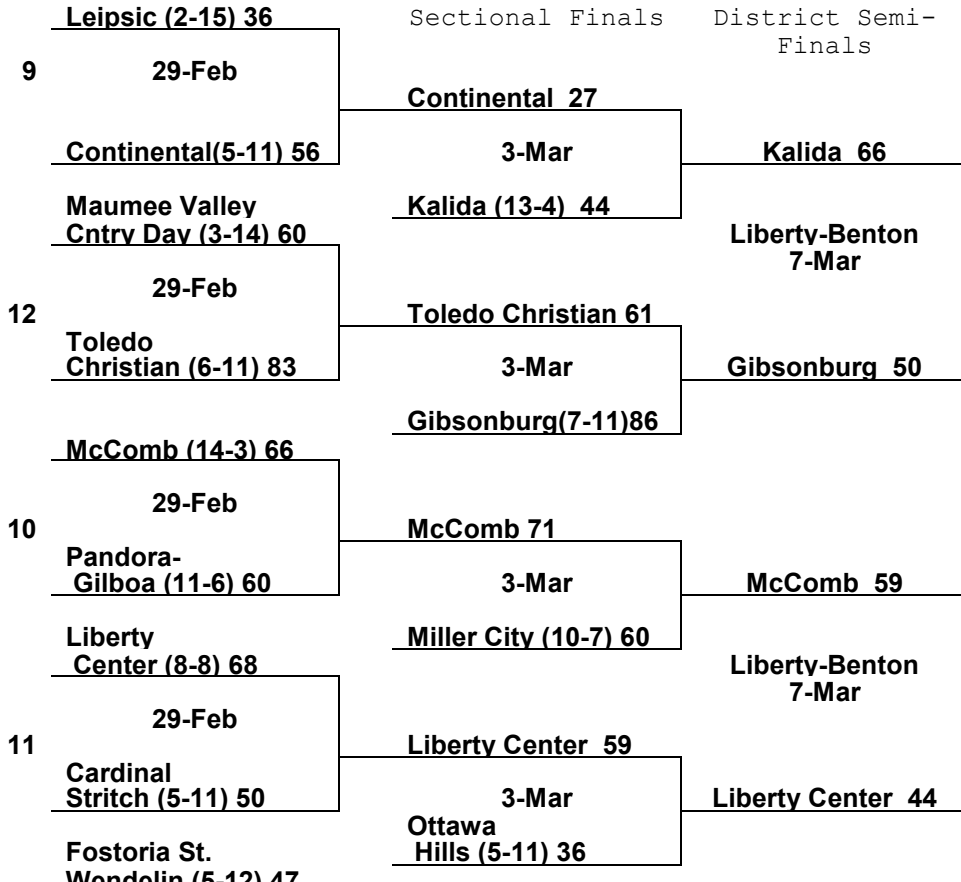

2000

Wapakoneta Division IV

Brackets 1 & 2 at Coldwater
Brackets 3 & 4 at Waynefield-Goshen

St. Henry

District Champion to Dayton Regional

Galion Division IV District

Brackets 21 & 22 at Port Clinton
Brackets 23 & 24 at Lexington

Lucas

District Champion to Columbus Regional

2000

Napoleon Division 4 Dist.

Brackets 13 & 14 at Bryan
Brackets 15 & 16 at Wauseon

2000

L-B Division IV District

Brackets 9 & 10 at Ottawa
Brackets 11 & 12 at Springfield

Fostoria Division IV District

Brackets 17 & 18 at Findlay
Brackets 19 & 20 at Hopewell-Loudon

Kalida
District Champion to Toledo Regional

Tiffin Calvert
District Champion to Toledo Regional