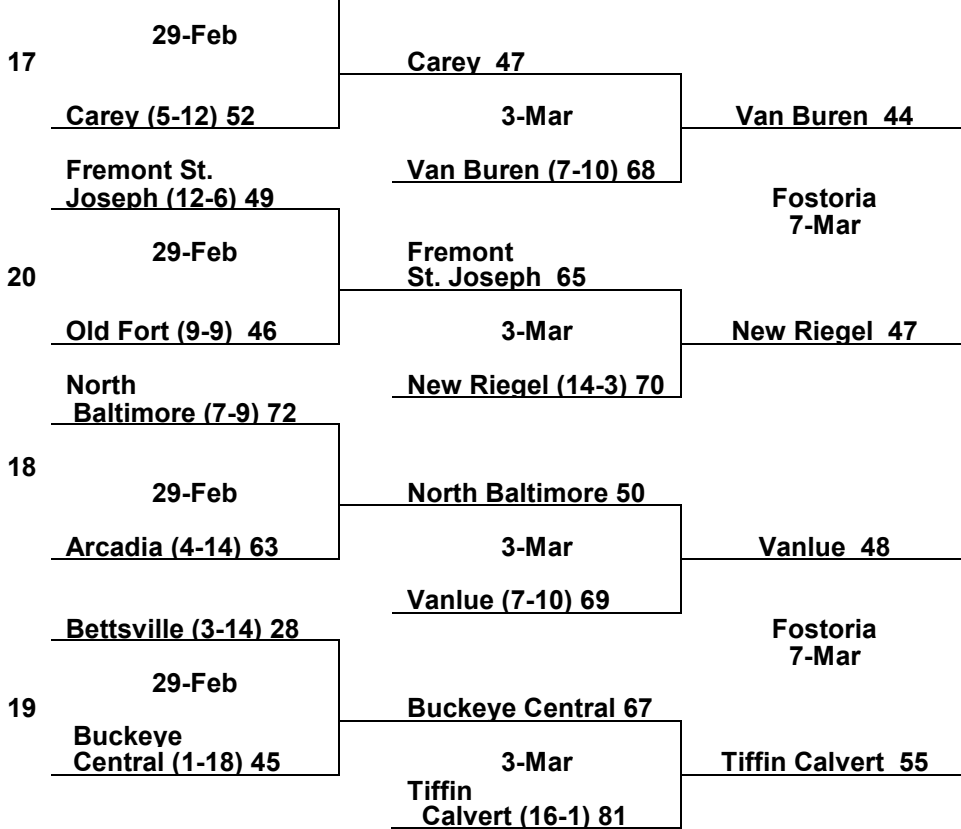

2000

Wapakoneta Division IV

Brackets 1 & 2 at Coldwater
Brackets 3 & 4 at Waynefield-Goshen

St. Henry

District Champion to Dayton Regional

Galion Division IV District

Brackets 21 & 22 at Port Clinton
Brackets 23 & 24 at Lexington

Lucas

District Champion to Columbus Regional

2000

Napoleon Division 4 Dist.

Brackets 13 & 14 at Bryan
Brackets 15 & 16 at Wauseon

2000

L-B Division IV District

Brackets 9 & 10 at Ottawa
Brackets 11 & 12 at Springfield

Fostoria Division IV District

Brackets 17 & 18 at Findlay
Brackets 19 & 20 at Hopewell-Loudon

Kalida
District Champion to Toledo Regional

Tiffin Calvert
District Champion to Toledo Regional