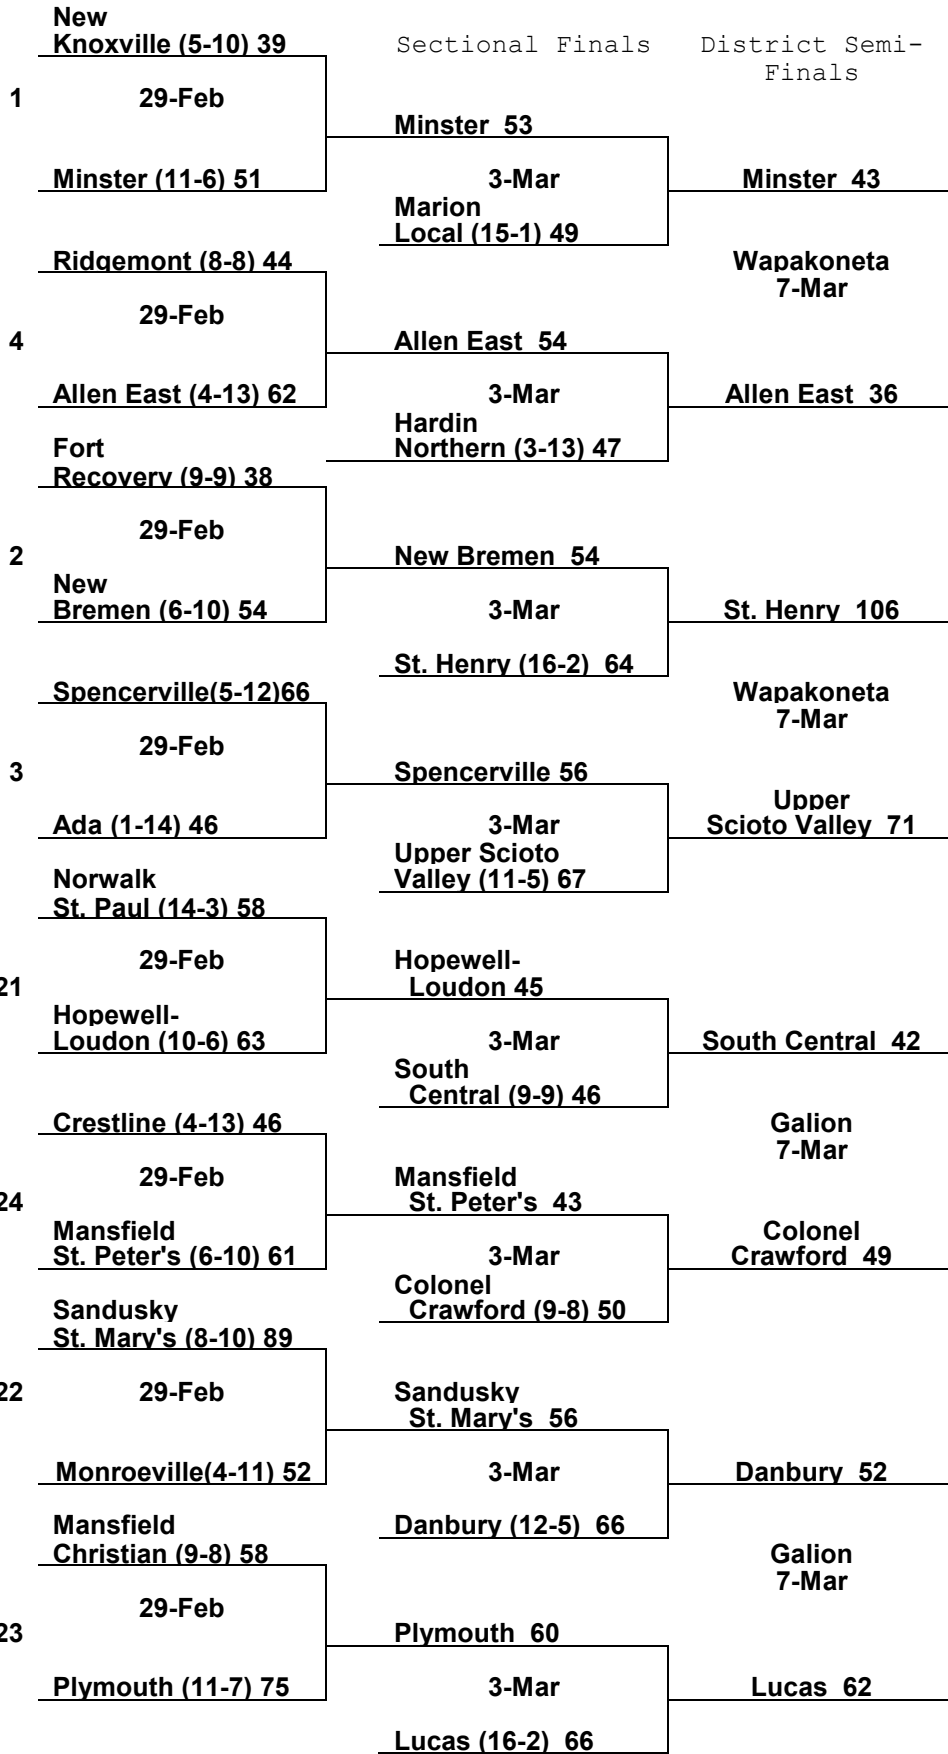

2000

Wapakoneta Division IV

Brackets 1 & 2 at Coldwater
Brackets 3 & 4 at Waynefield-Goshen

St. Henry

District Champion to Dayton Regional

Galion Division IV District

Brackets 21 & 22 at Port Clinton
Brackets 23 & 24 at Lexington

Lucas

District Champion to Columbus Regional

2000

Napoleon Division 4 Dist.

Brackets 13 & 14 at Bryan
Brackets 15 & 16 at Wauseon

2000

L-B Division IV District

Brackets 9 & 10 at Ottawa
Brackets 11 & 12 at Springfield

Fostoria Division IV District

Brackets 17 & 18 at Findlay
Brackets 19 & 20 at Hopewell-Loudon

Kalida
District Champion to Toledo Regional

Tiffin Calvert
District Champion to Toledo Regional