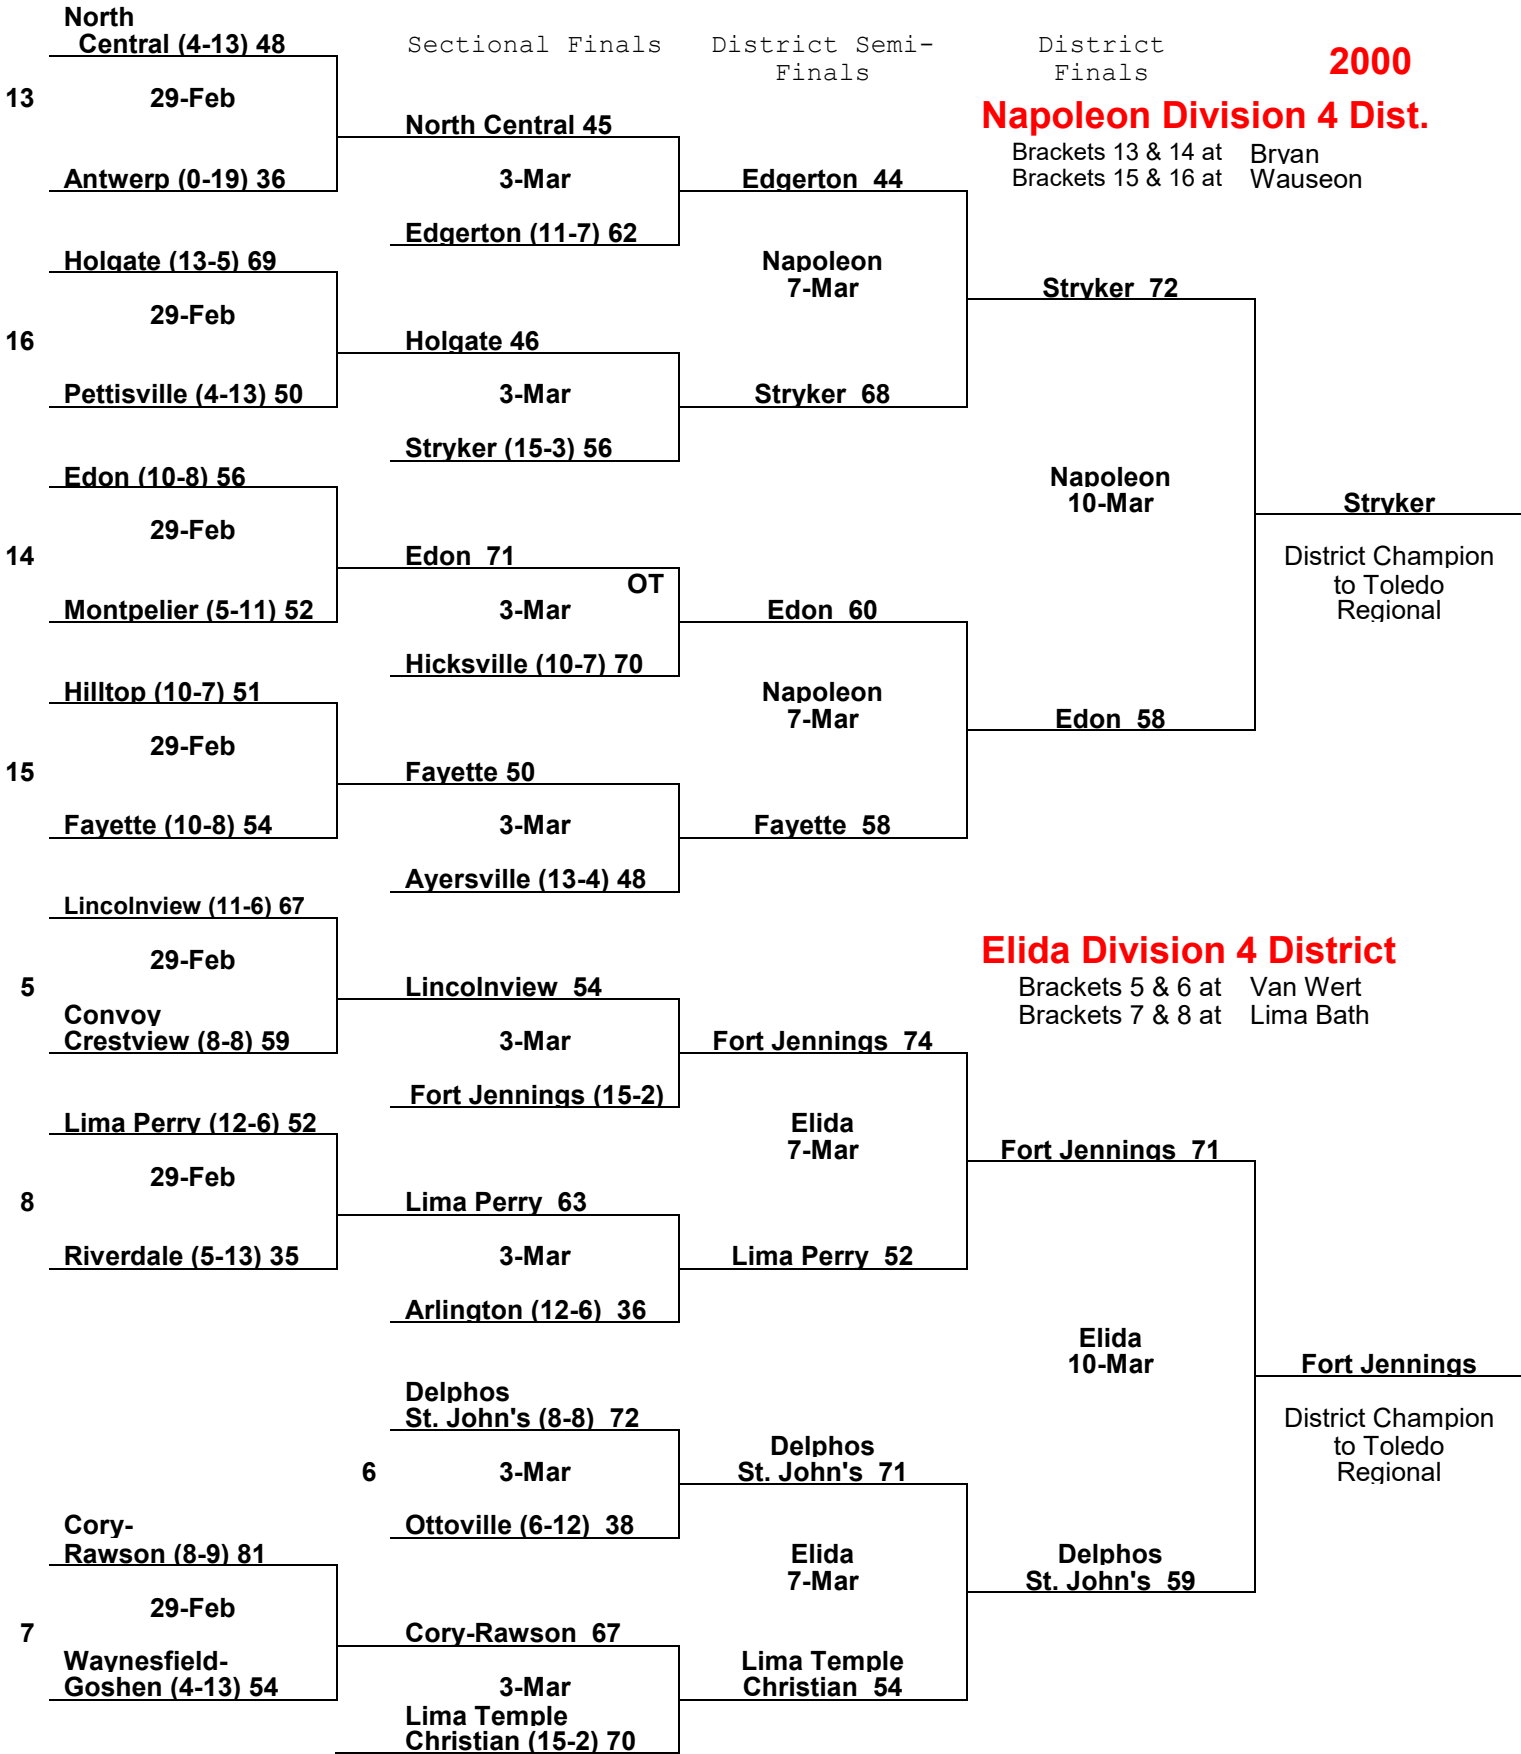

2000

Wapakoneta Division IV

Brackets 1 & 2 at Coldwater
Brackets 3 & 4 at Waynefield-Goshen

St. Henry

District Champion to Dayton Regional

Galion Division IV District

Brackets 21 & 22 at Port Clinton
Brackets 23 & 24 at Lexington

Lucas

District Champion to Columbus Regional

2000

Napoleon Division 4 Dist.

Brackets 13 & 14 at Bryan
Brackets 15 & 16 at Wauseon

2000

L-B Division IV District

Brackets 9 & 10 at Ottawa
Brackets 11 & 12 at Springfield

Fostoria Division IV District

Brackets 17 & 18 at Findlay
Brackets 19 & 20 at Hopewell-Loudon

Kalida
District Champion to Toledo Regional

Tiffin Calvert
District Champion to Toledo Regional