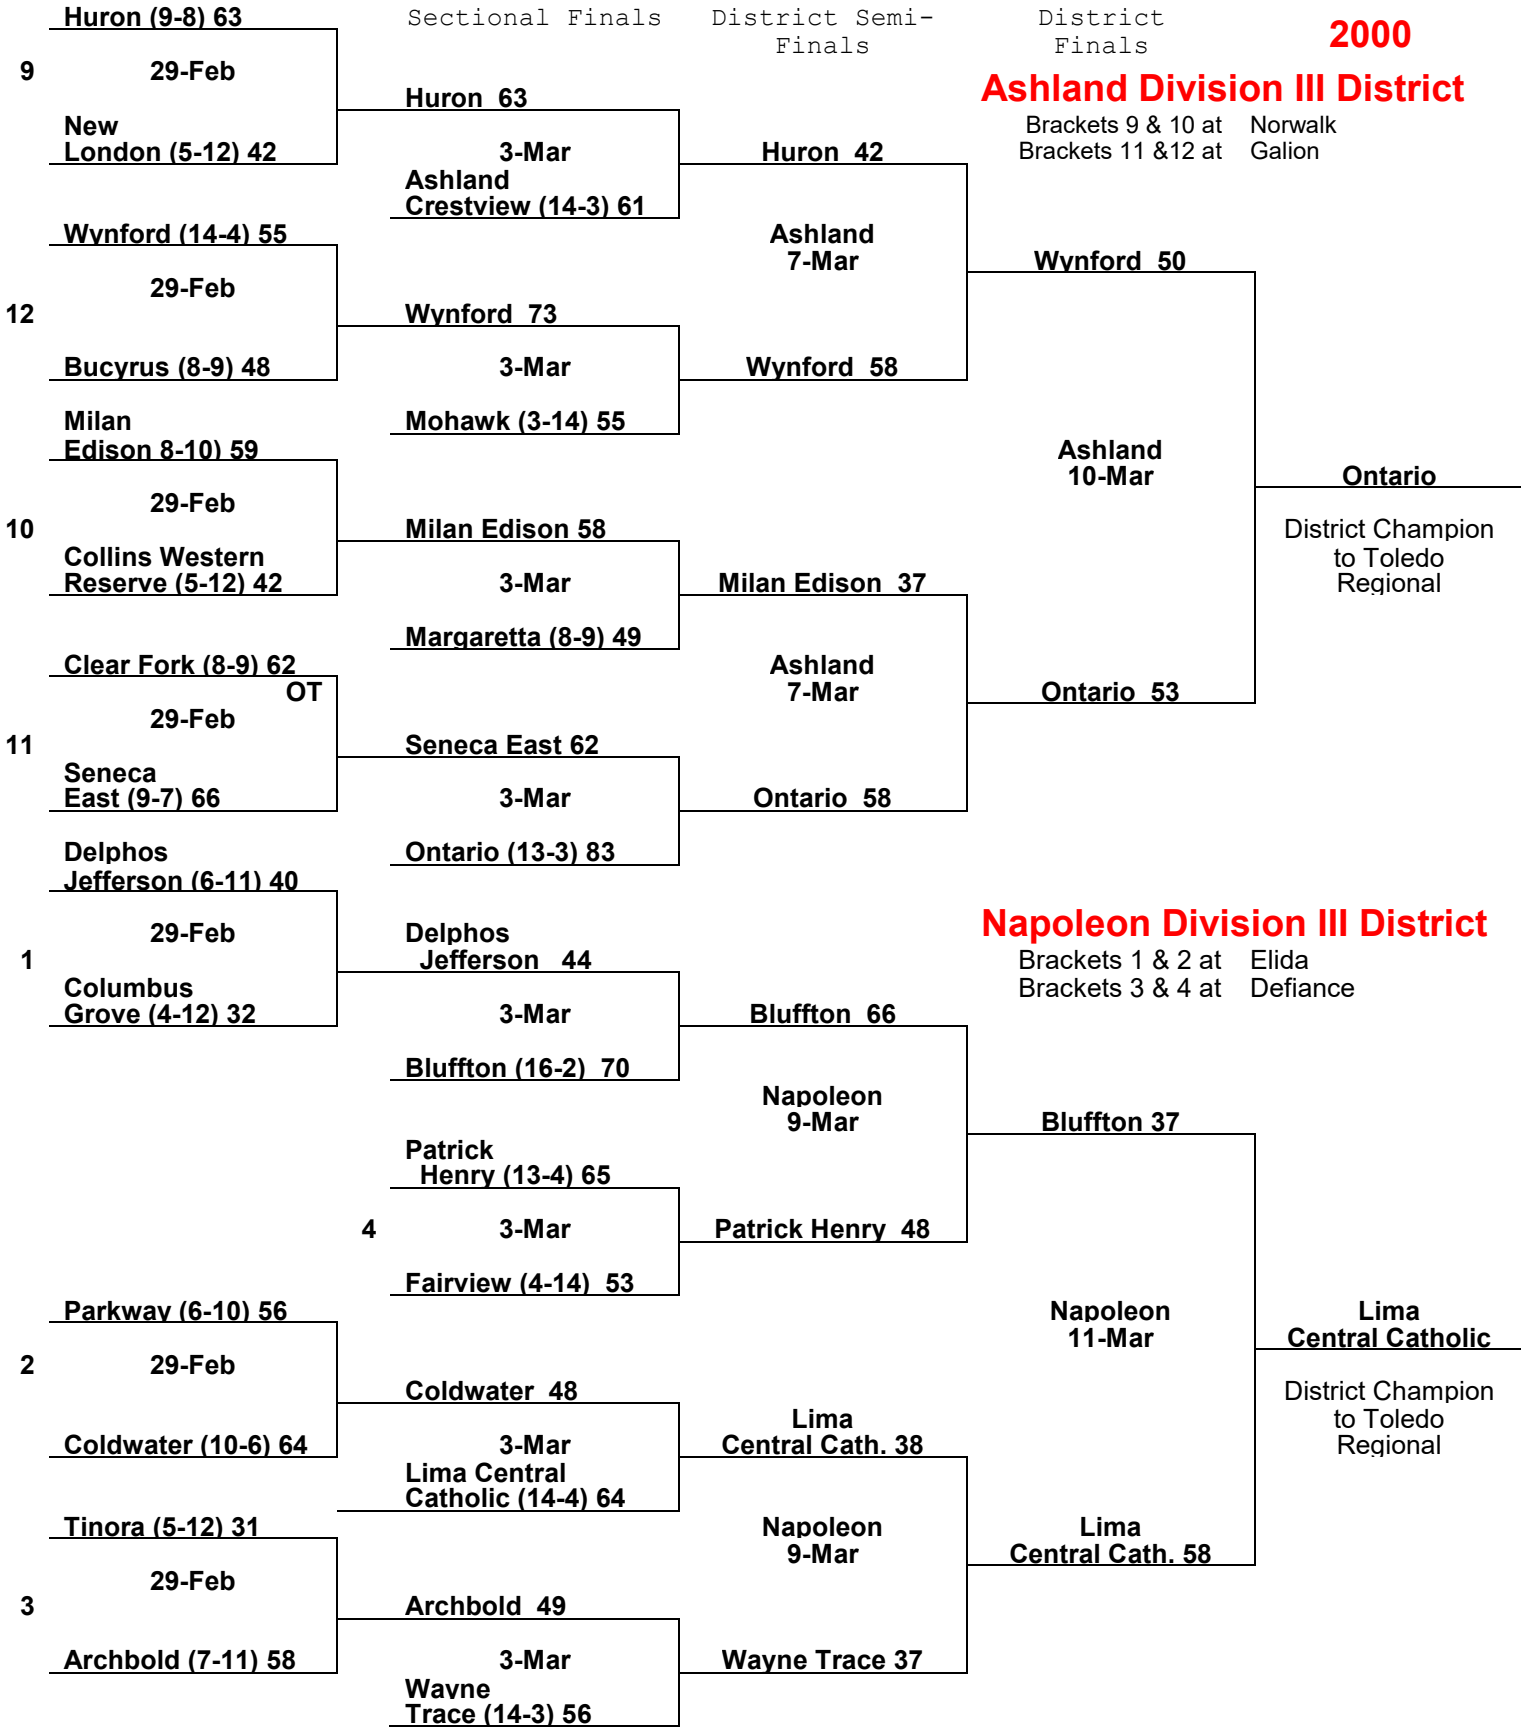

2000

Ashland Division III District

Brackets 9 & 10 at Norwalk
Brackets 11 & 12 at Galion

Napoleon Division III District

Brackets 1 & 2 at Elida
Brackets 3 & 4 at Defiance

2000

Owens Division III District

Brackets 5 & 6 at Sylvania Northview
Brackets 7 & 8 at Old Fort