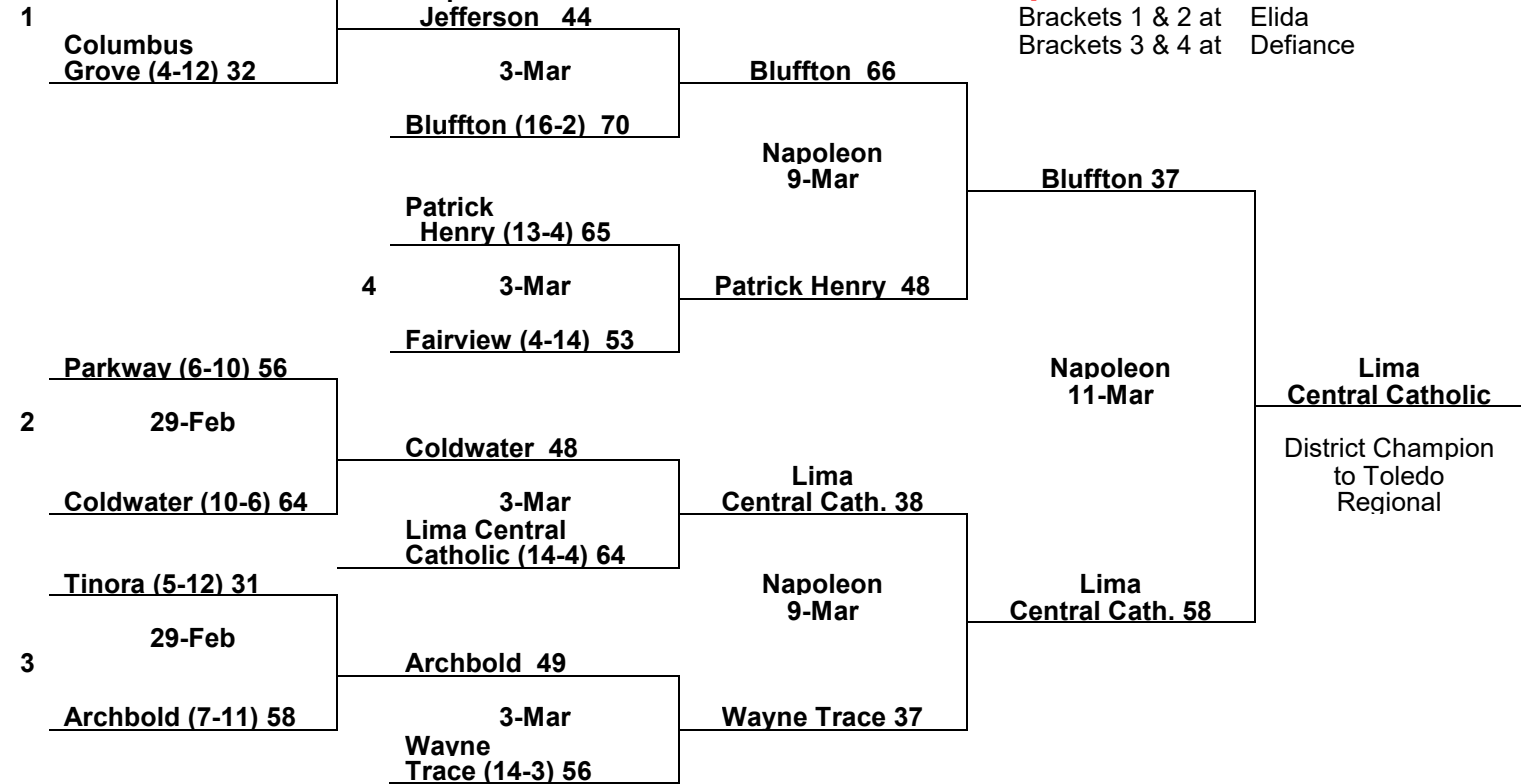

2000

Ashland Division III District

Brackets 9 & 10 at Norwalk
Brackets 11 & 12 at Galion

Napoleon Division III District

Brackets 1 & 2 at Elida
Brackets 3 & 4 at Defiance

2000

Owens Division III District

Brackets 5 & 6 at Sylvania Northview
Brackets 7 & 8 at Old Fort