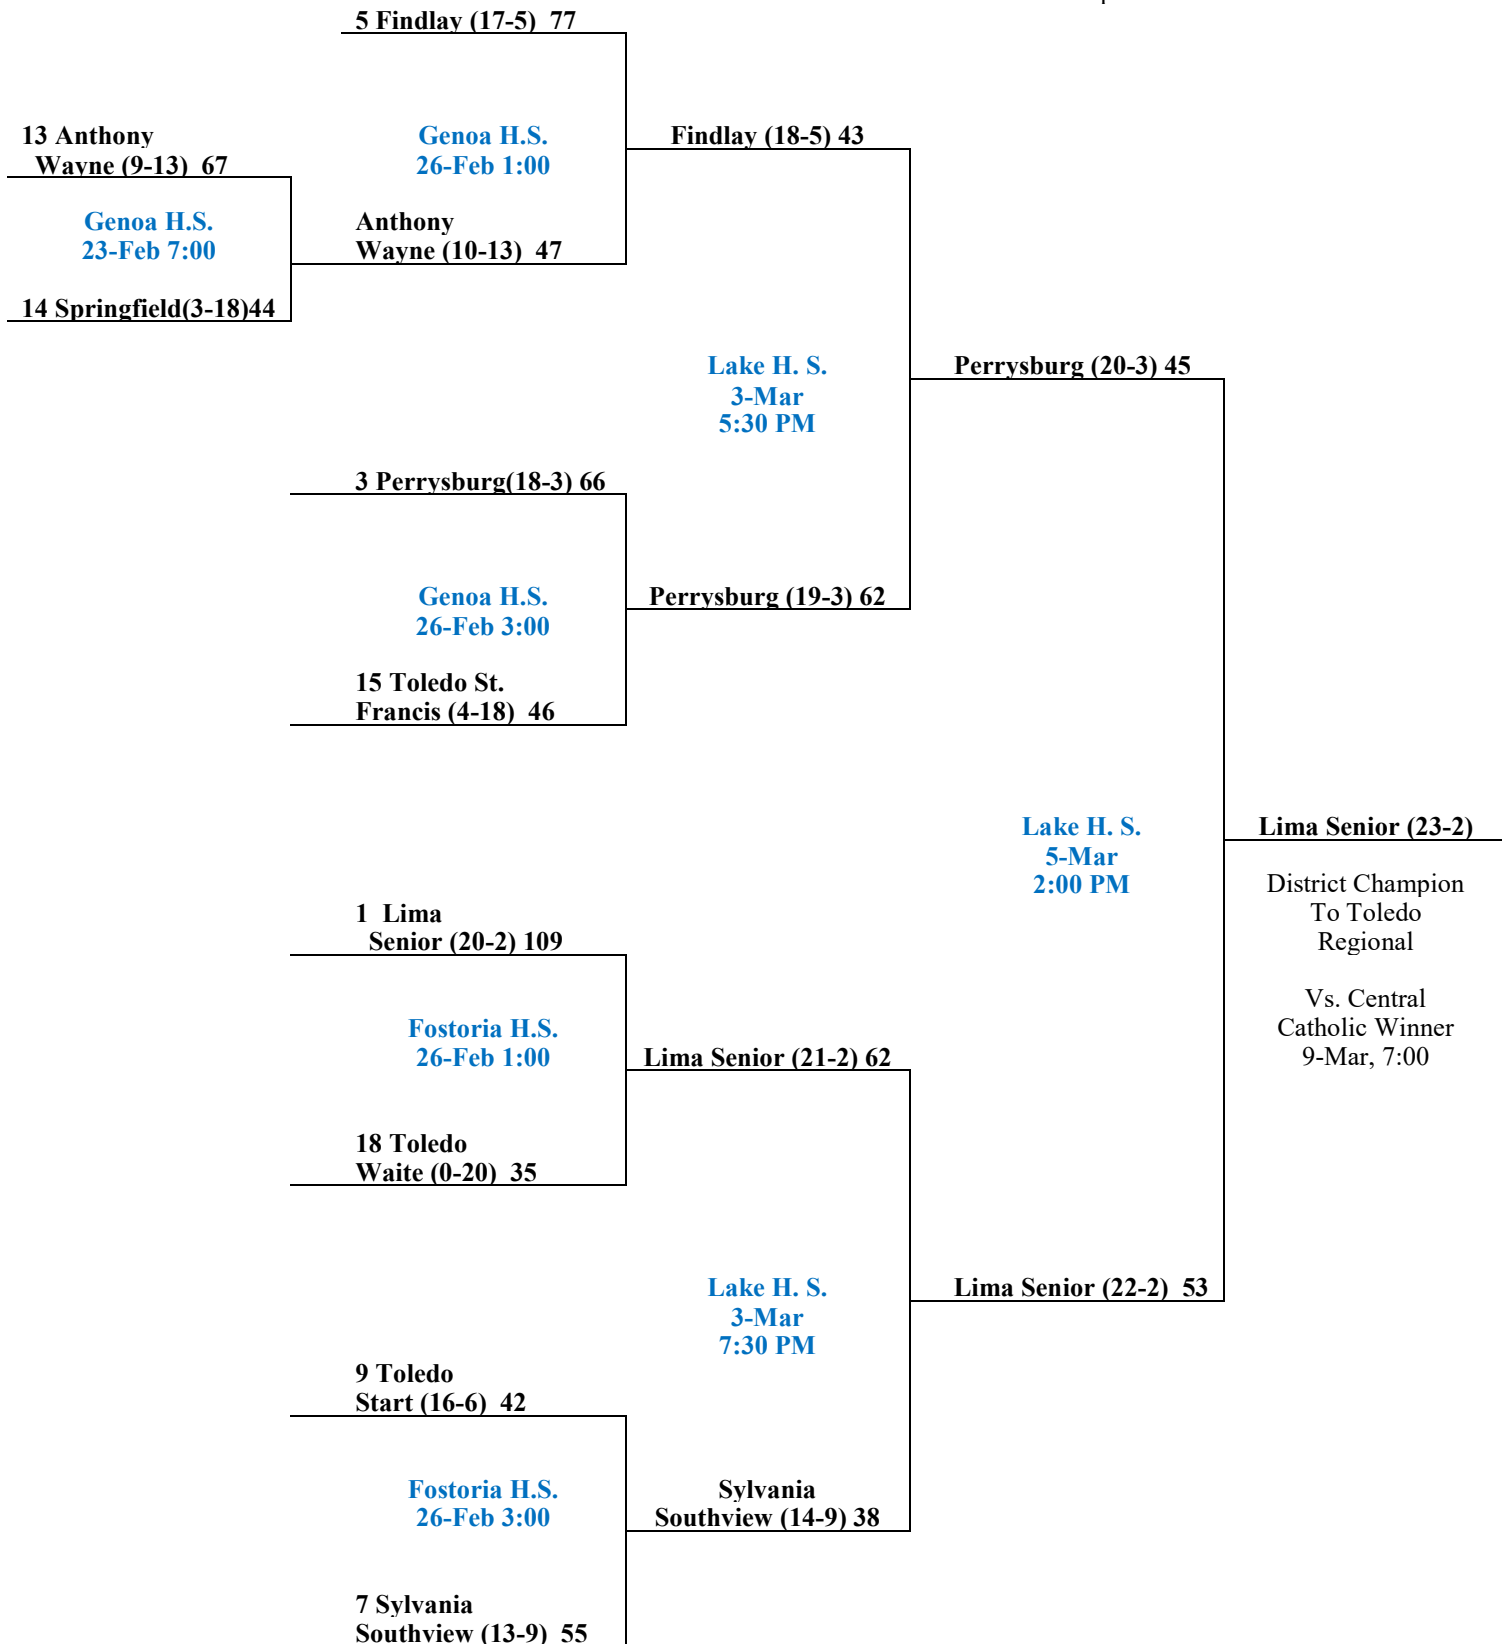

Sectional Semi-Final

Sectional Finals

District Semi-Finals

District Finals  
[PDF View](#)

**2022**

# Lake Division 1 District

Seed number precedes team name

Sectional Semi-Final

Sectional Finals

District Semi-Finals

District Finals

**2022**

**Central Cath. Div. 1 Dist.**

Seed number precedes team name