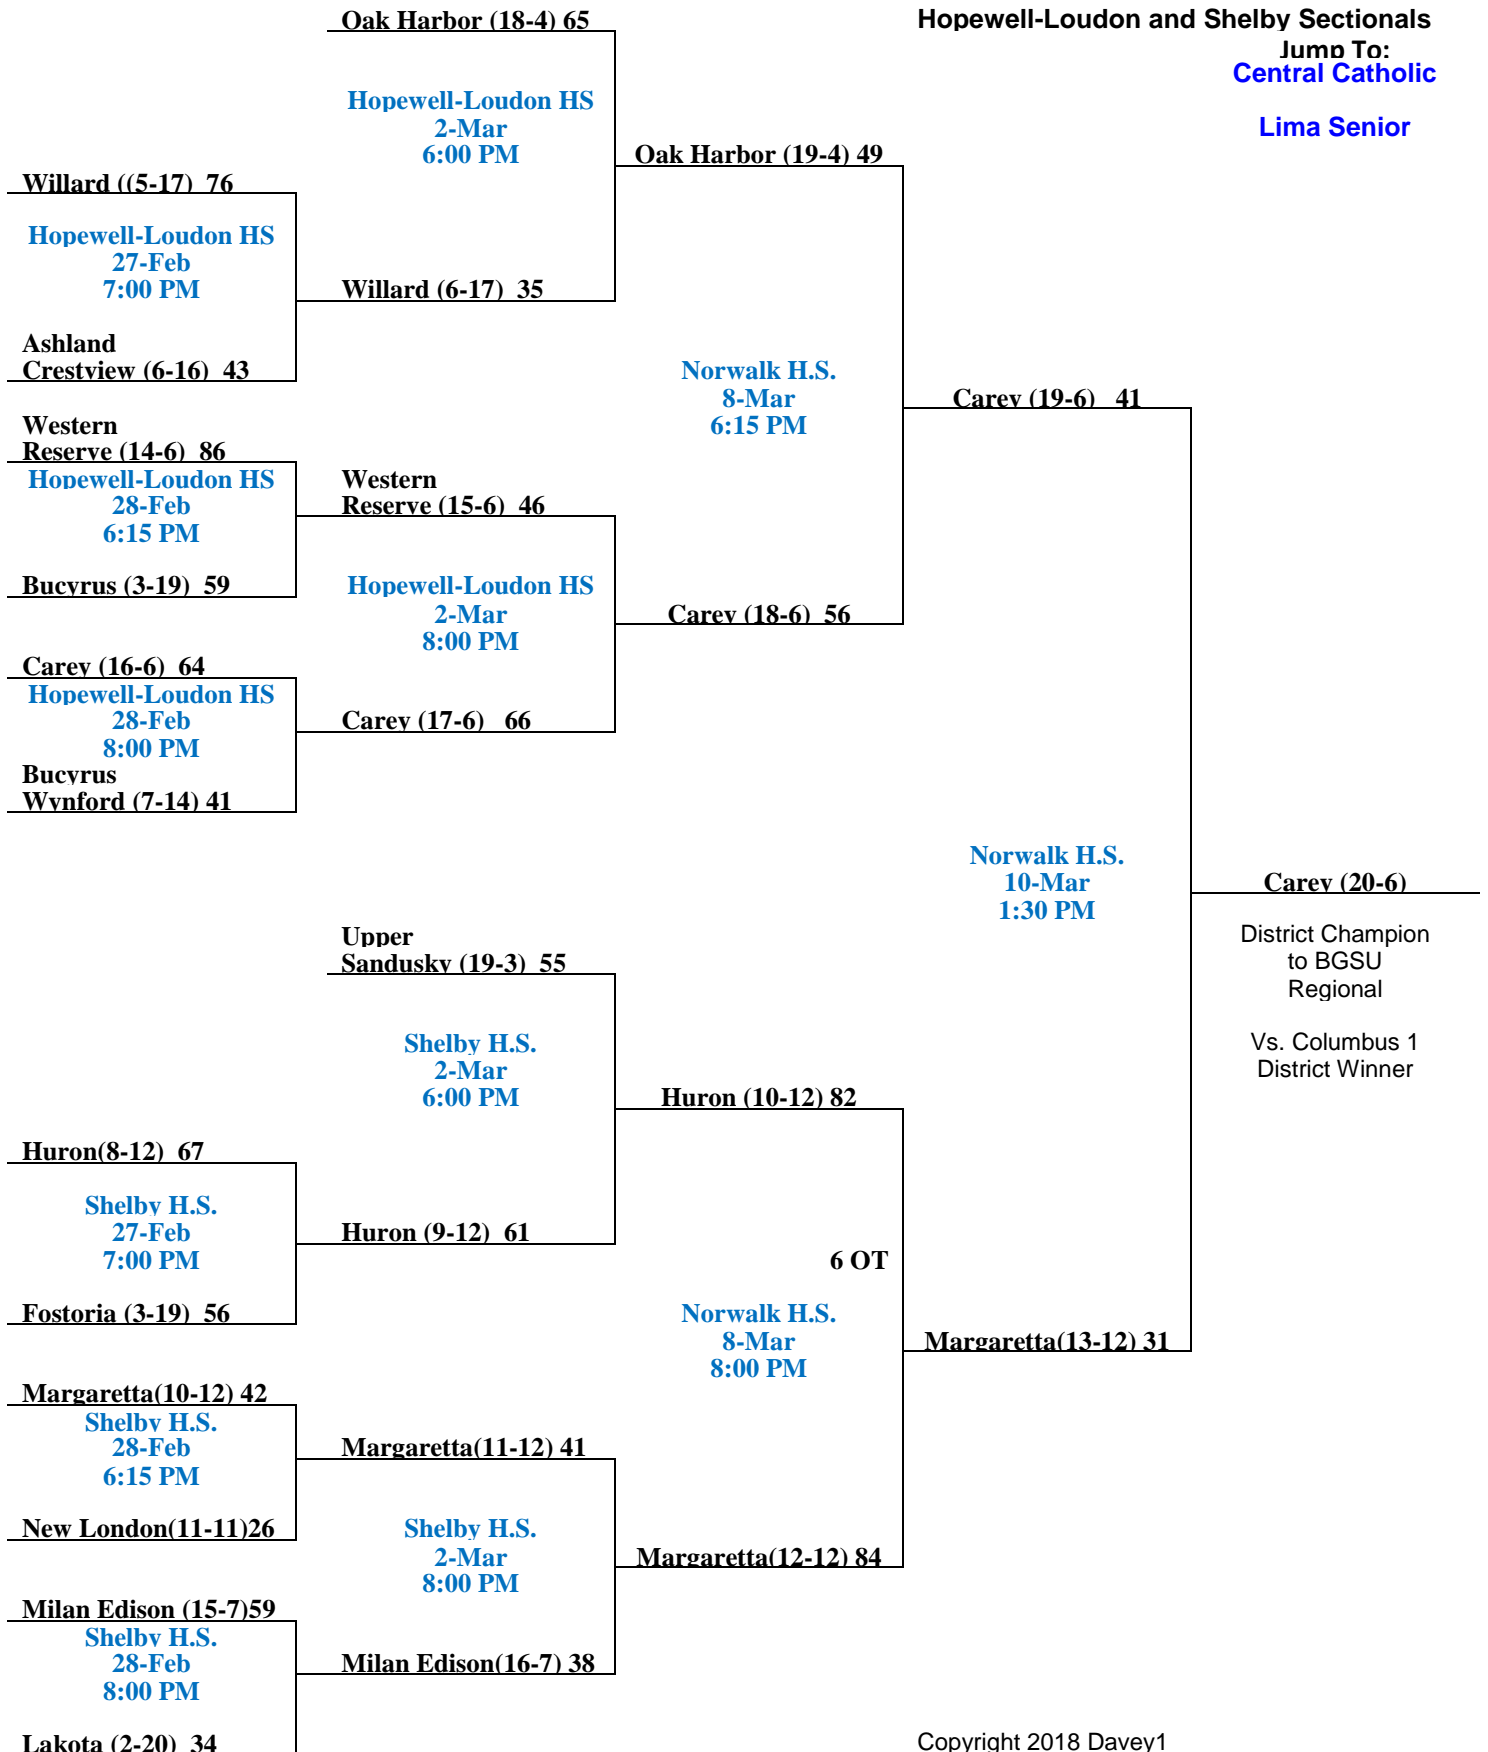

Sectional Semi-Final

Sectional Finals

District Semi-Finals

District Finals
PDF View
2018
Norwalk Div. 3 District
Hopewell-Loudon and Shelby Sectionals
Jump To:
Central Catholic
Lima Senior

Sectional Semi-Final

Sectional Finals

District Semi-Finals

District Finals

²
2018

Central Cath. Div. 3 Dist.

Anthony Wayne and Bowsher Sectionals

Jump To:
Norwalk

Lima Senior

Sectional Semi-Final

Sectional Finals

District Semi-Finals

District Finals

3
2018

Lima Senior Div. 3 District

Miller City and Elida Sectionals

Jump To:
Norwalk
Central Catholic