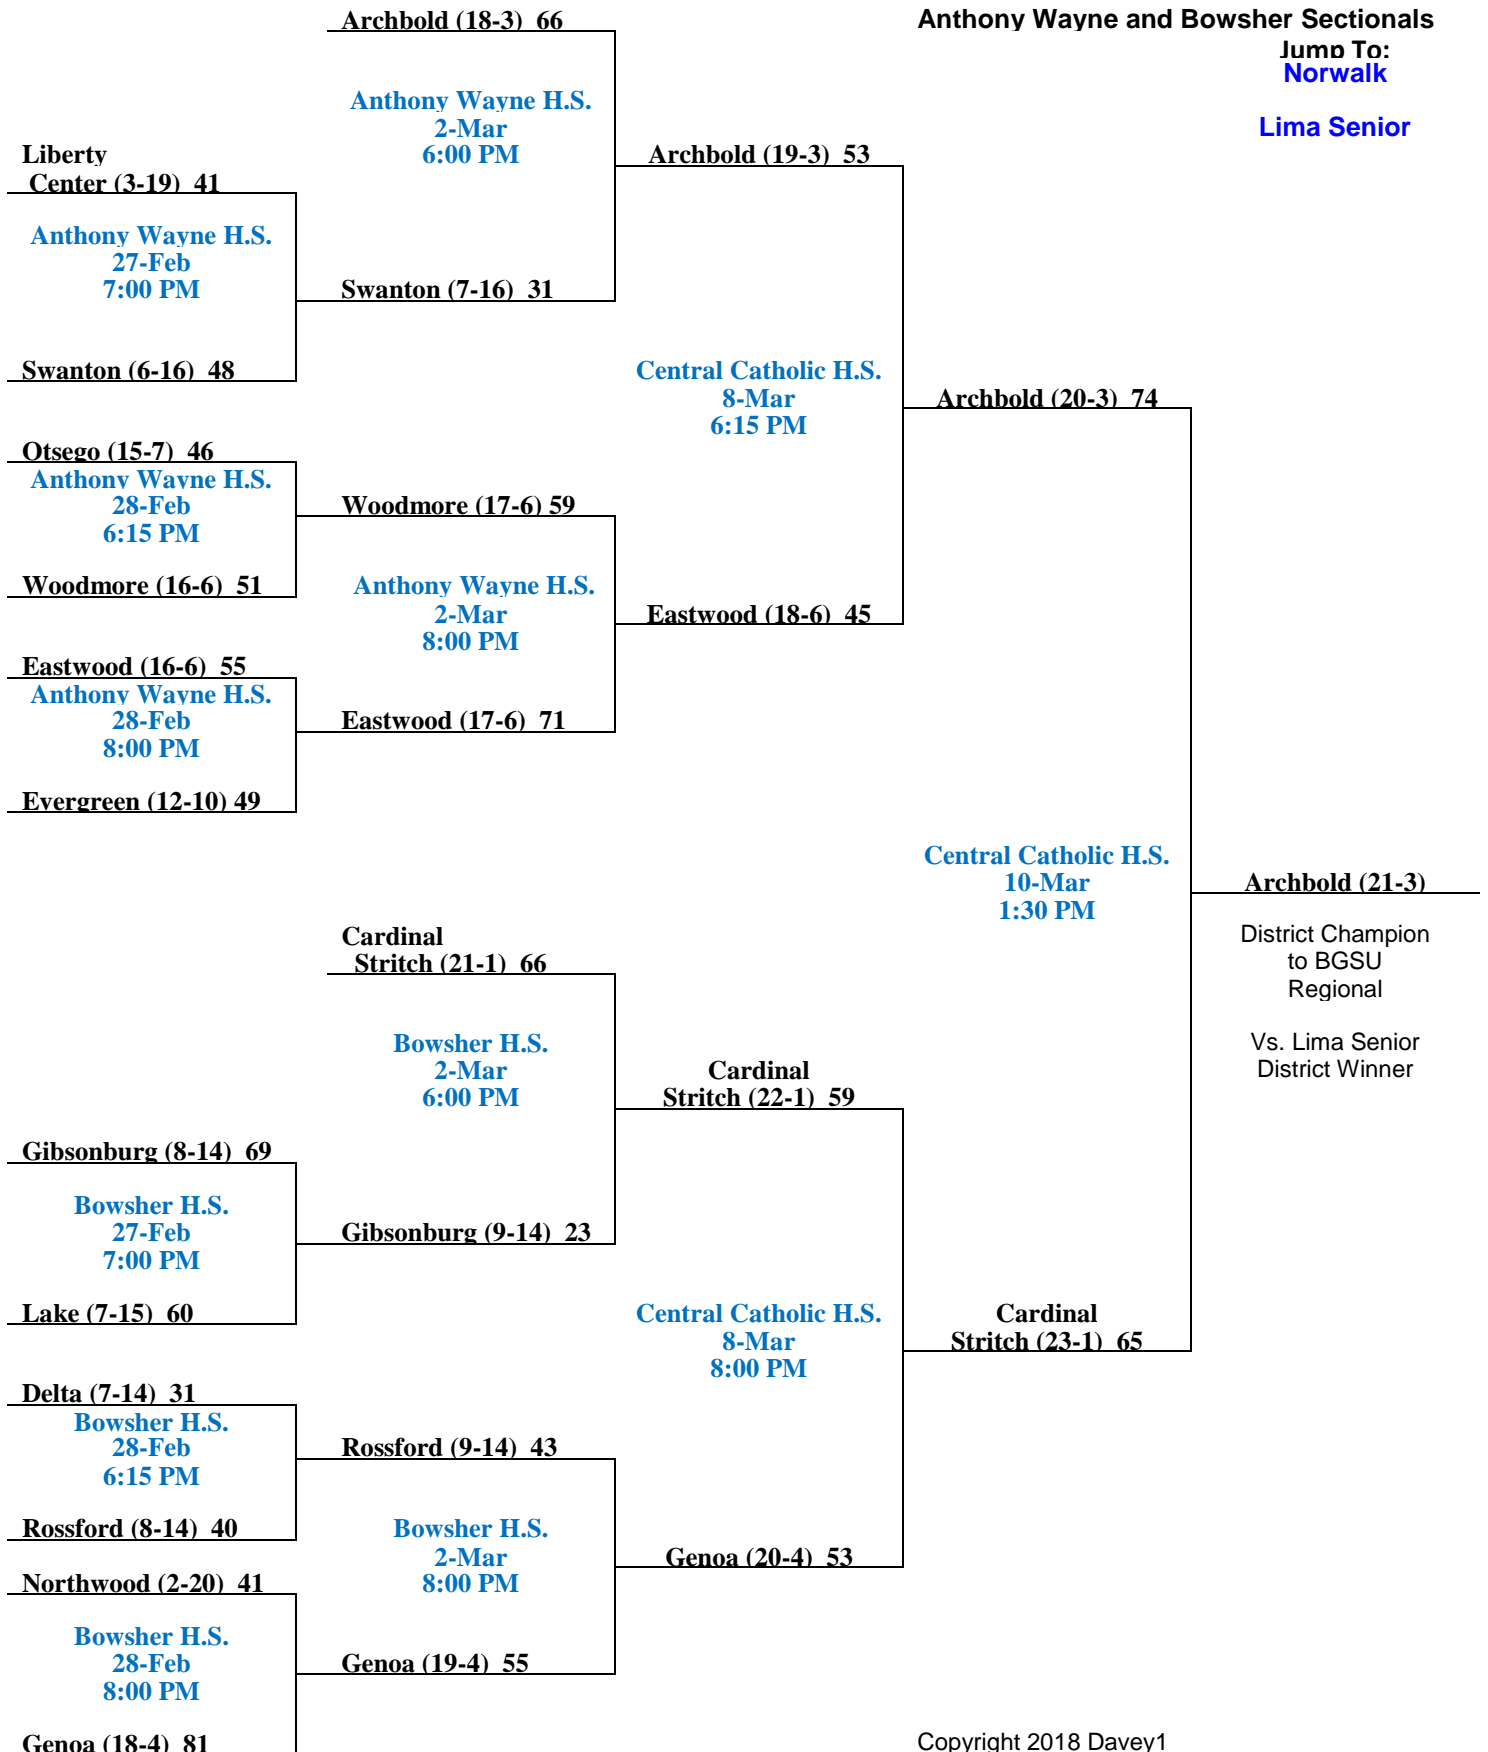

Sectional Semi-Final

Sectional Finals

District Semi-Finals

District Finals
PDF View
2018
Norwalk Div. 3 District
Hopewell-Loudon and Shelby Sectionals
Jump To:
Central Catholic
Lima Senior

Sectional Semi-Final

Sectional Finals

District Semi-Finals

District Finals

²
2018

Central Cath. Div. 3 Dist.

Anthony Wayne and Bowsher Sectionals

Jump To:
Norwalk

Lima Senior

Sectional Semi-Final

Sectional Finals

District Semi-Finals

District Finals

3
2018

Lima Senior Div. 3 District

Miller City and Elida Sectionals

Jump To:
Norwalk
Central Catholic