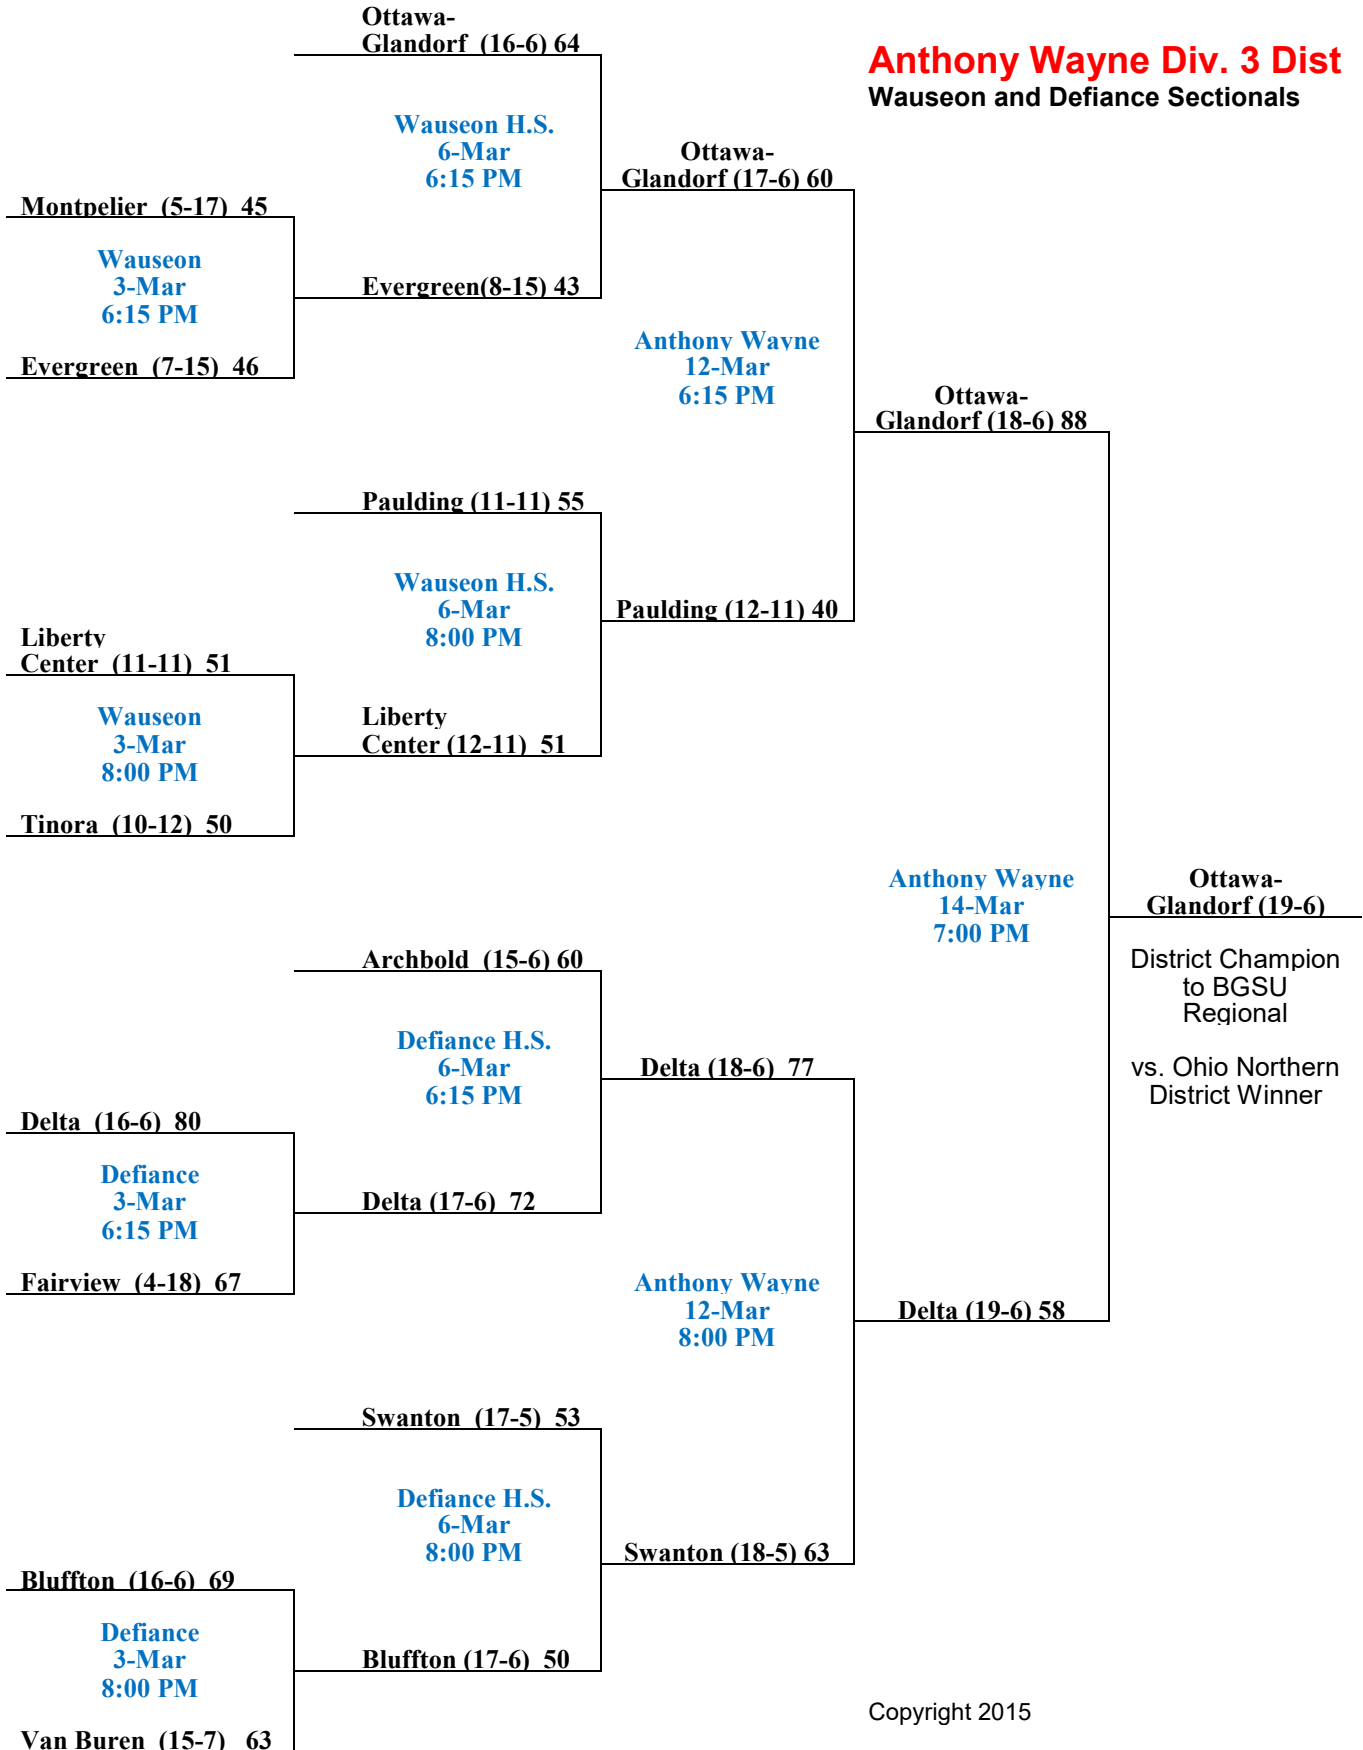

Sectional Semi-Finals

Sectional Finals

District Semi-Finals

District Finals

ONU Division 3 District
St. Marys and Findlay Sectionals

Sectional Semi-Finals

Sectional Finals

District Semi-Finals

District Finals

**Anthony Wayne Div. 3 Dist
Wauseon and Defiance Sectionals**

2015

Ashland Division 3 District
Oak Harbor and Shelby Sectionals

Sectional Semi-Finals

Sectional Finals

District Semi-Finals

District Finals