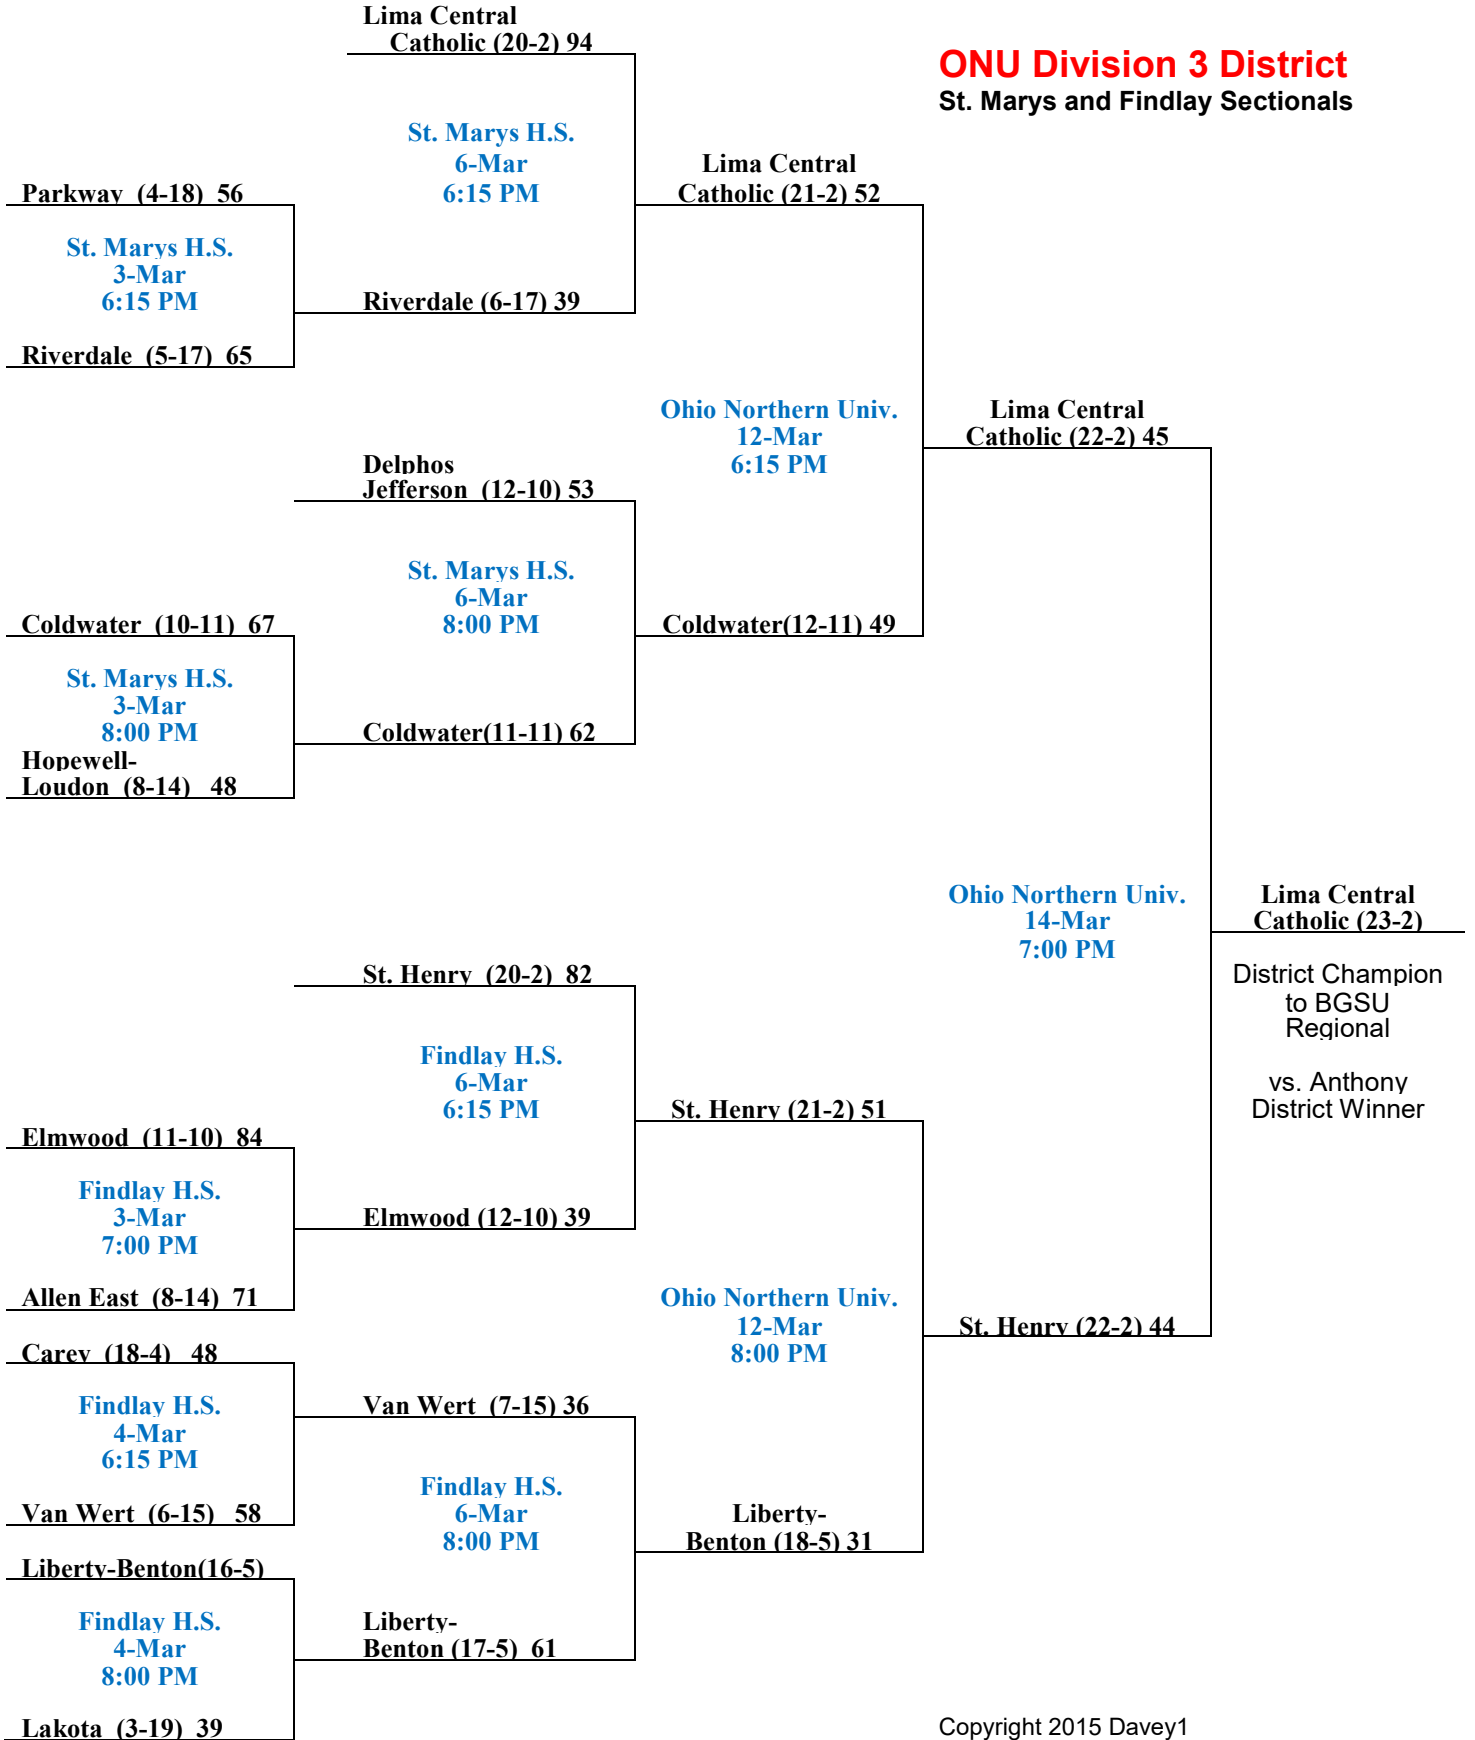

Sectional Semi-Finals

Sectional Finals

District Semi-Finals

District Finals

ONU Division 3 District
St. Marys and Findlay Sectionals

Sectional Semi-Finals

Sectional Finals

District Semi-Finals

District Finals

**Anthony Wayne Div. 3 Dist
Wauseon and Defiance Sectionals**

2015

Ashland Division 3 District
Oak Harbor and Shelby Sectionals

Sectional Semi-Finals

Sectional Finals

District Semi-Finals

District Finals