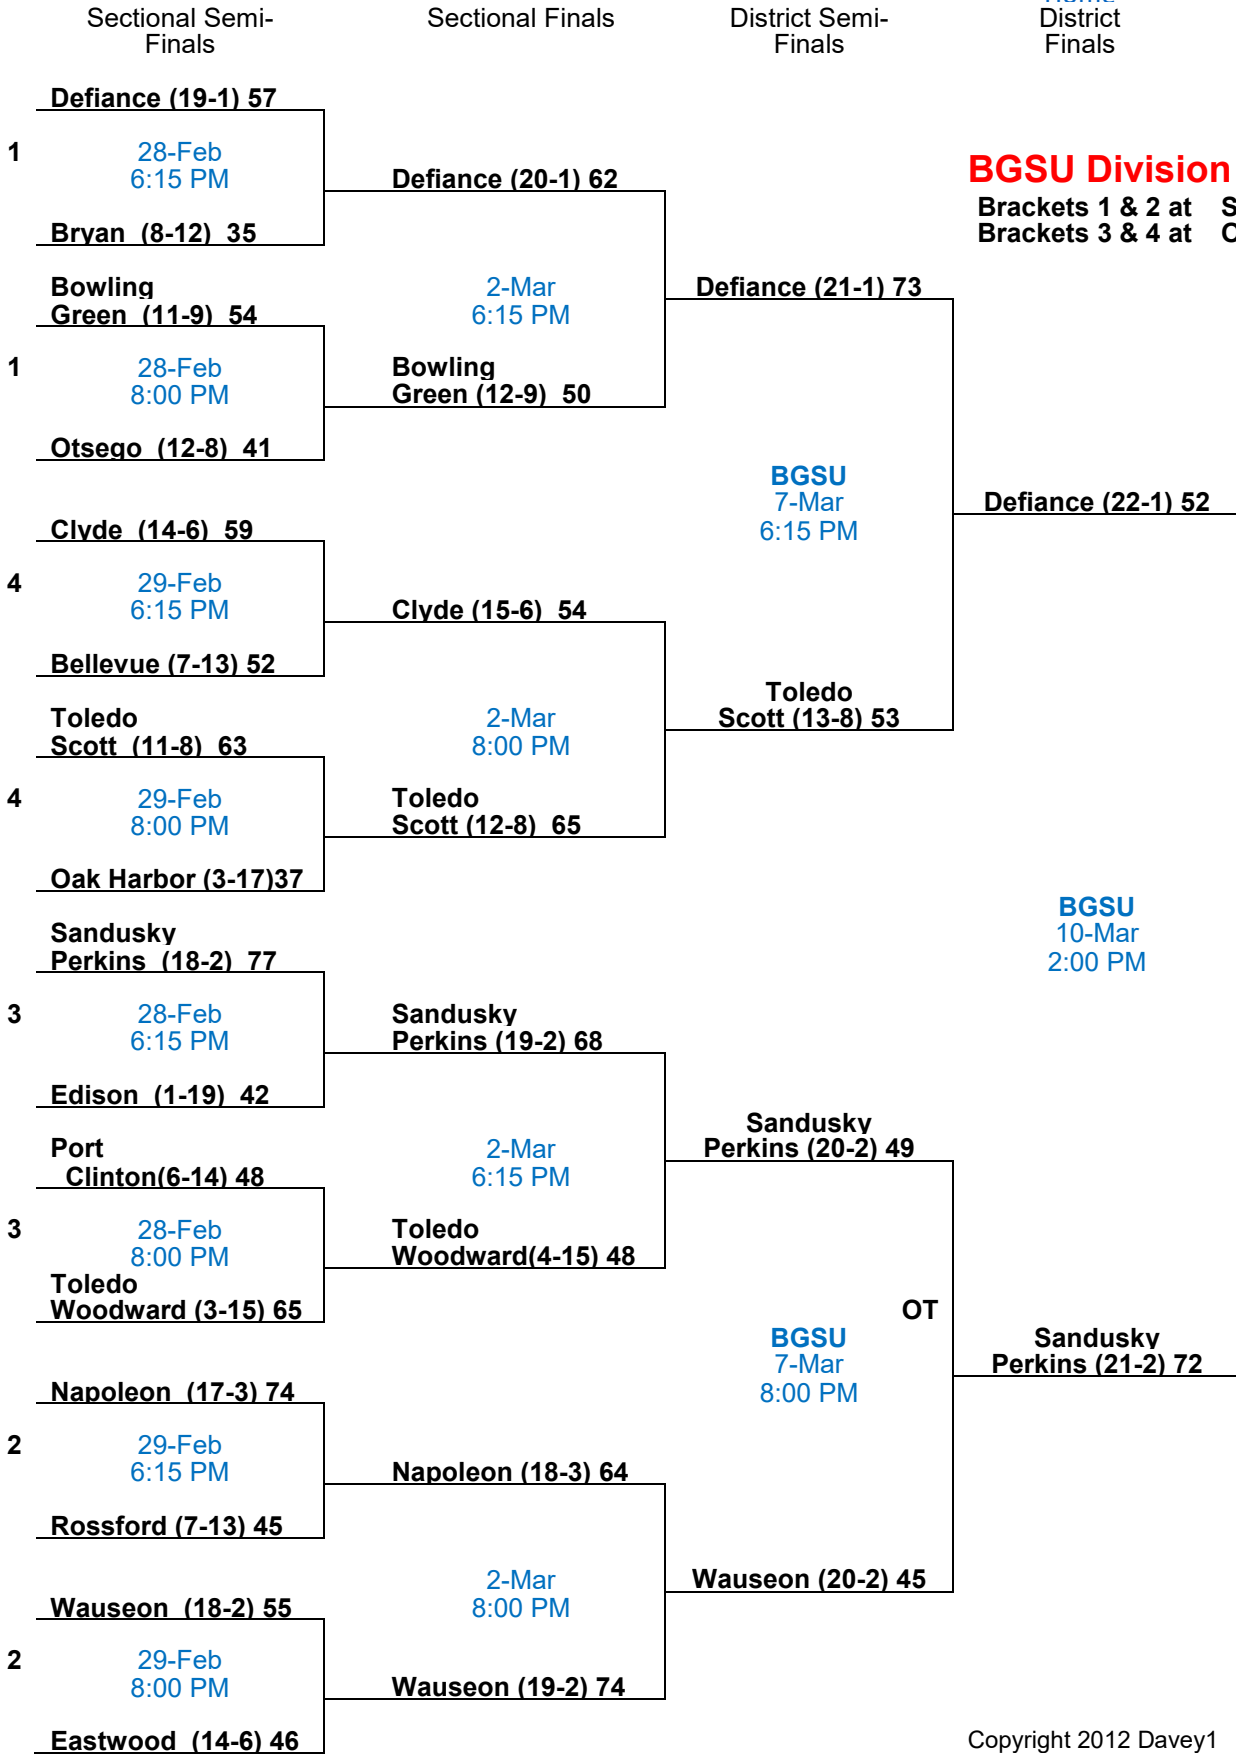

Home
District
Finals

2012

BGSU Division 2 District

Brackets 1 & 2 at Swanton
Brackets 3 & 4 at Oregon Clay

2012

ONU Division 2 District

Brackets 5 & 6 at Lima Senior
Brackets 7 & 8 at Bucyrus