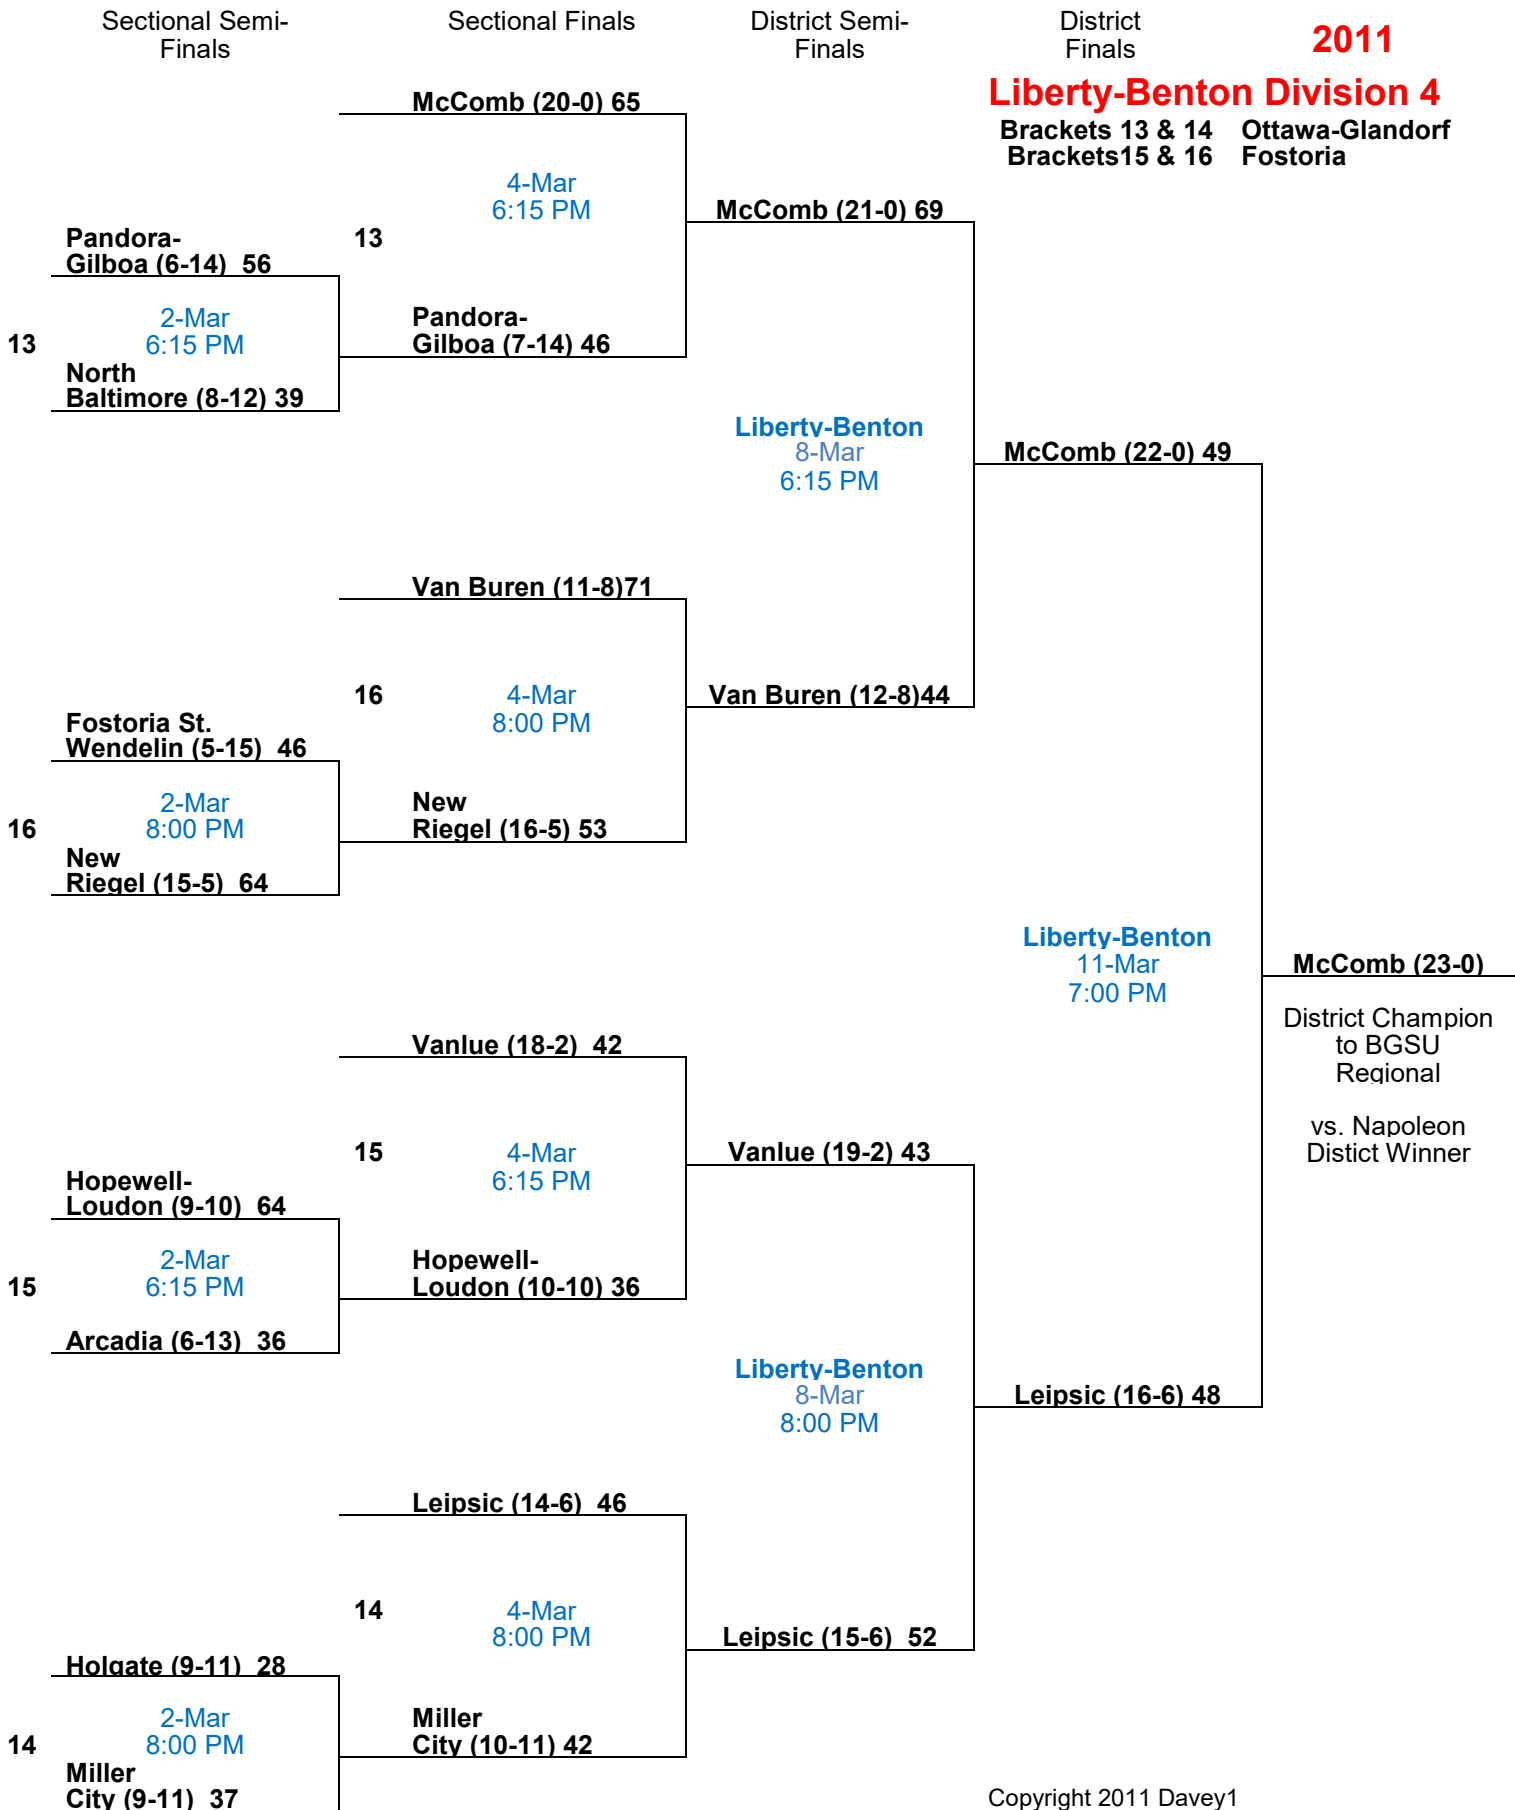

Wapakoneta Division 4

Brackets 1 & 2 at Coldwater
Brackets 3 & 4 at Van Wert

Home

2011

Lima Sr. Division 4 District

Brackets 5 & 6 at Kenton
Brackets 7 & 8 at Elida

Napoleon Division 4 Dist.

Brackets 9 & 10 Bryan
Brackets 11 & 12 Hicksville

Liberty-Benton Division 4

Brackets 13 & 14 Ottawa-Glandorf
Brackets 15 & 16 Fostoria

Gibsonburg Div. 4 District

Brackets 17 & 18 Port Clinton
Brackets 19 & 20 Rossford

Home

2011

Willard Division 4 District

Brackets 21 & 22 Galion
Brackets 23 & 24 Bucyrus