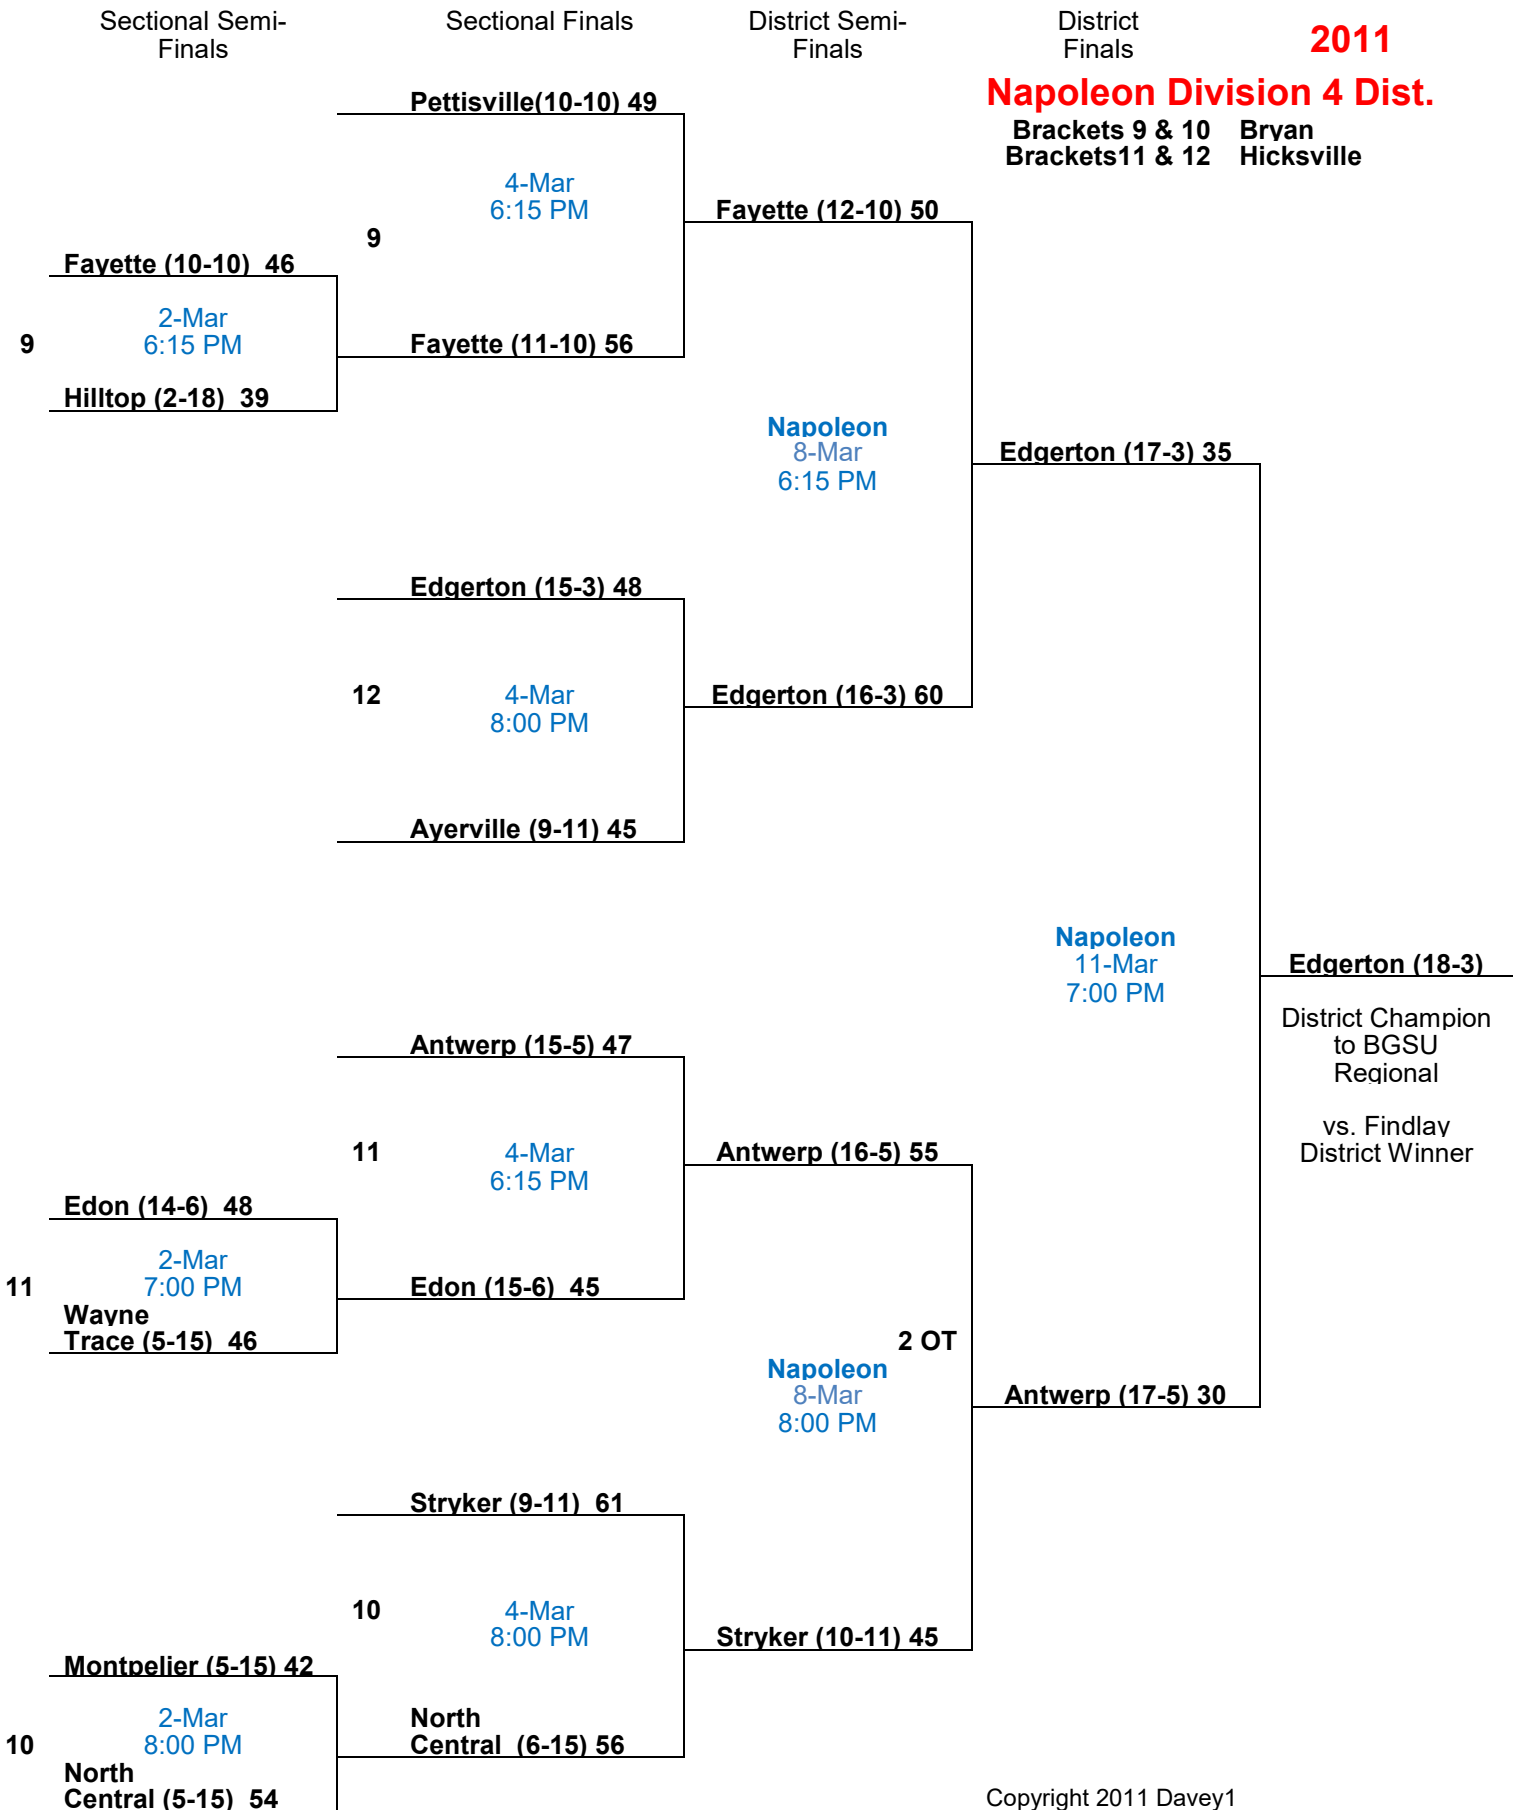

Wapakoneta Division 4

Brackets 1 & 2 at Coldwater
Brackets 3 & 4 at Van Wert

Home

2011

Lima Sr. Division 4 District

Brackets 5 & 6 at Kenton
Brackets 7 & 8 at Elida

Napoleon Division 4 Dist.

Brackets 9 & 10 Bryan
Brackets 11 & 12 Hicksville

Liberty-Benton Division 4

Brackets 13 & 14 Ottawa-Glandorf
Brackets 15 & 16 Fostoria

Gibsonburg Div. 4 District

Brackets 17 & 18 Port Clinton
Brackets 19 & 20 Rossford

Home

2011

Willard Division 4 District

Brackets 21 & 22 Galion
Brackets 23 & 24 Bucyrus