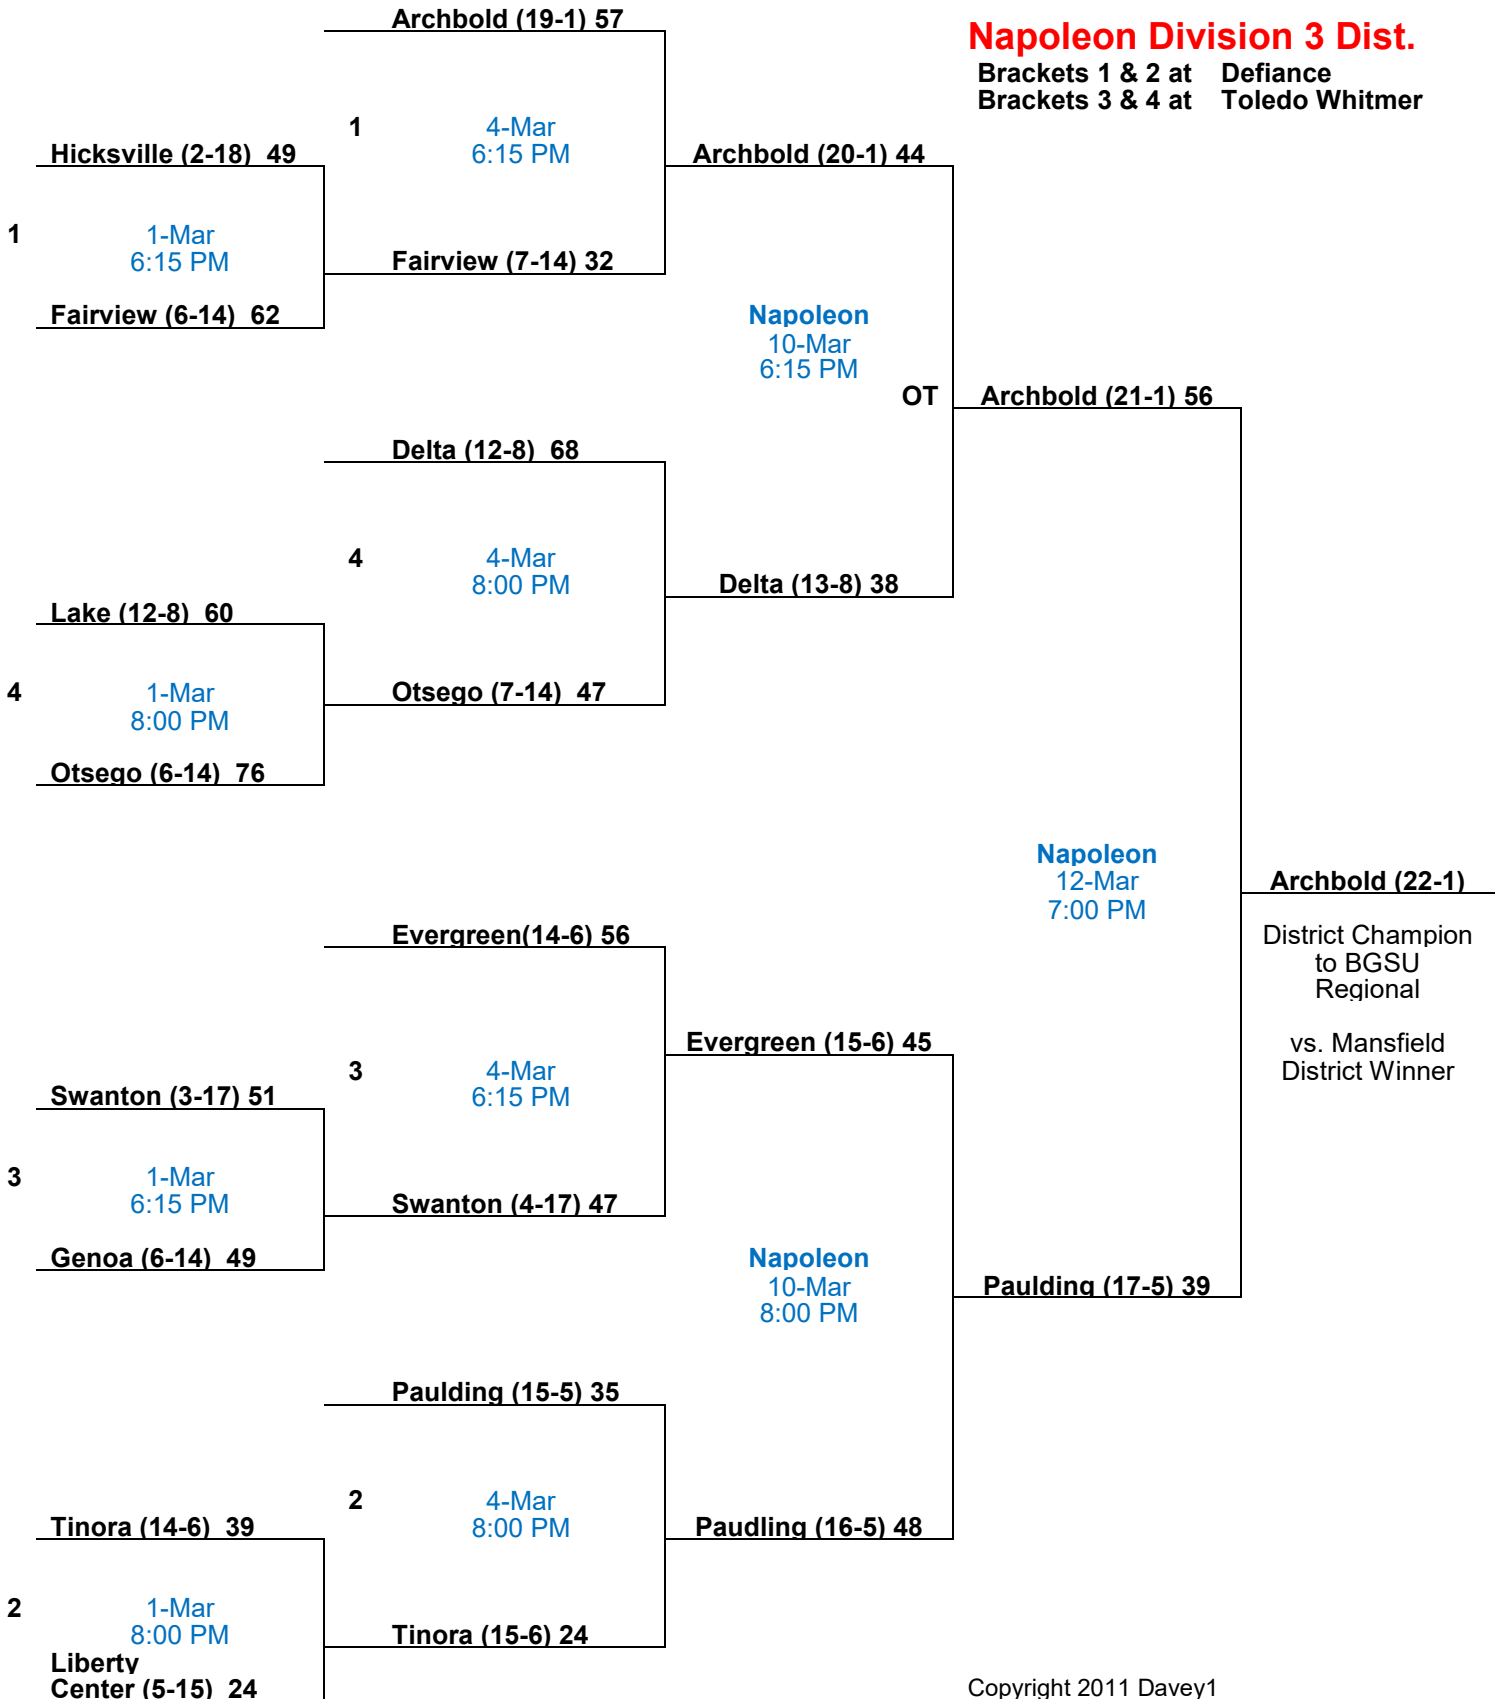

Sectional Semi-Finals

Sectional Finals

District Semi-Finals

District Finals

2011

**Napoleon Division 3 Dist.**

Brackets 1 & 2 at Defiance  
Brackets 3 & 4 at Toledo Whitmer

Home

Sectional Semi-Finals

Sectional Finals

District Semi-Finals

District Finals

2011

**Elida Division 3 District**

Brackets 5 & 6 at Findlay  
Brackets 7 & 8 at Wapakoneta

Sectional Semi-Finals

Sectional Finals

District Semi-Finals

District Finals

**Mansfield Division 3 Dist.**

Brackets 9 & 10 Lexington  
Brackets 11 & 12 Norwalk