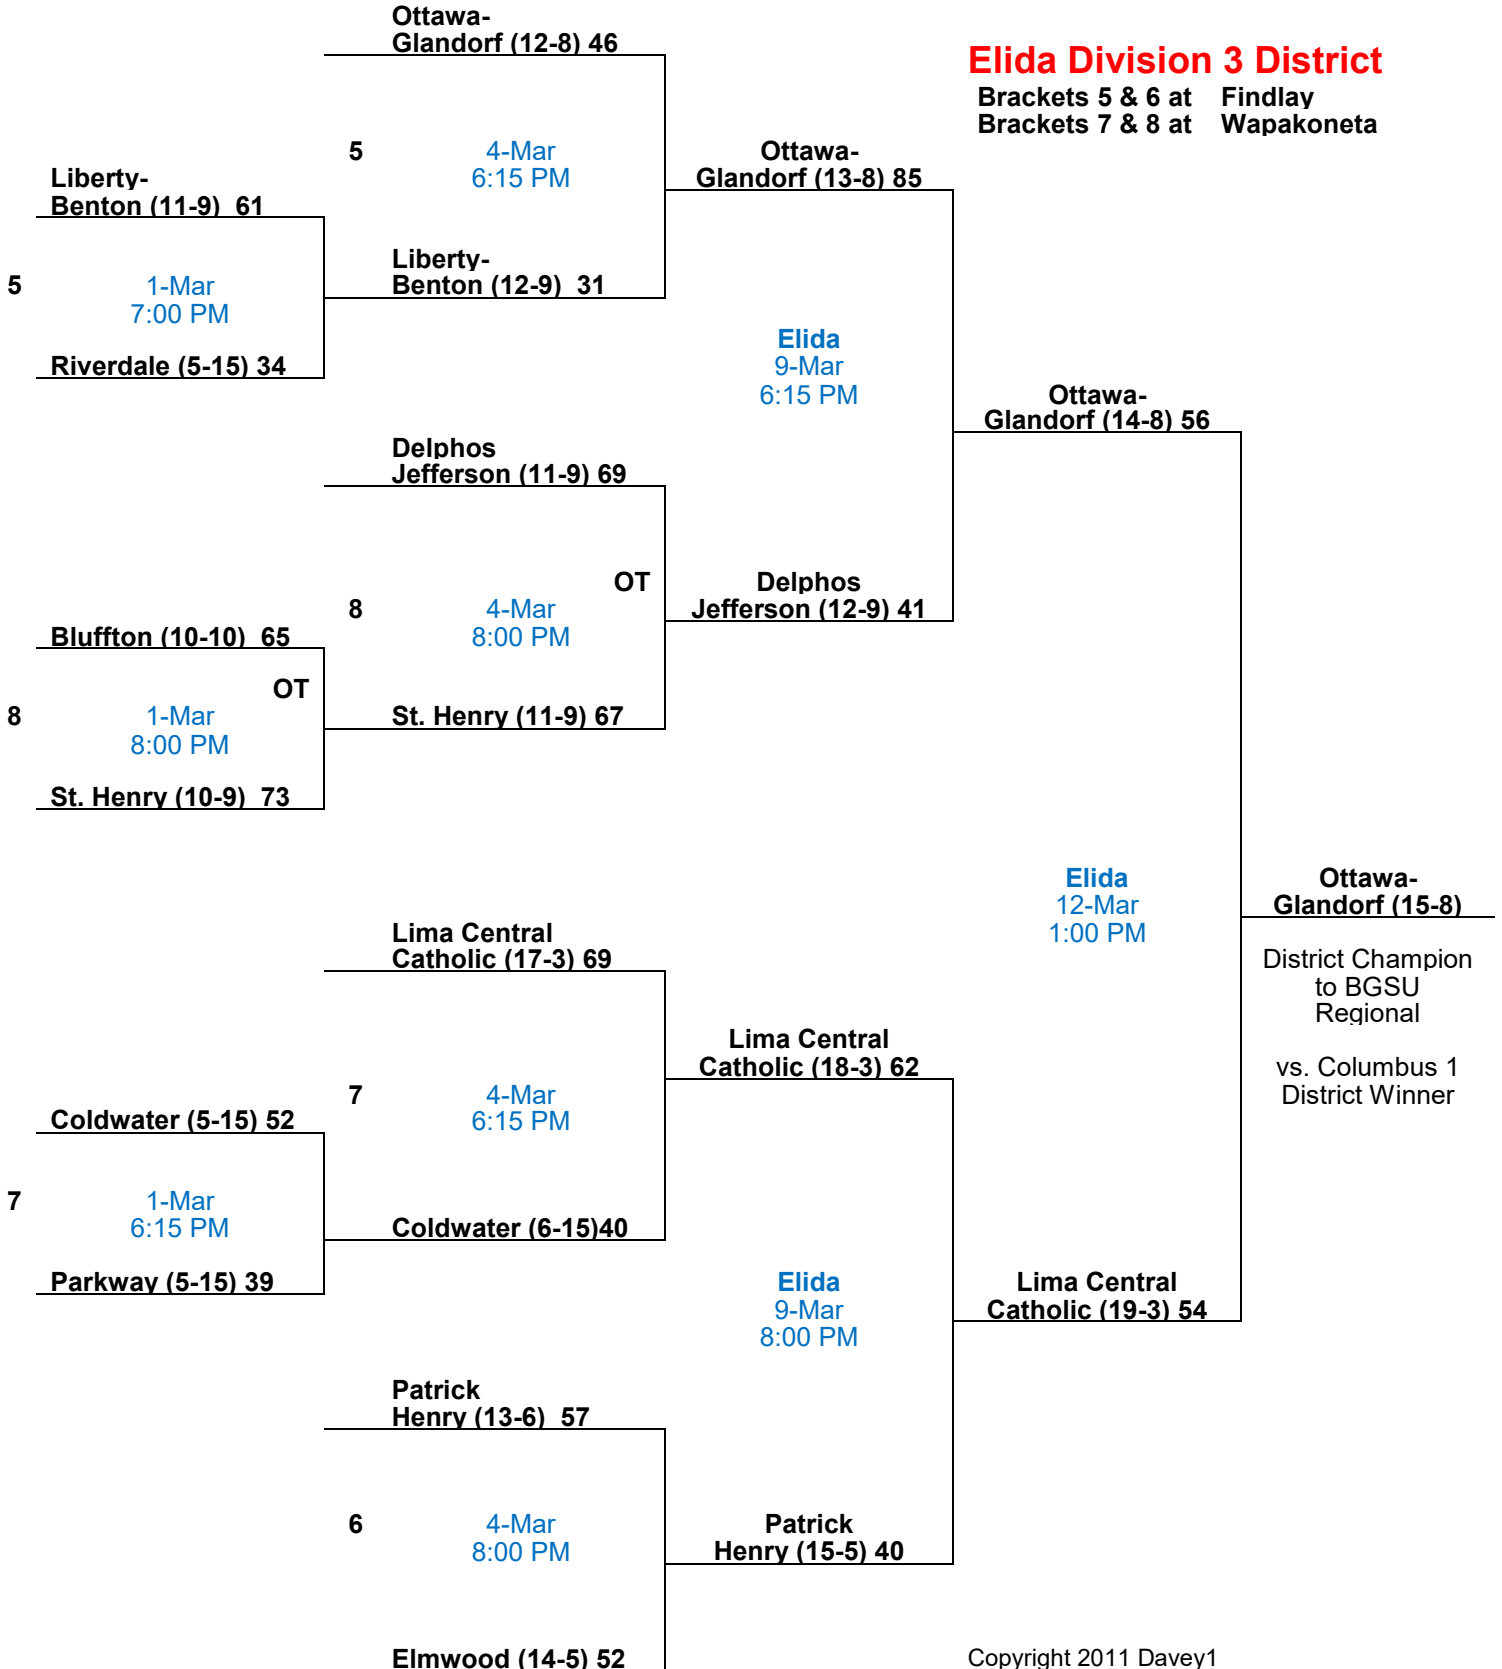

Sectional Semi-Finals

Sectional Finals

District Semi-Finals

District Finals

2011

**Napoleon Division 3 Dist.**

Brackets 1 & 2 at Defiance  
Brackets 3 & 4 at Toledo Whitmer

Home

Sectional Semi-Finals

Sectional Finals

District Semi-Finals

District Finals

2011

**Elida Division 3 District**

Brackets 5 & 6 at Findlay  
Brackets 7 & 8 at Wapakoneta

Sectional Semi-Finals

Sectional Finals

District Semi-Finals

District Finals

**Mansfield Division 3 Dist.**

Brackets 9 & 10 Lexington  
Brackets 11 & 12 Norwalk