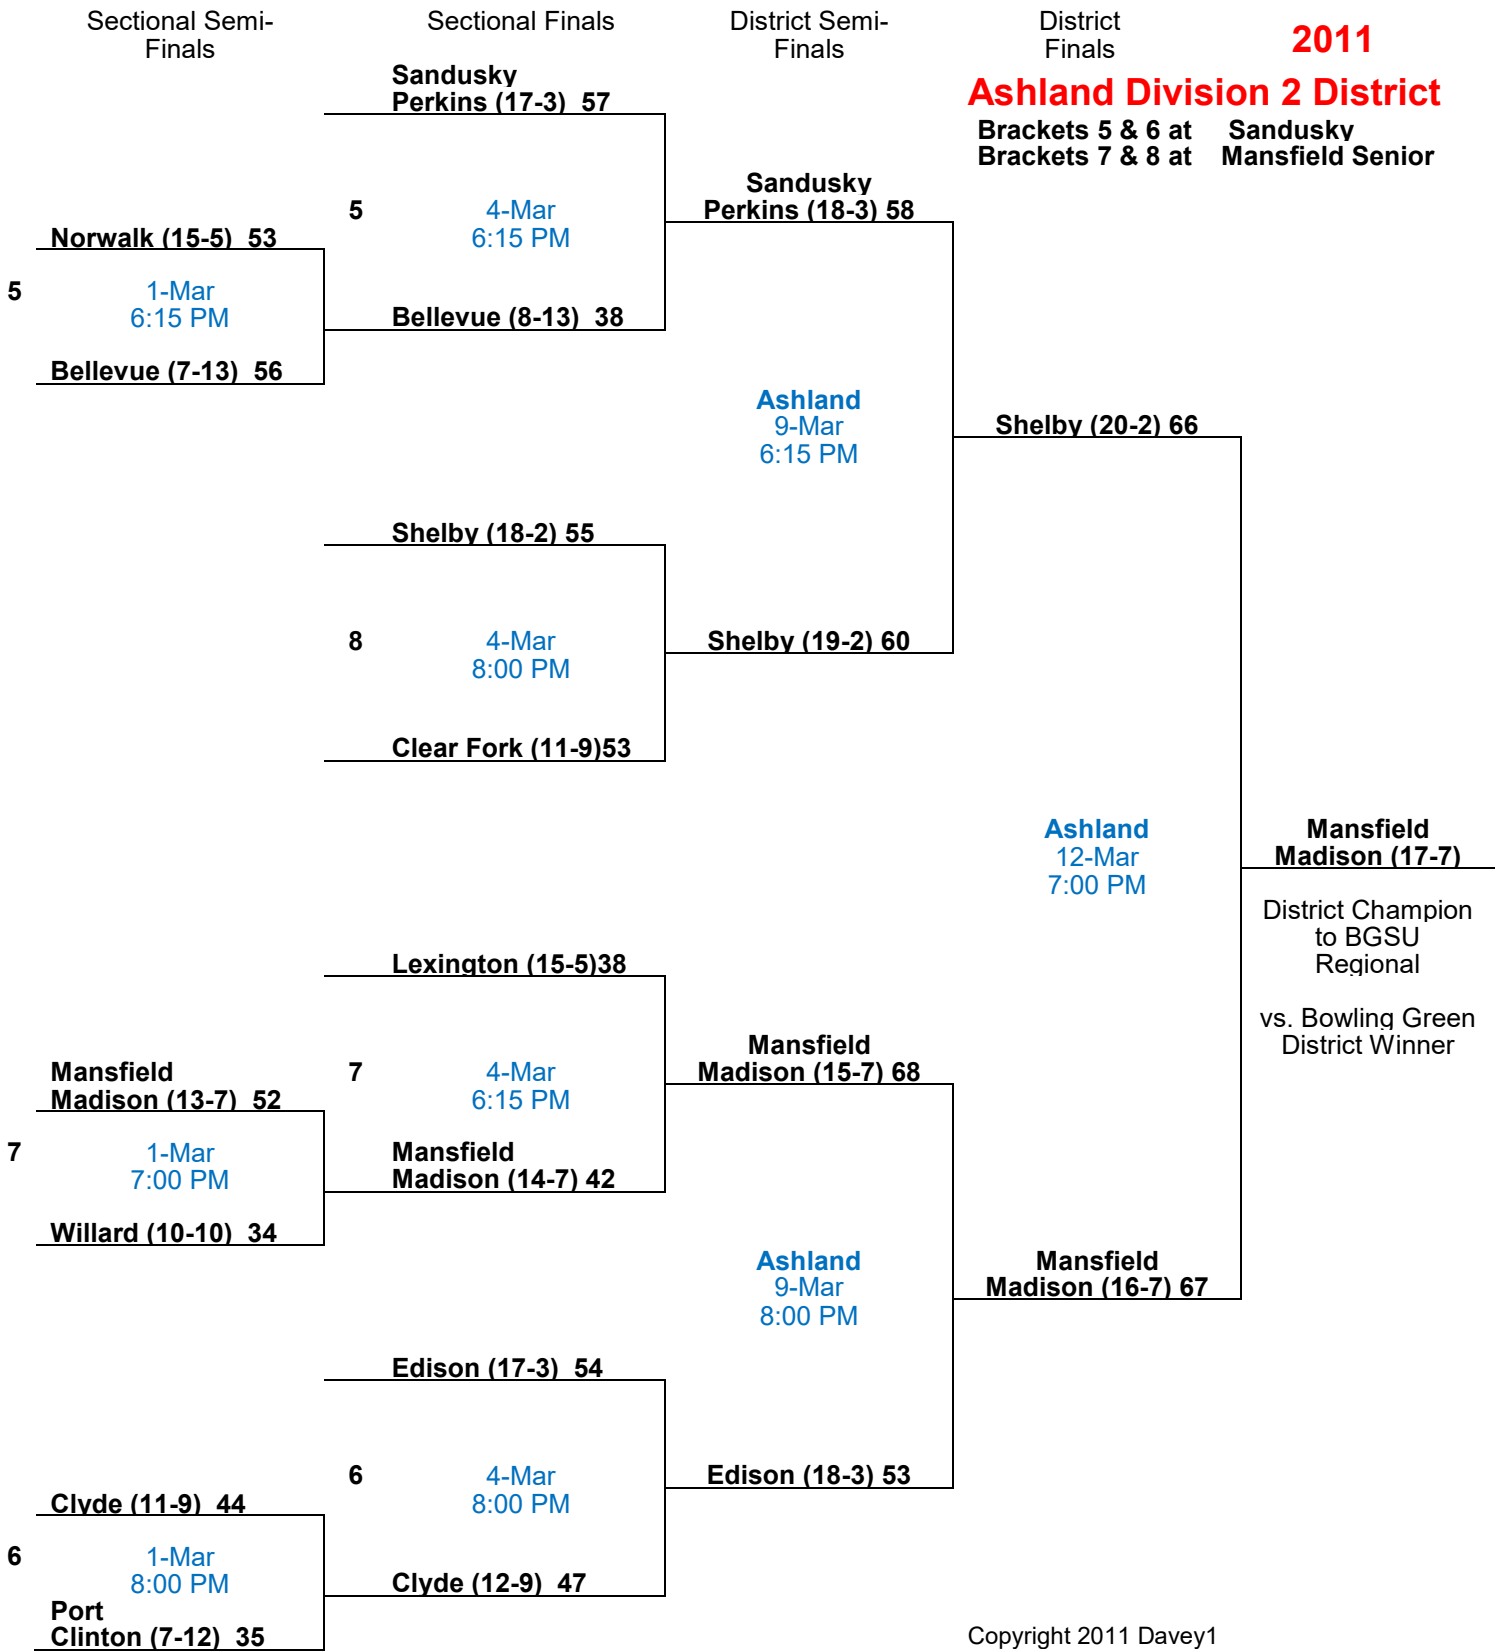

**BGSU Division 2 District**

Brackets 1 & 2 at Oregon Clay  
Brackets 3 & 4 at Swanton

Home

2011

**Ashland Division 2 District**

Brackets 5 & 6 at Sandusky  
Brackets 7 & 8 at Mansfield Senior

**ONU Division 2 District**

Brackets 9 & 10 Lima Senior  
Brackets 11 & 12 Riverdale