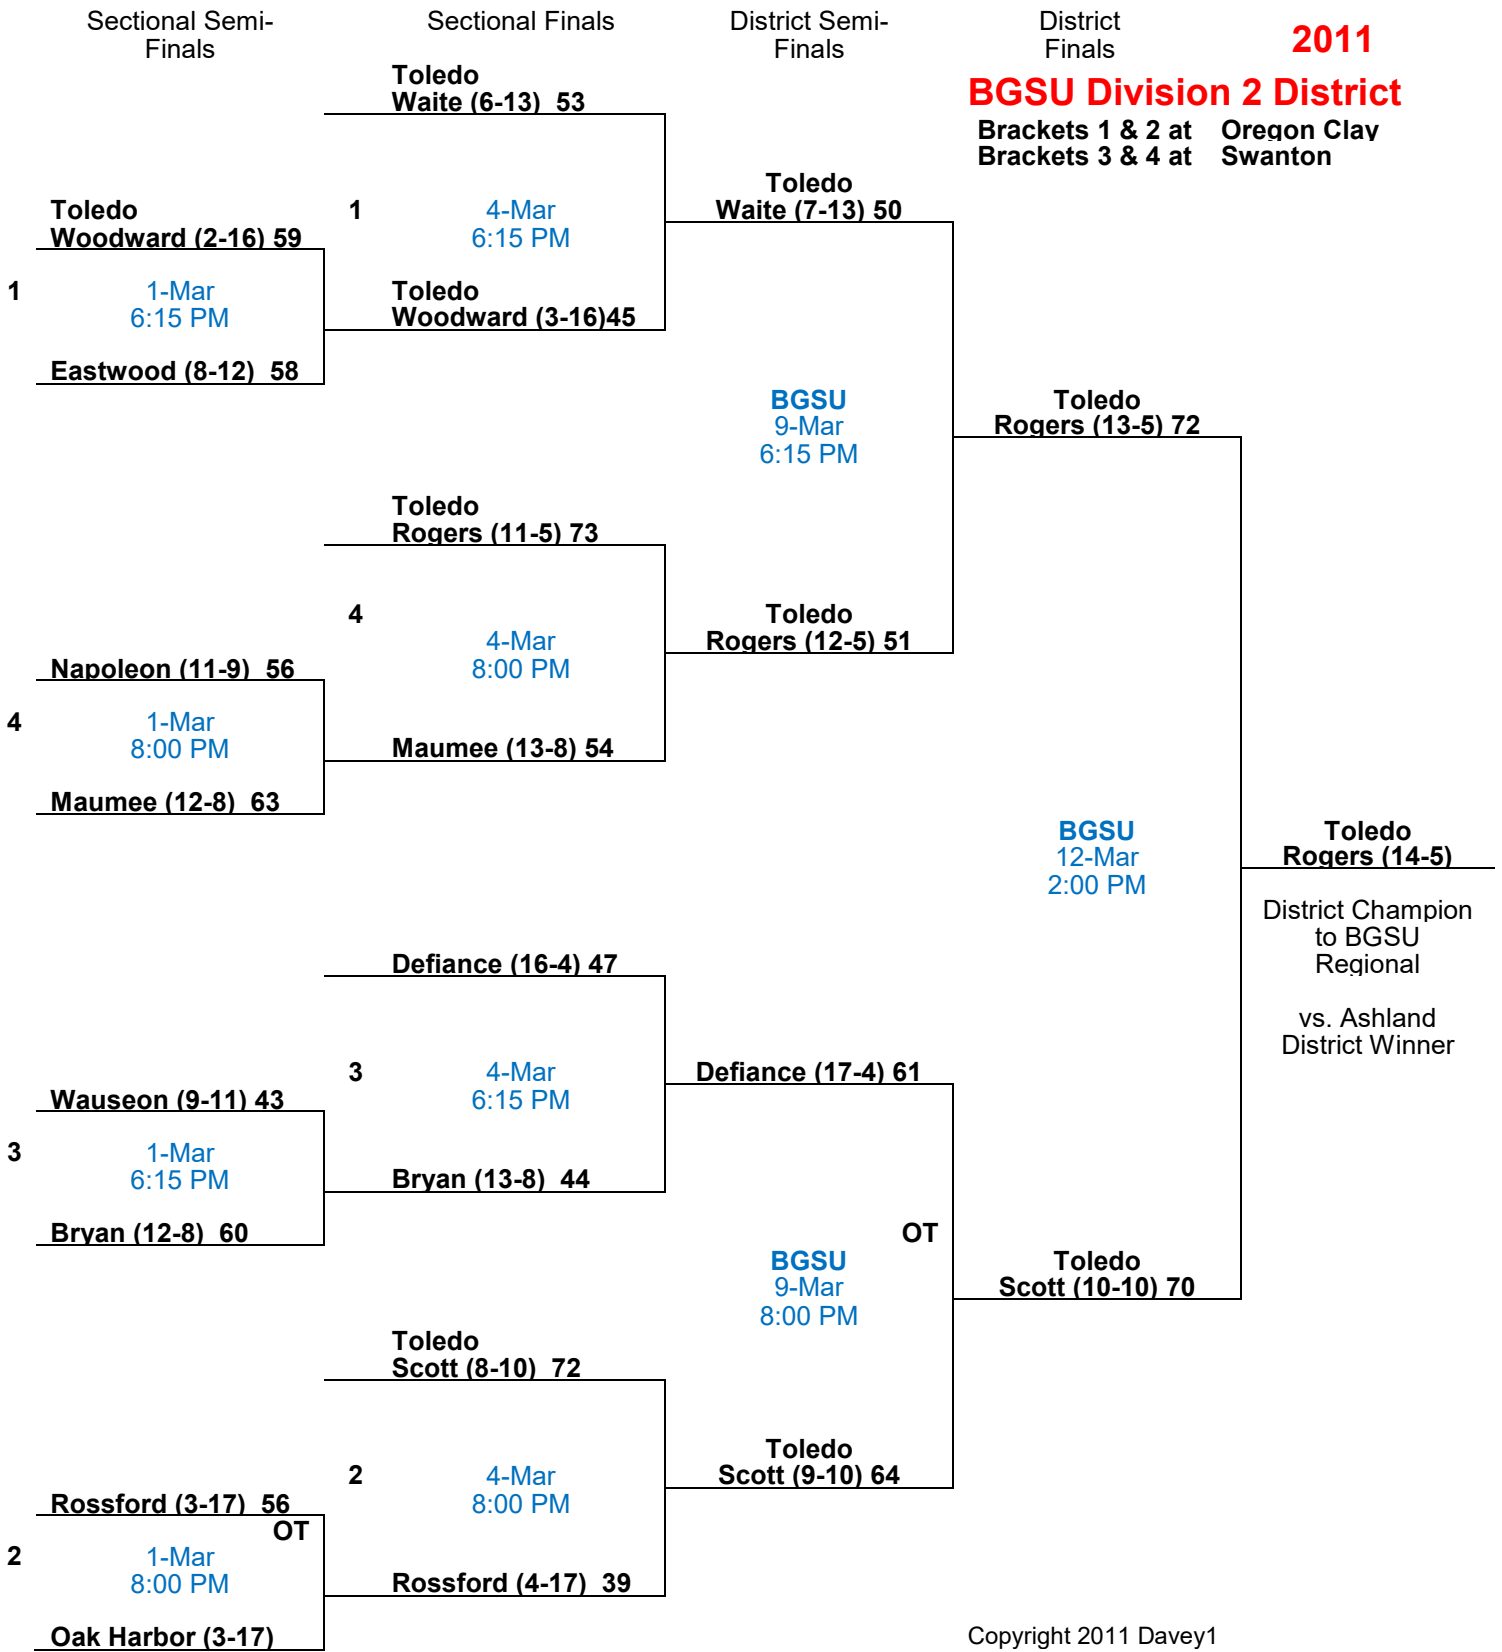

**BGSU Division 2 District**

Brackets 1 & 2 at Oregon Clay  
Brackets 3 & 4 at Swanton

Home

2011

**Ashland Division 2 District**

Brackets 5 & 6 at Sandusky  
Brackets 7 & 8 at Mansfield Senior

**ONU Division 2 District**

Brackets 9 & 10 Lima Senior  
Brackets 11 & 12 Riverdale