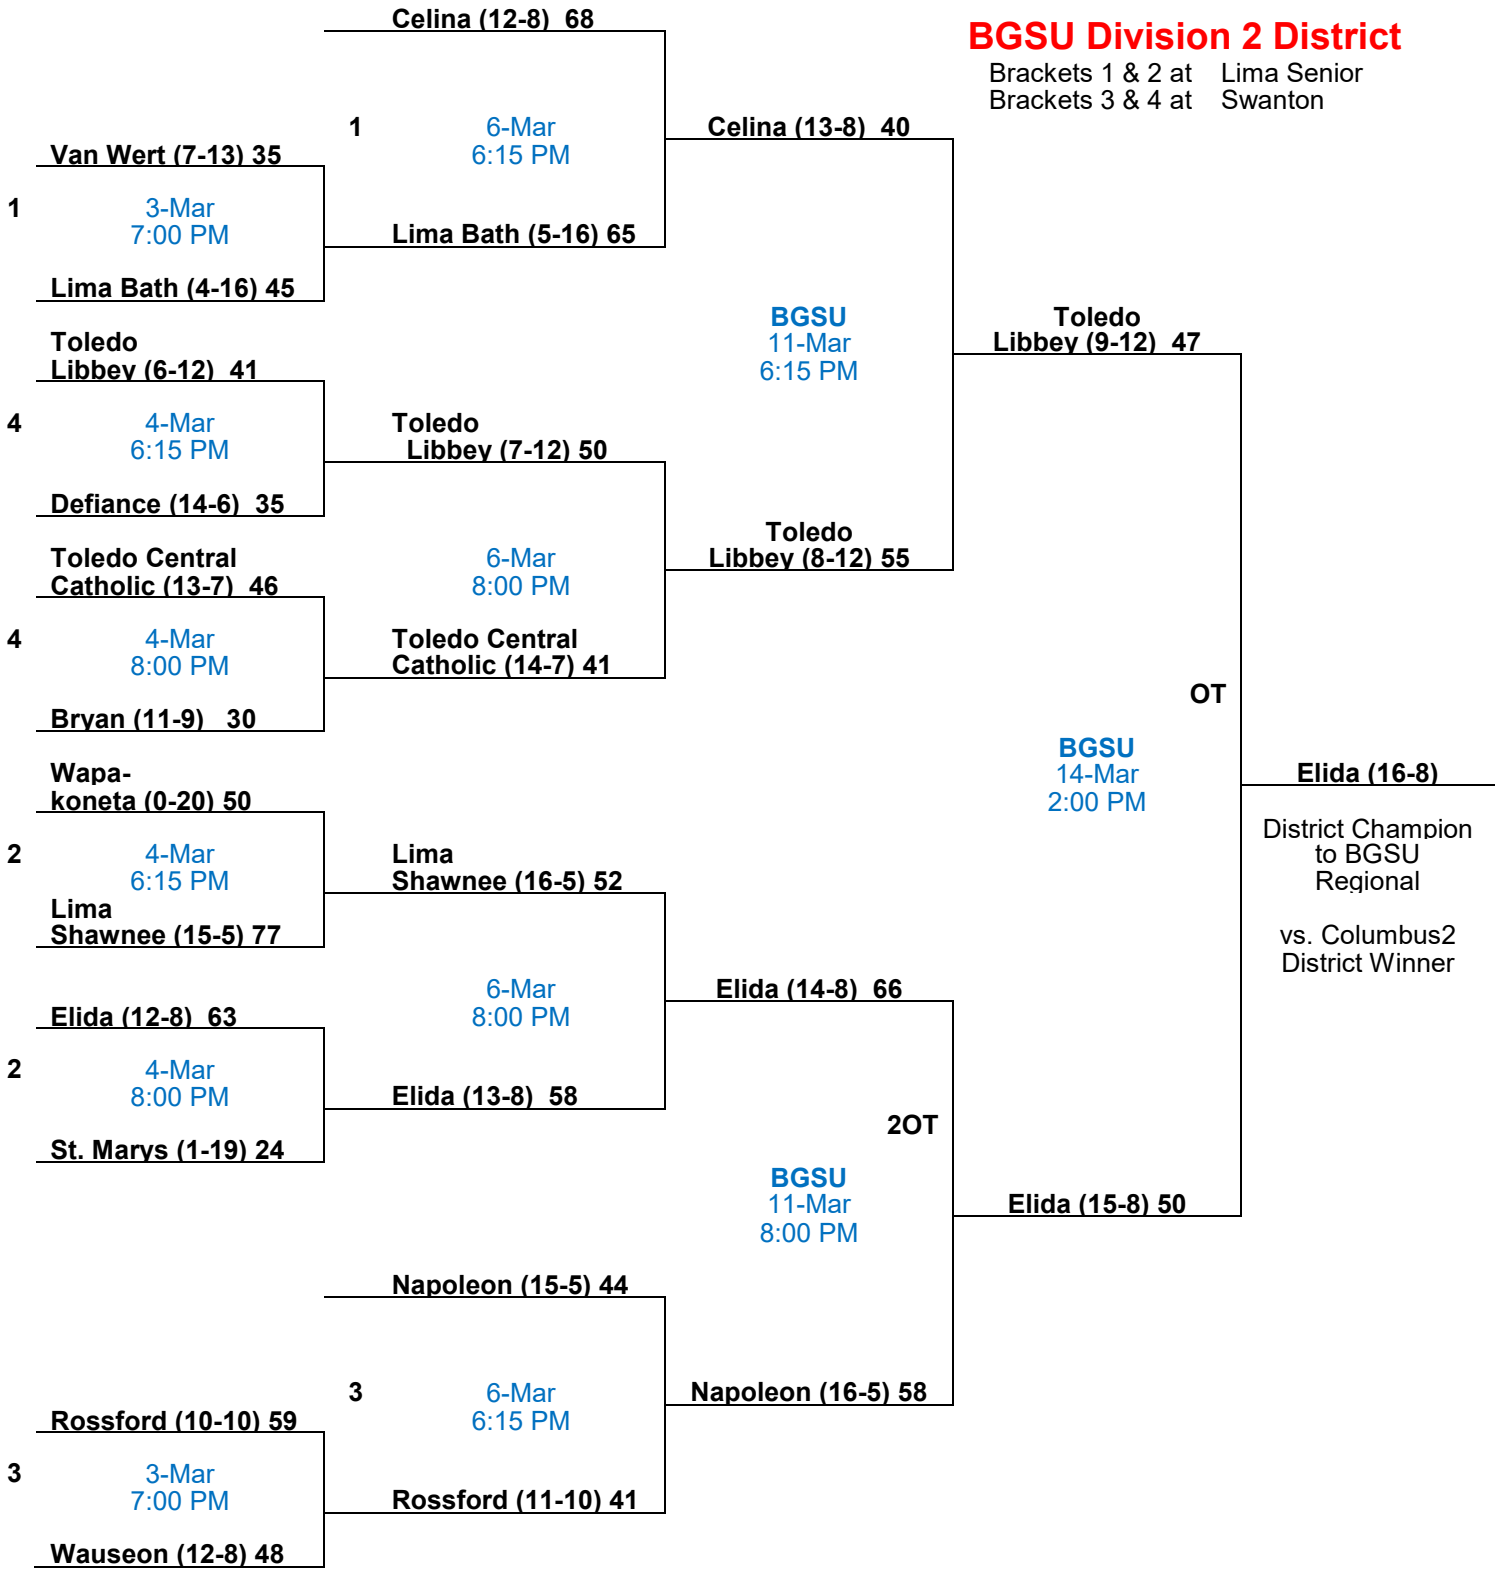

Home

Sectional Semi-Finals

Sectional Finals

District Semi-Finals

District Finals

2009

BGSU Division 2 District

Brackets 1 & 2 at Lima Senior
Brackets 3 & 4 at Swanton

Home

2009

Ashland Division 2 District

Brackets 5 & 6 at Sandusky
Brackets 7 & 8 at Mansfield Senior