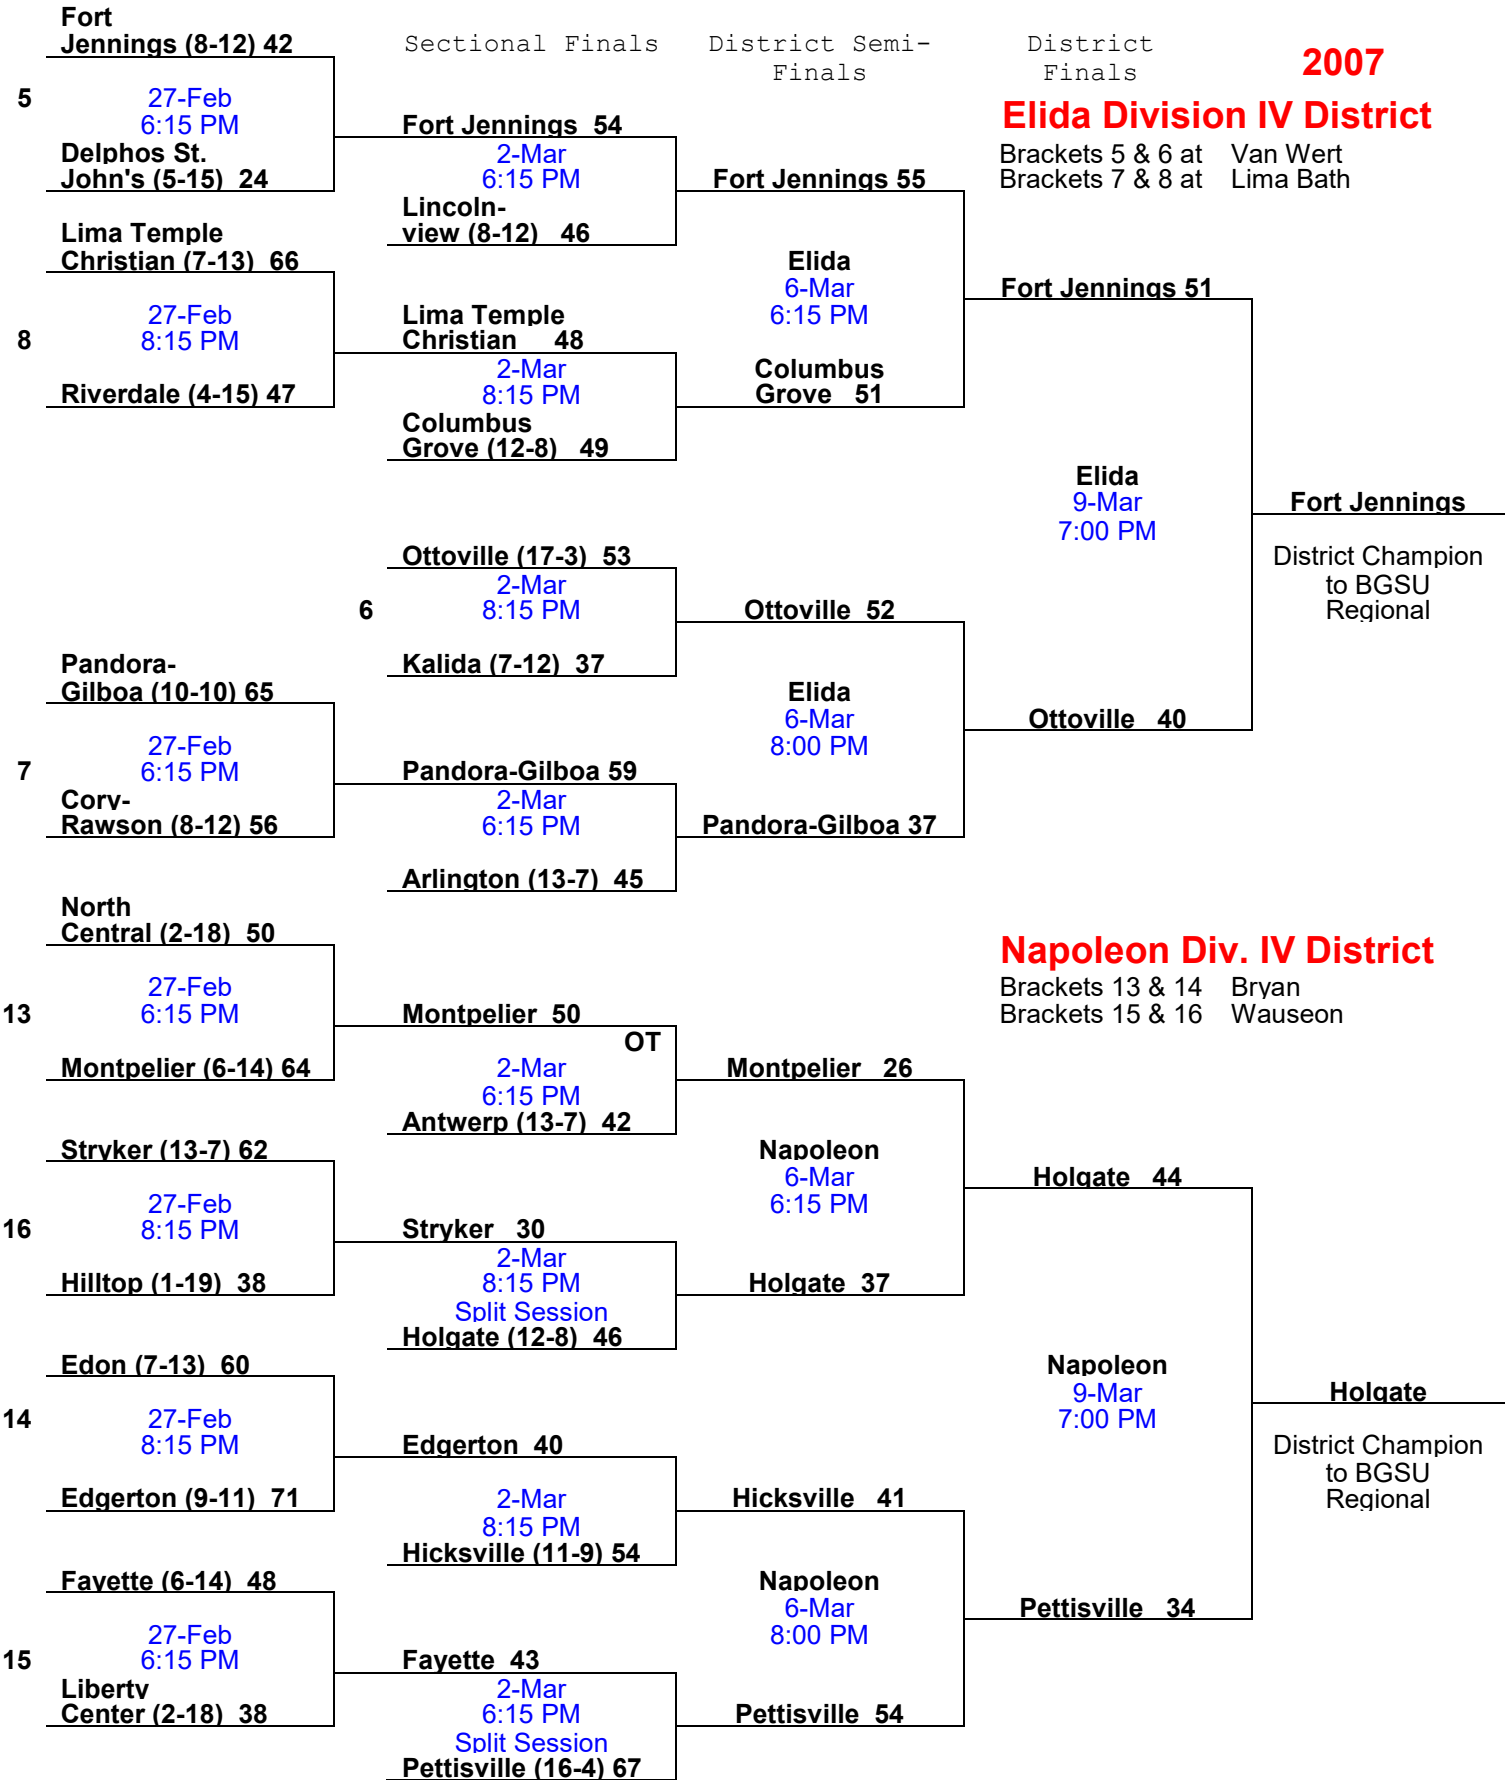

**Wapakoneta Div. IV Dist.**

Brackets 1 & 2 at Coldwater  
Brackets 3 & 4 at Kenton

**Elida Division IV District**

Brackets 5 & 6 at Van Wert  
Brackets 7 & 8 at Lima Bath

**Fort Jennings**

District Champion  
to BGSU  
Regional

**Napoleon Div. IV District**

Brackets 13 & 14 Bryan  
Brackets 15 & 16 Wauseon

**Holgate**

District Champion  
to BGSU  
Regional

**Fostoria Division IV Dist.**

Brackets 17 & 18 Riverdale  
Brackets 19 & 20 Hopewell-Loudon