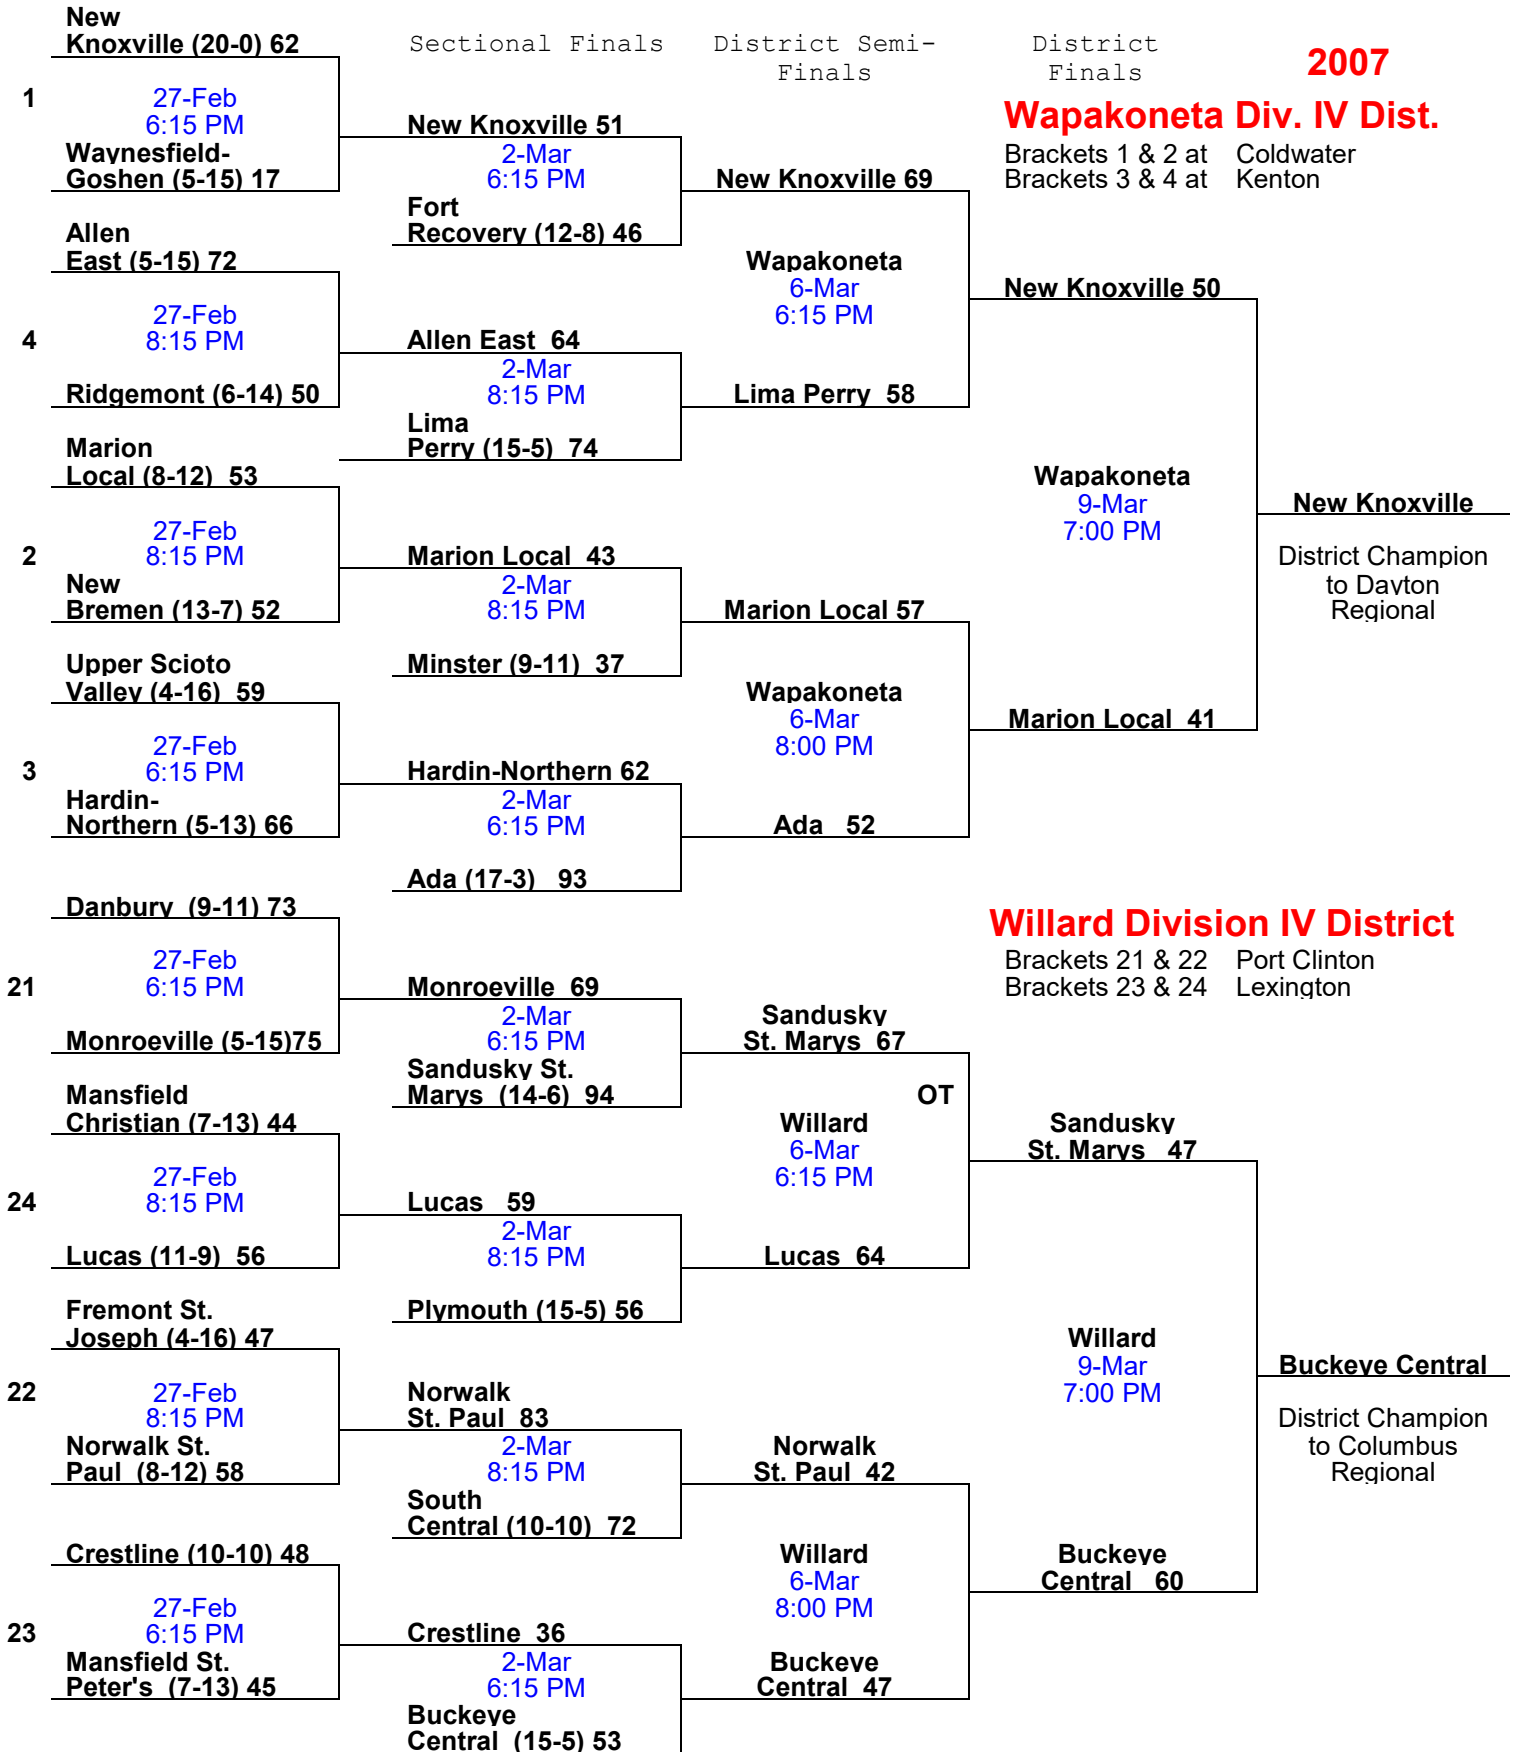

**Wapakoneta Div. IV Dist.**

Brackets 1 & 2 at Coldwater  
Brackets 3 & 4 at Kenton

**Elida Division IV District**

Brackets 5 & 6 at Van Wert  
Brackets 7 & 8 at Lima Bath

**Fort Jennings**

District Champion  
to BGSU  
Regional

**Napoleon Div. IV District**

Brackets 13 & 14 Bryan  
Brackets 15 & 16 Wauseon

**Holgate**

District Champion  
to BGSU  
Regional

**Fostoria Division IV Dist.**

Brackets 17 & 18 Riverdale  
Brackets 19 & 20 Hopewell-Loudon