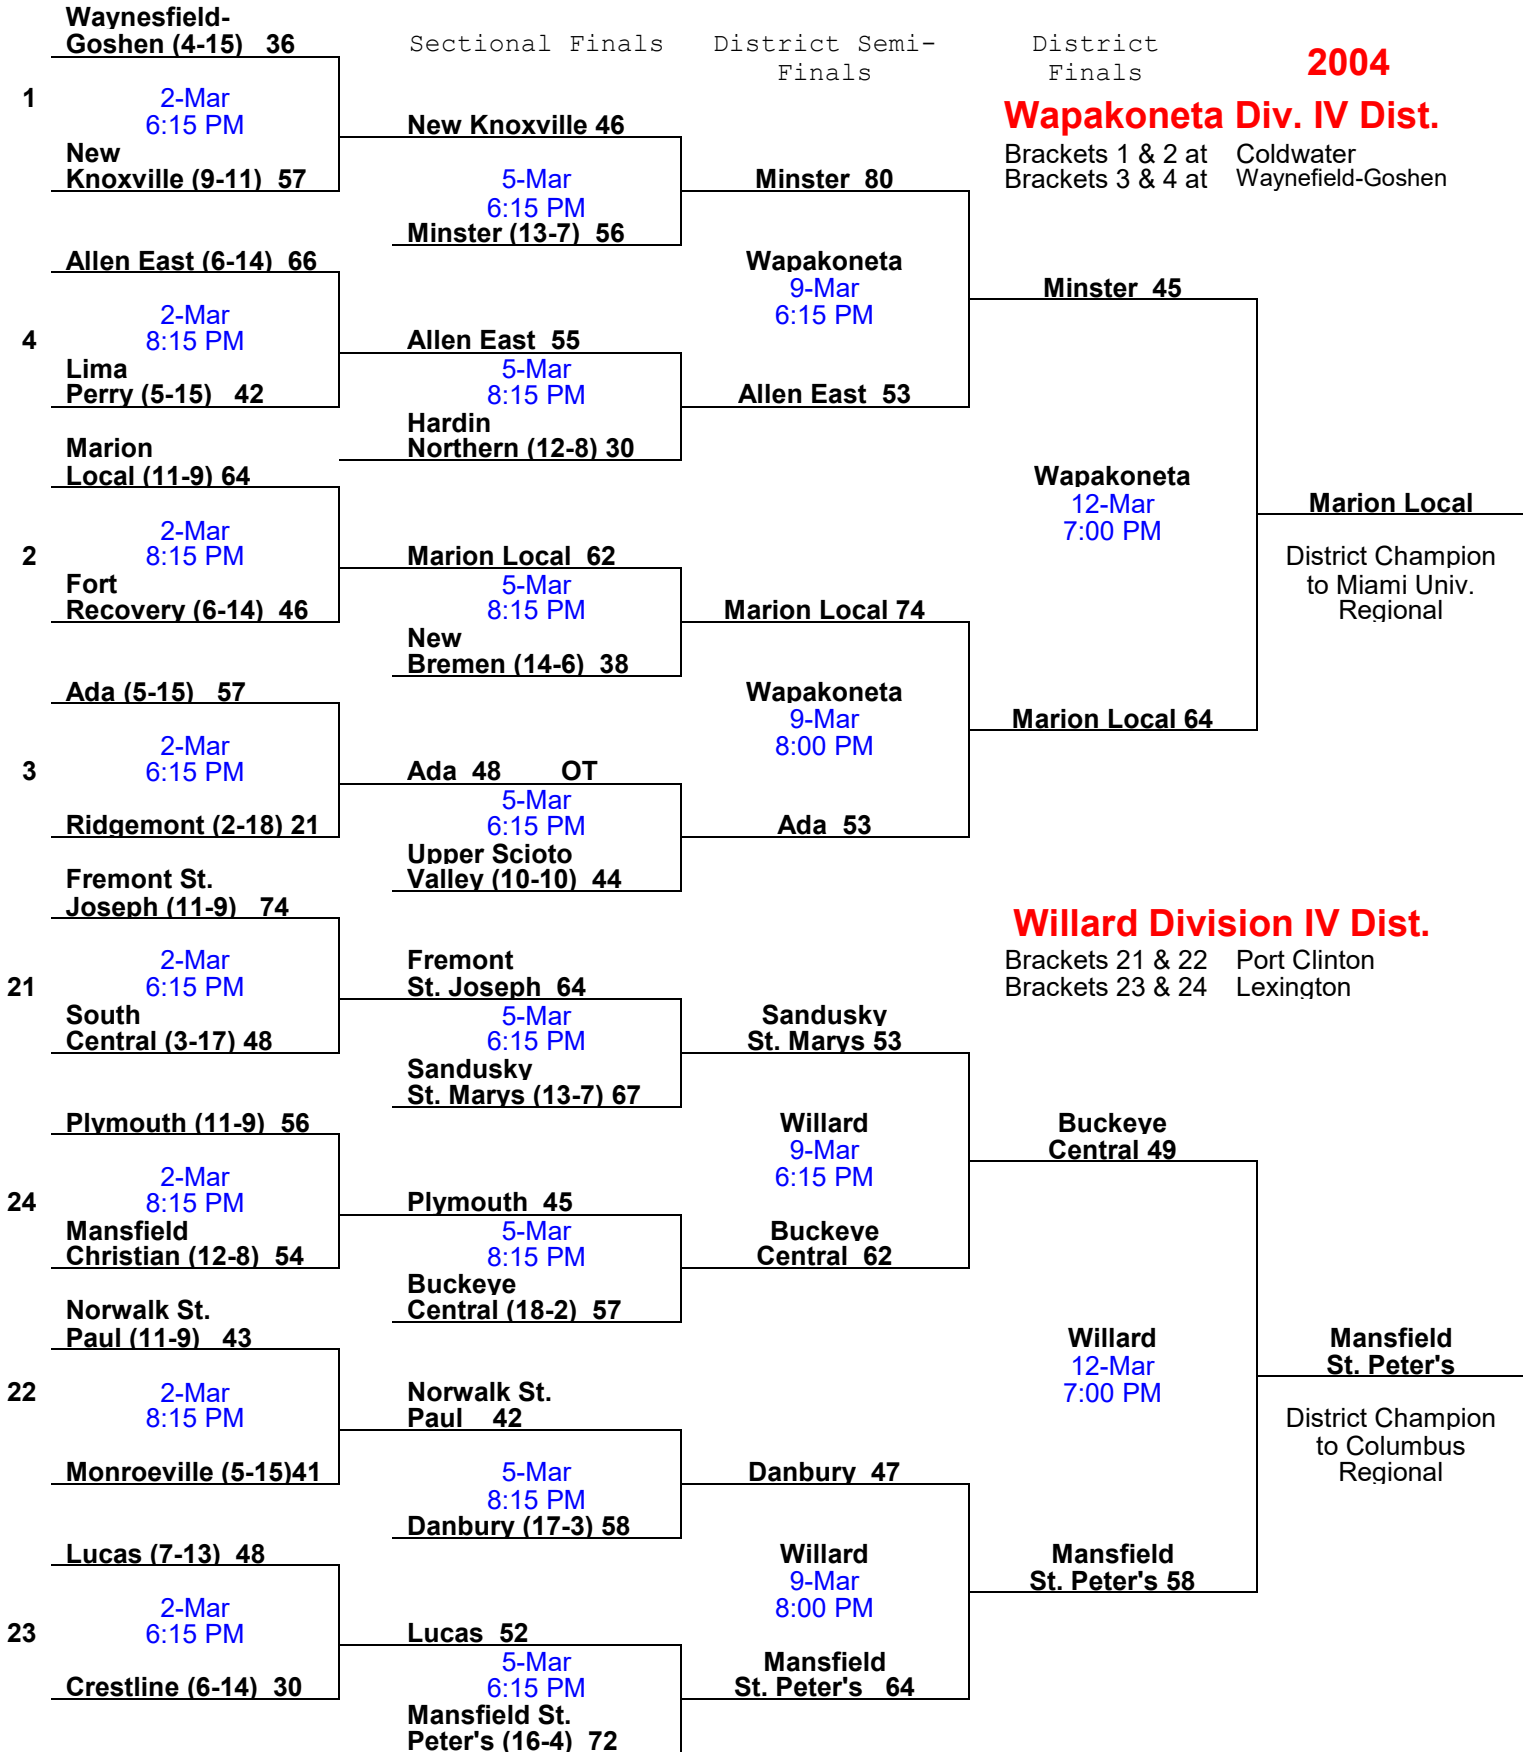

Home

2004

Wapakoneta Div. IV Dist.

Brackets 1 & 2 at Coldwater
Brackets 3 & 4 at Waynefield-Goshen

Marion Local

District Champion to Miami Univ. Regional

Willard Division IV Dist.

Brackets 21 & 22 Port Clinton
Brackets 23 & 24 Lexington

Mansfield St. Peter's

District Champion to Columbus Regional