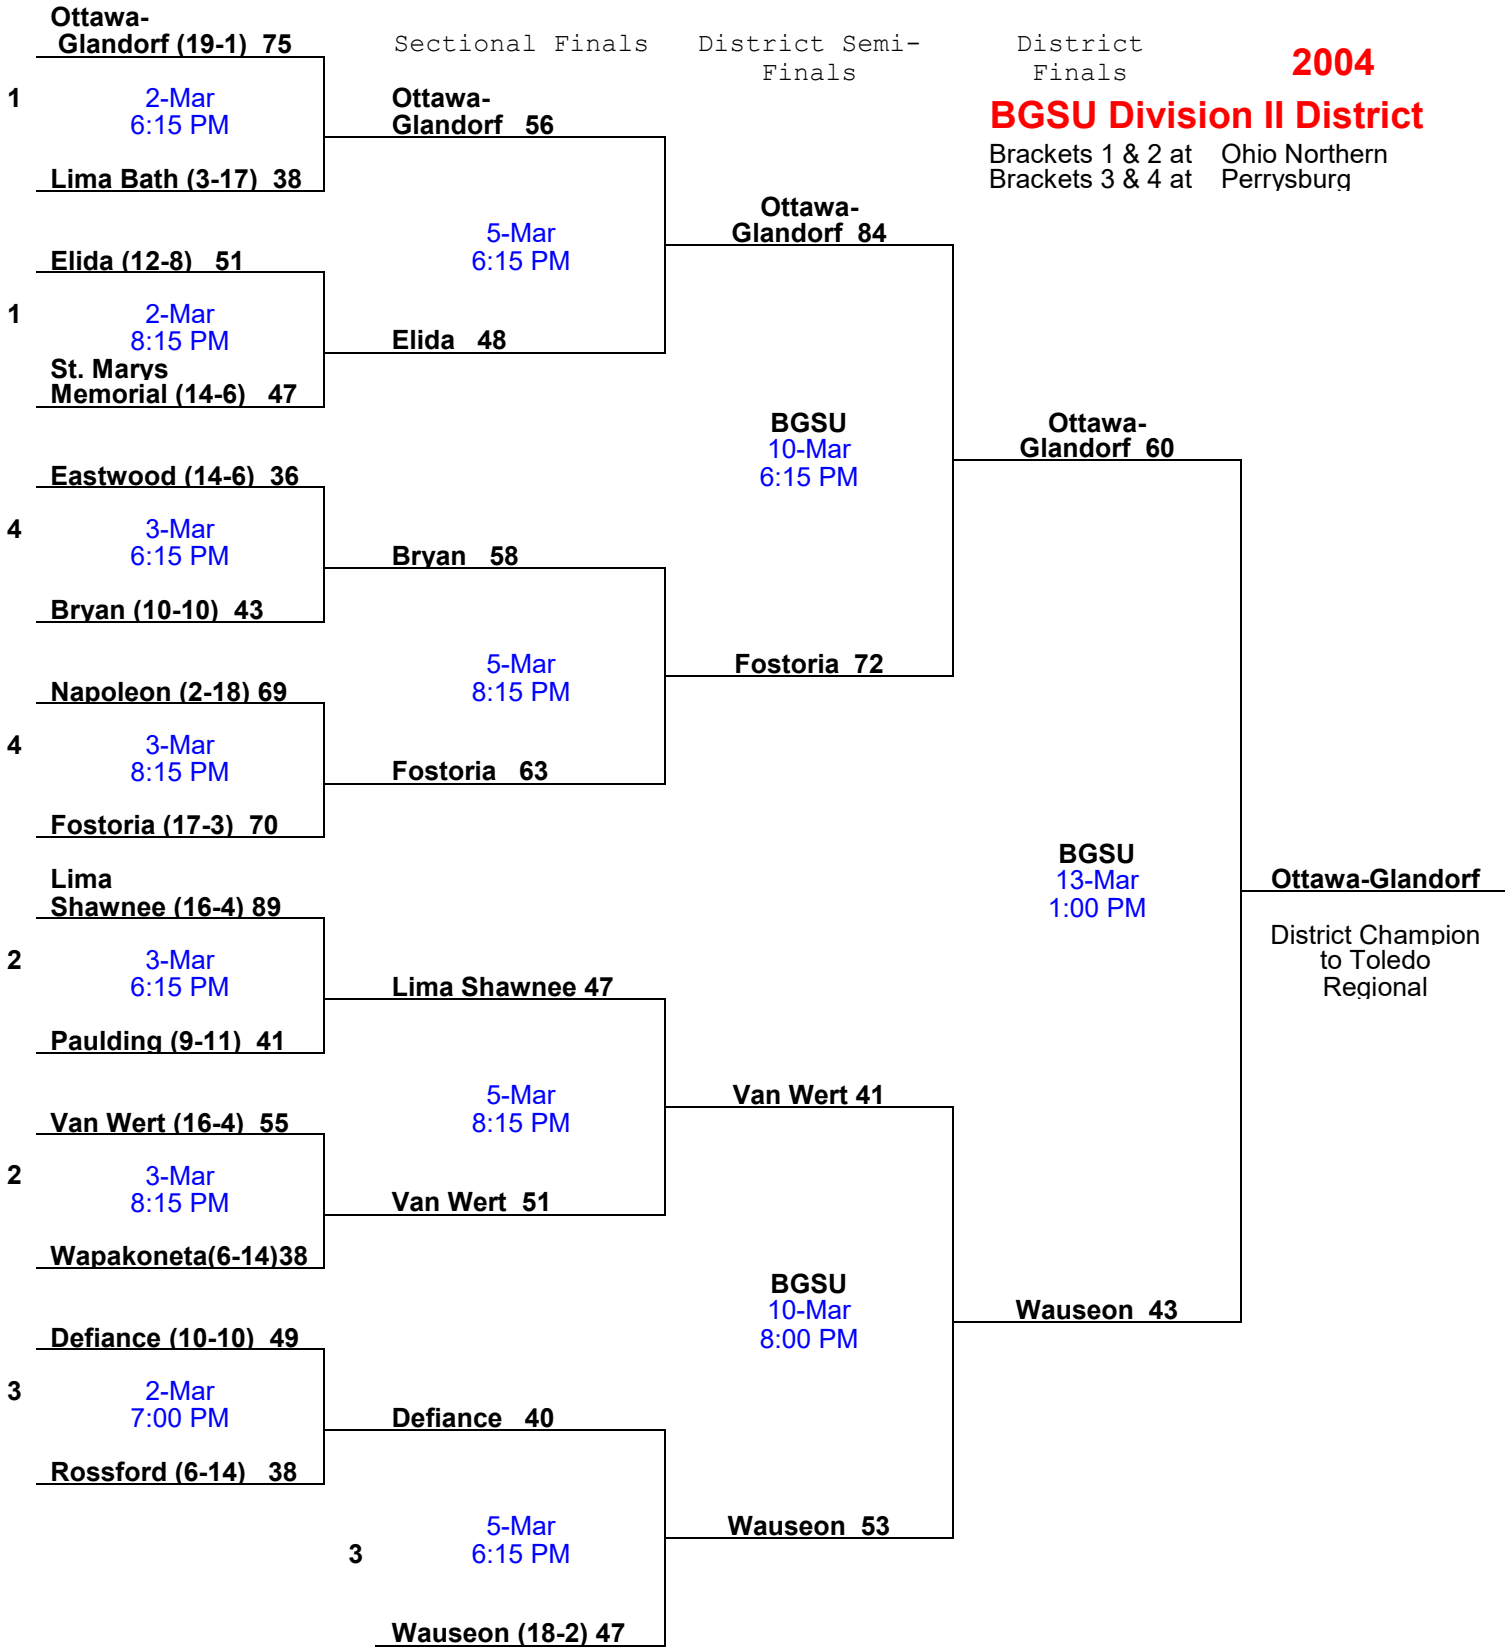

Home

2004

**BGSU Division II District**

Brackets 1 & 2 at Ohio Northern  
Brackets 3 & 4 at Perrysburg

2004

**Ashland Division II Dist.**

Brackets 5 & 6 at Sandusky  
Brackets 7 & 8 at Mansfield Madison