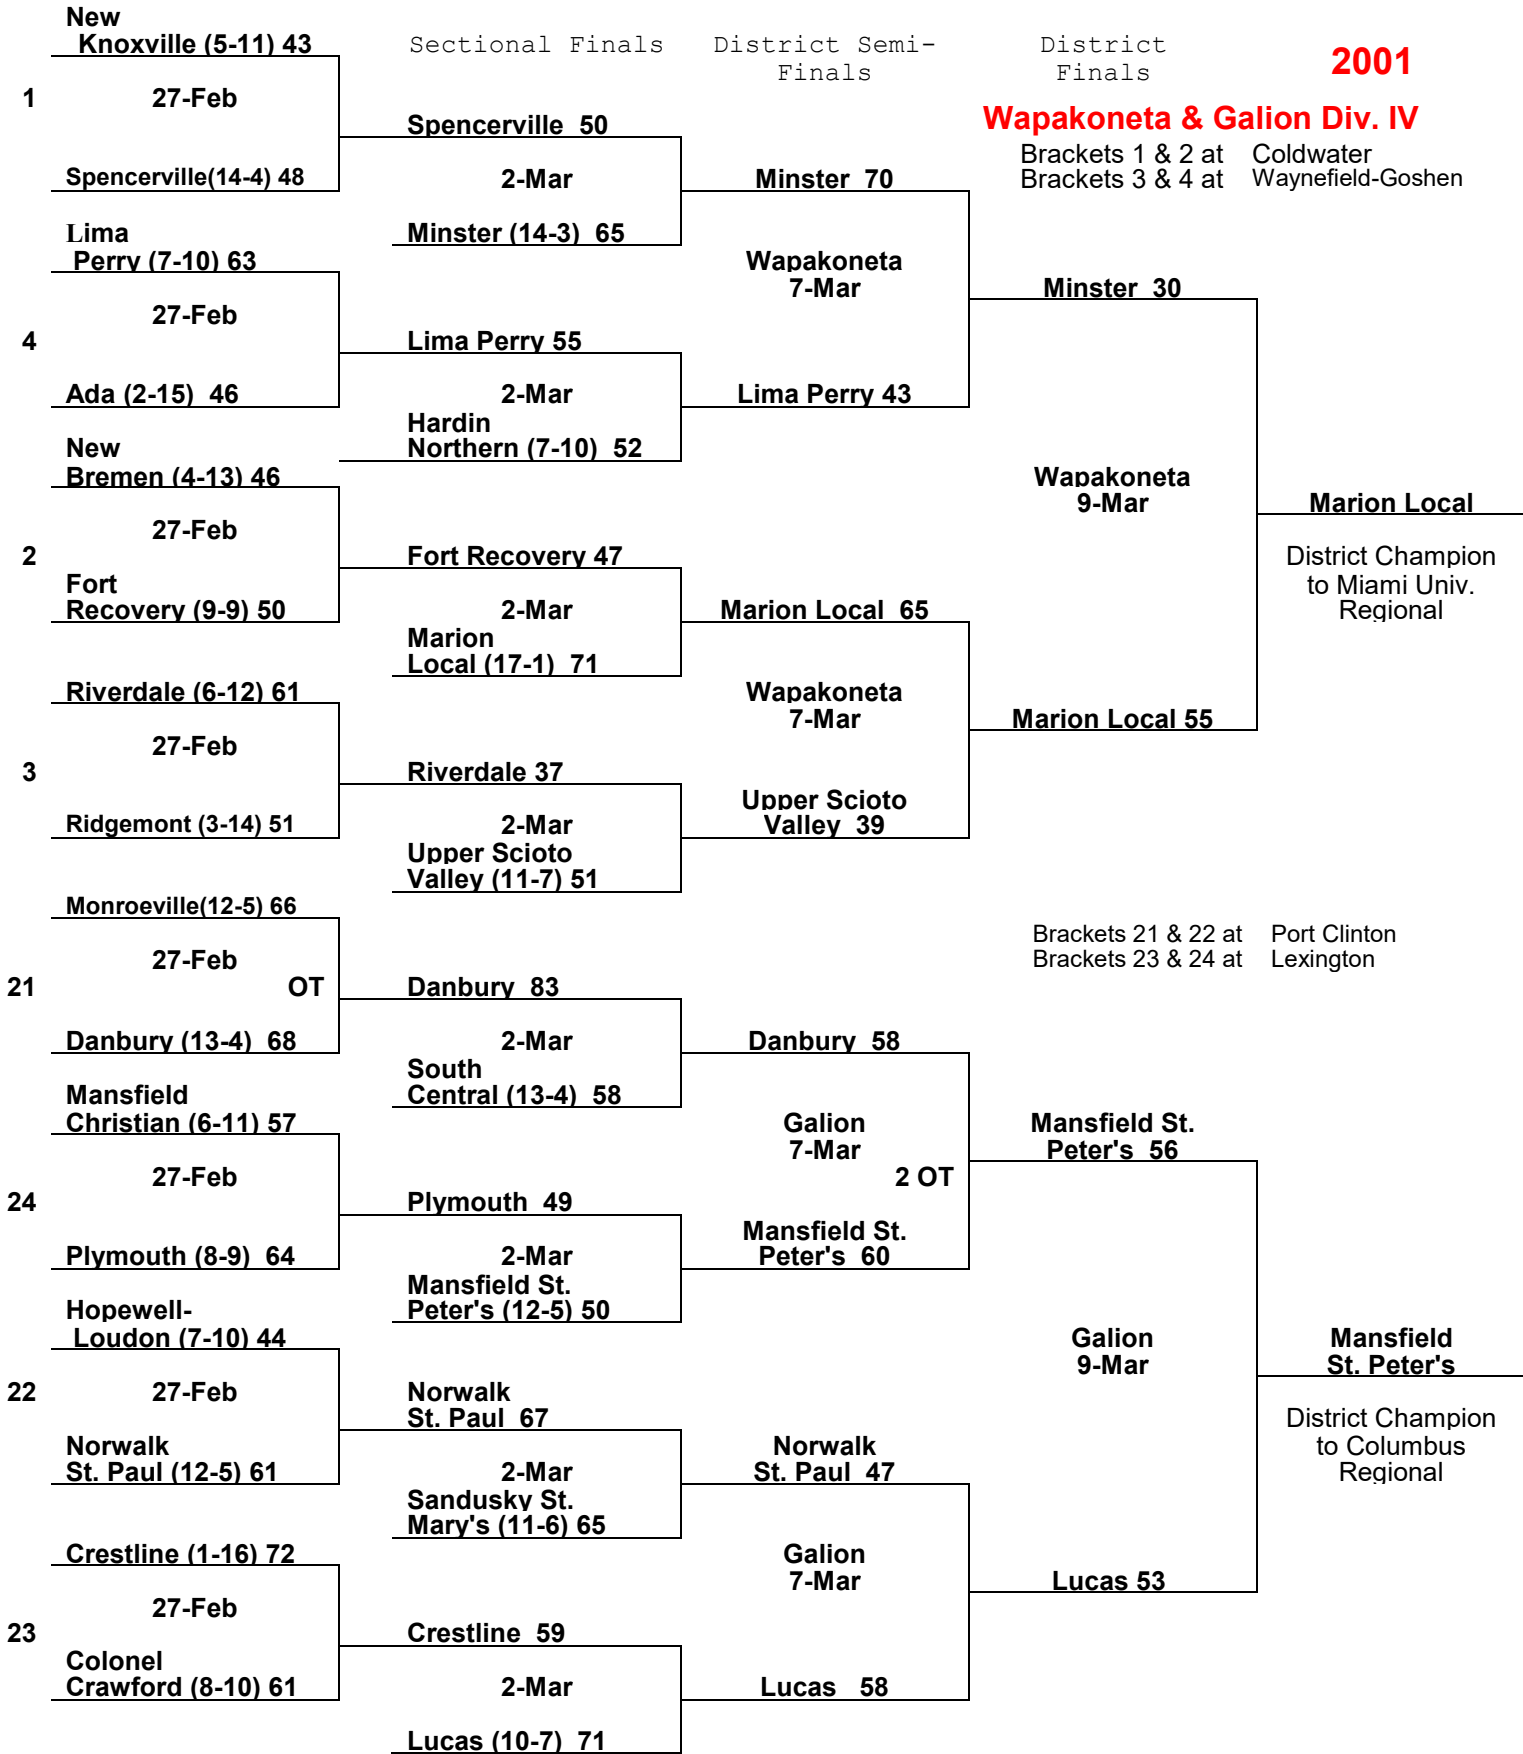

2001

Wapakoneta & Galion Div. IV

Brackets 1 & 2 at Coldwater
Brackets 3 & 4 at Waynefield-Goshen

Brackets 21 & 22 at Port Clinton
Brackets 23 & 24 at Lexington

2001

Napoleon & Elida Div. IV

Brackets 13 & 14 at Bryan
Brackets 15 & 16 at Wauseon

Brackets 5 & 6 at Van Wert
Brackets 7 & 8 at Lima Bath

2001

L-B and Fostoria Div. IV

Brackets 9 & 10 at Ottawa
Brackets 11 & 12 at Owens College

Brackets 17 & 18 at Findlay
Brackets 19 & 20 at Hopewell-Loudon