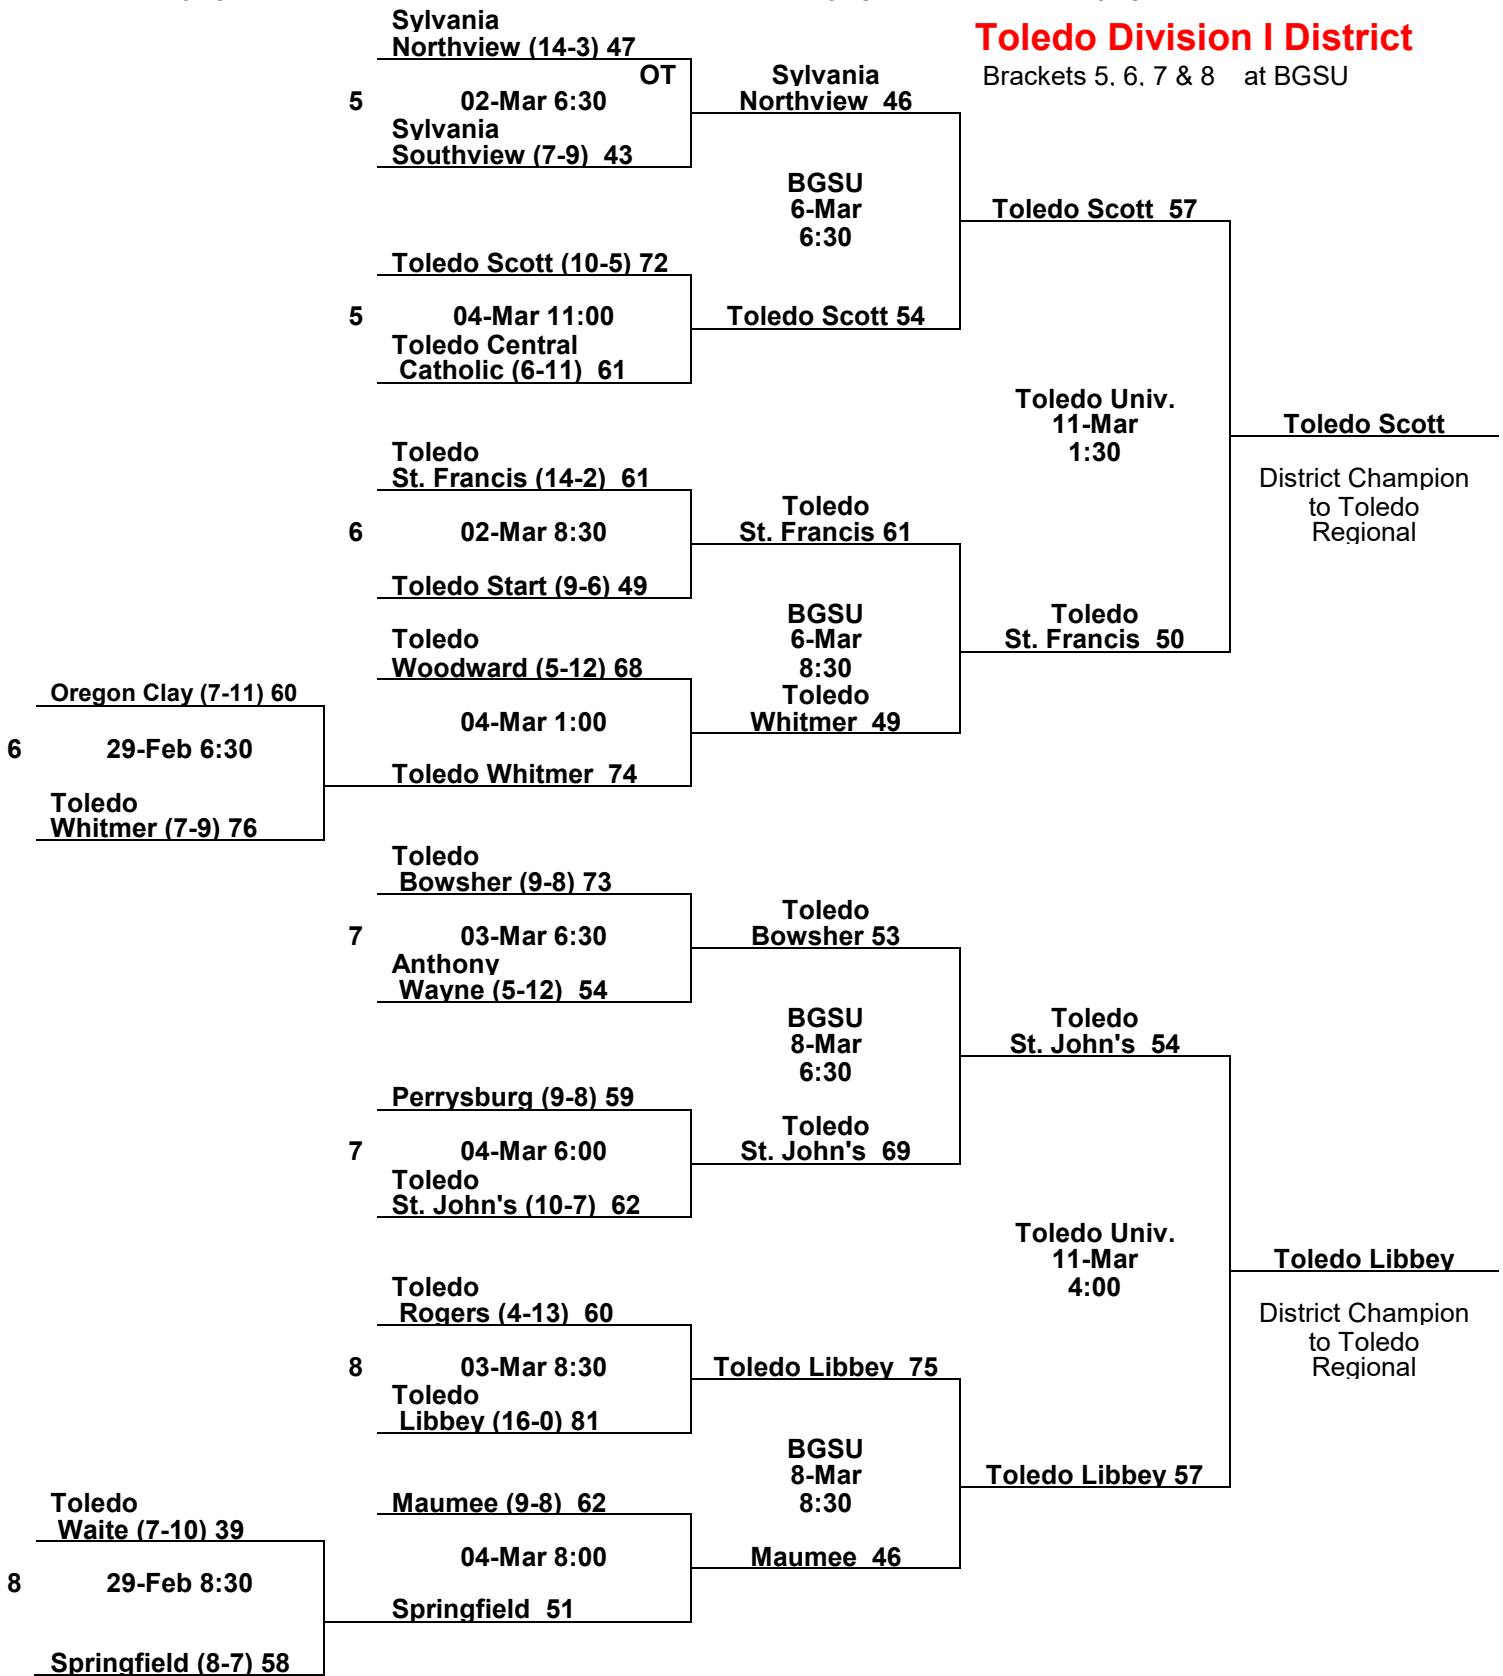

Sectional Semi-Finals

Sectional Finals

District Semi-Finals

District Finals

2000

Toledo Division I District

Brackets 5, 6, 7 & 8 at BGSU

2000

Toledo Division I District

Brackets 1 & 2 at Willard
Brackets 3 & 4 at Liberty Benton